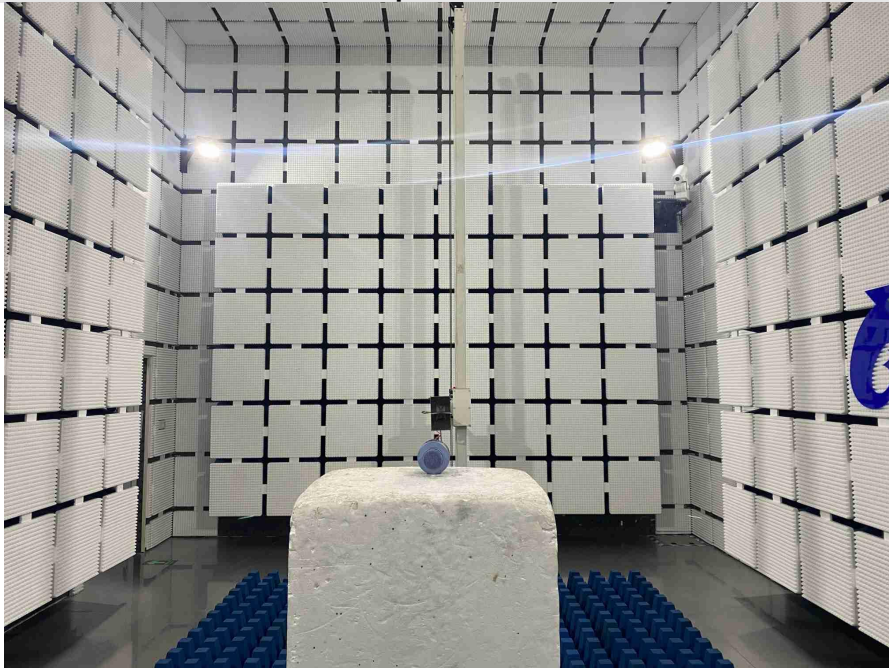

Product Name : Karaoke Microphone

Radiated Spurious Emissions

Conducted Emissions at AC Power Line (150kHz-30MHz)