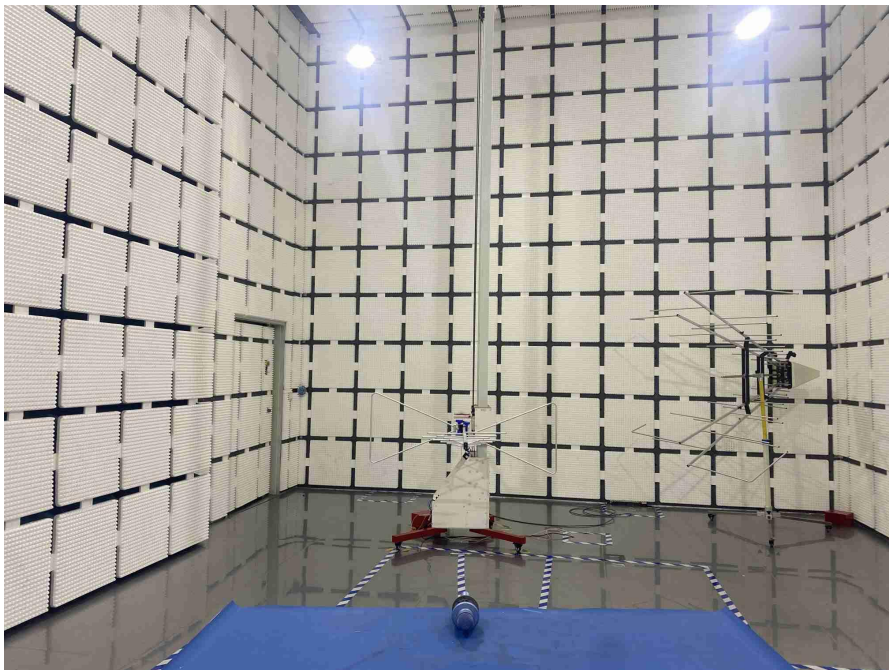

Product Name : Karaoke Microphone

Radiated Spurious Emissions

Conducted Emissions at AC Power Line (150kHz-30MHz)