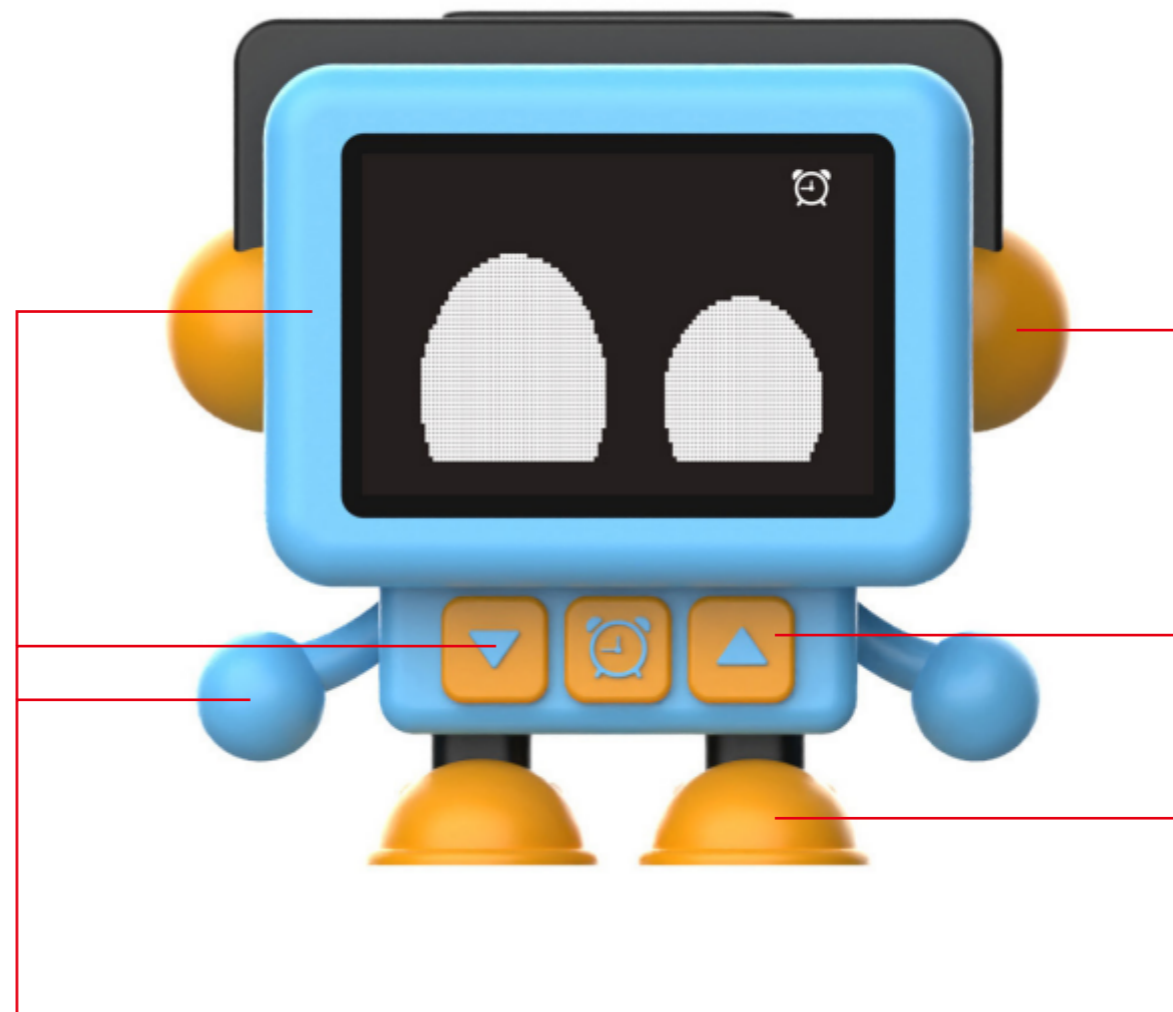

Front case silk screen print: Pantone 292C

Back case silk screen print: white color

PANTONE 291C

PANTONE 137C