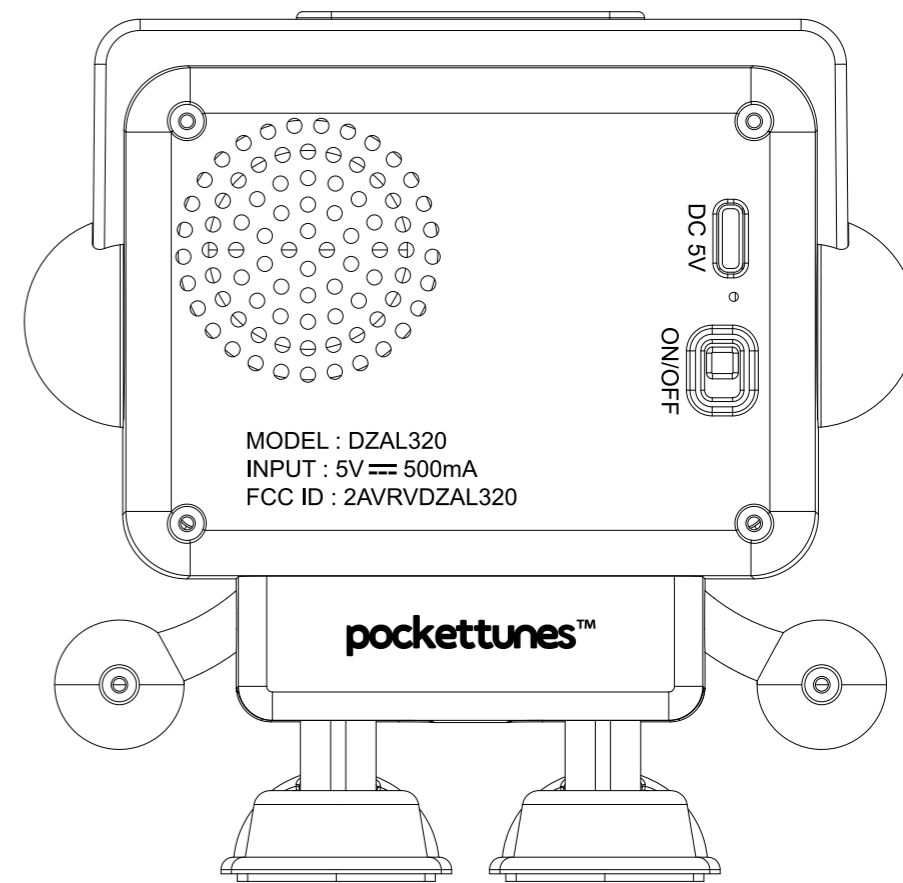

Front case silk screen print: Pantone 292C

Back case silk screen print: white color

PANTONE 291C

PANTONE 137C