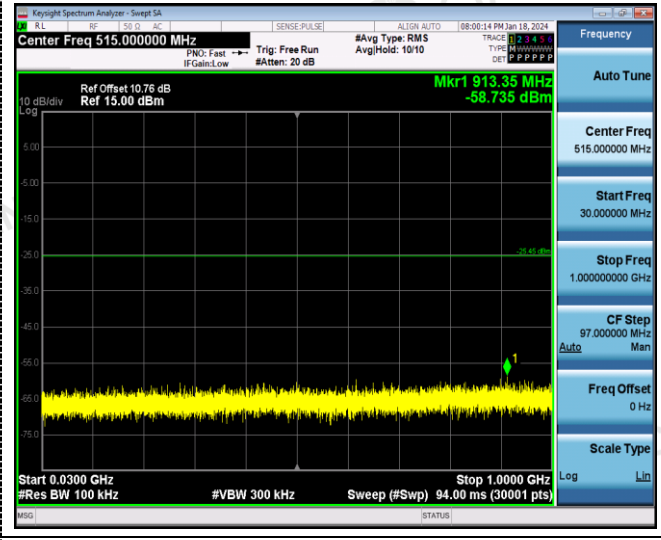

ANT 1:

802.11g

Reference
CH06

Reference
CH11

30MHz-3GHz

30MHz-3GHz

3GHz -25GHz

3GHz -25GHz

802.11n20

Reference
CH01

Reference
CH06

30MHz-3GHz

30MHz-3GHz

3GHz -25GHz

3GHz -25GHz

ANT 2: