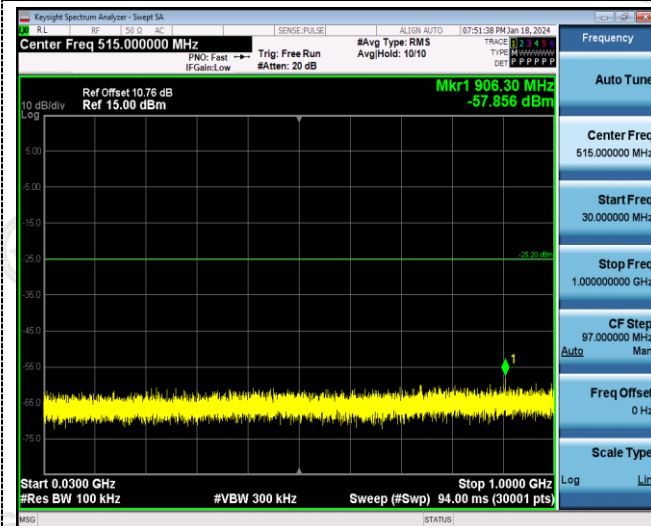

ANT 1:

802.11g

Reference
CH06

Reference
CH11

30MHz-3GHz

30MHz-3GHz

3GHz -25GHz

3GHz -25GHz

802.11n20

Reference
CH01

Reference
CH06

30MHz-3GHz

30MHz-3GHz

3GHz -25GHz

3GHz -25GHz

ANT 2: