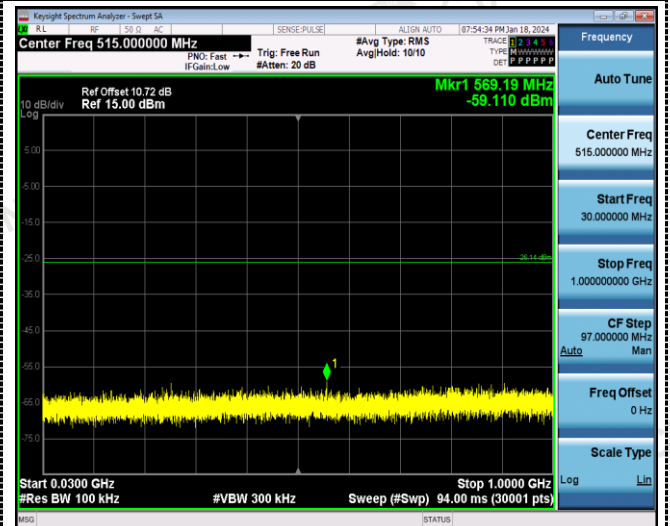

ANT 1:

802.11g

Reference
CH06

Reference
CH11

30MHz-3GHz

30MHz-3GHz

3GHz -25GHz

3GHz -25GHz

802.11n20

Reference
CH01

Reference
CH06

30MHz-3GHz

30MHz-3GHz

3GHz -25GHz

3GHz -25GHz

ANT 2: