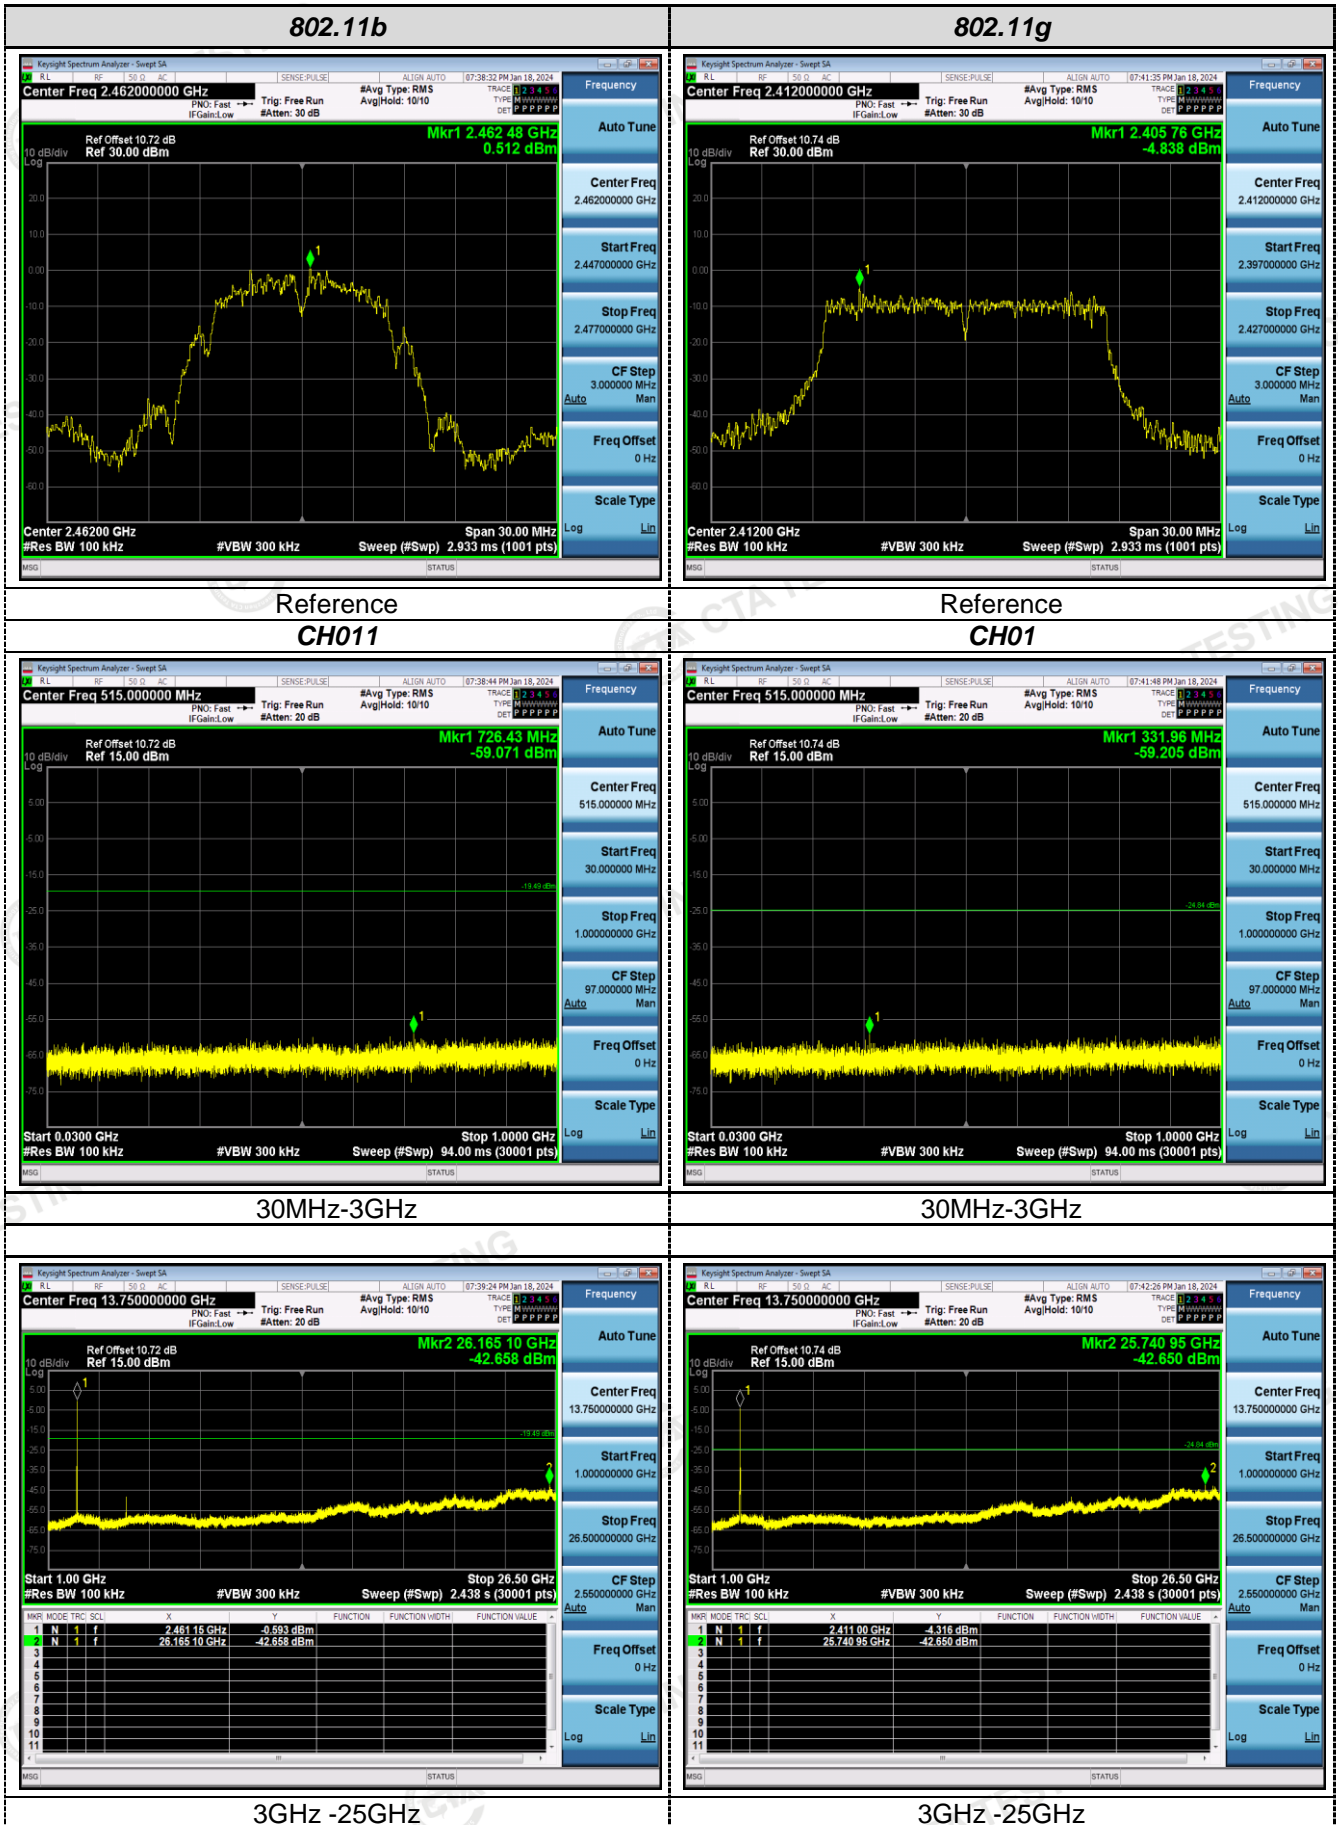

ANT 1:

802.11g

Reference
CH06

Reference
CH11

30MHz-3GHz

30MHz-3GHz

3GHz -25GHz

3GHz -25GHz

802.11n20

Reference
CH01

Reference
CH06

30MHz-3GHz

30MHz-3GHz

3GHz -25GHz

3GHz -25GHz

ANT 2: