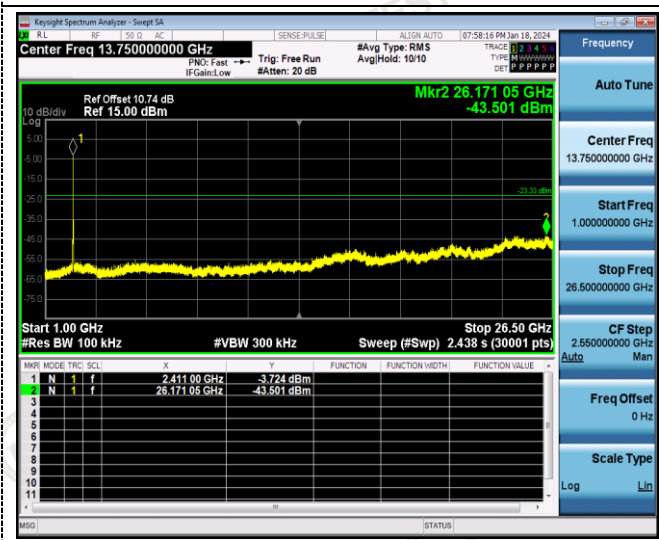

ANT 1:

802.11g

Reference
CH06

Reference
CH11

30MHz-3GHz

30MHz-3GHz

3GHz -25GHz

3GHz -25GHz

802.11n20

Reference
CH01

Reference
CH06

30MHz-3GHz

30MHz-3GHz

3GHz -25GHz

3GHz -25GHz

ANT 2: