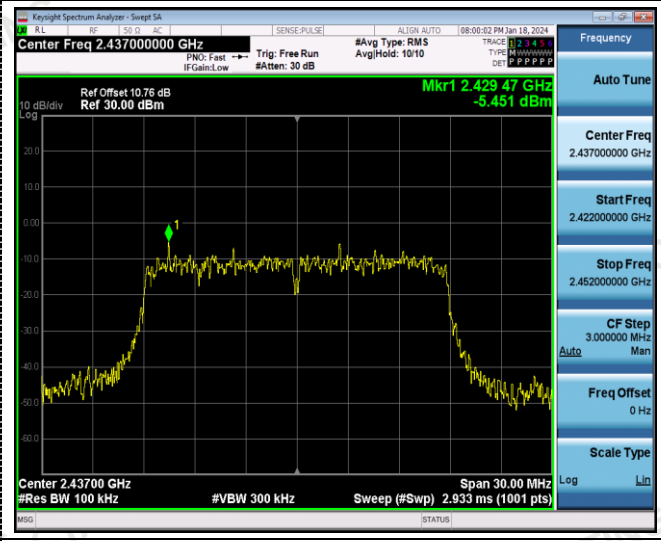

ANT 1:

802.11g

Reference
CH06

Reference
CH11

30MHz-3GHz

30MHz-3GHz

3GHz -25GHz

3GHz -25GHz

802.11n20

Reference
CH01

Reference
CH06

30MHz-3GHz

30MHz-3GHz

3GHz -25GHz

3GHz -25GHz

ANT 2: