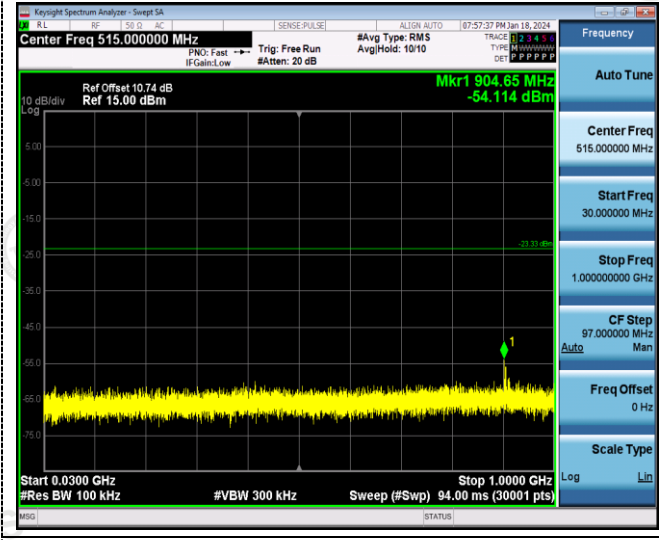

ANT 1:

802.11g

Reference
CH06

Reference
CH11

30MHz-3GHz

30MHz-3GHz

3GHz -25GHz

3GHz -25GHz

802.11n20

Reference
CH01

Reference
CH06

30MHz-3GHz

30MHz-3GHz

3GHz -25GHz

3GHz -25GHz

ANT 2: