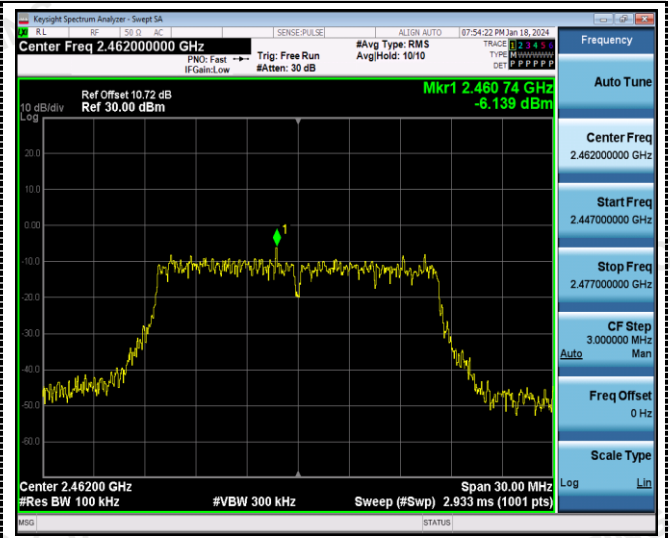

ANT 1:

802.11g

Reference
CH06

Reference
CH11

30MHz-3GHz

30MHz-3GHz

3GHz -25GHz

3GHz -25GHz

802.11n20

Reference
CH01

Reference
CH06

30MHz-3GHz

30MHz-3GHz

3GHz -25GHz

3GHz -25GHz

ANT 2: