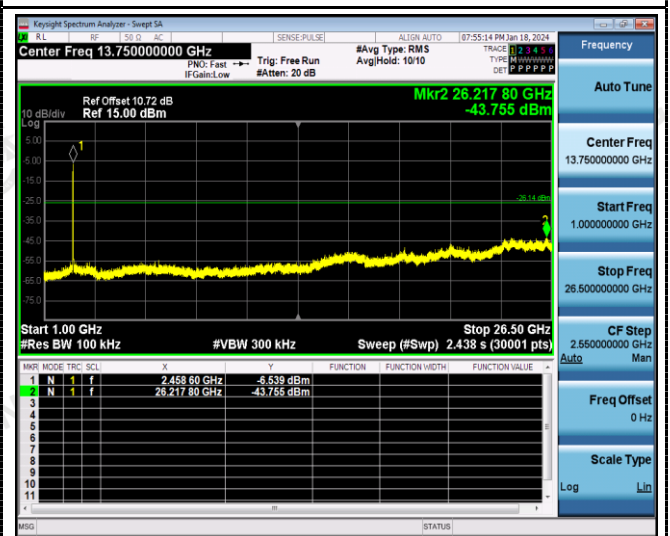

ANT 1:

802.11g

Reference
CH06

Reference
CH11

30MHz-3GHz

30MHz-3GHz

3GHz -25GHz

3GHz -25GHz

802.11n20

Reference
CH01

Reference
CH06

30MHz-3GHz

30MHz-3GHz

3GHz -25GHz

3GHz -25GHz

ANT 2: