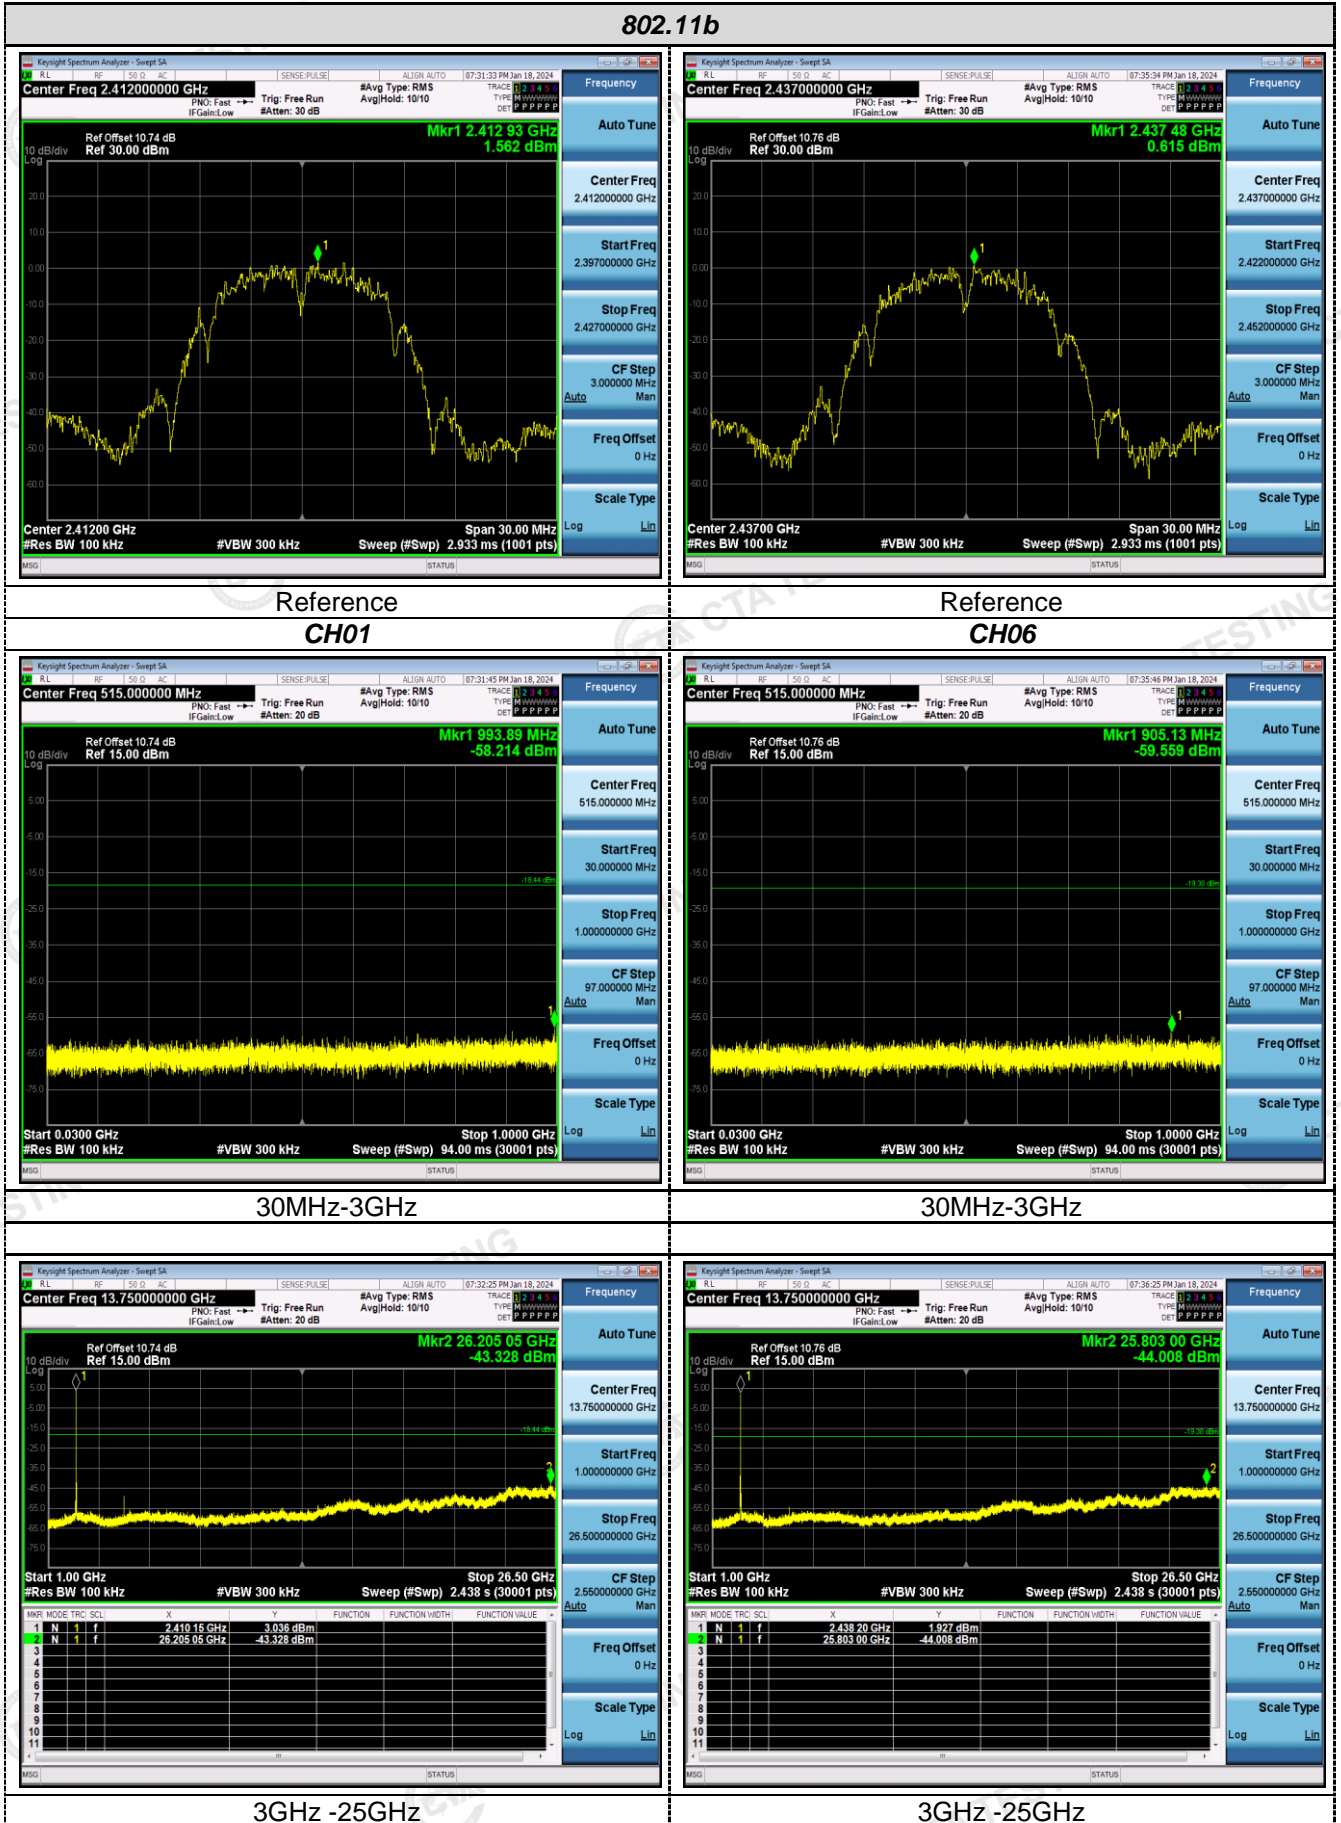

ANT 1:

802.11g

Reference
CH06

Reference
CH11

30MHz-3GHz

30MHz-3GHz

3GHz -25GHz

3GHz -25GHz

802.11n20

Reference
CH01

Reference
CH06

30MHz-3GHz

30MHz-3GHz

3GHz -25GHz

3GHz -25GHz

ANT 2: