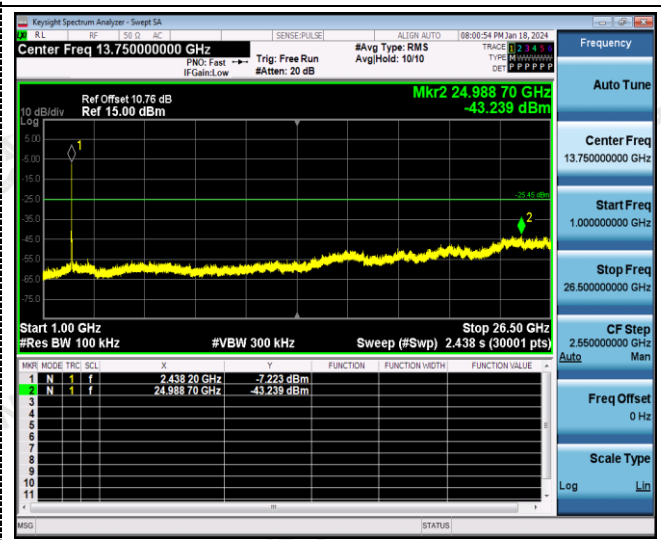

ANT 1:

802.11g

Reference
CH06

Reference
CH11

30MHz-3GHz

30MHz-3GHz

3GHz -25GHz

3GHz -25GHz

802.11n20

Reference
CH01

Reference
CH06

30MHz-3GHz

30MHz-3GHz

3GHz -25GHz

3GHz -25GHz

ANT 2: