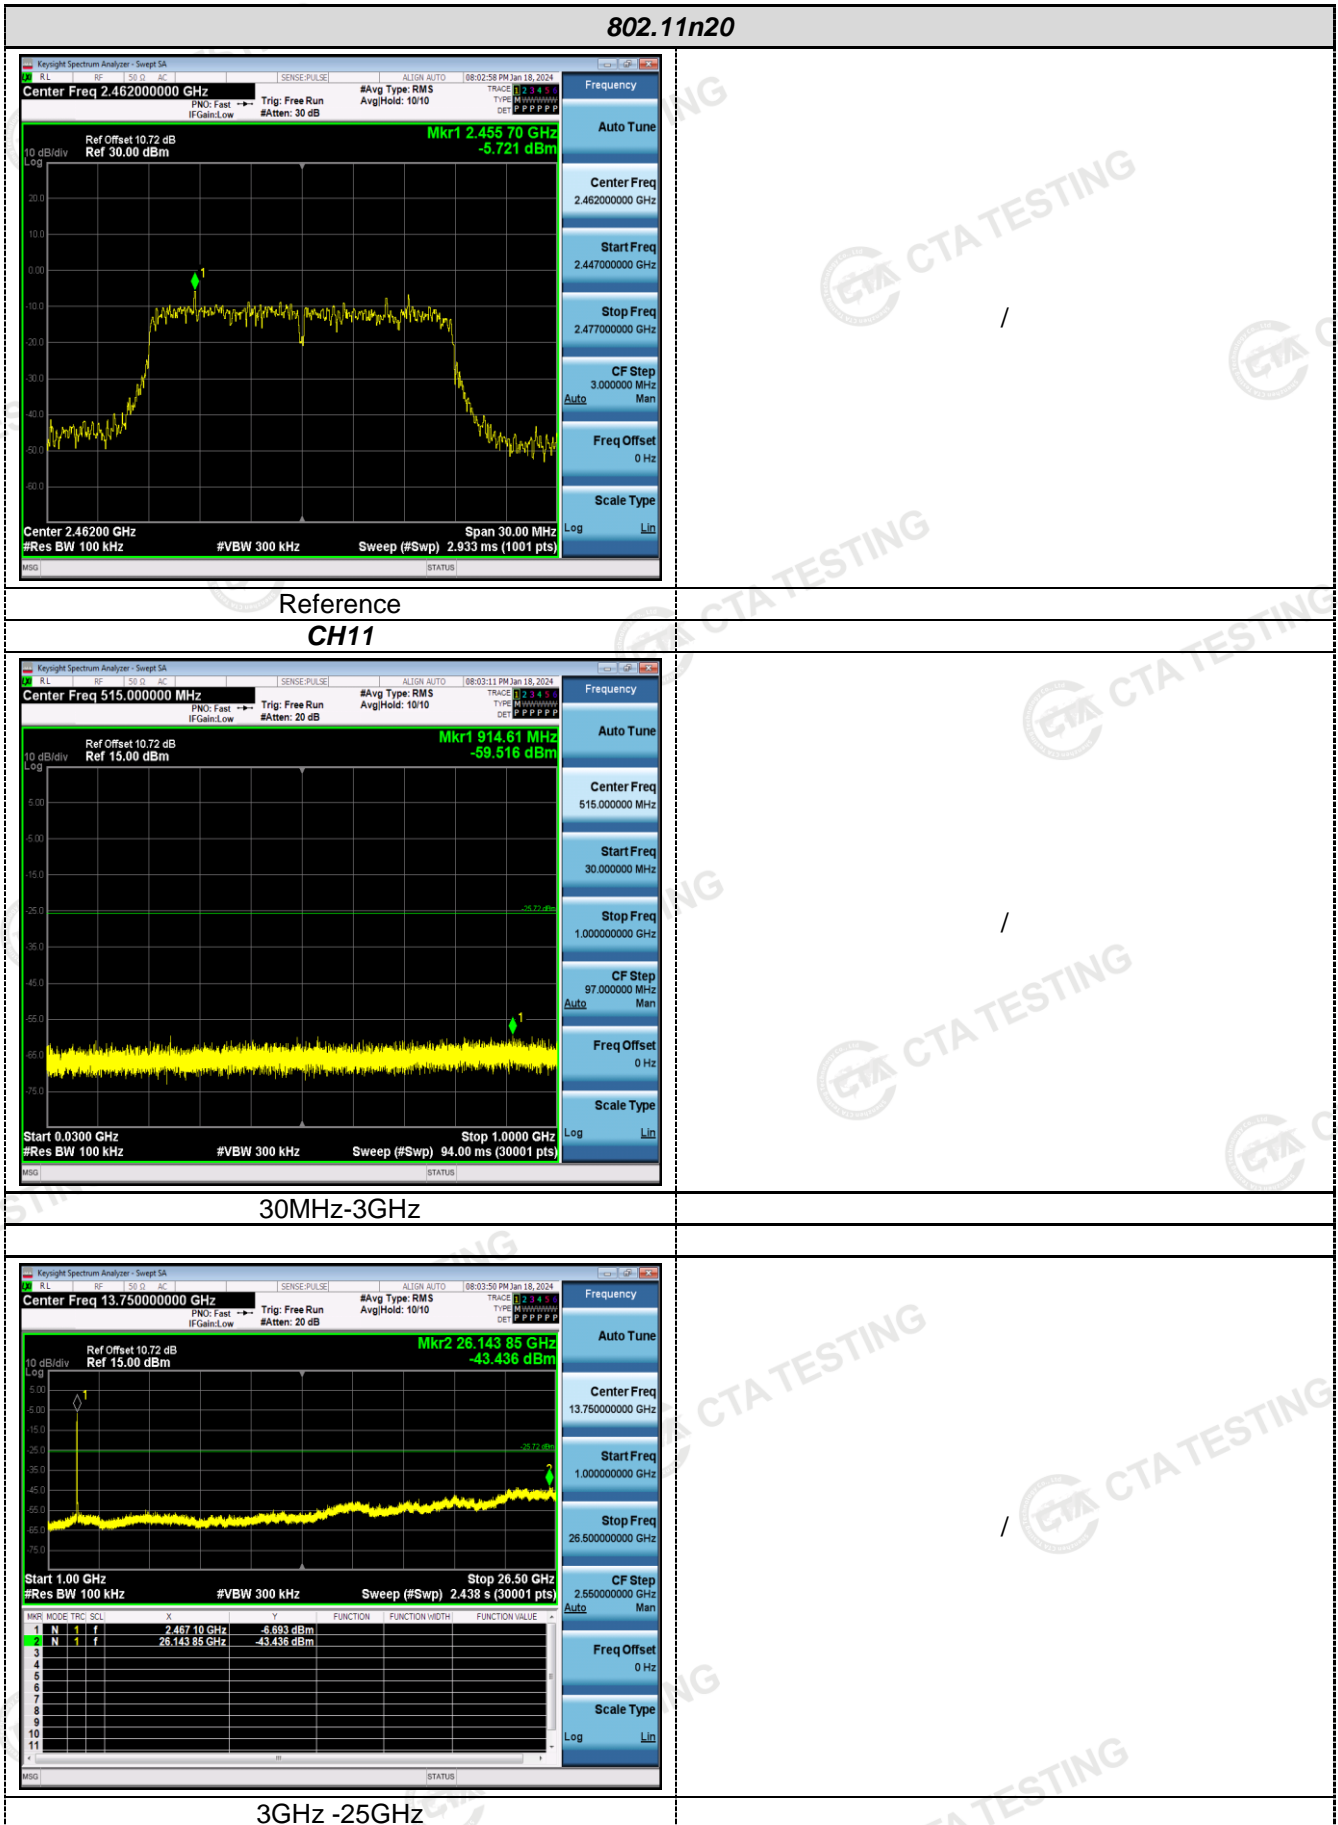

ANT 1:

802.11g

Reference
CH06

Reference
CH11

30MHz-3GHz

30MHz-3GHz

3GHz -25GHz

3GHz -25GHz

802.11n20

Reference
CH01

Reference
CH06

30MHz-3GHz

30MHz-3GHz

3GHz -25GHz

3GHz -25GHz

ANT 2: