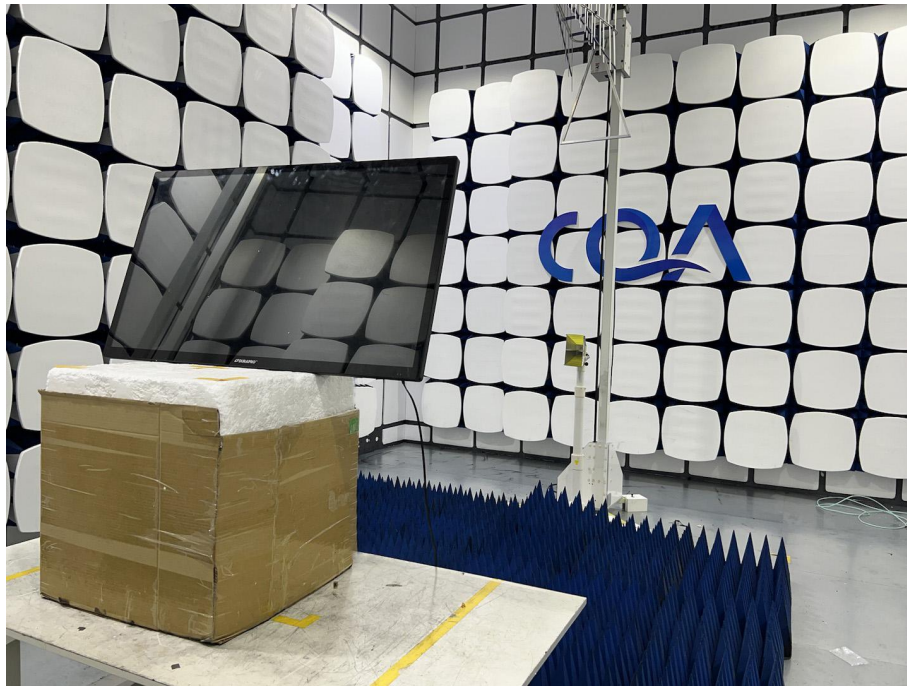

1 Photographs - EUT Test Setup

1.1 Radiated Emission

9KHz~30MHz:

30MHz~1GHz:

Above 1GHz:

1.2 Conducted Emission