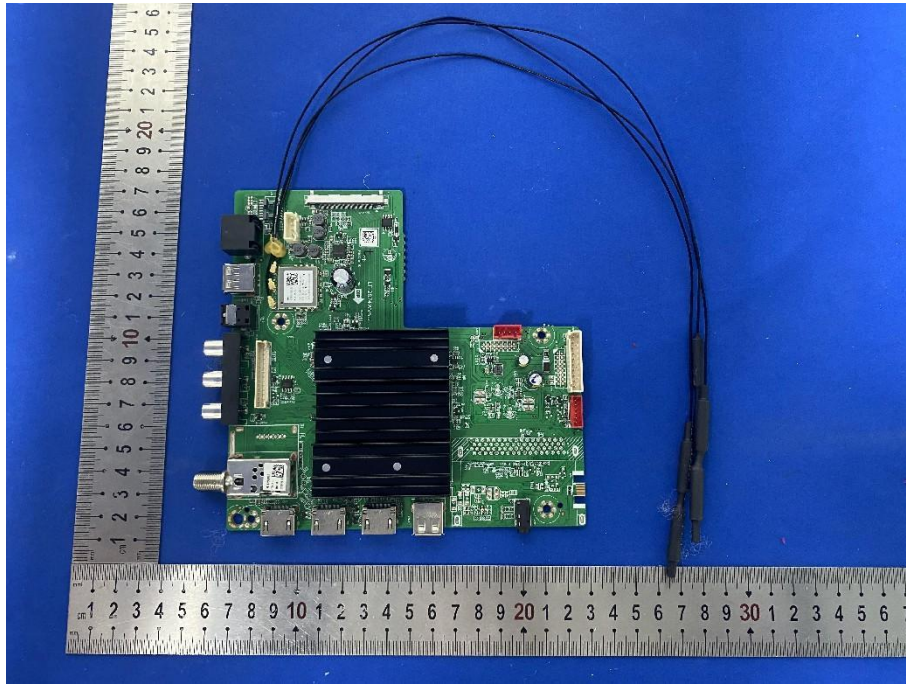

6 Photographs - EUT Test Setup

6.1 Radiated Emission

9KHz~30MHz:

30MHz~1GHz:

Above 1GHz:

6.2 Conducted Emission

7 Photographs - EUT Constructional Details

*** END OF REPORT ***