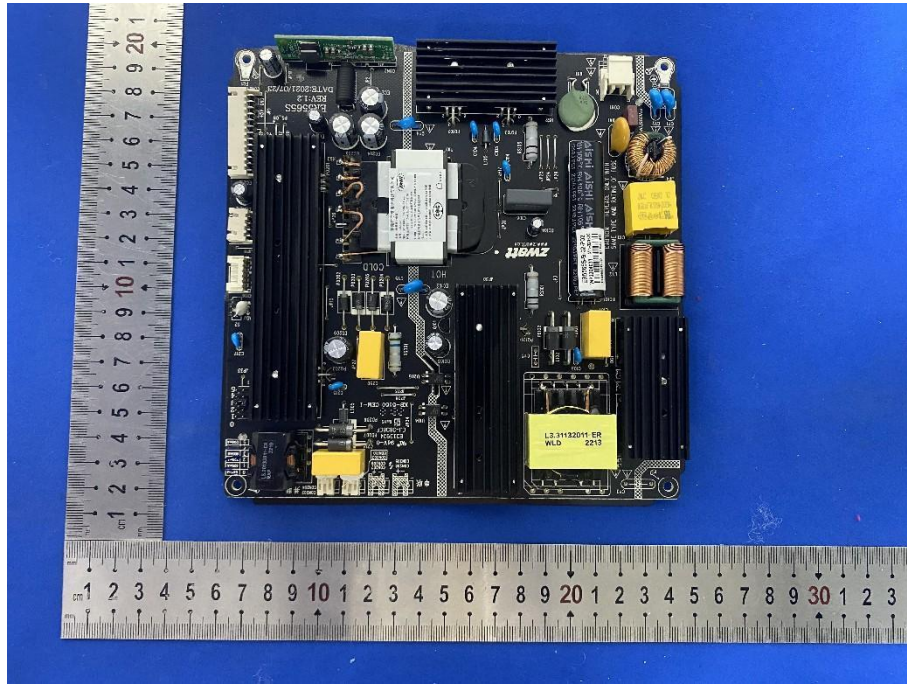

6 Photographs - EUT Test Setup

6.1 Radiated Emission

9KHz~30MHz:

30MHz~1GHz:

Above 1GHz:

6.2 Conducted Emission

7 Photographs - EUT Constructional Details

*** END OF REPORT ***