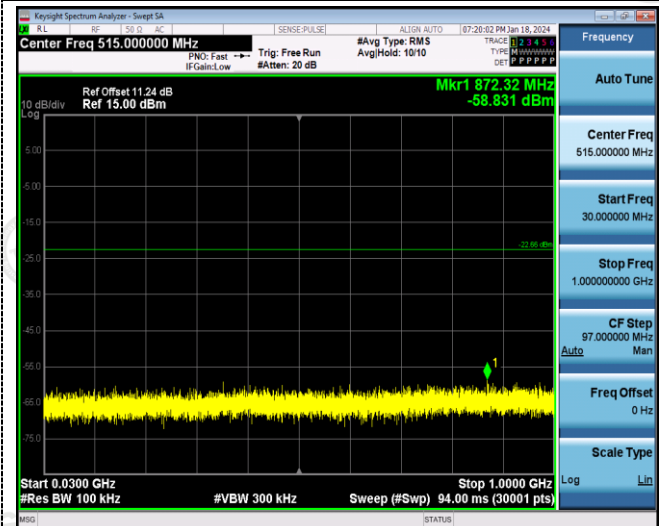

ANT 1:

802.11n20

Reference  
CH01

Reference  
CH06

30MHz-3GHz

30MHz-3GHz

3GHz -25GHz

3GHz -25GHz

ANT 2:

Reference  
CH011

Reference  
CH01

30MHz-3GHz

30MHz-3GHz

3GHz -25GHz

3GHz -25GHz