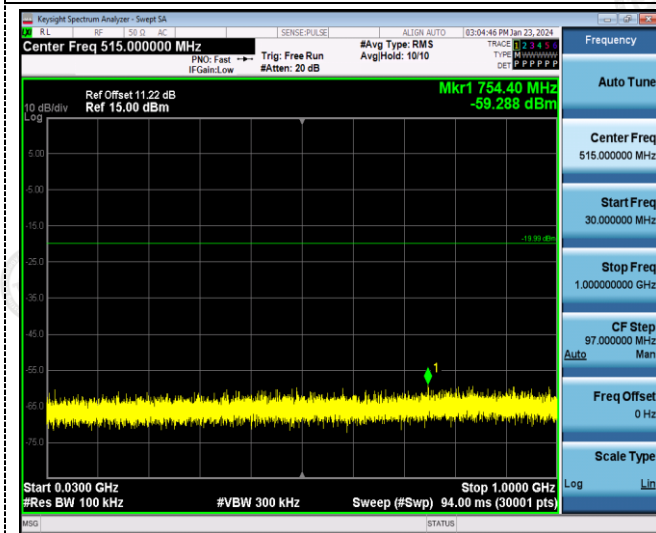

ANT 1:

802.11n20

Reference  
CH01

Reference  
CH06

30MHz-3GHz

30MHz-3GHz

3GHz -25GHz

3GHz -25GHz

ANT 2:

Reference  
CH011

Reference  
CH01

30MHz-3GHz

30MHz-3GHz

3GHz -25GHz

3GHz -25GHz