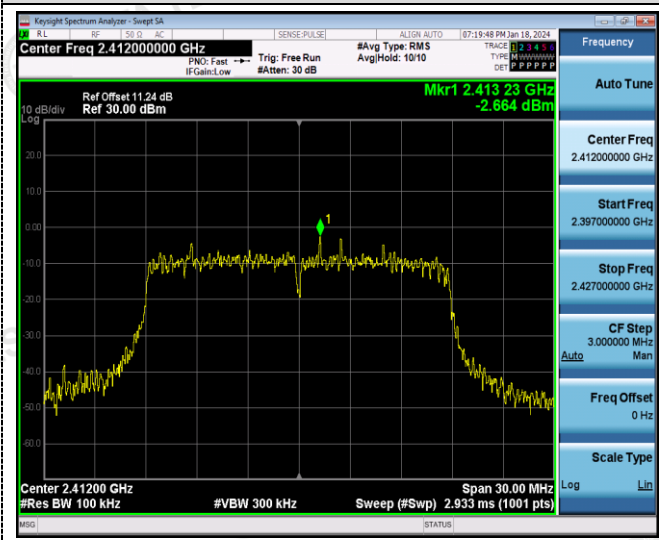

ANT 1:

802.11n20

Reference  
CH01

Reference  
CH06

30MHz-3GHz

30MHz-3GHz

3GHz -25GHz

3GHz -25GHz

ANT 2:

Reference  
CH011

Reference  
CH01

30MHz-3GHz

30MHz-3GHz

3GHz -25GHz

3GHz -25GHz