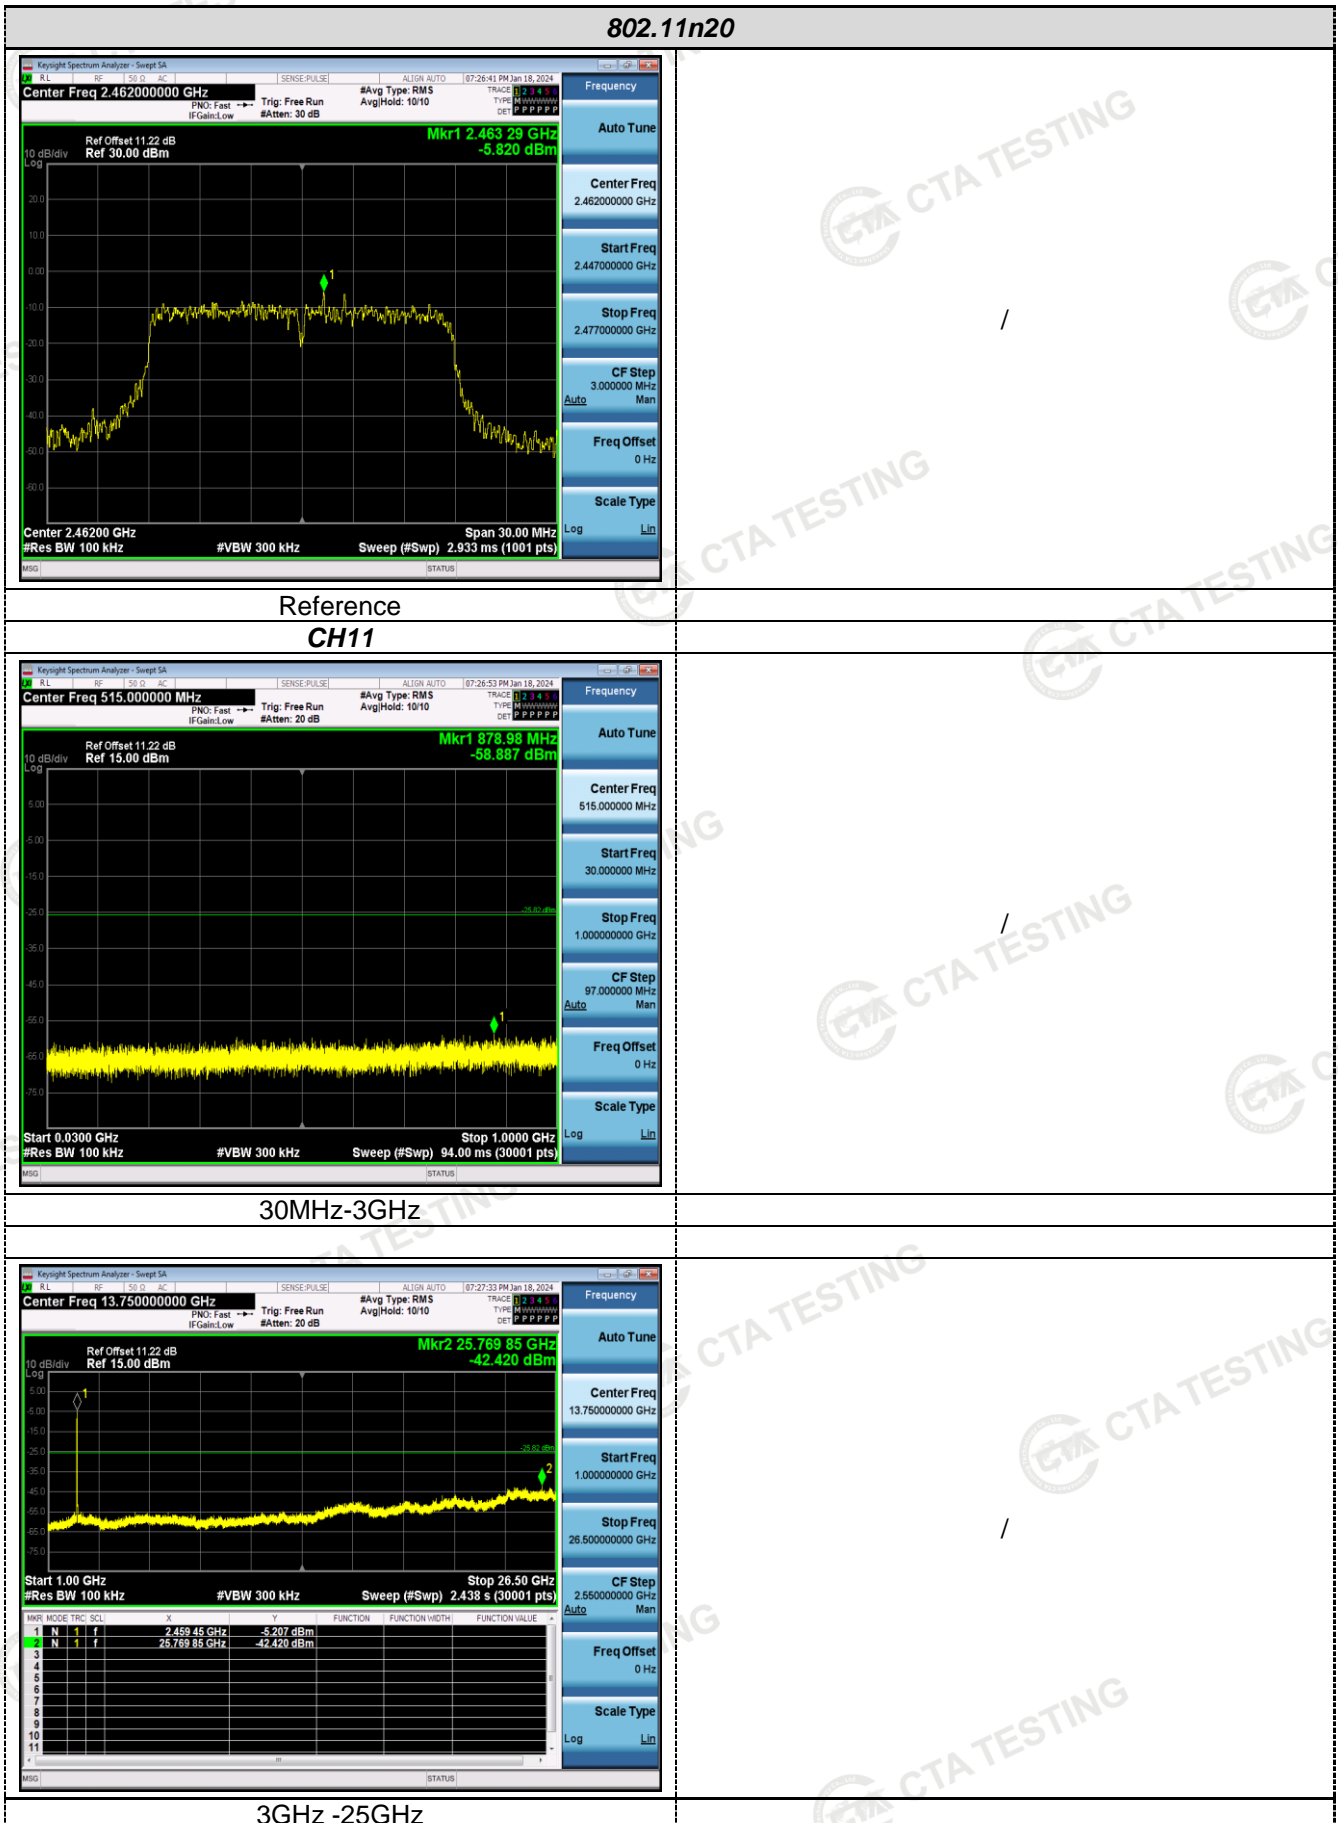

ANT 1:

802.11n20

Reference  
CH01

Reference  
CH06

30MHz-3GHz

30MHz-3GHz

3GHz -25GHz

3GHz -25GHz

ANT 2:

Reference  
CH011

Reference  
CH01

30MHz-3GHz

30MHz-3GHz

3GHz -25GHz

3GHz -25GHz