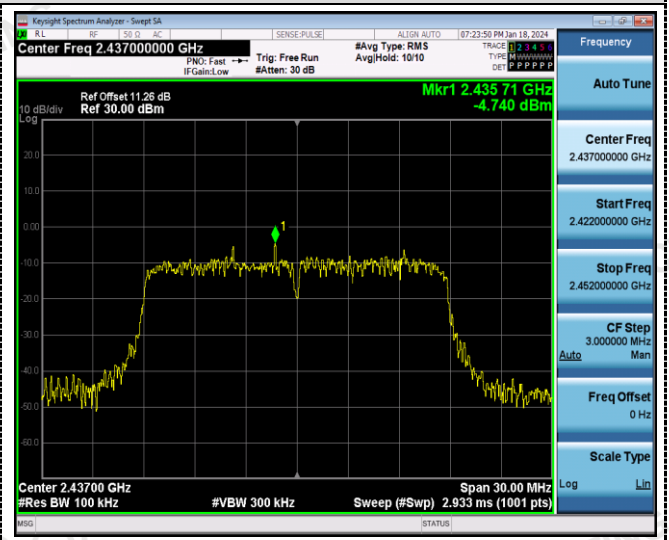

ANT 1:

802.11n20

Reference  
CH01

Reference  
CH06

30MHz-3GHz

30MHz-3GHz

3GHz -25GHz

3GHz -25GHz

ANT 2:

Reference  
CH011

Reference  
CH01

30MHz-3GHz

30MHz-3GHz

3GHz -25GHz

3GHz -25GHz