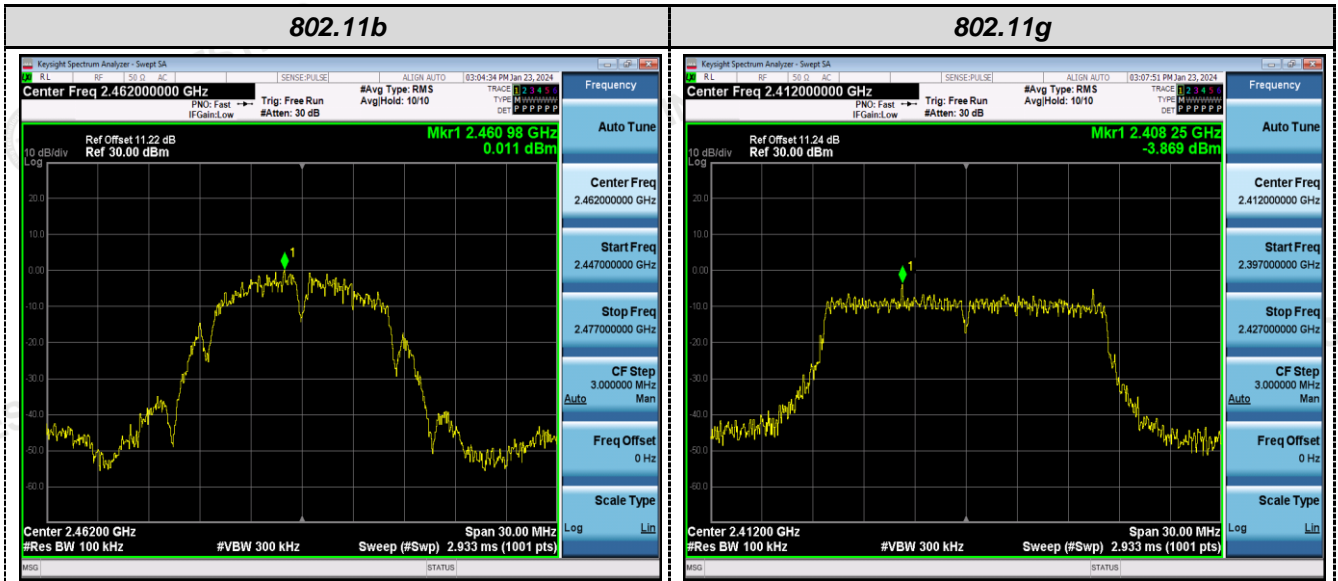

ANT 1:

802.11n20

Reference  
CH01

Reference  
CH06

30MHz-3GHz

30MHz-3GHz

3GHz -25GHz

3GHz -25GHz

ANT 2:

Reference  
CH011

Reference  
CH01

30MHz-3GHz

30MHz-3GHz

3GHz -25GHz

3GHz -25GHz