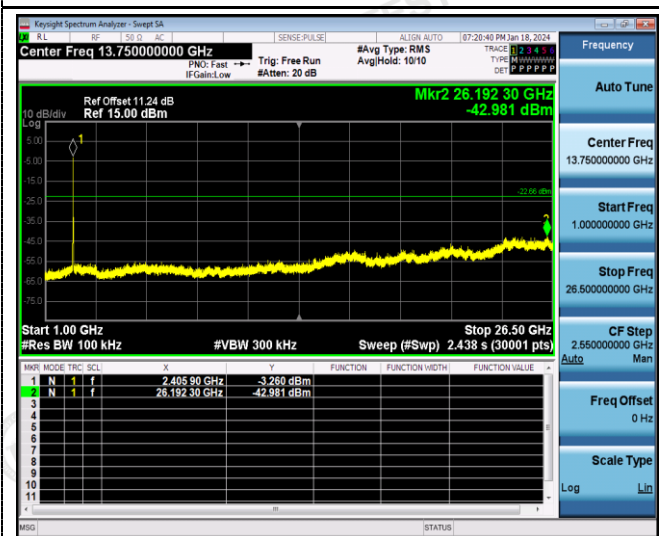

ANT 1:

802.11n20

Reference  
CH01

Reference  
CH06

30MHz-3GHz

30MHz-3GHz

3GHz -25GHz

3GHz -25GHz

ANT 2:

Reference  
CH011

Reference  
CH01

30MHz-3GHz

30MHz-3GHz

3GHz -25GHz

3GHz -25GHz