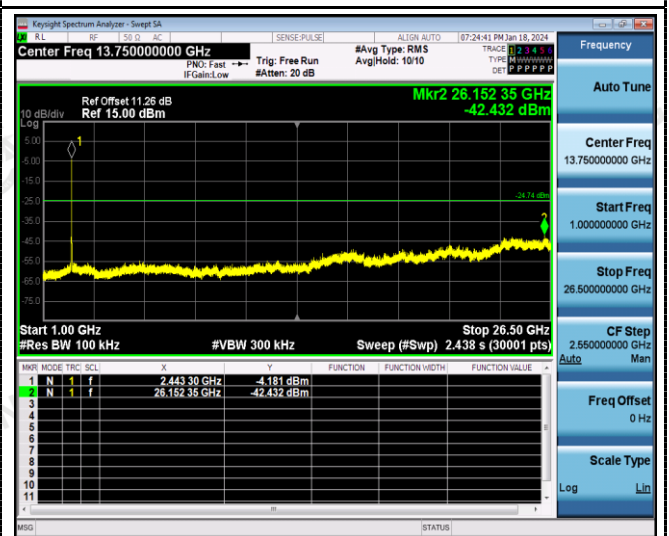

ANT 1:

802.11n20

Reference  
CH01

Reference  
CH06

30MHz-3GHz

30MHz-3GHz

3GHz -25GHz

3GHz -25GHz

ANT 2:

Reference  
CH011

Reference  
CH01

30MHz-3GHz

30MHz-3GHz

3GHz -25GHz

3GHz -25GHz