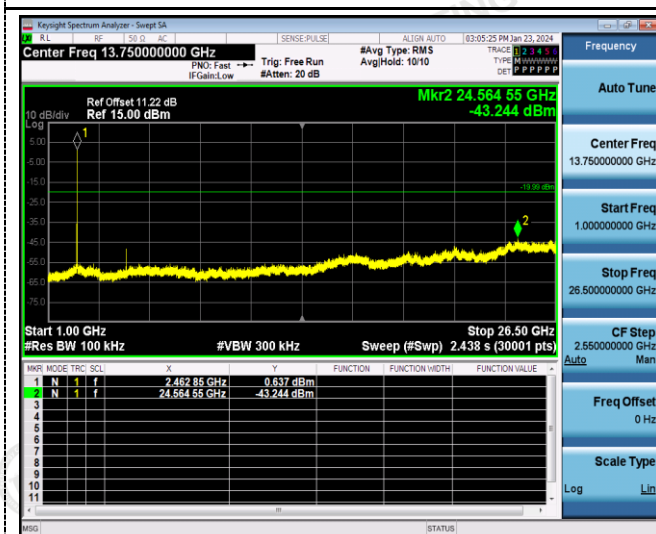

ANT 2:

Reference  
CH011

Reference  
CH01

30MHz-3GHz

30MHz-3GHz

3GHz -25GHz

3GHz -25GHz