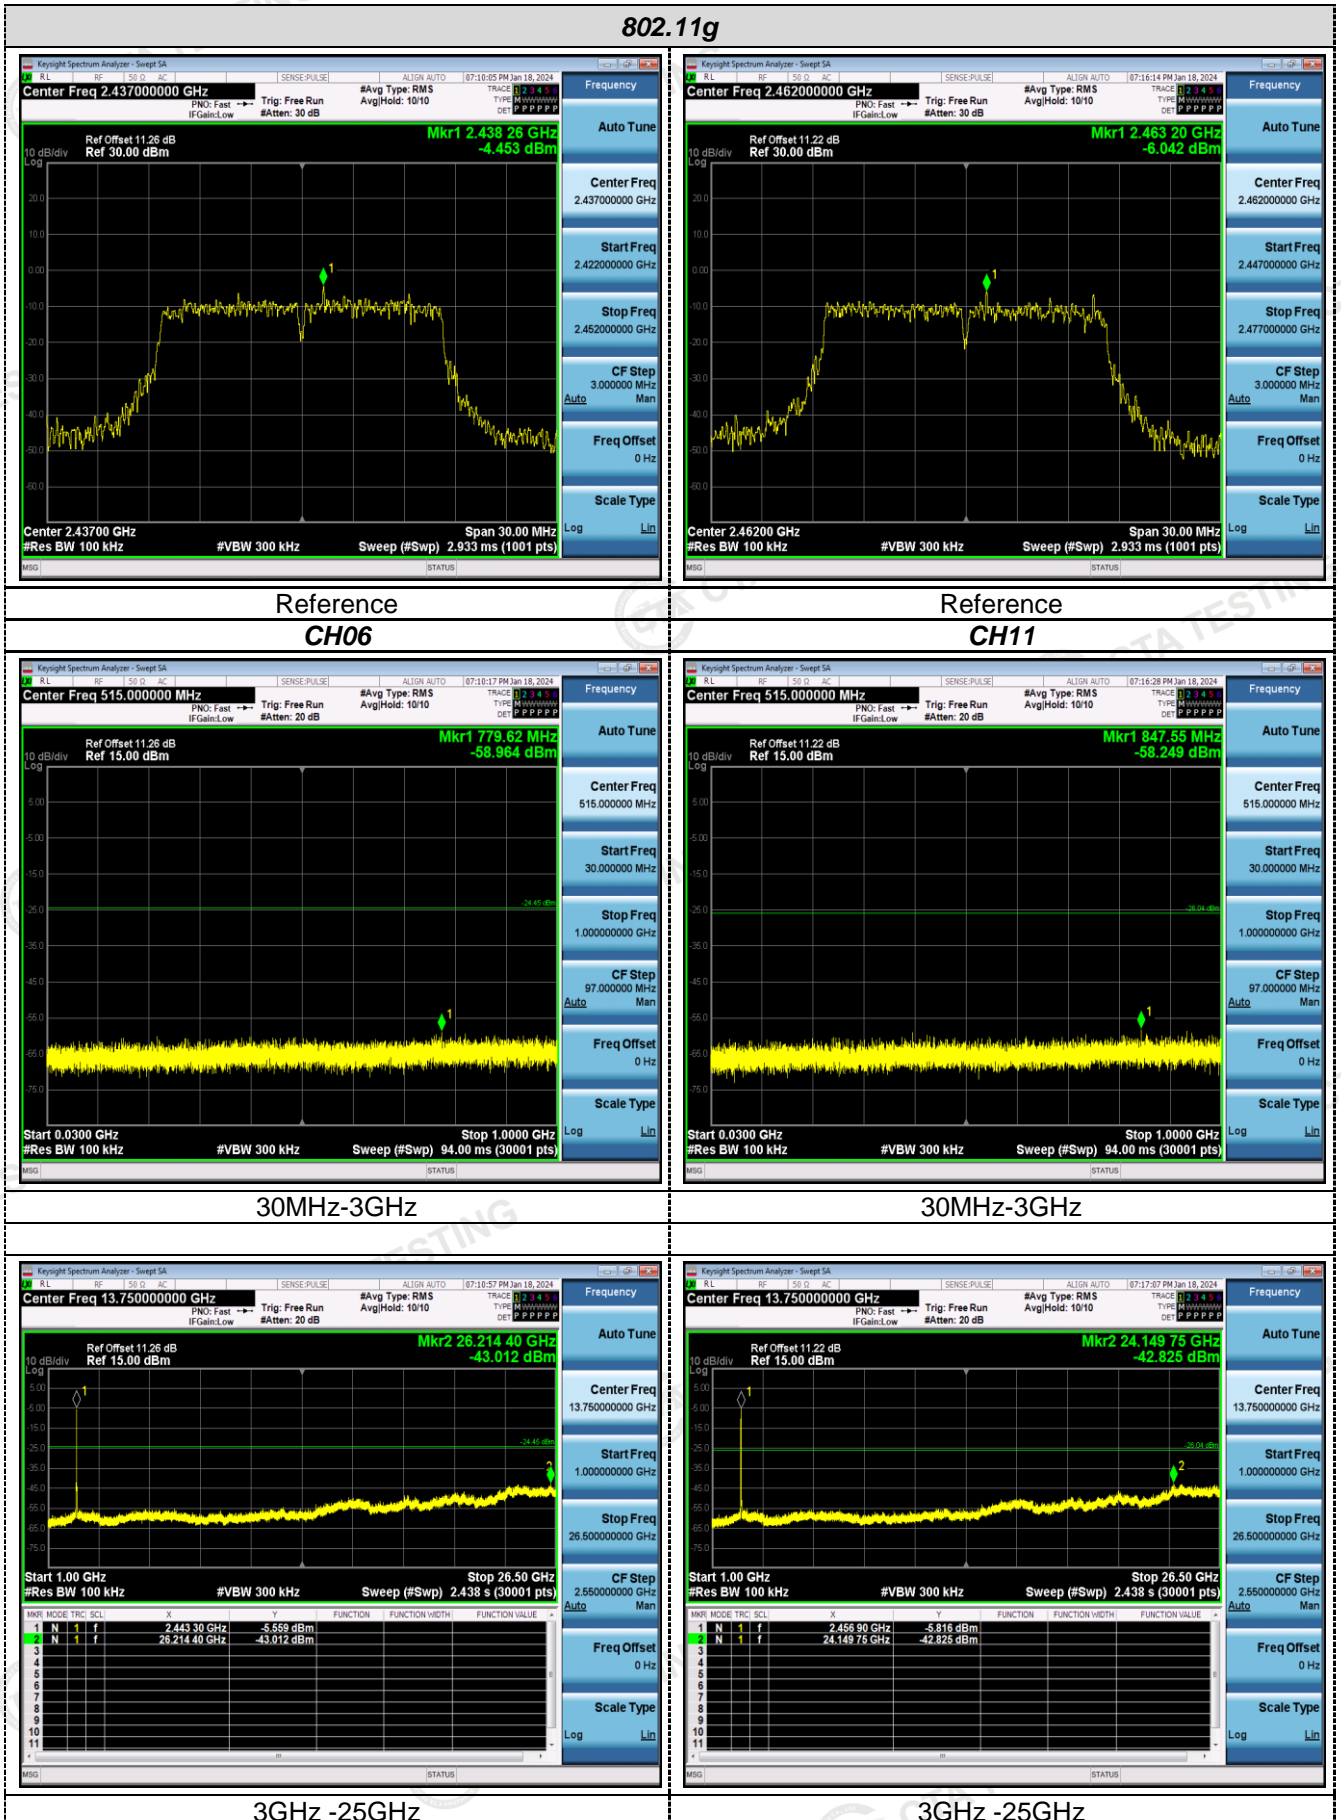

ANT 1:

802.11n20

Reference  
CH01

Reference  
CH06

30MHz-3GHz

30MHz-3GHz

3GHz -25GHz

3GHz -25GHz

ANT 2:

Reference  
CH011

Reference  
CH01

30MHz-3GHz

30MHz-3GHz

3GHz -25GHz

3GHz -25GHz