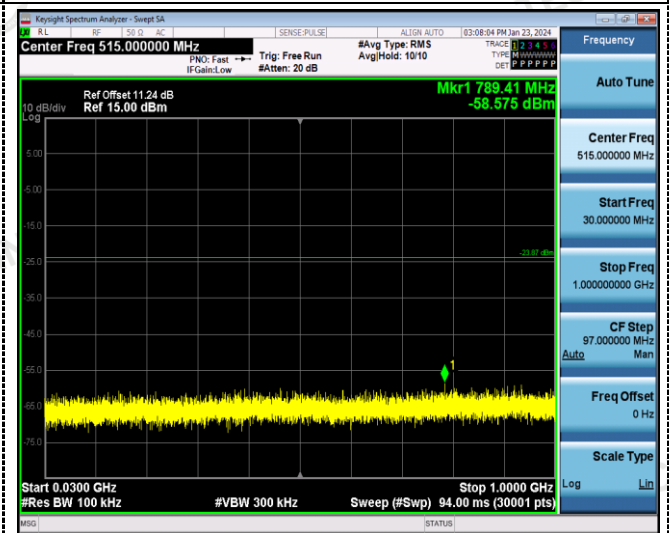

ANT 2:

Reference  
CH011

Reference  
CH01

30MHz-3GHz

30MHz-3GHz

3GHz -25GHz

3GHz -25GHz