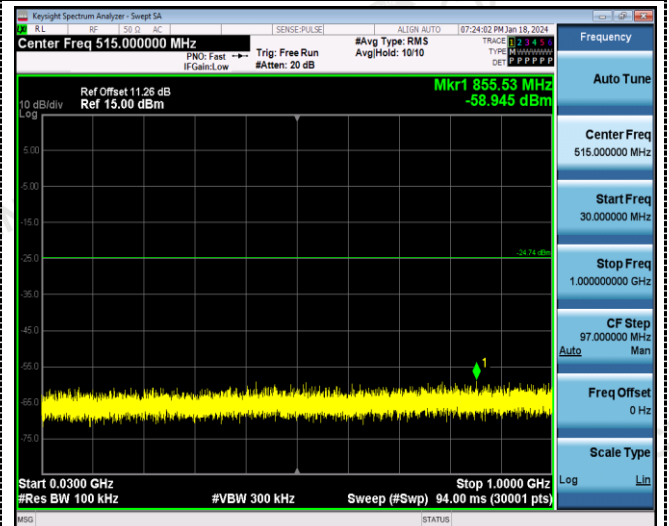

ANT 1:

802.11n20

Reference  
CH01

Reference  
CH06

30MHz-3GHz

30MHz-3GHz

3GHz -25GHz

3GHz -25GHz

ANT 2:

Reference  
CH011

Reference  
CH01

30MHz-3GHz

30MHz-3GHz

3GHz -25GHz

3GHz -25GHz