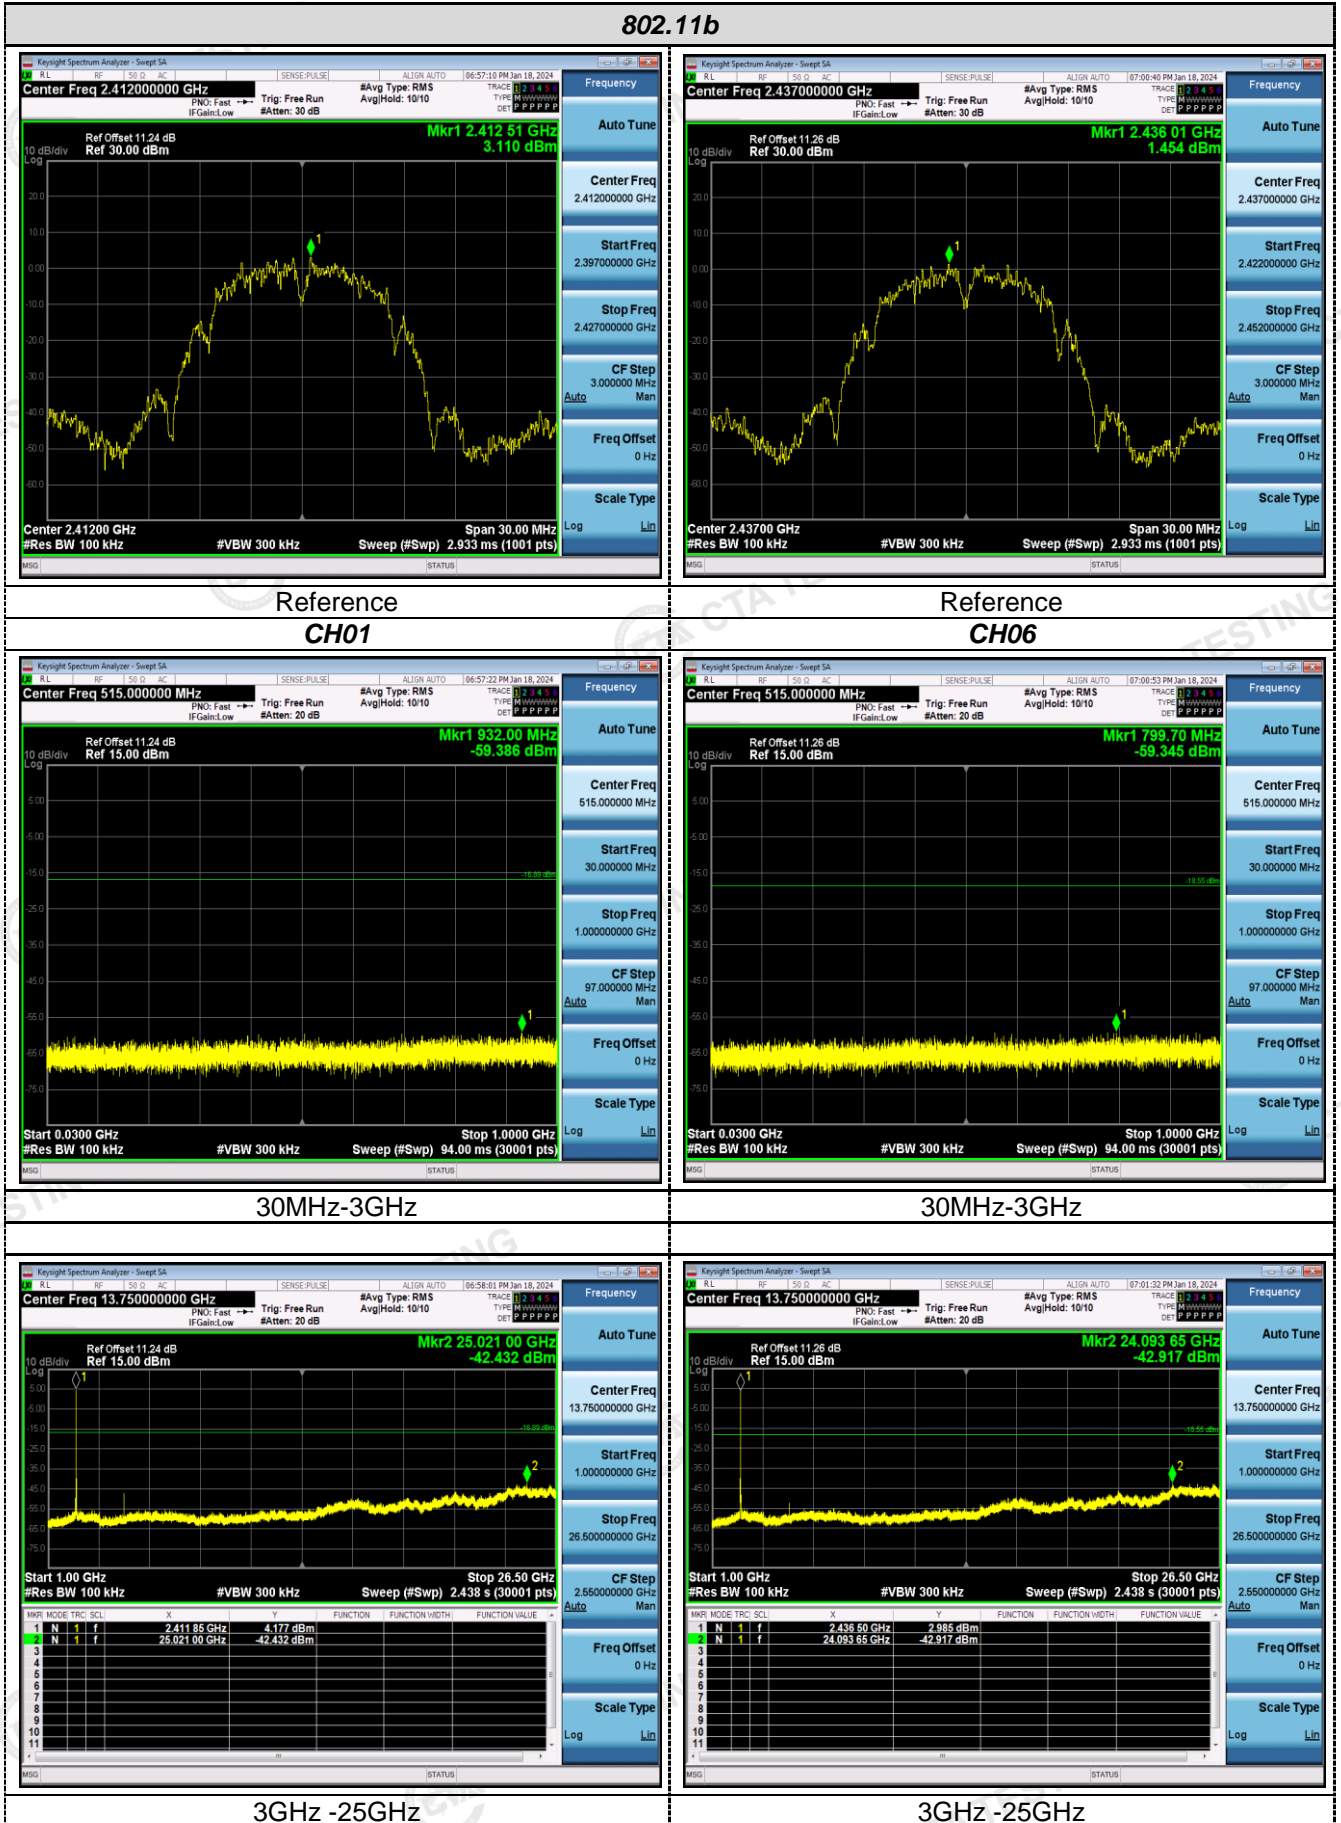

ANT 1:

802.11n20

Reference  
CH01

Reference  
CH06

30MHz-3GHz

30MHz-3GHz

3GHz -25GHz

3GHz -25GHz

ANT 2:

Reference  
CH011

Reference  
CH01

30MHz-3GHz

30MHz-3GHz

3GHz -25GHz

3GHz -25GHz