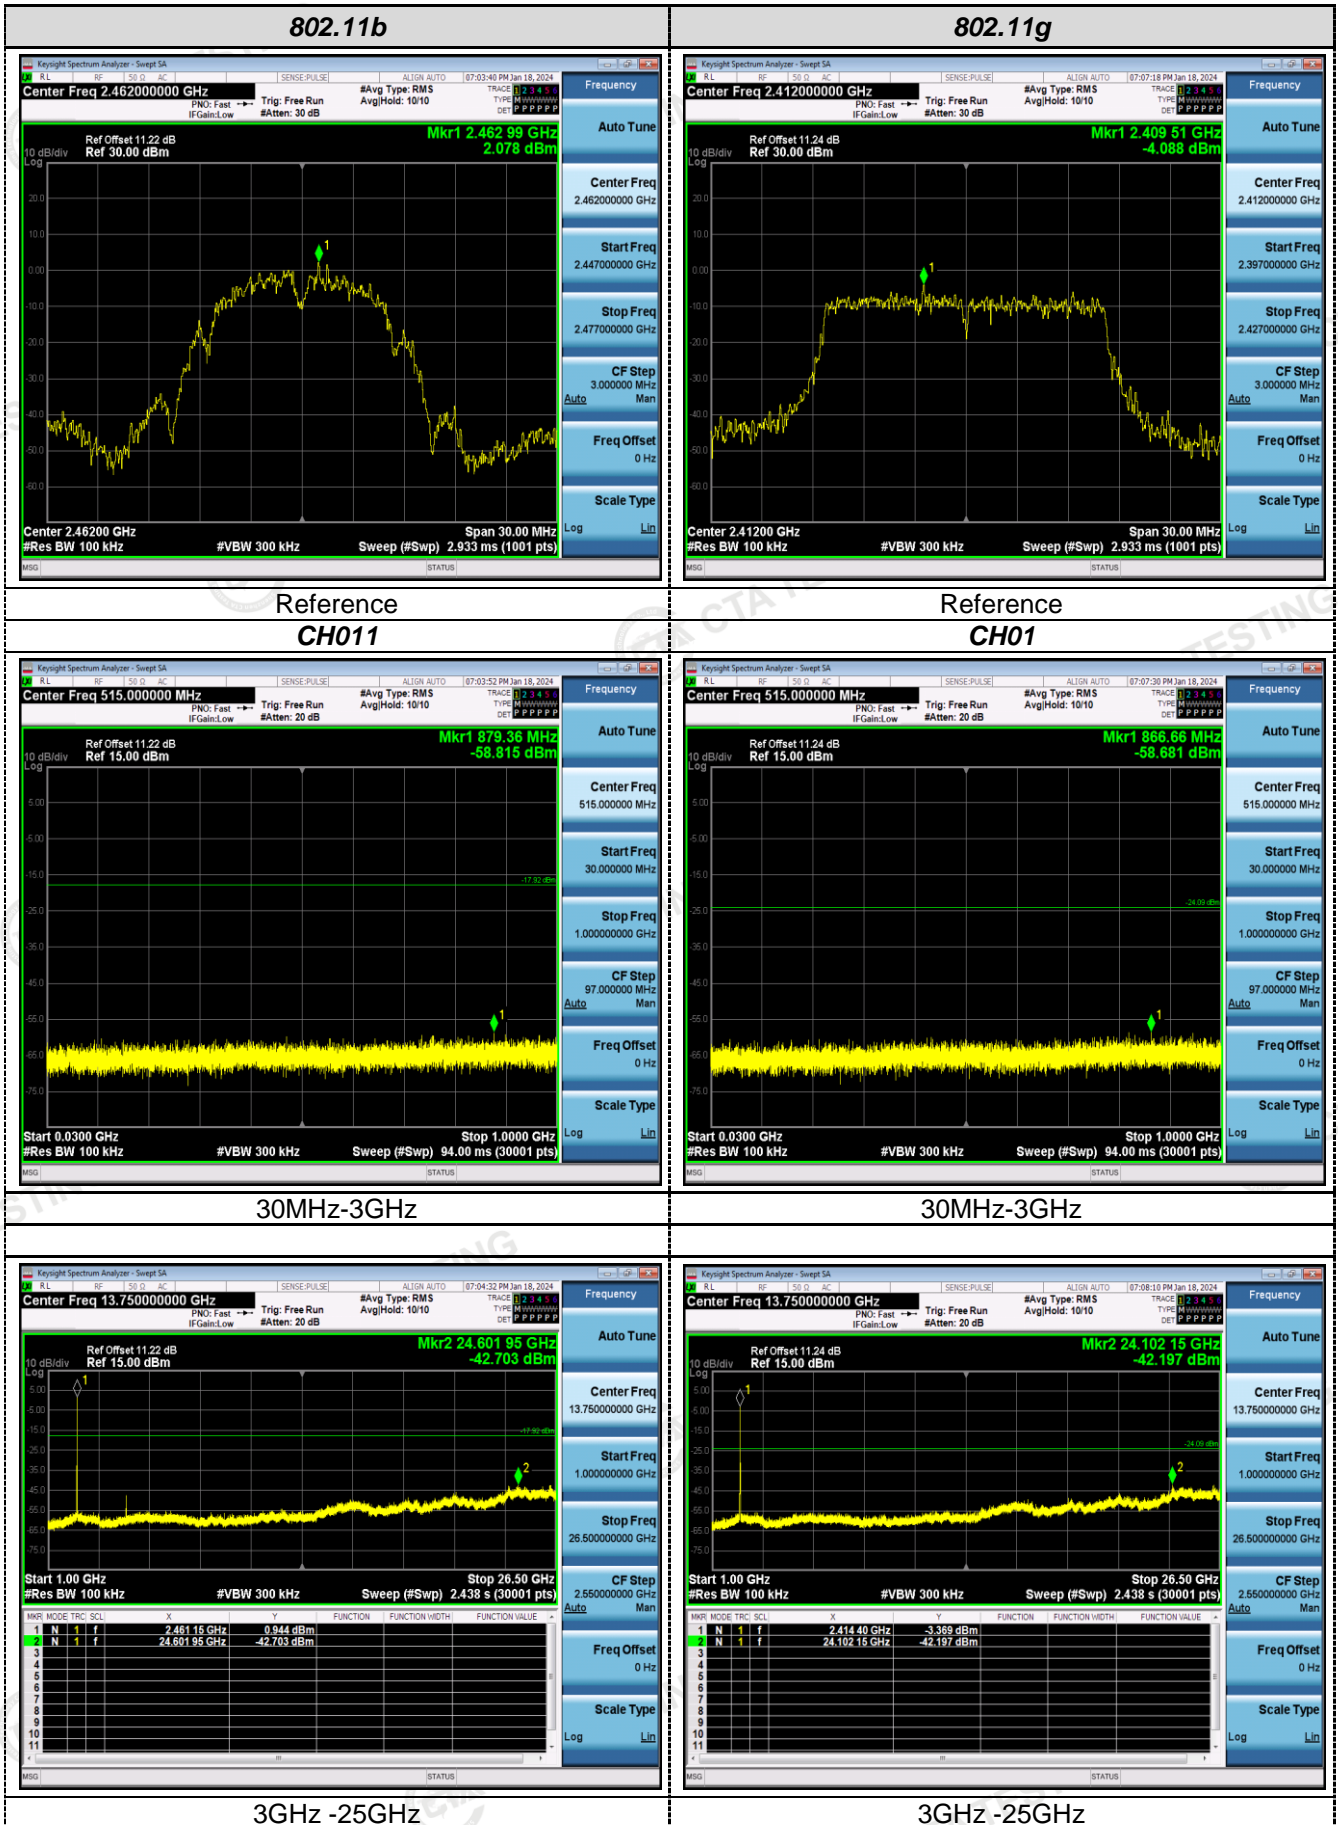

ANT 1:

802.11n20

Reference  
CH01

Reference  
CH06

30MHz-3GHz

30MHz-3GHz

3GHz -25GHz

3GHz -25GHz

ANT 2:

Reference  
CH011

Reference  
CH01

30MHz-3GHz

30MHz-3GHz

3GHz -25GHz

3GHz -25GHz