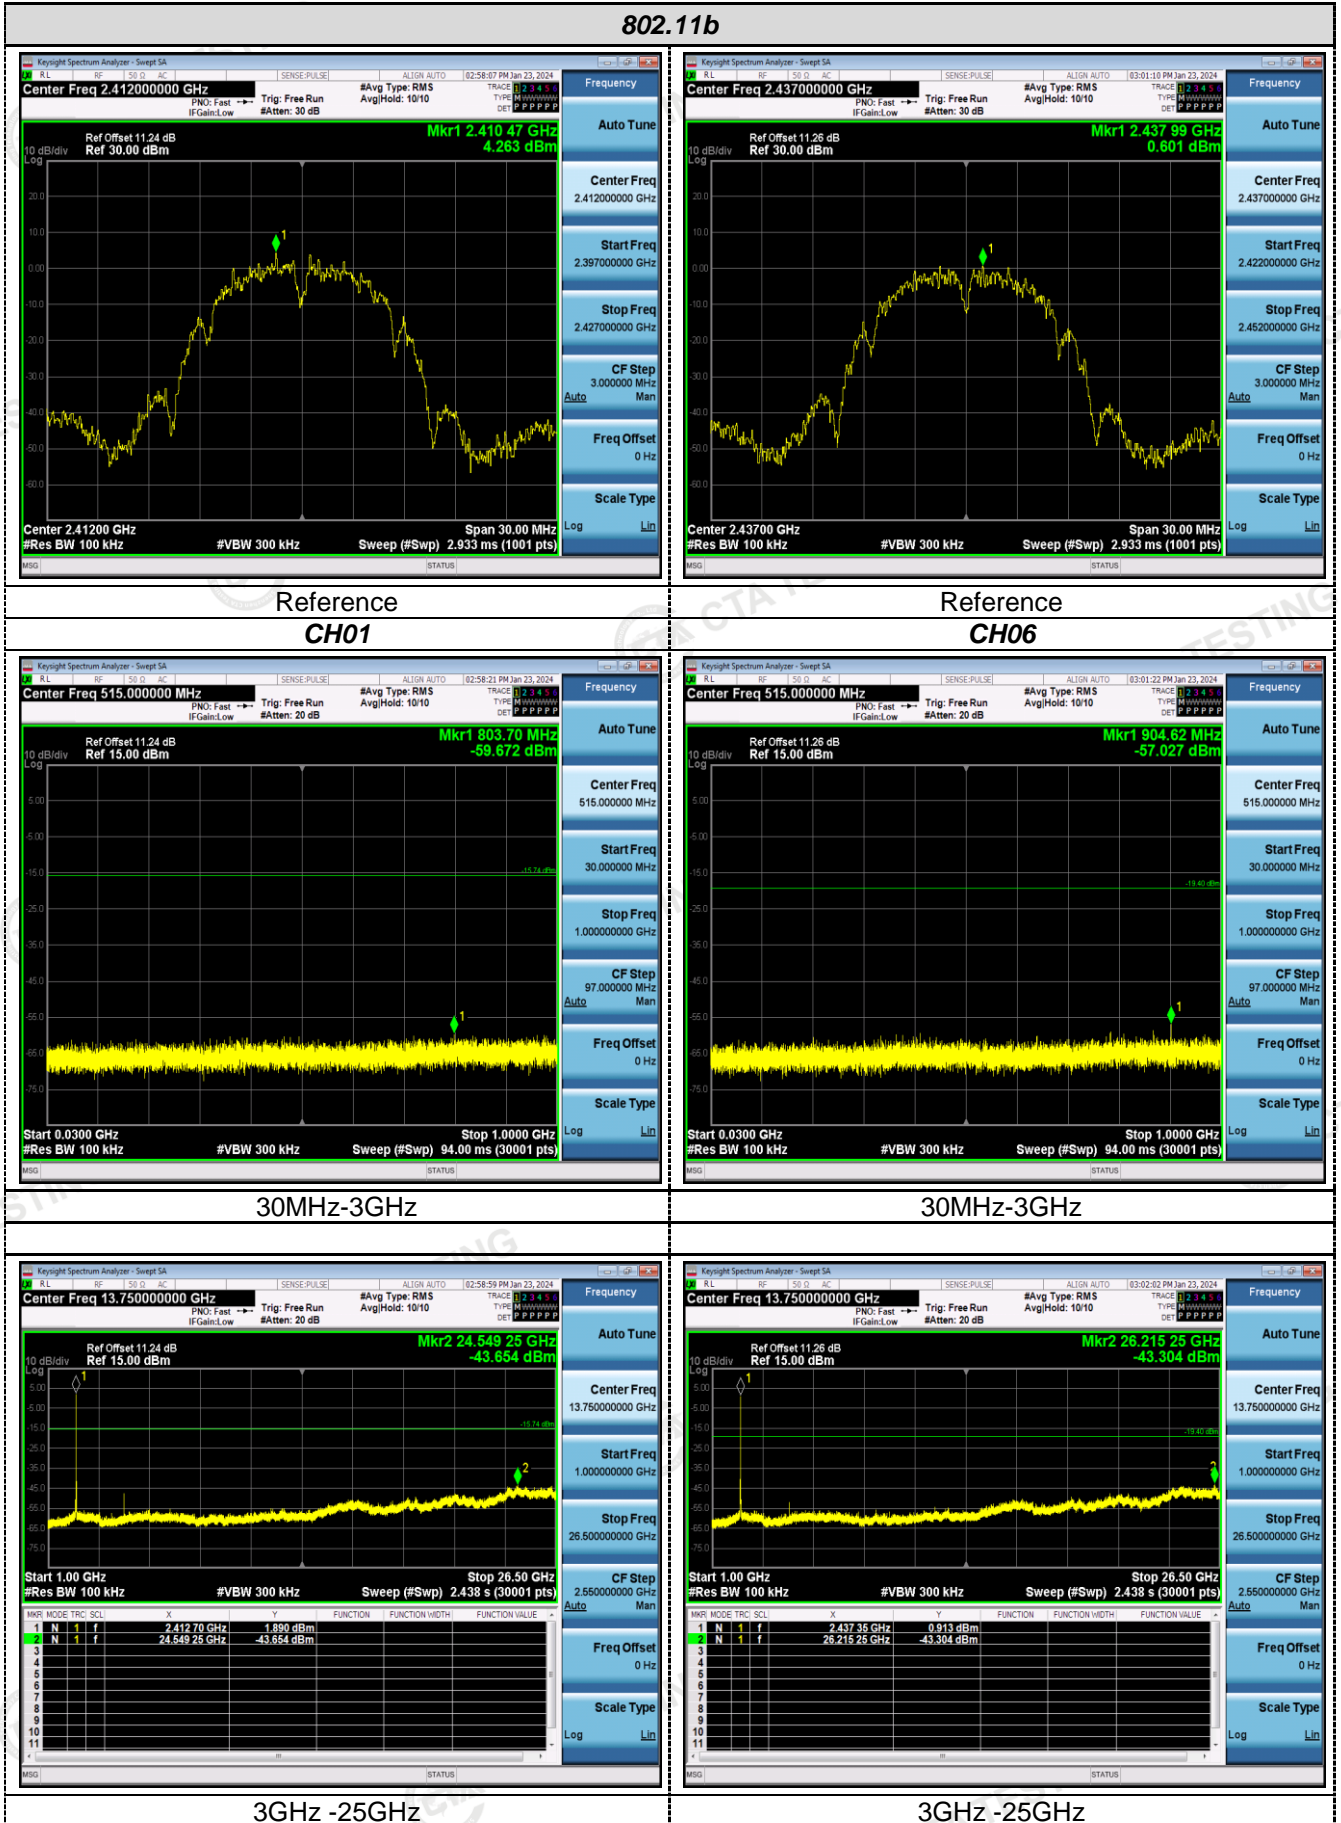

ANT 1:

802.11n20

Reference  
CH01

Reference  
CH06

30MHz-3GHz

30MHz-3GHz

3GHz -25GHz

3GHz -25GHz

ANT 2:

Reference  
CH011

Reference  
CH01

30MHz-3GHz

30MHz-3GHz

3GHz -25GHz

3GHz -25GHz