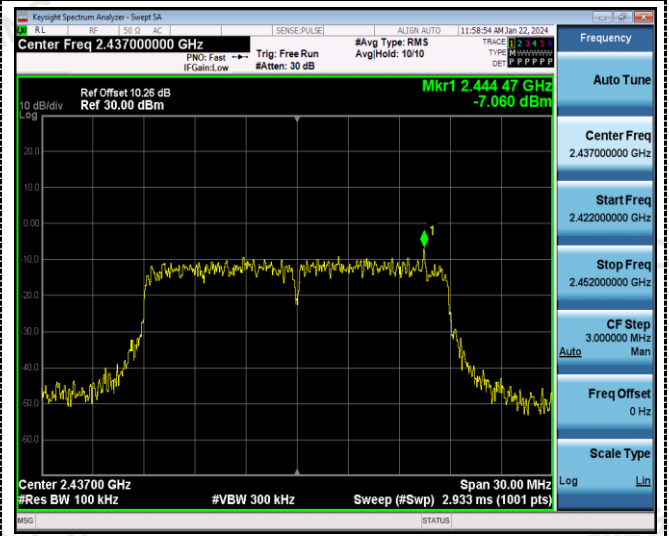

ANT 1:

802.11g

Reference
CH06

Reference
CH11

30MHz-3GHz

30MHz-3GHz

3GHz -25GHz

3GHz -25GHz

802.11n20

Reference
CH01

Reference
CH06

30MHz-3GHz

30MHz-3GHz

3GHz-25GHz

3GHz-25GHz

Reference
CH11