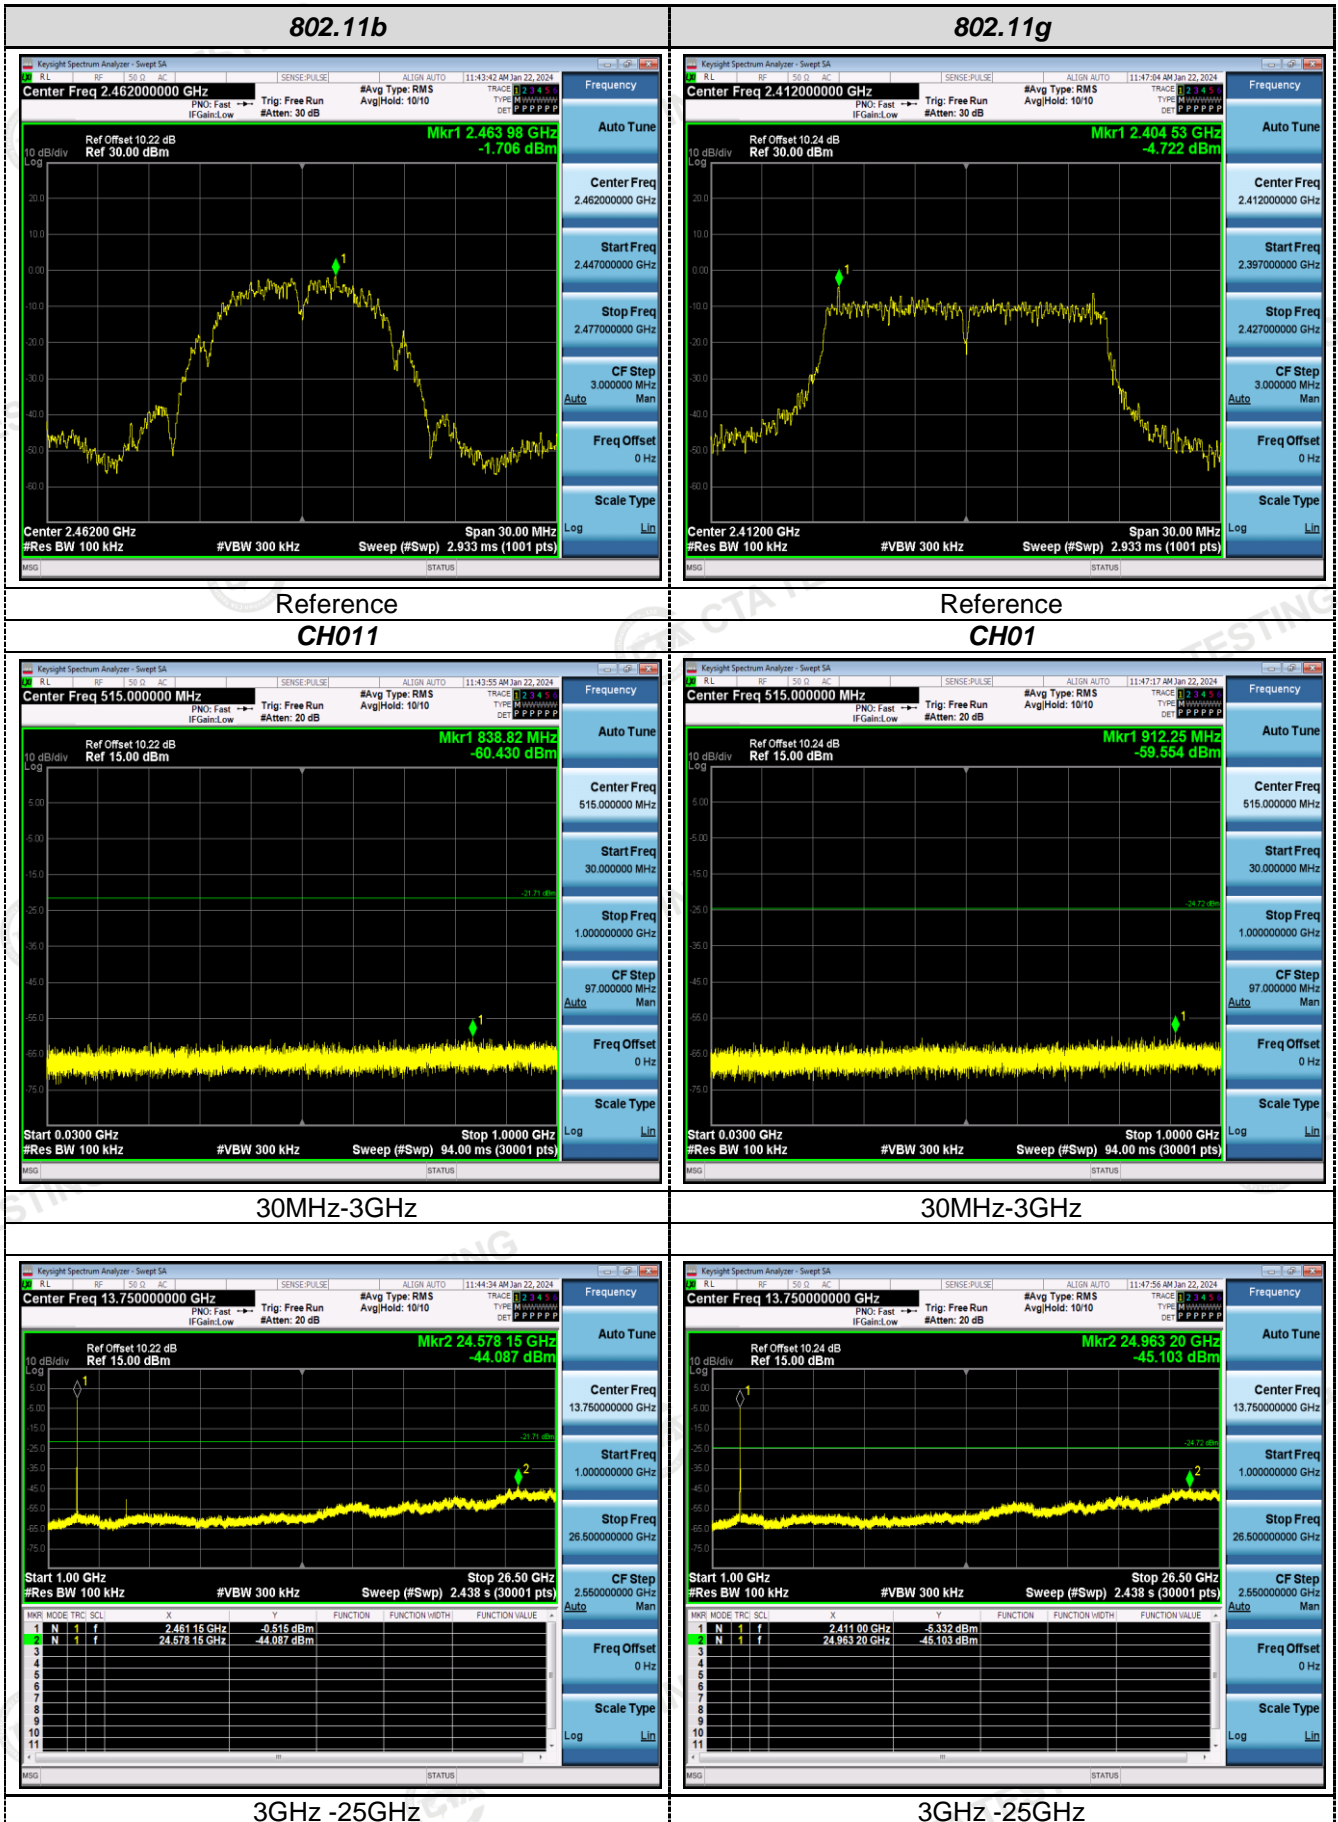

ANT 1:

802.11g

Reference
CH06

Reference
CH11

30MHz-3GHz

30MHz-3GHz

3GHz -25GHz

3GHz -25GHz

802.11n20

Reference
CH01

Reference
CH06

30MHz-3GHz

30MHz-3GHz

3GHz-25GHz

3GHz-25GHz

Reference
CH11

30MHz-3GHz

3GHz -25GHz

ANT 2:

802.11g

Reference
CH06

Reference
CH11

30MHz-3GHz

30MHz-3GHz

3GHz-25GHz

3GHz-25GHz