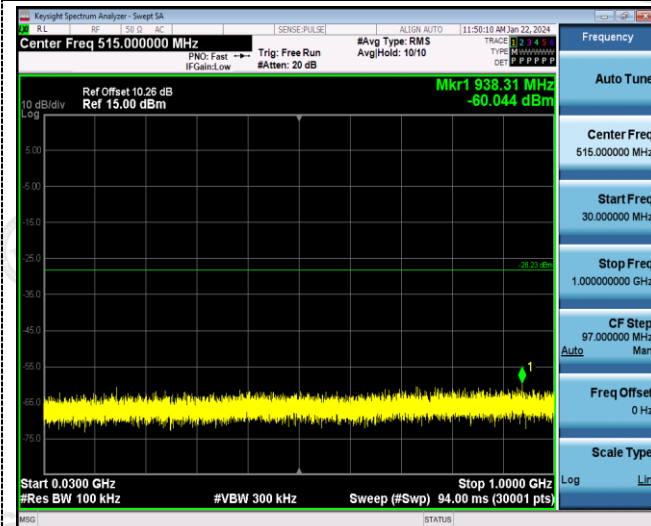

ANT 1:

802.11g

Reference
CH06

Reference
CH11

30MHz-3GHz

30MHz-3GHz

3GHz -25GHz

3GHz -25GHz

802.11n20

Reference
CH01

Reference
CH06

30MHz-3GHz

30MHz-3GHz

3GHz-25GHz

3GHz-25GHz

Reference
CH11