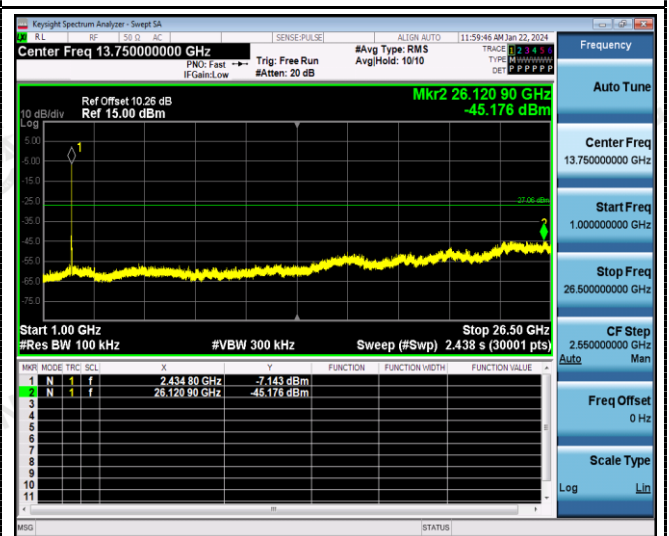

802.11n20

Reference
CH01

Reference
CH06

30MHz-3GHz

30MHz-3GHz

3GHz-25GHz

3GHz-25GHz

Reference
CH11

30MHz-3GHz

3GHz -25GHz

ANT 2:

802.11g

Reference
CH06

Reference
CH11

30MHz-3GHz

30MHz-3GHz