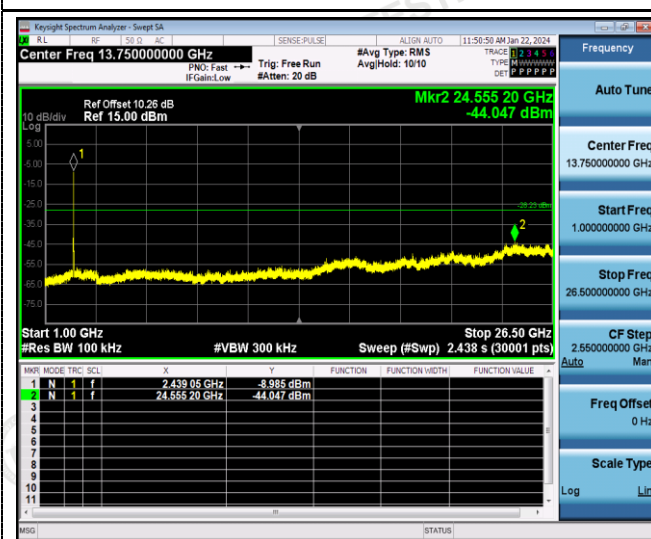

ANT 1:

802.11g

Reference
CH06

Reference
CH11

30MHz-3GHz

30MHz-3GHz

3GHz -25GHz

3GHz -25GHz

802.11n20

Reference
CH01

Reference
CH06

30MHz-3GHz

30MHz-3GHz

3GHz-25GHz

3GHz-25GHz

Reference
CH11