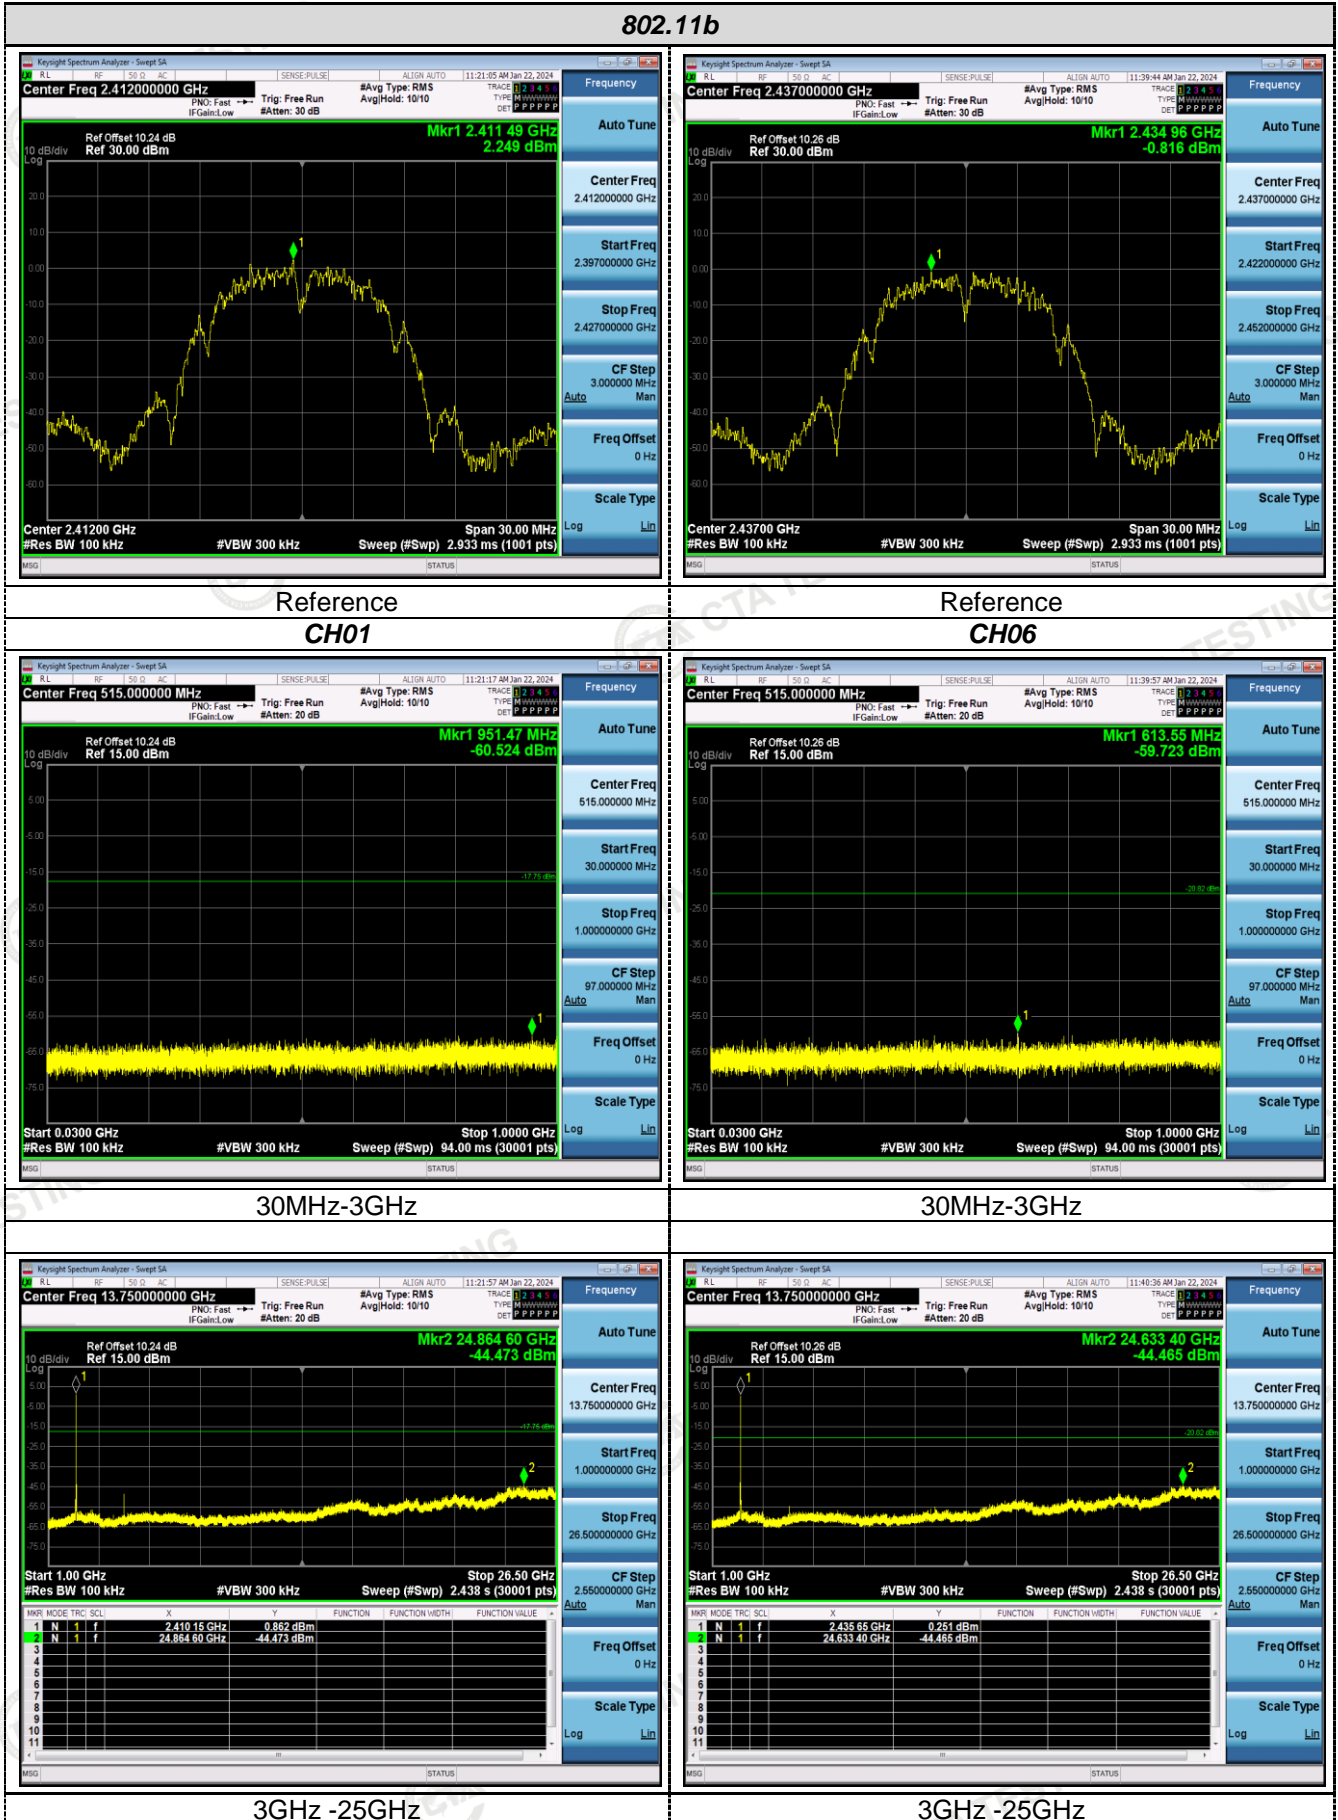

ANT 1:

802.11g

Reference
CH06

Reference
CH11

30MHz-3GHz

30MHz-3GHz

3GHz -25GHz

3GHz -25GHz

802.11n20

Reference
CH01

Reference
CH06

30MHz-3GHz

30MHz-3GHz

3GHz-25GHz

3GHz-25GHz

Reference
CH11

30MHz-3GHz

3GHz -25GHz

ANT 2:

802.11g

Reference
CH06

Reference
CH11

30MHz-3GHz

30MHz-3GHz

3GHz-25GHz

3GHz-25GHz