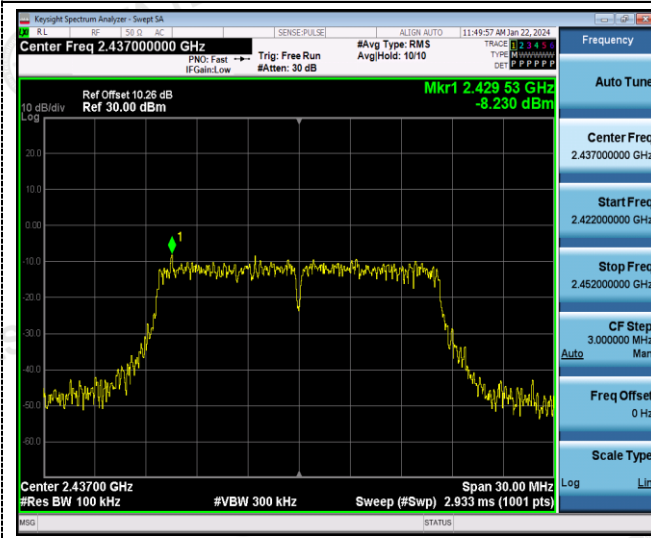

ANT 1:

802.11g

Reference
CH06

Reference
CH11

30MHz-3GHz

30MHz-3GHz

3GHz -25GHz

3GHz -25GHz

802.11n20

Reference
CH01

Reference
CH06

30MHz-3GHz

30MHz-3GHz

3GHz-25GHz

3GHz-25GHz

Reference
CH11