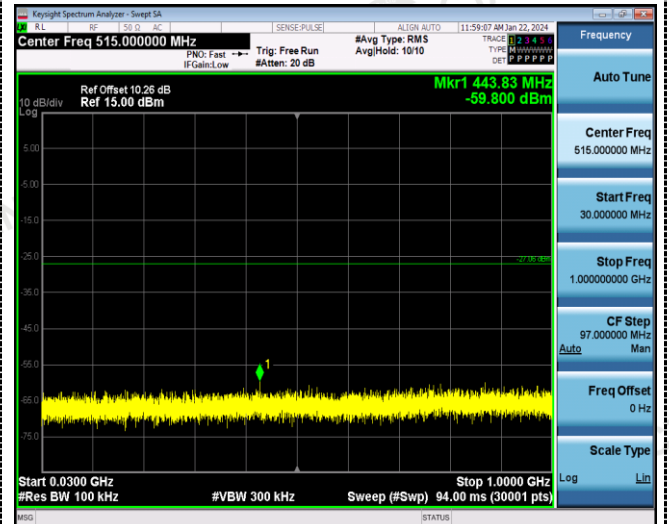

802.11n20

Reference
CH01

Reference
CH06

30MHz-3GHz

30MHz-3GHz

3GHz-25GHz

3GHz-25GHz

Reference
CH11

30MHz-3GHz

3GHz -25GHz

ANT 2:

802.11g

Reference
CH06

Reference
CH11

30MHz-3GHz

30MHz-3GHz