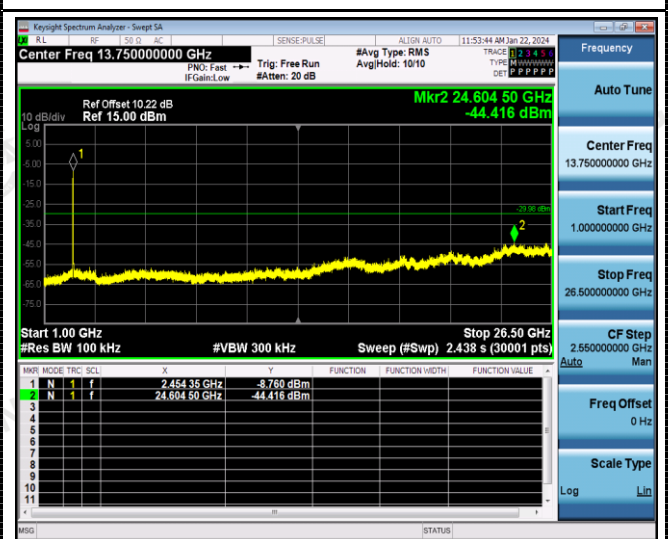

ANT 1:

802.11g

Reference
CH06

Reference
CH11

30MHz-3GHz

30MHz-3GHz

3GHz -25GHz

3GHz -25GHz

802.11n20

Reference
CH01

Reference
CH06

30MHz-3GHz

30MHz-3GHz

3GHz-25GHz

3GHz-25GHz

Reference
CH11