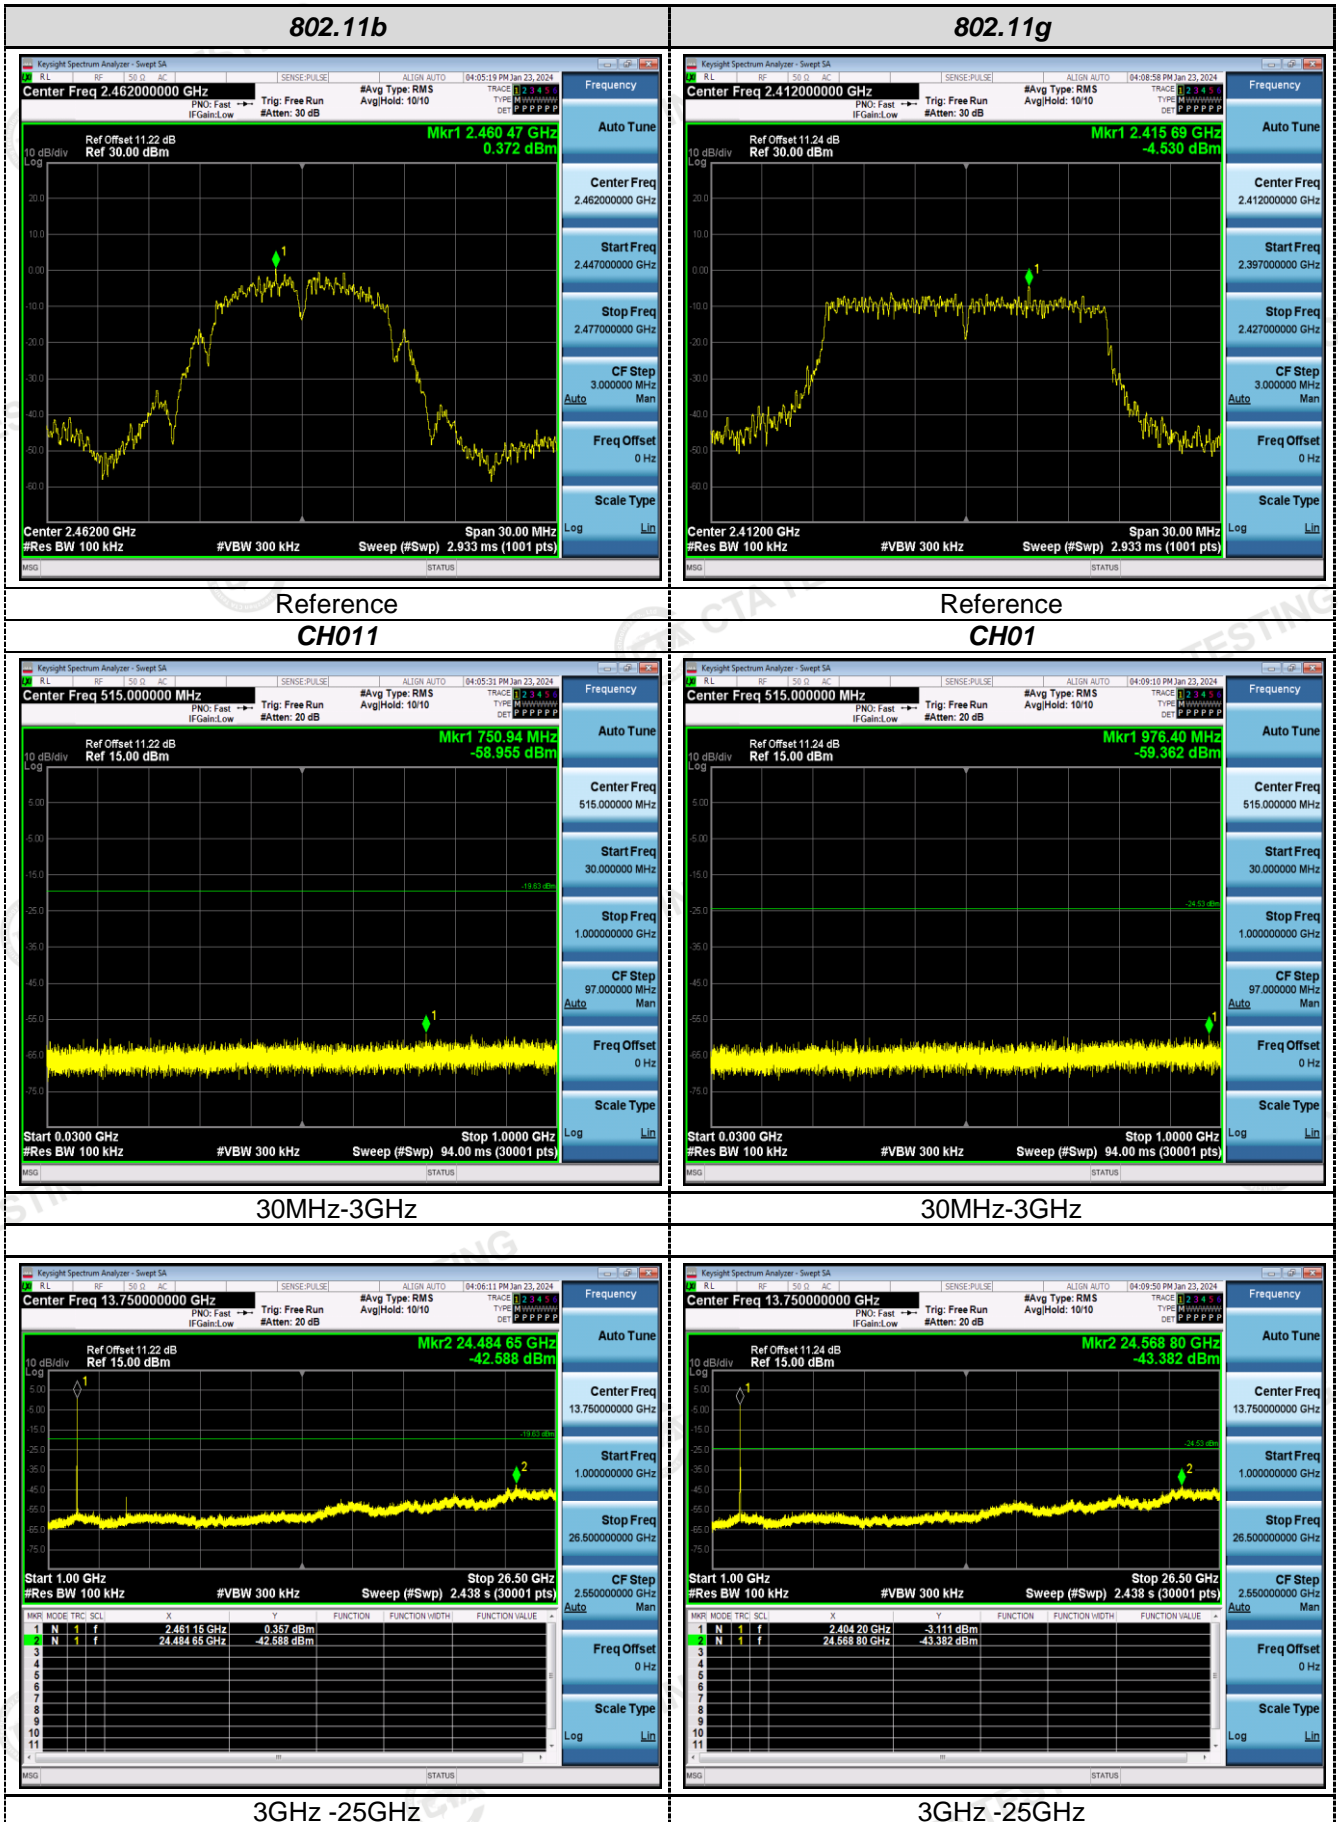

ANT 1:

802.11g

Reference
CH06

Reference
CH11

30MHz-3GHz

30MHz-3GHz

3GHz -25GHz

3GHz -25GHz

802.11n20

Reference
CH01

Reference
CH06

30MHz-3GHz

30MHz-3GHz

3GHz-25GHz

3GHz-25GHz

Reference
CH11

30MHz-3GHz

3GHz -25GHz

ANT 2:

802.11g

Reference
CH06

Reference
CH11

30MHz-3GHz

30MHz-3GHz

3GHz-25GHz

3GHz-25GHz