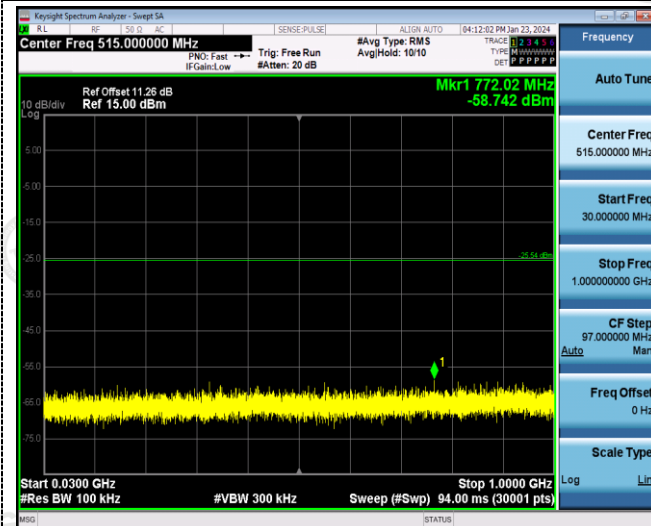

30MHz-3GHz

3GHz -25GHz

ANT 2:

802.11g

Reference
CH06

Reference
CH11

30MHz-3GHz

30MHz-3GHz