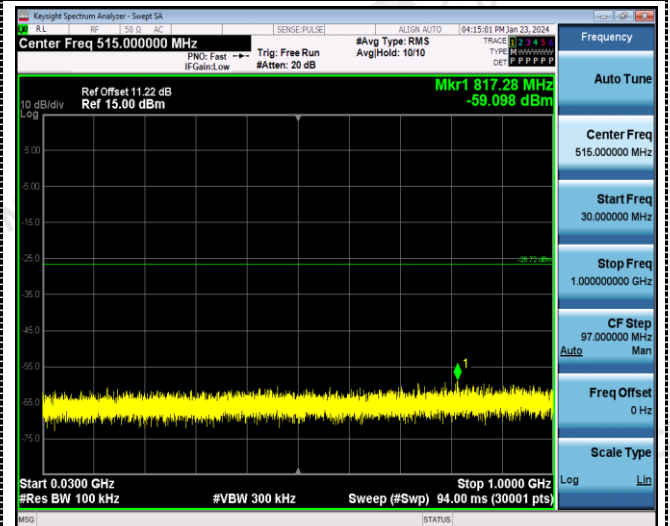

30MHz-3GHz

3GHz -25GHz

ANT 2:

802.11g

Reference
CH06

Reference
CH11

30MHz-3GHz

30MHz-3GHz