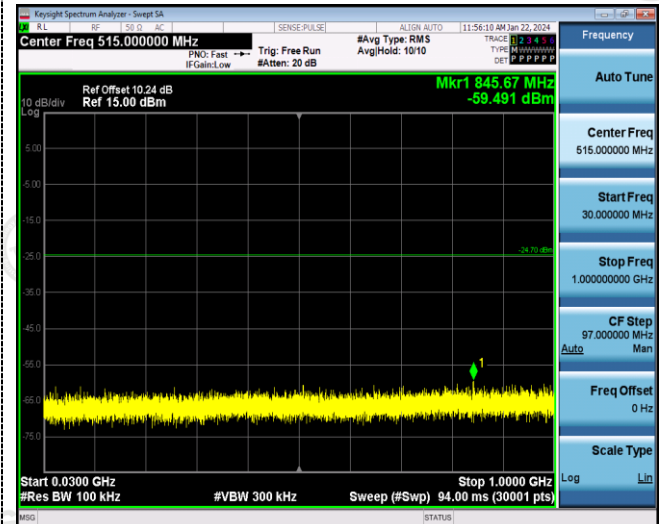

ANT 1:

802.11g

Reference
CH06

Reference
CH11

30MHz-3GHz

30MHz-3GHz

3GHz -25GHz

3GHz -25GHz

802.11n20

Reference
CH01

Reference
CH06

30MHz-3GHz

30MHz-3GHz

3GHz-25GHz

3GHz-25GHz

Reference
CH11