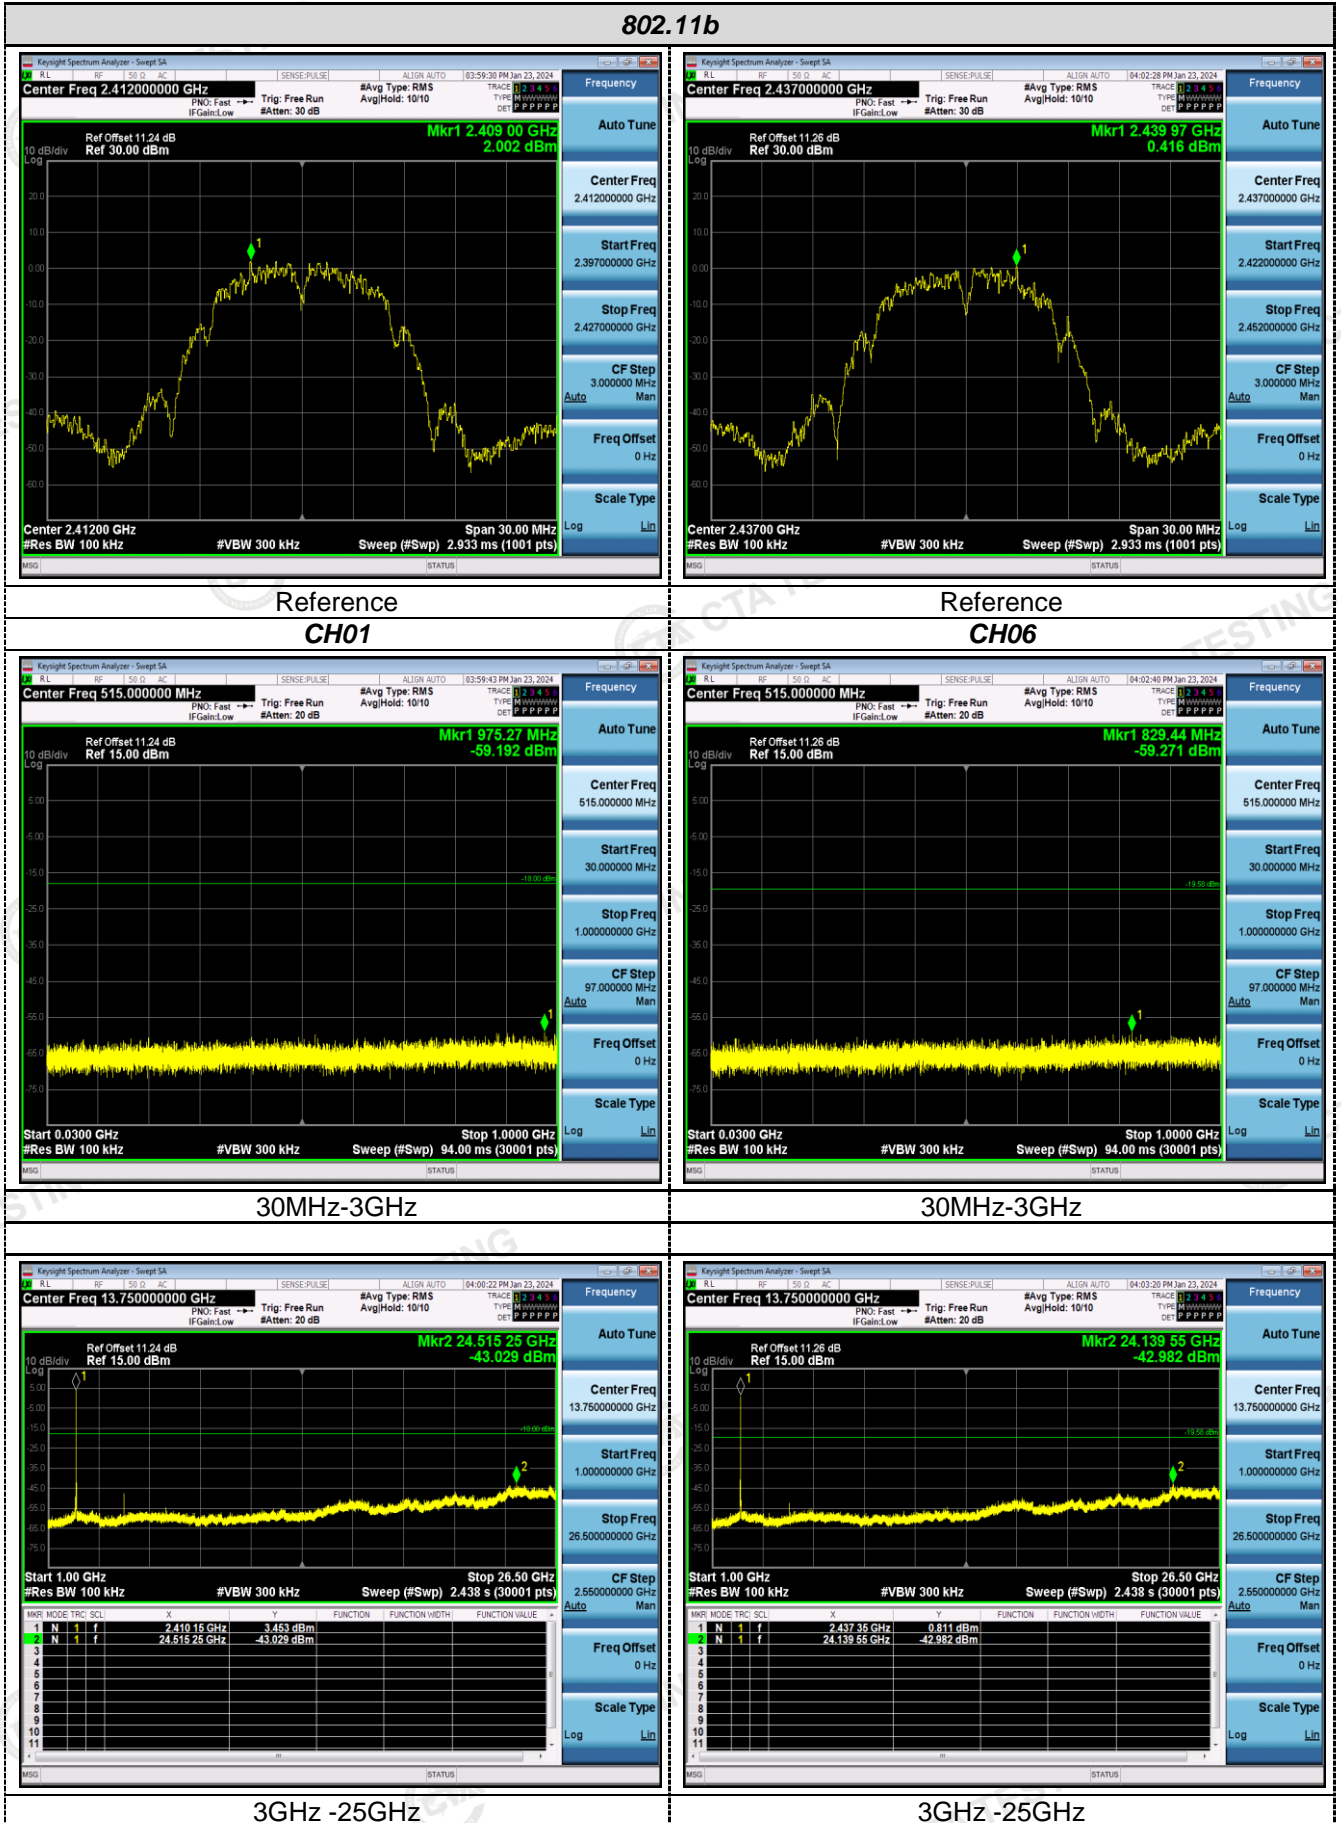

ANT 1:

802.11g

Reference
CH06

Reference
CH11

30MHz-3GHz

30MHz-3GHz

3GHz -25GHz

3GHz -25GHz

802.11n20

Reference
CH01

Reference
CH06

30MHz-3GHz

30MHz-3GHz

3GHz-25GHz

3GHz-25GHz

Reference
CH11

30MHz-3GHz

3GHz -25GHz

ANT 2:

802.11g

Reference
CH06

Reference
CH11

30MHz-3GHz

30MHz-3GHz

3GHz-25GHz

3GHz-25GHz