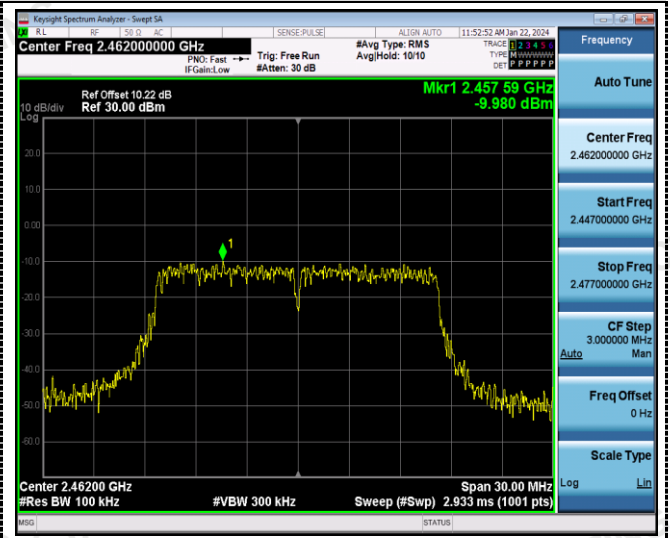

ANT 1:

802.11g

Reference
CH06

Reference
CH11

30MHz-3GHz

30MHz-3GHz

3GHz -25GHz

3GHz -25GHz

802.11n20

Reference
CH01

Reference
CH06

30MHz-3GHz

30MHz-3GHz

3GHz-25GHz

3GHz-25GHz

Reference
CH11