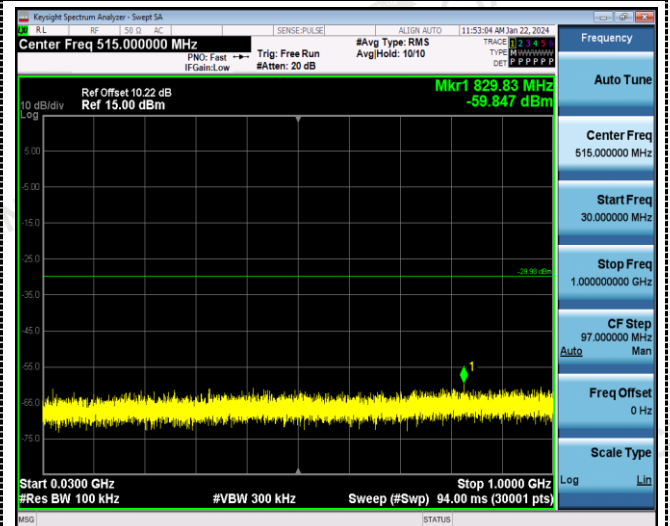

ANT 1:

802.11g

Reference
CH06

Reference
CH11

30MHz-3GHz

30MHz-3GHz

3GHz -25GHz

3GHz -25GHz

802.11n20

Reference
CH01

Reference
CH06

30MHz-3GHz

30MHz-3GHz

3GHz-25GHz

3GHz-25GHz

Reference
CH11