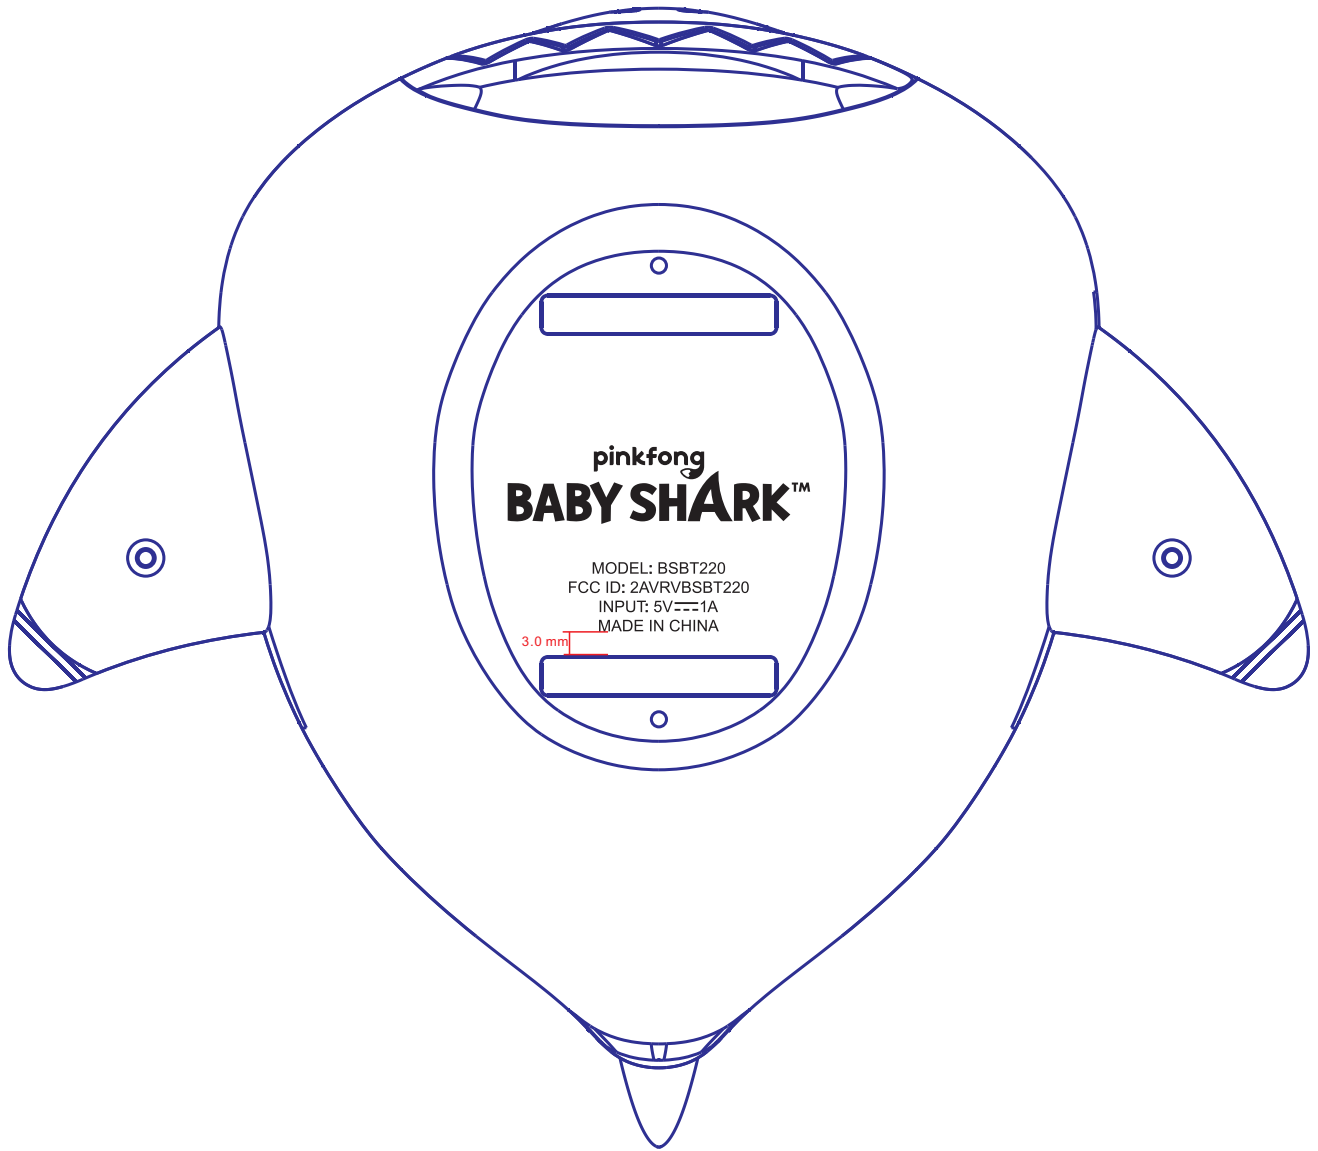

Logo Size:40*10.415mm

Case Color: White

Silk screen color: PANTONE Cool Gray 9 C