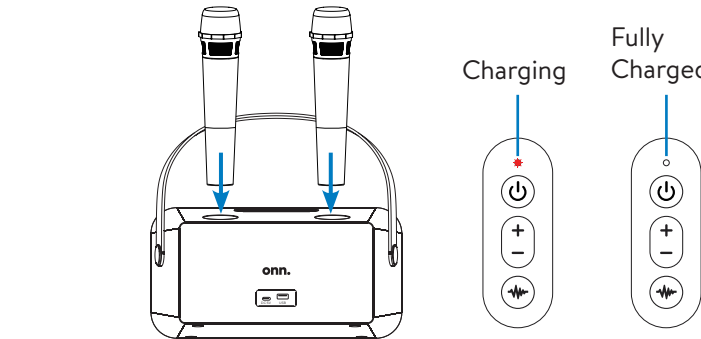

Charging Your Wireless Mics

1. Charge your microphones by inserting them into the charging slots.

2. Red light indicator will start to blink which means the microphones are charging.

3. After 3 hours, your microphones will be fully charged (red light indicator will turn off) and ready for loads of karaoke fun.

Charging Your Portable Karaoke

1. Plug the included USB-C® cable into the karaoke's charging port, and connect the other end of the cable to a power adapter (sold separately).