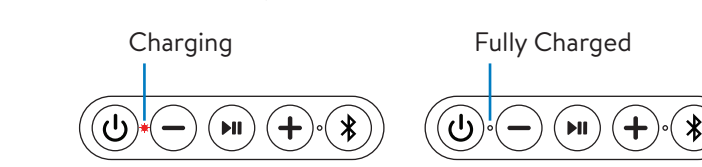

Portable Karaoke

100130735

Overview

Karaoke Buttons

- Power Button**
Press to change LED light effects.
Press and hold to turn the device on/off.
- Volume Up/Next Button**
Press to turn up the volume.
Press and hold to play the next song.
- Pause/Play Button**
Press to pause/play the current track.
- Volume Down/Previous Button**
Press to turn down the volume.
Press and hold to play the previous song.
- Bluetooth® Button**
Press to switch between Bluetooth®/USB modes.
Press and hold to disconnect Bluetooth®.

Microphone Buttons

- Power Button**
Press to pause/play the current track.
Press twice to mute/unmute the mic.
Press and hold to turn the mic on/off.
- Volume Up/Increase Echo**
Press to turn up the volume.
Press and hold to increase echo.
- Volume Down/Decrease Echo**
Press to turn down the volume.
Press and hold to decrease echo.
- Effects Button**
Press to switch between 8 available voice effects.
Press and hold to remove original vocals.
Press and hold again to activate original vocals.

Charging Your Wireless Mics

1. Charge your microphones by inserting them into the charging slots.

2. Red light indicator will start to blink which means the microphones are charging.

3. After 3 hours, your microphones will be fully charged (red light indicator will turn off) and ready for loads of karaoke fun.

Charging Your Portable Karaoke

1. Plug the included USB-C® cable into the karaoke's charging port, and connect the other end of the cable to a power adapter (sold separately).

2. Allow approximately 3.5 hours to fully charge the battery (red light indicator will turn off).