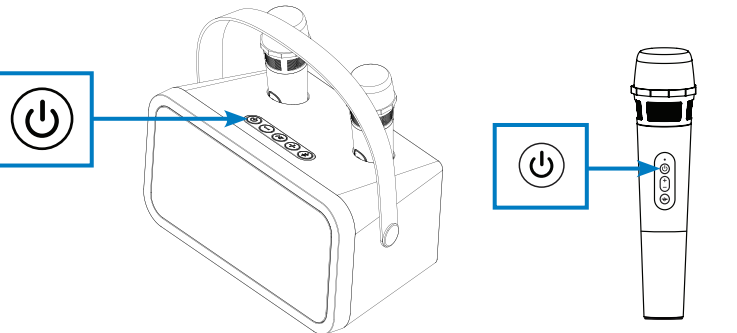

Specs

Horn Output Power
5W*2

Bluetooth® Speaker Frequency Response
130Hz ~ 18KHz

Battery
Built-in rechargeable

Battery Life
Up to 9 Hours*

*Battery life measured as number of playtime hours with volume set at 50%.

Modes
Bluetooth® Mode
Karaoke Mode
USB Mode

Range
33 ft (10m)

Input
USB-C®
USB Input

FCC Warning

This device complies with Part 15 of the FCC Rules. Operation is subject to the following two conditions:
(1) this device may not cause harmful interference, and
(2) this device must accept any interference received, including interference that may cause undesired operation.

Changes or modifications to this product not expressly approved by the party responsible for compliance could void the user's authority to operate the equipment.

This equipment has been tested and found to comply with the limits for a Class B digital device, pursuant to part 15 of the FCC Rules. These limits are designed to provide reasonable protection against harmful interference in a residential installation. This equipment generates, uses and can radiate radio frequency energy and, if not installed and used in accordance with the instructions, may cause harmful interference to radio communications.

FCC Warning (Continued)

However, there is no guarantee that interference will not occur in a particular installation. If this equipment does cause harmful interference to radio or television reception, which can be determined by turning the equipment off and on, the user is encouraged to try to correct the interference by one or more of the following measures:

- Reorient or relocate the receiving antenna.
- Increase the separation between the equipment and receiver.
- Connect the equipment into an outlet on a circuit different from that to which the receiver is connected.
- Consult the dealer or an experienced radio/TV technician for help.

This device has been evaluated to meet general RF exposure requirements. The device can be used in portable exposure conditions without restriction.

FCC ID: 2AVRV100130735
FCC ID: 2AVRVET2290M

Wireless Microphones
Model #: ET2290M