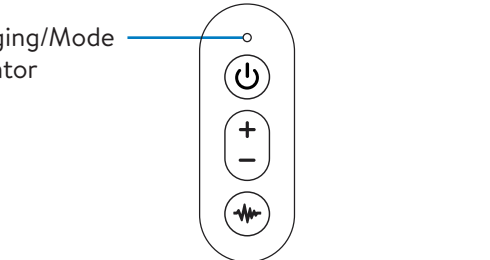

Microphone Light Status

● Red	Low Battery
★ Flashing Red	Charging (off when fully charged)
● Blue	Bluetooth® Mode
★ Flashing Blue	Bluetooth® Pairing

Troubleshooting

If your onn. portable karaoke is not functioning as expected, you may perform a reset. Press and hold the **Power** button for approximately 10 seconds until the device shuts down completely. Then, power it on again to enjoy your karaoke experience.

You may also reset your wireless microphones by pressing and holding the **Power** button on each microphone for 10 seconds. The microphones will power off and then power on again as usual.