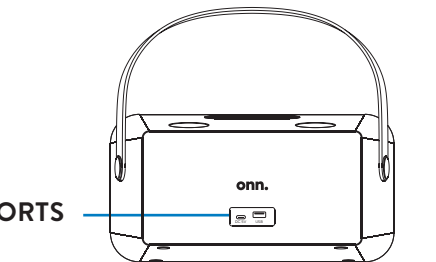

Portable Karaoke

100130735

Overview

Karaoke Buttons

- Power Button**
Press to change LED light effects.
Press and hold to turn the device on/off.
- Volume Up/Next Button**
Press to turn up the volume.
Press and hold to play the next song.
- Pause/Play Button**
Press to pause/play the current track.
- Volume Down/Previous Button**
Press to turn down the volume.
Press and hold to play the previous song.
- Bluetooth® Button**
Press to switch between Bluetooth®/USB modes.
Press and hold to disconnect Bluetooth®.