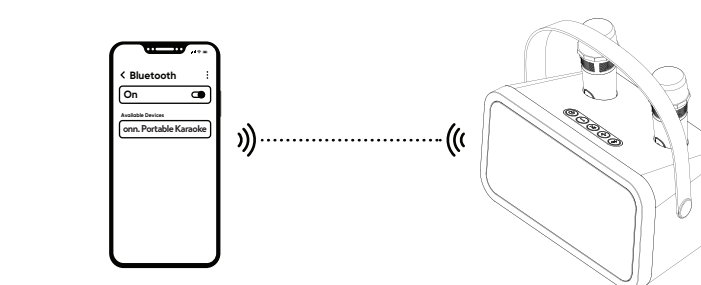

Charging Your Wireless Mics

1. Charge your microphones by inserting them into the charging slots.

2. Red light indicator will start to blink which means the microphones are charging.

3. After 3 hours, your microphones will be fully charged (red light indicator will turn off) and ready for loads of karaoke fun.

Charging Your Portable Karaoke

1. Plug the included USB-C® cable into the karaoke's charging port, and connect the other end of the cable to a power adapter (sold separately).

2. Allow approximately 3.5 hours to fully charge the battery (red light indicator will turn off).

Note: We recommend using a USB wall adapter with a 5V/2A output.

Initial Setup

1. Once your karaoke and wireless microphones are fully charged, press and hold the **Power** button until you hear a prompt indicating the device has entered Bluetooth® pairing mode.
2. On your smartphone or tablet, search for the Bluetooth® device named **"onn. Portable Karaoke"** and tap to connect.
3. A prompt will play once pairing is successful.