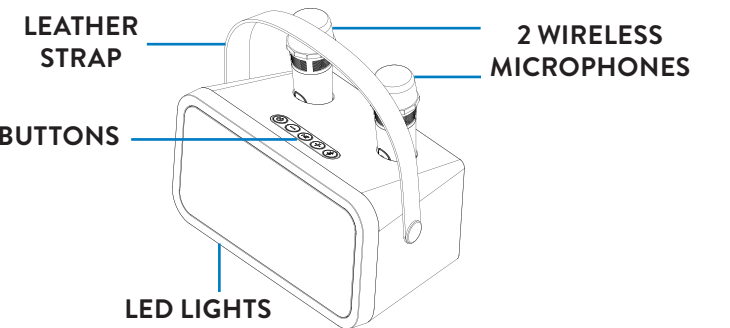

Portable Karaoke

100130735

Overview

Karaoke Buttons

- Power Button**
Press to change LED light effects.
Press and hold to turn the device on/off.
- Volume Up/Next Button**
Press to turn up the volume.
Press and hold to play the next song.
- Pause/Play Button**
Press to pause/play the current track.
- Volume Down/Previous Button**
Press to turn down the volume.
Press and hold to play the previous song.
- Bluetooth® Button**
Press to switch between Bluetooth®/USB modes.
Press and hold to disconnect Bluetooth®.