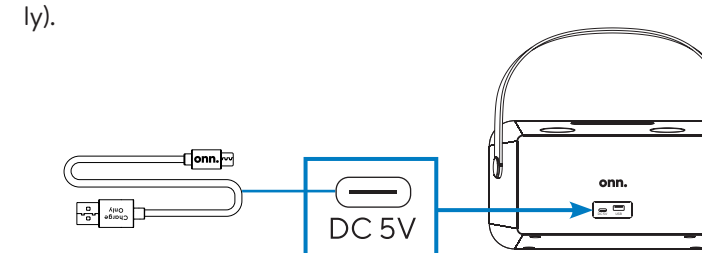

2. Allow approximately 3.5 hours to fully charge the battery (red light indicator will turn off).