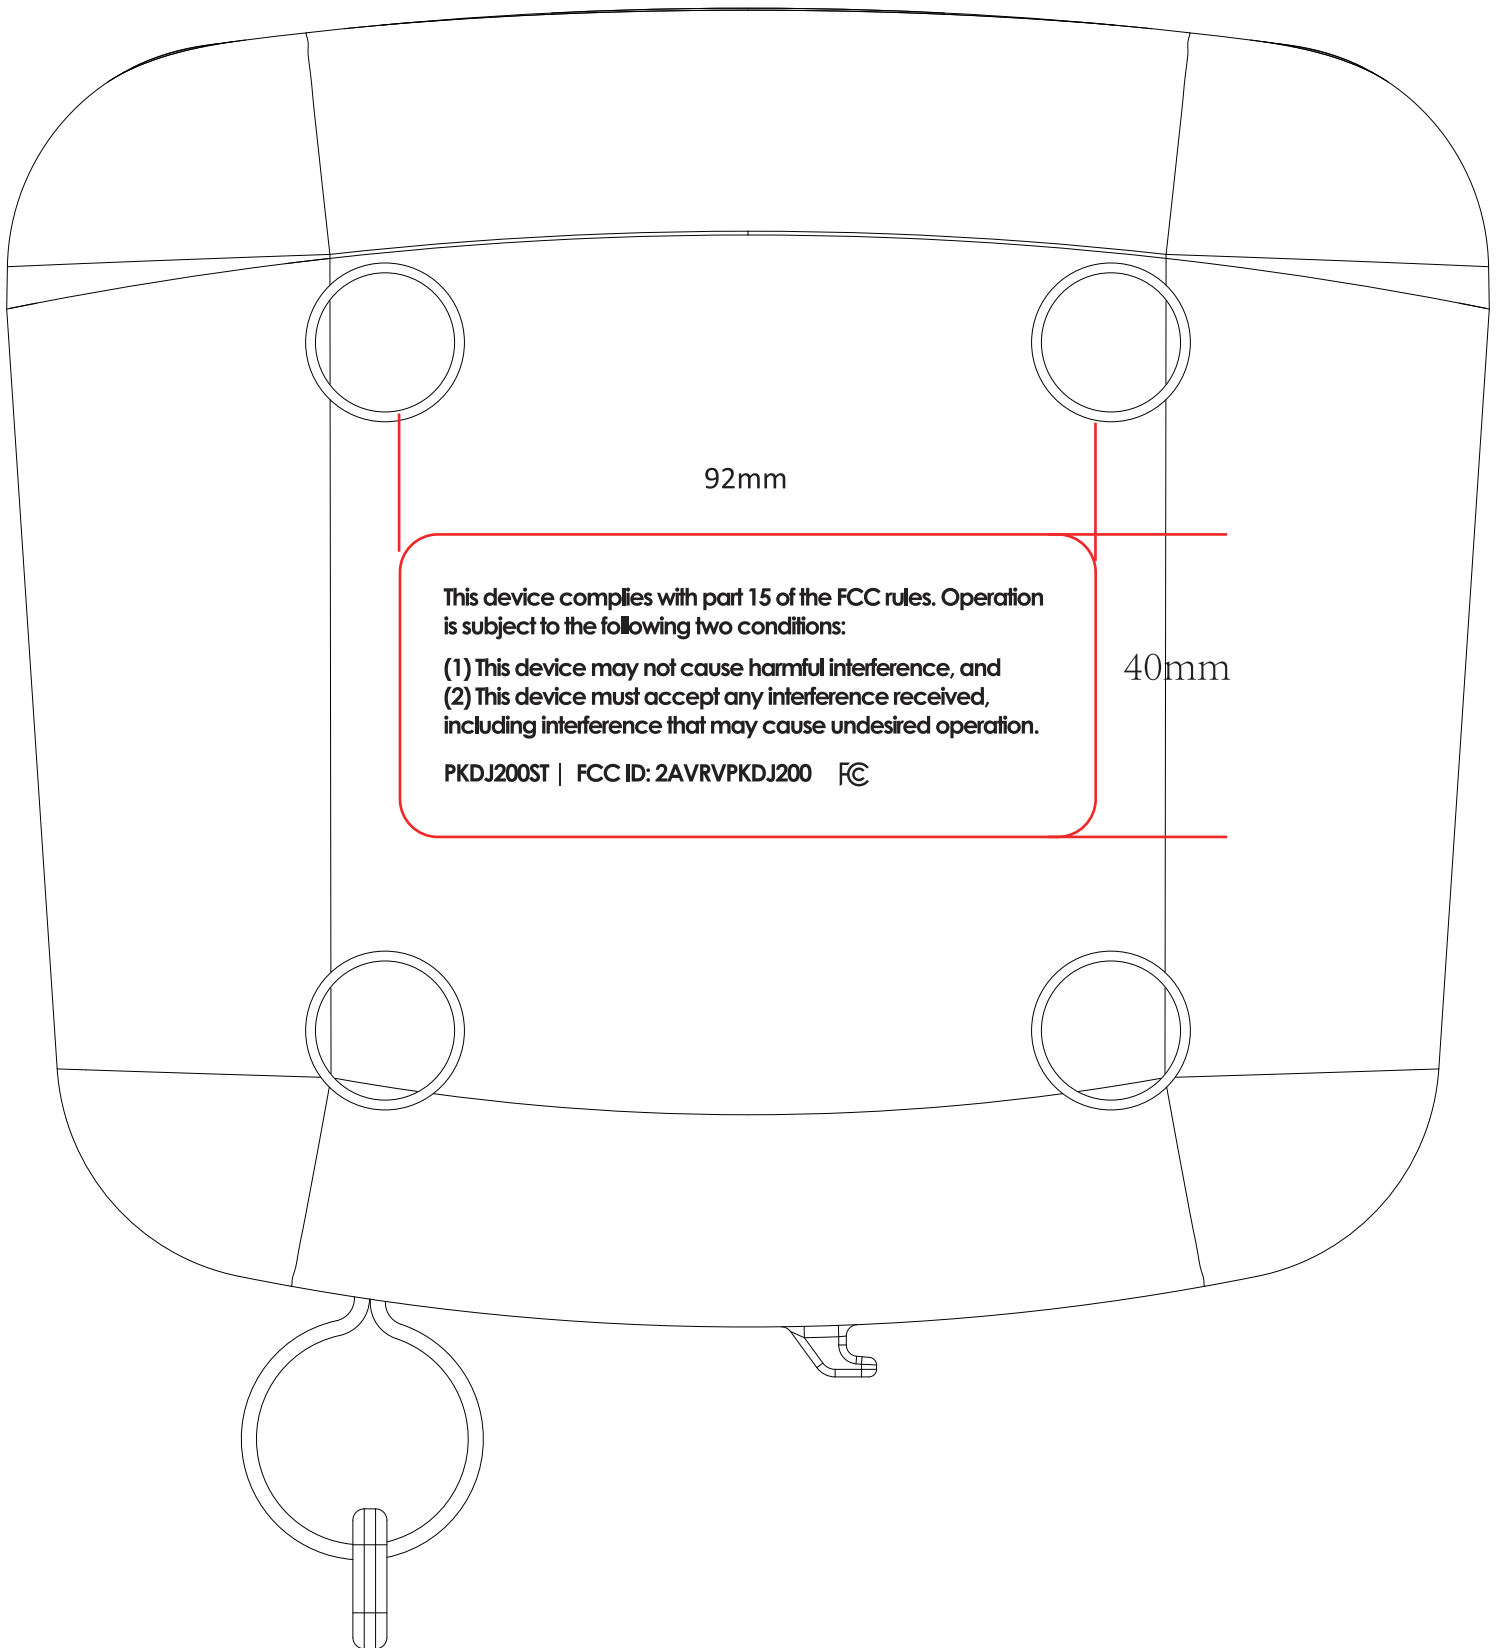

Packed Party DJ Speaker - Stripe

Model : PKDJ200ST