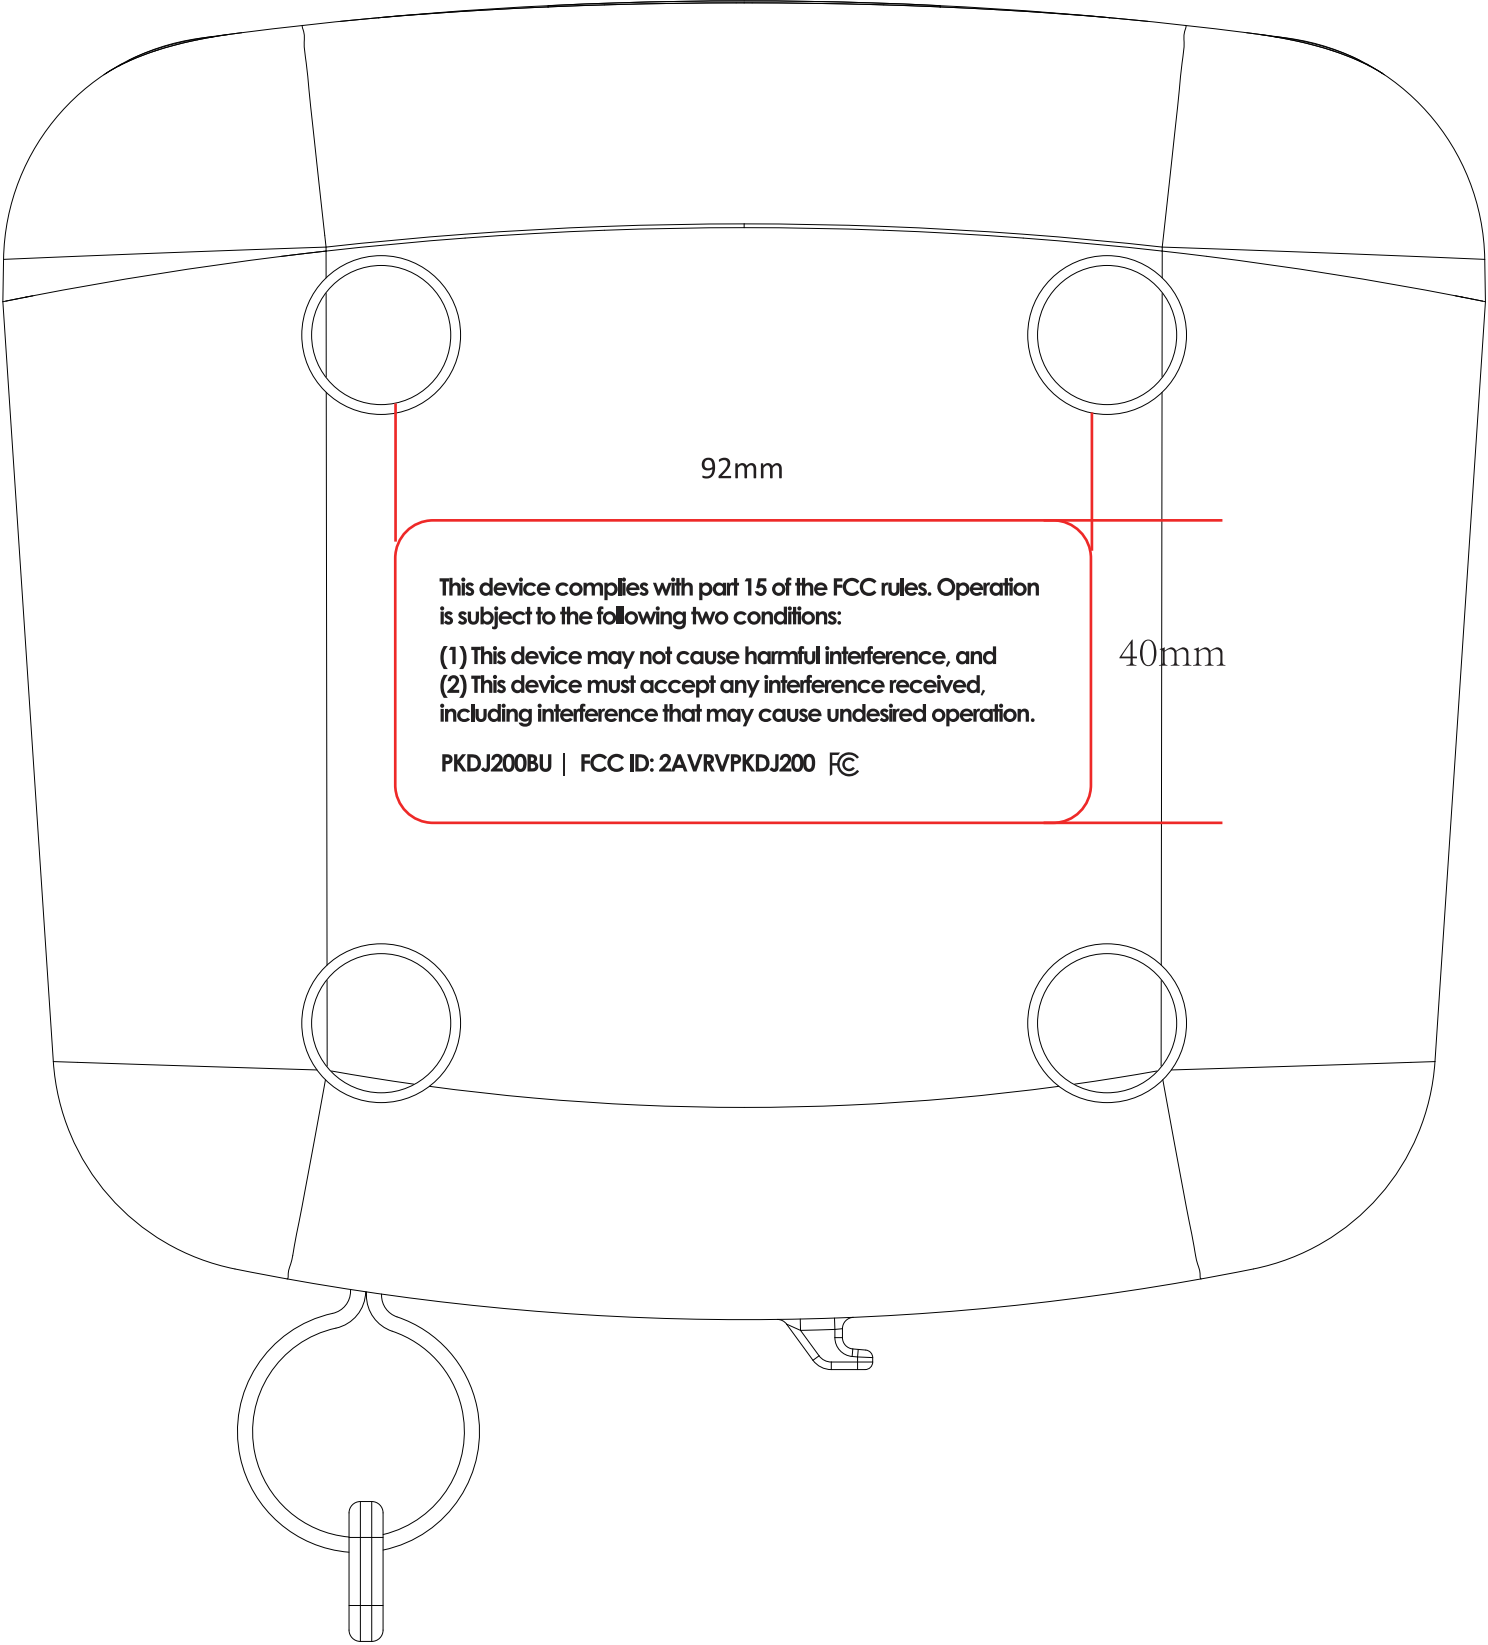

## Model : PKDJ200BU

92mm

**This device complies with part 15 of the FCC rules. Operation is subject to the following two conditions:**

- (1) This device may not cause harmful interference, and**
- (2) This device must accept any interference received, including interference that may cause undesired operation.**

40mm

PKDJ200BU | FCC ID: 2AVRVPKDJ200 