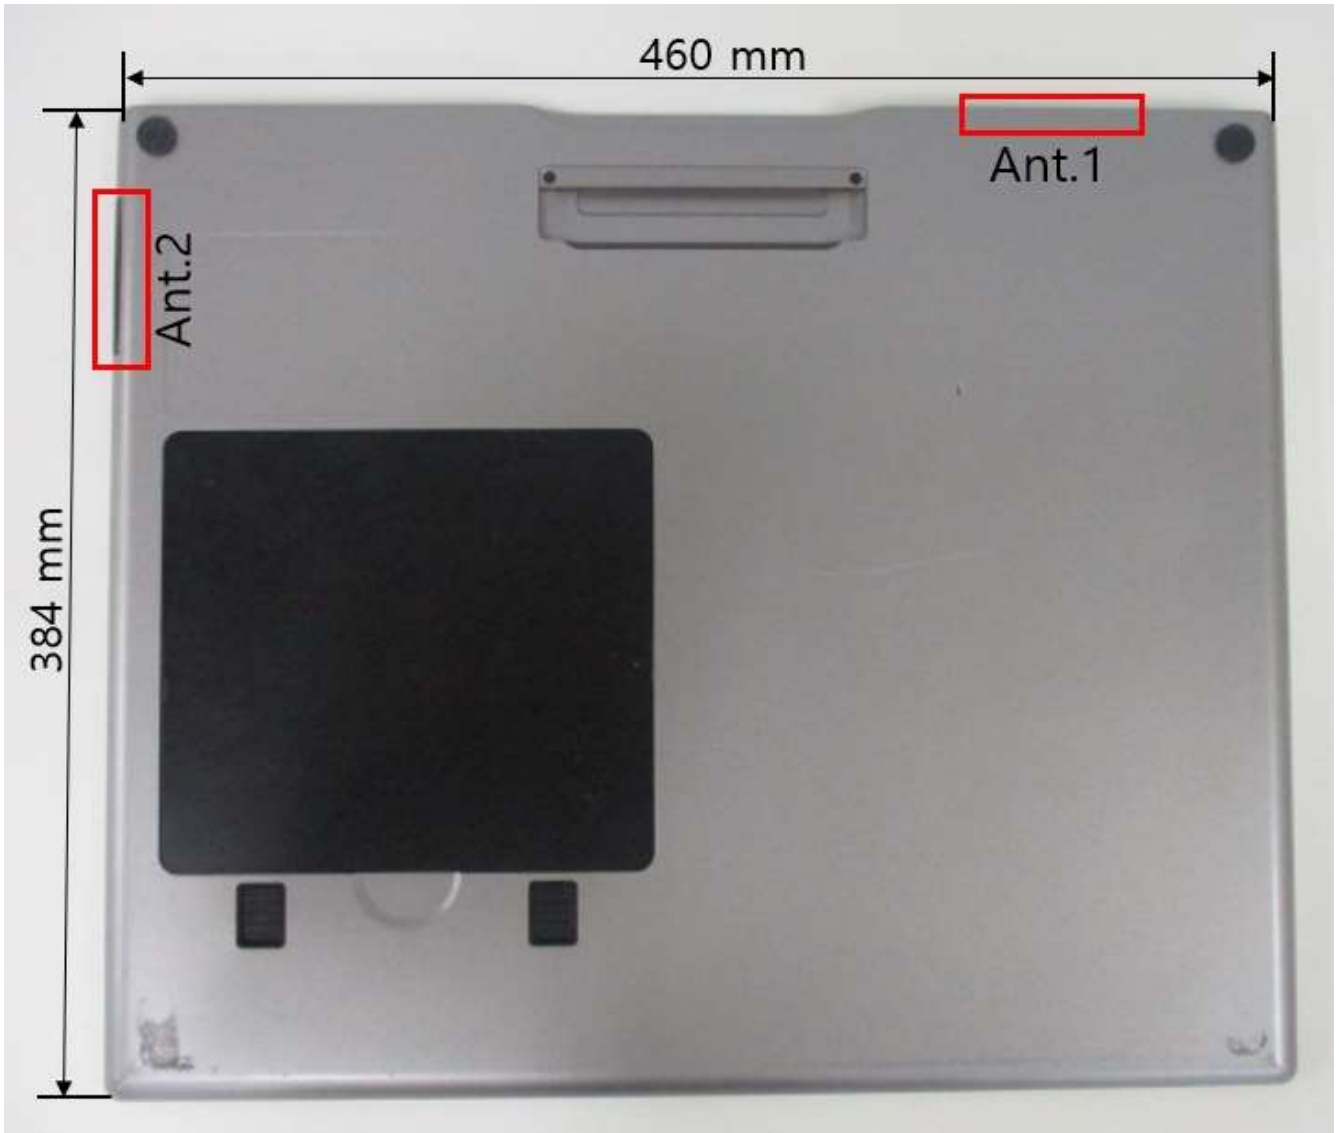

FCC SAR Test Setup Photo

DUT Antenna Diagram & SAR Test Setup Photographs

DUT Antenna Diagram

Note: Exact antenna dimensions and separation distances are shown in the Technical Descriptions in the FCC Filing.

EUT Photo

Front Side of EUT

Rear Side of EUT

This report shall not be reproduced except in full, without the written approval of KES Co., Ltd.
The results shown in this test report refer only to the sample(s) tested unless otherwise stated.
The authenticity of the test report, contact shchoi@kes.co.kr