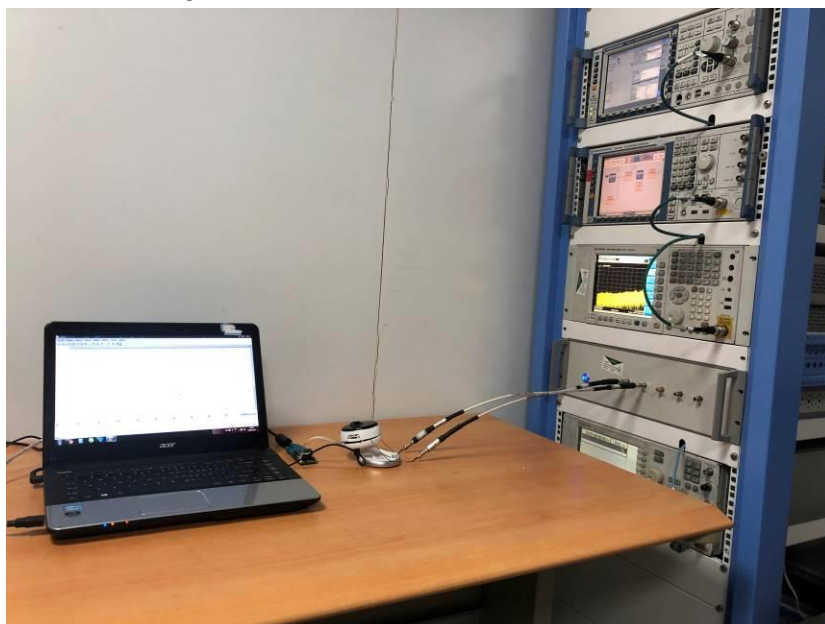

Test Setup Photos-FCC

Applicant:	SecureNet Technologies, LLC
Address of Applicant:	3451 Triumph Blvd #202, Lehi UT 84043 United States
Equipment Under Test (EUT):	
Product Name:	2MP Wireless Indoor Camera
Model No.:	IF2A

1 Contents

	Page
1 CONTENTS.....	2
2 EQUIPMENT UNDER TEST PICTURES	3
2.1 Conducted Emissions at AC Power Line (150kHz-30MHz) Test Setup	3
2.2 RF Conducted Test Setup.....	3
2.3 Radiated Emission Test Setup.....	4

2 EQUIPMENT UNDER TEST PICTURES

2.1 Conducted Emissions at AC Power Line (150kHz-30MHz) Test Setup

2.2 RF Conducted Test Setup

2.3 Radiated Emission Test Setup

30MHz to 1GHz

Above 1GHz

End