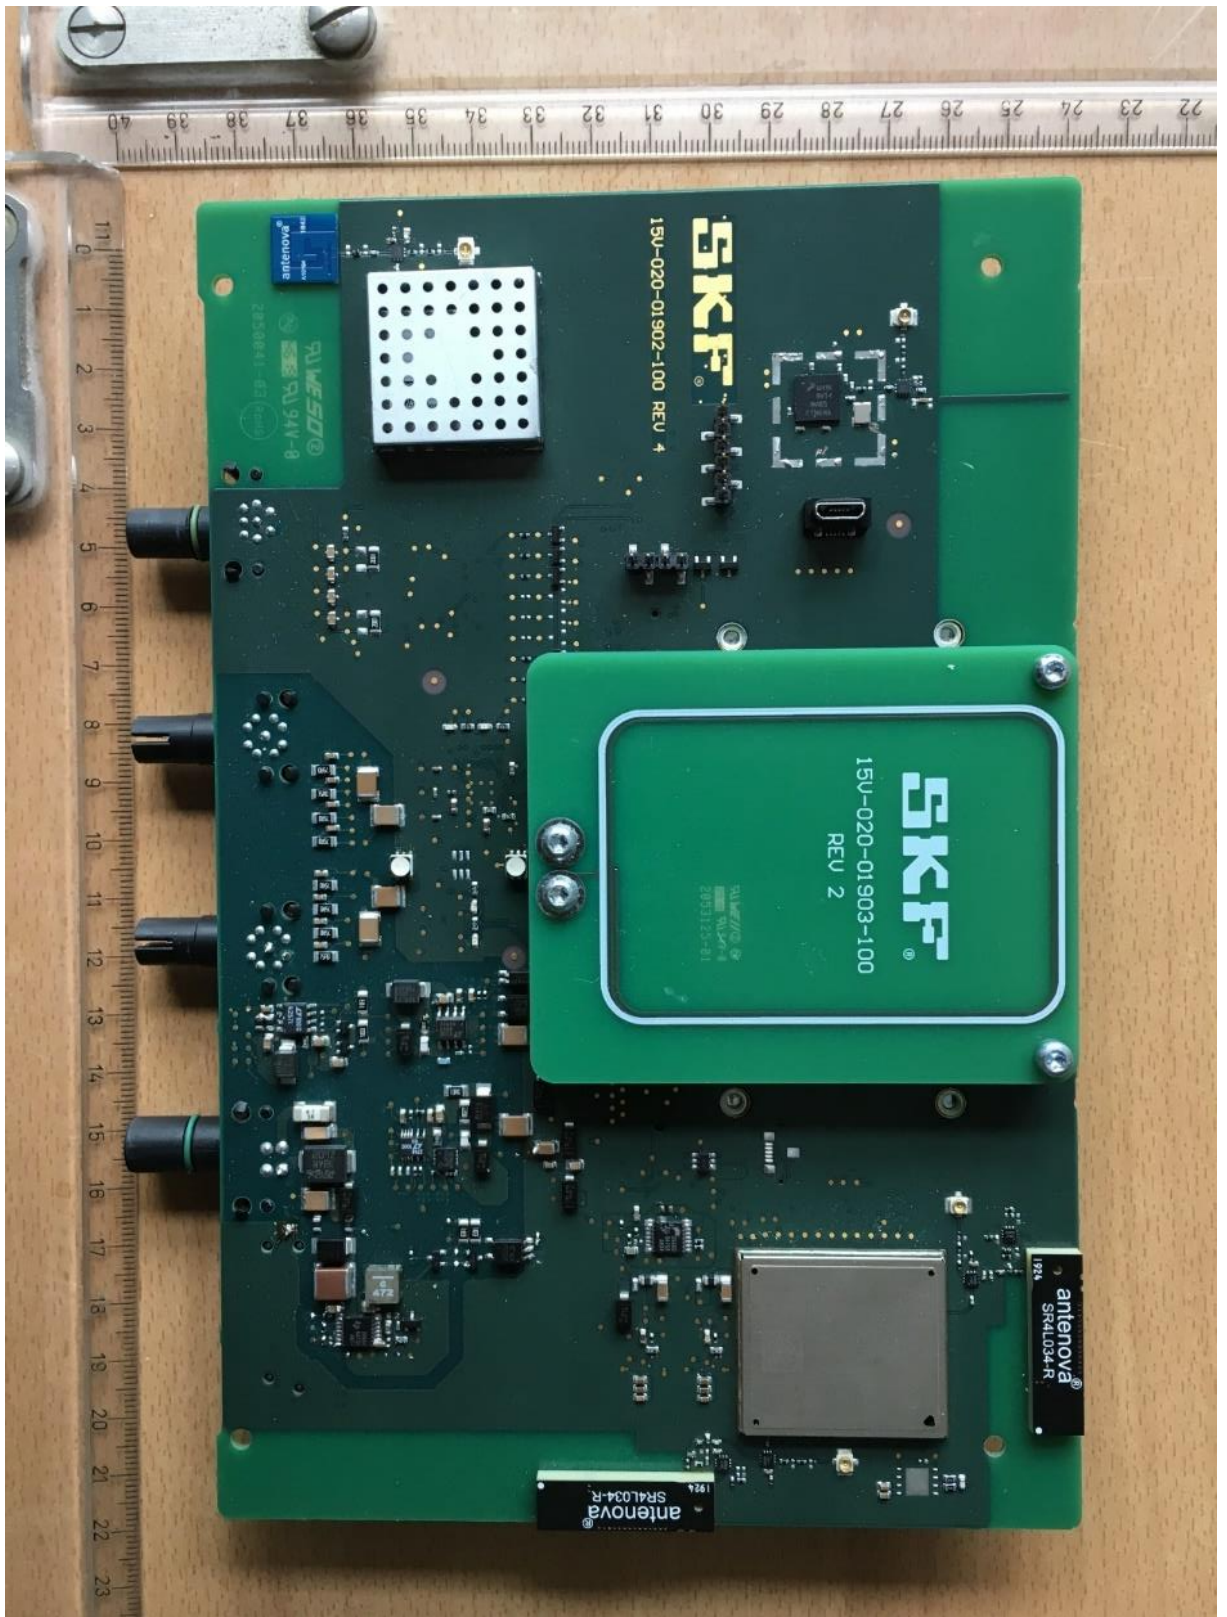

PCBA Assembly Bottom View

CMWA6600 – Enlight Collect Gateway

2AVQ2-CMWA6600 – Internal Photos

Rev A – Release 1.1 - June 25, 2020 - LGO

PCBA Assembly – Top View