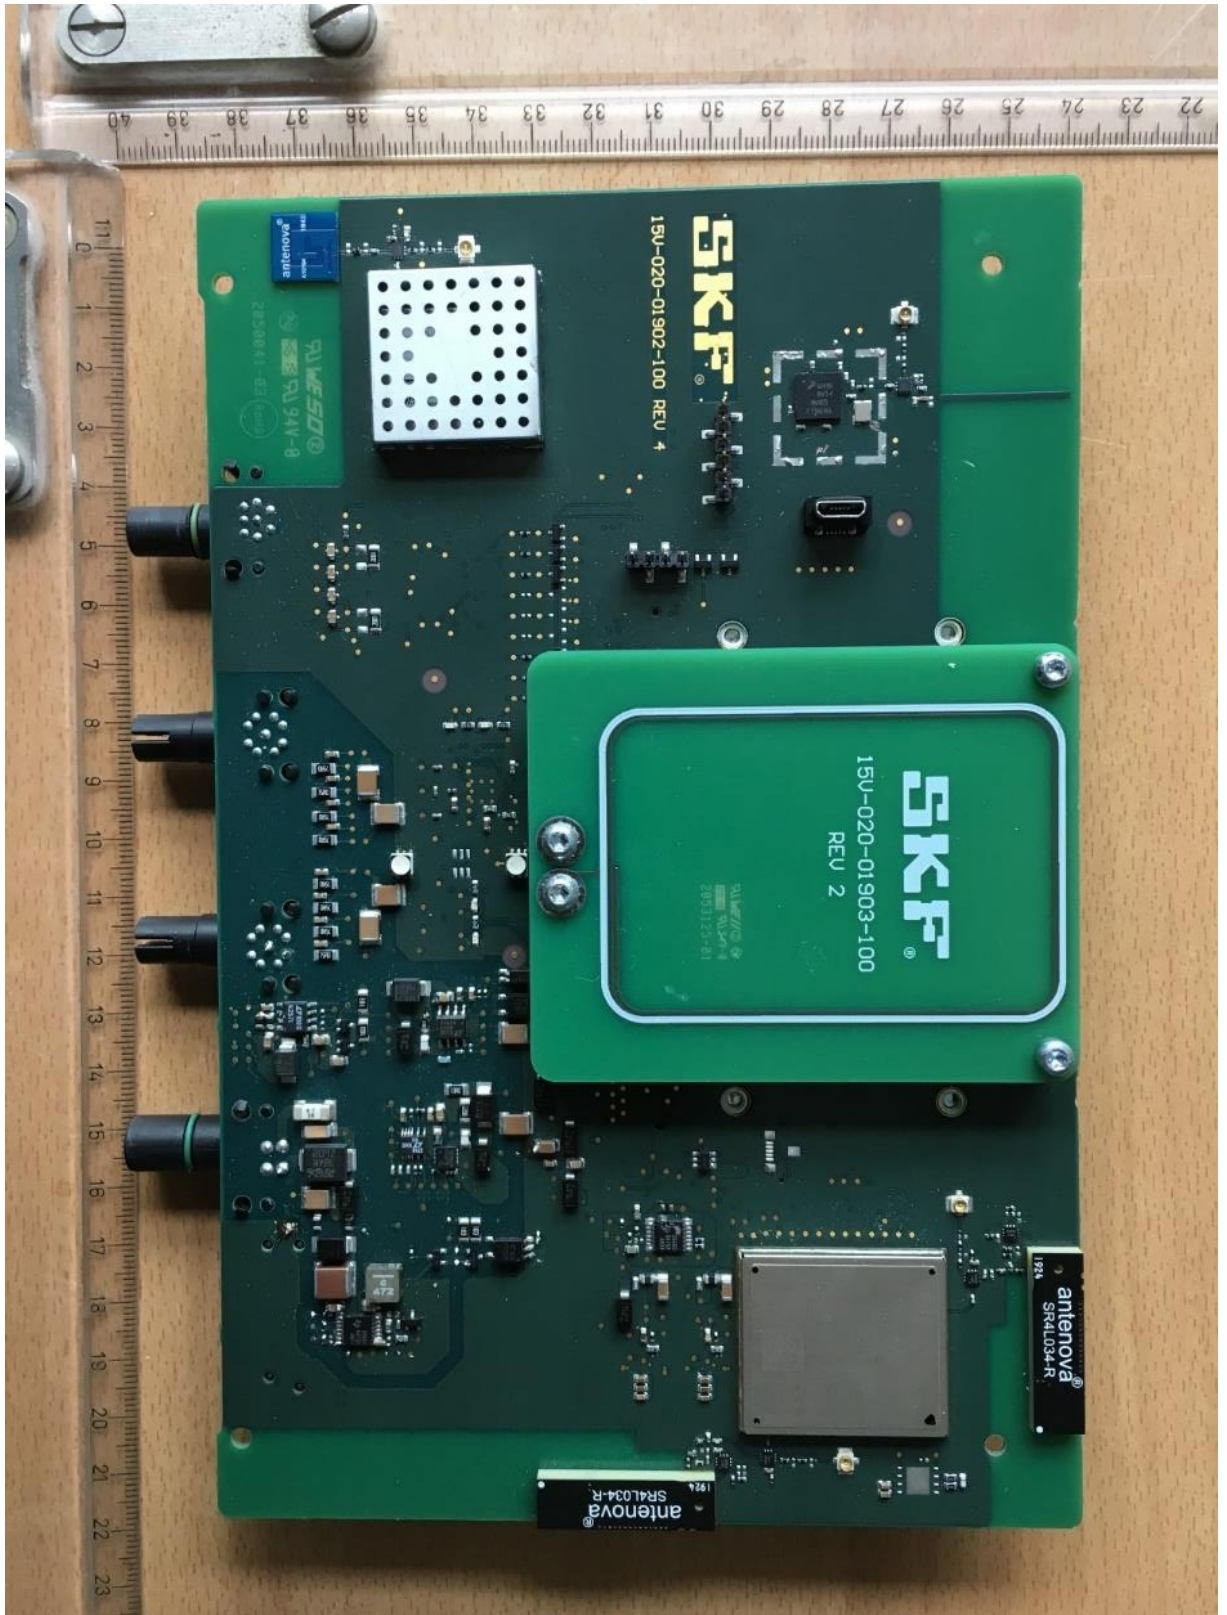

CMWA6600 – Enlight Collect Gateway

2AVQ2-CMWA6600 – Internal Photos

Rev A – Release 1.1 - June 25, 2020 - LGO

PCBA Assembly Bottom View