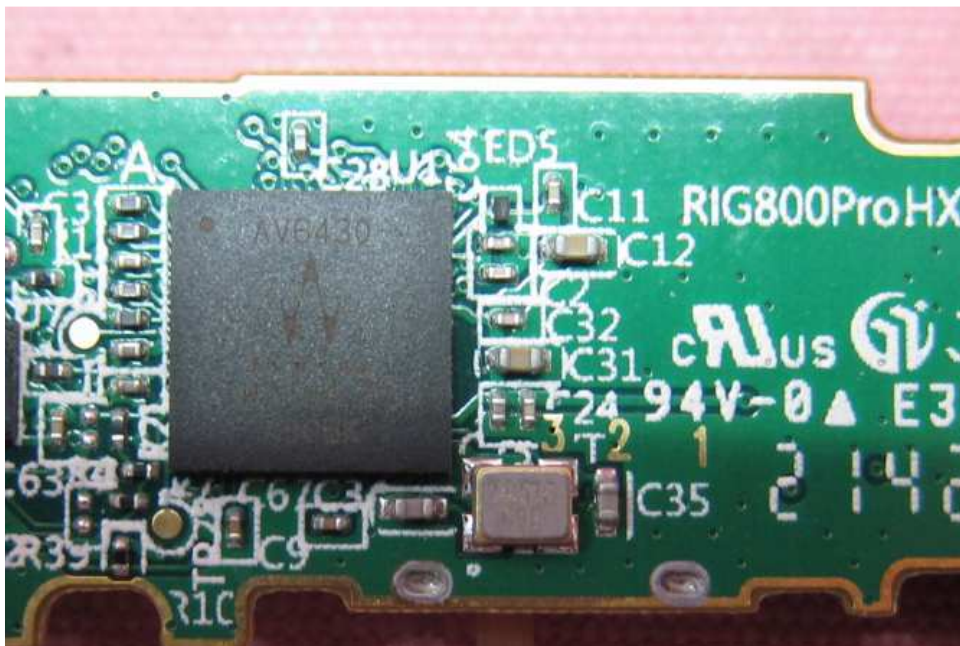

Equipment Photographs

(Internal)

Equipment Photographs

(Internal)

INTERTEK TESTING SERVICE

Report No.: HK21070499

Equipment Photographs

(Internal)