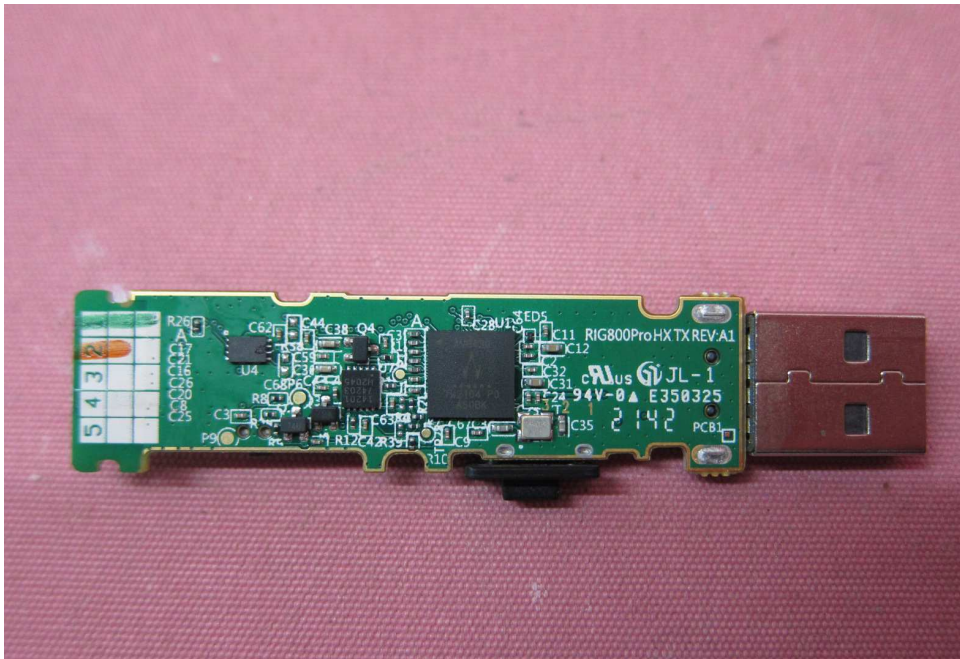

Equipment Photographs

(Internal)

Equipment Photographs

(Internal)

INTERTEK TESTING SERVICE

Report No.: HK21070499

Equipment Photographs

(Internal)