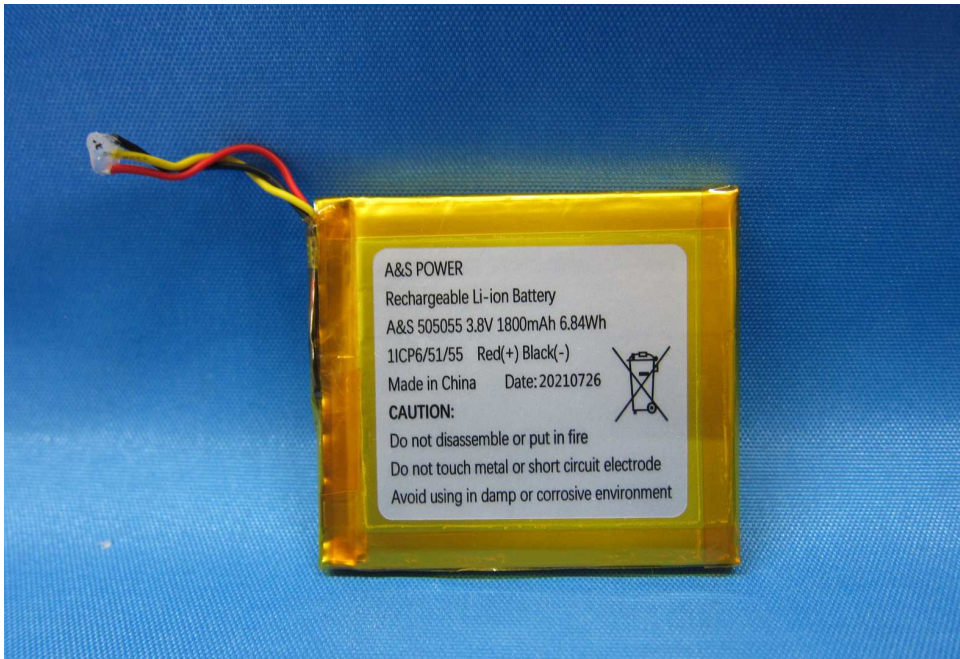

Equipment Photographs

(Internal)

Equipment Photographs

(Internal)

INTERTEK TESTING SERVICE

Report No.: HK21070499

Equipment Photographs

(Internal)