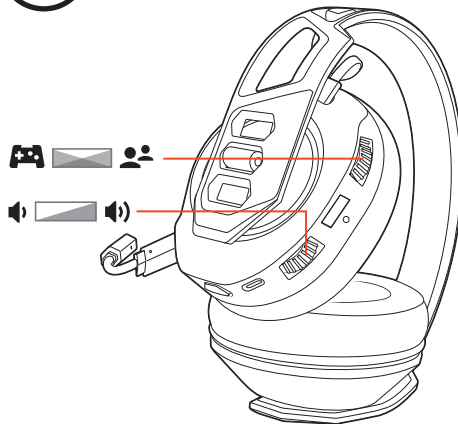

POWER / ALIMENTATION

www.nacongaming.com

MUTE / MODE DISCRÉTION

VOLUME / VOLUME

MIC MONITORING / RETOUR DE MICRO

Press and hold
Voice

- ♪ Mic monitor Low
- ♪♪ Mic monitor Medium
- ♪♪♪ Mic monitor High

RIG