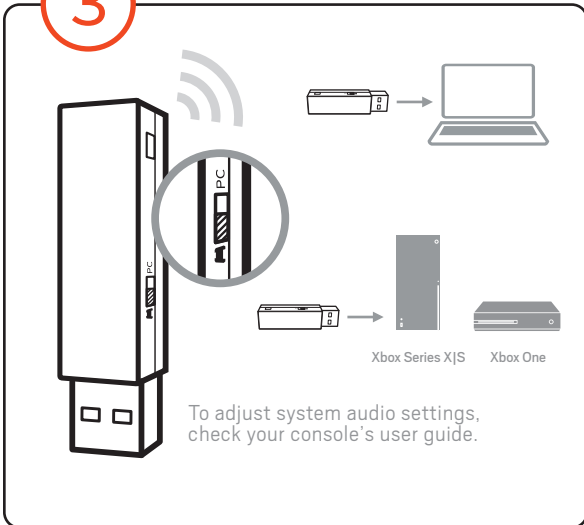

RIG 700HX

1

FIT / AJUSTEMENT

2

CHARGE / CHARGER

3

CONNECT / CONNEXION

4

POWER / ALIMENTATION

www.nacongaming.com

MUTE / MODE DISCRÉTION

VOLUME / VOLUME

MIC MONITORING / RETOUR DE MICRO

Press and hold
Voice

- ♪ Mic monitor Low
- ♪♪ Mic monitor Medium
- ♪♪♪ Mic monitor High

RIG