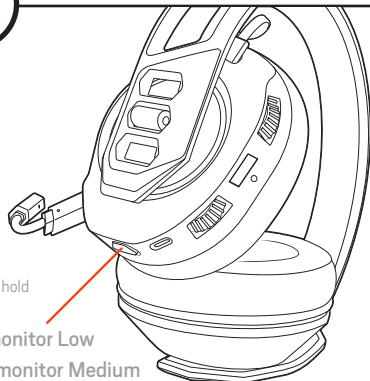

POWER / ALIMENTATION

www.nacongaming.com

MUTE / MODE DISCRÉTION

VOLUME / VOLUME

MIC MONITORING / RETOUR DE MICRO

Press and hold
Voice

- ♪ Mic monitor Low
- ♪♪ Mic monitor Medium
- ♪♪♪ Mic monitor High

RIG