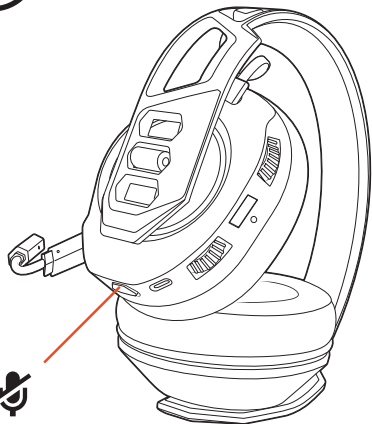

RIG 700HX

1

FIT / AJUSTEMENT

2

CHARGE / CHARGER

3

CONNECT / CONNEXION

4

POWER / ALIMENTATION

www.nacongaming.com

MUTE / MODE DISCRÉTION

VOLUME / VOLUME

MIC MONITORING / RETOUR DE MICRO

Press and hold
Voice

- ♪ Mic monitor Low
- ♪♪ Mic monitor Medium
- ♪♪♪ Mic monitor High

RIG