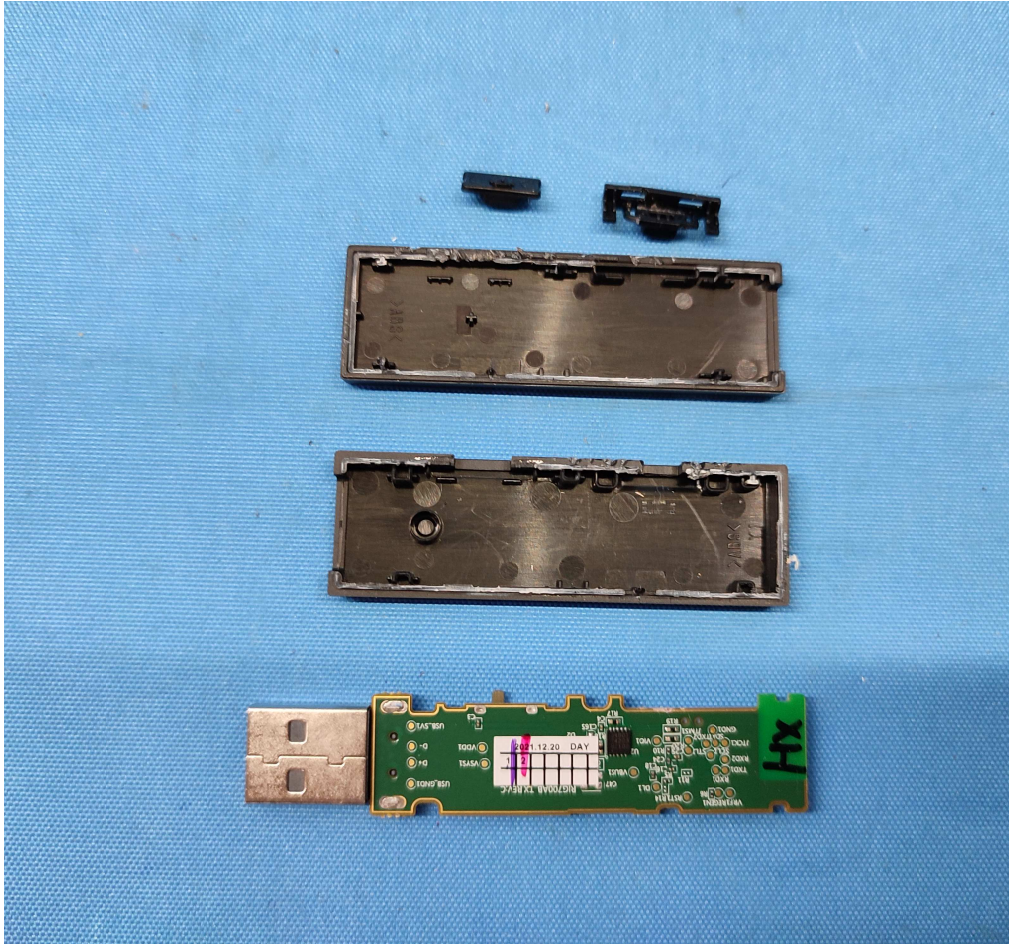

## Equipment Photographs

(Internal)

---

FCC ID: 2AVPR-7HXAR  
IC: 25872-7HX