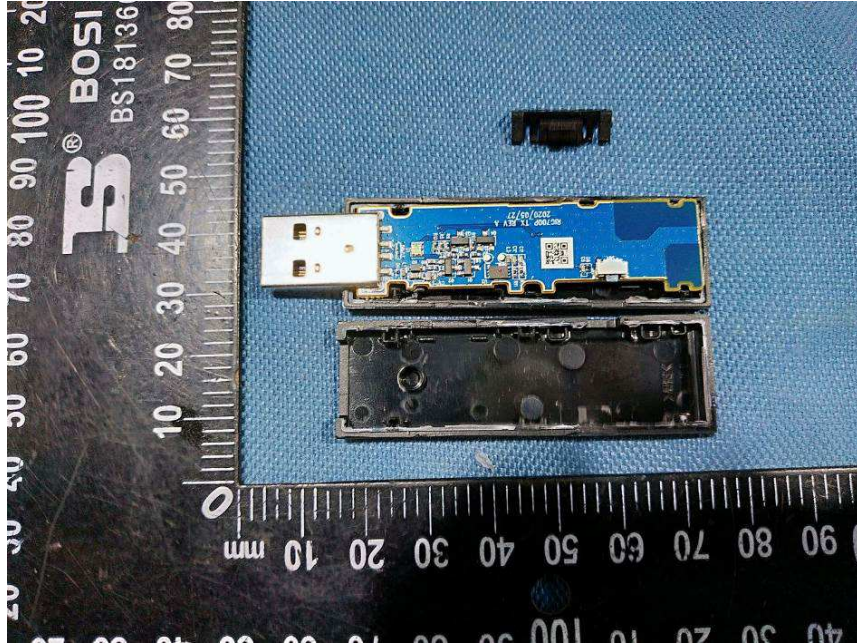

INTERTEK TESTING SERVICE

Equipment Photographs

(Internal)

INTERTEK TESTING SERVICE

Equipment Photographs

(Internal)

FCC ID: 2AVPR-7HS
IC: 25872-7HS

INTERTEK TESTING SERVICE

Equipment Photographs

(Internal)

INTERTEK TESTING SERVICE

Equipment Photographs

(Internal)