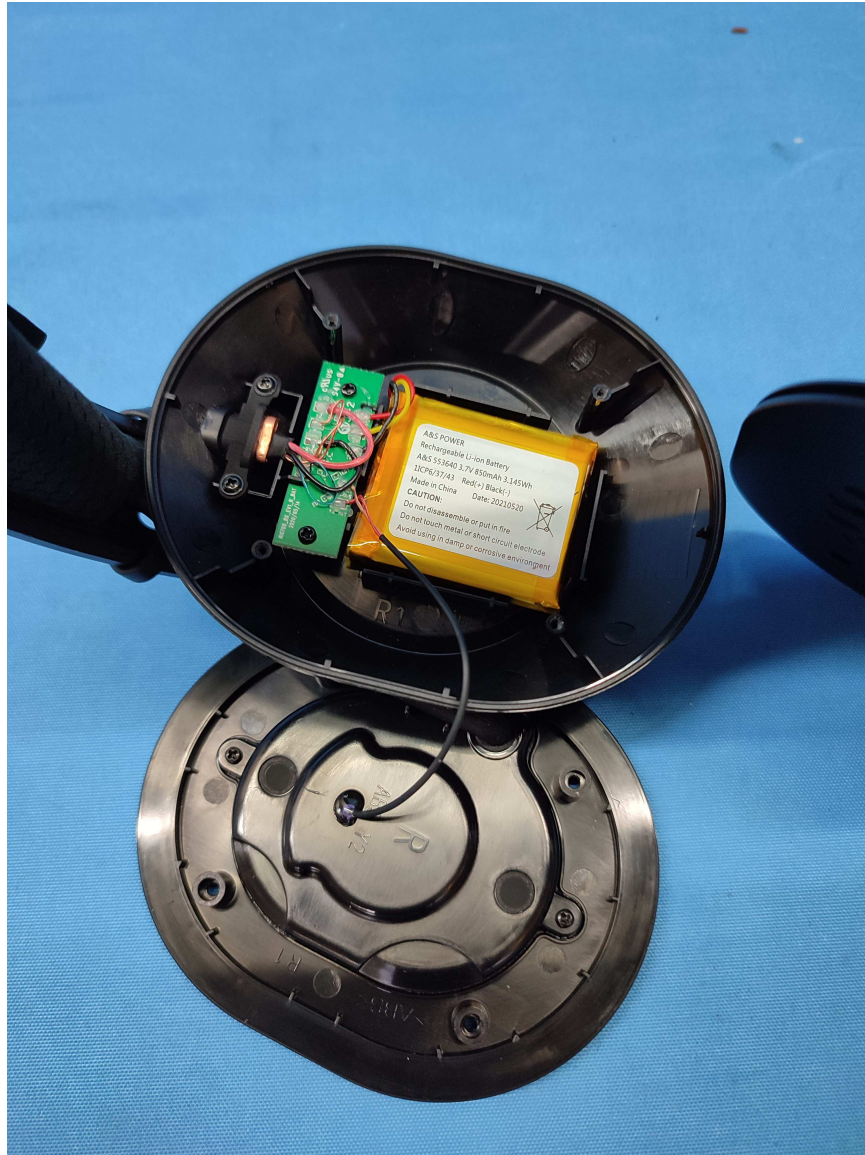

INTERTEK TESTING SERVICE

Equipment Photographs

(Internal)

INTERTEK TESTING SERVICE

Equipment Photographs

(Internal)

FCC ID: 2AVPR-700AR
IC: 25872-700

INTERTEK TESTING SERVICE

Equipment Photographs

(Internal)

INTERTEK TESTING SERVICE

Equipment Photographs

(Internal)

INTERTEK TESTING SERVICE

Equipment Photographs

(Internal)

INTERTEK TESTING SERVICE

Equipment Photographs

(Internal)

FCC ID: 2AVPR-700AR
IC: 25872-700

INTERTEK TESTING SERVICE

Equipment Photographs

(Internal)

INTERTEK TESTING SERVICE