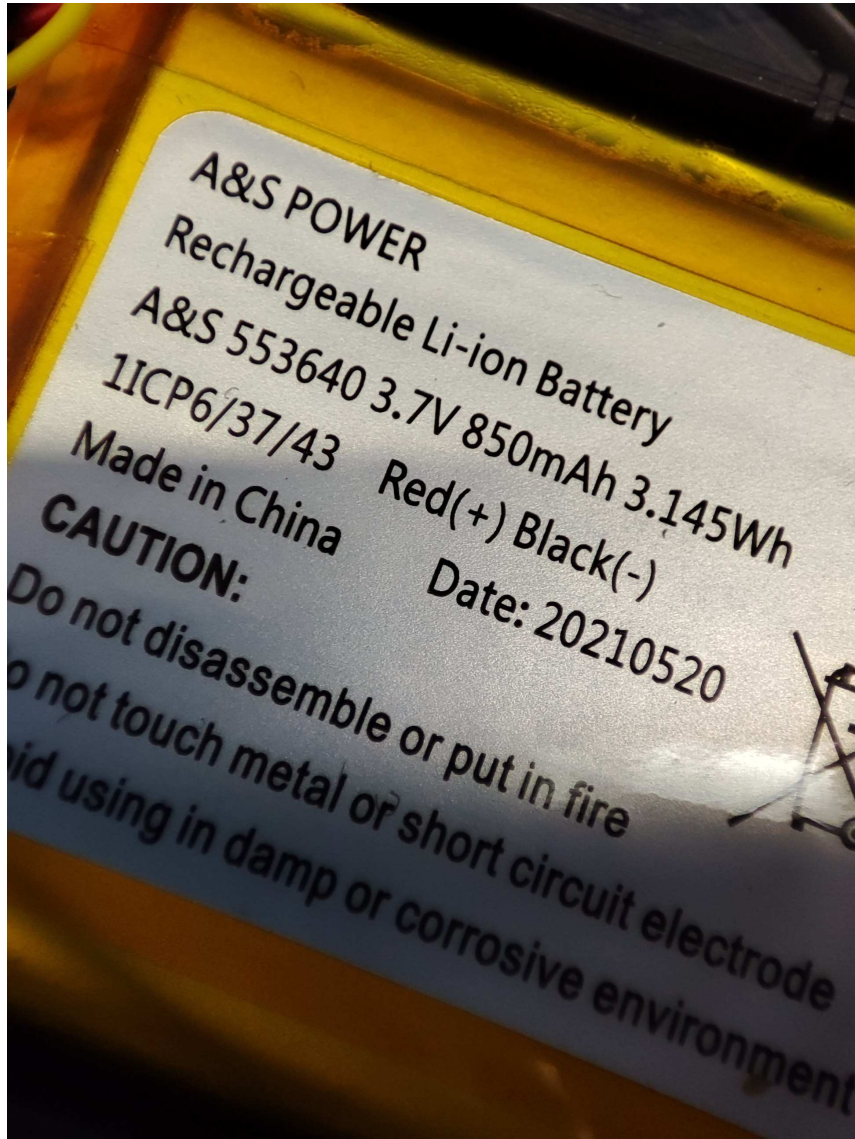

INTERTEK TESTING SERVICE

Equipment Photographs

(Internal)

INTERTEK TESTING SERVICE

Equipment Photographs

(Internal)

FCC ID: 2AVPR-700AR
IC: 25872-700

INTERTEK TESTING SERVICE

INTERTEK TESTING SERVICE

Equipment Photographs

(Internal)

FCC ID: 2AVPR-700AR
IC: 25872-700

INTERTEK TESTING SERVICE

Equipment Photographs

(Internal)

INTERTEK TESTING SERVICE