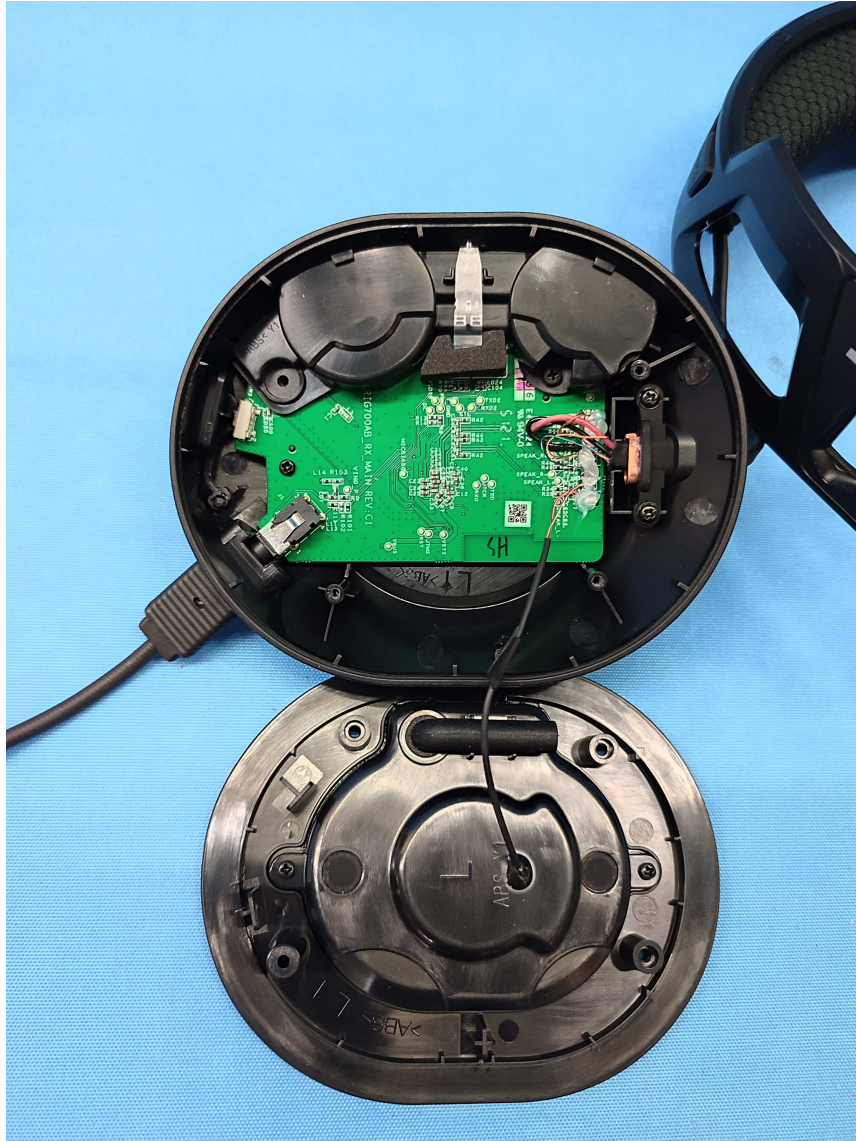

INTERTEK TESTING SERVICE

Equipment Photographs

(Internal)

INTERTEK TESTING SERVICE

Equipment Photographs

(Internal)

FCC ID: 2AVPR-700AR
IC: 25872-700

INTERTEK TESTING SERVICE

Equipment Photographs

(Internal)

INTERTEK TESTING SERVICE

Equipment Photographs

(Internal)

INTERTEK TESTING SERVICE

Equipment Photographs

(Internal)

INTERTEK TESTING SERVICE

Equipment Photographs

(Internal)

FCC ID: 2AVPR-700AR
IC: 25872-700

INTERTEK TESTING SERVICE

Equipment Photographs

(Internal)

INTERTEK TESTING SERVICE