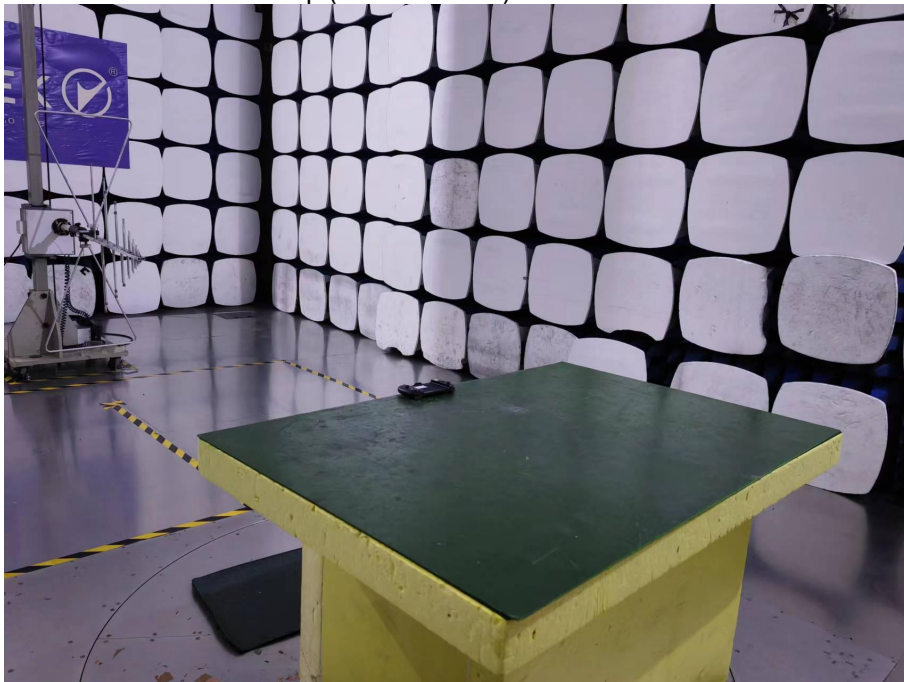

1.1. Photos of Radiation Emission Measurement

Photos of Conducted Emission Measurement

Spurious Emission Test Setup (Below 30MHz)

Spurious Emission Test Setup (30MHz-1GHz)