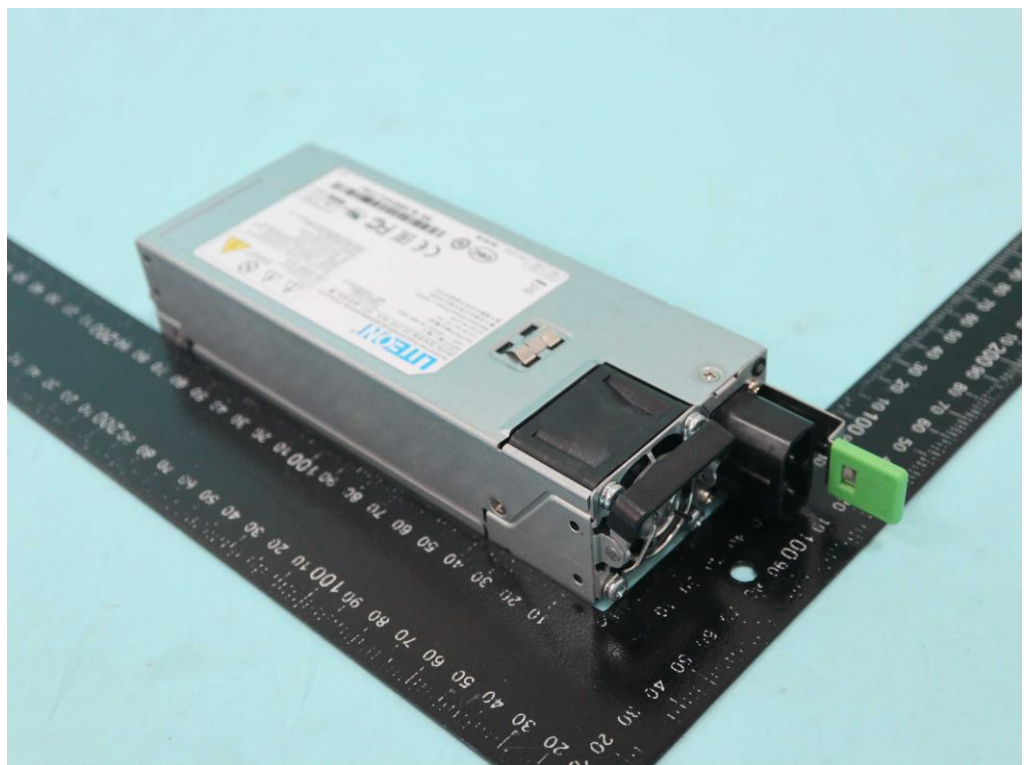

Config 1, 3

PSU
Liteon / PS-2162-6H2R
(AC1600W)

PSU
Liteon / DD-2162-18LR
(DC1600W)

PSU
Delta / DPS-1300AB-36 B
(AC 1300W)

—————THE END—————