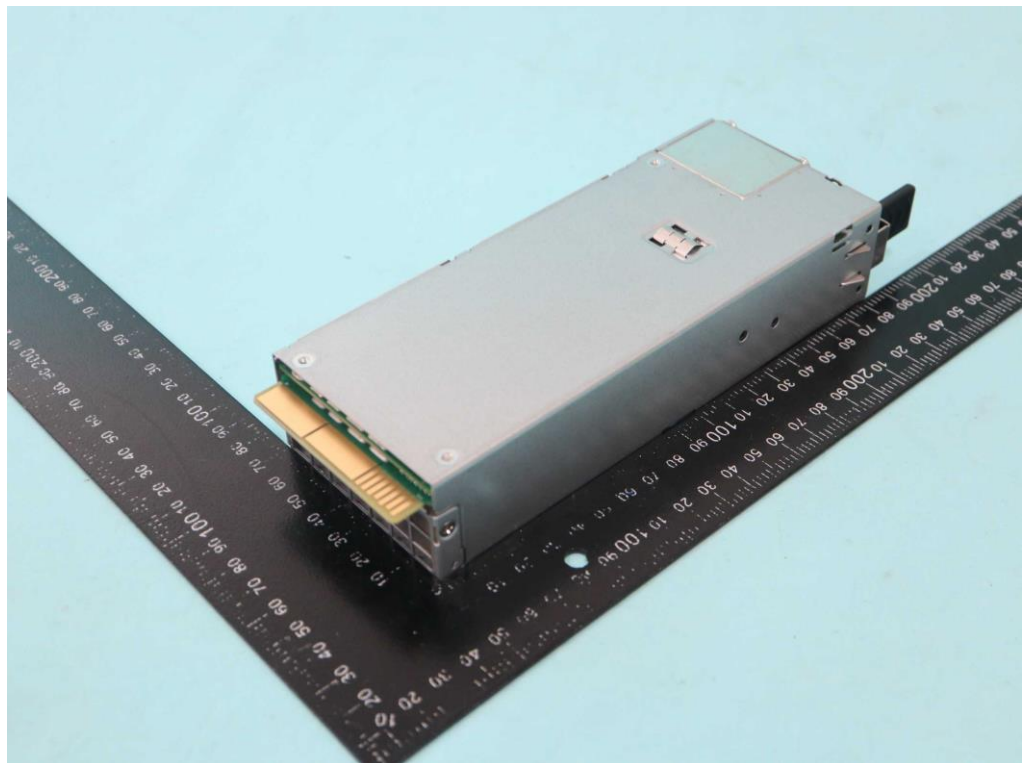

Config 1, 3

PSU
Liteon / PS-2162-6H2R
(AC1600W)

PSU
Liteon / DD-2162-18LR
(DC1600W)

PSU
Delta / DPS-1300AB-36 B
(AC 1300W)

—————THE END—————