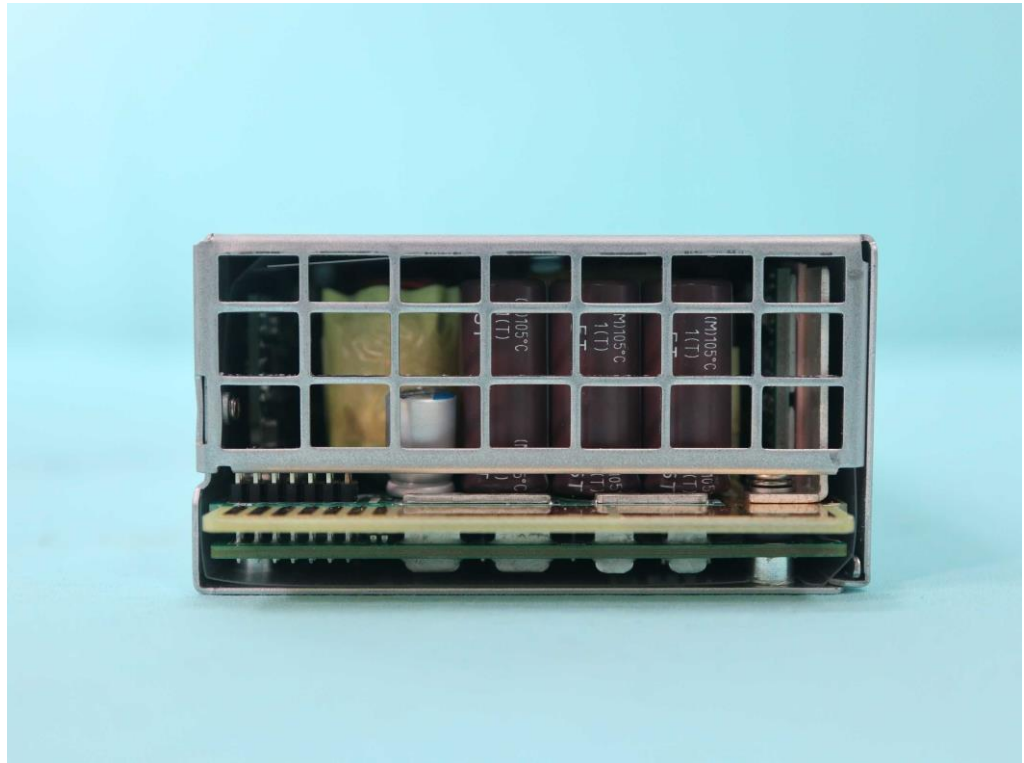

Config 1, 3

PSU
Liteon / PS-2162-6H2R
(AC1600W)

PSU
Liteon / DD-2162-18LR
(DC1600W)

PSU
Delta / DPS-1300AB-36 B
(AC 1300W)

—————THE END—————