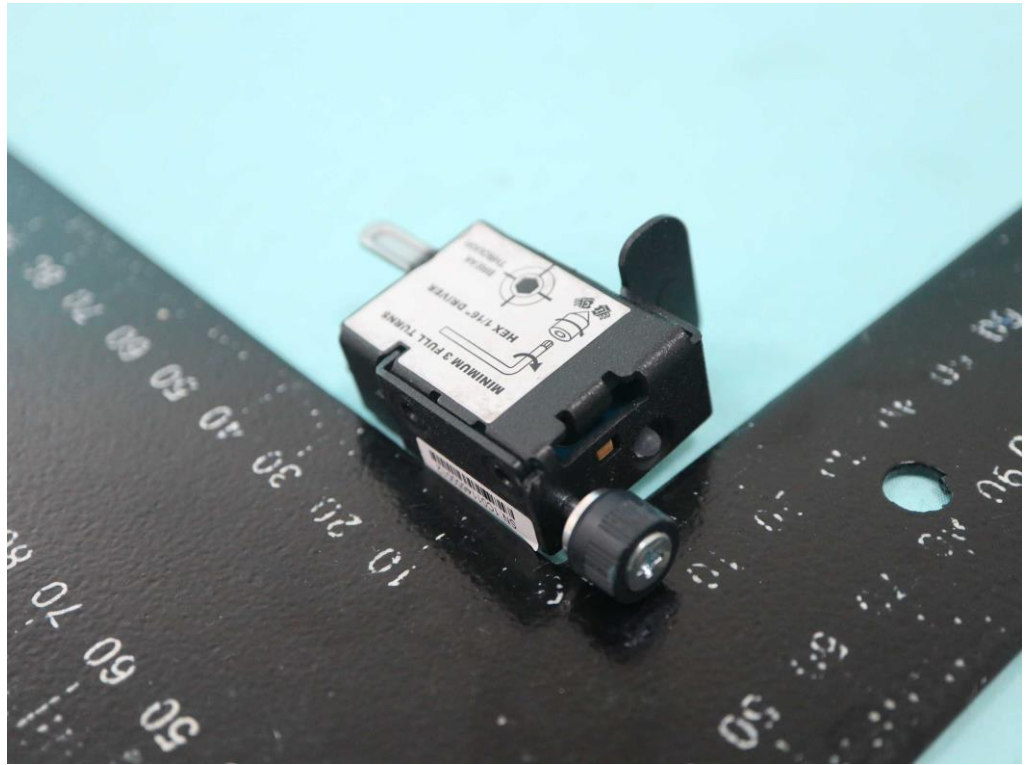

Config 1, 3

PSU
Liteon / PS-2162-6H2R
(AC1600W)

PSU
Liteon / DD-2162-18LR
(DC1600W)

PSU
Delta / DPS-1300AB-36 B
(AC 1300W)

—————THE END—————