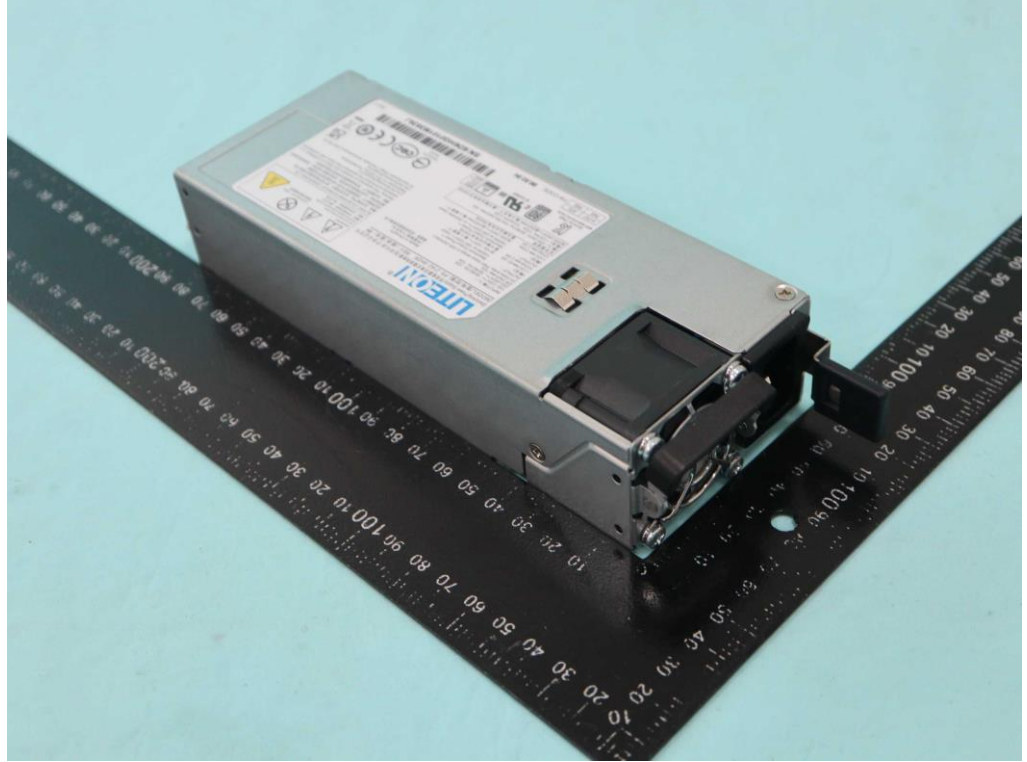

Config 1, 3

PSU
Liteon / PS-2162-6H2R
(AC1600W)

PSU
Liteon / DD-2162-18LR
(DC1600W)

PSU
Delta / DPS-1300AB-36 B
(AC 1300W)

—————THE END—————