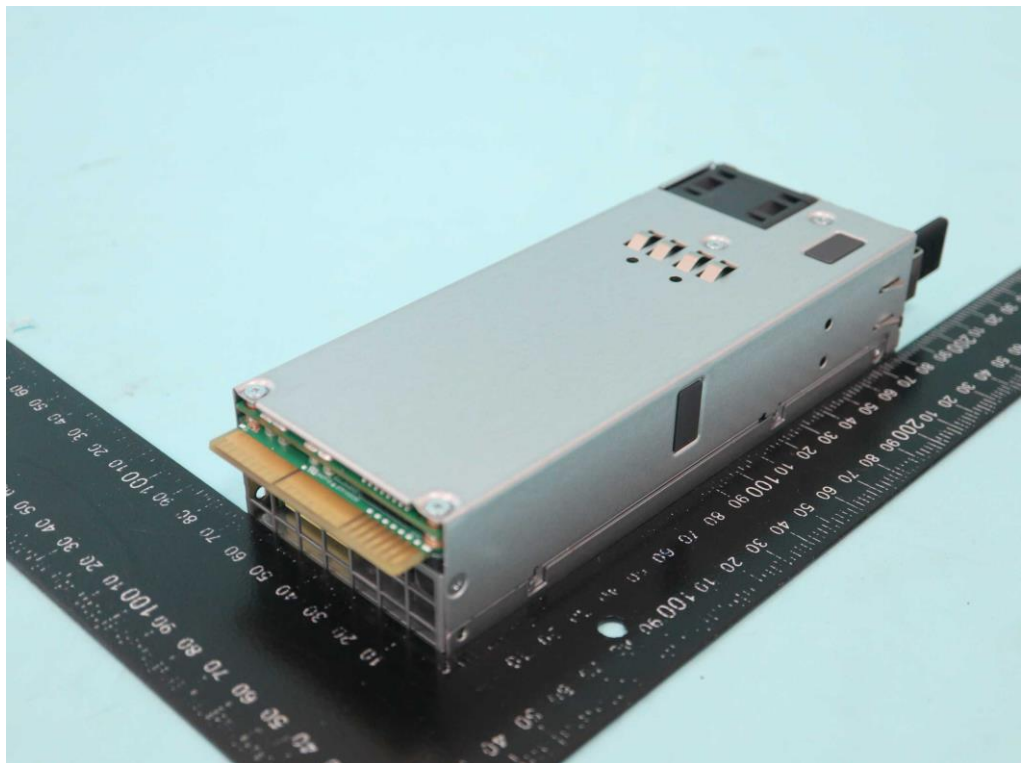

Config 1, 3

PSU
Liteon / PS-2162-6H2R
(AC1600W)

PSU
Liteon / DD-2162-18LR
(DC1600W)

PSU
Delta / DPS-1300AB-36 B
(AC 1300W)

—————THE END—————