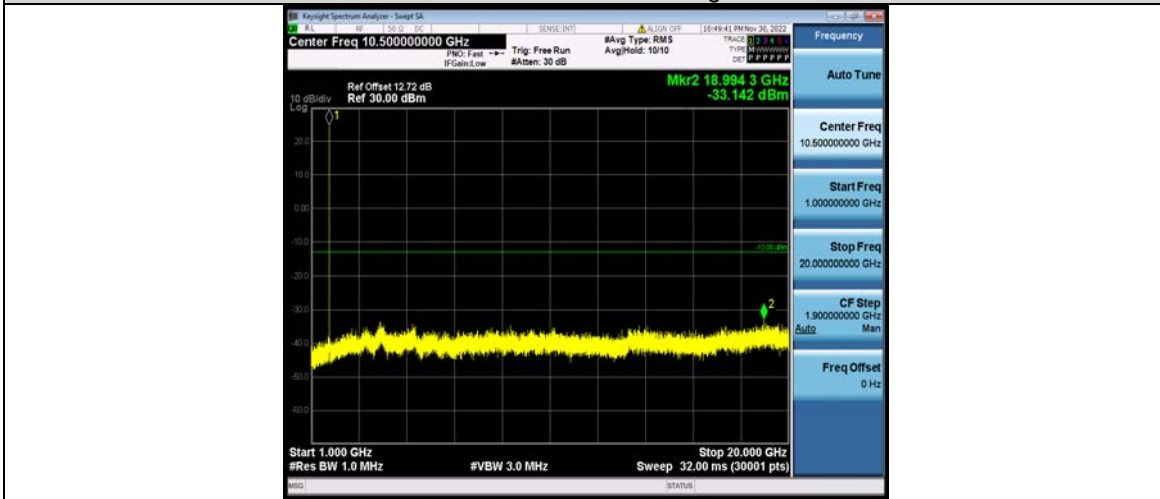

Band66-20MHz-QPSK-132322-1RB#0-Range1:30~1000MHz