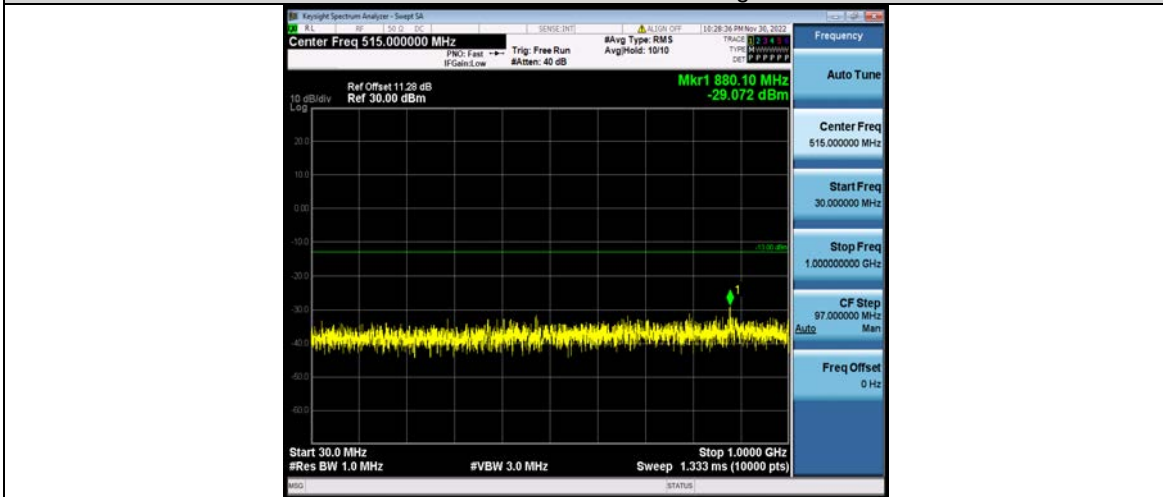

Band66-15MHz-64QAM-132597-1RB#0-Range2:1000~2000MHz