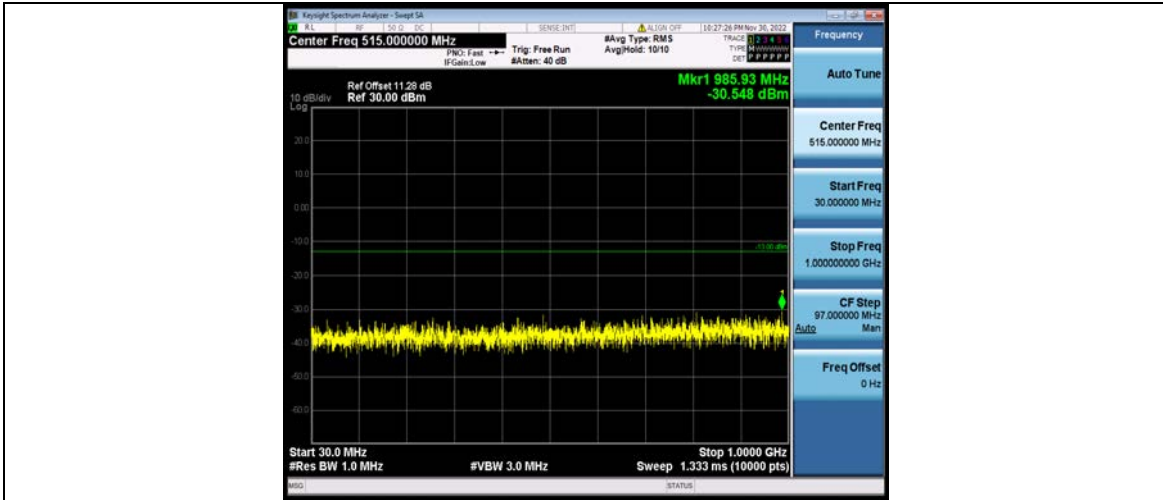

Test Report No.: W7L-P23100014RF07

Band66-15MHz-QPSK-132047-1RB#0-Range1:30~1000MHz

Band66-15MHz-QPSK-132047-1RB#0-Range2:1000~2000MHz

Band66-15MHz-QPSK-132322-1RB#0-Range1:30~1000MHz

Test Report No.: W7L-P23100014RF07