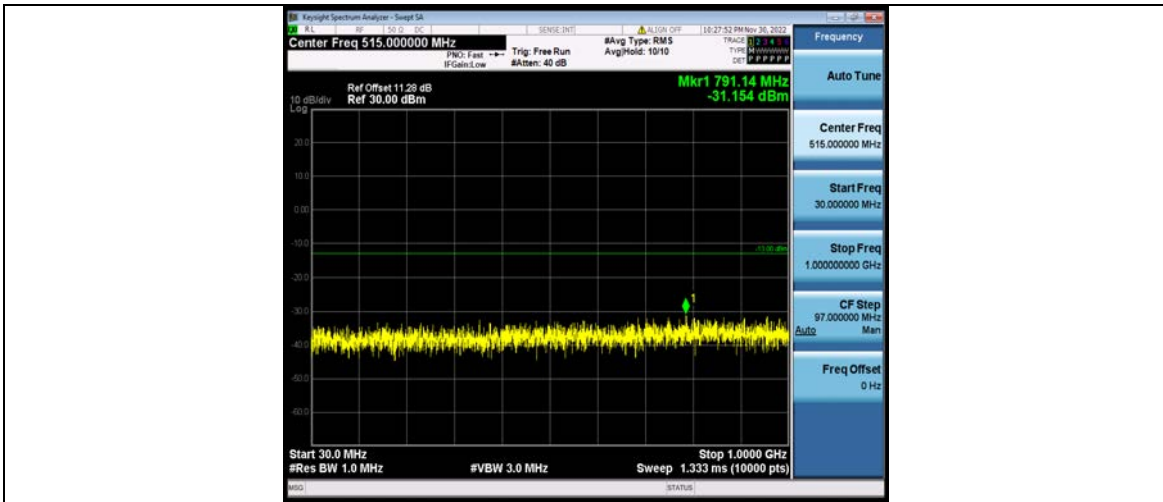

Test Report No.: W7L-P23100014RF07

Band66-15MHz-64QAM-132322-1RB#0-Range2:1000~2000MHz