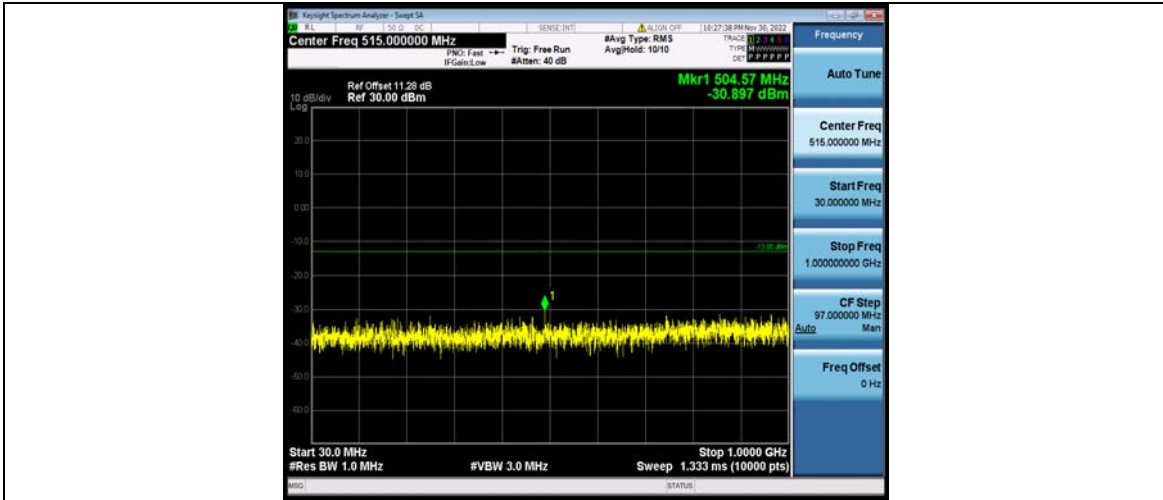

Test Report No.: W7L-P23100014RF07

Band66-15MHz-16QAM-132322-1RB#0-Range2:1000~20000MHz