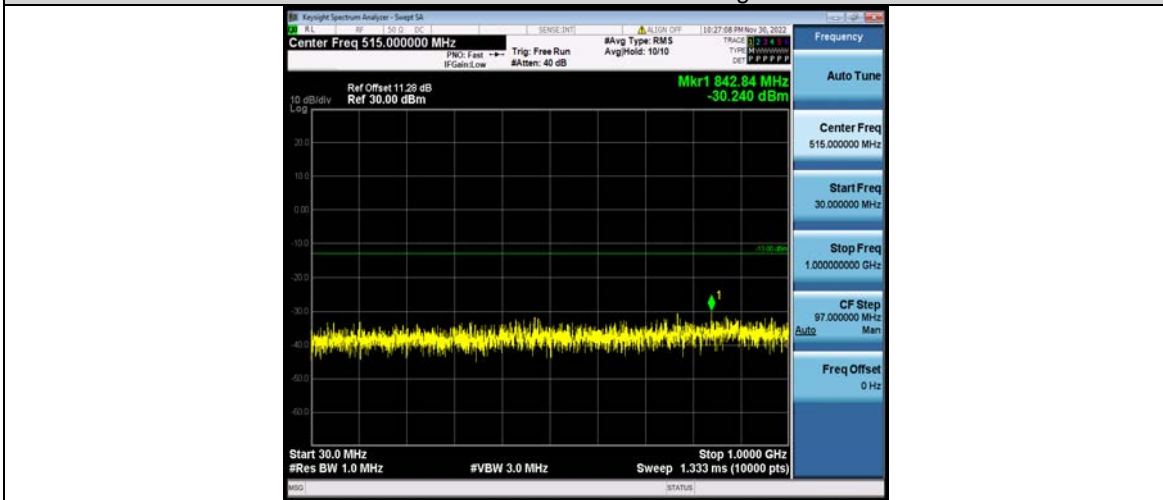

Band66-15MHz-64QAM-132047-1RB#0-Range2:1000~20000MHz