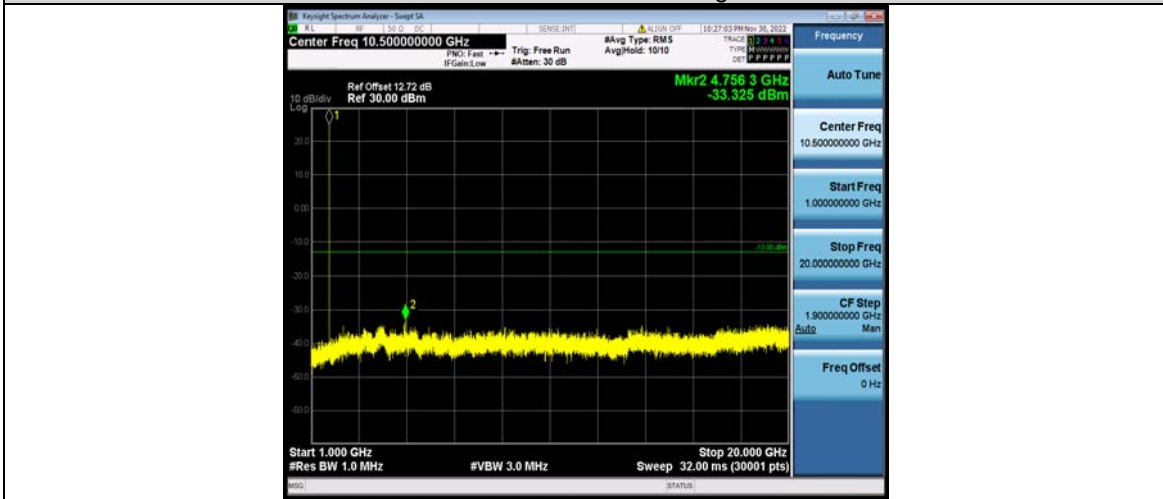

Band66-15MHz-16QAM-132322-1RB#0-Range1:30~1000MHz