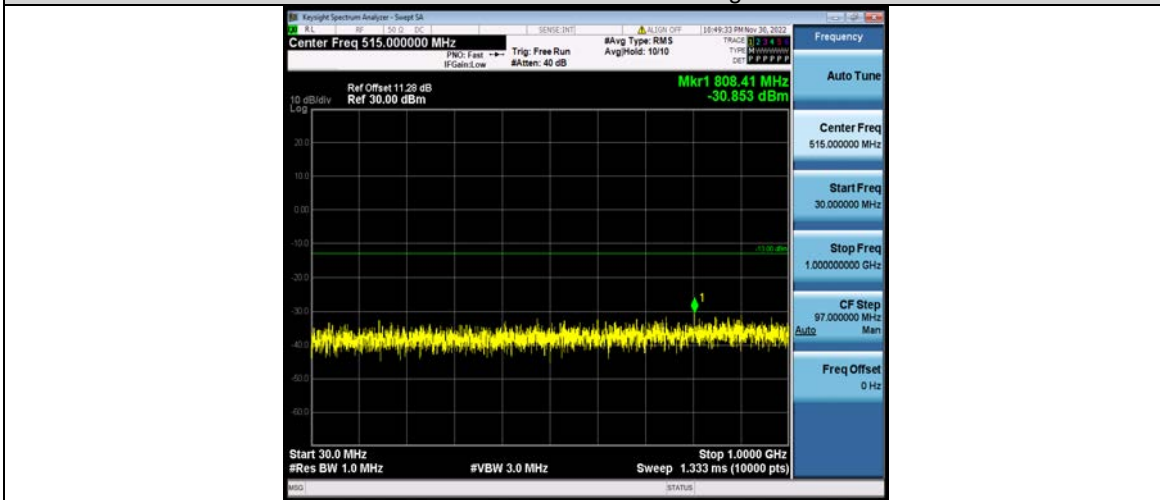

Band66-20MHz-QPSK-132072-1RB#0-Range2:1000~20000MHz