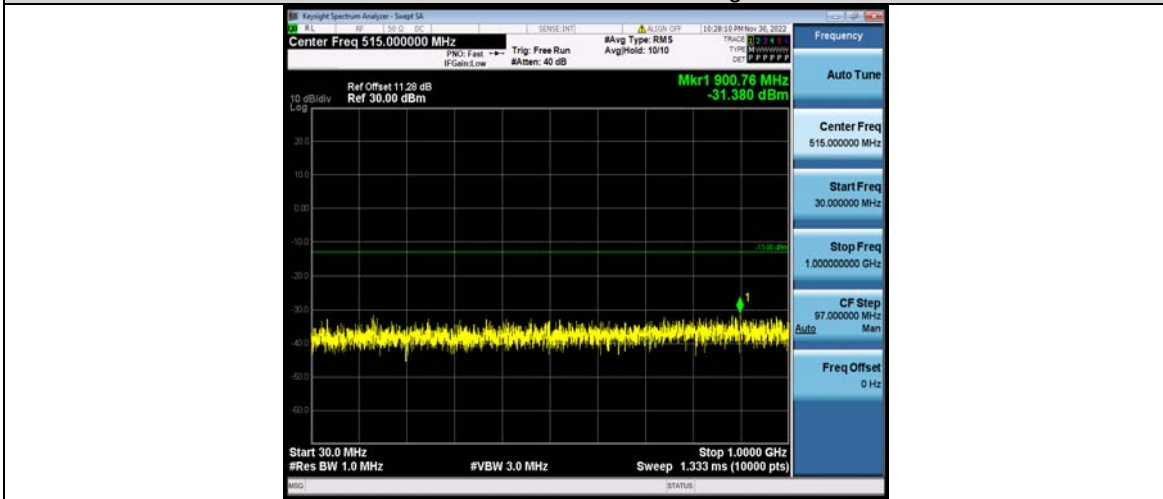

Band66-15MHz-QPSK-132597-1RB#0-Range2:1000~20000MHz