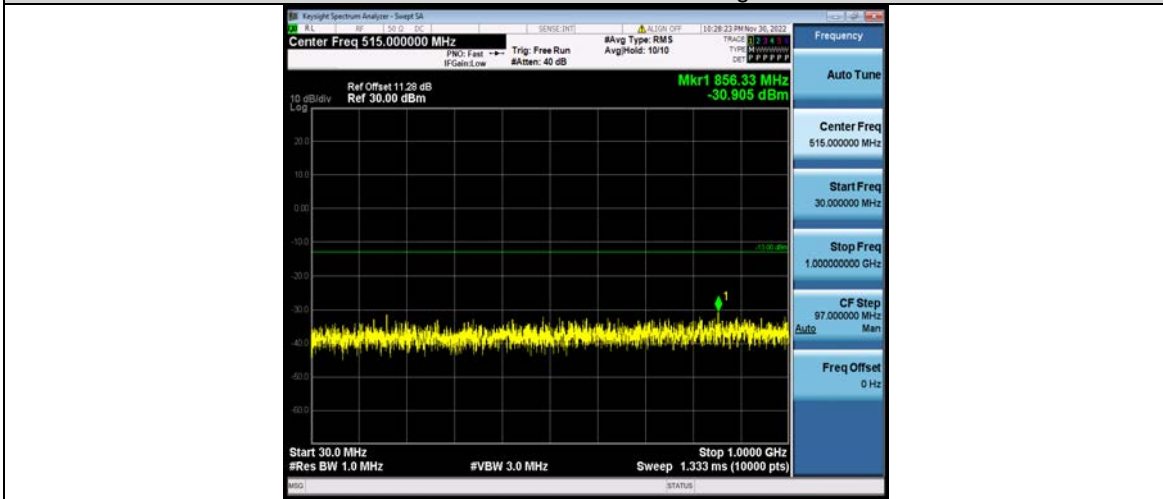

Band66-15MHz-16QAM-132047-1RB#0-Range2:1000~20000MHz

Band66-15MHz-16QAM-132322-1RB#0-Range1:30~1000MHz

Test Report No.: W7L-P23100014RF07

Band66-15MHz-16QAM-132322-1RB#0-Range2:1000~20000MHz

Band66-15MHz-16QAM-132597-1RB#0-Range1:30~1000MHz