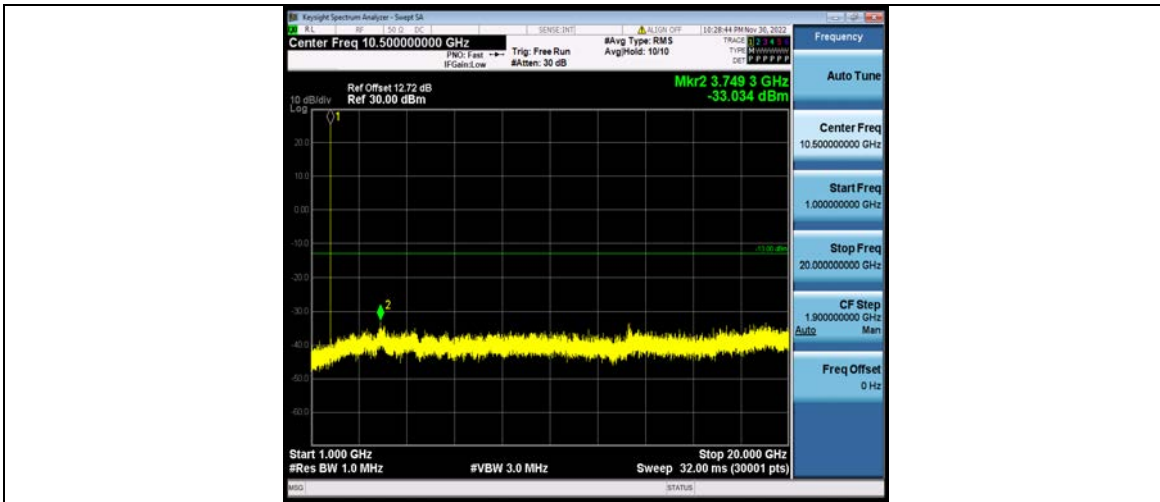

Test Report No.: W7L-P23100014RF07

Band66-15MHz-64QAM-132322-1RB#0-Range2:1000~2000MHz

Band66-15MHz-64QAM-132597-1RB#0-Range1:30~100MHz

Band66-15MHz-64QAM-132597-1RB#0-Range2:1000~2000MHz

Test Report No.: W7L-P23100014RF07