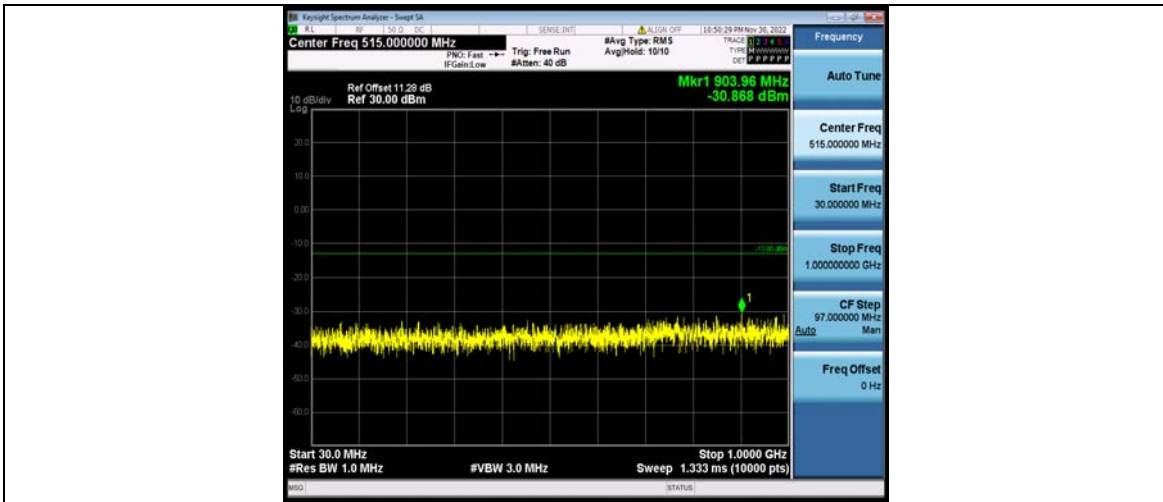

Test Report No.: W7L-P23100014RF07

Band66-20MHz-16QAM-132322-1RB#0-Range2:1000~20000MHz