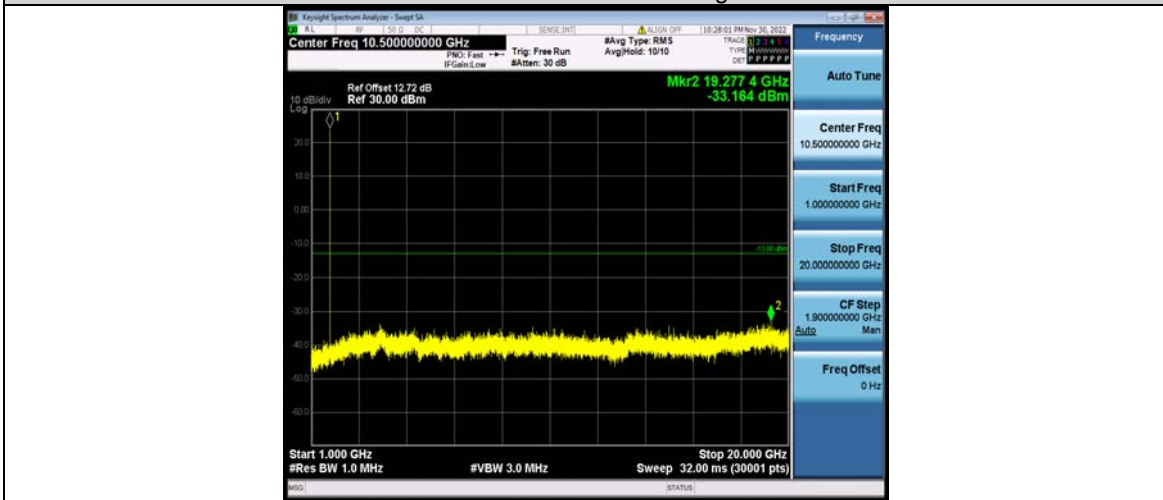

Band66-15MHz-64QAM-132597-1RB#0-Range1:30~100MHz