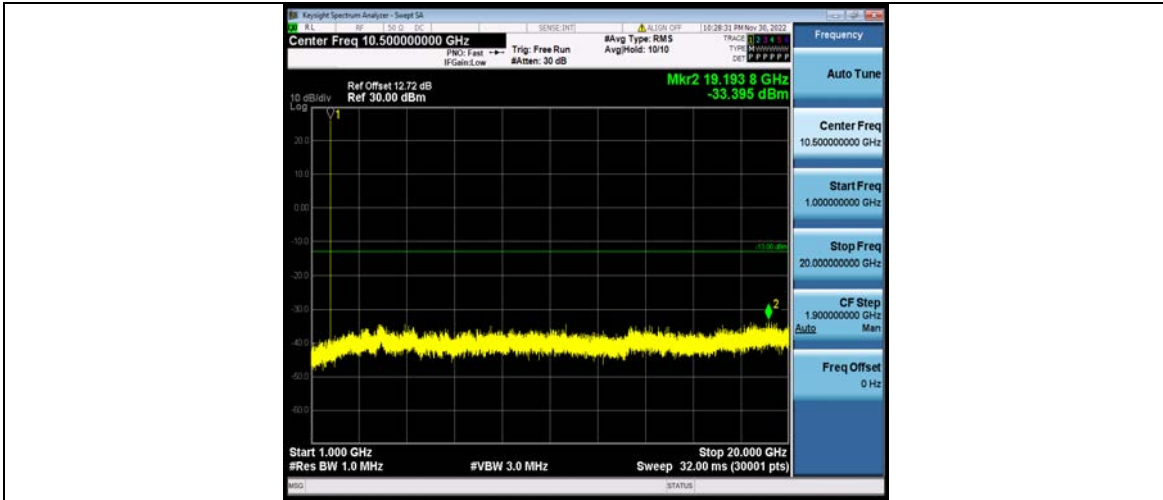

Test Report No.: W7L-P23100014RF07

Band66-15MHz-64QAM-132047-1RB#0-Range1:30~1000MHz