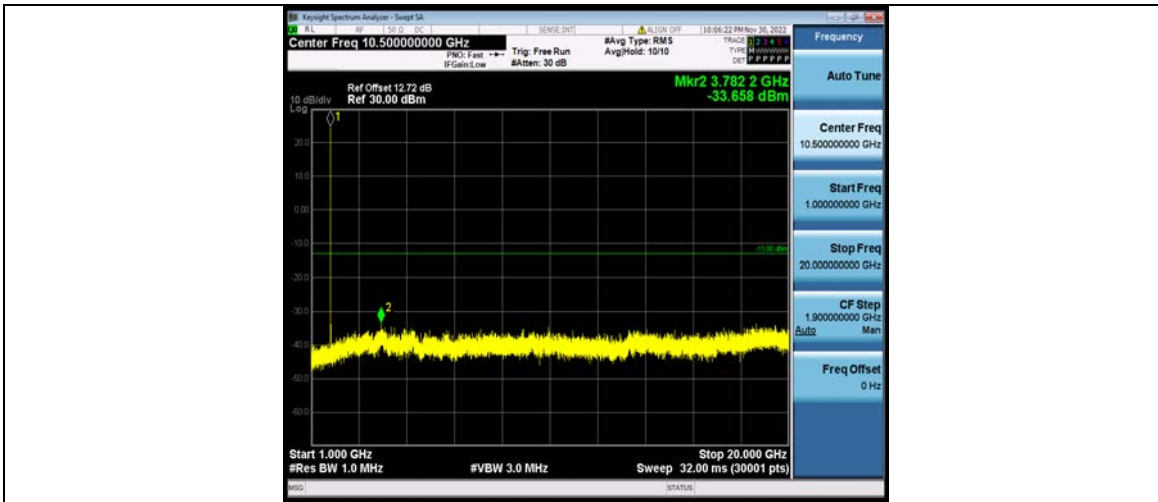

Test Report No.: W7L-P23100014RF07

Band66-15MHz-QPSK-132047-1RB#0-Range1:30~1000MHz

Band66-15MHz-QPSK-132047-1RB#0-Range2:1000~2000MHz

Band66-15MHz-QPSK-132322-1RB#0-Range1:30~1000MHz

Test Report No.: W7L-P23100014RF07