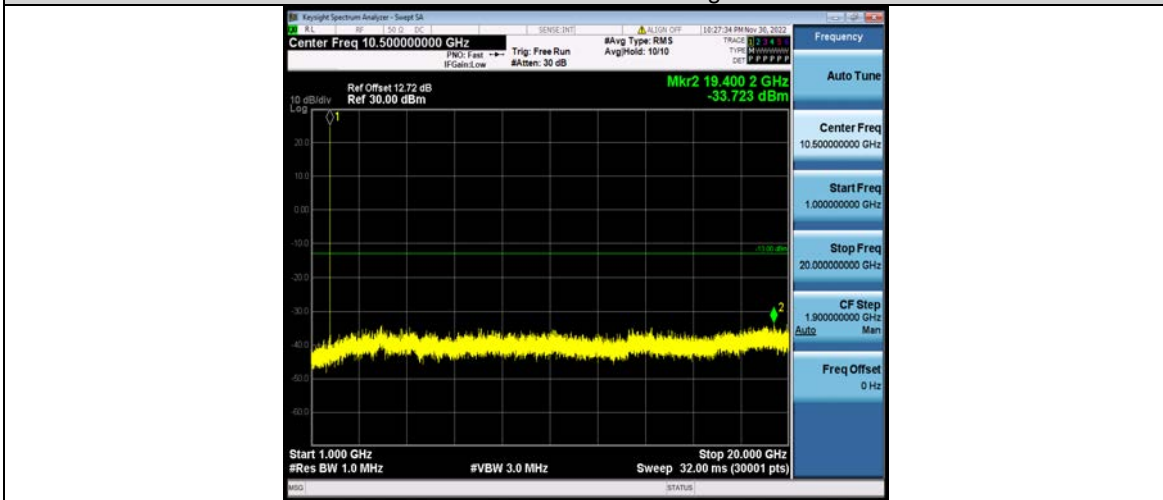

Band66-15MHz-QPSK-132597-1RB#0-Range1:30~1000MHz