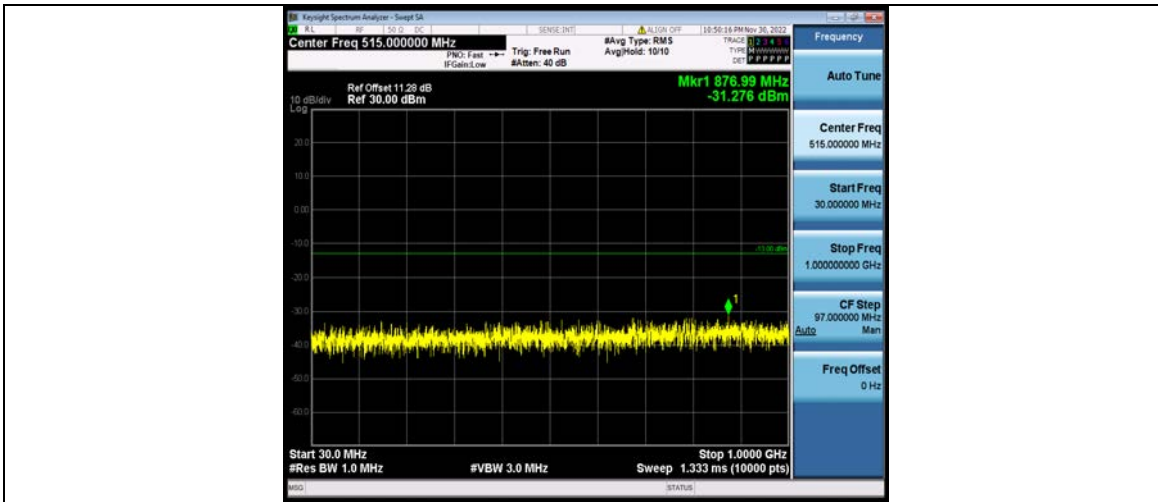

Band66-20MHz-QPSK-132322-1RB#0-Range2:1000~20000MHz