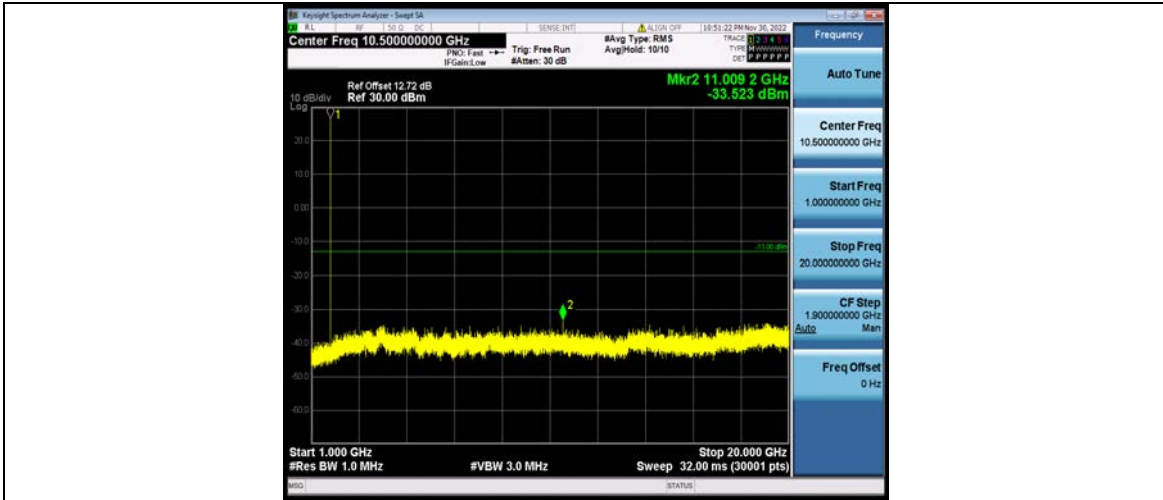

Test Report No.: W7L-P23100014RF07

Band66-20MHz-64QAM-132072-1RB#0-Range1:30~1000MHz