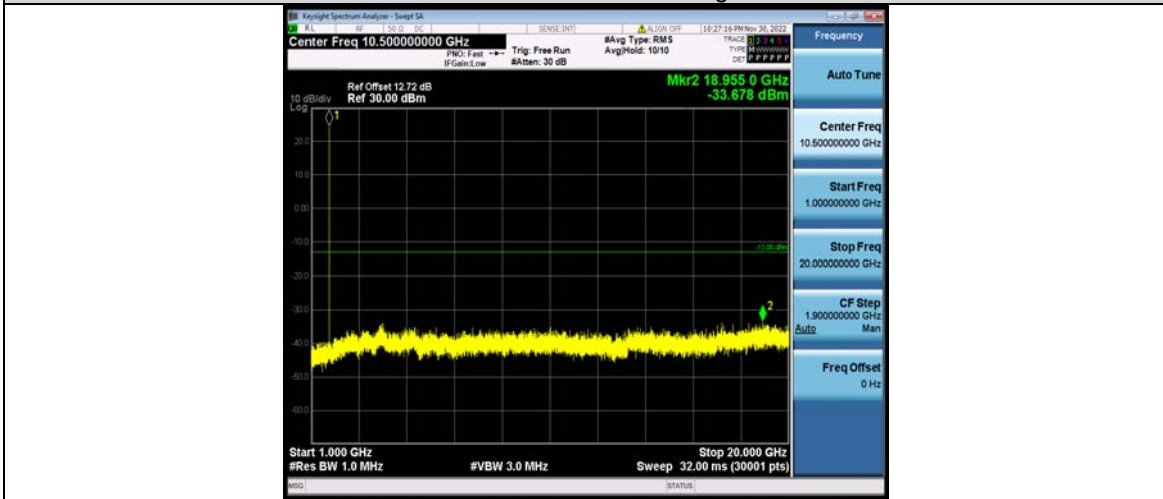

Band66-15MHz-16QAM-132597-1RB#0-Range2:1000~20000MHz

Test Report No.: W7L-P23100014RF07

Band66-15MHz-64QAM-132047-1RB#0-Range1:30~1000MHz

Band66-15MHz-64QAM-132047-1RB#0-Range2:1000~20000MHz

Band66-15MHz-64QAM-132322-1RB#0-Range1:30~1000MHz