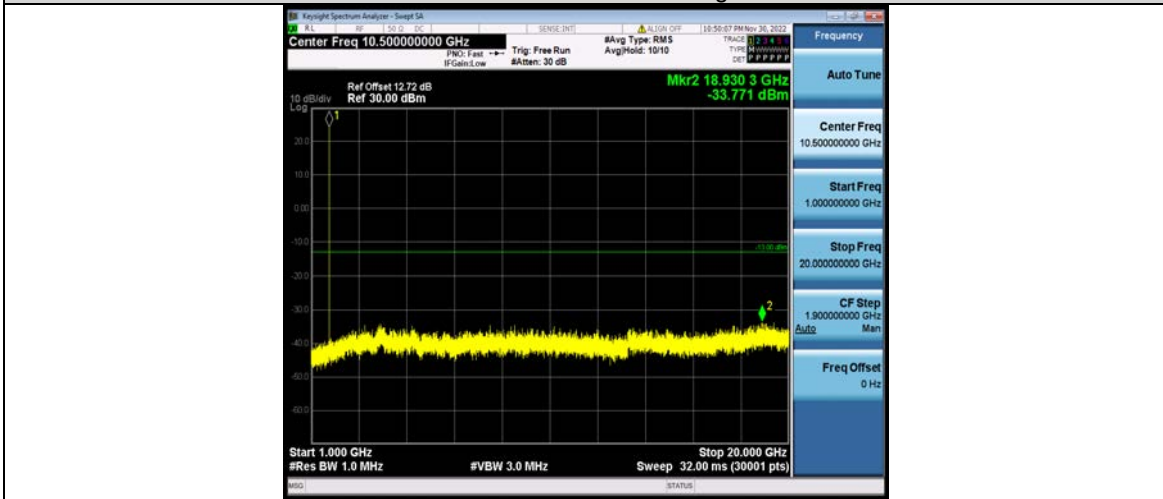

Band66-20MHz-64QAM-132322-1RB#0-Range1:30~1000MHz