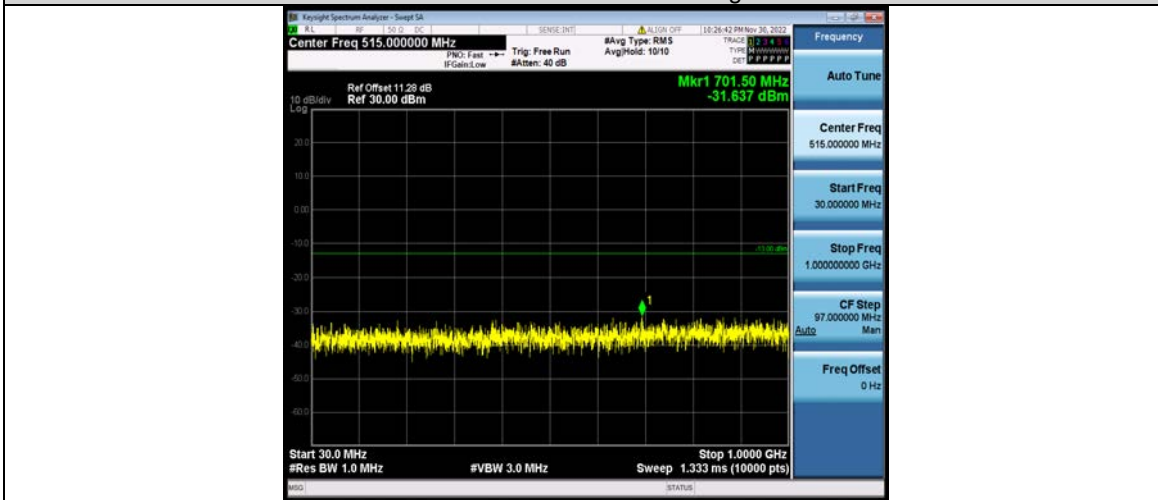

Test Report No.: W7L-P23100014RF07

Band66-15MHz-QPSK-132047-1RB#0-Range1:30~1000MHz

Band66-15MHz-QPSK-132047-1RB#0-Range2:1000~2000MHz

Band66-15MHz-QPSK-132322-1RB#0-Range1:30~1000MHz

Test Report No.: W7L-P23100014RF07