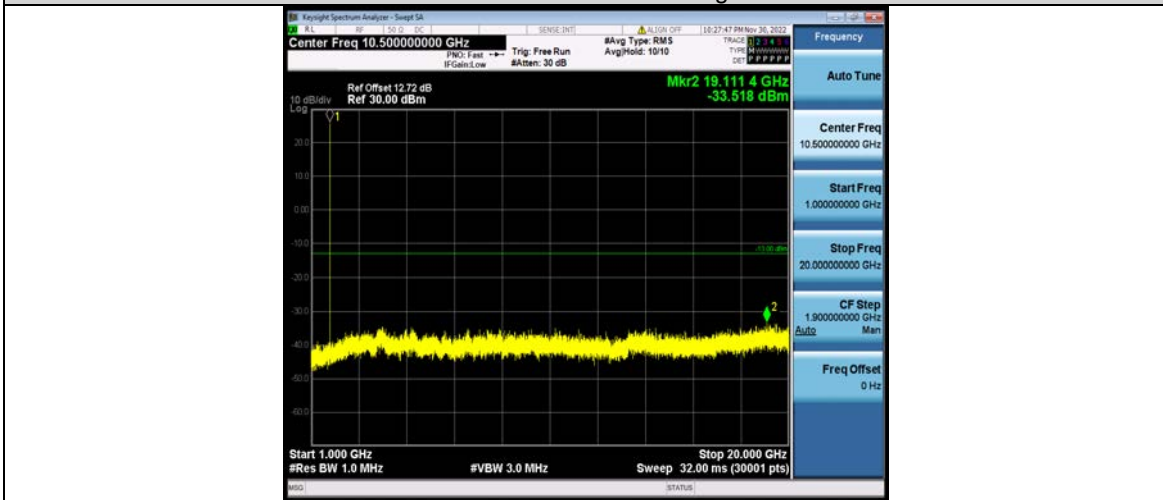

Band66-15MHz-16QAM-132047-1RB#0-Range2:1000~20000MHz

Band66-15MHz-16QAM-132322-1RB#0-Range1:30~1000MHz

Test Report No.: W7L-P23100014RF07

Band66-15MHz-16QAM-132322-1RB#0-Range2:1000~20000MHz

Band66-15MHz-16QAM-132597-1RB#0-Range1:30~1000MHz