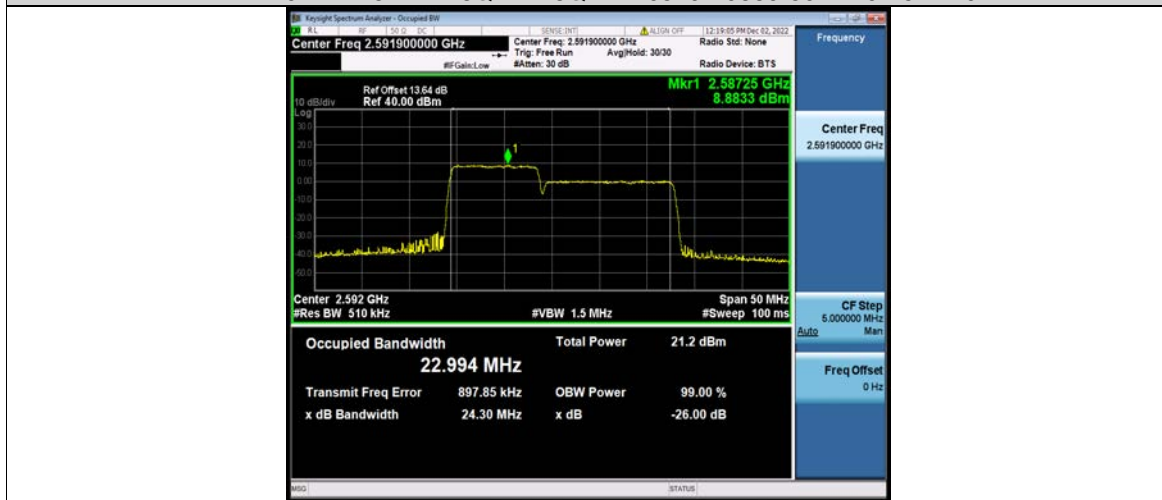

Test Report No.: W7L-P23100014RF08

Test Graphs

Test Report No.: W7L-P23100014RF08

41-41-10MHz-15MHz-16QAM-16QAM-39703-39823-50RB#0-75RB#0

41-41-10MHz-15MHz-16QAM-16QAM-40549-40669-50RB#0-75RB#0

41-41-10MHz-15MHz-16QAM-16QAM-41395-41515-50RB#0-75RB#0