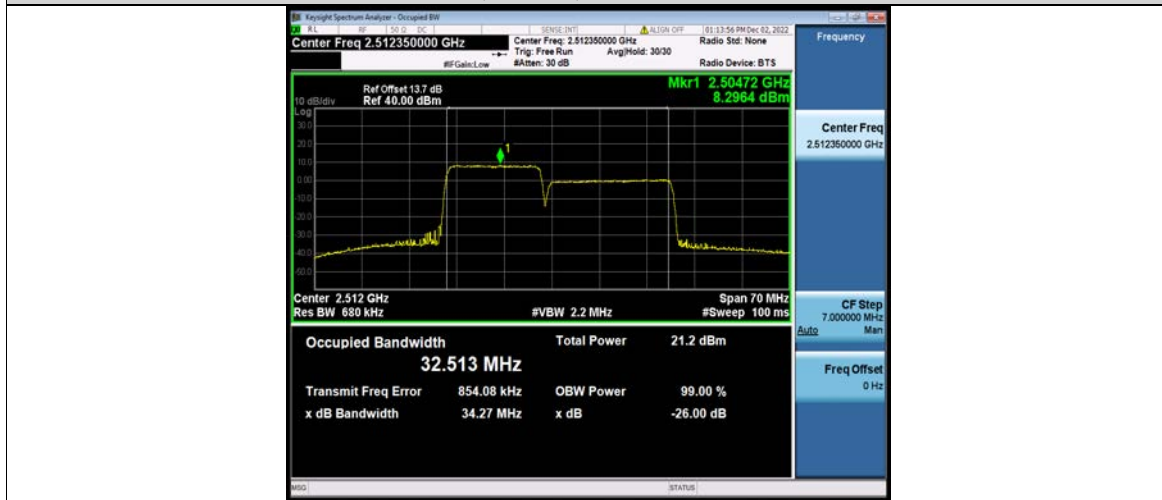

41-41-15MHz-20MHz-64QAM-64QAM-40523-40694-75RB#0-100RB#0