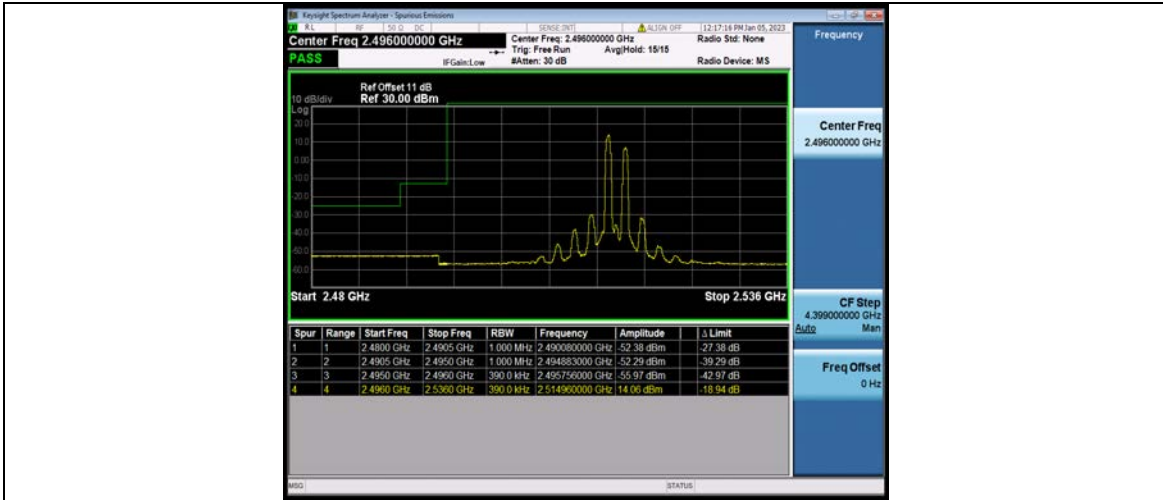

Test Report No.: W7L-P23100014RF08