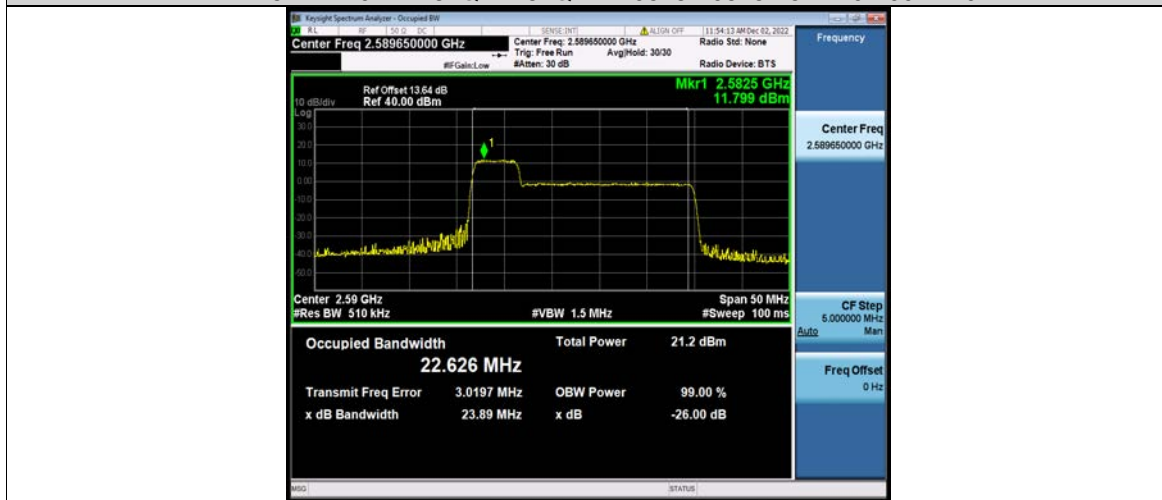

41-41-5MHz-20MHz-64QAM-64QAM-41373-41490-25RB#0-100RB#0