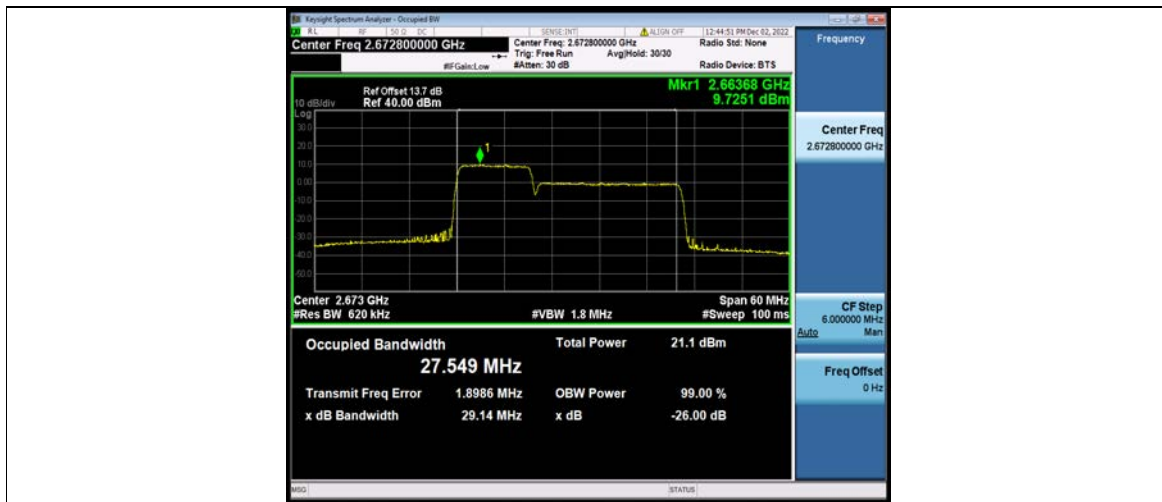

Test Report No.: W7L-P23100014RF08

41-41-15MHz-10MHz-QPSK-QPSK-39725-39845-75RB#0-50RB#0