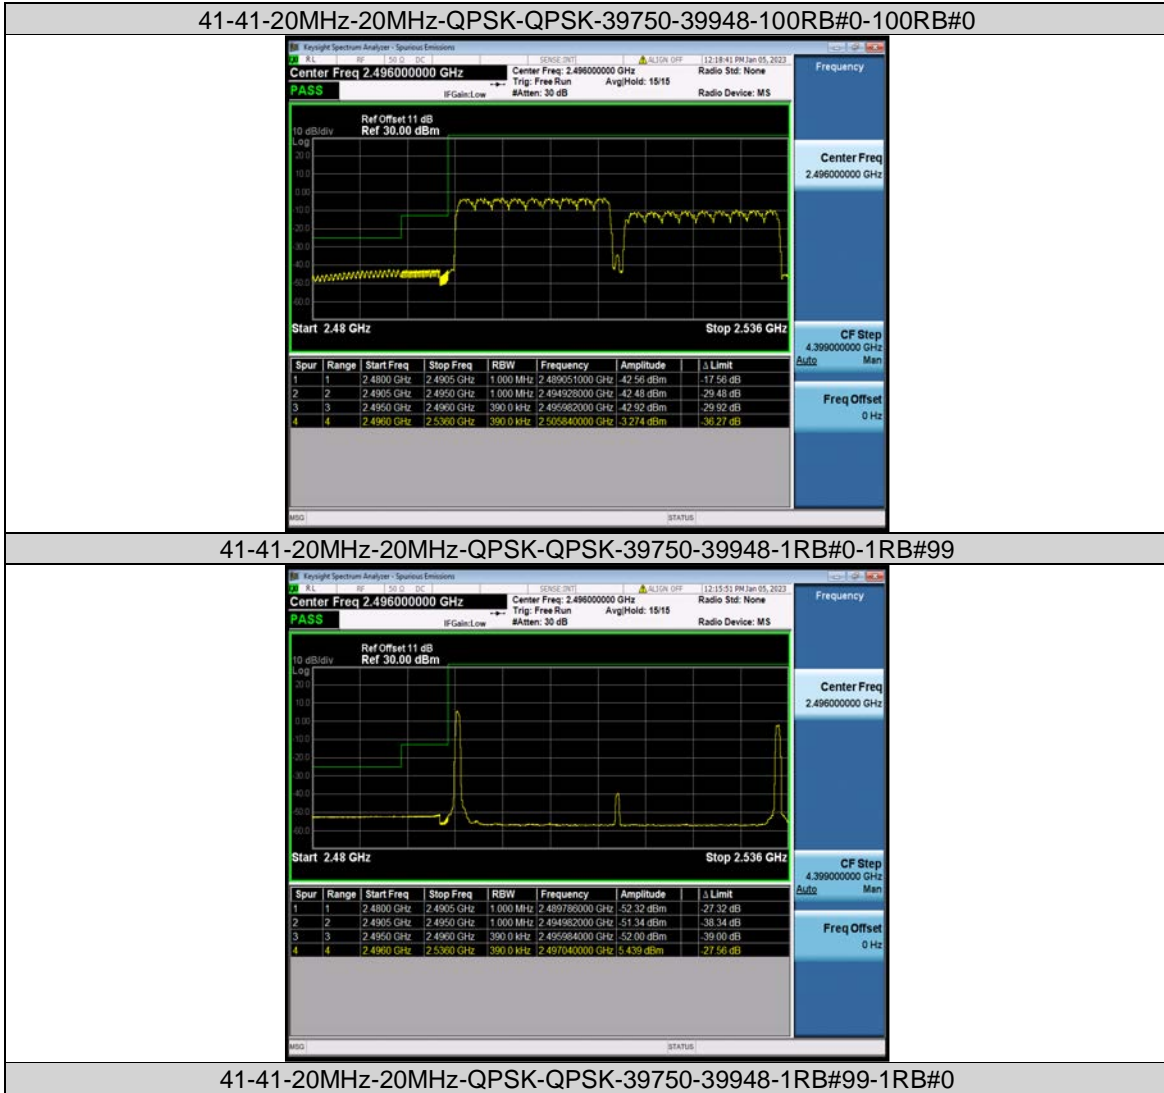

Test Report No.: W7L-P23100014RF08

BAND EDGE

Test Result

Band	Bandwidth	Modulation	Channel	RB Configuration	Result(dBm)	Verdict
41-41	20MHz-20MHz	QPSK-QPSK	39750-39948	100RB#0-100RB#0	-42.56,-42.48,-42.92	PASS
41-41	20MHz-20MHz	QPSK-QPSK	39750-39948	1RB#0-1RB#99	-52.32,-51.34,-52.00	PASS
41-41	20MHz-20MHz	QPSK-QPSK	39750-39948	1RB#99-1RB#0	-52.38,-52.29,-55.97	PASS
41-41	20MHz-20MHz	QPSK-QPSK	41292-41490	100RB#0-100RB#0	-44.78,-43.29,-43.46,-51.09	PASS
41-41	20MHz-20MHz	QPSK-QPSK	41292-41490	1RB#0-1RB#99	-54.48,-52.19,-44.01,-52.49	PASS
41-41	20MHz-20MHz	QPSK-QPSK	41292-41490	1RB#99-1RB#0	-56.41,-52.41,-52.30,-52.53	PASS
41-41	20MHz-20MHz	16QAM-16QAM	39750-39948	100RB#0-100RB#0	-43.76,-43.62,-44.83	PASS
41-41	20MHz-20MHz	16QAM-16QAM	39750-39948	1RB#0-1RB#99	-52.34,-51.27,-51.90	PASS
41-41	20MHz-20MHz	16QAM-16QAM	39750-39948	1RB#99-1RB#0	-52.44,-52.38,-56.41	PASS
41-41	20MHz-20MHz	16QAM-16QAM	41292-41490	100RB#0-100RB#0	-45.98,-42.86,-43.57,-51.79	PASS
41-41	20MHz-20MHz	16QAM-16QAM	41292-41490	1RB#0-1RB#99	-54.35,-52.05,-45.36,-52.48	PASS
41-41	20MHz-20MHz	16QAM-16QAM	41292-41490	1RB#99-1RB#0	-56.50,-52.45,-52.33,-52.47	PASS
41-41	20MHz-20MHz	64QAM-64QAM	39750-39948	100RB#0-100RB#0	-42.91,-43.04,-45.43	PASS
41-41	20MHz-20MHz	64QAM-64QAM	39750-39948	1RB#0-1RB#99	-52.34,-51.53,-51.90	PASS
41-41	20MHz-20MHz	64QAM-64QAM	39750-39948	1RB#99-1RB#0	-52.43,-52.34,-56.40	PASS
41-41	20MHz-20MHz	64QAM-64QAM	41292-41490	100RB#0-100RB#0	-46.08,-42.78,-43.19,-51.55	PASS
41-41	20MHz-20MHz	64QAM-64QAM	41292-41490	1RB#0-1RB#99	-54.43,-52.01,-44.26,-52.46	PASS
41-41	20MHz-20MHz	64QAM-64QAM	41292-41490	1RB#99-1RB#0	-56.42,-52.46,-52.28,-52.46	PASS

Test Report No.: W7L-P23100014RF08

Test Graphs