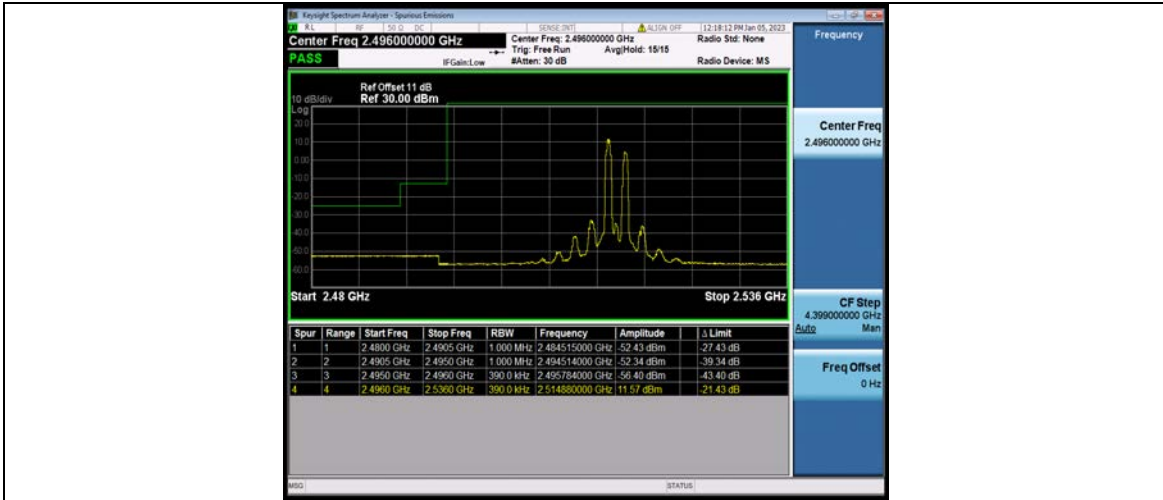

41-41-20MHz-20MHz-64QAM-64QAM-39750-39948-1RB#99-1RB#0

Test Report No.: W7L-P23100014RF08