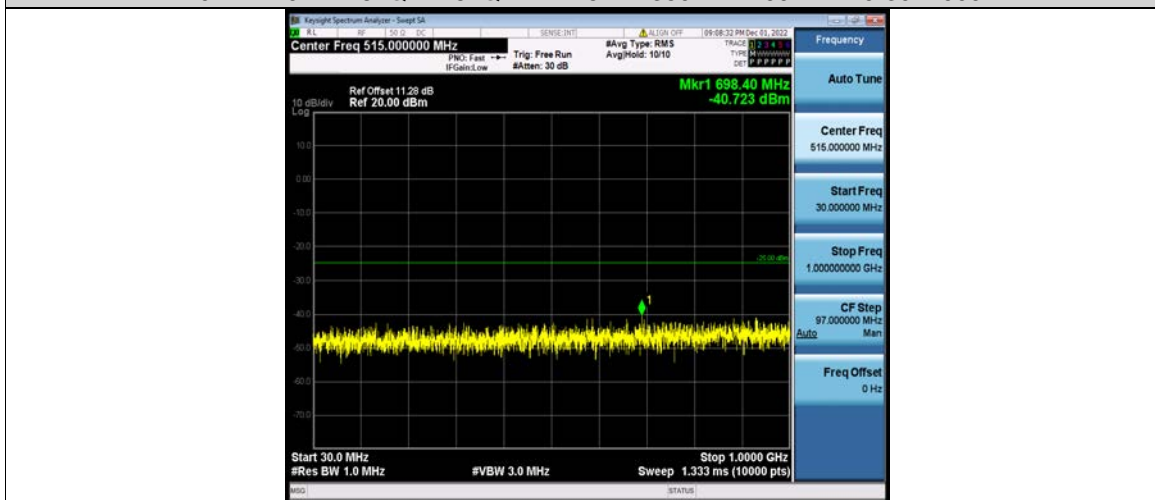

7-7-20MHz-20MHz-64QAM-64QAM-21152-21350-1RB#99-1RB#0-1000~27000MHz

Test Report No.: W7L-P23100014RF08

Test Report No.: W7L-P23100014RF08

LTE BAND CA_41C (INCLUDING LTE BAND CA_38C)

26DB BANDWIDTH AND OCCUPIED BANDWIDTH