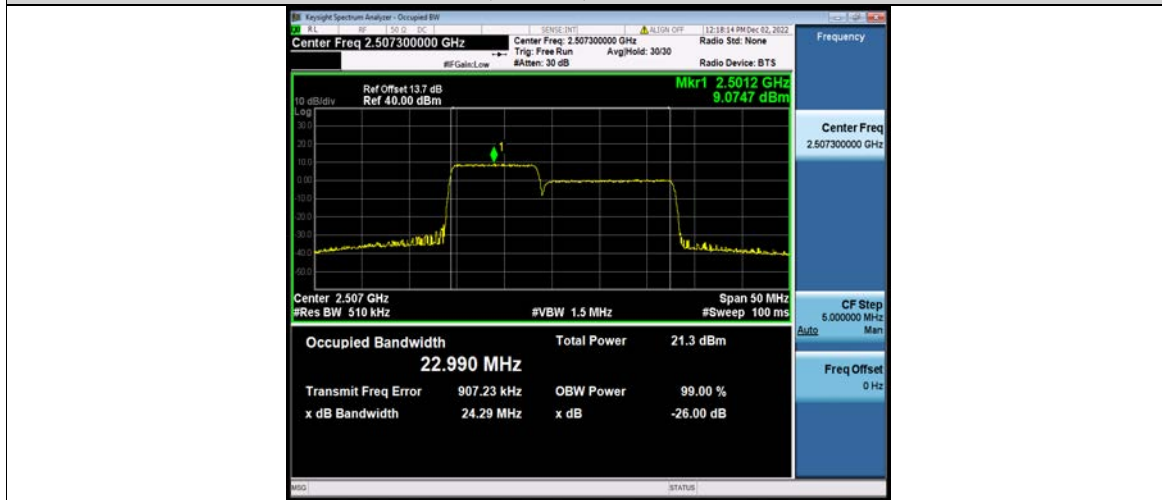

41-41-10MHz-15MHz-64QAM-64QAM-40549-40669-50RB#0-75RB#0