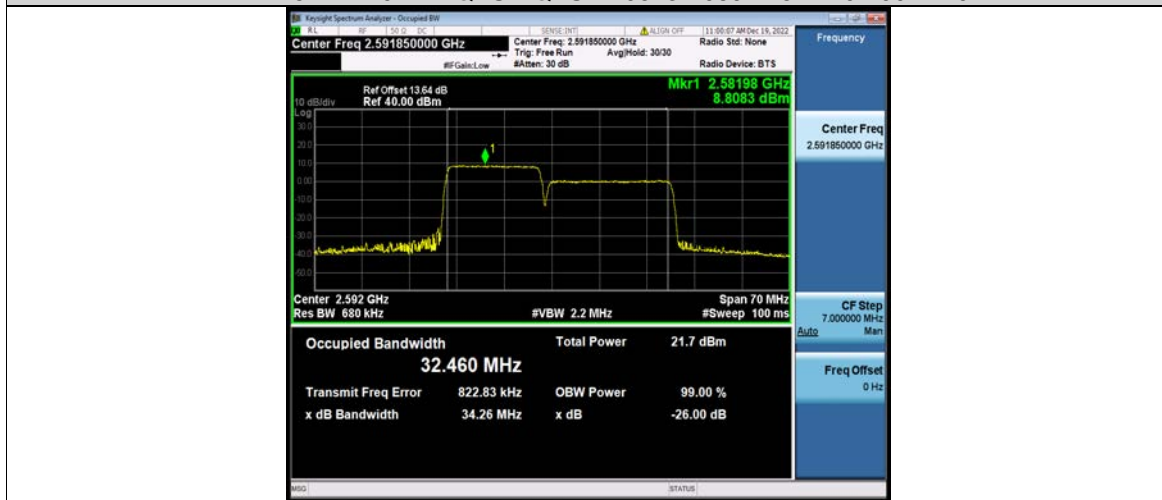

41-41-15MHz-20MHz-QPSK-QPSK-41319-41490-75RB#0-100RB#0