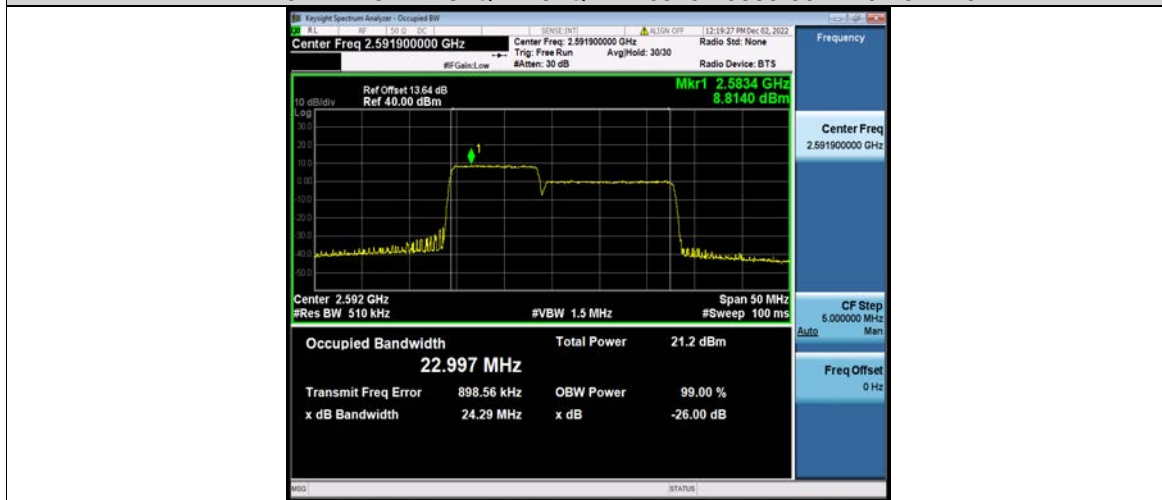

41-41-10MHz-15MHz-64QAM-64QAM-41395-41515-50RB#0-75RB#0