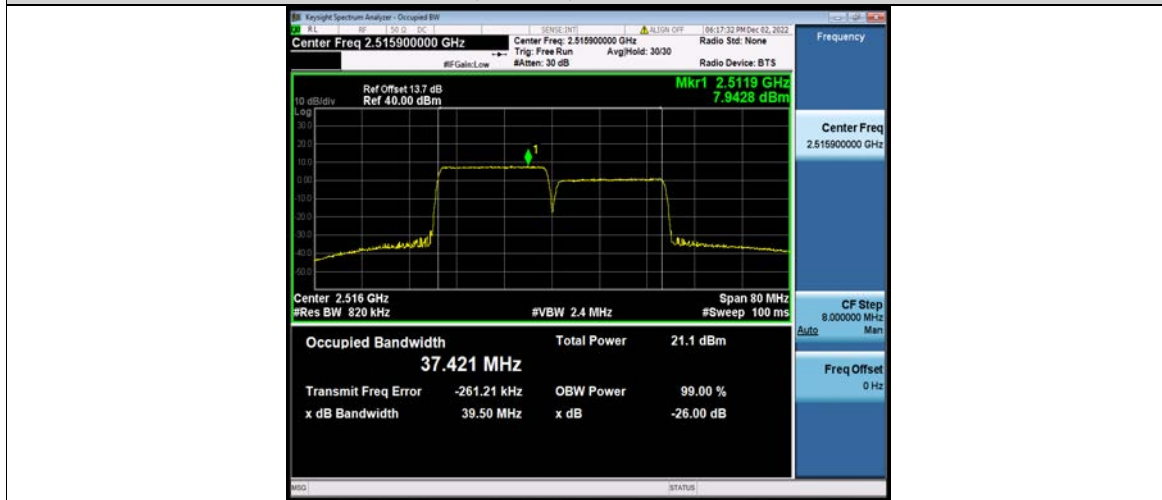

41-41-20MHz-20MHz-16QAM-16QAM-40521-40719-100RB#0-100RB#0