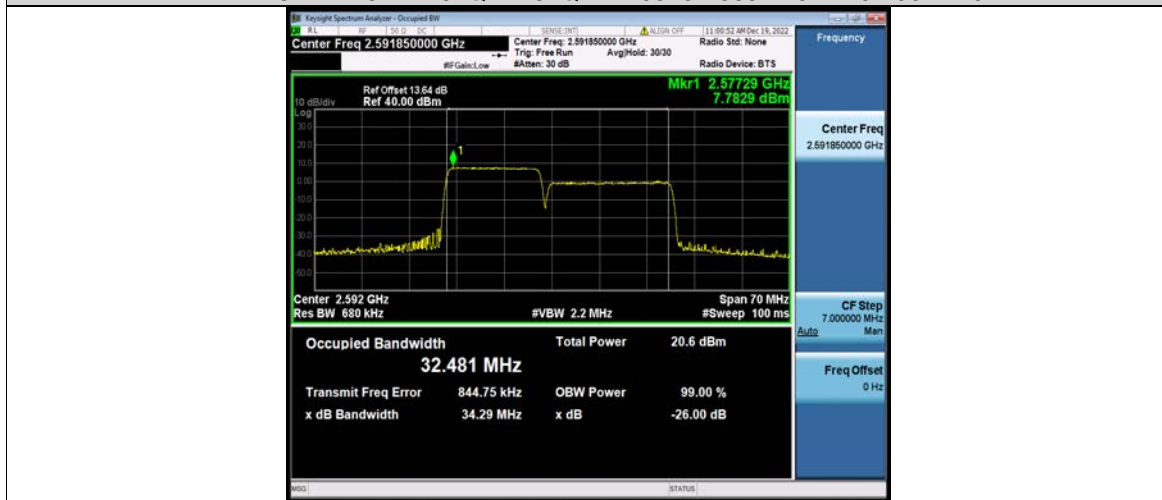

41-41-15MHz-20MHz-16QAM-16QAM-41319-41490-75RB#0-100RB#0

Test Report No.: W7L-P23100014RF08

41-41-15MHz-20MHz-64QAM-64QAM-39728-39899-75RB#0-100RB#0

41-41-15MHz-20MHz-64QAM-64QAM-40523-40694-75RB#0-100RB#0