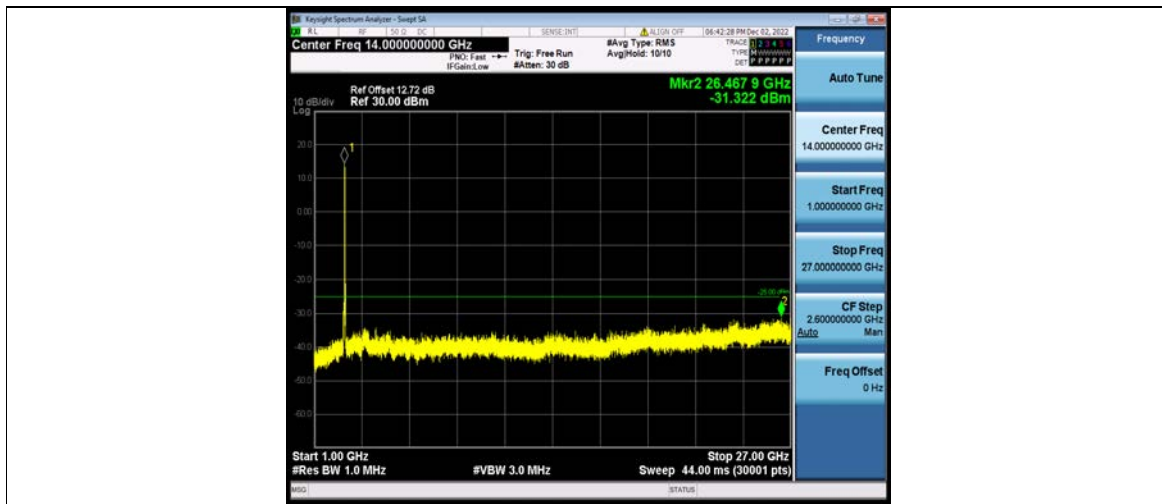

Test Report No.: W7L-P23100014RF08

41-41-20MHz-20MHz-64QAM-64QAM-39750-39948-100RB#0-100RB#0-30~1000MHz