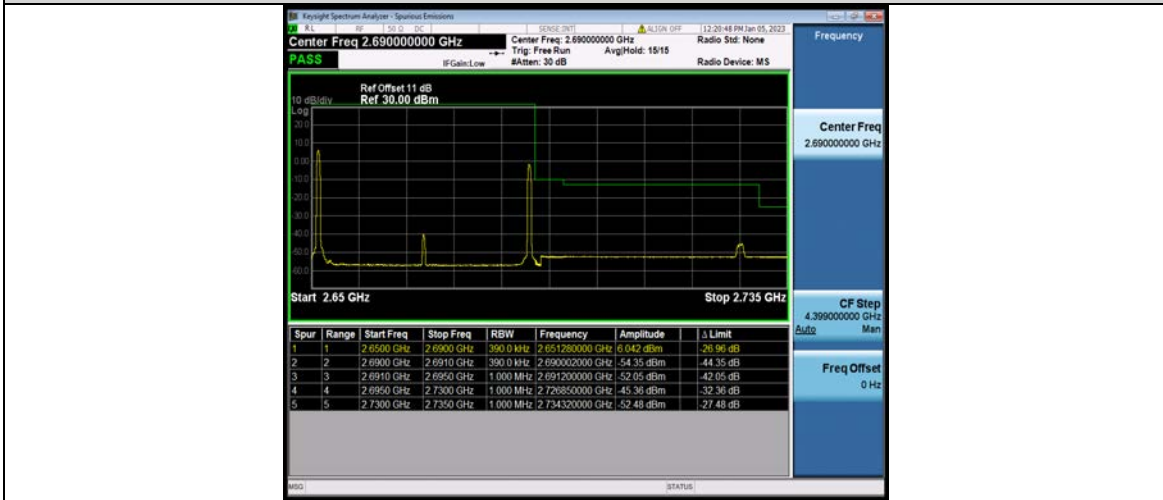

41-41-20MHz-20MHz-16QAM-16QAM-41292-41490-1RB#0-1RB#99