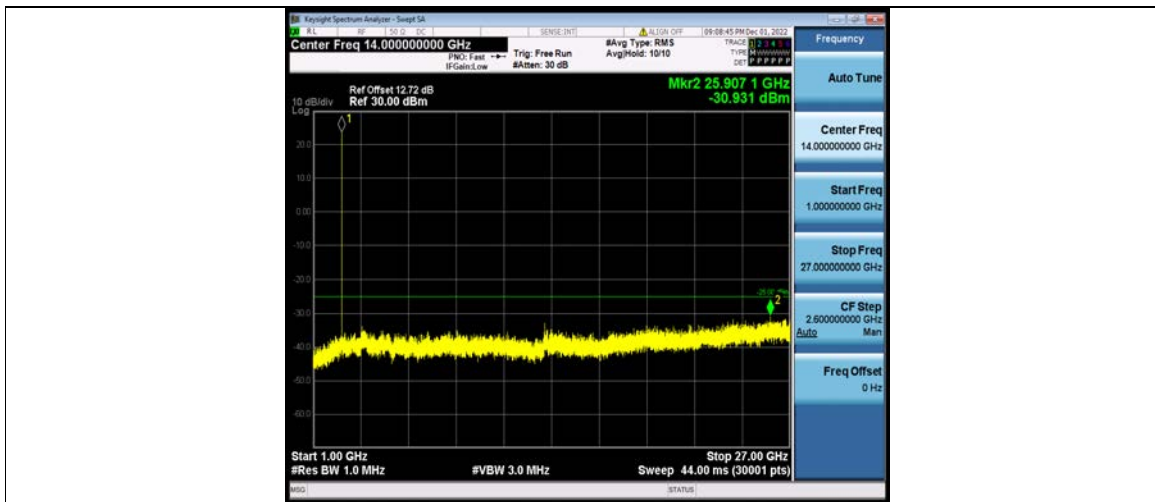

7-7-20MHz-20MHz-64QAM-64QAM-21152-21350-1RB#99-1RB#0-1000~27000MHz

Test Report No.: W7L-P23100014RF08

Test Report No.: W7L-P23100014RF08

LTE BAND CA_41C (INCLUDING LTE BAND CA_38C)

26DB BANDWIDTH AND OCCUPIED BANDWIDTH