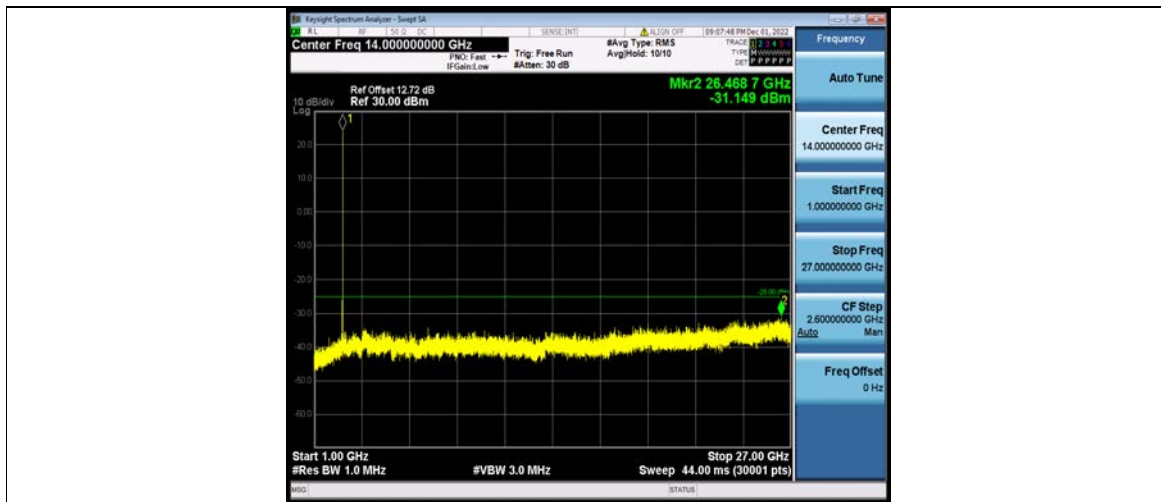

Test Report No.: W7L-P23100014RF08

7-7-20MHz-20MHz-16QAM-16QAM-20850-21048-1RB#99-1RB#0-30~1000MHz