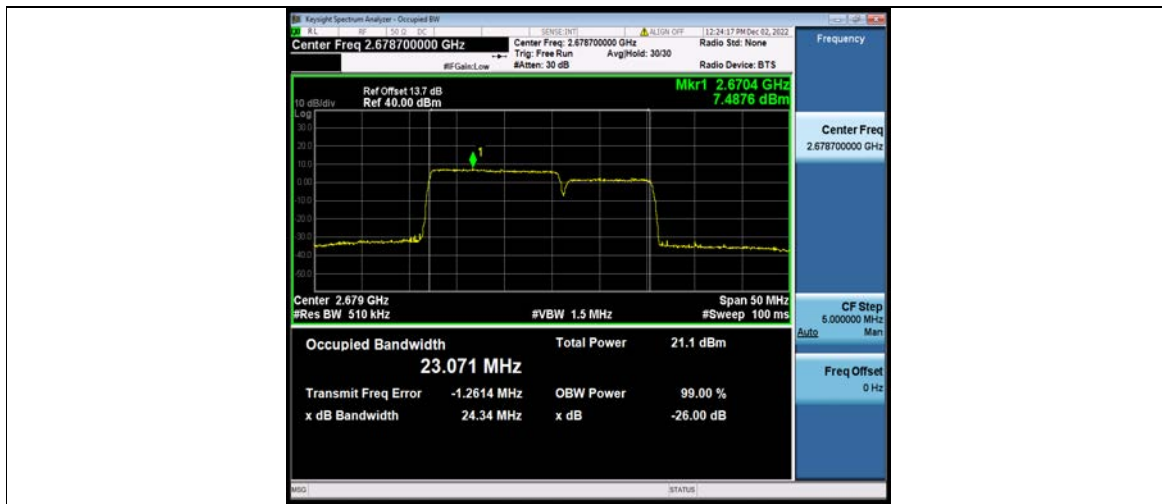

Test Report No.: W7L-P23100014RF08

41-41-15MHz-10MHz-64QAM-64QAM-39725-39845-75RB#0-50RB#0