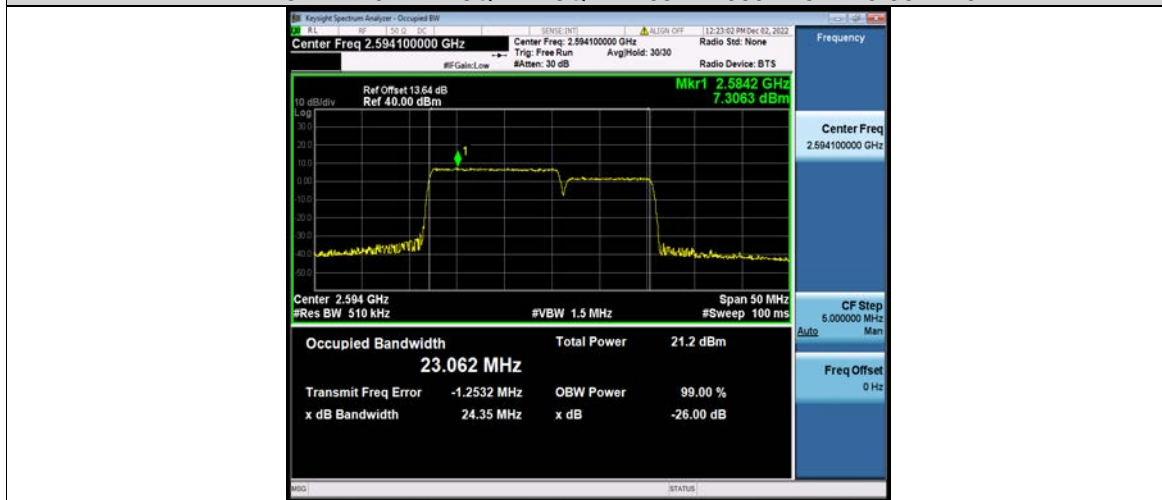

41-41-15MHz-10MHz-QPSK-QPSK-41417-41537-75RB#0-50RB#0

Test Report No.: W7L-P23100014RF08

41-41-15MHz-10MHz-16QAM-16QAM-39725-39845-75RB#0-50RB#0

41-41-15MHz-10MHz-16QAM-16QAM-40571-40691-75RB#0-50RB#0

41-41-15MHz-10MHz-16QAM-16QAM-41417-41537-75RB#0-50RB#0