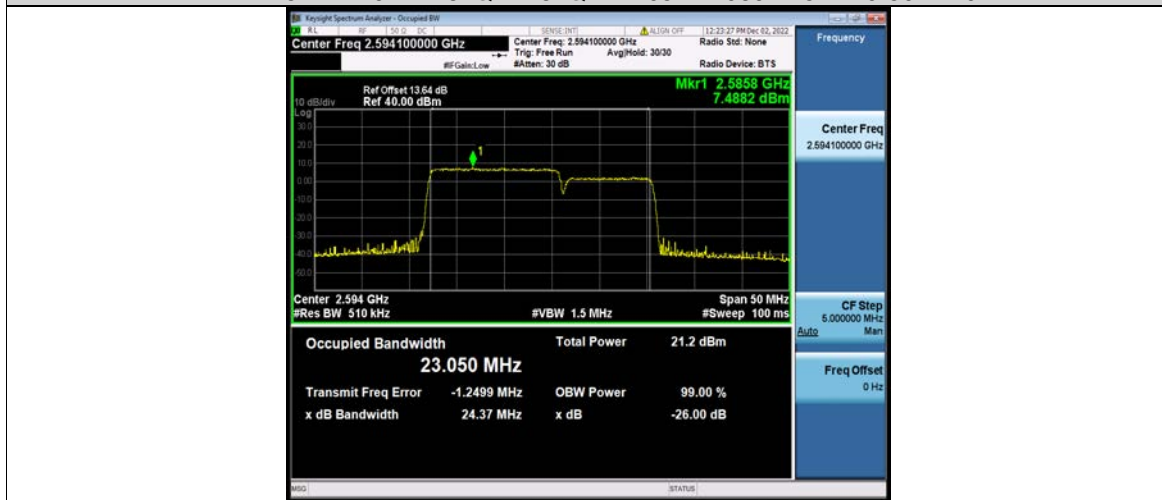

41-41-15MHz-10MHz-64QAM-64QAM-41417-41537-75RB#0-50RB#0