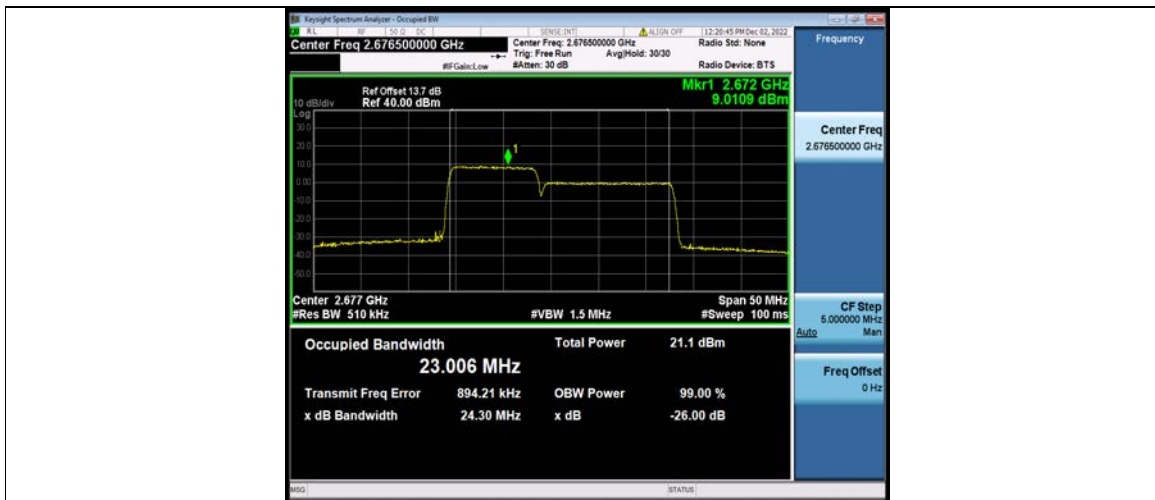

Test Report No.: W7L-P23100014RF08

41-41-10MHz-15MHz-64QAM-64QAM-39703-39823-50RB#0-75RB#0

41-41-10MHz-15MHz-64QAM-64QAM-40549-40669-50RB#0-75RB#0

41-41-10MHz-15MHz-64QAM-64QAM-41395-41515-50RB#0-75RB#0

Test Report No.: W7L-P23100014RF08