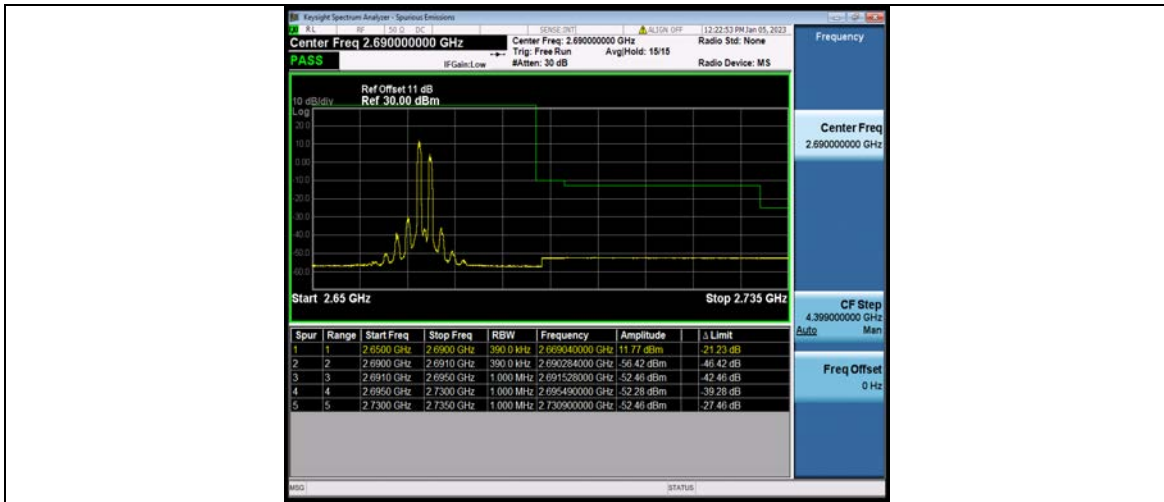

41-41-20MHz-20MHz-64QAM-64QAM-41292-41490-1RB#99-1RB#0

Test Report No.: W7L-P23100014RF08

CONDUCTED SPURIOUS EMISSION

Test Result