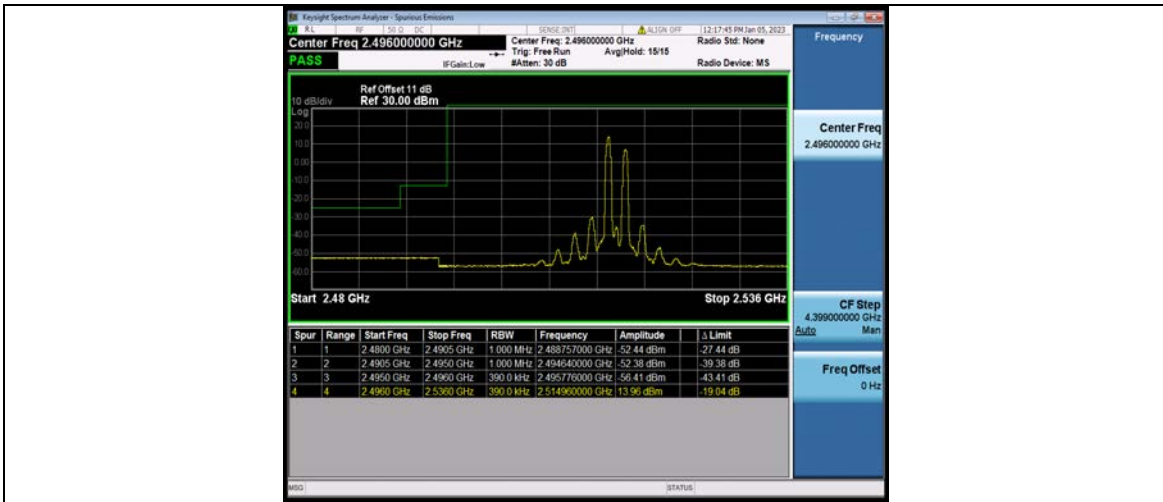

Test Report No.: W7L-P23100014RF08

41-41-20MHz-20MHz-16QAM-16QAM-39750-39948-100RB#0-100RB#0

41-41-20MHz-20MHz-16QAM-16QAM-39750-39948-1RB#0-1RB#99

41-41-20MHz-20MHz-16QAM-16QAM-39750-39948-1RB#99-1RB#0

Test Report No.: W7L-P23100014RF08