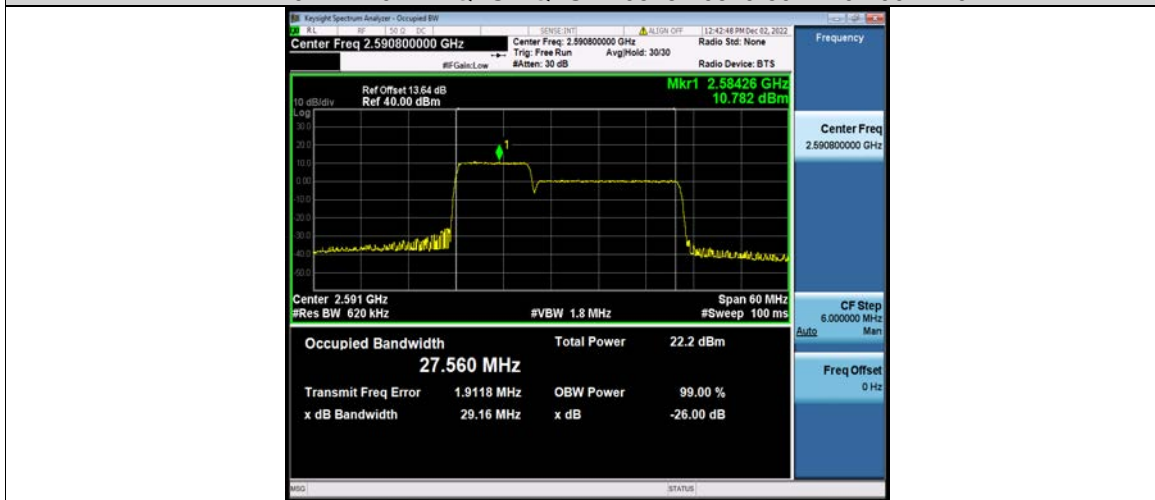

41-41-10MHz-20MHz-QPSK-QPSK-41346-41490-50RB#0-100RB#0