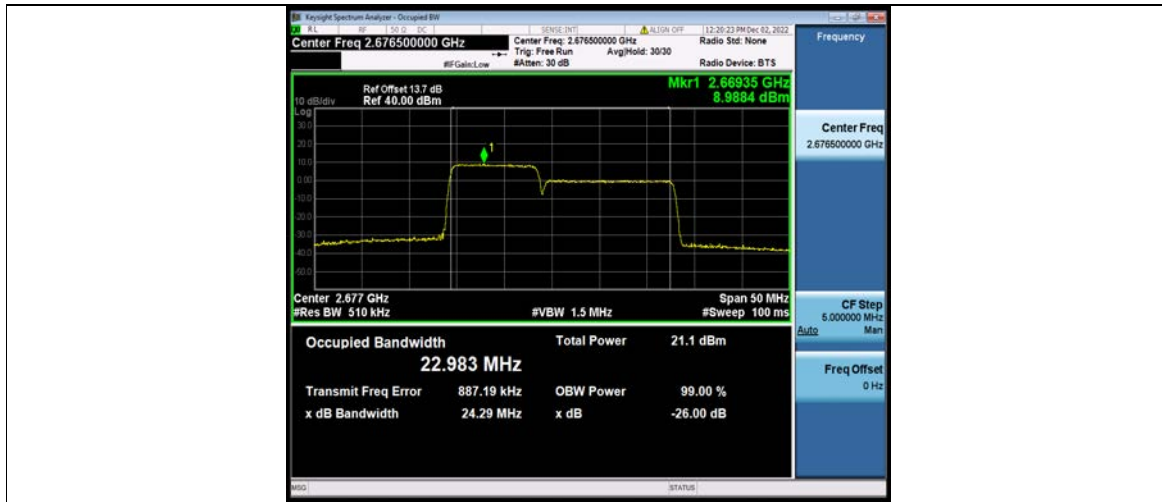

Test Report No.: W7L-P23100014RF08

41-41-10MHz-15MHz-64QAM-64QAM-39703-39823-50RB#0-75RB#0