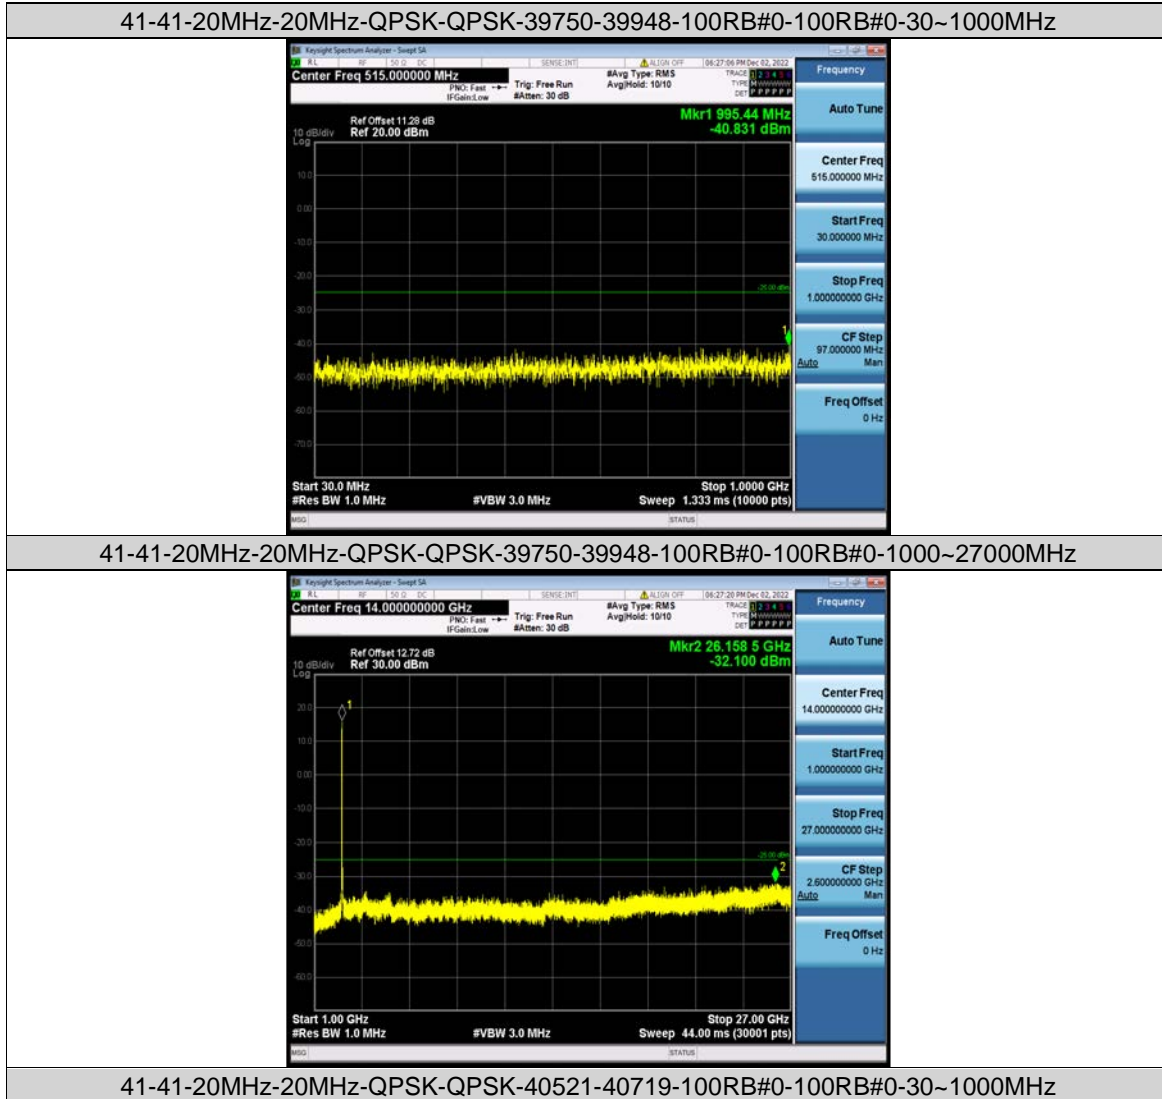

BUREAU
VERITAS

Test Report No.: W7L-P23100014RF08

41-41	5MHz-20MHz	16QAM-16QAM	40528-40645	1RB#24-1RB#0	30~1000MHz	-40.41	PASS
41-41	5MHz-20MHz	16QAM-16QAM	40528-40645	1RB#24-1RB#0	1000~27000MHz	-31.47	PASS
41-41	5MHz-20MHz	16QAM-16QAM	41373-41490	1RB#24-1RB#0	30~1000MHz	-41.19	PASS
41-41	5MHz-20MHz	16QAM-16QAM	41373-41490	1RB#24-1RB#0	1000~27000MHz	-31.58	PASS
41-41	5MHz-20MHz	64QAM-64QAM	39683-39800	1RB#24-1RB#0	30~1000MHz	-41.62	PASS
41-41	5MHz-20MHz	64QAM-64QAM	39683-39800	1RB#24-1RB#0	1000~27000MHz	-30.94	PASS
41-41	5MHz-20MHz	64QAM-64QAM	40528-40645	1RB#24-1RB#0	30~1000MHz	-41.69	PASS
41-41	5MHz-20MHz	64QAM-64QAM	40528-40645	1RB#24-1RB#0	1000~27000MHz	-31.13	PASS
41-41	5MHz-20MHz	64QAM-64QAM	41373-41490	1RB#24-1RB#0	30~1000MHz	-41.97	PASS
41-41	5MHz-20MHz	64QAM-64QAM	41373-41490	1RB#24-1RB#0	1000~27000MHz	-31.07	PASS

Test Report No.: W7L-P23100014RF08

Test Graphs