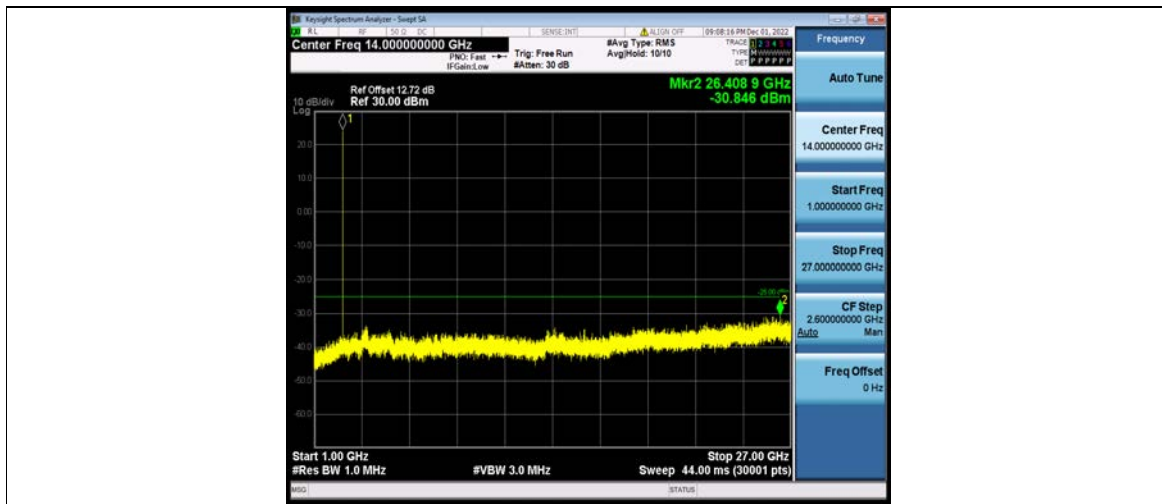

Test Report No.: W7L-P23100014RF08

7-7-20MHz-20MHz-64QAM-64QAM-20850-21048-1RB#99-1RB#0-30~1000MHz