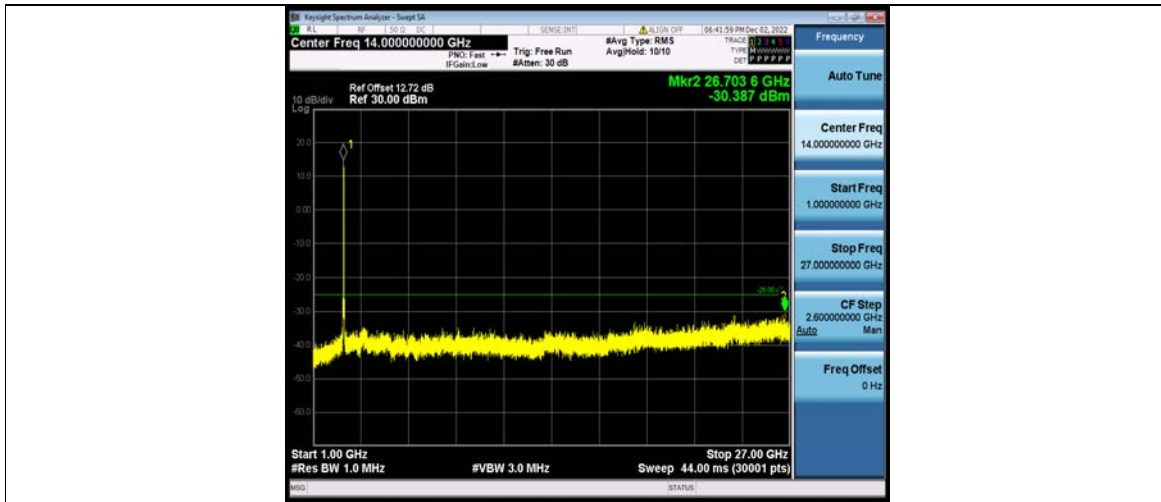

Test Report No.: W7L-P23100014RF08

41-41-20MHz-20MHz-16QAM-16QAM-39750-39948-100RB#0-100RB#0-30~1000MHz