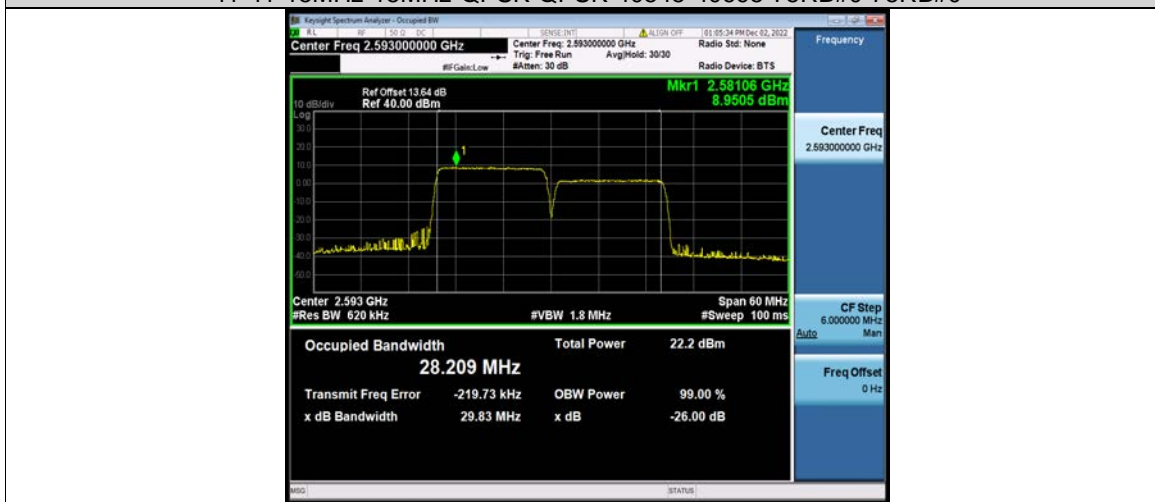

41-41-15MHz-15MHz-QPSK-QPSK-41365-41515-75RB#0-75RB#0