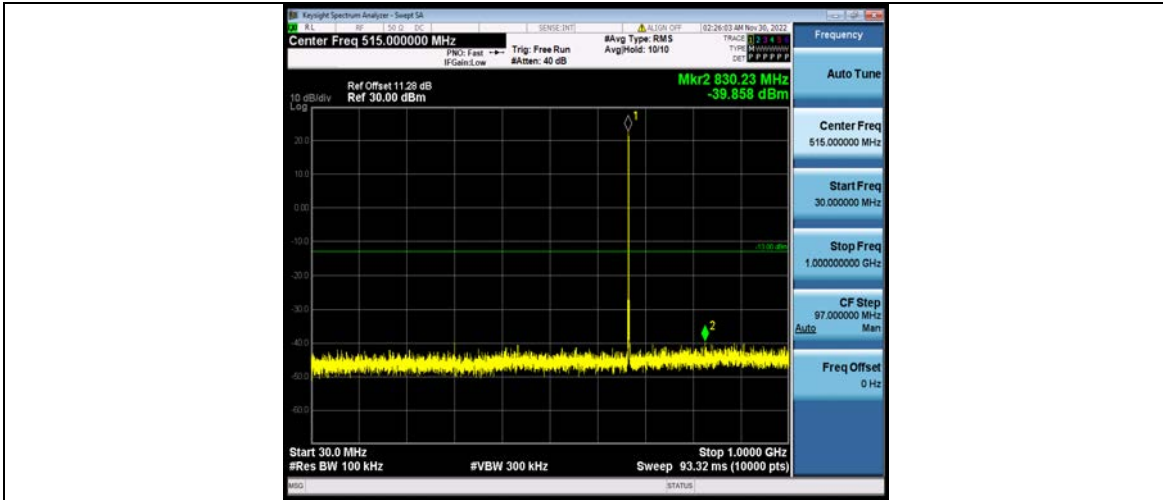

Test Report No.: W7L-P23100014RF06

Band71-20MHz-64QAM-133322-1RB#0-Range2:1000~10000MHz