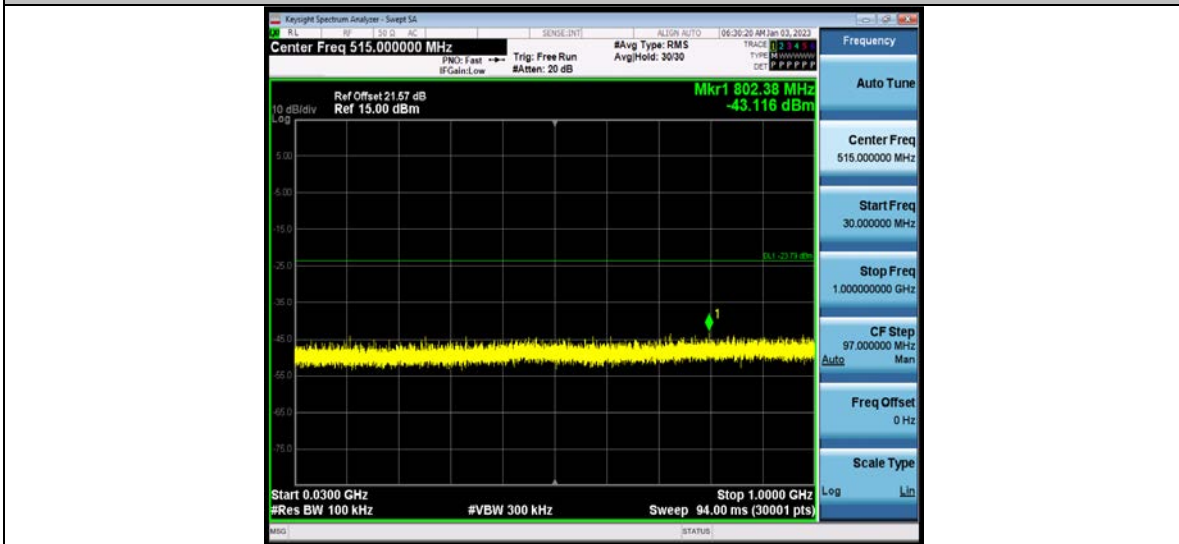

11N40MIMO_Ant1_2422_1000~26500

BV 7Layers Communications Technology
(Shenzhen) Co., Ltd

No.B102, Dazu Chuangxin Mansion, North of Beihuan
Avenue, North Area, Hi-Tech Industrial Park, Nanshan
District, Shenzhen, Guangdong, China

Tel: +86 755 8869 6566
Fax: +86 755 8869 6577
Email: customerservice.sw@bureauveritas.com