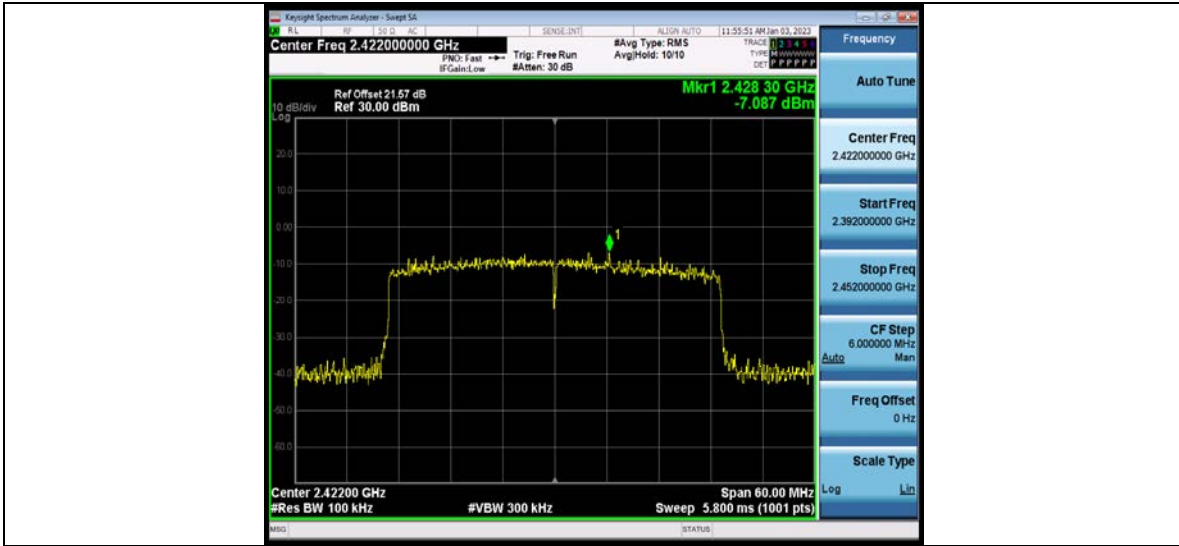

**BUREAU
VERITAS**

Test Report No.: W7L-P23100014RF02

11AX40MIMO_Ant1_2422_30~1000