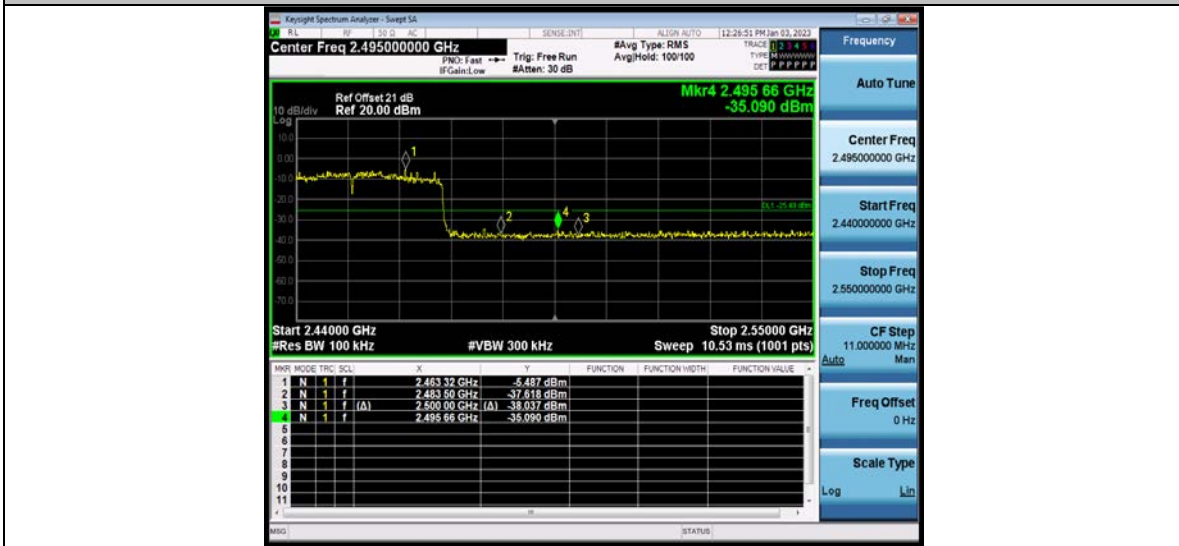

BUREAU VERITAS

Test Report No.: W7L-P23100014RF02

11AX40MIMO_Ant2_High_2452

BV 7Layers Communications Technology (Shenzhen) Co., Ltd

No.B102, Dazu Chuangxin Mansion, North of Beihuan Avenue, North Area, Hi-Tech Industrial Park, Nanshan District, Shenzhen, Guangdong, China