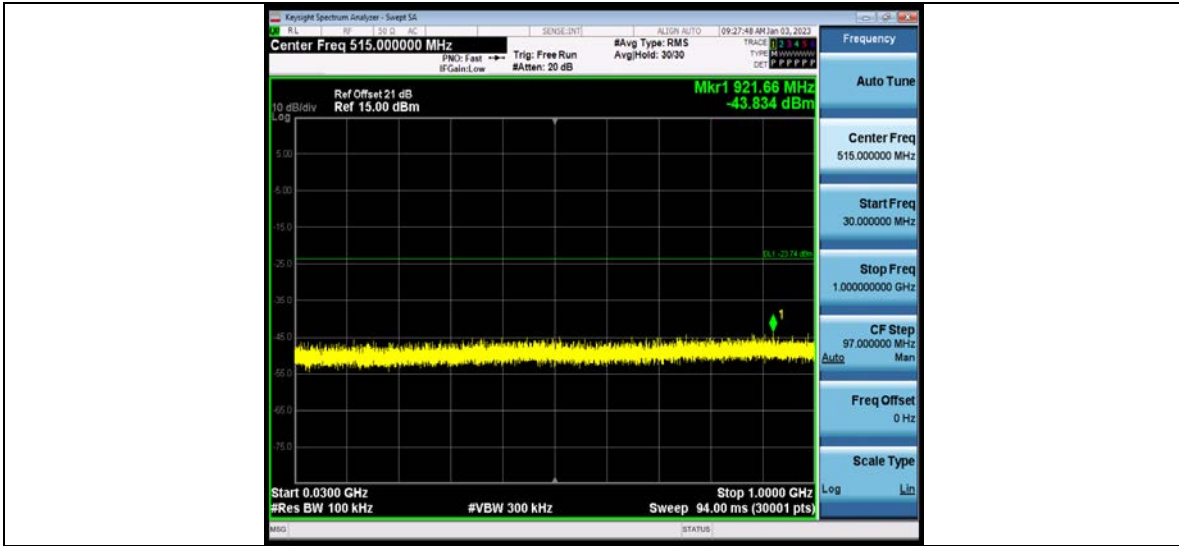

BUREAU VERITAS

Test Report No.: W7L-P23100014RF02

11AX20MIMO_Ant2_2437_1000~26500