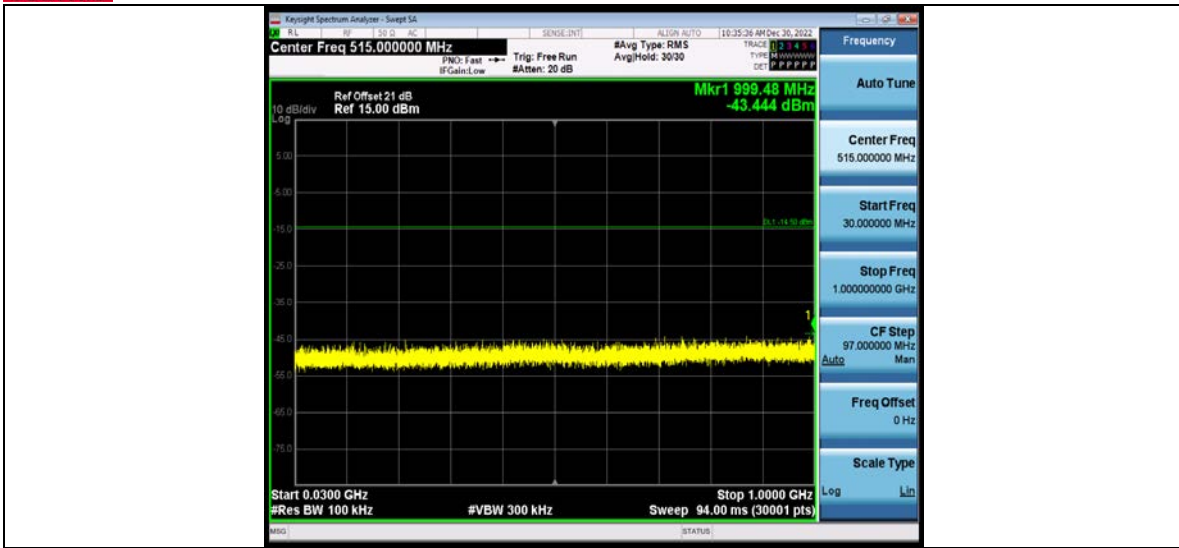

**BUREAU
VERITAS**

Test Report No.: W7L-P23100014RF02

11B-CDD_Ant2_2437_1000~26500