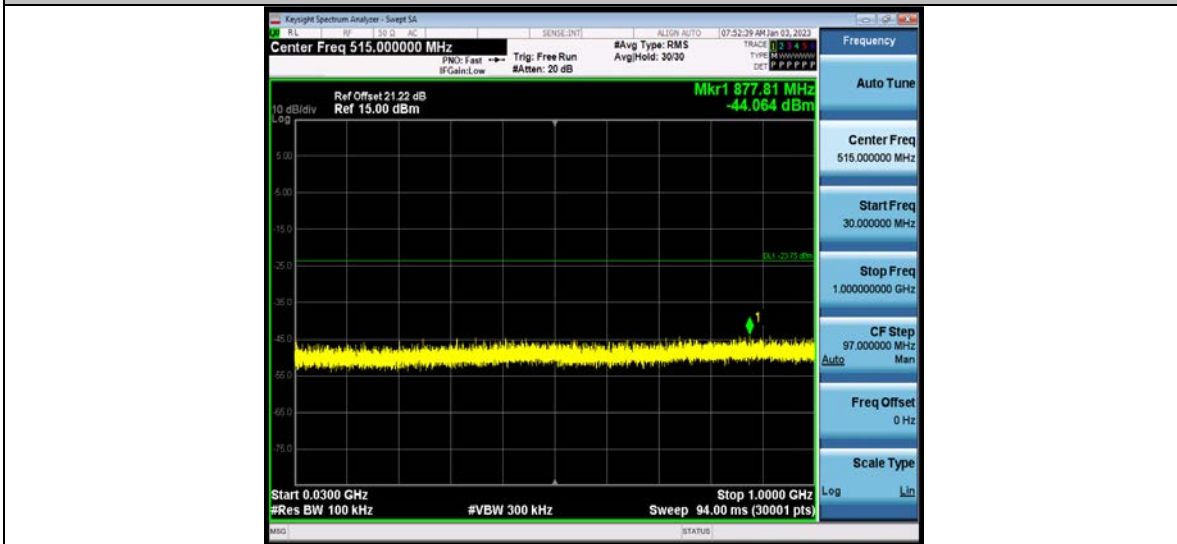

11N40MIMO_Ant1_2452_1000~26500

BV 7Layers Communications Technology
(Shenzhen) Co., Ltd

No.B102, Dazu Chuangxin Mansion, North of Beihuan
Avenue, North Area, Hi-Tech Industrial Park, Nanshan
District, Shenzhen, Guangdong, China

Tel: +86 755 8869 6566
Fax: +86 755 8869 6577
Email: customerservice.sw@bureauveritas.com