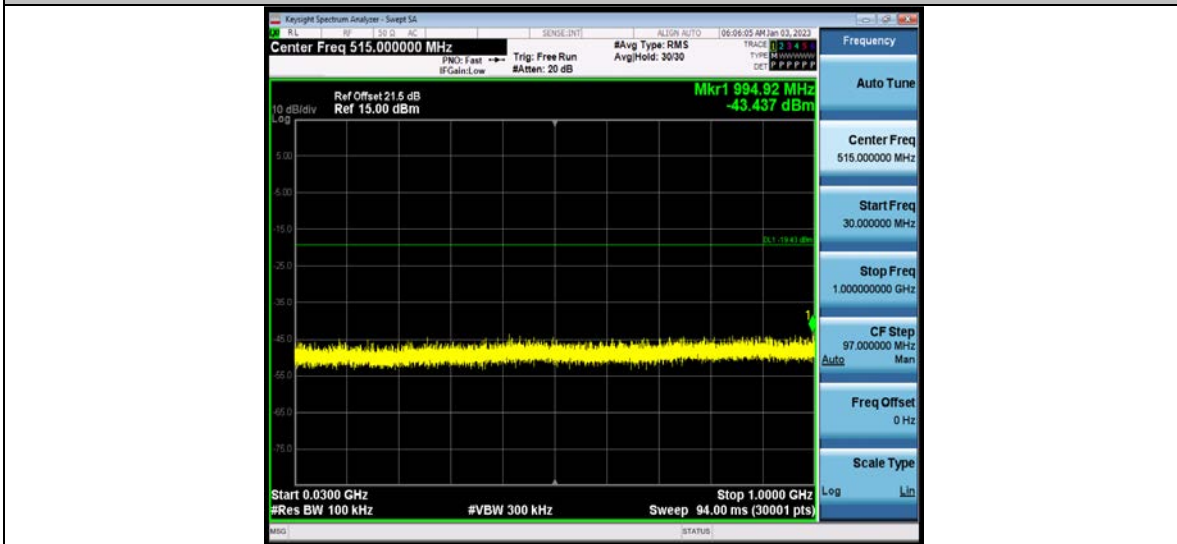

**BUREAU
VERITAS**

Test Report No.: W7L-P23100014RF02

11N20MIMO_Ant1_2462_30~1000

11N20MIMO_Ant1_2462_1000~26500

BV 7Layers Communications Technology
(Shenzhen) Co., Ltd

No.B102, Dazu Chuangxin Mansion, North of Beihuan
Avenue, North Area, Hi-Tech Industrial Park, Nanshan
District, Shenzhen, Guangdong, China