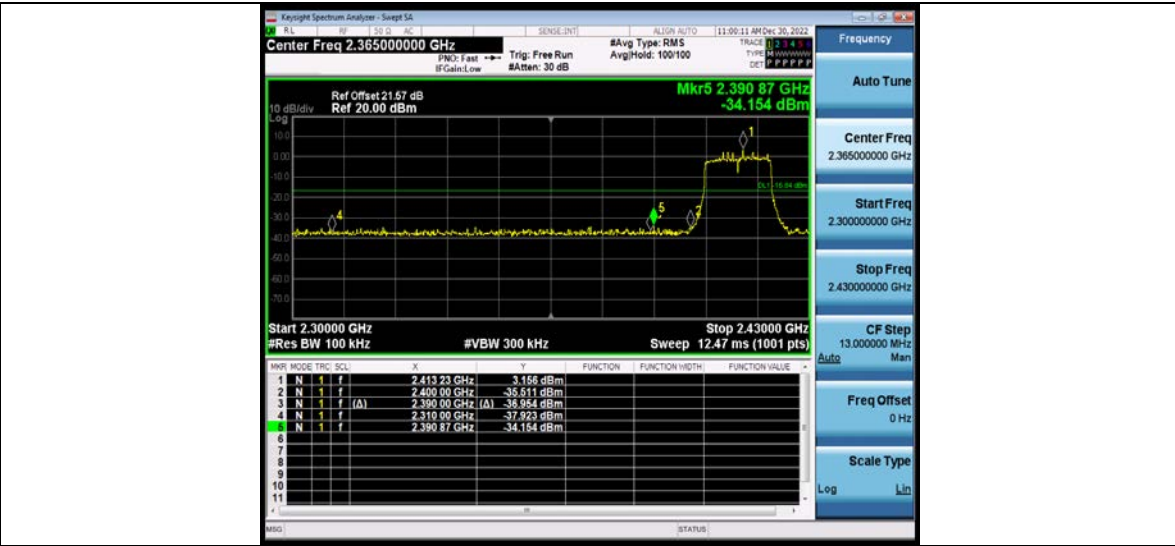

11G-CDD_Ant1_Low_2412

BUREAU VERITAS

Test Report No.: W7L-P23100014RF02