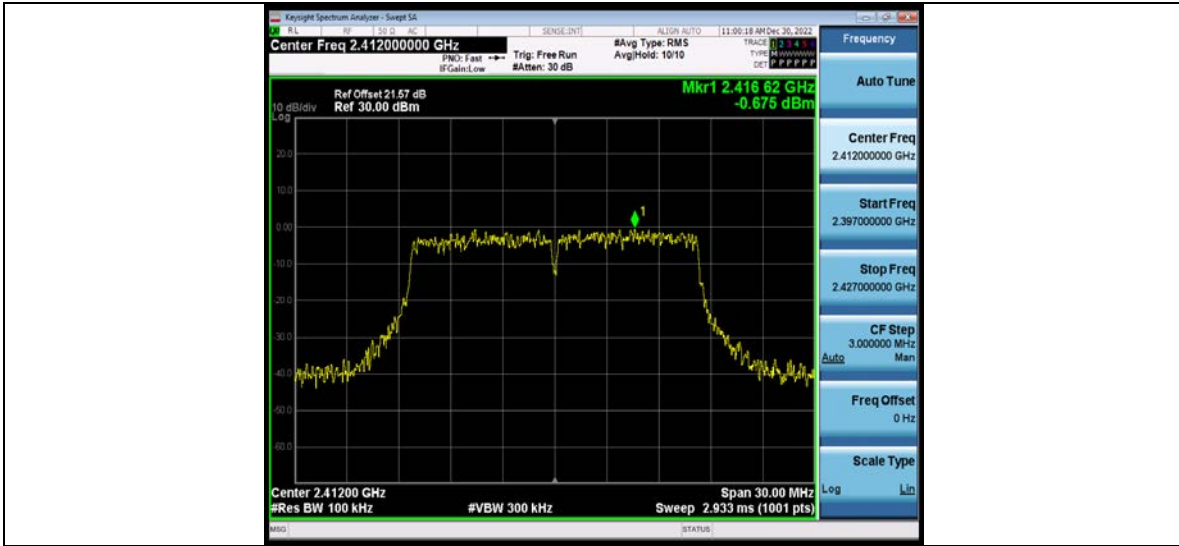

**BUREAU
VERITAS**

Test Report No.: W7L-P23100014RF02

11G-CDD_Ant1_2412_30~1000