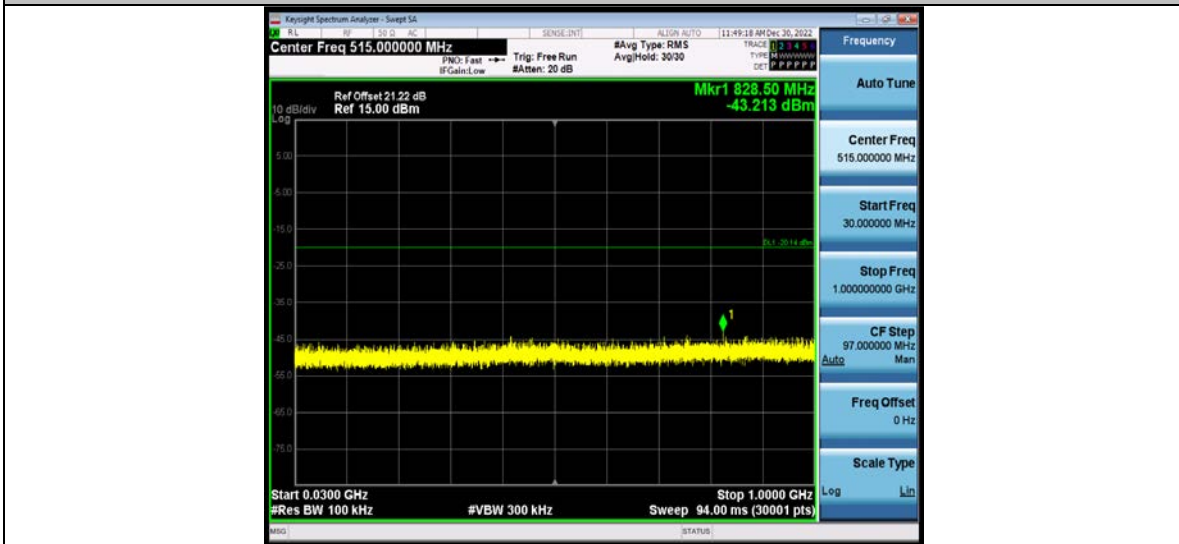

11G-CDD_Ant1_2437_1000~26500

BV 7Layers Communications Technology
(Shenzhen) Co., Ltd

No.B102, Dazu Chuangxin Mansion, North of Beihuan
Avenue, North Area, Hi-Tech Industrial Park, Nanshan
District, Shenzhen, Guangdong, China

Tel: +86 755 8869 6566
Fax: +86 755 8869 6577
Email: customerservice.sw@bureauveritas.com