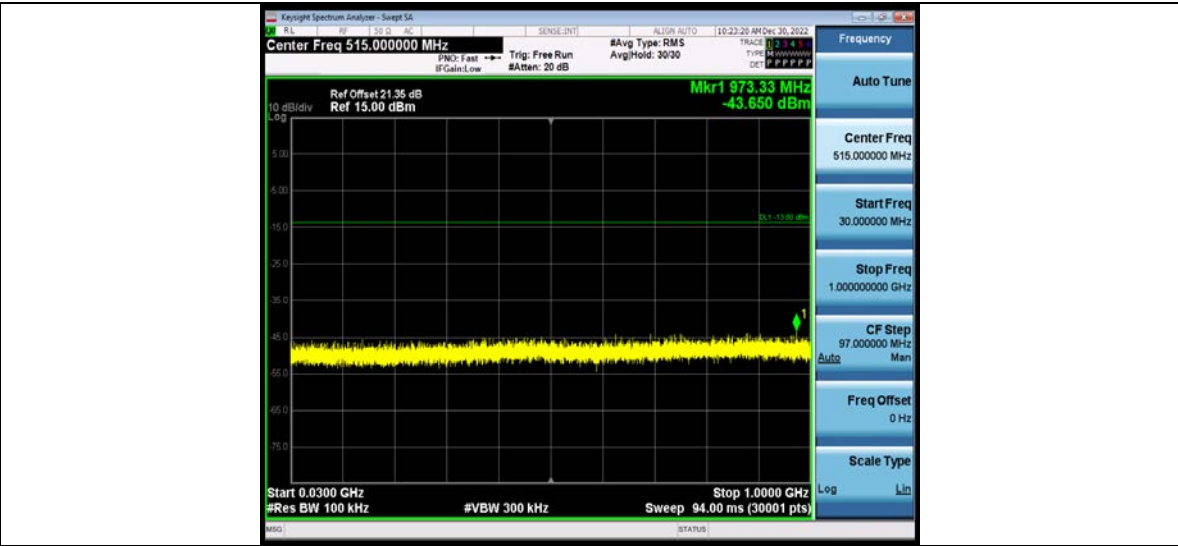

BUREAU VERITAS

Test Report No.: W7L-P23100014RF02

11B-CDD_Ant2_2412_1000~26500