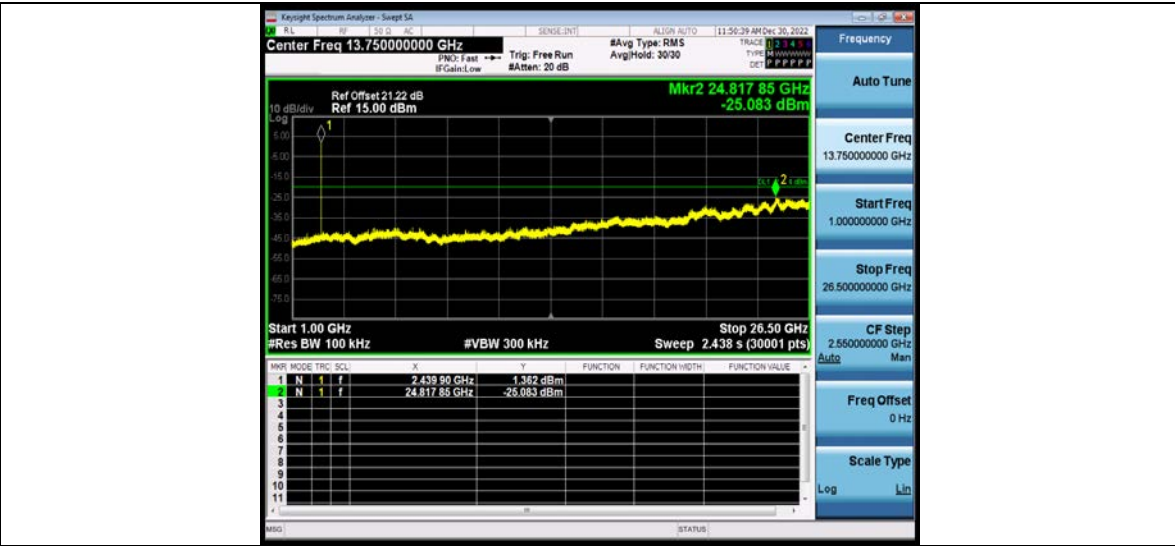

BUREAU VERITAS

Test Report No.: W7L-P23100014RF02

11G-CDD_Ant2_2437_0-Reference