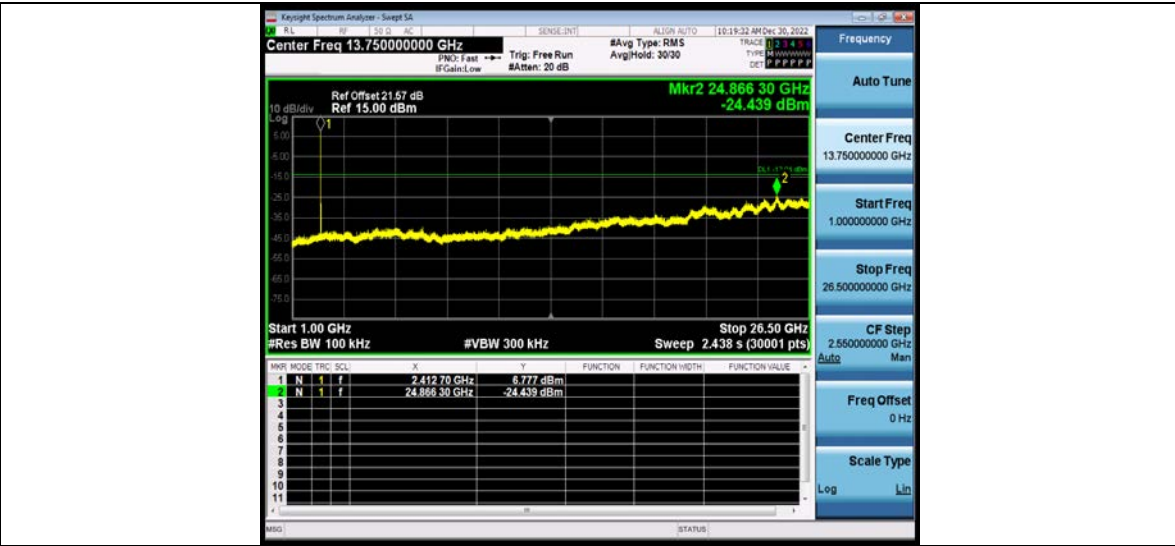

BUREAU VERITAS

Test Report No.: W7L-P23100014RF02

11B-CDD_Ant2_2412_0-Reference