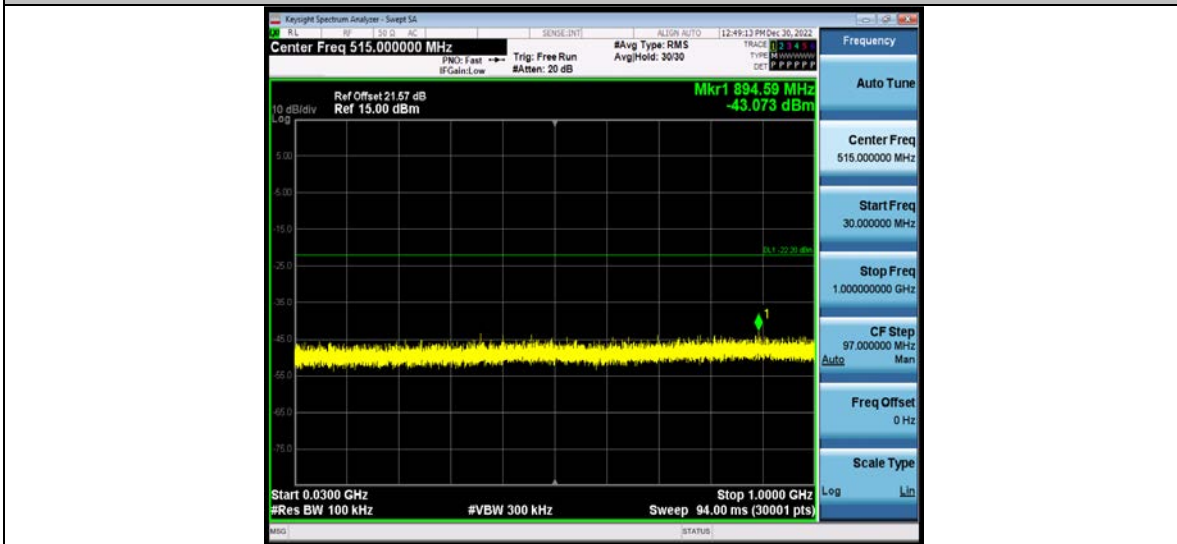

BUREAU
VERITAS

Test Report No.: W7L-P23100014RF02

11N20MIMO_Ant1_2412_30~1000

11N20MIMO_Ant1_2412_1000~26500

BV 7Layers Communications Technology
(Shenzhen) Co., Ltd

No.B102, Dazu Chuangxin Mansion, North of Beihuan
Avenue, North Area, Hi-Tech Industrial Park, Nanshan
District, Shenzhen, Guangdong, China