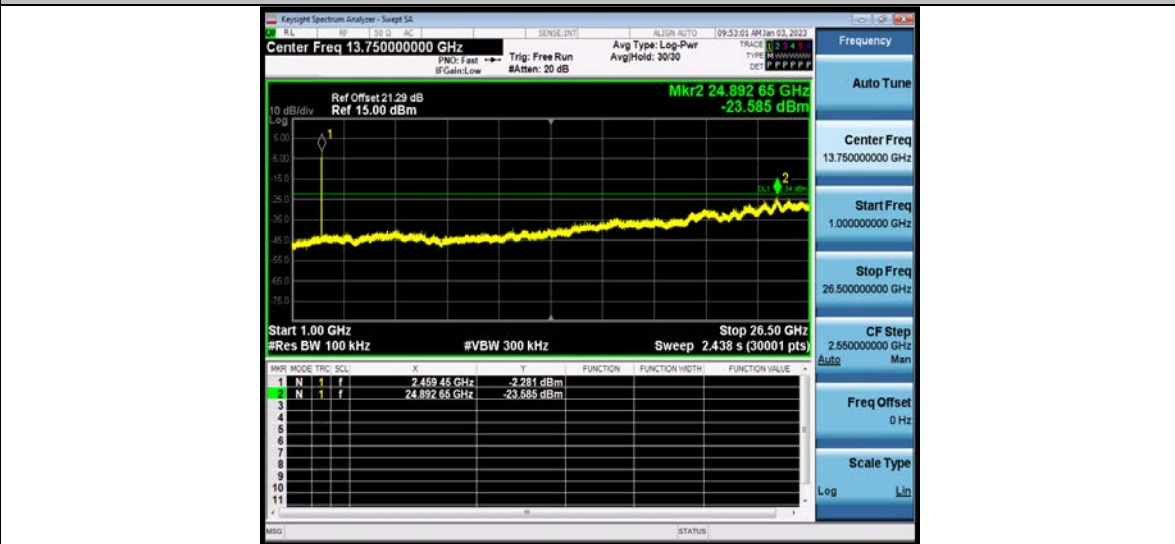

BUREAU VERITAS

Test Report No.: W7L-P23100014RF02

11AX20MIMO_Ant2_2462_1000~26500

11AX40MIMO_Ant1_2422_0-Reference

BV 7Layers Communications Technology (Shenzhen) Co., Ltd

No.B102, Dazu Chuangxin Mansion, North of Beihuan Avenue, North Area, Hi-Tech Industrial Park, Nanshan District, Shenzhen, Guangdong, China