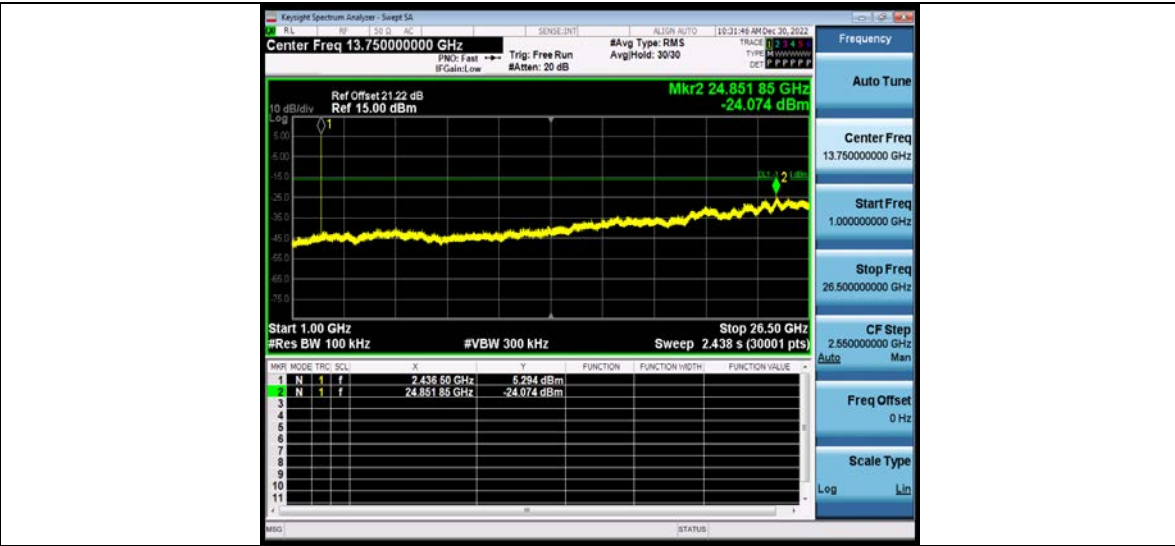

BUREAU VERITAS

Test Report No.: W7L-P23100014RF02

11B-CDD_Ant2_2437_0-Reference