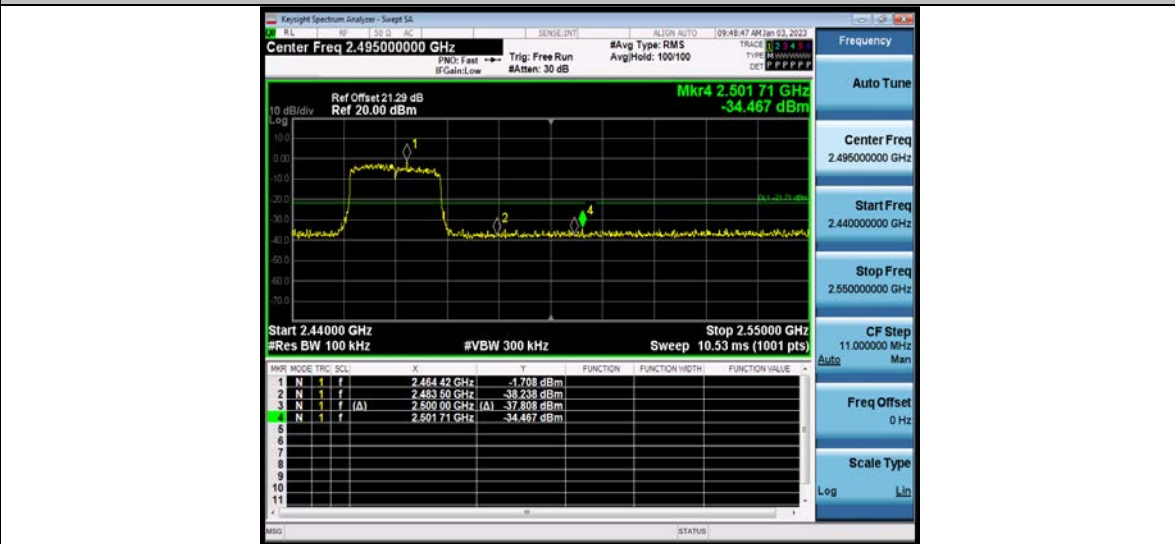

BUREAU VERITAS

Test Report No.: W7L-P23100014RF02

11AX20MIMO_Ant2_High_2462

11AX40MIMO_Ant1_Low_2422

BV 7Layers Communications Technology (Shenzhen) Co., Ltd

No.B102, Dazu Chuangxin Mansion, North of Beihuan Avenue, North Area, Hi-Tech Industrial Park, Nanshan District, Shenzhen, Guangdong, China