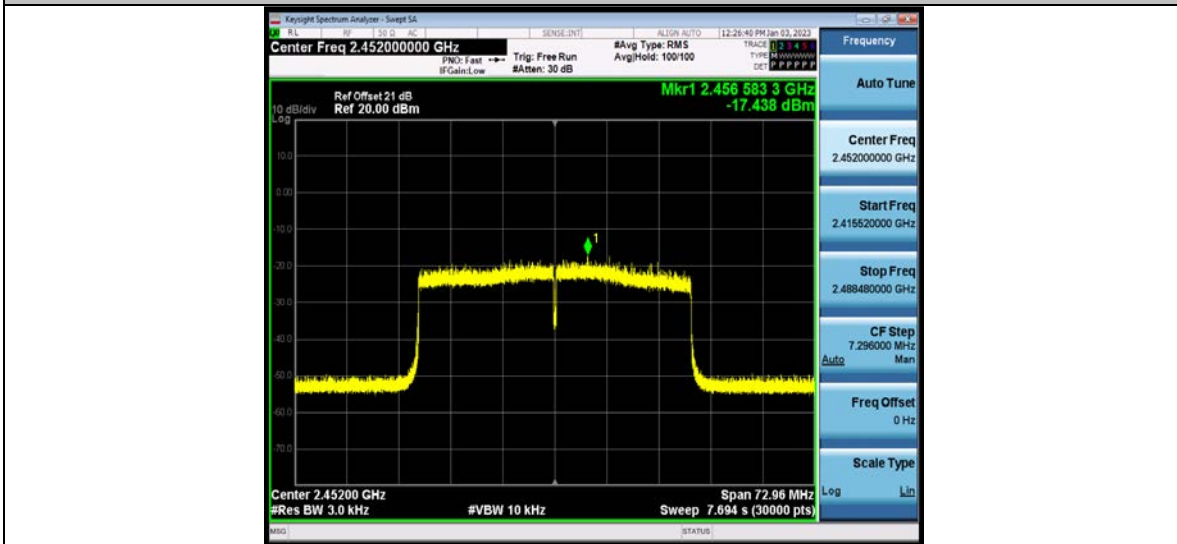

BUREAU
VERITAS

Test Report No.: W7L-P23100014RF02

11AX40MIMO_Ant2_2452

BV 7Layers Communications Technology
(Shenzhen) Co., Ltd

No.B102, Dazu Chuangxin Mansion, North of Beihuan
Avenue, North Area, Hi-Tech Industrial Park, Nanshan
District, Shenzhen, Guangdong, China