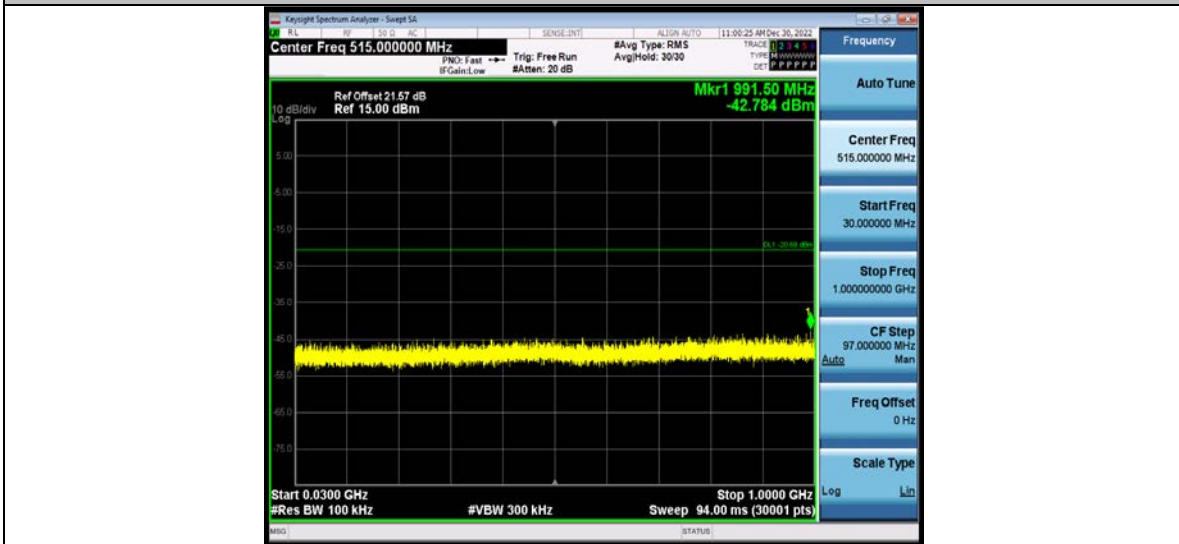

**BUREAU
VERITAS**

Test Report No.: W7L-P23100014RF02

11G-CDD_Ant1_2412_30~1000

11G-CDD_Ant1_2412_1000~26500

BV 7Layers Communications Technology
(Shenzhen) Co., Ltd

No.B102, Dazu Chuangxin Mansion, North of Beihuan
Avenue, North Area, Hi-Tech Industrial Park, Nanshan
District, Shenzhen, Guangdong, China