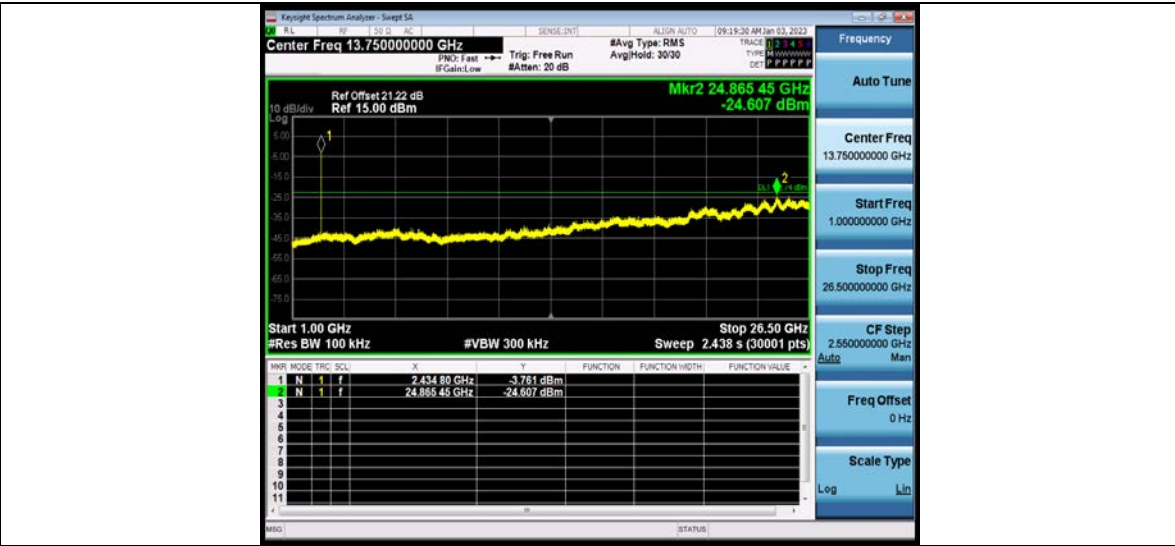

BUREAU VERITAS

Test Report No.: W7L-P23100014RF02

11AX20MIMO_Ant2_2437_0-Reference