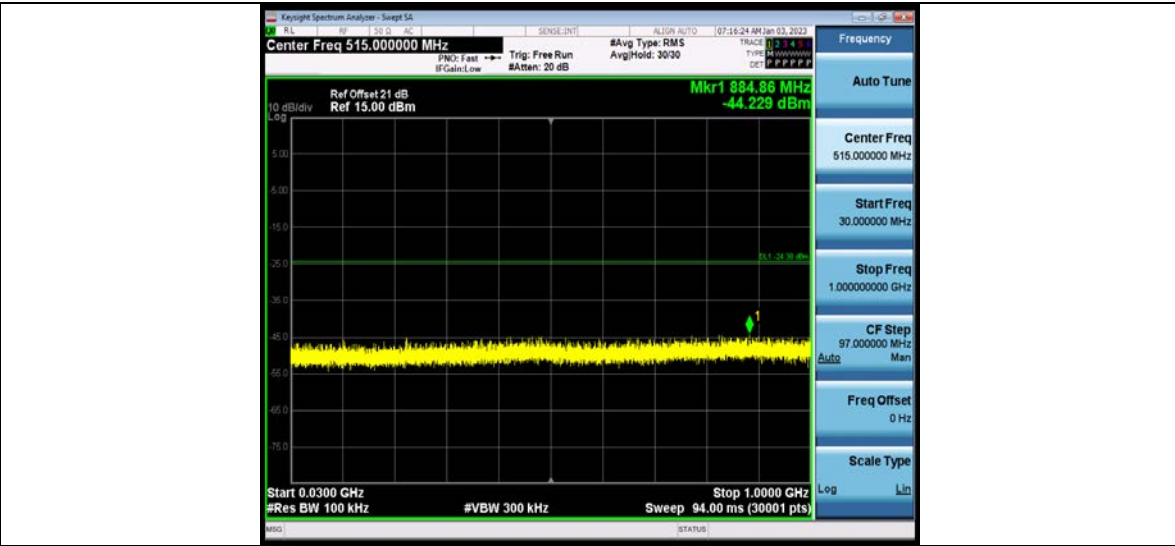

BUREAU VERITAS

Test Report No.: W7L-P23100014RF02

11N40MIMO_Ant2_2437_1000~26500