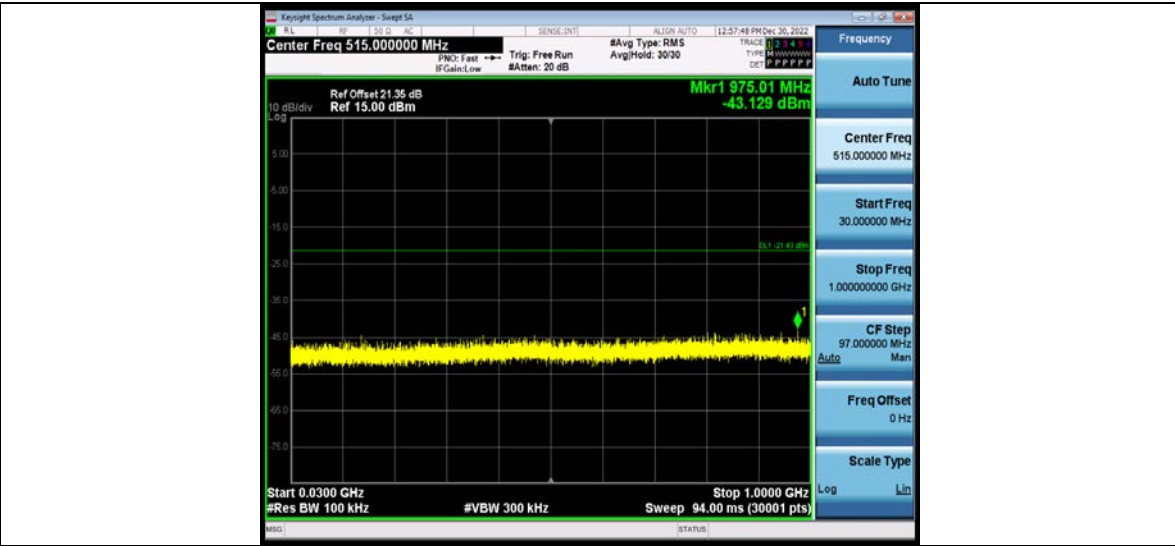

BUREAU VERITAS

Test Report No.: W7L-P23100014RF02

11N20MIMO_Ant2_2412_1000~26500