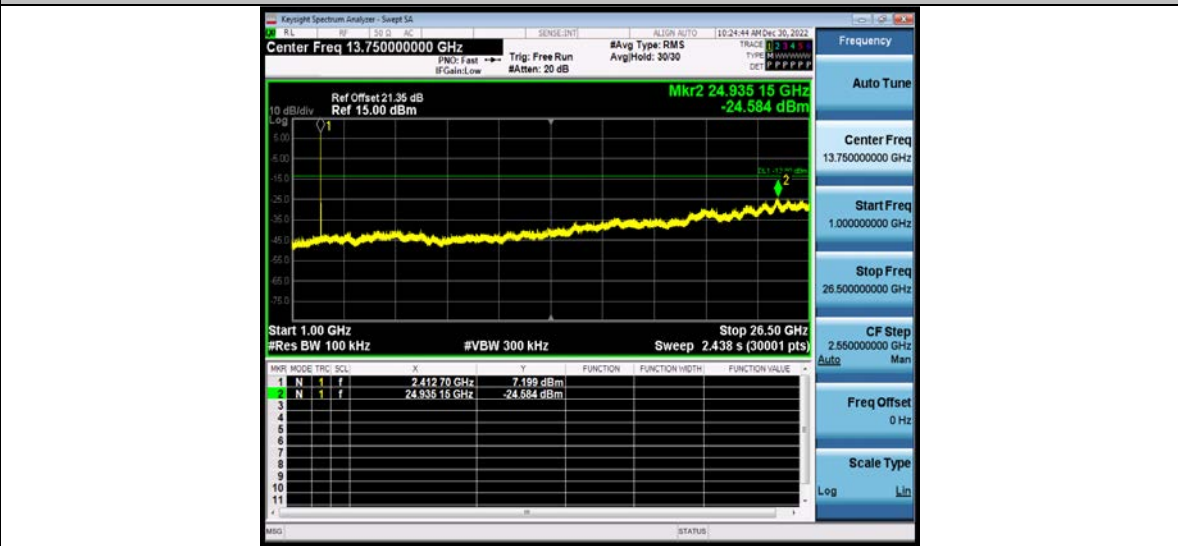

11B-CDD_Ant1_2437_0-Reference

BV 7Layers Communications Technology (Shenzhen) Co., Ltd

No.B102, Dazu Chuangxin Mansion, North of Beihuan Avenue, North Area, Hi-Tech Industrial Park, Nanshan District, Shenzhen, Guangdong, China

Tel: +86 755 8869 6566
Fax: +86 755 8869 6577
Email: customerservice.sw@bureauveritas.com