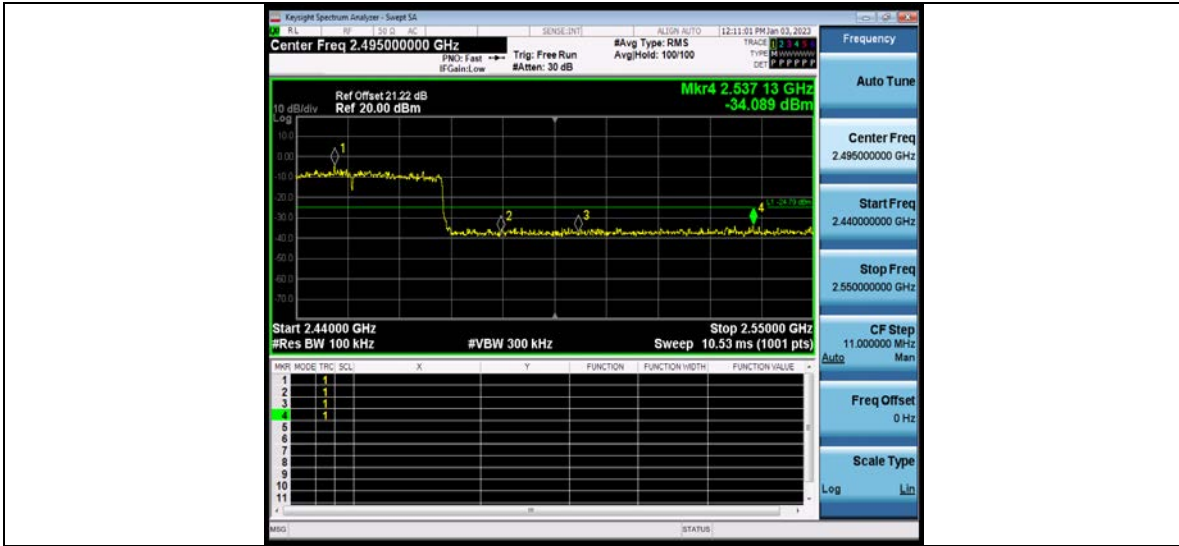

11AX40MIMO_Ant1_High_2452

BUREAU VERITAS

Test Report No.: W7L-P23100014RF02

11AX40MIMO_Ant2_High_2452