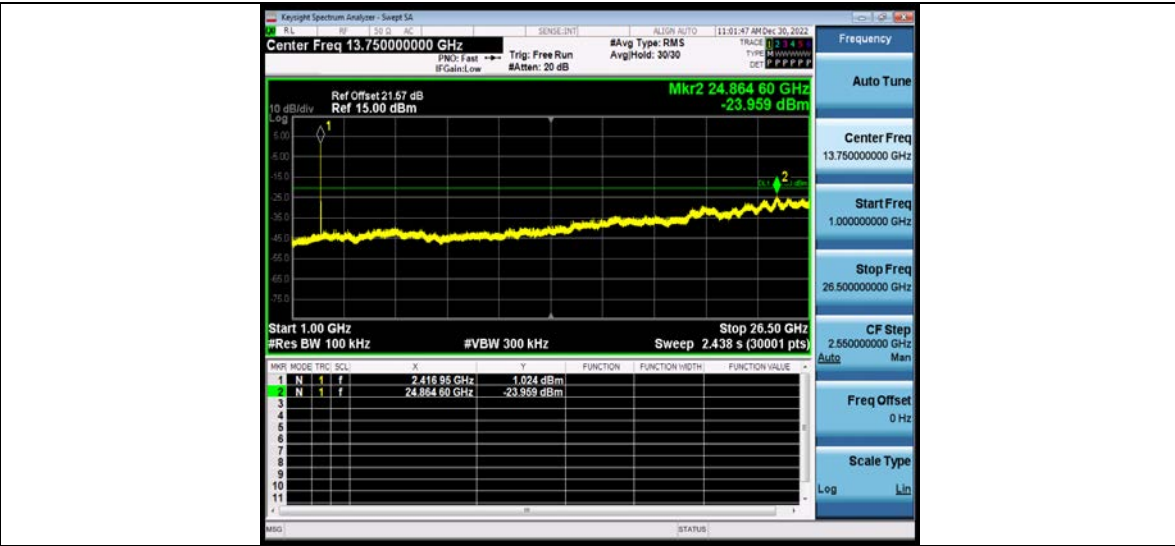

BUREAU VERITAS

Test Report No.: W7L-P23100014RF02

11G-CDD_Ant2_2412_0-Reference