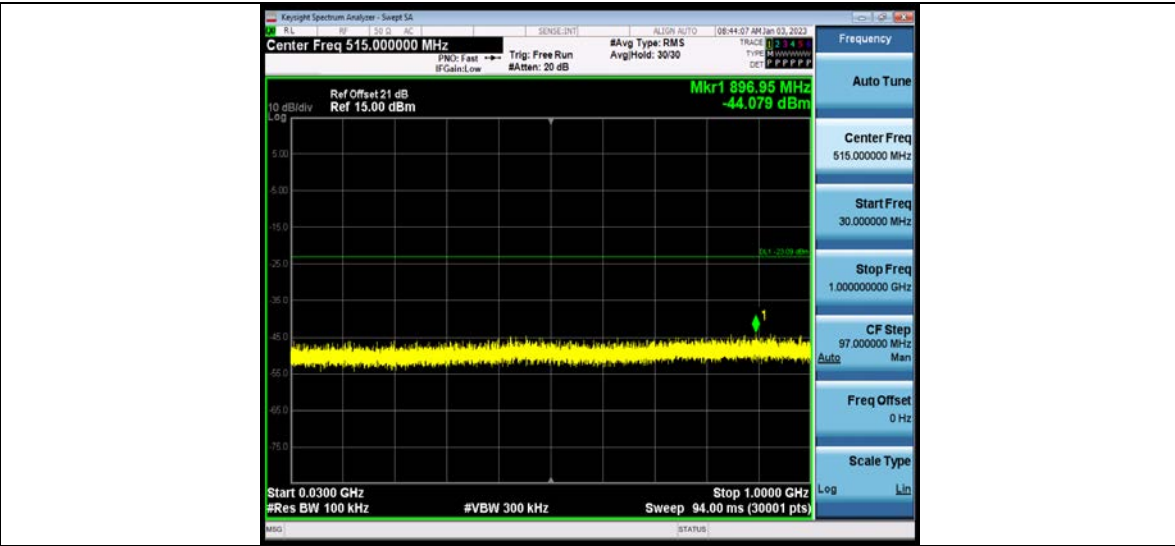

BUREAU VERITAS

Test Report No.: W7L-P23100014RF02

11N40MIMO_Ant2_2452_1000~26500