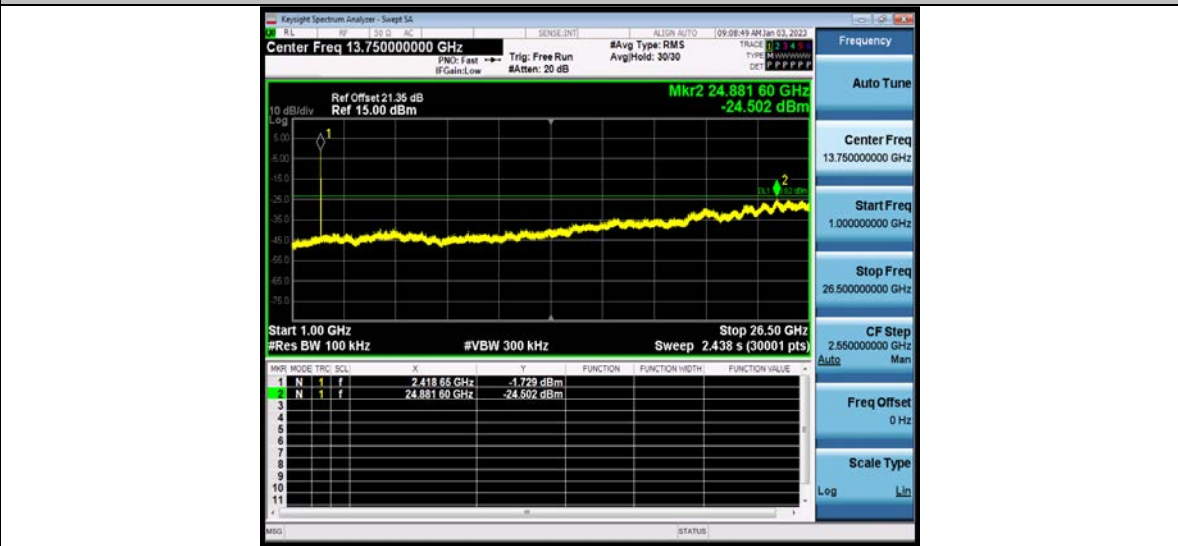

BUREAU VERITAS

Test Report No.: W7L-P23100014RF02

11AX20MIMO_Ant2_2412_1000~26500

11AX20MIMO_Ant1_2437_0-Reference

BV 7Layers Communications Technology (Shenzhen) Co., Ltd

No.B102, Dazu Chuangxin Mansion, North of Beihuan Avenue, North Area, Hi-Tech Industrial Park, Nanshan District, Shenzhen, Guangdong, China