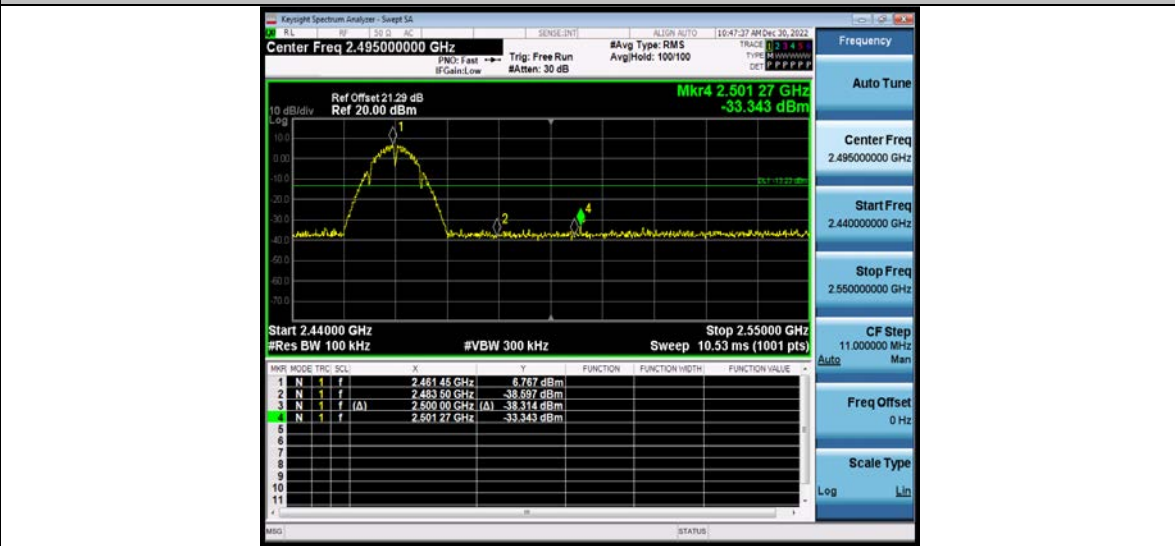

TEST GRAPHS

BUREAU VERITAS

Test Report No.: W7L-P23100014RF02

11B-CDD_Ant2_High_2462

11G-CDD_Ant1_Low_2412

BV 7Layers Communications Technology (Shenzhen) Co., Ltd

No.B102, Dazu Chuangxin Mansion, North of Beihuan Avenue, North Area, Hi-Tech Industrial Park, Nanshan District, Shenzhen, Guangdong, China