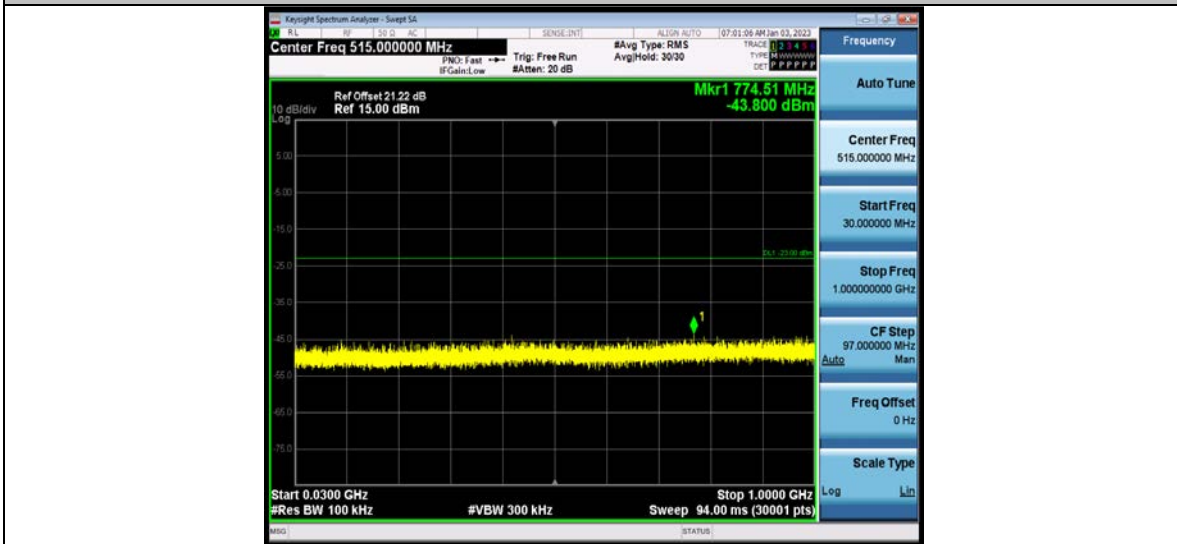

**BUREAU
VERITAS**

Test Report No.: W7L-P23100014RF02

11N40MIMO_Ant1_2437_30~1000

11N40MIMO_Ant1_2437_1000~26500

BV 7Layers Communications Technology
(Shenzhen) Co., Ltd

No.B102, Dazu Chuangxin Mansion, North of Beihuan
Avenue, North Area, Hi-Tech Industrial Park, Nanshan
District, Shenzhen, Guangdong, China