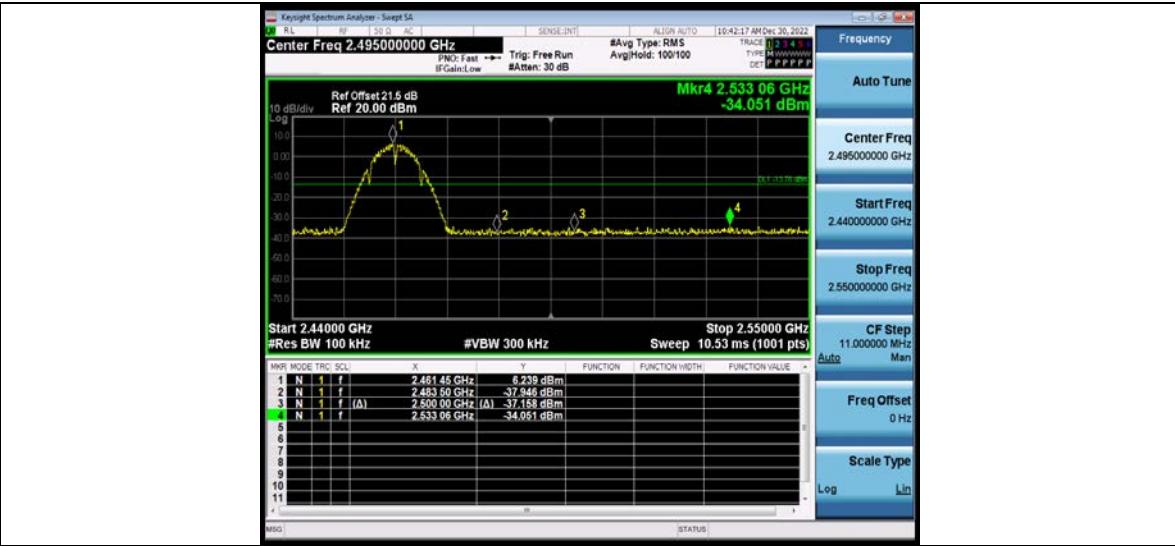

BUREAU VERITAS

Test Report No.: W7L-P23100014RF02