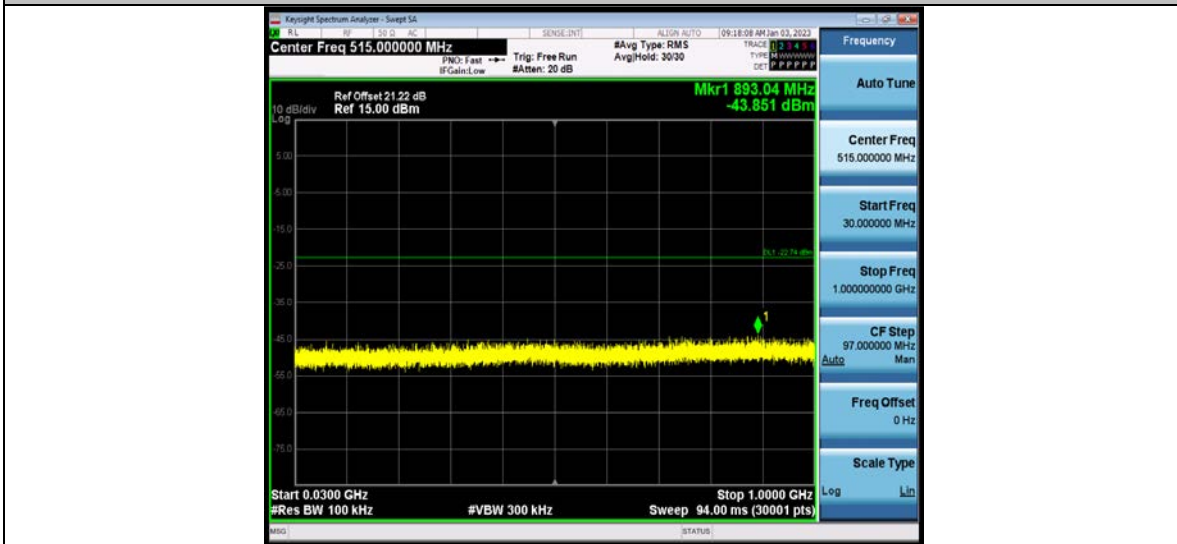

11AX20MIMO_Ant1_2437_1000-26500

BV 7Layers Communications Technology
(Shenzhen) Co., Ltd

No.B102, Dazu Chuangxin Mansion, North of Beihuan
Avenue, North Area, Hi-Tech Industrial Park, Nanshan
District, Shenzhen, Guangdong, China

Tel: +86 755 8869 6566
Fax: +86 755 8869 6577
Email: customerservice.sw@bureauveritas.com