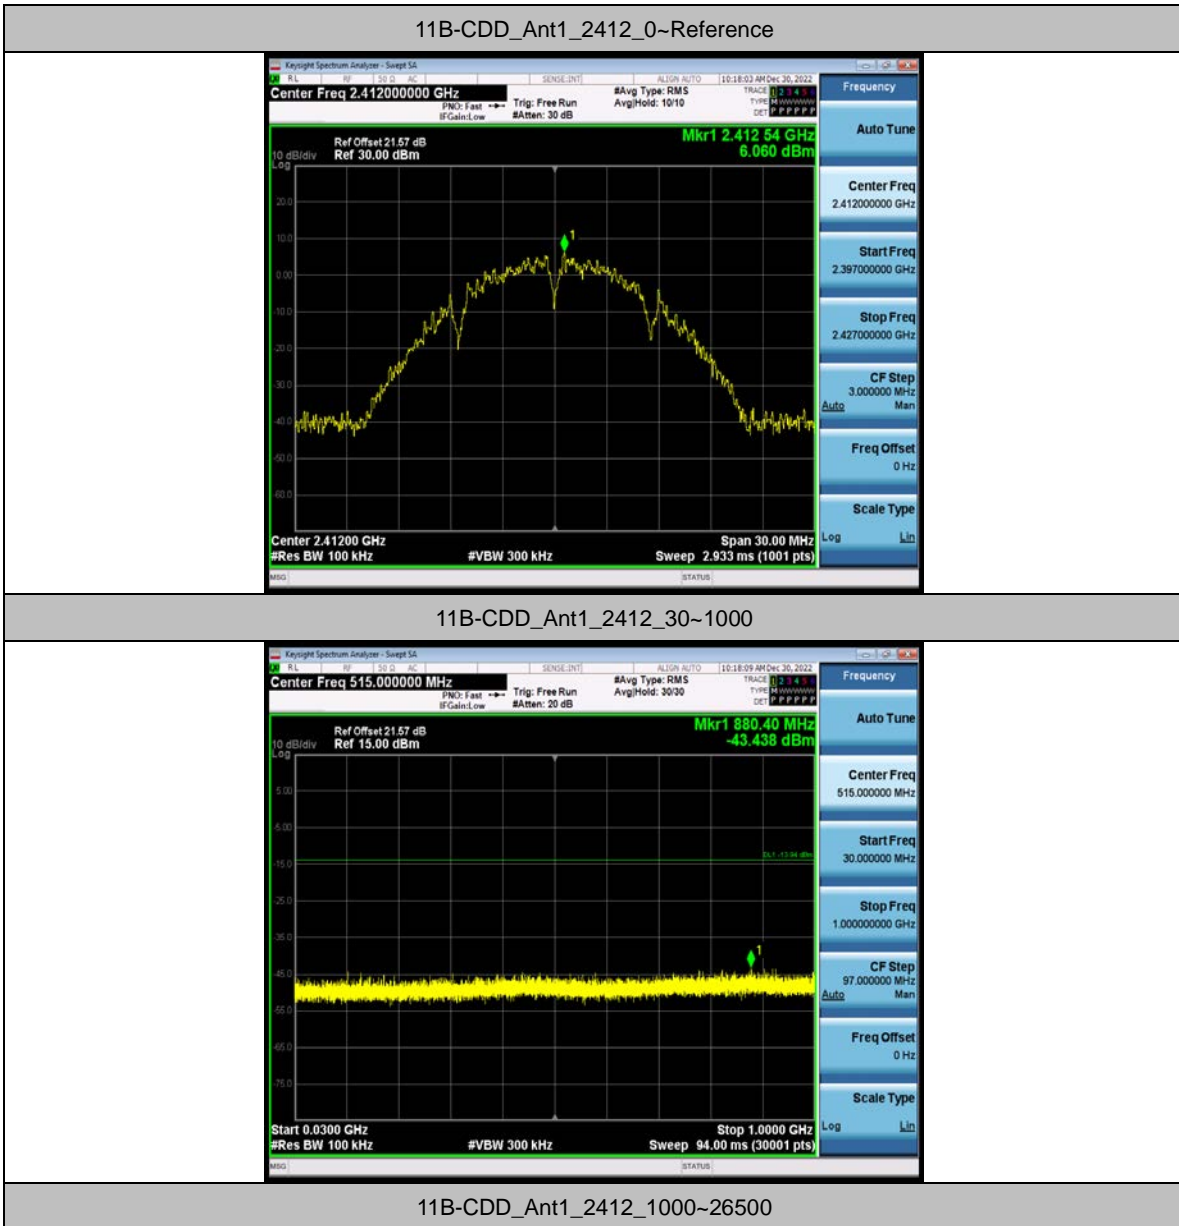

TEST GRAPHS