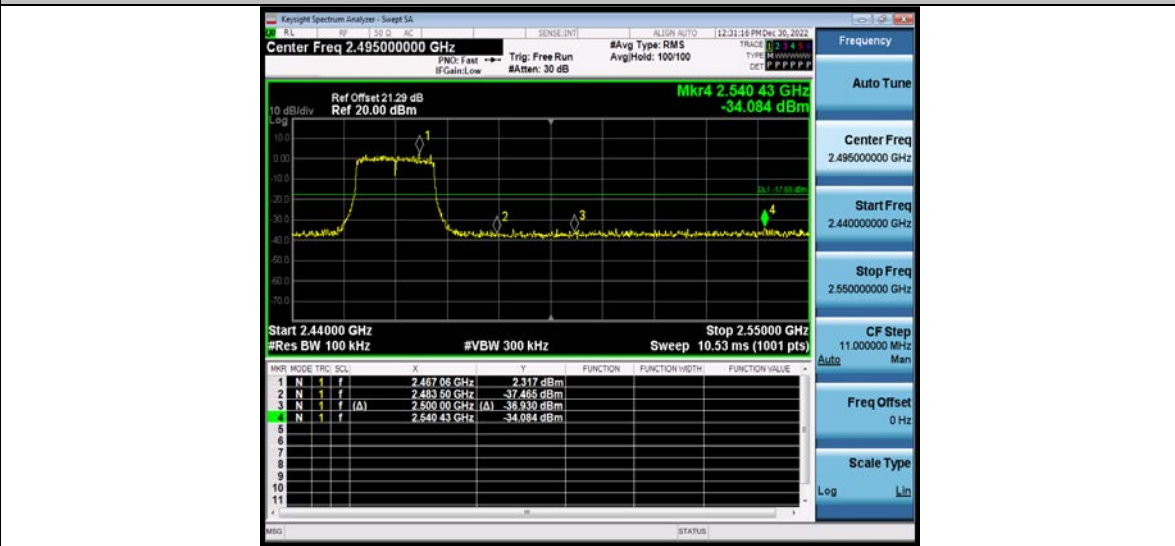

BUREAU VERITAS

Test Report No.: W7L-P23100014RF02

11G-CDD_Ant2_High_2462

11N20MIMO_Ant1_Low_2412

BV 7Layers Communications Technology (Shenzhen) Co., Ltd

No.B102, Dazu Chuangxin Mansion, North of Beihuan Avenue, North Area, Hi-Tech Industrial Park, Nanshan District, Shenzhen, Guangdong, China