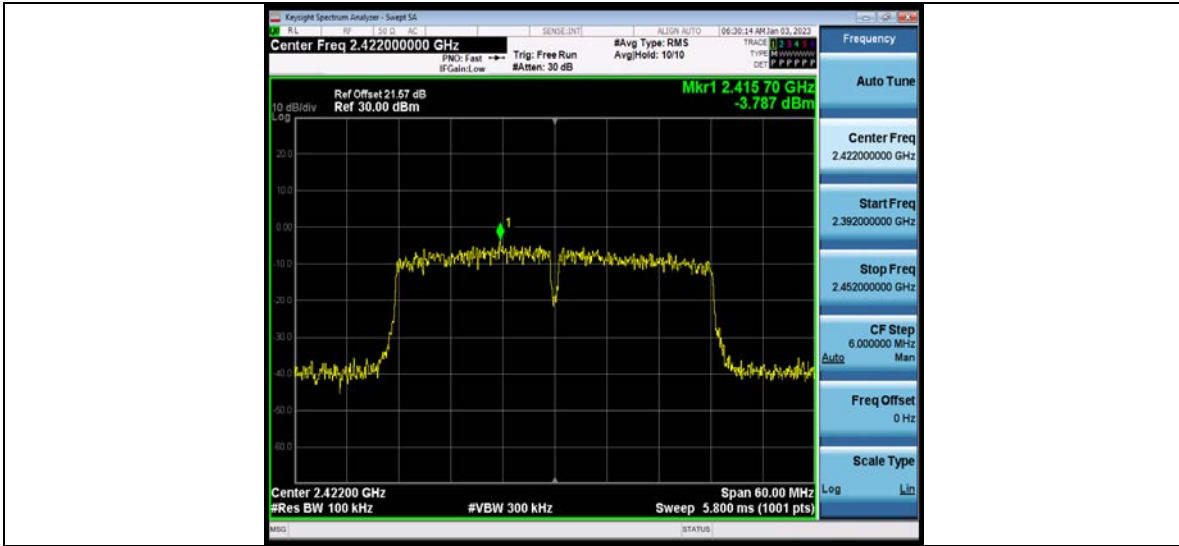

**BUREAU
VERITAS**

Test Report No.: W7L-P23100014RF02

11N40MIMO_Ant1_2422_30~1000