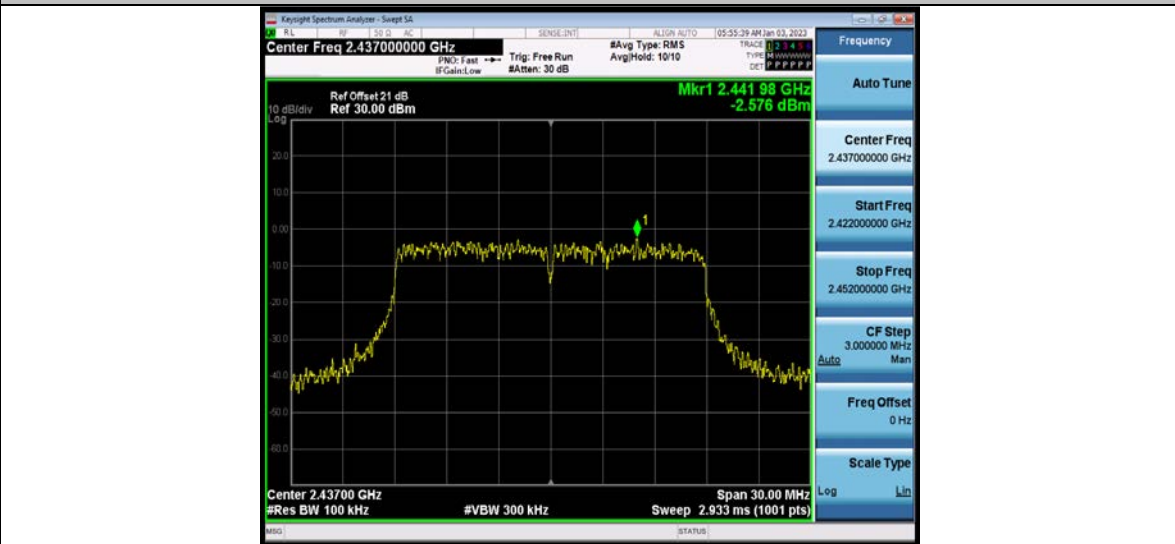

BUREAU VERITAS

Test Report No.: W7L-P23100014RF02

11N20MIMO_Ant2_2437_0-Reference

11N20MIMO_Ant2_2437_30-1000

BV 7Layers Communications Technology (Shenzhen) Co., Ltd

No.B102, Dazu Chuangxin Mansion, North of Beihuan Avenue, North Area, Hi-Tech Industrial Park, Nanshan District, Shenzhen, Guangdong, China