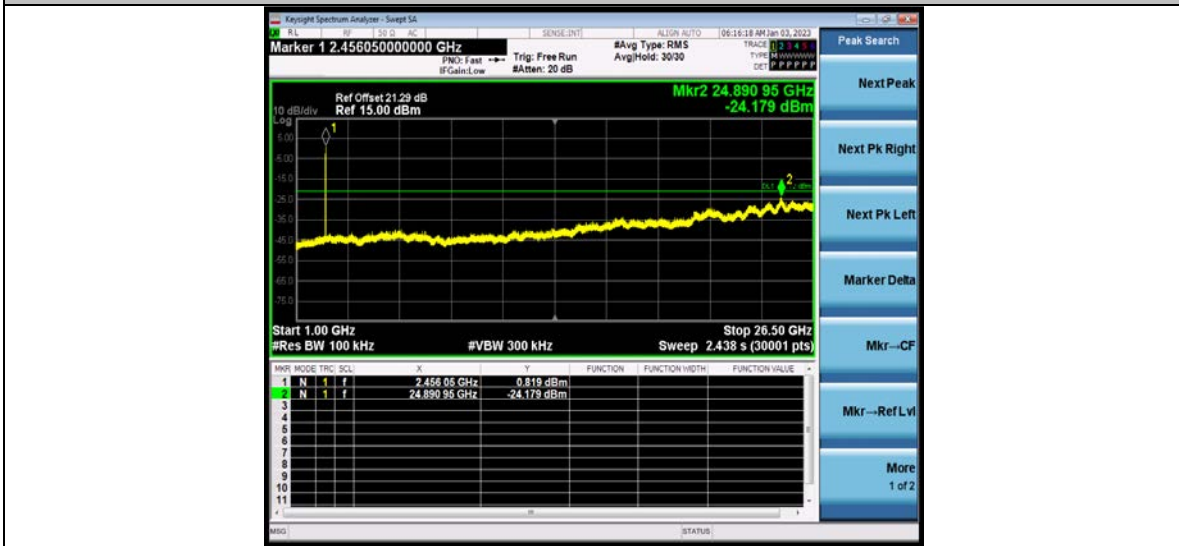

11N40MIMO_Ant1_2422_0-Reference

BV 7Layers Communications Technology (Shenzhen) Co., Ltd

No.B102, Dazu Chuangxin Mansion, North of Beihuan Avenue, North Area, Hi-Tech Industrial Park, Nanshan District, Shenzhen, Guangdong, China

Tel: +86 755 8869 6566
Fax: +86 755 8869 6577
Email: customerservice.sw@bureauveritas.com