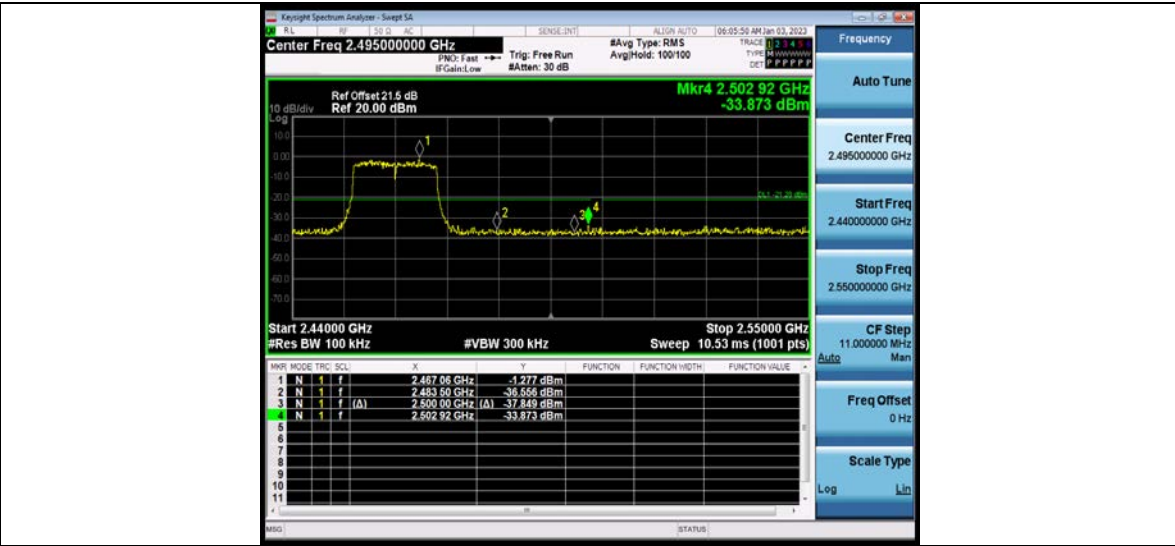

11N20MIMO_Ant1_High_2462

BUREAU VERITAS

Test Report No.: W7L-P23100014RF02