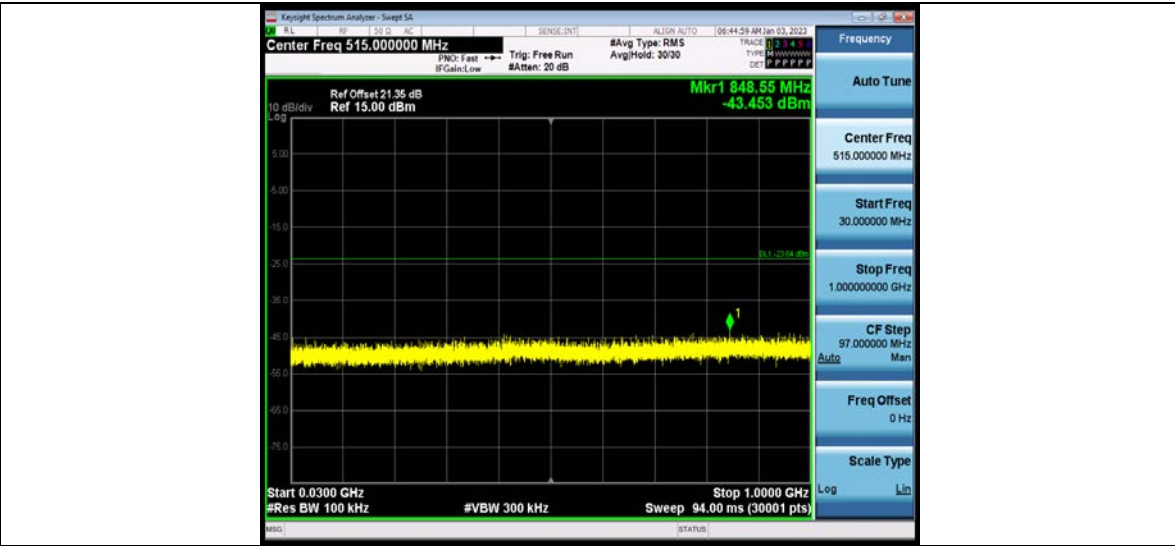

BUREAU VERITAS

Test Report No.: W7L-P23100014RF02

11N40MIMO_Ant2_2422_1000~26500