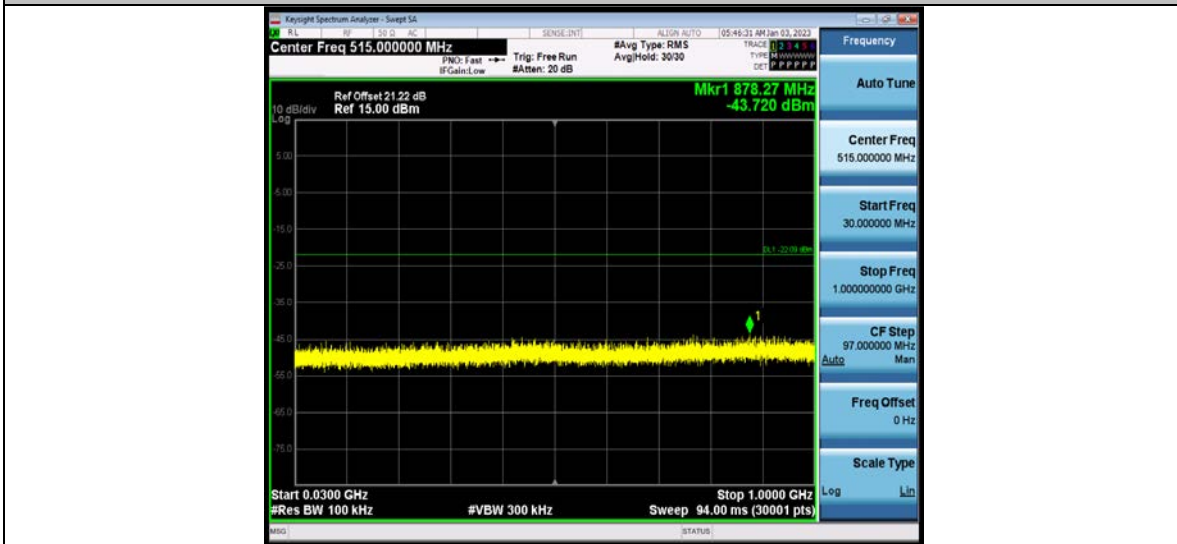

11N20MIMO_Ant1_2437_1000~26500

BV 7Layers Communications Technology
(Shenzhen) Co., Ltd

No.B102, Dazu Chuangxin Mansion, North of Beihuan
Avenue, North Area, Hi-Tech Industrial Park, Nanshan
District, Shenzhen, Guangdong, China

Tel: +86 755 8869 6566
Fax: +86 755 8869 6577
Email: customerservice.sw@bureauveritas.com