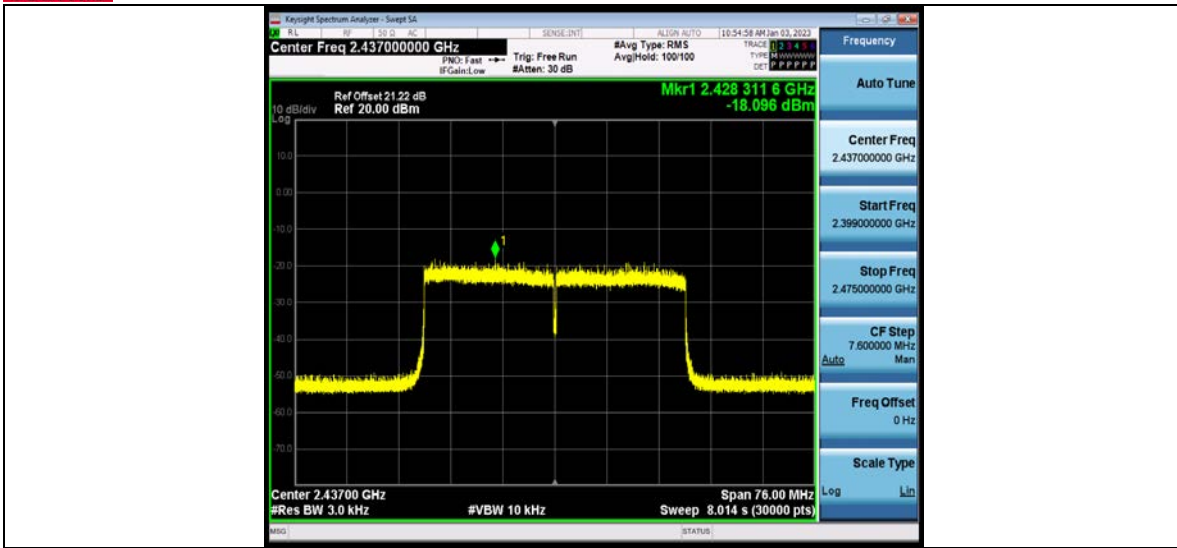

**BUREAU
VERITAS**

Test Report No.: W7L-P23100014RF02

11AX40MIMO_Ant2_2437