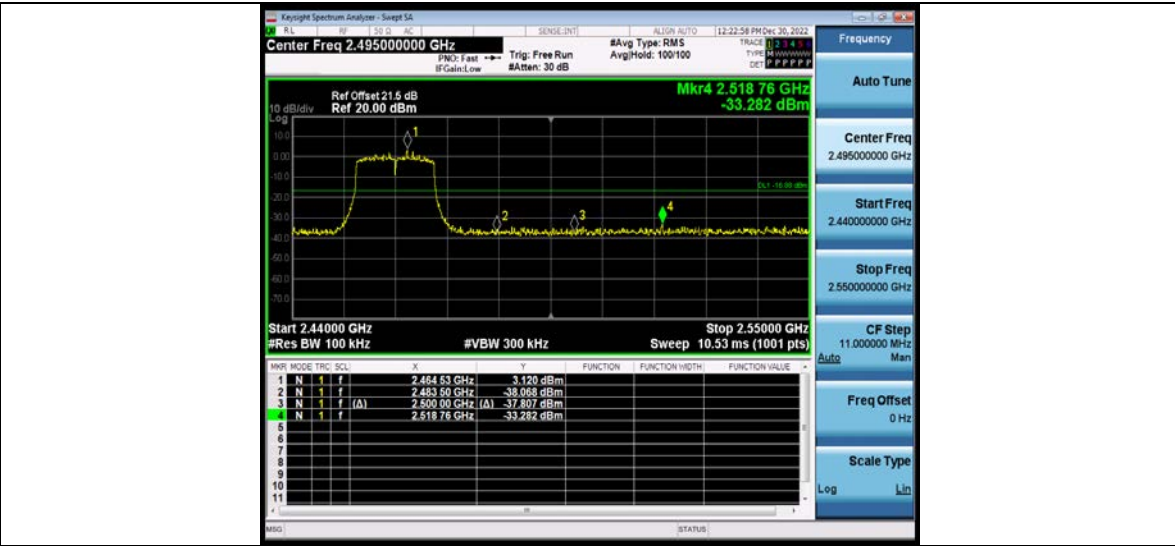

11G-CDD_Ant1_High_2462

BUREAU VERITAS

Test Report No.: W7L-P23100014RF02