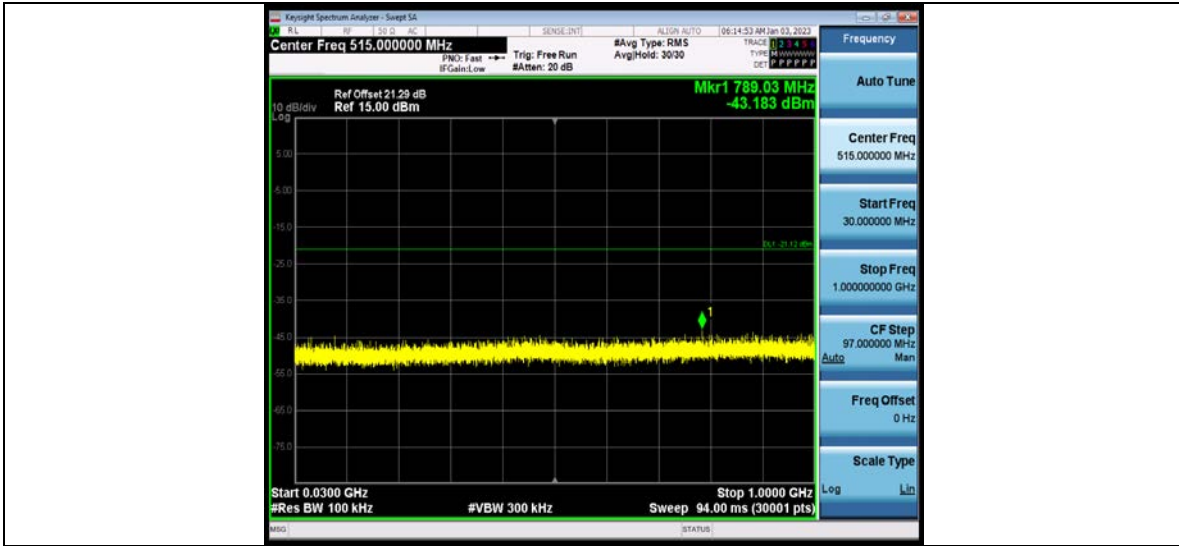

BUREAU VERITAS

Test Report No.: W7L-P23100014RF02

11N20MIMO_Ant2_2462_1000~26500