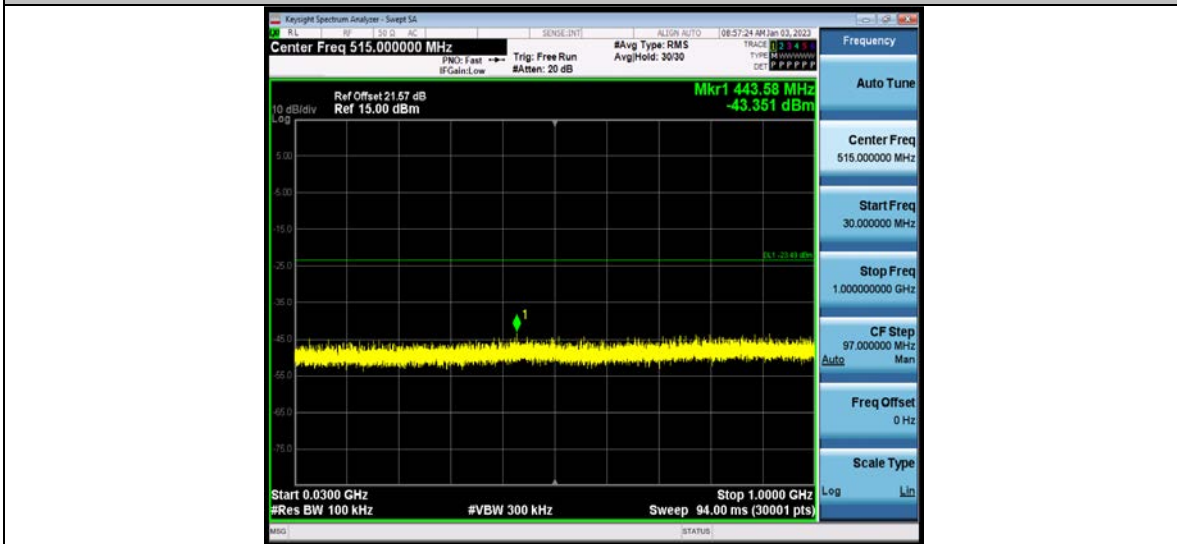

**BUREAU
VERITAS**

Test Report No.: W7L-P23100014RF02

11AX20MIMO_Ant1_2412_30~1000

11AX20MIMO_Ant1_2412_1000~26500

BV 7Layers Communications Technology
(Shenzhen) Co., Ltd

No.B102, Dazu Chuangxin Mansion, North of Beihuan
Avenue, North Area, Hi-Tech Industrial Park, Nanshan
District, Shenzhen, Guangdong, China