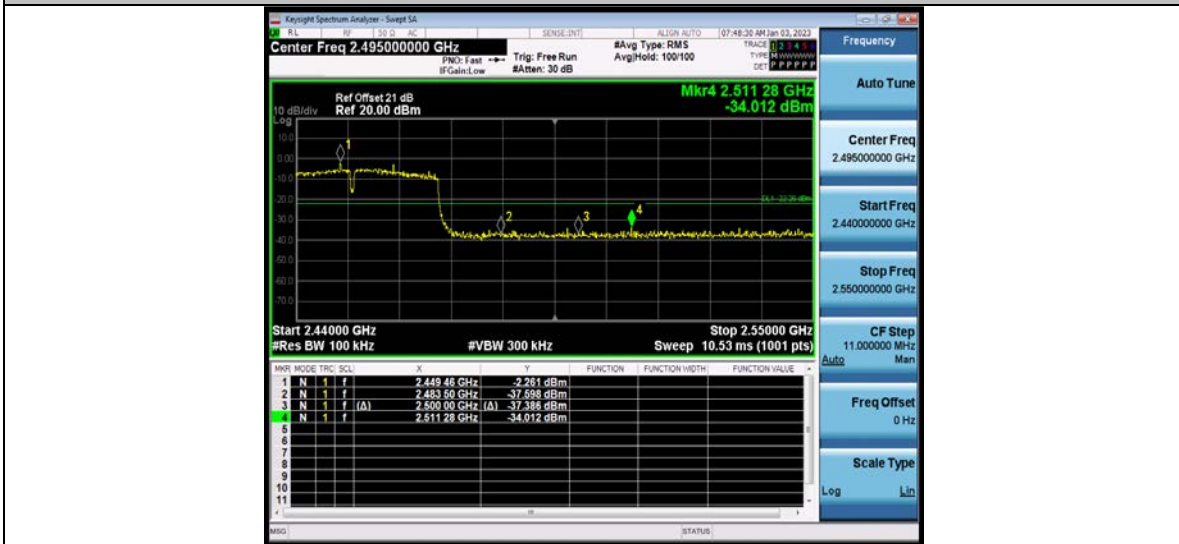

11N40MIMO_Ant2_High_2452

BV 7Layers Communications Technology (Shenzhen) Co., Ltd

No.B102, Dazu Chuangxin Mansion, North of Beihuan Avenue, North Area, Hi-Tech Industrial Park, Nanshan District, Shenzhen, Guangdong, China

Tel: +86 755 8869 6566
Fax: +86 755 8869 6577
Email: customerservice.sw@bureauveritas.com