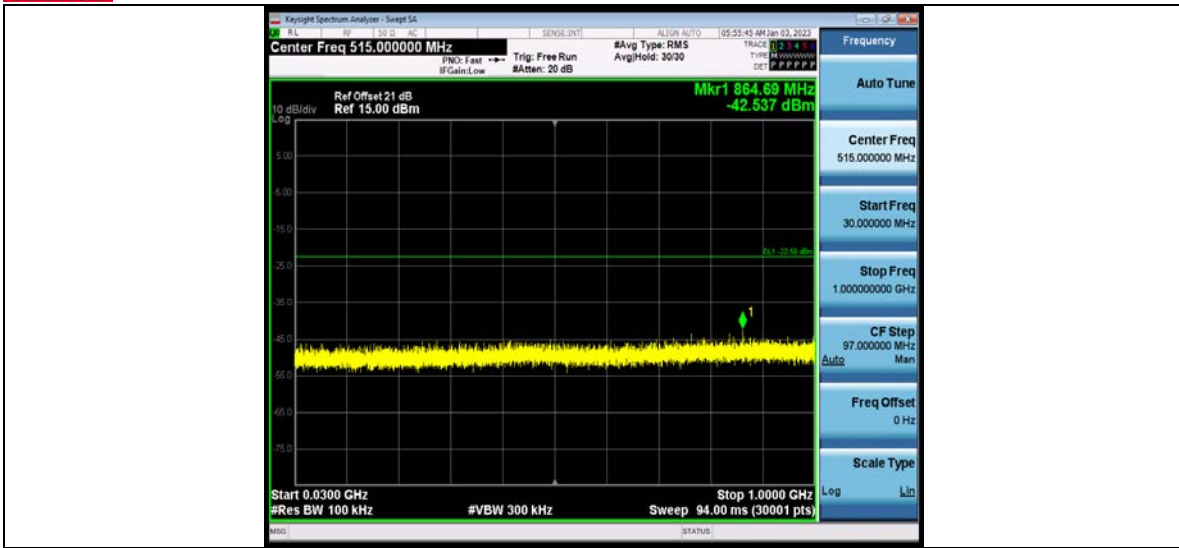

BUREAU VERITAS

Test Report No.: W7L-P23100014RF02

11N20MIMO_Ant2_2437_1000~26500