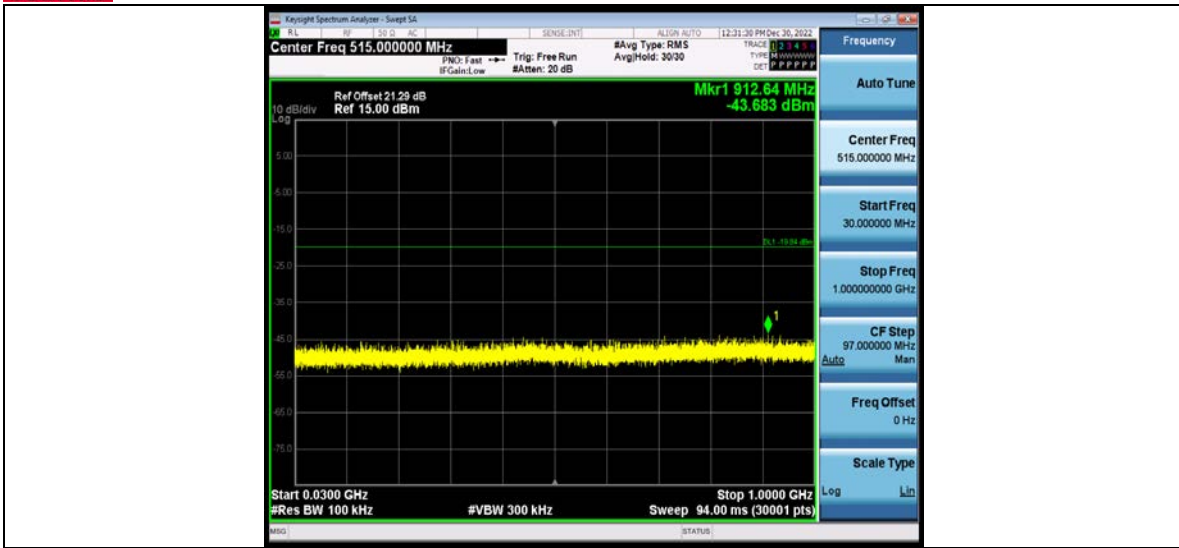

BUREAU VERITAS

Test Report No.: W7L-P23100014RF02

11G-CDD_Ant2_2462_1000~26500