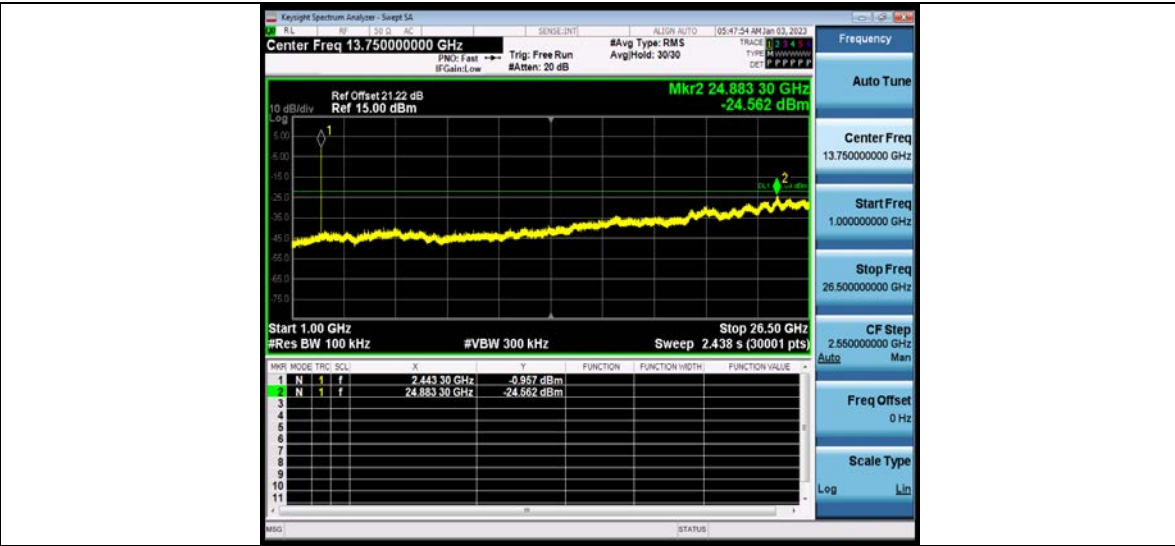

BUREAU VERITAS

Test Report No.: W7L-P23100014RF02

11N20MIMO_Ant2_2437_0-Reference