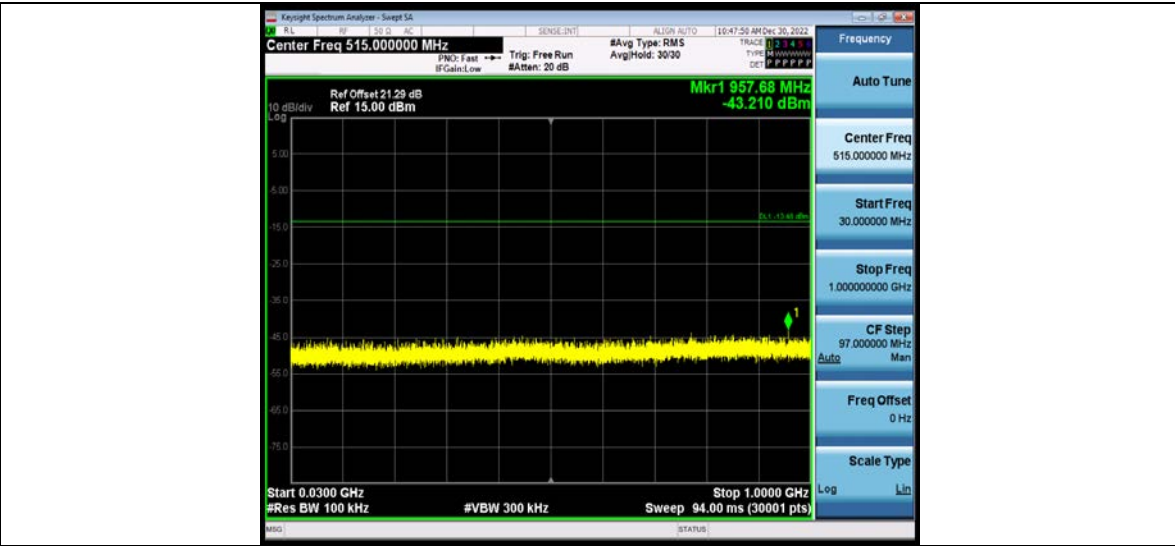

BUREAU VERITAS

Test Report No.: W7L-P23100014RF02

11B-CDD_Ant2_2462_1000~26500