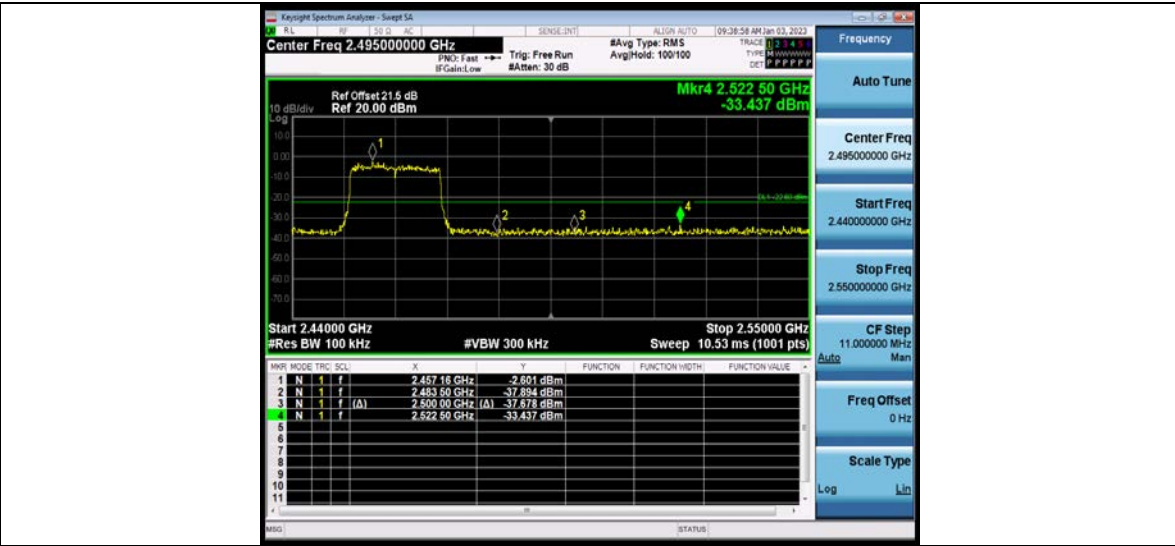

BUREAU VERITAS

Test Report No.: W7L-P23100014RF02

11AX20MIMO_Ant2_High_2462

11AX40MIMO_Ant1_Low_2422

BV 7Layers Communications Technology (Shenzhen) Co., Ltd

No.B102, Dazu Chuangxin Mansion, North of Beihuan Avenue, North Area, Hi-Tech Industrial Park, Nanshan District, Shenzhen, Guangdong, China