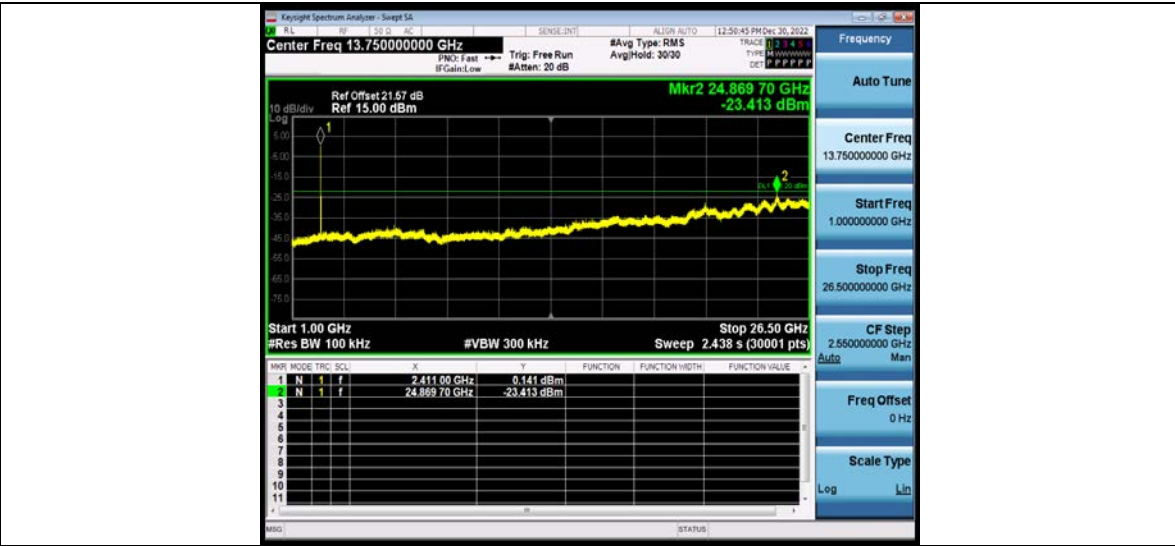

**BUREAU
VERITAS**

Test Report No.: W7L-P23100014RF02

11N20MIMO_Ant2_2412_0-Reference