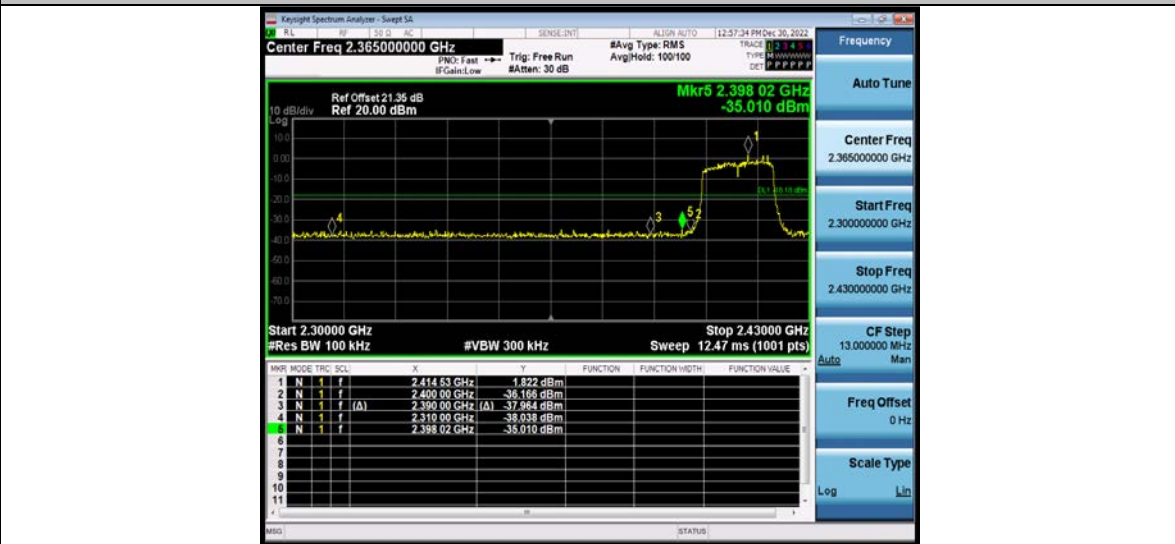

11N20MIMO_Ant2_Low_2412

BV 7Layers Communications Technology (Shenzhen) Co., Ltd

No.B102, Dazu Chuangxin Mansion, North of Beihuan Avenue, North Area, Hi-Tech Industrial Park, Nanshan District, Shenzhen, Guangdong, China

Tel: +86 755 8869 6566
Fax: +86 755 8869 6577
Email: customerservice.sw@bureauveritas.com