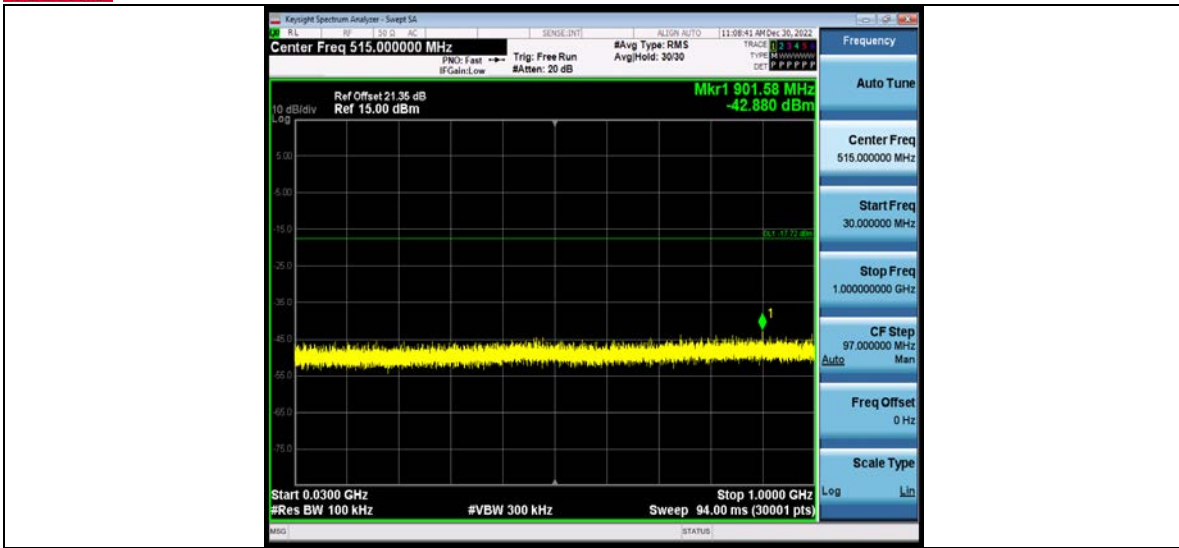

**BUREAU
VERITAS**

Test Report No.: W7L-P23100014RF02

11G-CDD_Ant2_2412_1000~26500