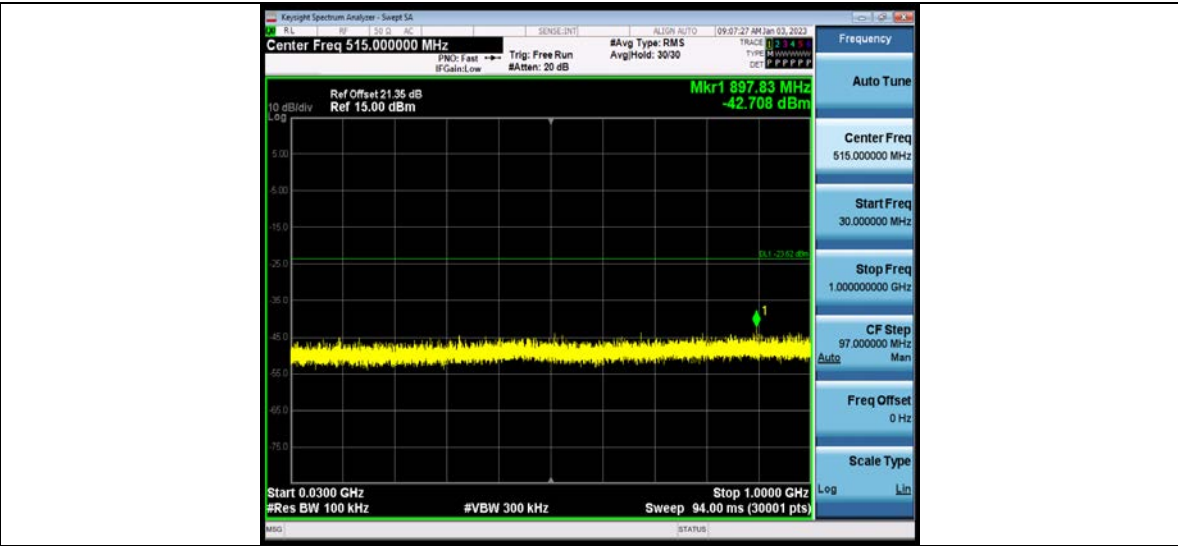

BUREAU VERITAS

Test Report No.: W7L-P23100014RF02

11AX20MIMO_Ant2_2412_1000~26500