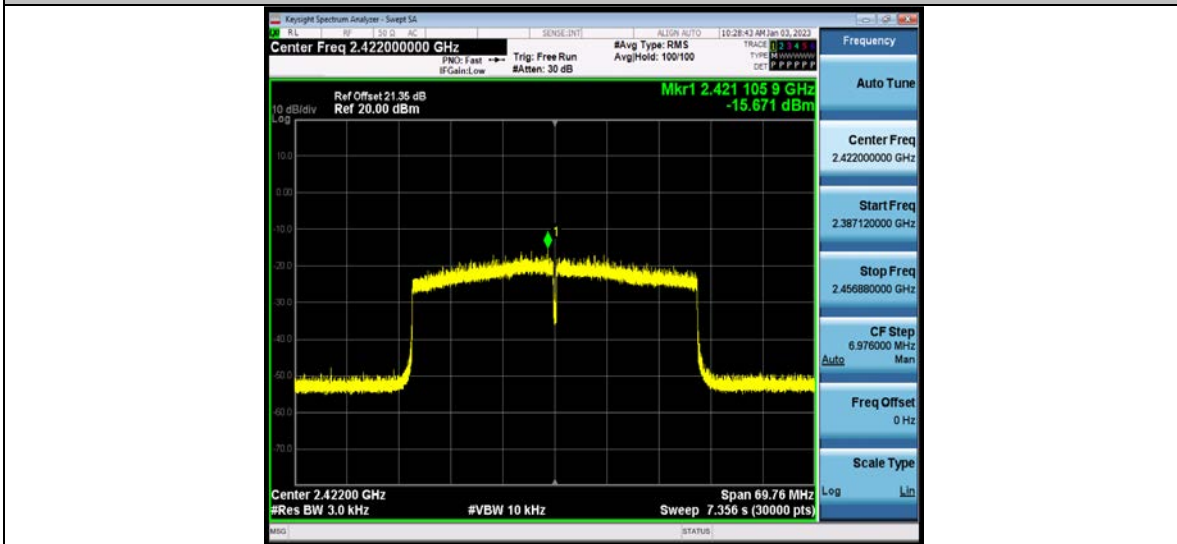

BUREAU
VERITAS

Test Report No.: W7L-P23100014RF02

11AX40MIMO_Ant2_2422

11AX40MIMO_Ant1_2437

BV 7Layers Communications Technology
(Shenzhen) Co., Ltd

No.B102, Dazu Chuangxin Mansion, North of Beihuan
Avenue, North Area, Hi-Tech Industrial Park, Nanshan
District, Shenzhen, Guangdong, China