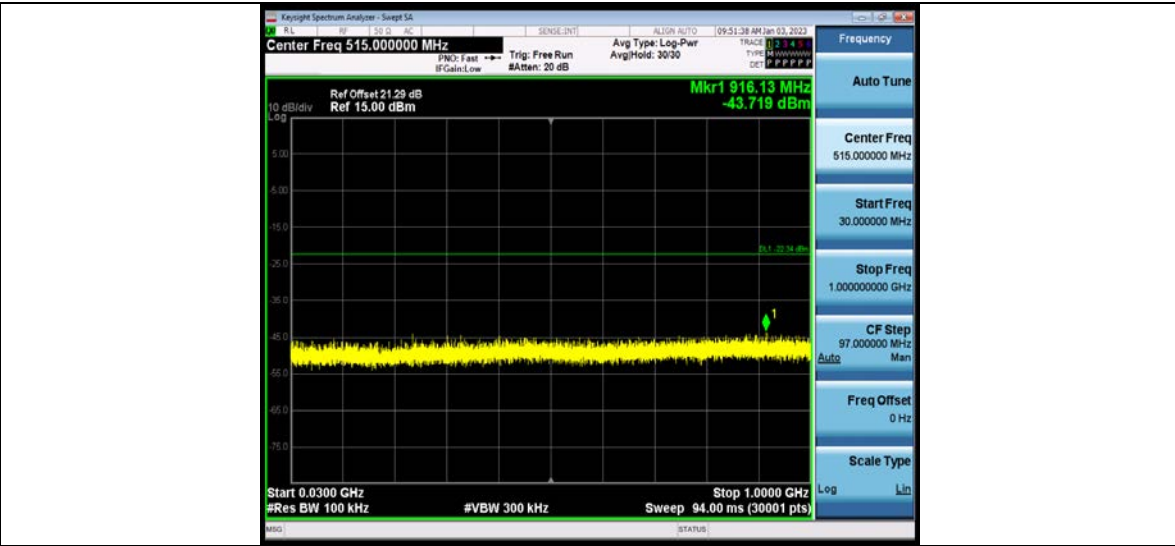

BUREAU VERITAS

Test Report No.: W7L-P23100014RF02

11AX20MIMO_Ant2_2462_1000~26500