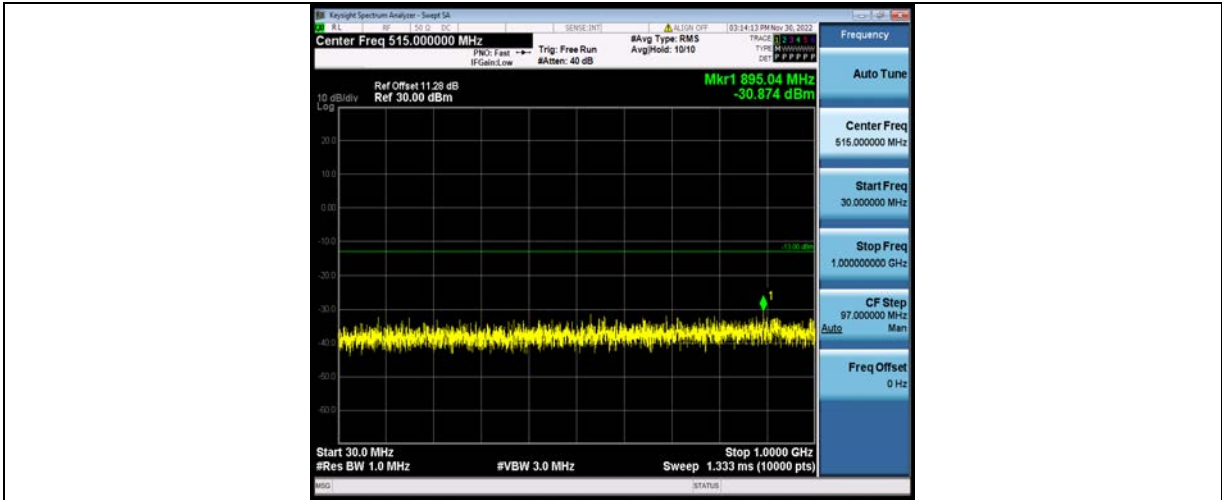

BUREAU VERITAS

Test Report No.: W7L-P23100014RF05

Band25-1.4MHz-16QAM-26365-1RB#0-Range2:1000~2000MHz