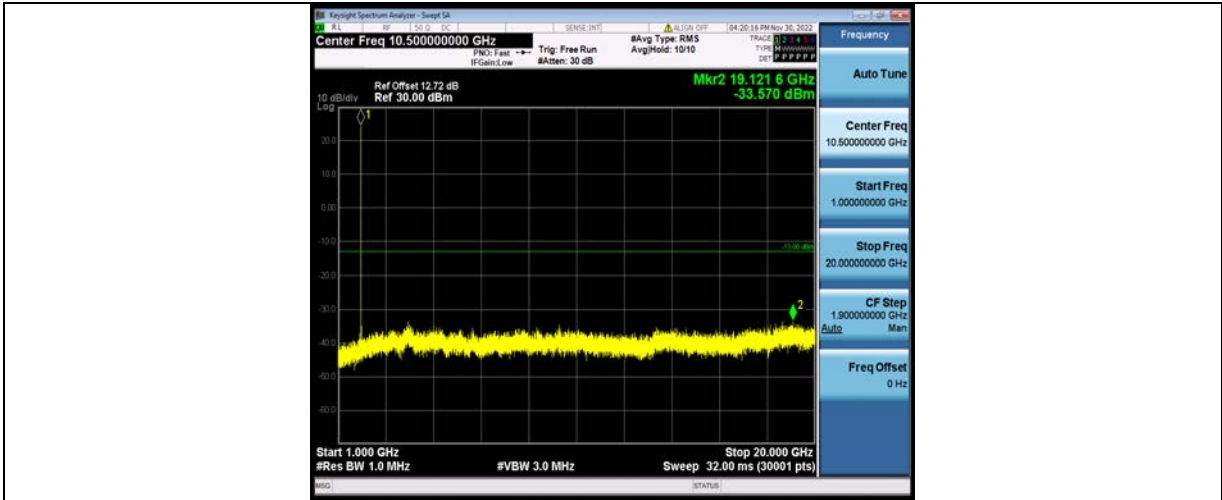

BUREAU VERITAS

Test Report No.: W7L-P23100014RF05

Band25-3MHz-16QAM-26055-1RB#0-Range1:30~100MHz