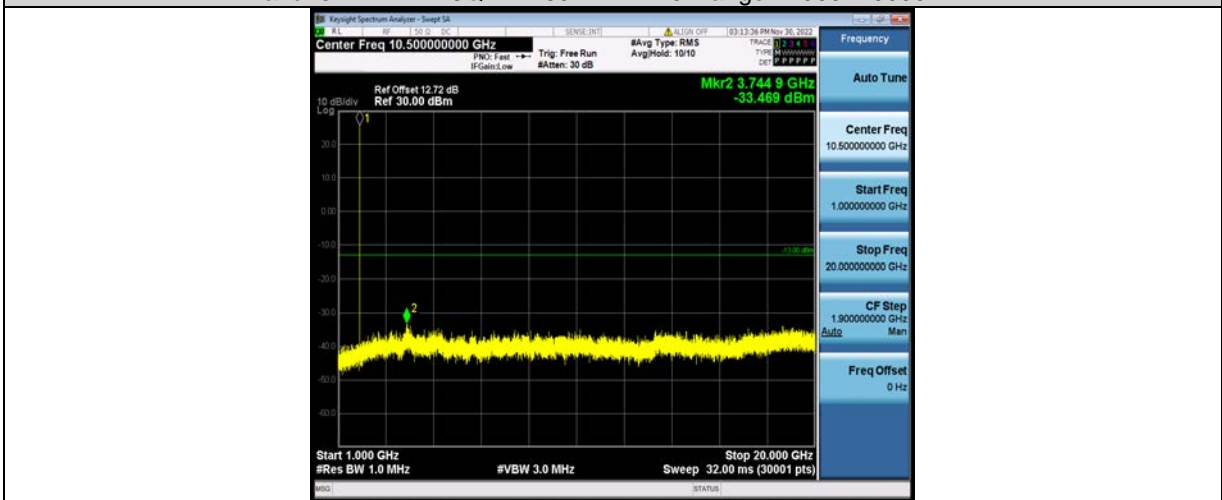

BUREAU VERITAS

Test Report No.: W7L-P23100014RF05

Band25-1.4MHz-16QAM-26047-1RB#0-Range1:30~1000MHz

Band25-1.4MHz-16QAM-26047-1RB#0-Range2:1000~20000MHz

Band25-1.4MHz-16QAM-26365-1RB#0-Range1:30~1000MHz

BV 7Layers Communications Technology (Shenzhen) Co., Ltd