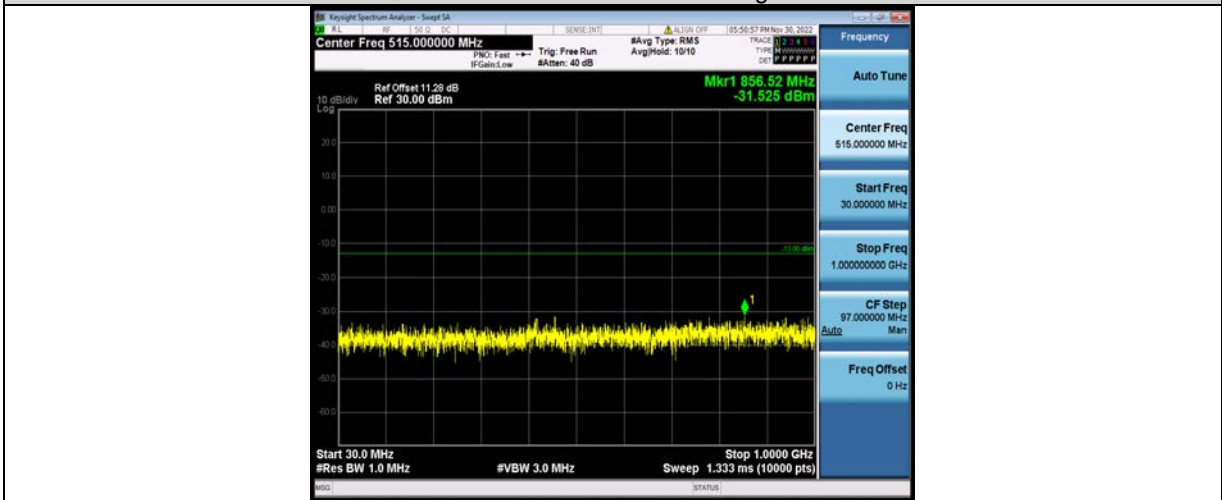

BUREAU VERITAS

Test Report No.: W7L-P23100014RF05

Band25-15MHz-64QAM-26115-1RB#0-Range1:30~1000MHz

Band25-15MHz-64QAM-26115-1RB#0-Range2:1000~2000MHz

Band25-15MHz-64QAM-26365-1RB#0-Range1:30~1000MHz

BV 7Layers Communications Technology (Shenzhen) Co., Ltd