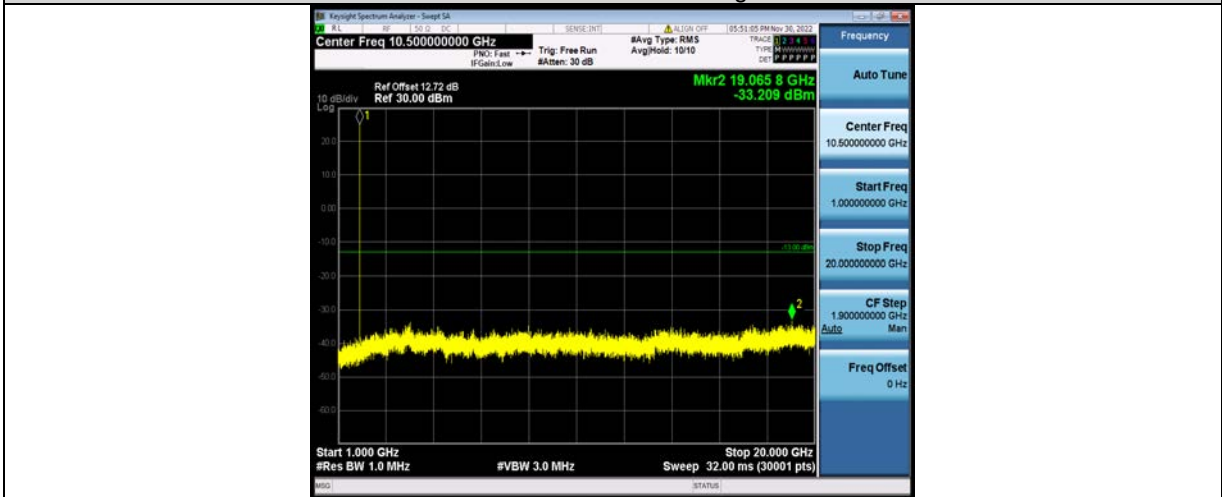

BUREAU VERITAS

Test Report No.: W7L-P23100014RF05

Band25-15MHz-64QAM-26115-1RB#0-Range1:30~1000MHz

Band25-15MHz-64QAM-26115-1RB#0-Range2:1000~2000MHz

Band25-15MHz-64QAM-26365-1RB#0-Range1:30~1000MHz

BV 7Layers Communications Technology (Shenzhen) Co., Ltd