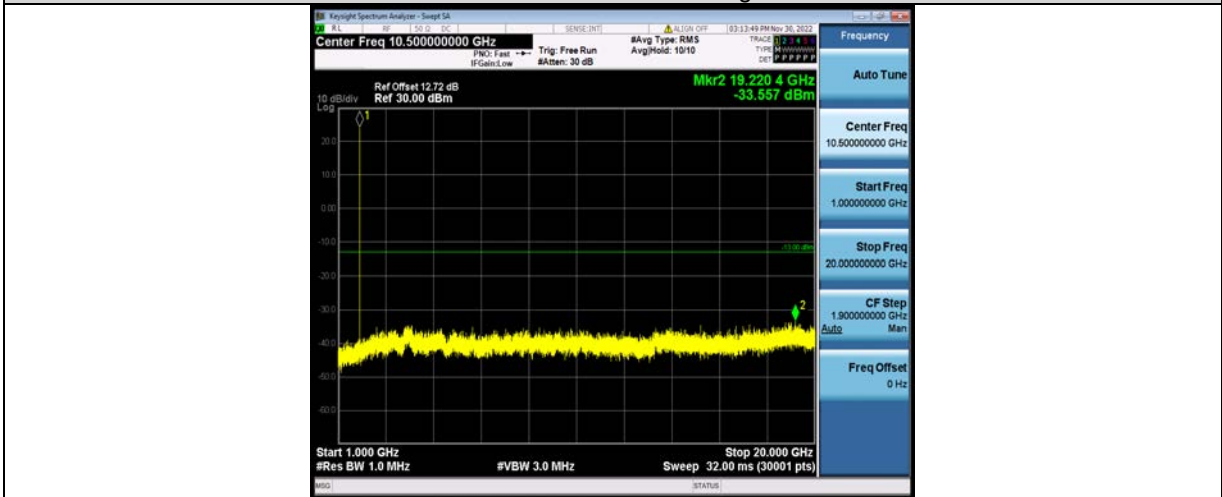

BUREAU VERITAS

Test Report No.: W7L-P23100014RF05

Band25-1.4MHz-64QAM-26047-1RB#0-Range1:30~1000MHz

Band25-1.4MHz-64QAM-26047-1RB#0-Range2:1000~20000MHz

Band25-1.4MHz-64QAM-26365-1RB#0-Range1:30~1000MHz

BV 7Layers Communications Technology (Shenzhen) Co., Ltd