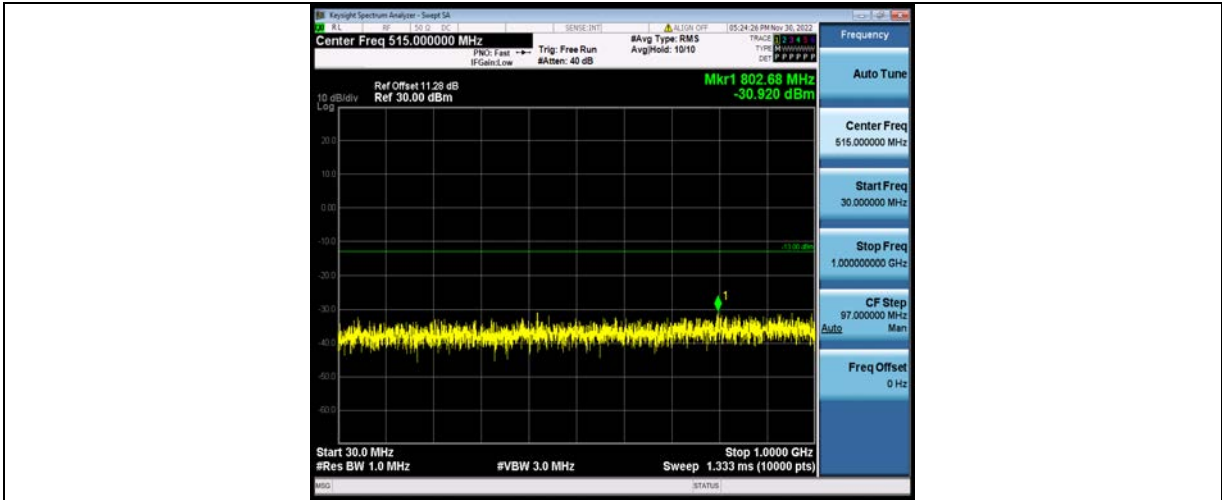

BUREAU VERITAS

Test Report No.: W7L-P23100014RF05

Band25-10MHz-64QAM-26365-1RB#0-Range2:1000~2000MHz