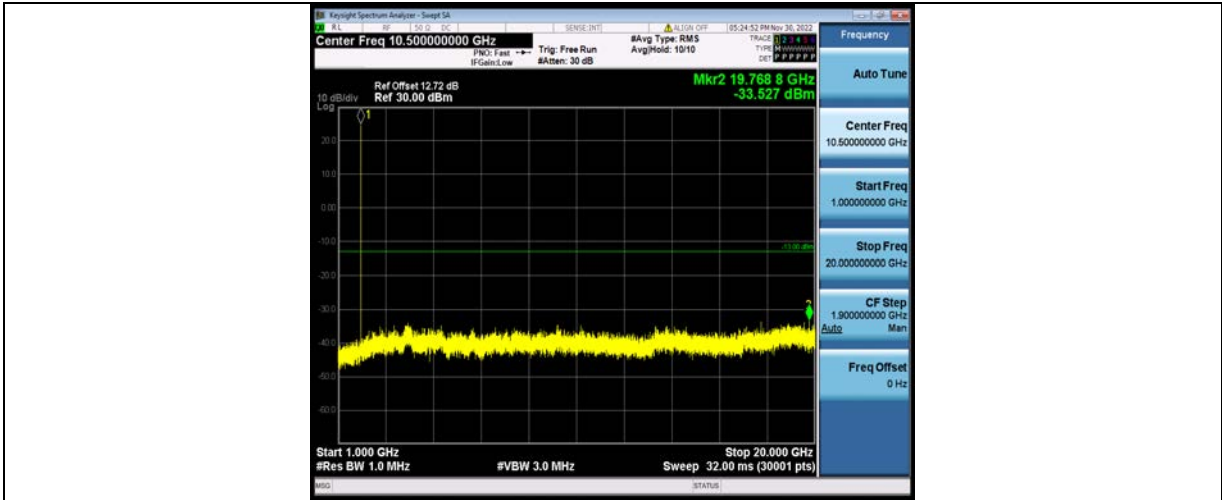

BUREAU VERITAS

Test Report No.: W7L-P23100014RF05

Band25-10MHz-16QAM-26090-1RB#0-Range1:30~1000MHz