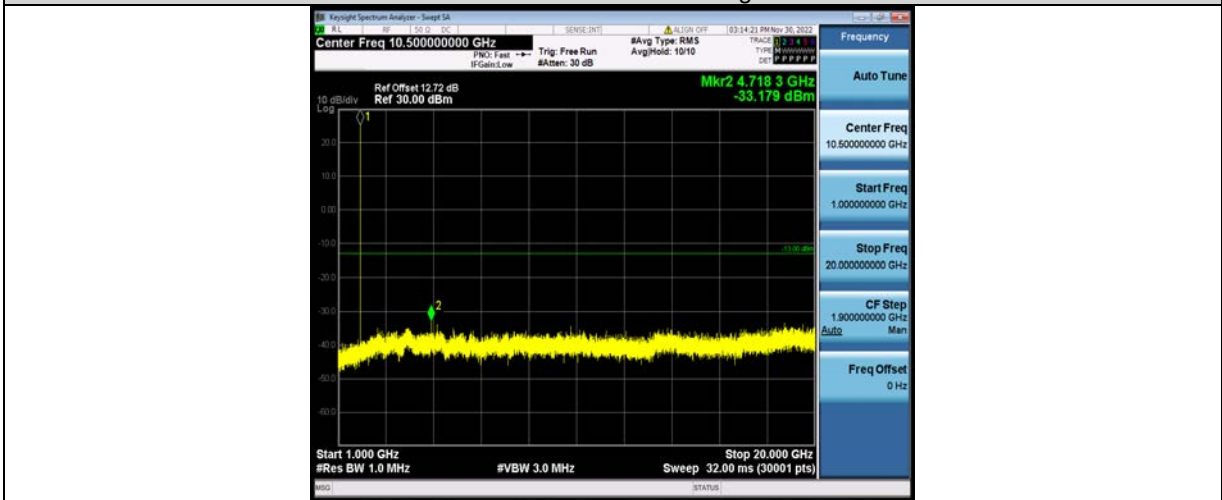

BUREAU VERITAS

Test Report No.: W7L-P23100014RF05

Band25-1.4MHz-16QAM-26365-1RB#0-Range2:1000~2000MHz

Band25-1.4MHz-16QAM-26683-1RB#0-Range1:30~1000MHz

Band25-1.4MHz-16QAM-26683-1RB#0-Range2:1000~2000MHz

BV 7Layers Communications Technology (Shenzhen) Co., Ltd