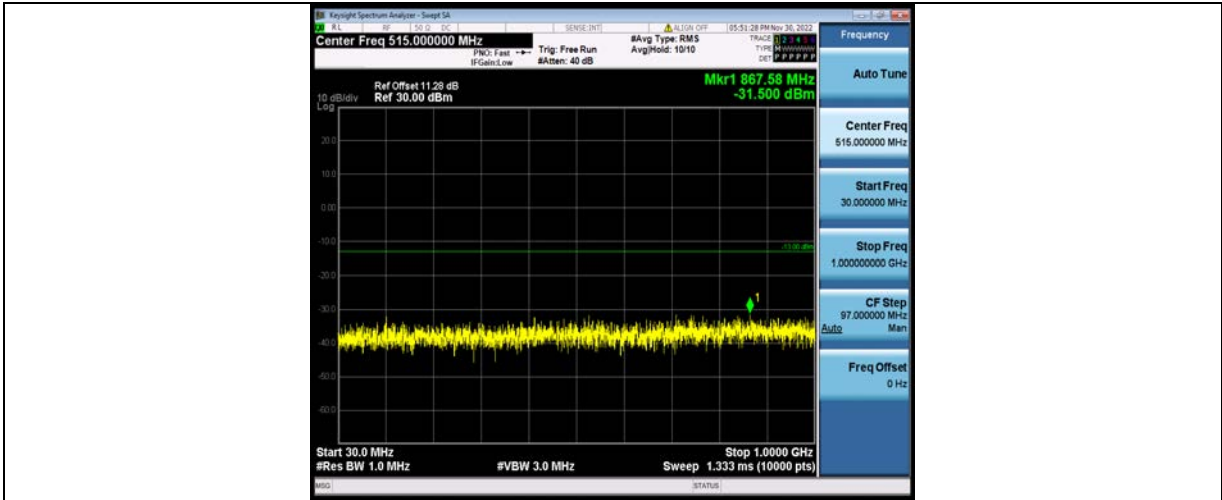

BUREAU VERITAS

Test Report No.: W7L-P23100014RF05

Band25-15MHz-16QAM-26365-1RB#0-Range2:1000~20000MHz

Band25-15MHz-16QAM-26615-1RB#0-Range1:30~1000MHz

Band25-15MHz-16QAM-26615-1RB#0-Range2:1000~20000MHz

BV 7Layers Communications Technology (Shenzhen) Co., Ltd