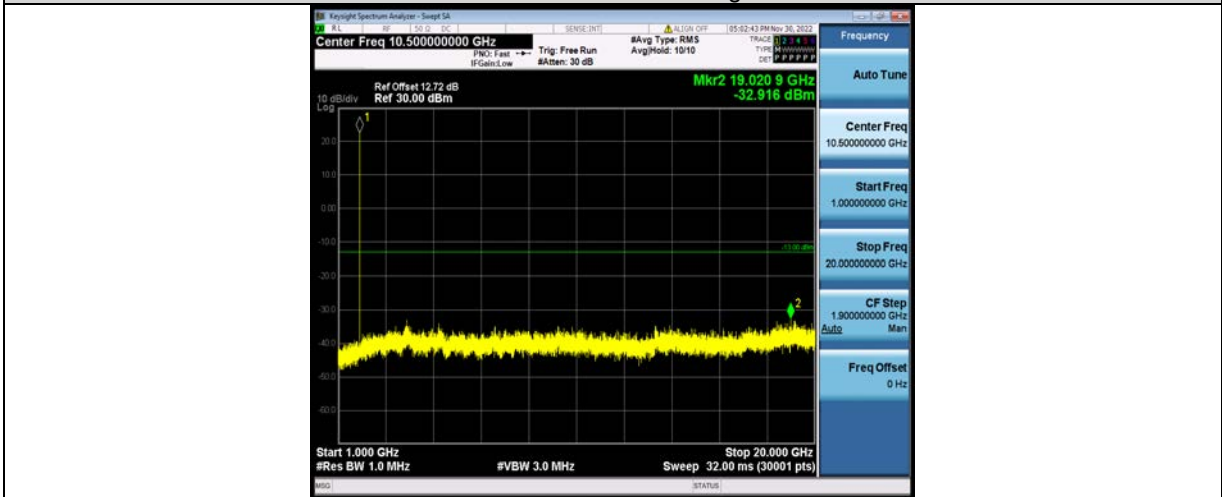

BUREAU VERITAS

Test Report No.: W7L-P23100014RF05

Band25-5MHz-64QAM-26065-1RB#0-Range1:30~100MHz

Band25-5MHz-64QAM-26065-1RB#0-Range2:1000~20000MHz

Band25-5MHz-64QAM-26365-1RB#0-Range1:30~100MHz

BV 7Layers Communications Technology (Shenzhen) Co., Ltd