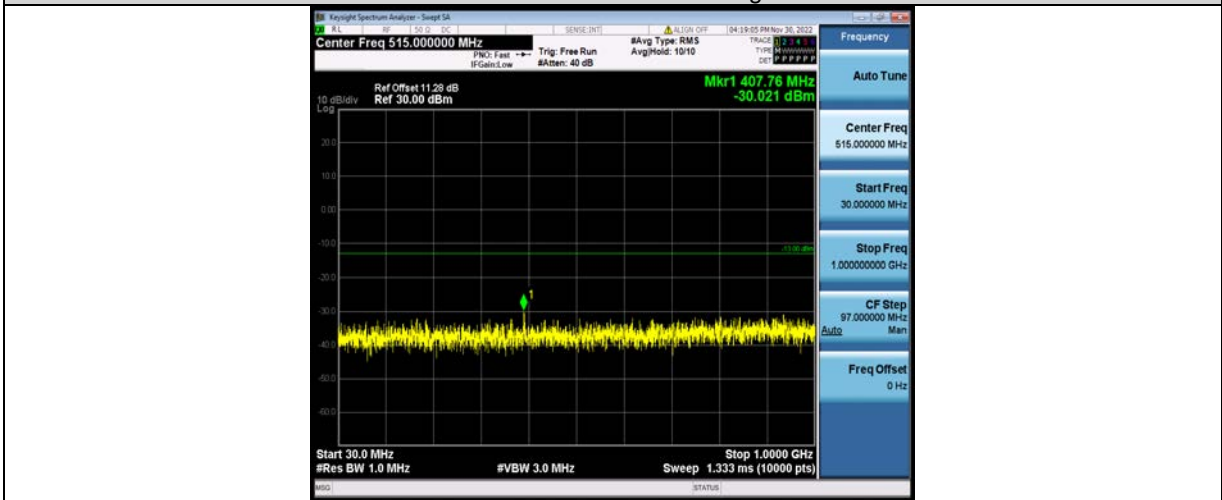

BUREAU VERITAS

Test Report No.: W7L-P23100014RF05

Band25-3MHz-64QAM-26055-1RB#0-Range1:30~1000MHz

Band25-3MHz-64QAM-26055-1RB#0-Range2:1000~20000MHz

Band25-3MHz-64QAM-26365-1RB#0-Range1:30~1000MHz

BV 7Layers Communications Technology (Shenzhen) Co., Ltd