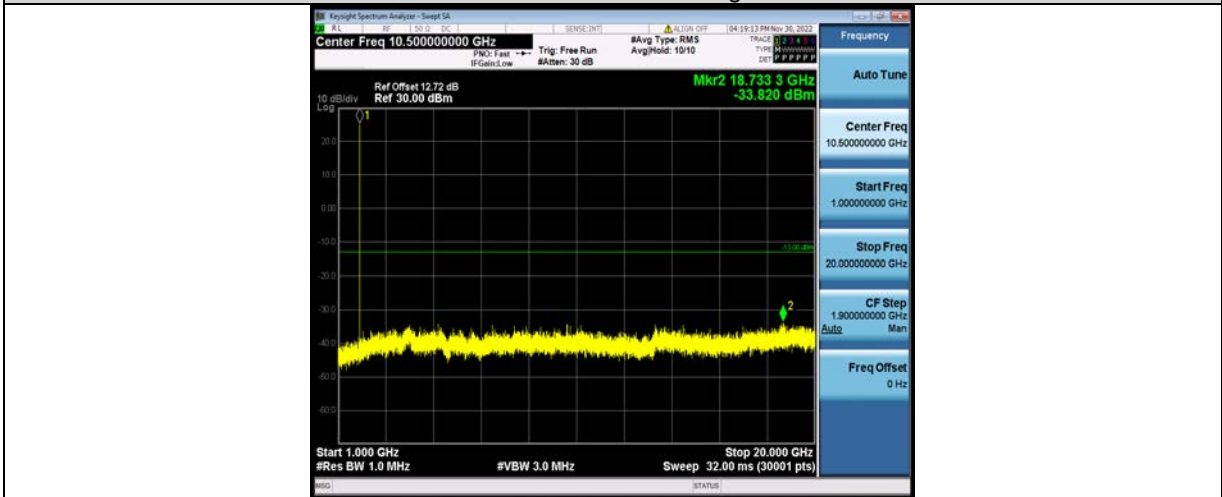

BUREAU VERITAS

Test Report No.: W7L-P23100014RF05

Band25-3MHz-64QAM-26055-1RB#0-Range1:30~1000MHz

Band25-3MHz-64QAM-26055-1RB#0-Range2:1000~20000MHz

Band25-3MHz-64QAM-26365-1RB#0-Range1:30~1000MHz

BV 7Layers Communications Technology (Shenzhen) Co., Ltd