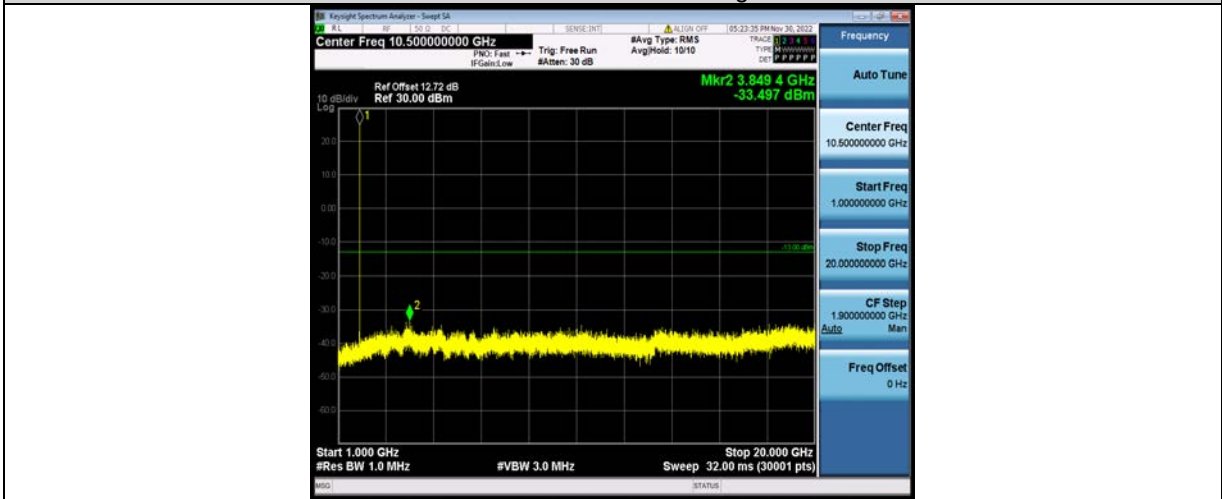

BUREAU VERITAS

Test Report No.: W7L-P23100014RF05

Band25-10MHz-16QAM-26090-1RB#0-Range1:30~1000MHz

Band25-10MHz-16QAM-26090-1RB#0-Range2:1000~20000MHz

Band25-10MHz-16QAM-26365-1RB#0-Range1:30~1000MHz

BV 7Layers Communications Technology (Shenzhen) Co., Ltd