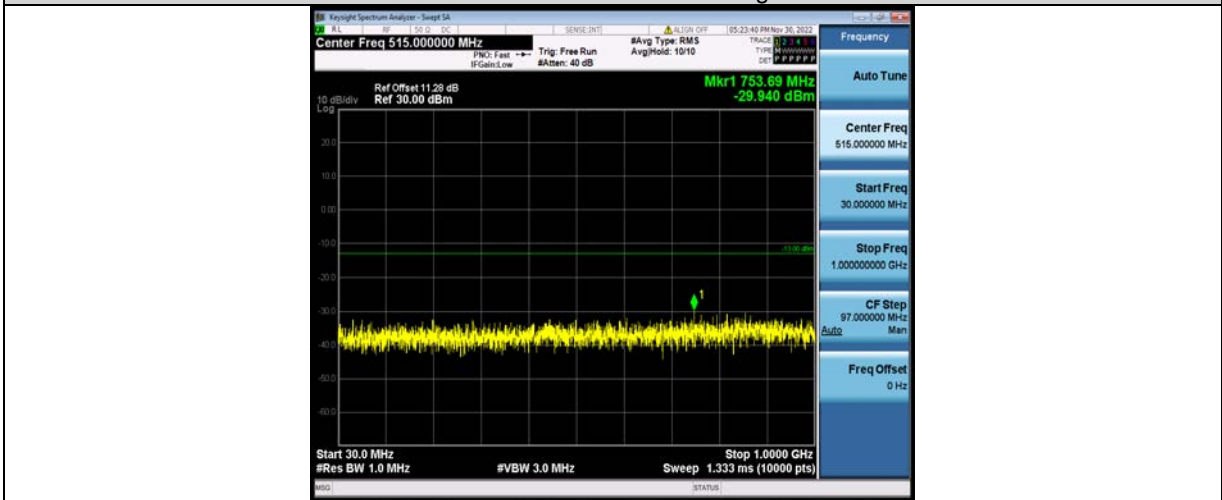

BUREAU VERITAS

Test Report No.: W7L-P23100014RF05

Band25-10MHz-64QAM-26090-1RB#0-Range1:30~1000MHz

Band25-10MHz-64QAM-26090-1RB#0-Range2:1000~20000MHz

Band25-10MHz-64QAM-26365-1RB#0-Range1:30~1000MHz

BV 7Layers Communications Technology (Shenzhen) Co., Ltd