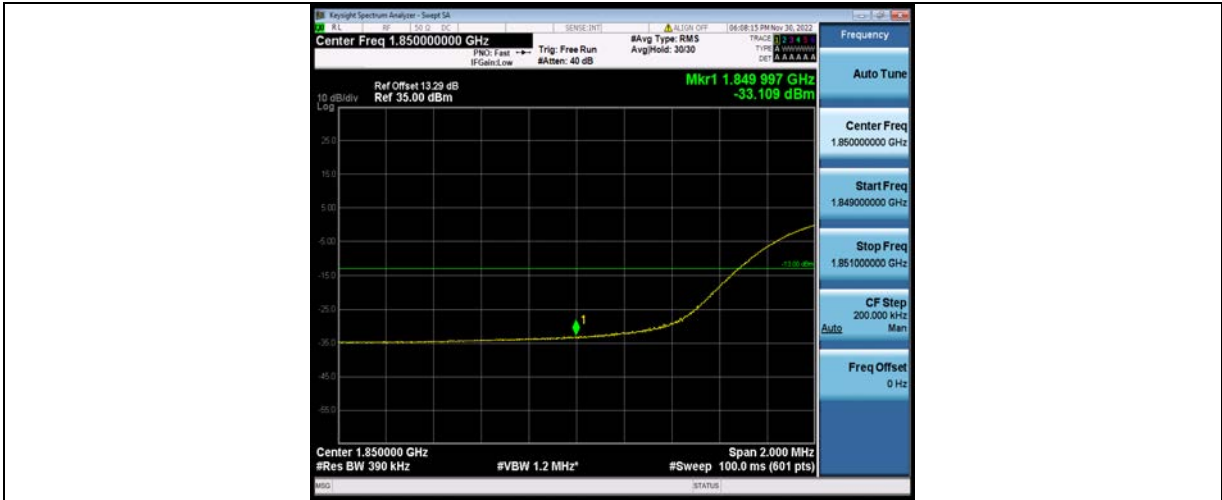

BUREAU VERITAS

Test Report No.: W7L-P23100014RF05

Band25-20MHz-64QAM-26590-1RB#99