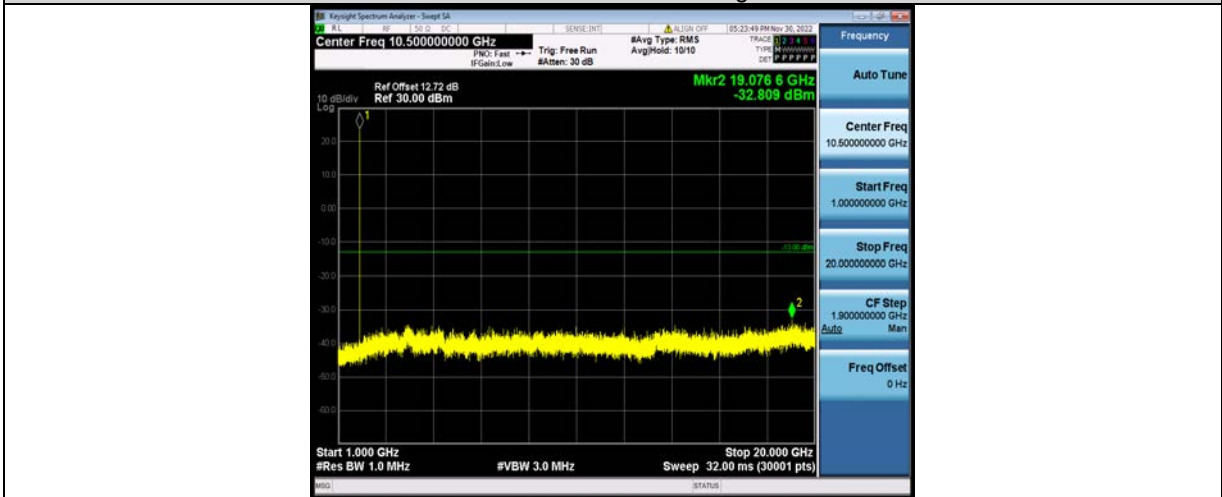

BUREAU VERITAS

Test Report No.: W7L-P23100014RF05

Band25-10MHz-64QAM-26090-1RB#0-Range1:30~1000MHz

Band25-10MHz-64QAM-26090-1RB#0-Range2:1000~20000MHz

Band25-10MHz-64QAM-26365-1RB#0-Range1:30~1000MHz

BV 7Layers Communications Technology (Shenzhen) Co., Ltd