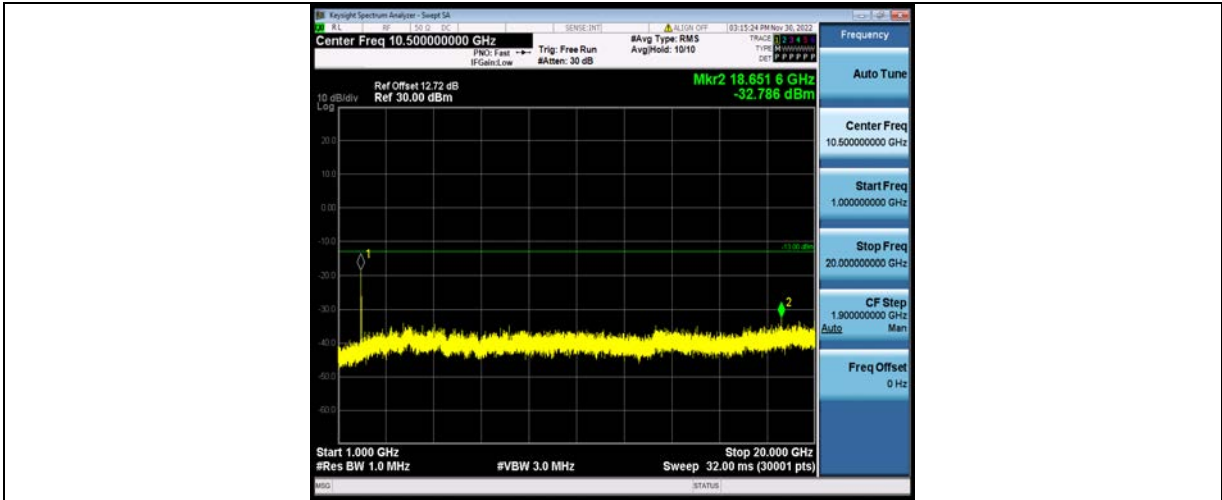

BUREAU VERITAS

Test Report No.: W7L-P23100014RF05

Band25-1.4MHz-64QAM-26047-1RB#0-Range1:30~1000MHz