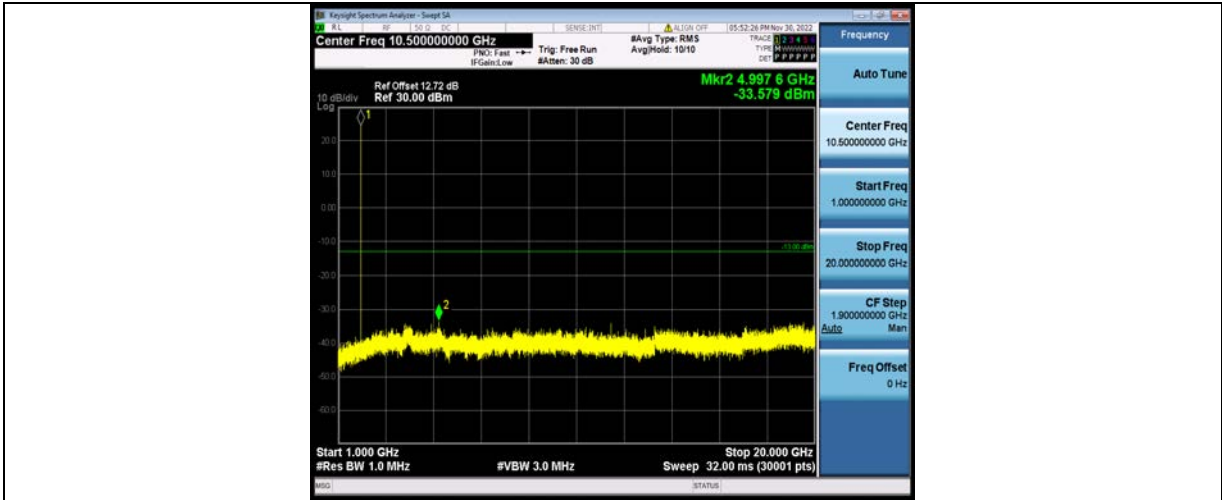

BUREAU VERITAS

Test Report No.: W7L-P23100014RF05

Band25-15MHz-64QAM-26115-1RB#0-Range1:30~1000MHz