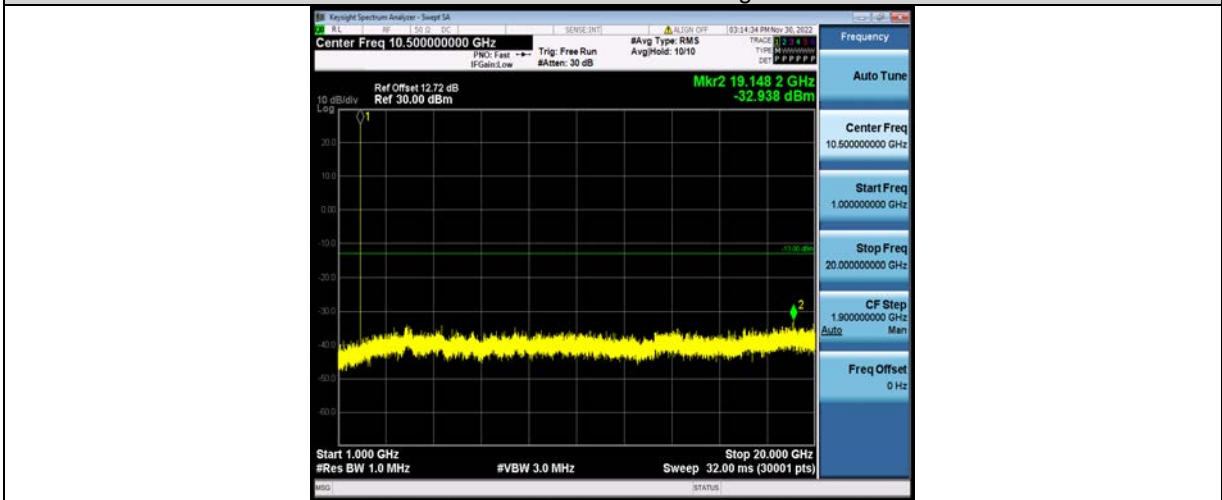

Band25-1.4MHz-64QAM-26683-1RB#0-Range1:30~1000MHz