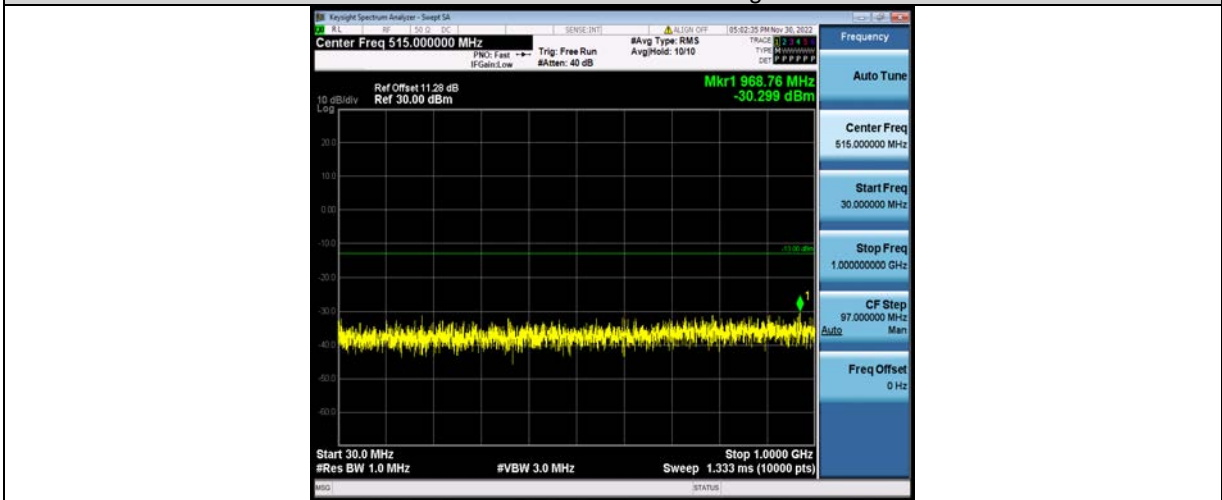

BUREAU VERITAS

Test Report No.: W7L-P23100014RF05

Band25-5MHz-64QAM-26065-1RB#0-Range1:30~100MHz

Band25-5MHz-64QAM-26065-1RB#0-Range2:1000~20000MHz

Band25-5MHz-64QAM-26365-1RB#0-Range1:30~100MHz

BV 7Layers Communications Technology (Shenzhen) Co., Ltd