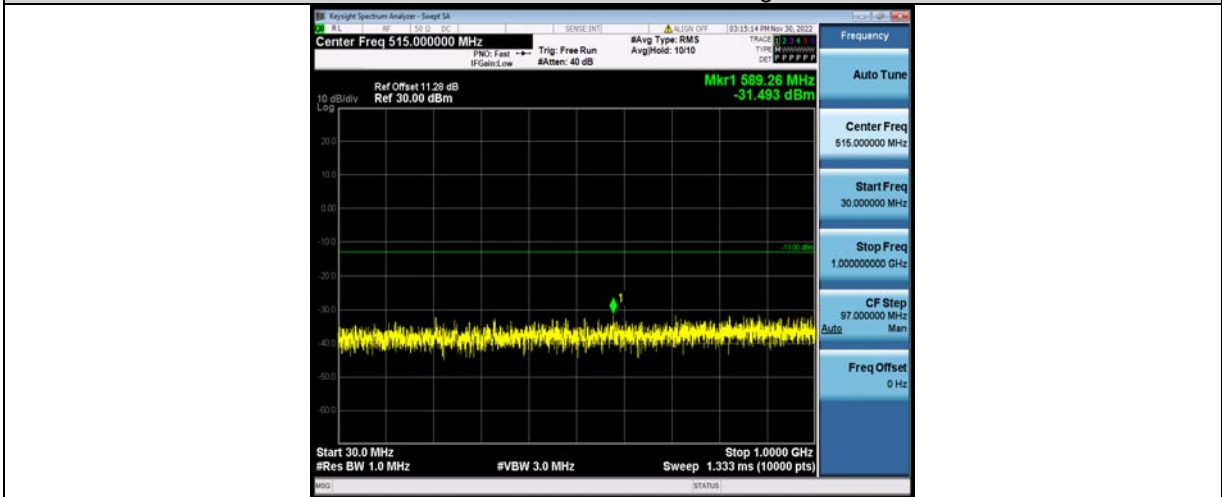

BUREAU VERITAS

Test Report No.: W7L-P23100014RF05

Band25-1.4MHz-16QAM-26365-1RB#0-Range2:1000~2000MHz

Band25-1.4MHz-16QAM-26683-1RB#0-Range1:30~1000MHz

Band25-1.4MHz-16QAM-26683-1RB#0-Range2:1000~2000MHz

BV 7Layers Communications Technology (Shenzhen) Co., Ltd