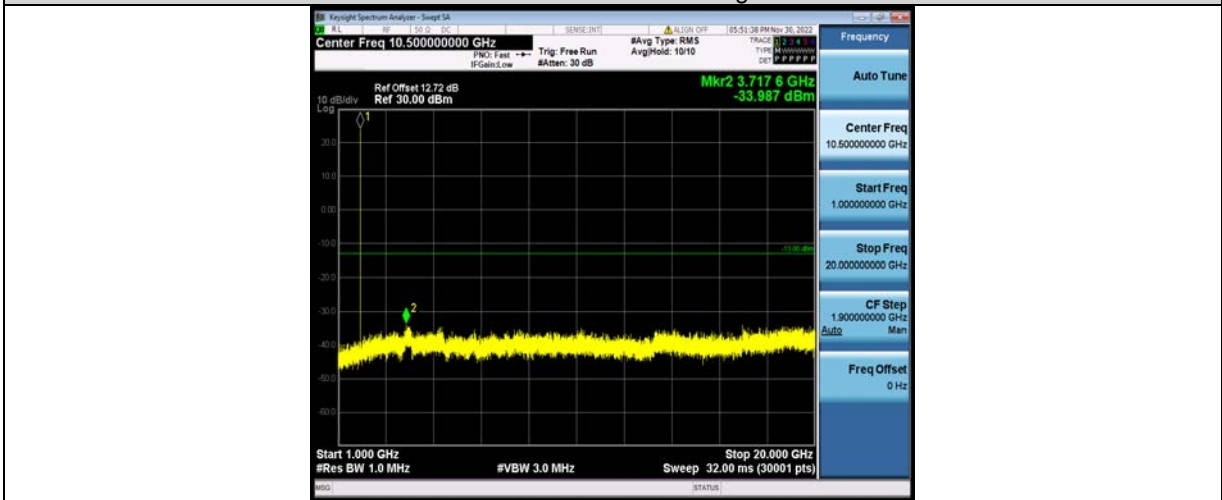

BUREAU VERITAS

Test Report No.: W7L-P23100014RF05

Band25-15MHz-16QAM-26365-1RB#0-Range2:1000~20000MHz

Band25-15MHz-16QAM-26615-1RB#0-Range1:30~1000MHz

Band25-15MHz-16QAM-26615-1RB#0-Range2:1000~20000MHz

BV 7Layers Communications Technology (Shenzhen) Co., Ltd