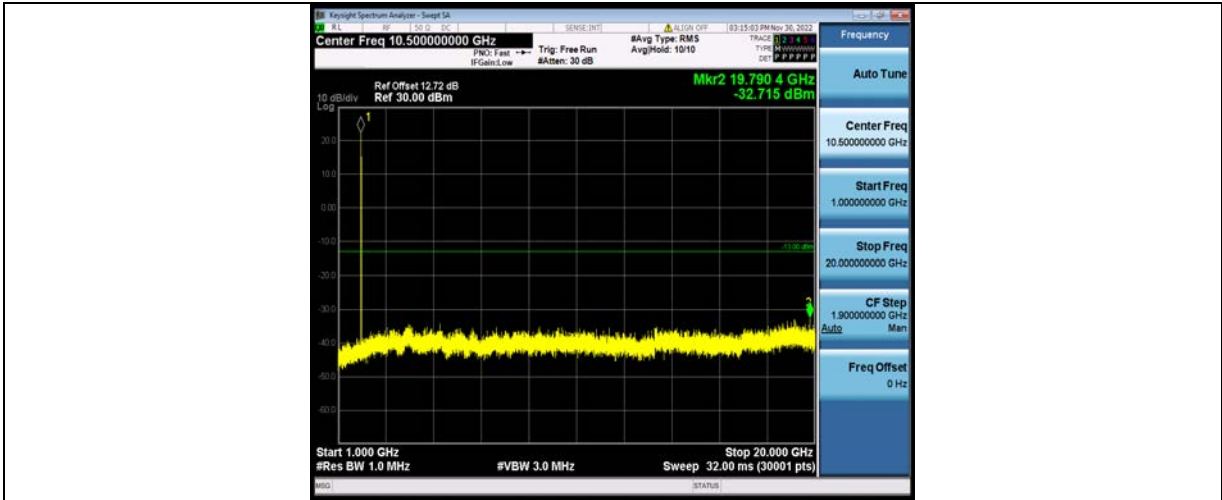

BUREAU VERITAS

Test Report No.: W7L-P23100014RF05

Band25-1.4MHz-16QAM-26047-1RB#0-Range1:30~1000MHz