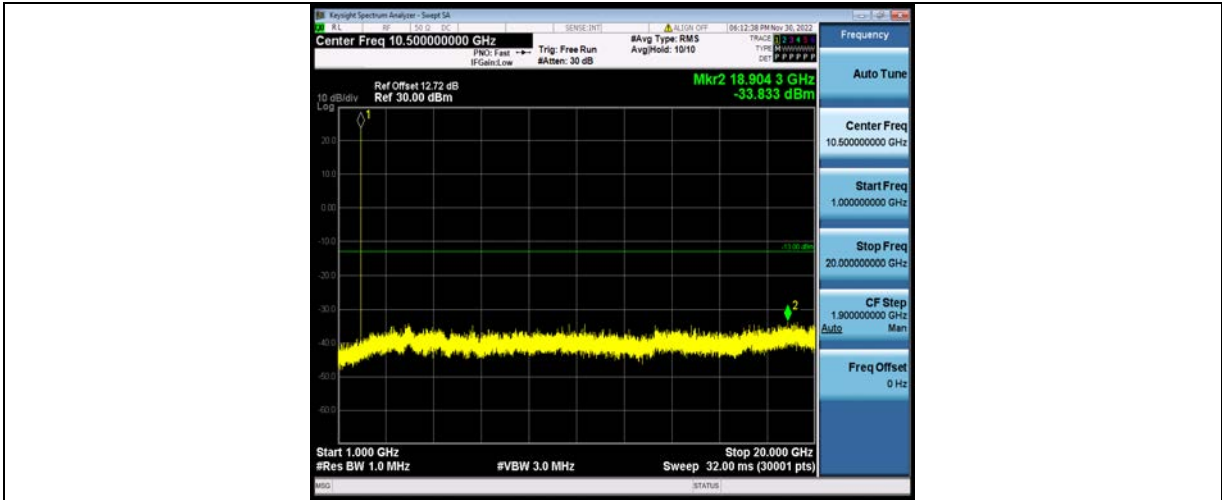

BUREAU VERITAS

Test Report No.: W7L-P23100014RF05

Band25-20MHz-64QAM-26140-1RB#0-Range1:30~1000MHz