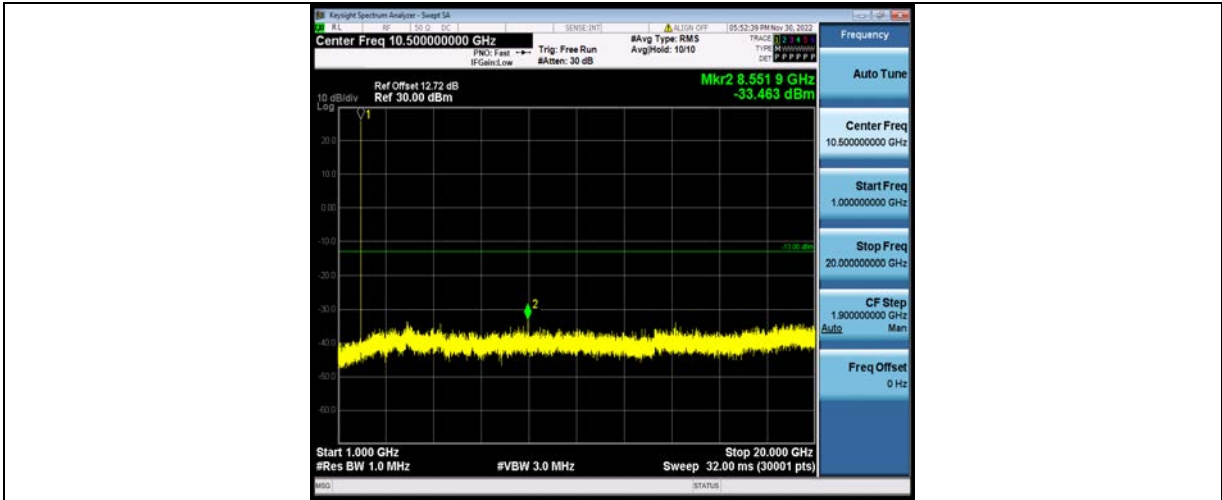

BUREAU VERITAS

Test Report No.: W7L-P23100014RF05

Band25-20MHz-QPSK-26140-1RB#0-Range1:30~1000MHz