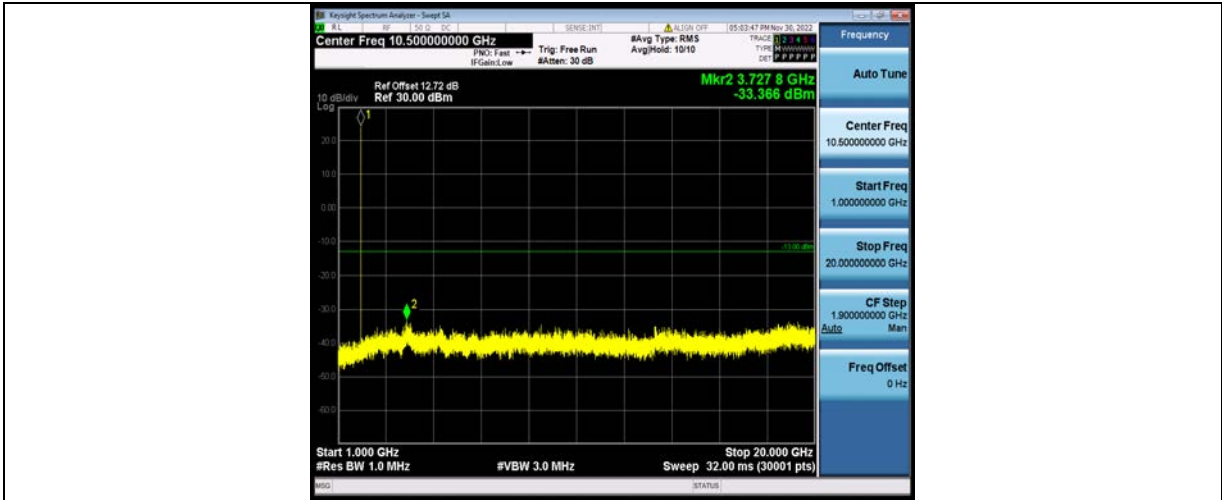

BUREAU VERITAS

Test Report No.: W7L-P23100014RF05

Band25-5MHz-16QAM-26065-1RB#0-Range1:30~1000MHz