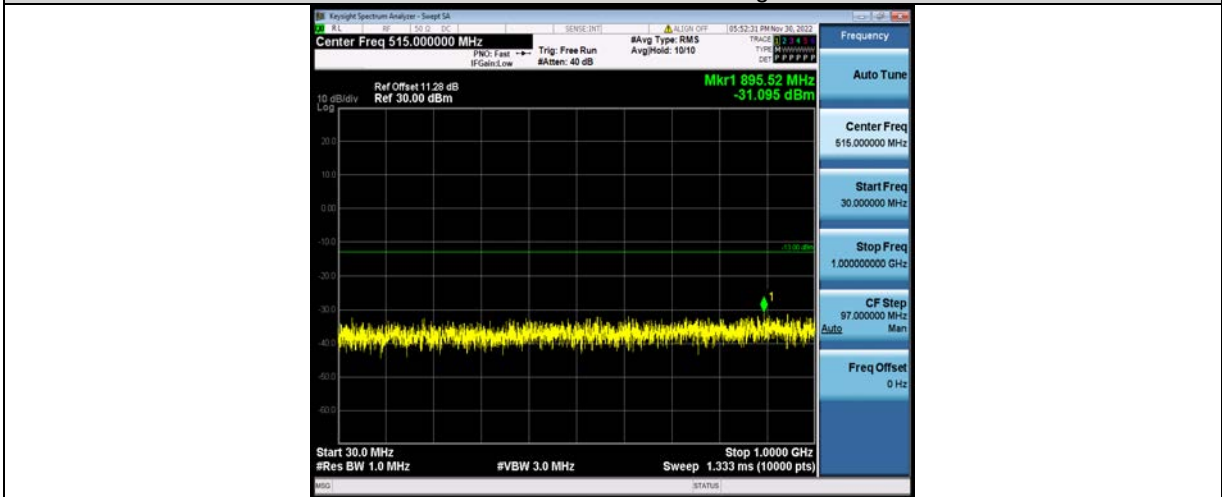

BUREAU VERITAS

Test Report No.: W7L-P23100014RF05

Band25-15MHz-64QAM-26365-1RB#0-Range2:1000~2000MHz

Band25-15MHz-64QAM-26615-1RB#0-Range1:30~1000MHz

Band25-15MHz-64QAM-26615-1RB#0-Range2:1000~2000MHz

BV 7Layers Communications Technology (Shenzhen) Co., Ltd