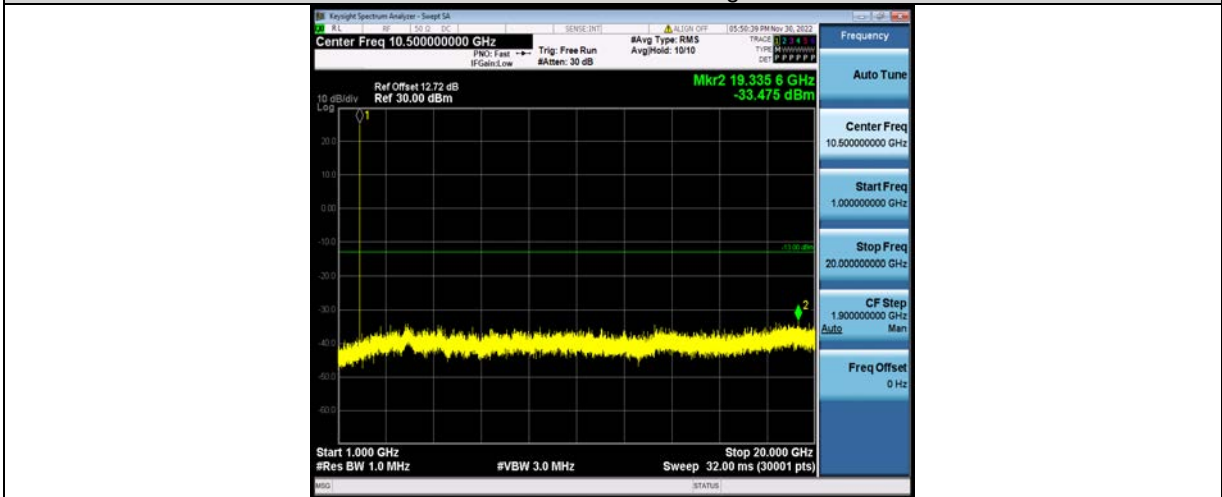

BUREAU VERITAS

Test Report No.: W7L-P23100014RF05

Band25-15MHz-QPSK-26115-1RB#0-Range1:30~1000MHz

Band25-15MHz-QPSK-26115-1RB#0-Range2:1000~20000MHz

Band25-15MHz-QPSK-26365-1RB#0-Range1:30~1000MHz

BV 7Layers Communications Technology (Shenzhen) Co., Ltd