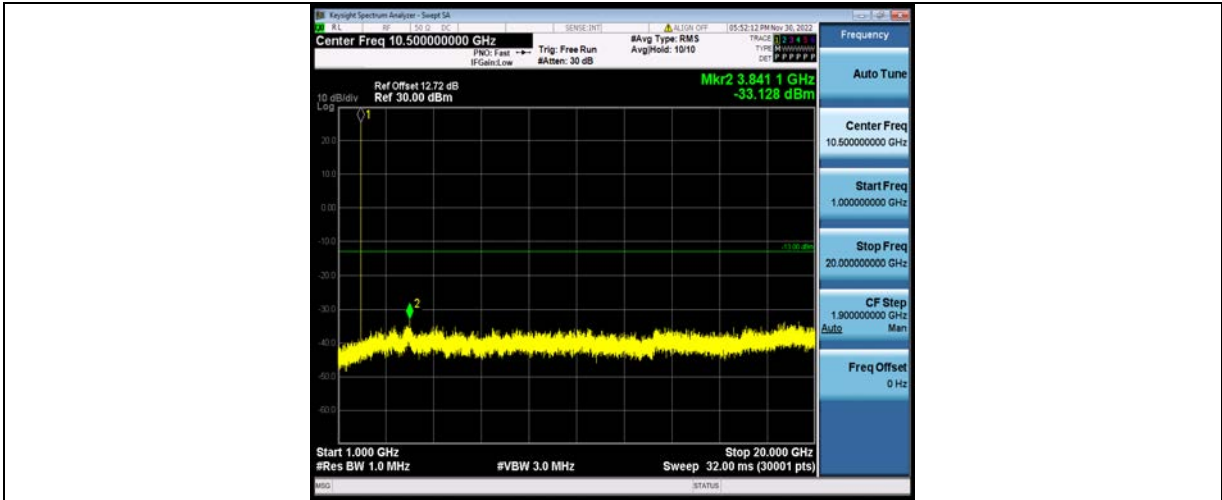

BUREAU VERITAS

Test Report No.: W7L-P23100014RF05

Band25-15MHz-16QAM-26115-1RB#0-Range1:30~1000MHz