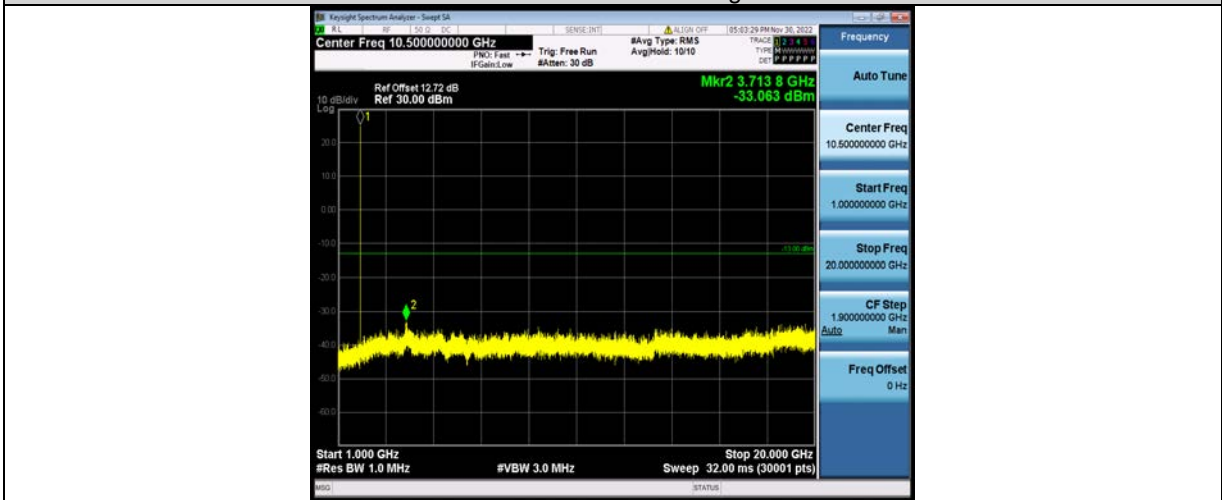

BUREAU VERITAS

Test Report No.: W7L-P23100014RF05

Band25-5MHz-64QAM-26365-1RB#0-Range2:1000~20000MHz

Band25-5MHz-64QAM-26665-1RB#0-Range1:30~1000MHz

Band25-5MHz-64QAM-26665-1RB#0-Range2:1000~20000MHz

BV 7Layers Communications Technology (Shenzhen) Co., Ltd