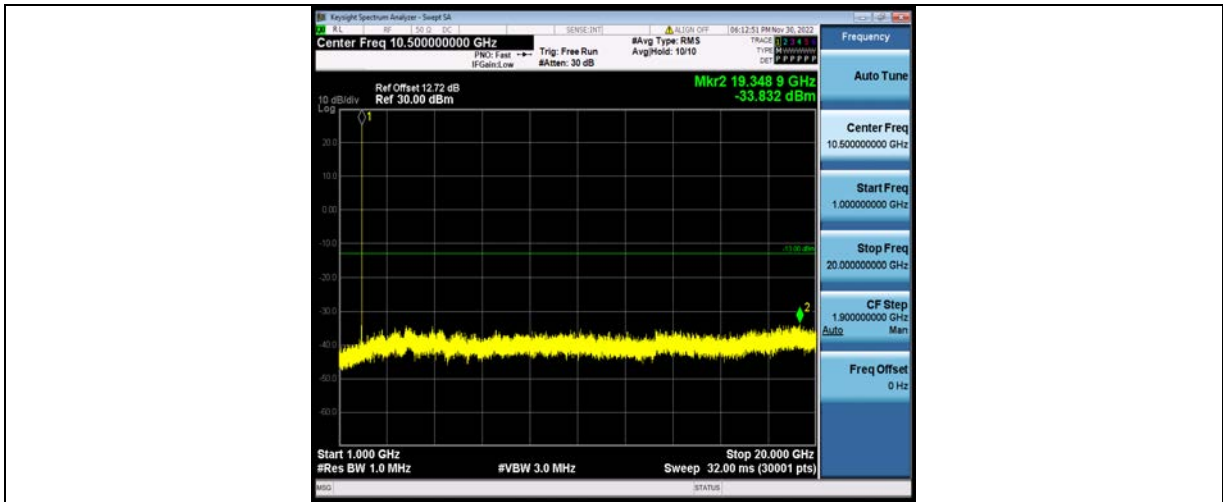

**BUREAU
VERITAS**

Test Report No.: W7L-P23100014RF05

BV 7Layers Communications Technology
(Shenzhen) Co., Ltd

No.B102, Dazu Chuangxin Mansion, North of Beihuan
Avenue, North Area, Hi-Tech Industrial Park, Nanshan
District, Shenzhen, Guangdong, China

Tel: +86 755 8869 6566
Fax: +86 755 8869 6577
Email: customerservice.sw@bureauveritas.com