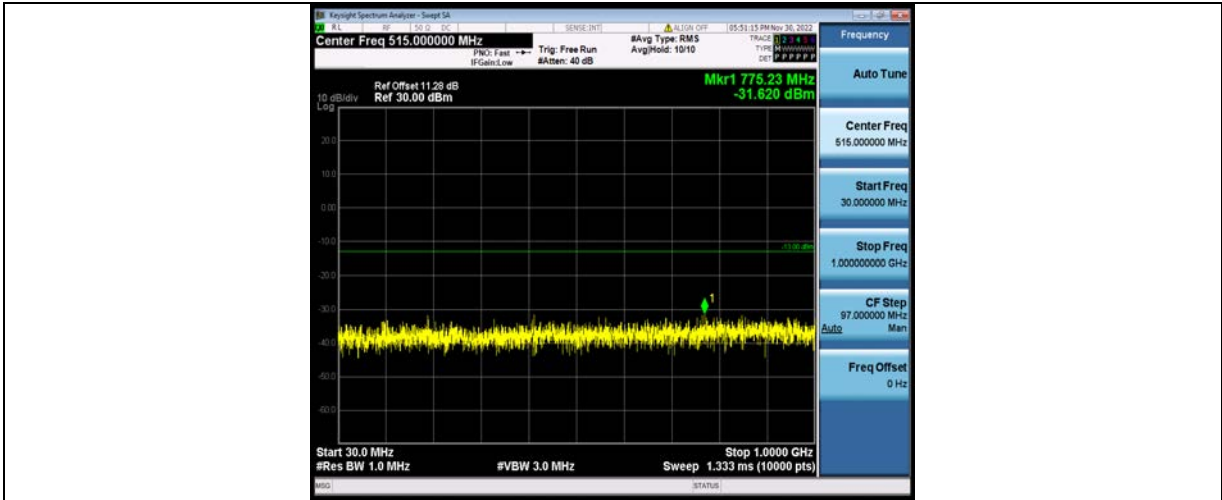

BUREAU VERITAS

Test Report No.: W7L-P23100014RF05

Band25-15MHz-QPSK-26365-1RB#0-Range2:1000~20000MHz