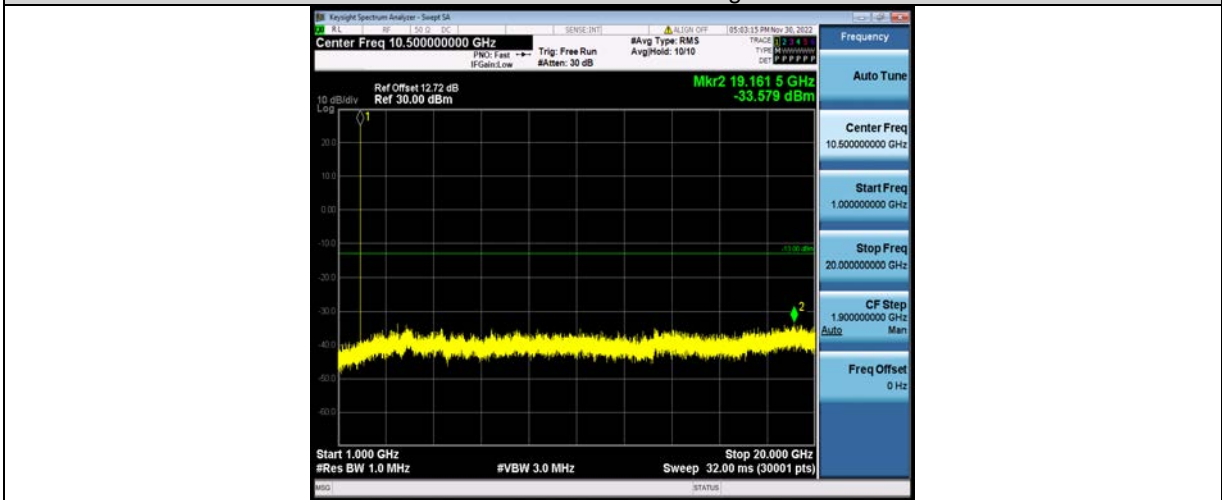

BUREAU VERITAS

Test Report No.: W7L-P23100014RF05

Band25-5MHz-16QAM-26365-1RB#0-Range2:1000~20000MHz

Band25-5MHz-16QAM-26665-1RB#0-Range1:30~1000MHz

Band25-5MHz-16QAM-26665-1RB#0-Range2:1000~20000MHz

BV 7Layers Communications Technology (Shenzhen) Co., Ltd