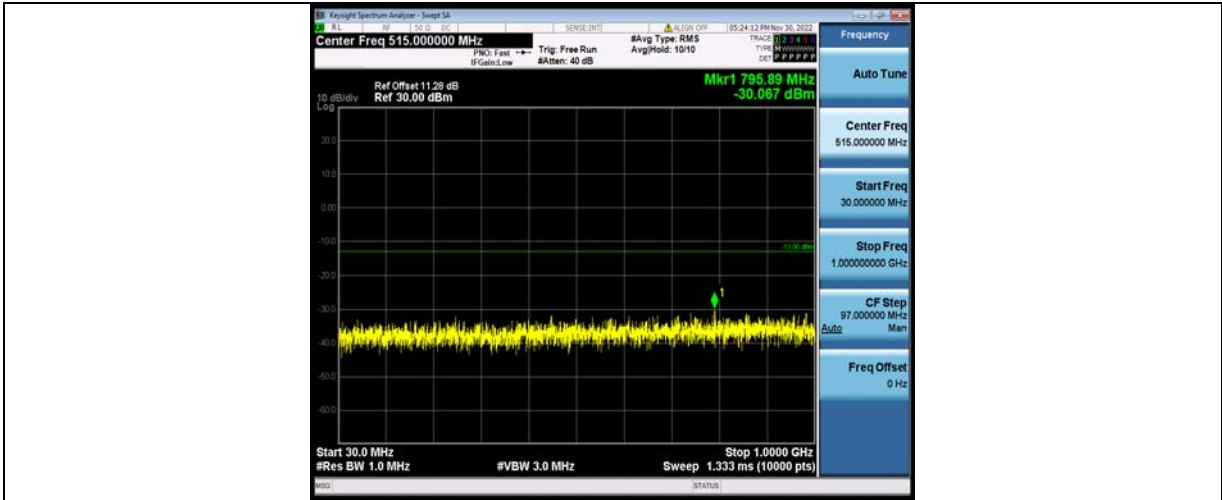

BUREAU VERITAS

Test Report No.: W7L-P23100014RF05

Band25-10MHz-16QAM-26365-1RB#0-Range2:1000~2000MHz