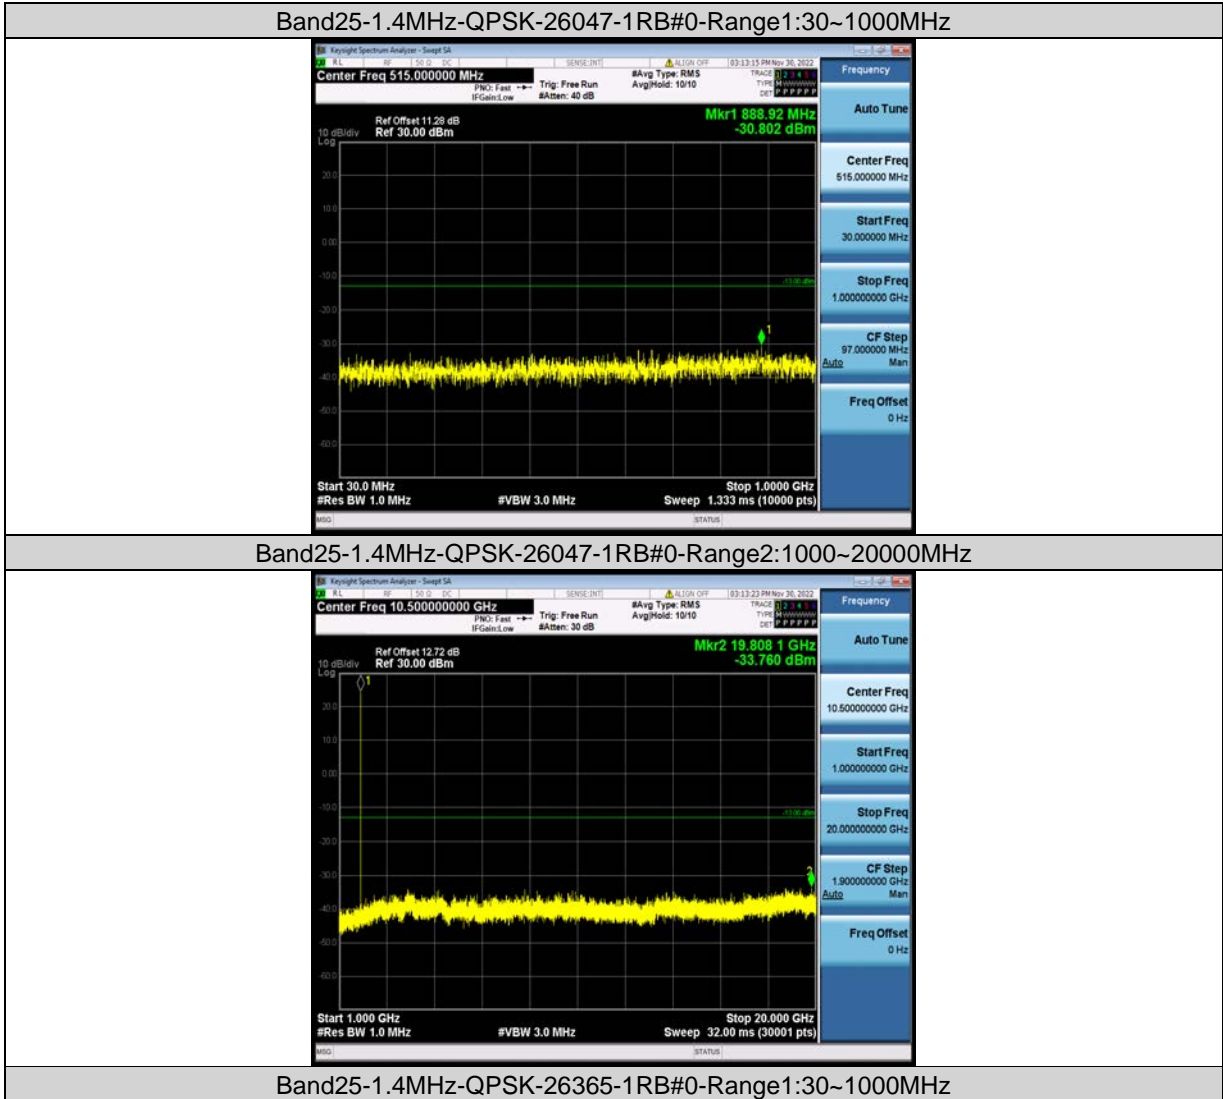

BUREAU VERITAS

Test Report No.: W7L-P23100014RF05

Test Graphs