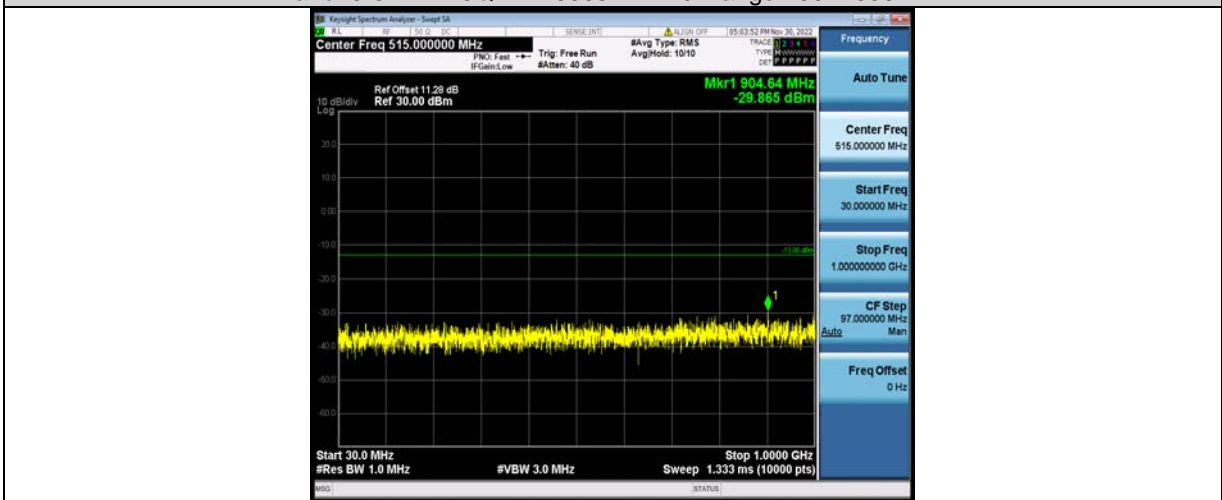

BUREAU VERITAS

Test Report No.: W7L-P23100014RF05

Band25-5MHz-16QAM-26365-1RB#0-Range2:1000~20000MHz

Band25-5MHz-16QAM-26665-1RB#0-Range1:30~1000MHz

Band25-5MHz-16QAM-26665-1RB#0-Range2:1000~20000MHz

BV 7Layers Communications Technology (Shenzhen) Co., Ltd