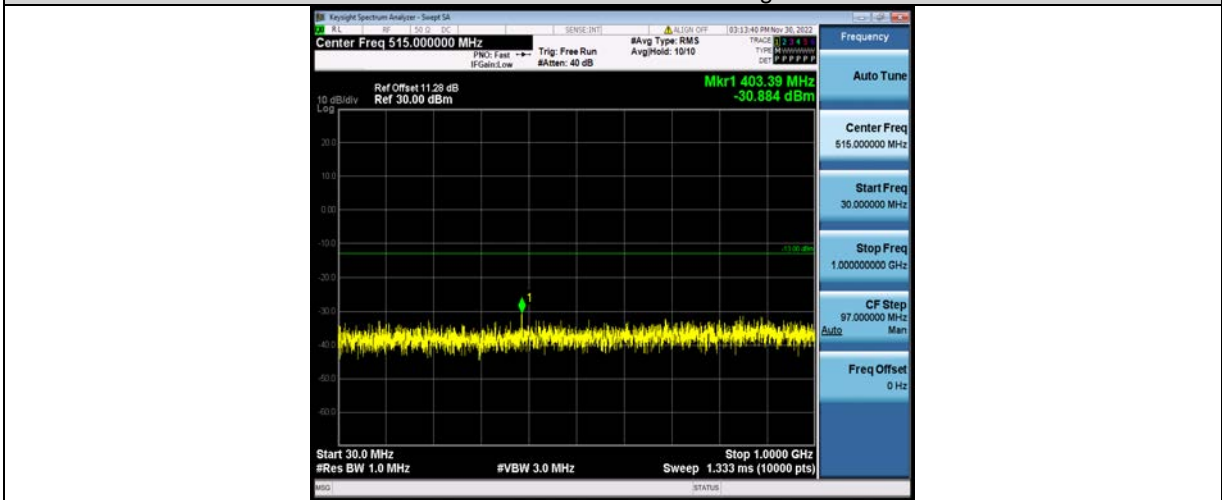

BUREAU VERITAS

Test Report No.: W7L-P23100014RF05

Band25-1.4MHz-64QAM-26047-1RB#0-Range1:30~1000MHz

Band25-1.4MHz-64QAM-26047-1RB#0-Range2:1000~20000MHz

Band25-1.4MHz-64QAM-26365-1RB#0-Range1:30~1000MHz

BV 7Layers Communications Technology (Shenzhen) Co., Ltd