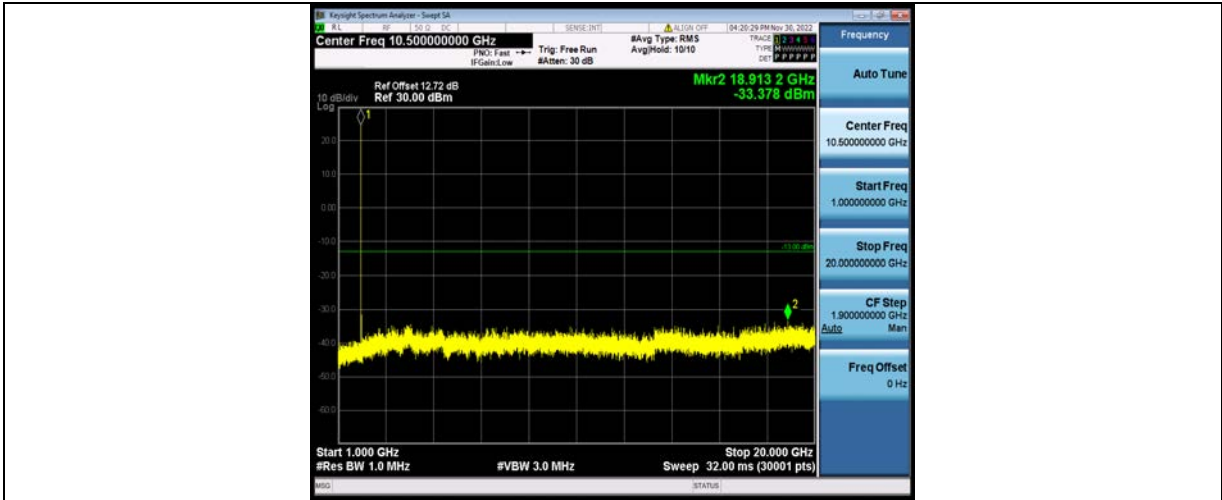

BUREAU VERITAS

Test Report No.: W7L-P23100014RF05

Band25-3MHz-64QAM-26055-1RB#0-Range1:30~1000MHz