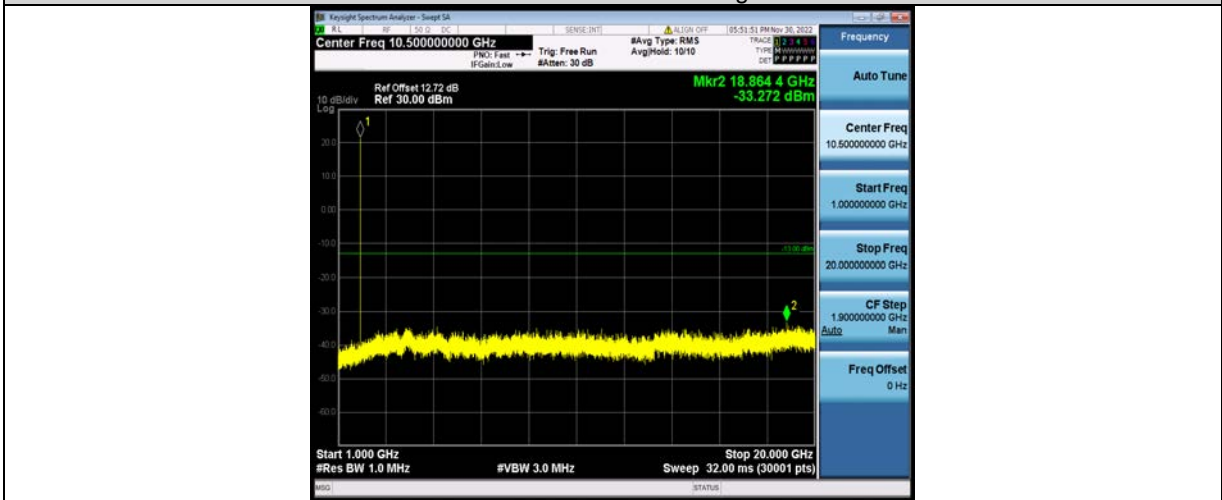

BUREAU VERITAS

Test Report No.: W7L-P23100014RF05

Band25-15MHz-64QAM-26365-1RB#0-Range2:1000~2000MHz

Band25-15MHz-64QAM-26615-1RB#0-Range1:30~1000MHz

Band25-15MHz-64QAM-26615-1RB#0-Range2:1000~2000MHz

BV 7Layers Communications Technology (Shenzhen) Co., Ltd