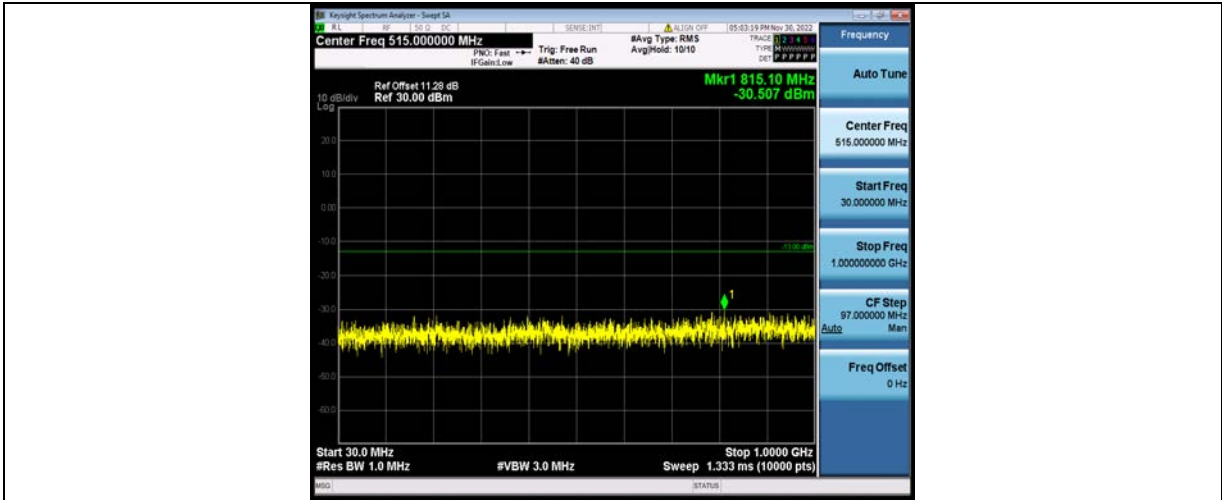

BUREAU VERITAS

Test Report No.: W7L-P23100014RF05

Band25-5MHz-64QAM-26365-1RB#0-Range2:1000~20000MHz

Band25-5MHz-64QAM-26665-1RB#0-Range1:30~1000MHz

Band25-5MHz-64QAM-26665-1RB#0-Range2:1000~20000MHz

BV 7Layers Communications Technology (Shenzhen) Co., Ltd