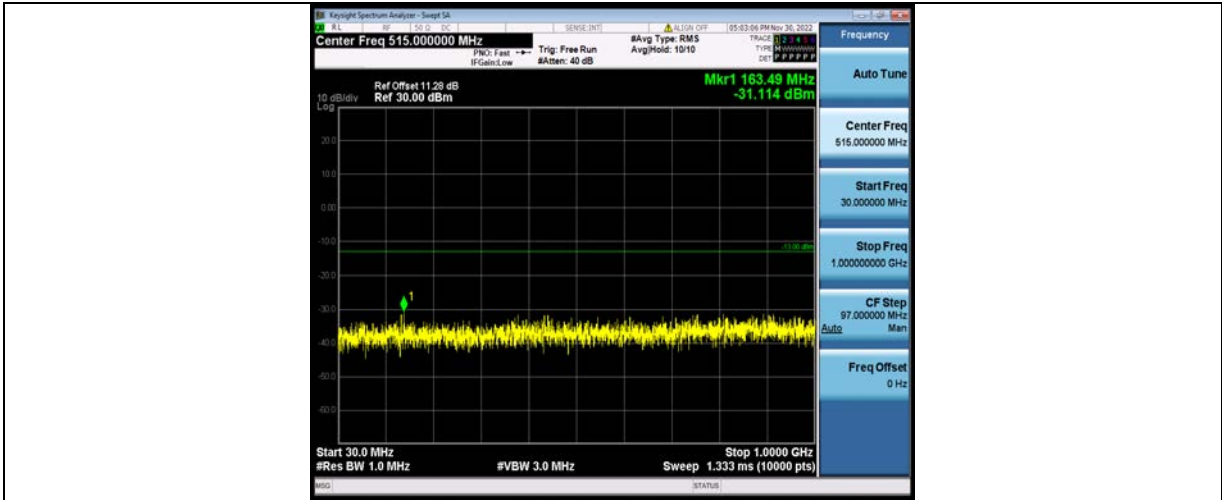

BUREAU VERITAS

Test Report No.: W7L-P23100014RF05

Band25-5MHz-16QAM-26365-1RB#0-Range2:1000~20000MHz