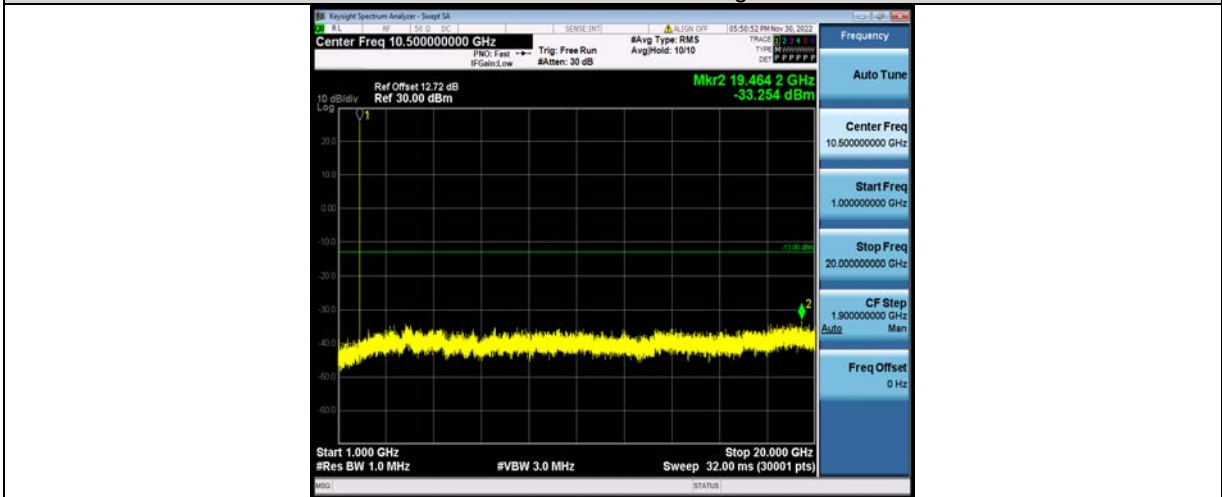

BUREAU VERITAS

Test Report No.: W7L-P23100014RF05

Band25-15MHz-16QAM-26115-1RB#0-Range1:30~1000MHz

Band25-15MHz-16QAM-26115-1RB#0-Range2:1000~2000MHz

Band25-15MHz-16QAM-26365-1RB#0-Range1:30~1000MHz

BV 7Layers Communications Technology (Shenzhen) Co., Ltd