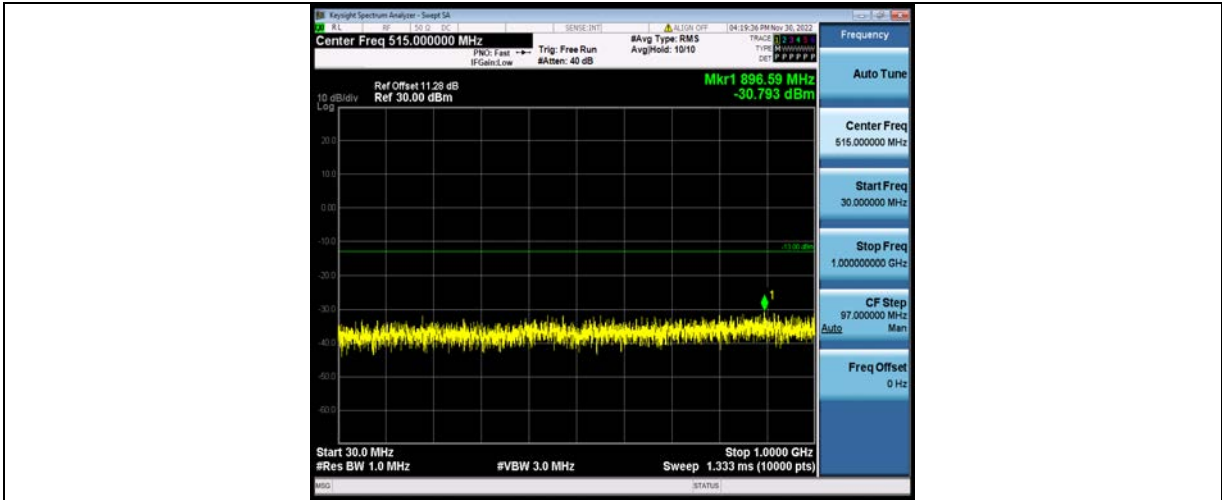

BUREAU VERITAS

Test Report No.: W7L-P23100014RF05

Band25-3MHz-16QAM-26365-1RB#0-Range2:1000~20000MHz