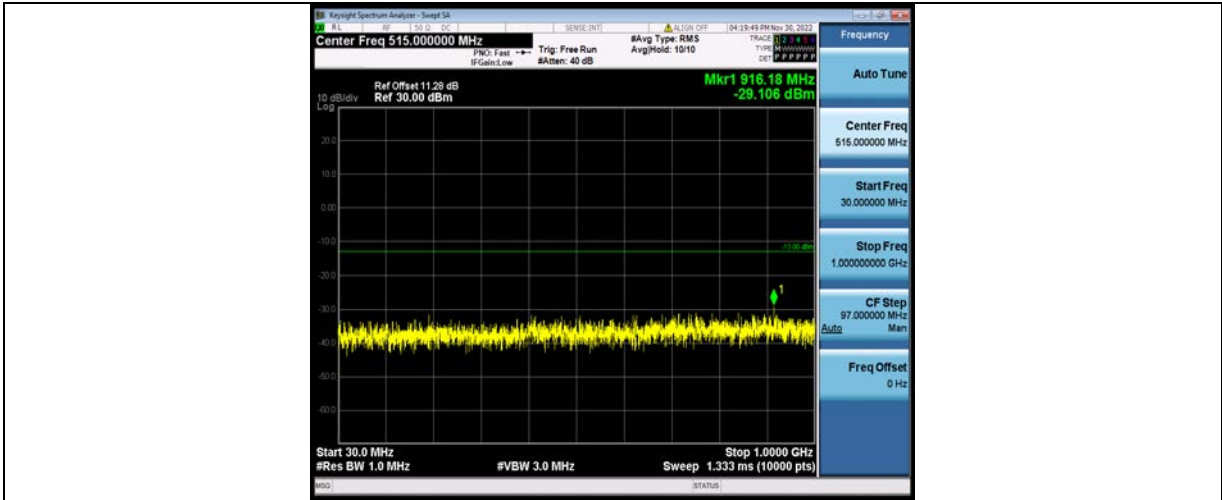

BUREAU VERITAS

Test Report No.: W7L-P23100014RF05

Band25-3MHz-64QAM-26365-1RB#0-Range2:1000~20000MHz