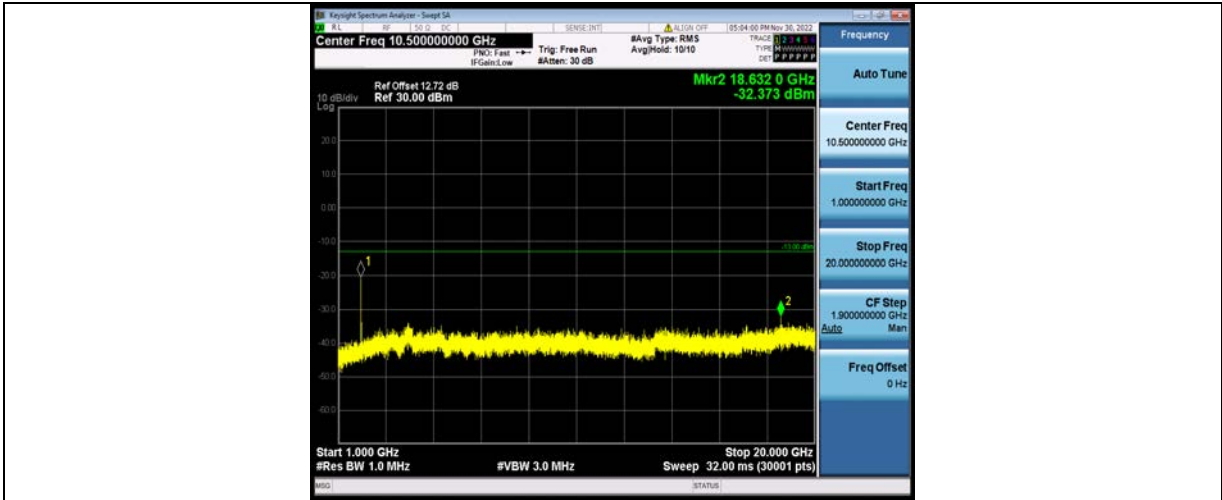

BUREAU VERITAS

Test Report No.: W7L-P23100014RF05

Band25-5MHz-64QAM-26065-1RB#0-Range1:30~100MHz