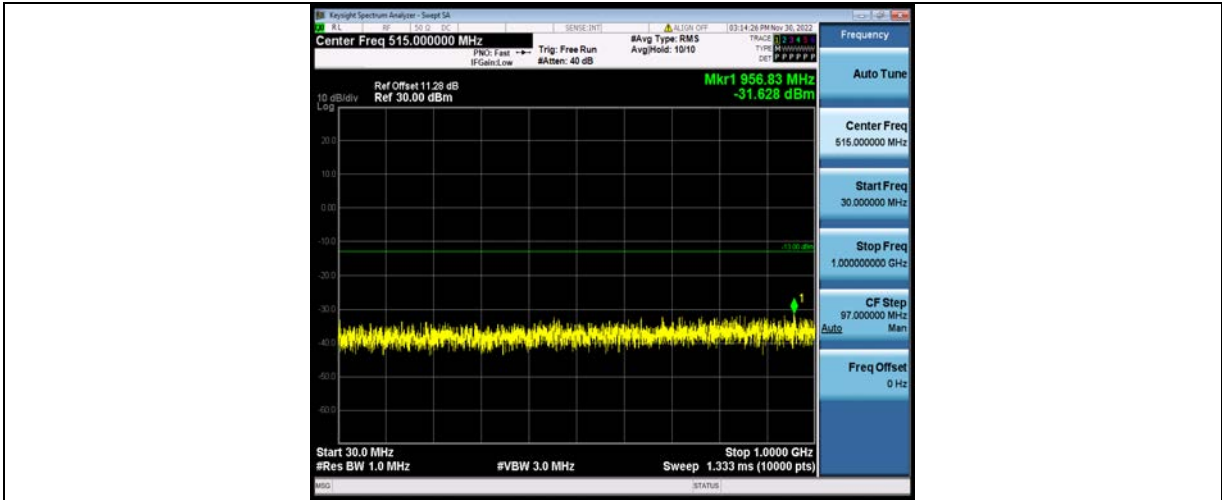

BUREAU VERITAS

Test Report No.: W7L-P23100014RF05

Band25-1.4MHz-64QAM-26365-1RB#0-Range2:1000~20000MHz