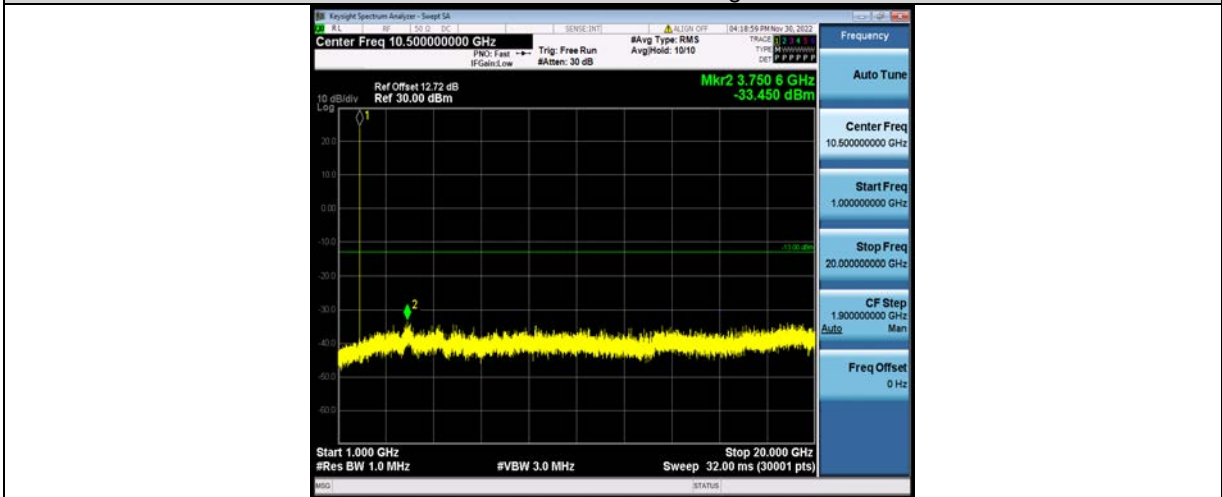

BUREAU VERITAS

Test Report No.: W7L-P23100014RF05

Band25-3MHz-16QAM-26055-1RB#0-Range1:30~100MHz

Band25-3MHz-16QAM-26055-1RB#0-Range2:100~2000MHz

Band25-3MHz-16QAM-26365-1RB#0-Range1:30~100MHz

BV 7Layers Communications Technology (Shenzhen) Co., Ltd