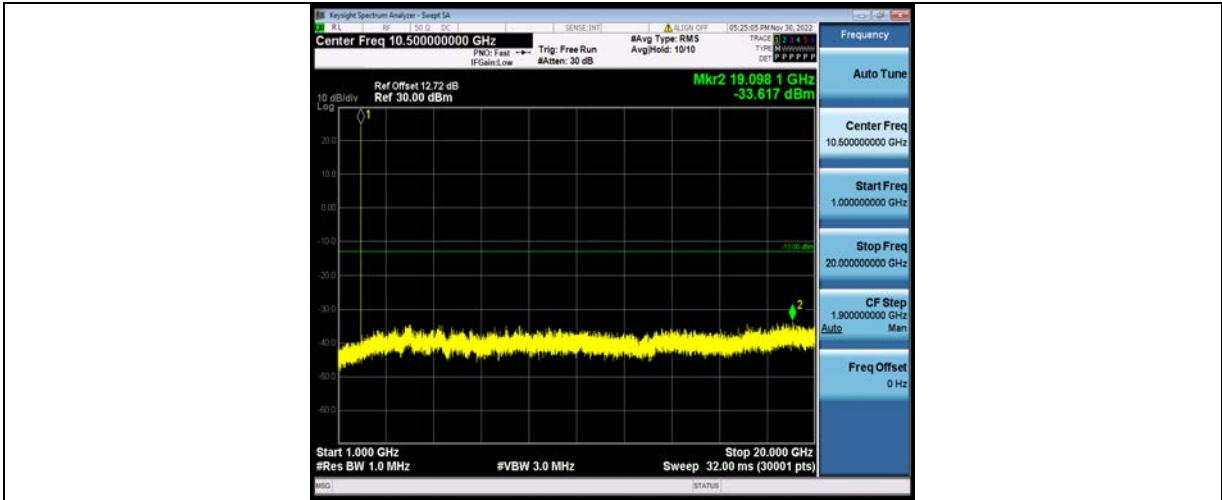

BUREAU VERITAS

Test Report No.: W7L-P23100014RF05

Band25-10MHz-64QAM-26090-1RB#0-Range1:30~1000MHz

Band25-10MHz-64QAM-26090-1RB#0-Range2:1000~20000MHz

Band25-10MHz-64QAM-26365-1RB#0-Range1:30~1000MHz

BV 7Layers Communications Technology (Shenzhen) Co., Ltd