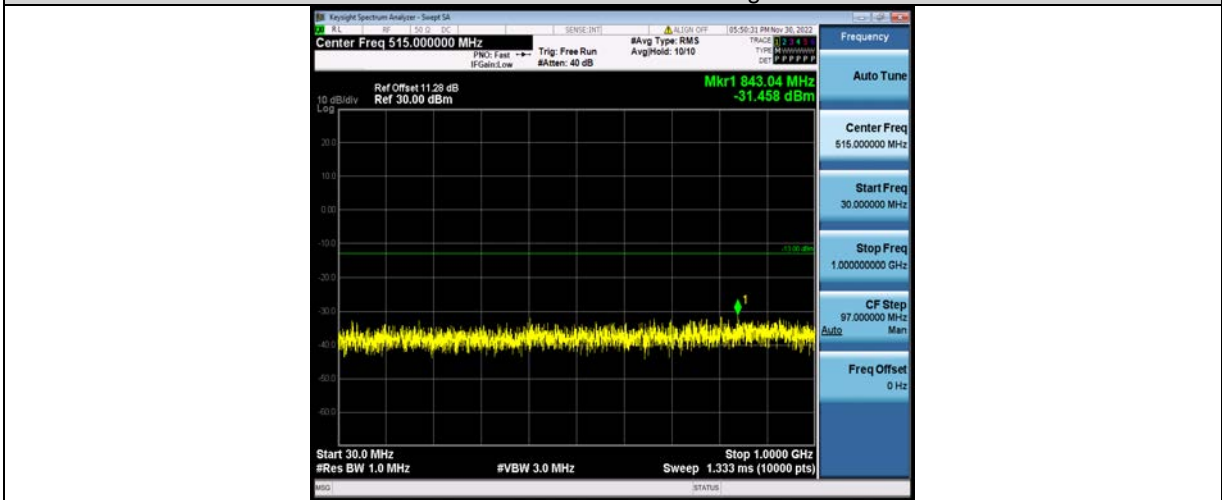

BUREAU VERITAS

Test Report No.: W7L-P23100014RF05

Band25-15MHz-QPSK-26115-1RB#0-Range1:30~1000MHz

Band25-15MHz-QPSK-26115-1RB#0-Range2:1000~20000MHz

Band25-15MHz-QPSK-26365-1RB#0-Range1:30~1000MHz

BV 7Layers Communications Technology (Shenzhen) Co., Ltd