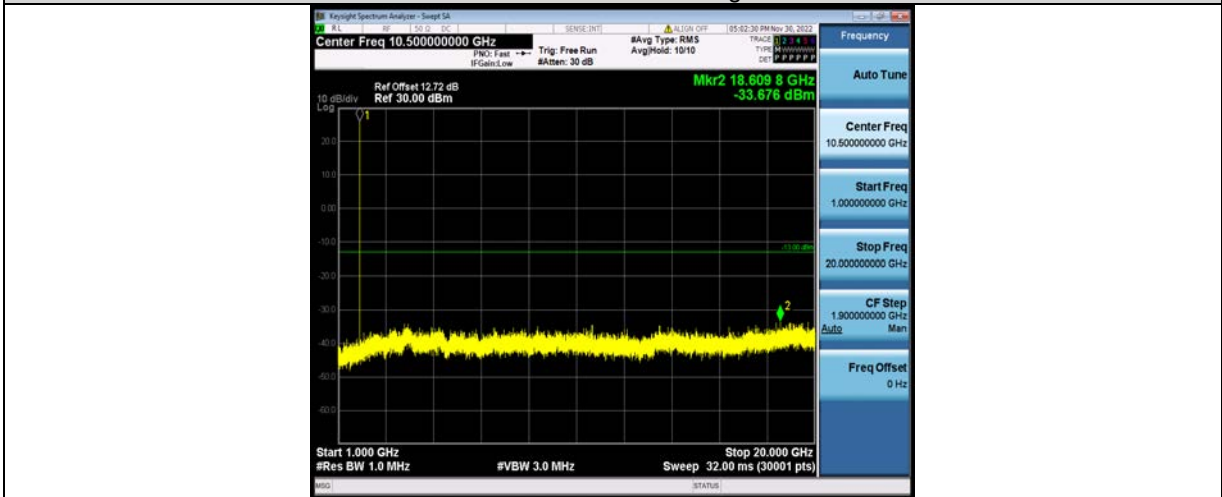

BUREAU VERITAS

Test Report No.: W7L-P23100014RF05

Band25-5MHz-16QAM-26065-1RB#0-Range1:30~1000MHz

Band25-5MHz-16QAM-26065-1RB#0-Range2:1000~20000MHz

Band25-5MHz-16QAM-26365-1RB#0-Range1:30~1000MHz

BV 7Layers Communications Technology (Shenzhen) Co., Ltd