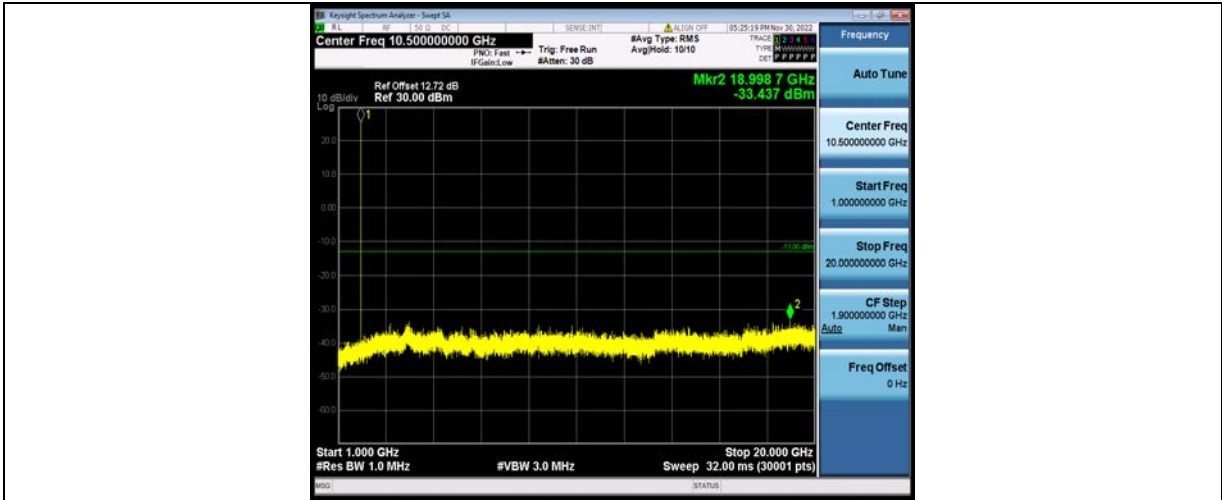

BUREAU VERITAS

Test Report No.: W7L-P23100014RF05

Band25-15MHz-QPSK-26115-1RB#0-Range1:30~1000MHz