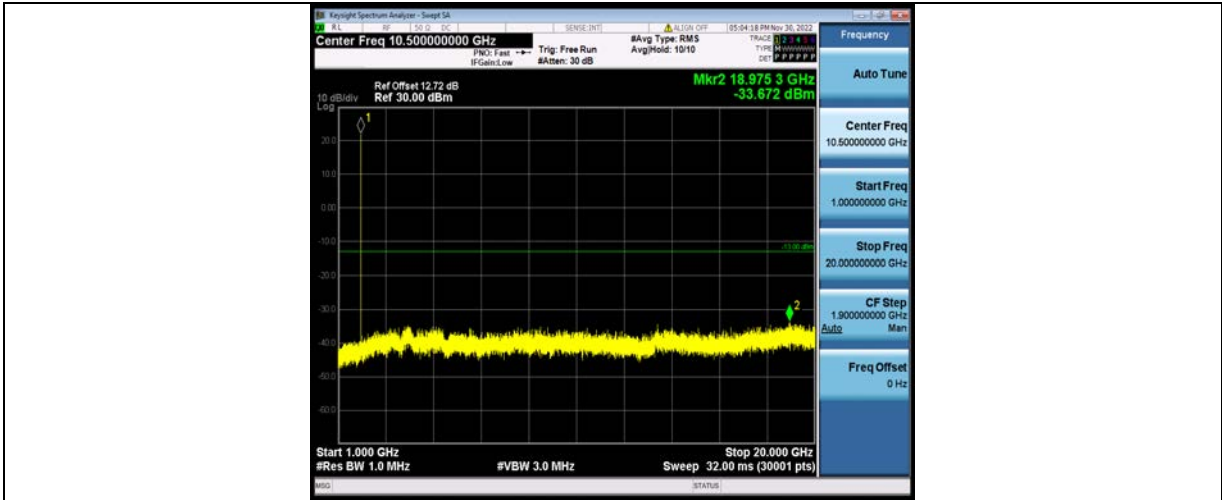

BUREAU VERITAS

Test Report No.: W7L-P23100014RF05

Band25-10MHz-QPSK-26090-1RB#0-Range1:30~1000MHz