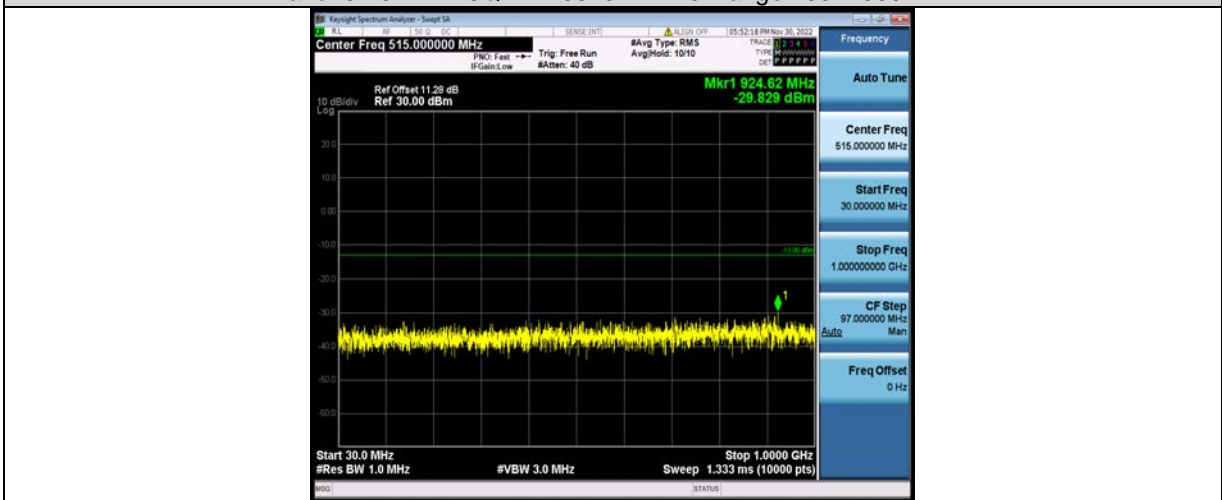

BUREAU VERITAS

Test Report No.: W7L-P23100014RF05

Band25-15MHz-16QAM-26365-1RB#0-Range2:1000~20000MHz

Band25-15MHz-16QAM-26615-1RB#0-Range1:30~1000MHz

Band25-15MHz-16QAM-26615-1RB#0-Range2:1000~20000MHz

BV 7Layers Communications Technology (Shenzhen) Co., Ltd