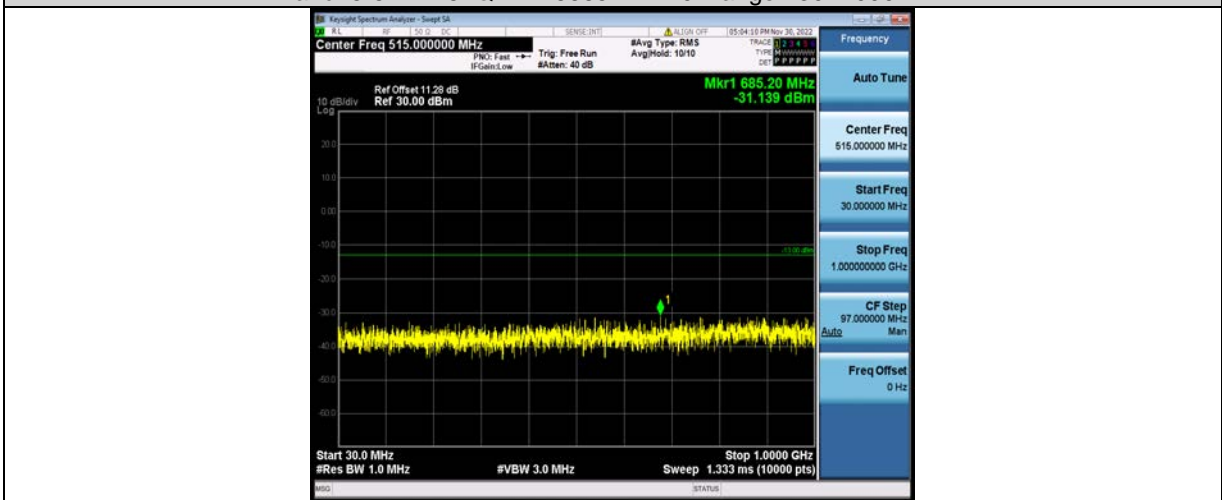

BUREAU VERITAS

Test Report No.: W7L-P23100014RF05

Band25-5MHz-64QAM-26365-1RB#0-Range2:1000~20000MHz

Band25-5MHz-64QAM-26665-1RB#0-Range1:30~1000MHz

Band25-5MHz-64QAM-26665-1RB#0-Range2:1000~20000MHz

BV 7Layers Communications Technology (Shenzhen) Co., Ltd