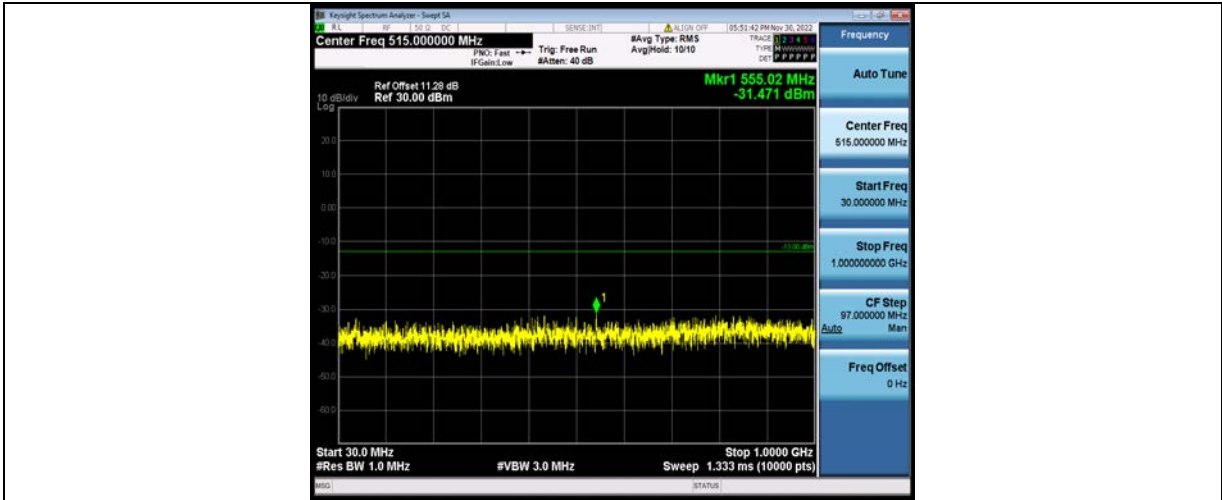

BUREAU VERITAS

Test Report No.: W7L-P23100014RF05

Band25-15MHz-64QAM-26365-1RB#0-Range2:1000~2000MHz