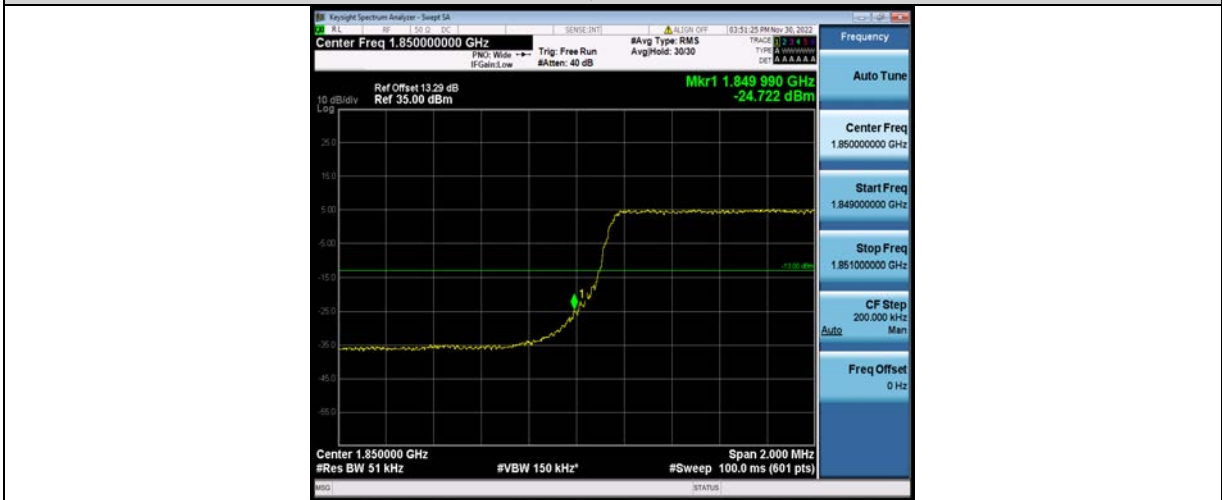

Band25-3MHz-QPSK-26675-1RB#0

BV 7Layers Communications Technology (Shenzhen) Co., Ltd

No.B102, Dazu Chuangxin Mansion, North of Beihuan Avenue, North Area, Hi-Tech Industrial Park, Nanshan District, Shenzhen, Guangdong, China

Tel: +86 755 8869 6566
Fax: +86 755 8869 6577
Email: customerservice.sw@bureauveritas.com