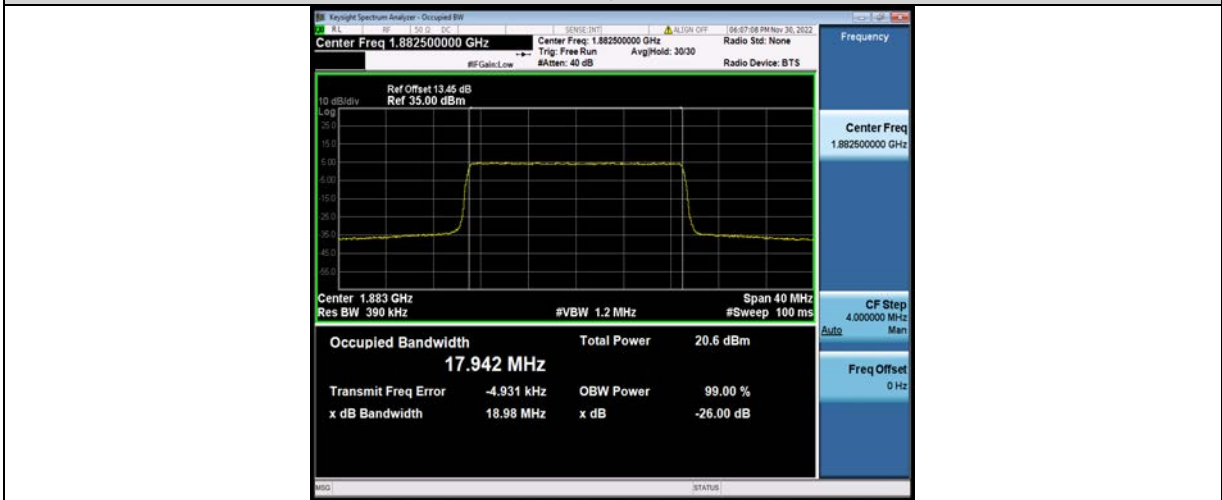

Band25-20MHz-64QAM-26365-100RB#0

Band25-20MHz-64QAM-26590-100RB#0

**BUREAU
VERITAS**

Test Report No.: W7L-P23100014RF05

BAND EDGE

Test Result

Band	Bandwidth	Modulation	Channel	RB Configuration	Result(dBm)	Verdict
Band25	1.4MHz	QPSK	26047	1RB#0	-32.24	PASS
Band25	1.4MHz	QPSK	26047	6RB#0	-33.36	PASS
Band25	1.4MHz	QPSK	26683	1RB#0	-52.11	PASS
Band25	1.4MHz	QPSK	26683	1RB#5	-38.58	PASS
Band25	1.4MHz	QPSK	26683	6RB#0	-35.13	PASS
Band25	1.4MHz	16QAM	26047	1RB#0	-33.56	PASS
Band25	1.4MHz	16QAM	26047	6RB#0	-32.90	PASS
Band25	1.4MHz	16QAM	26683	1RB#0	-51.98	PASS
Band25	1.4MHz	16QAM	26683	1RB#5	-36.27	PASS
Band25	1.4MHz	16QAM	26683	6RB#0	-35.52	PASS
Band25	1.4MHz	64QAM	26047	1RB#0	-35.21	PASS
Band25	1.4MHz	64QAM	26047	6RB#0	-32.60	PASS
Band25	1.4MHz	64QAM	26683	1RB#0	-53.70	PASS
Band25	1.4MHz	64QAM	26683	1RB#5	-37.30	PASS
Band25	1.4MHz	64QAM	26683	6RB#0	-35.77	PASS
Band25	3MHz	QPSK	26055	1RB#0	-25.82	PASS
Band25	3MHz	QPSK	26055	15RB#0	-24.72	PASS
Band25	3MHz	QPSK	26675	1RB#0	-56.89	PASS
Band25	3MHz	QPSK	26675	1RB#14	-25.15	PASS
Band25	3MHz	QPSK	26675	15RB#0	-51.26	PASS
Band25	3MHz	16QAM	26055	1RB#0	-27.25	PASS
Band25	3MHz	16QAM	26055	15RB#0	-25.33	PASS
Band25	3MHz	16QAM	26675	1RB#14	-26.89	PASS
Band25	3MHz	16QAM	26675	15RB#0	-27.75	PASS
Band25	3MHz	64QAM	26055	1RB#0	-29.21	PASS
Band25	3MHz	64QAM	26055	15RB#0	-27.48	PASS
Band25	3MHz	64QAM	26675	1RB#14	-30.12	PASS
Band25	3MHz	64QAM	26675	15RB#0	-28.66	PASS
Band25	5MHz	QPSK	26065	1RB#0	-38.34	PASS
Band25	5MHz	QPSK	26065	1RB#24	-48.11	PASS
Band25	5MHz	QPSK	26065	25RB#0	-26.89	PASS
Band25	5MHz	QPSK	26665	1RB#0	-49.34	PASS
Band25	5MHz	QPSK	26665	1RB#24	-32.18	PASS
Band25	5MHz	QPSK	26665	25RB#0	-28.01	PASS
Band25	5MHz	16QAM	26065	1RB#0	-32.54	PASS
Band25	5MHz	16QAM	26065	1RB#24	-57.39	PASS
Band25	5MHz	16QAM	26065	25RB#0	-28.21	PASS
Band25	5MHz	16QAM	26665	1RB#0	-57.09	PASS
Band25	5MHz	16QAM	26665	1RB#24	-33.26	PASS
Band25	5MHz	16QAM	26665	25RB#0	-29.21	PASS
Band25	5MHz	64QAM	26065	1RB#0	-34.04	PASS
Band25	5MHz	64QAM	26065	1RB#24	-57.88	PASS
Band25	5MHz	64QAM	26065	25RB#0	-29.39	PASS