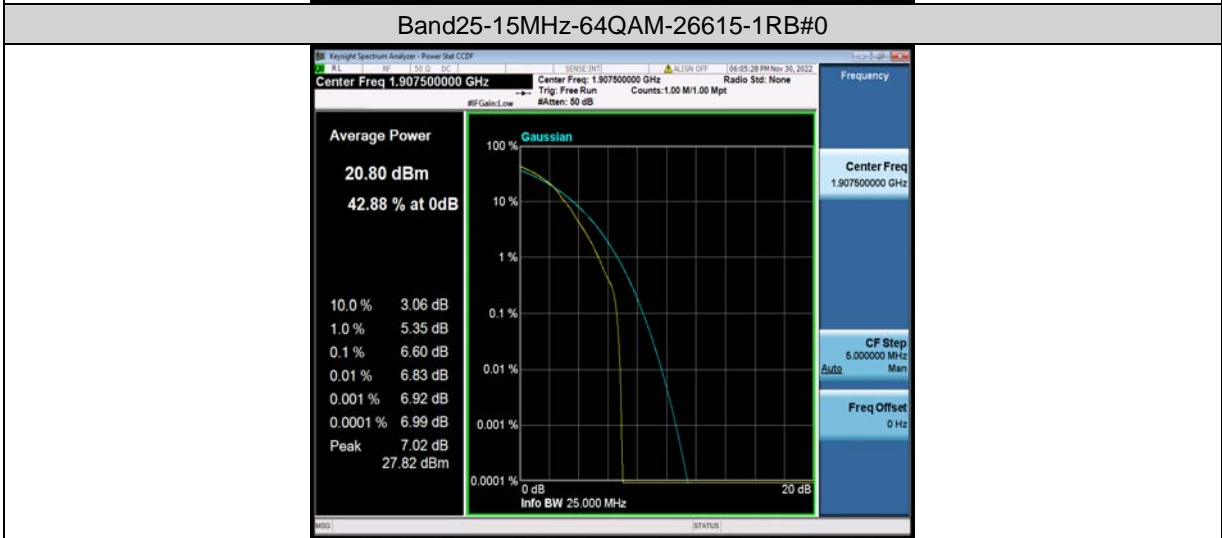

BUREAU VERITAS

Test Report No.: W7L-P23100014RF05

BV 7Layers Communications Technology (Shenzhen) Co., Ltd

No.B102, Dazu Chuangxin Mansion, North of Beihuan Avenue, North Area, Hi-Tech Industrial Park, Nanshan District, Shenzhen, Guangdong, China

Tel: +86 755 8869 6566
Fax: +86 755 8869 6577
Email: customerservice.sw@bureauveritas.com