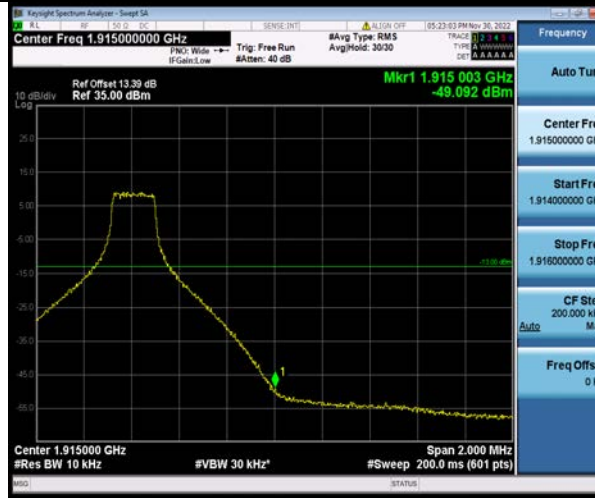

BUREAU VERITAS

Test Report No.: W7L-P23100014RF05

Band25-10MHz-64QAM-26640-50RB#0