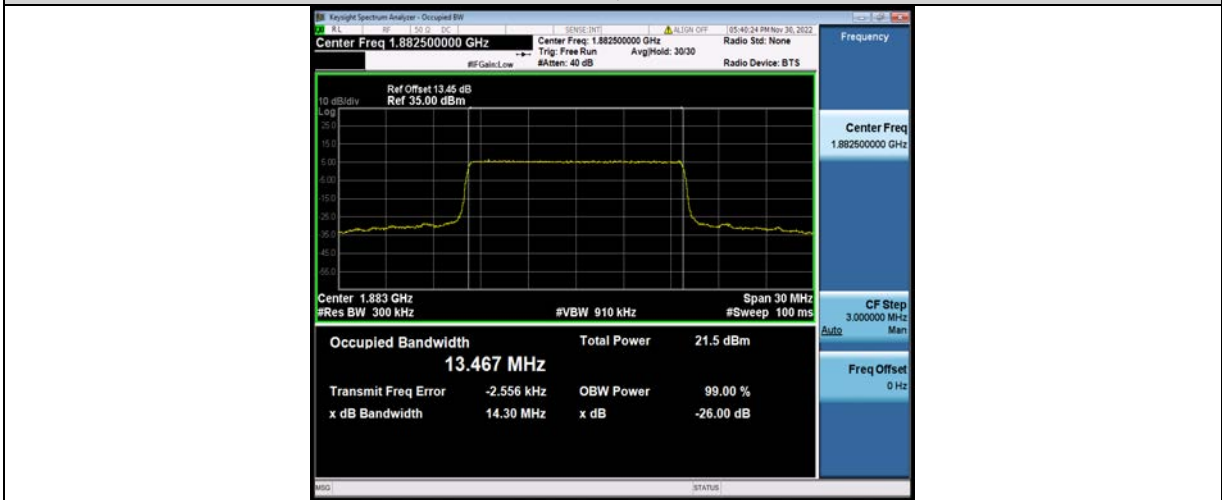

Band25-15MHz-16QAM-26615-75RB#0

BV 7Layers Communications Technology (Shenzhen) Co., Ltd

No.B102, Dazu Chuangxin Mansion, North of Beihuan Avenue, North Area, Hi-Tech Industrial Park, Nanshan District, Shenzhen, Guangdong, China

Tel: +86 755 8869 6566
Fax: +86 755 8869 6577
Email: customerservice.sw@bureauveritas.com