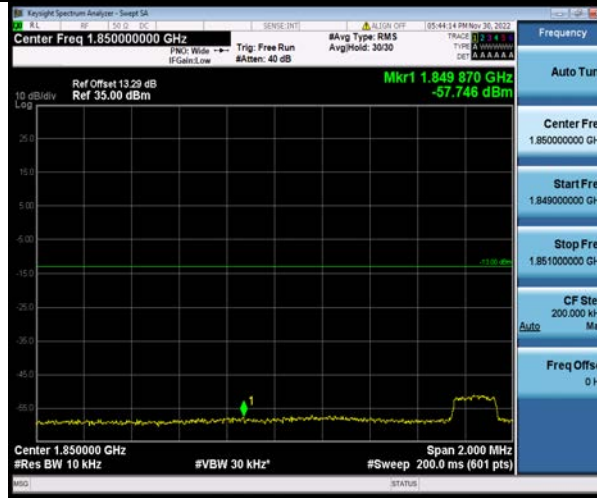

BUREAU VERITAS

Test Report No.: W7L-P23100014RF05

Band25-15MHz-QPSK-26115-75RB#0

Band25-15MHz-QPSK-26615-1RB#0

Band25-15MHz-QPSK-26615-1RB#74

BV 7Layers Communications Technology (Shenzhen) Co., Ltd

No.B102, Dazu Chuangxin Mansion, North of Beihuan Avenue, North Area, Hi-Tech Industrial Park, Nanshan District, Shenzhen, Guangdong, China