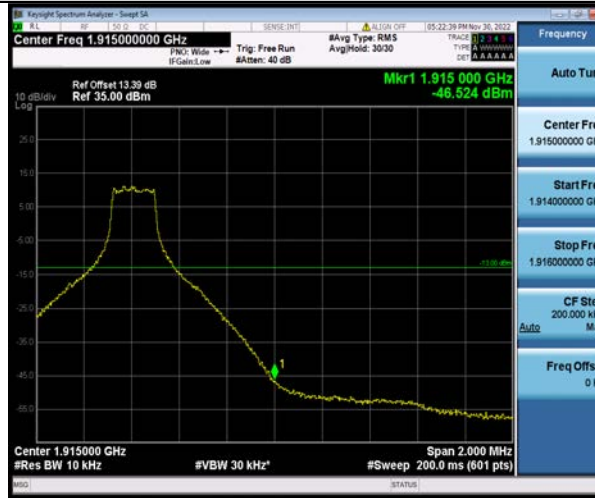

Band25-10MHz-QPSK-26640-50RB#0