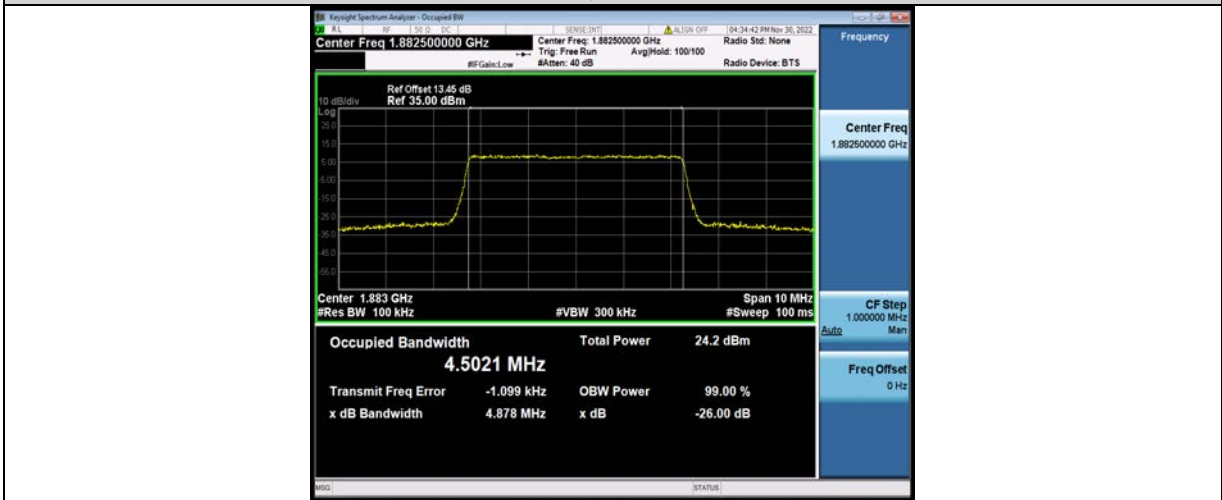

BUREAU VERITAS

Test Report No.: W7L-P23100014RF05

Band25-5MHz-QPSK-26065-25RB#0

Band25-5MHz-QPSK-26365-25RB#0

Band25-5MHz-QPSK-26665-25RB#0

BUREAU VERITAS

Test Report No.: W7L-P23100014RF05

Band25-5MHz-16QAM-26065-25RB#0