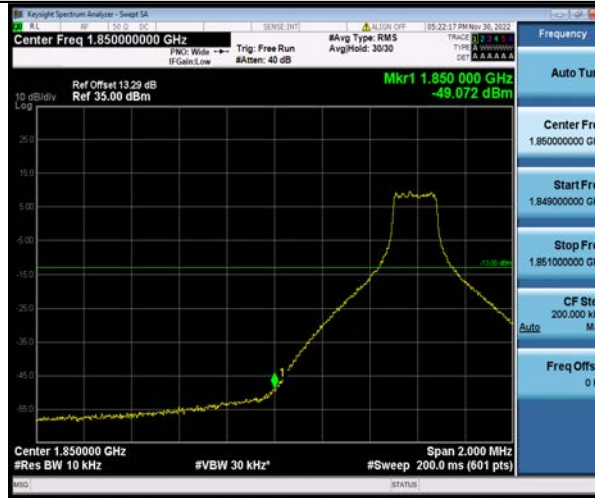

Band25-10MHz-64QAM-26090-50RB#0