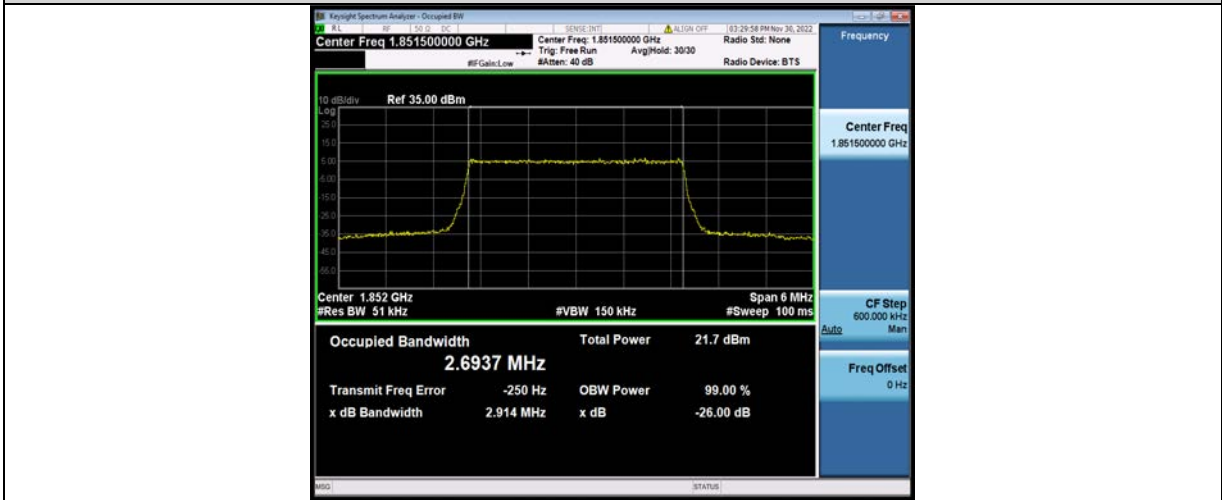

Band25-3MHz-64QAM-26365-15RB#0