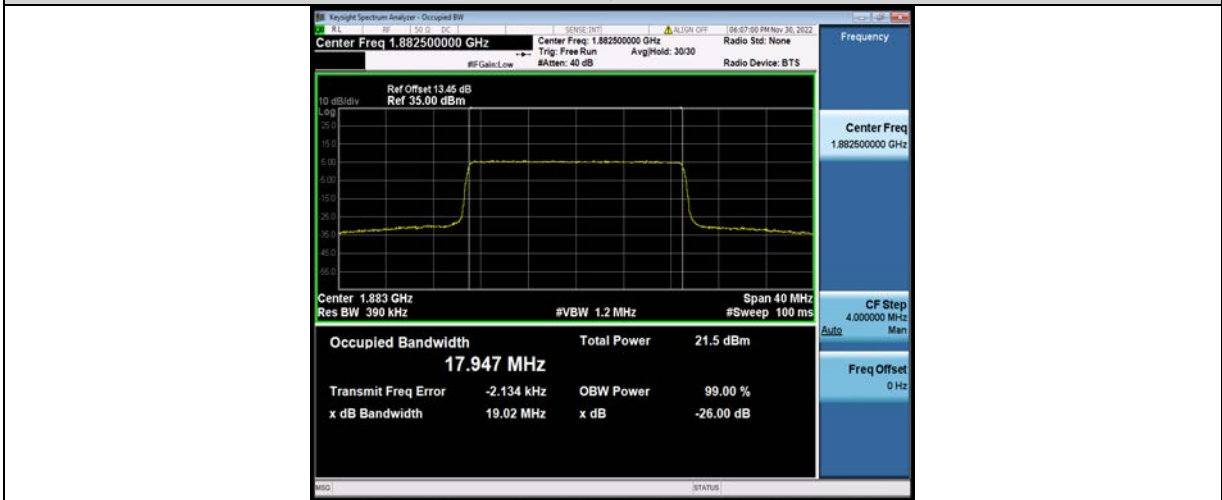

Band25-20MHz-16QAM-26590-100RB#0