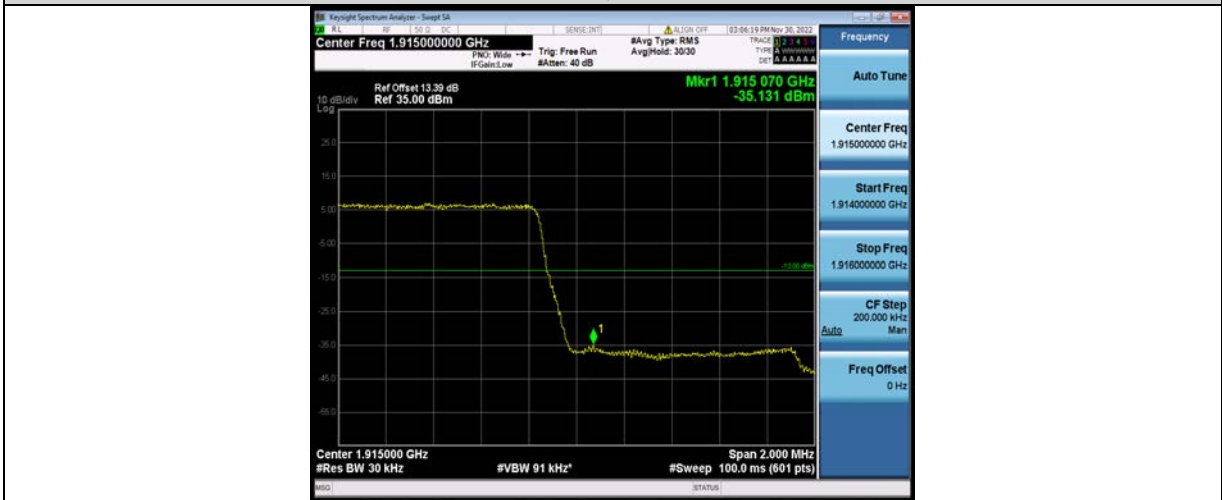

Test Graphs

BUREAU VERITAS

Test Report No.: W7L-P23100014RF05

Band25-1.4MHz-QPSK-26683-1RB#5

Band25-1.4MHz-QPSK-26683-6RB#0

Band25-1.4MHz-16QAM-26047-1RB#0

BV 7Layers Communications Technology (Shenzhen) Co., Ltd