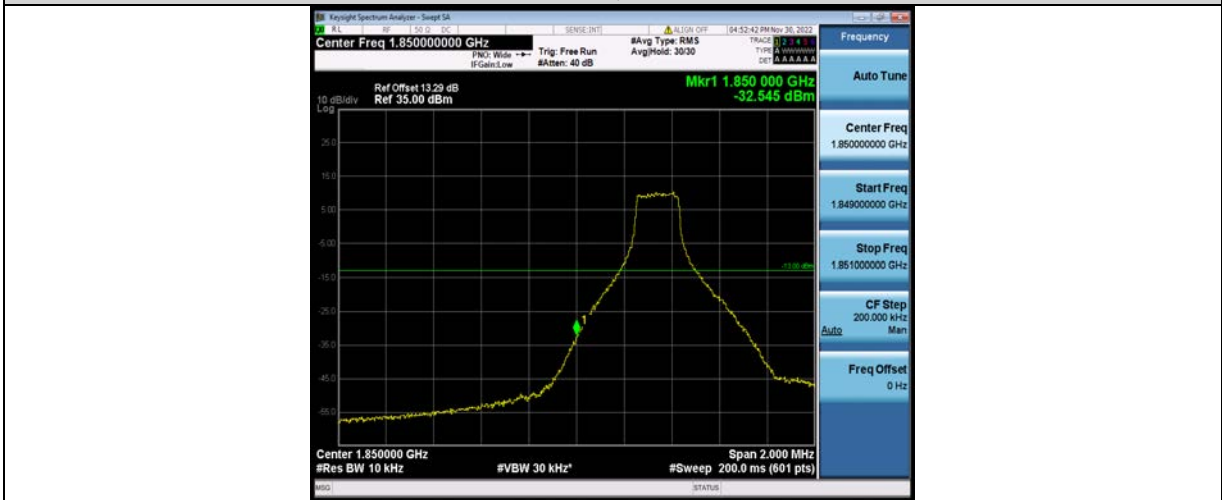

BUREAU VERITAS

Test Report No.: W7L-P23100014RF05

Band25-5MHz-QPSK-26665-25RB#0

Band25-5MHz-16QAM-26065-1RB#0

Band25-5MHz-16QAM-26065-1RB#24

BV 7Layers Communications Technology (Shenzhen) Co., Ltd

No.B102, Dazu Chuangxin Mansion, North of Beihuan Avenue, North Area, Hi-Tech Industrial Park, Nanshan District, Shenzhen, Guangdong, China