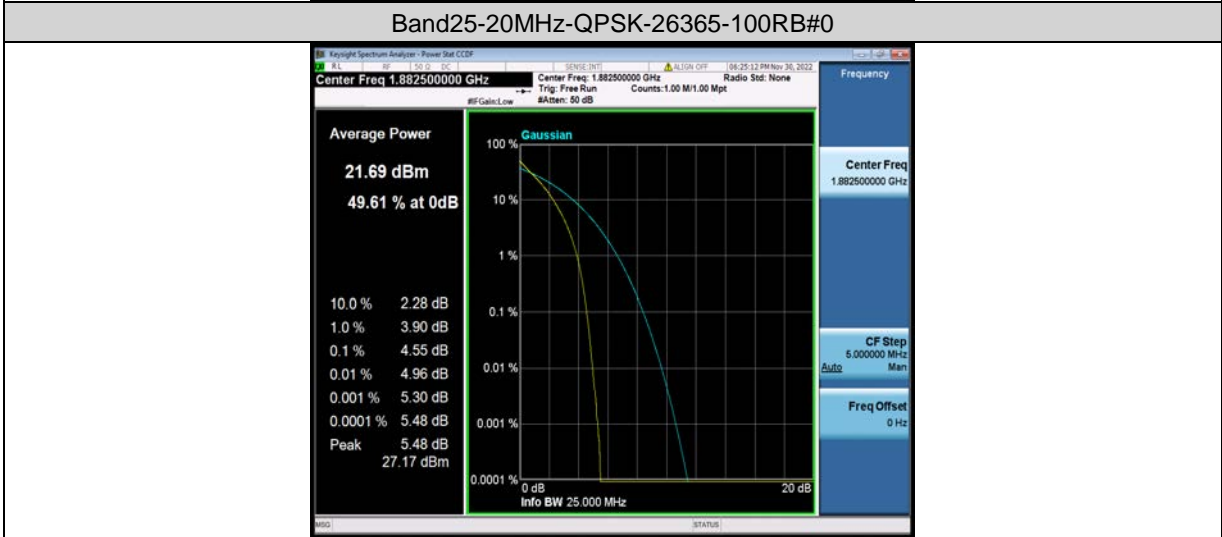

BUREAU VERITAS

Test Report No.: W7L-P23100014RF05

BV 7Layers Communications Technology (Shenzhen) Co., Ltd

No.B102, Dazu Chuangxin Mansion, North of Beihuan Avenue, North Area, Hi-Tech Industrial Park, Nanshan District, Shenzhen, Guangdong, China

Tel: +86 755 8869 6566
Fax: +86 755 8869 6577
Email: customerservice.sw@bureauveritas.com