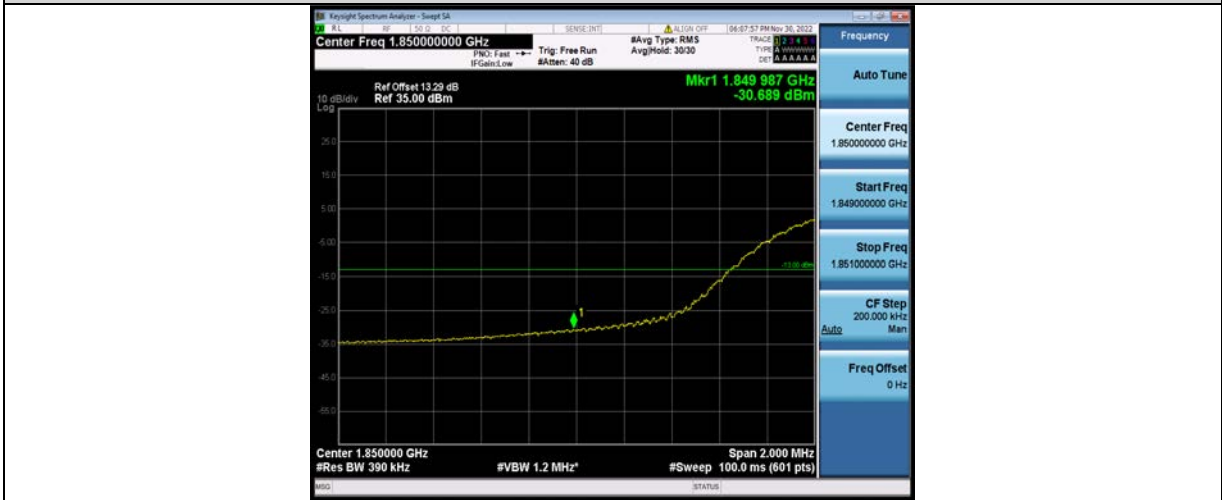

Band25-20MHz-QPSK-26590-1RB#99