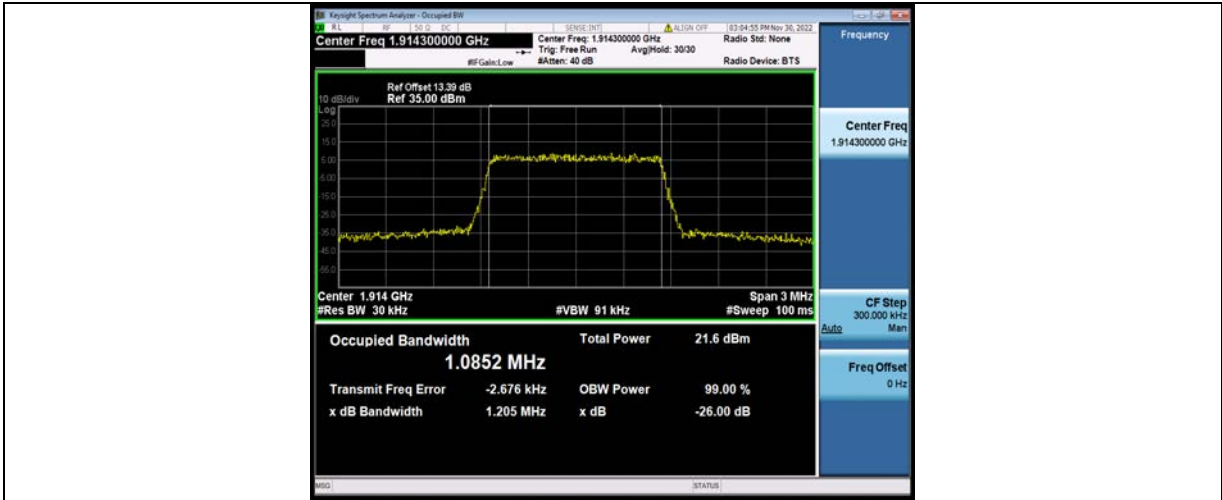

Test Graphs

BUREAU VERITAS

Test Report No.: W7L-P23100014RF05

Band25-1.4MHz-16QAM-26047-6RB#0

Band25-1.4MHz-16QAM-26365-6RB#0

Band25-1.4MHz-16QAM-26683-6RB#0

BUREAU VERITAS

Test Report No.: W7L-P23100014RF05