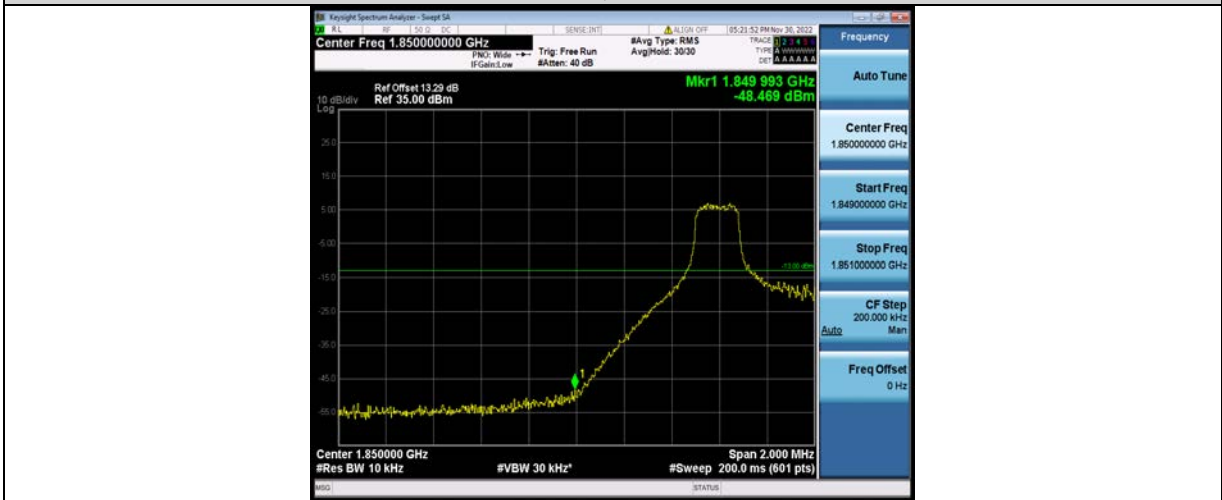

BUREAU VERITAS

Test Report No.: W7L-P23100014RF05

Band25-5MHz-64QAM-26665-25RB#0

Band25-10MHz-QPSK-26090-1RB#0

Band25-10MHz-QPSK-26090-50RB#0

BV 7Layers Communications Technology (Shenzhen) Co., Ltd

No.B102, Dazu Chuangxin Mansion, North of Beihuan Avenue, North Area, Hi-Tech Industrial Park, Nanshan District, Shenzhen, Guangdong, China