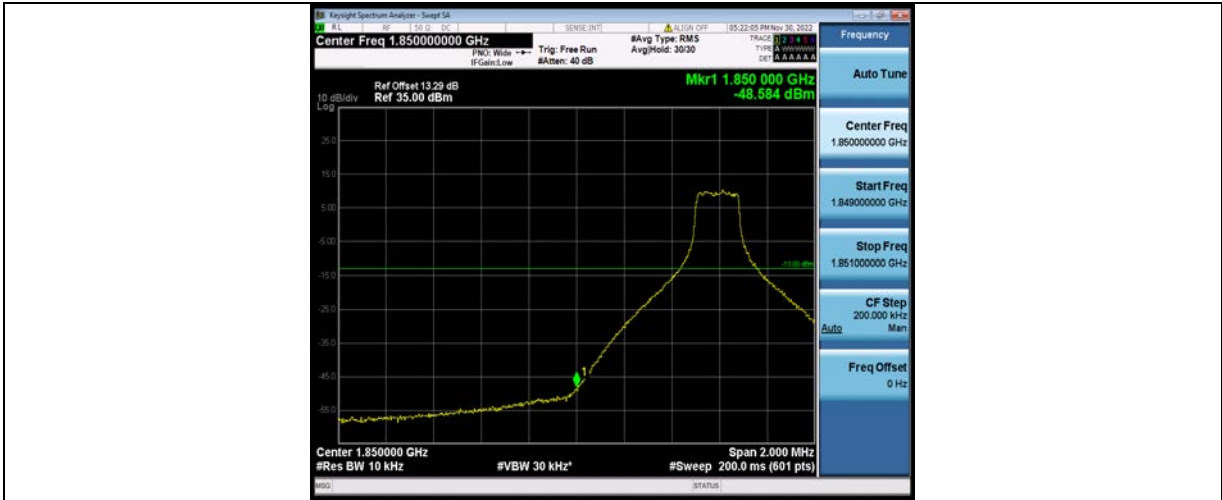

BUREAU VERITAS

Test Report No.: W7L-P23100014RF05

Band25-10MHz-16QAM-26090-50RB#0

Band25-10MHz-16QAM-26640-1RB#49

Band25-10MHz-16QAM-26640-50RB#0

BV 7Layers Communications Technology (Shenzhen) Co., Ltd

No.B102, Dazu Chuangxin Mansion, North of Beihuan Avenue, North Area, Hi-Tech Industrial Park, Nanshan District, Shenzhen, Guangdong, China