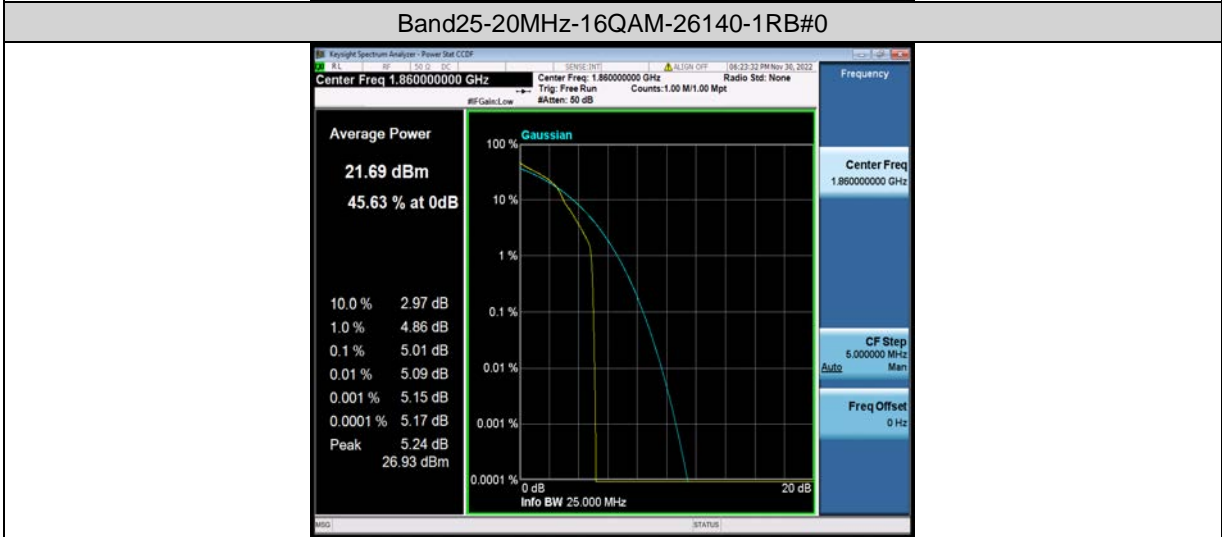

BUREAU VERITAS

Test Report No.: W7L-P23100014RF05