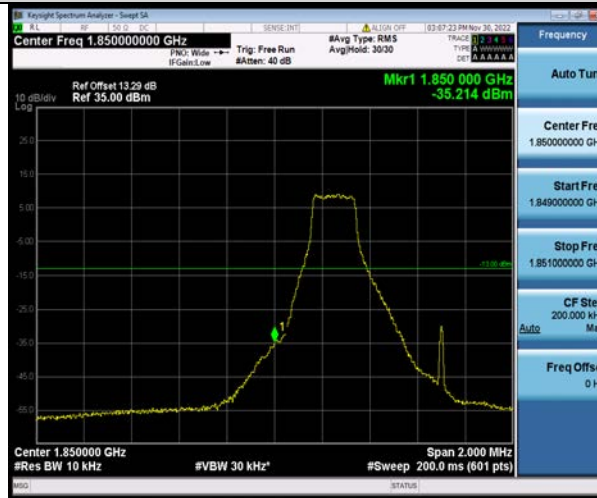

Band25-1.4MHz-64QAM-26047-6RB#0

BV 7Layers Communications Technology (Shenzhen) Co., Ltd

No.B102, Dazu Chuangxin Mansion, North of Beihuan Avenue, North Area, Hi-Tech Industrial Park, Nanshan District, Shenzhen, Guangdong, China

Tel: +86 755 8869 6566
Fax: +86 755 8869 6577
Email: customerservice.sw@bureauveritas.com