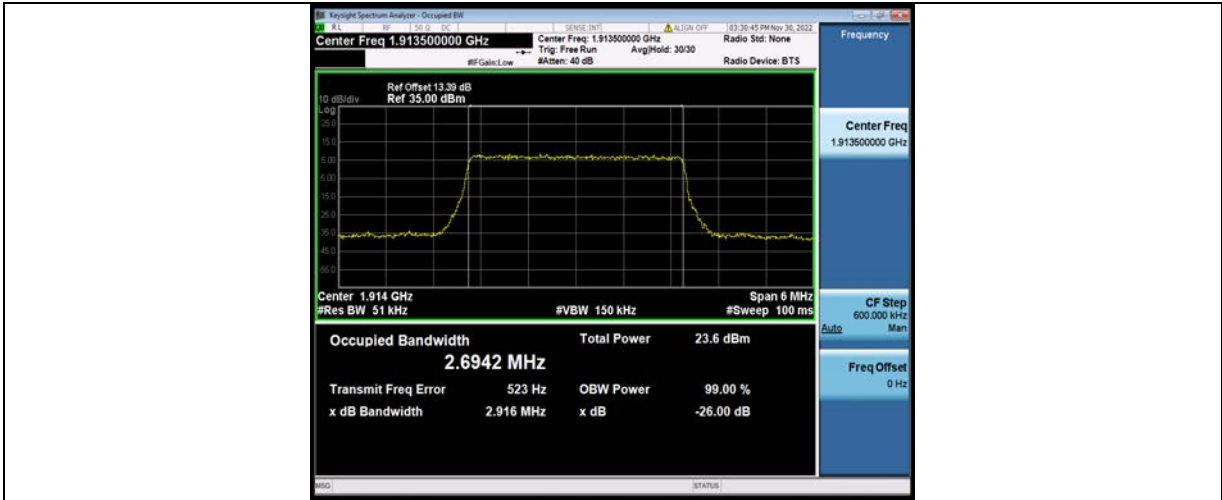

BUREAU VERITAS

Test Report No.: W7L-P23100014RF05

Band25-3MHz-16QAM-26055-15RB#0