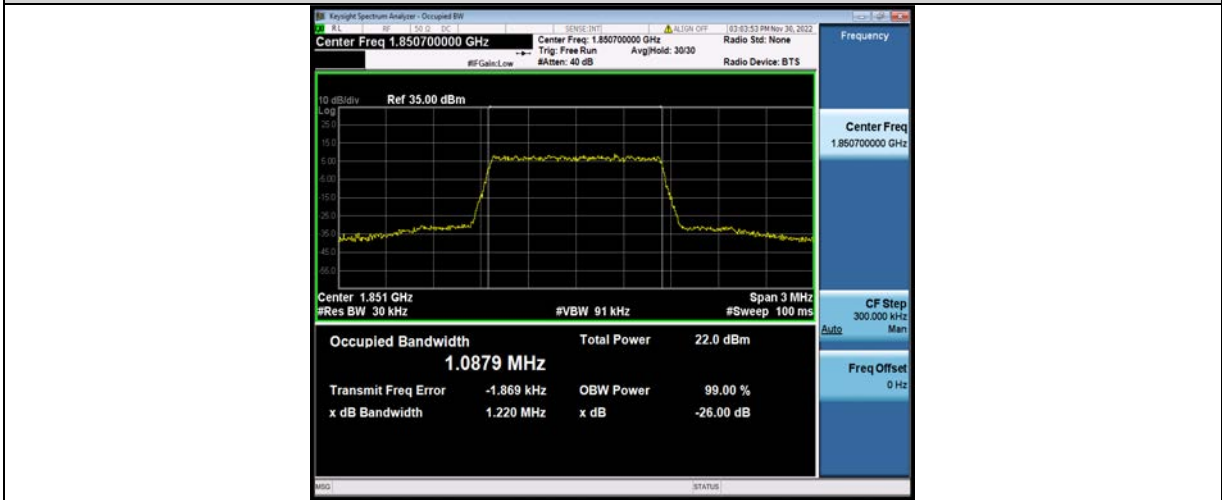

Band25-1.4MHz-64QAM-26365-6RB#0