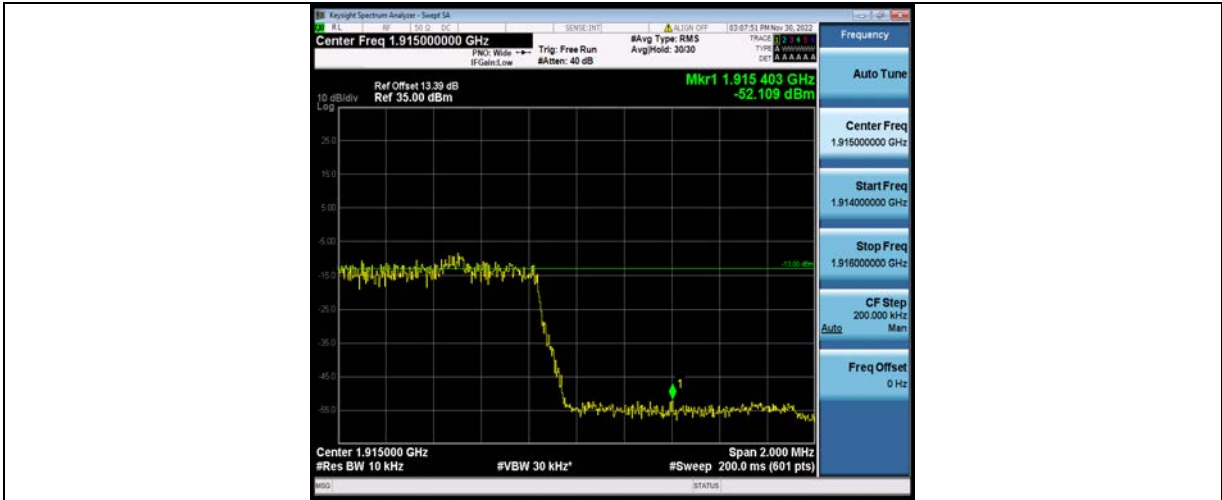

BUREAU VERITAS

Test Report No.: W7L-P23100014RF05

Band25-1.4MHz-QPSK-26683-1RB#5