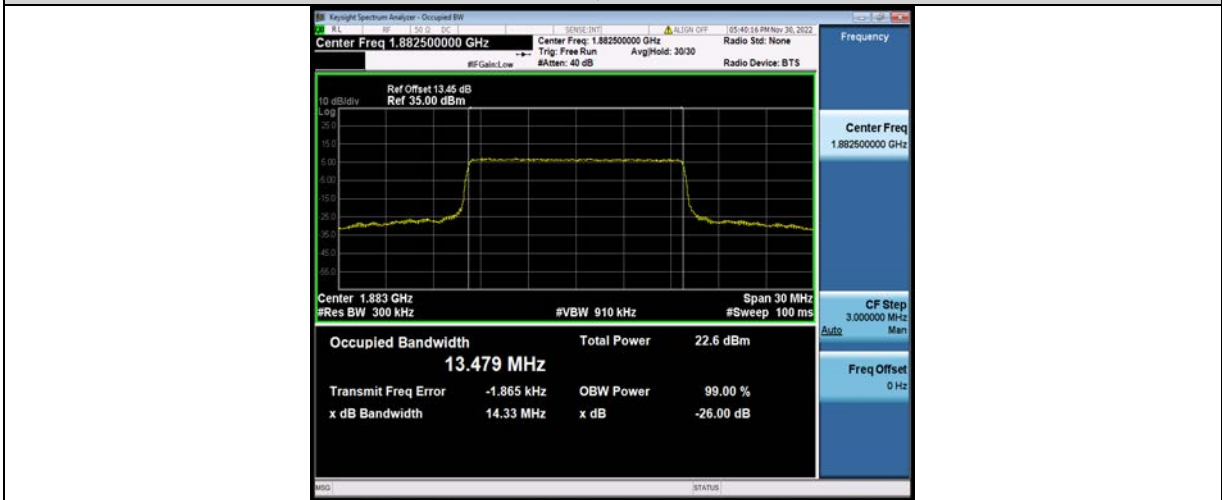

BUREAU VERITAS

Test Report No.: W7L-P23100014RF05

Band25-15MHz-QPSK-26115-75RB#0

Band25-15MHz-QPSK-26365-75RB#0

Band25-15MHz-QPSK-26615-75RB#0

BV 7Layers Communications Technology (Shenzhen) Co., Ltd

No.B102, Dazu Chuangxin Mansion, North of Beihuan Avenue, North Area, Hi-Tech Industrial Park, Nanshan District, Shenzhen, Guangdong, China