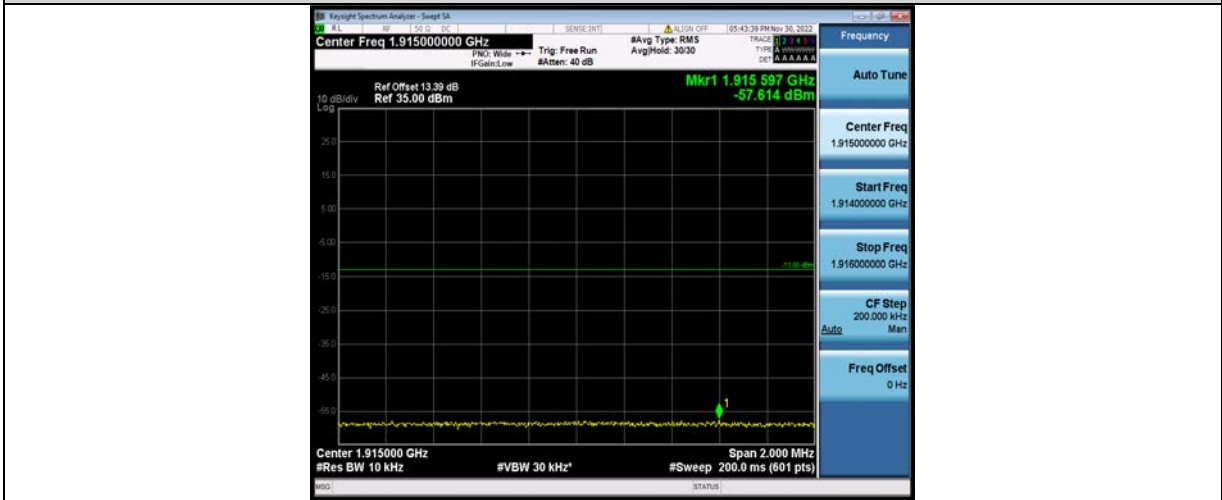

BUREAU VERITAS

Test Report No.: W7L-P23100014RF05

Band25-15MHz-16QAM-26615-1RB#0

Band25-15MHz-16QAM-26615-1RB#74

Band25-15MHz-16QAM-26615-75RB#0

BV 7Layers Communications Technology (Shenzhen) Co., Ltd

No.B102, Dazu Chuangxin Mansion, North of Beihuan Avenue, North Area, Hi-Tech Industrial Park, Nanshan District, Shenzhen, Guangdong, China