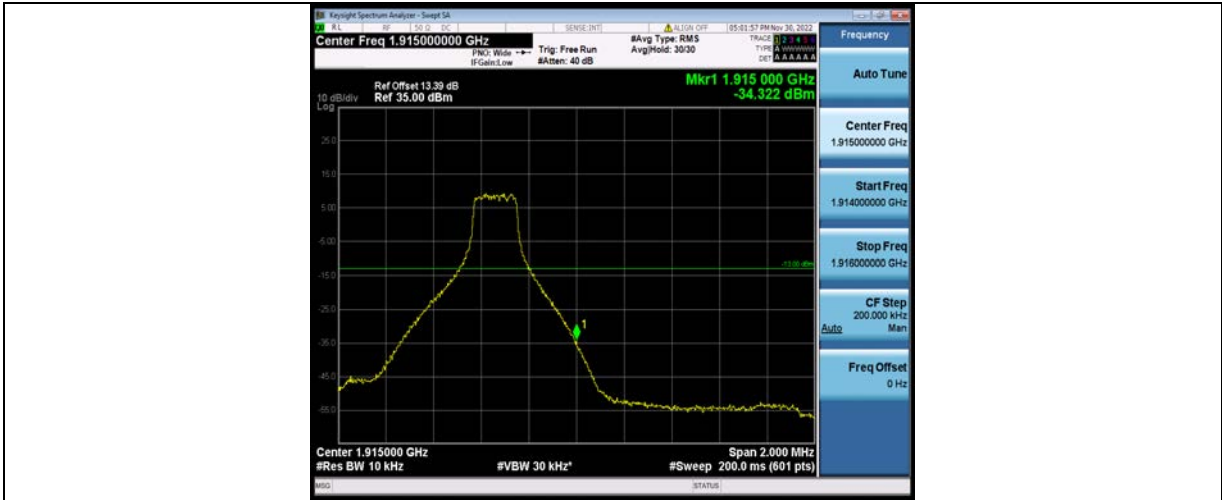

BUREAU VERITAS

Test Report No.: W7L-P23100014RF05

Band25-5MHz-64QAM-26665-25RB#0

Band25-10MHz-QPSK-26090-1RB#0

Band25-10MHz-QPSK-26090-50RB#0

BV 7Layers Communications Technology (Shenzhen) Co., Ltd

No.B102, Dazu Chuangxin Mansion, North of Beihuan Avenue, North Area, Hi-Tech Industrial Park, Nanshan District, Shenzhen, Guangdong, China