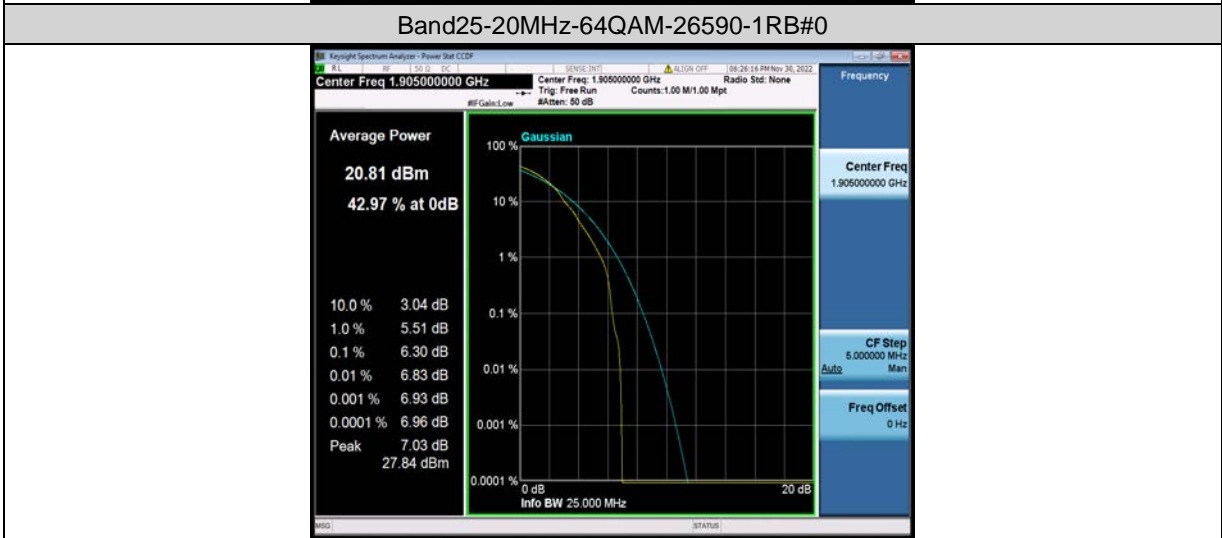

BUREAU VERITAS

Test Report No.: W7L-P23100014RF05

BV 7Layers Communications Technology (Shenzhen) Co., Ltd

No.B102, Dazu Chuangxin Mansion, North of Beihuan Avenue, North Area, Hi-Tech Industrial Park, Nanshan District, Shenzhen, Guangdong, China

Tel: +86 755 8869 6566
Fax: +86 755 8869 6577
Email: customerservice.sw@bureauveritas.com