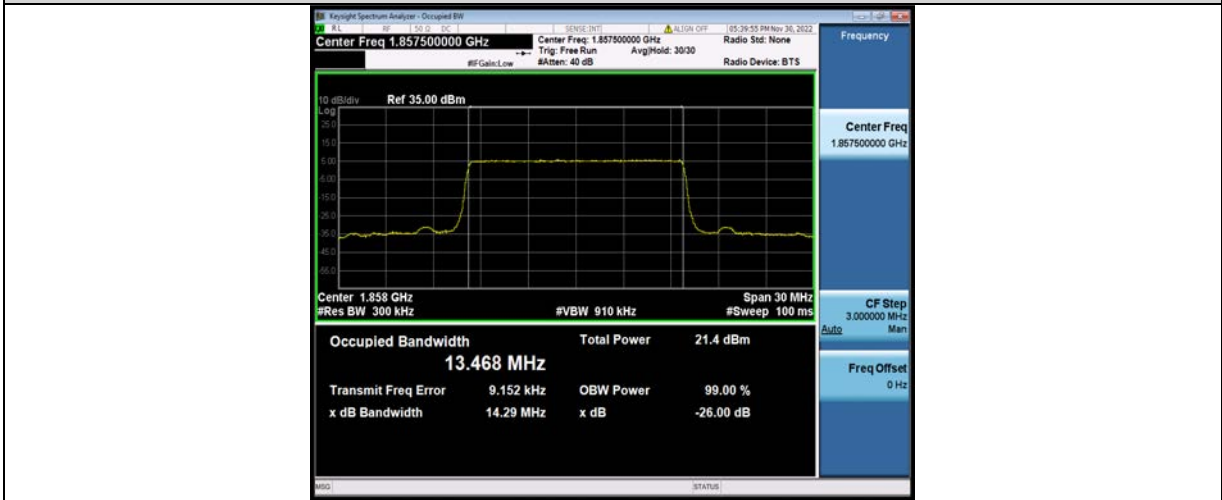

Band25-15MHz-16QAM-26365-75RB#0