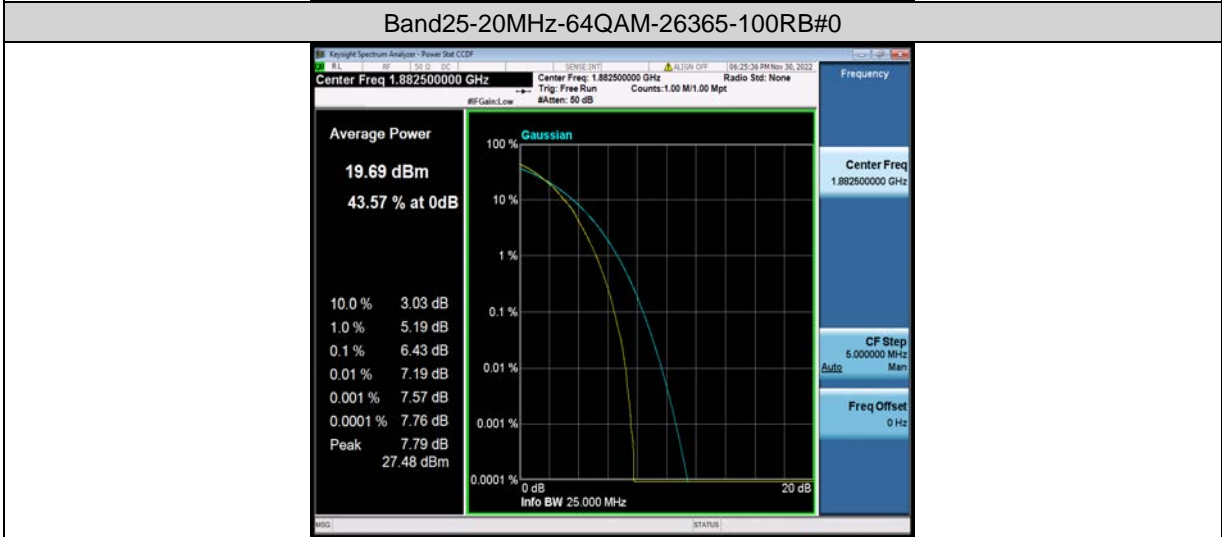

BUREAU VERITAS

Test Report No.: W7L-P23100014RF05

BV 7Layers Communications Technology (Shenzhen) Co., Ltd

No.B102, Dazu Chuangxin Mansion, North of Beihuan Avenue, North Area, Hi-Tech Industrial Park, Nanshan District, Shenzhen, Guangdong, China

Tel: +86 755 8869 6566
Fax: +86 755 8869 6577
Email: customerservice.sw@bureauveritas.com