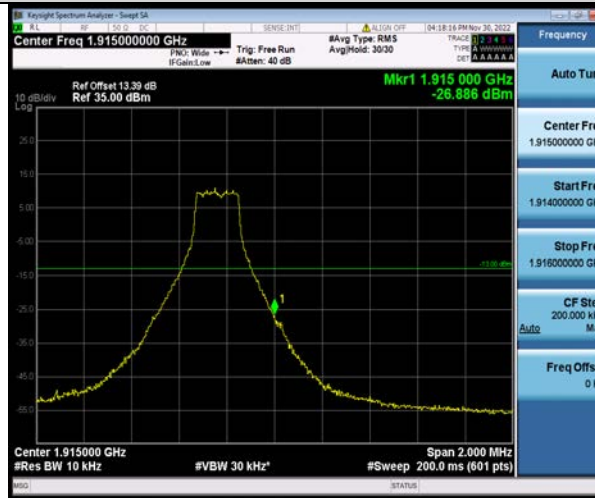

Band25-3MHz-16QAM-26675-15RB#0

BV 7Layers Communications Technology (Shenzhen) Co., Ltd

No.B102, Dazu Chuangxin Mansion, North of Beihuan Avenue, North Area, Hi-Tech Industrial Park, Nanshan District, Shenzhen, Guangdong, China

Tel: +86 755 8869 6566
Fax: +86 755 8869 6577
Email: customerservice.sw@bureauveritas.com