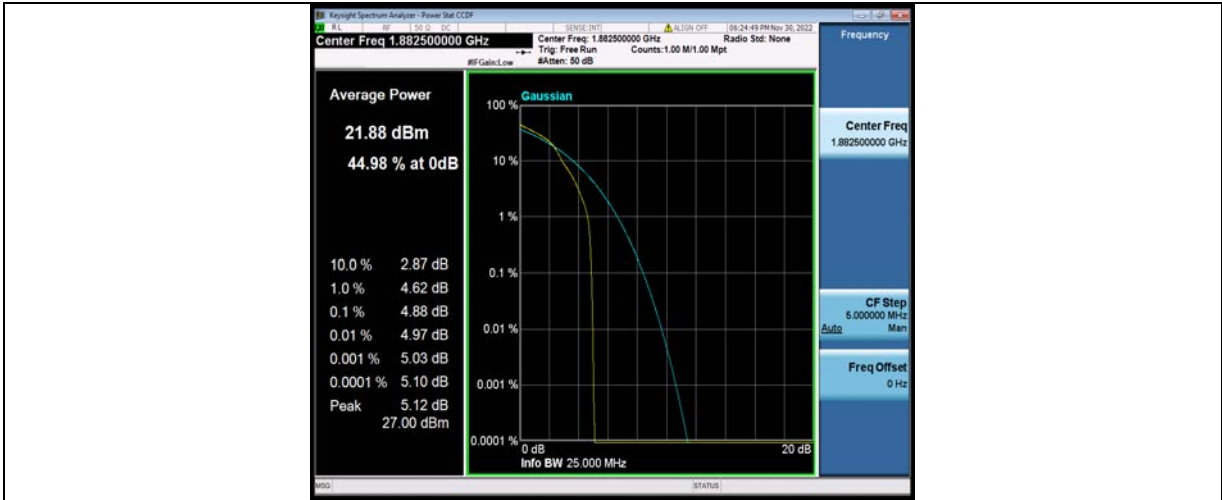

**BUREAU
VERITAS**

Test Report No.: W7L-P23100014RF05

BV 7Layers Communications Technology
(Shenzhen) Co., Ltd

No.B102, Dazu Chuangxin Mansion, North of Beihuan
Avenue, North Area, Hi-Tech Industrial Park, Nanshan
District, Shenzhen, Guangdong, China

Tel: +86 755 8869 6566
Fax: +86 755 8869 6577
Email: customerservice.sw@bureauveritas.com