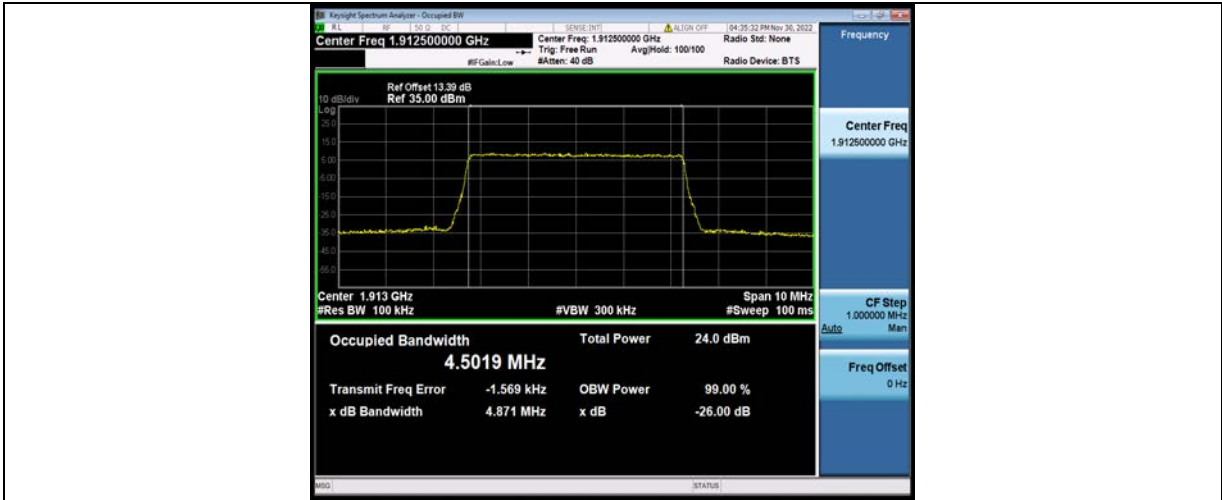

BUREAU VERITAS

Test Report No.: W7L-P23100014RF05

Band25-5MHz-QPSK-26065-25RB#0

Band25-5MHz-QPSK-26365-25RB#0

Band25-5MHz-QPSK-26665-25RB#0

BUREAU VERITAS

Test Report No.: W7L-P23100014RF05

Band25-5MHz-16QAM-26065-25RB#0