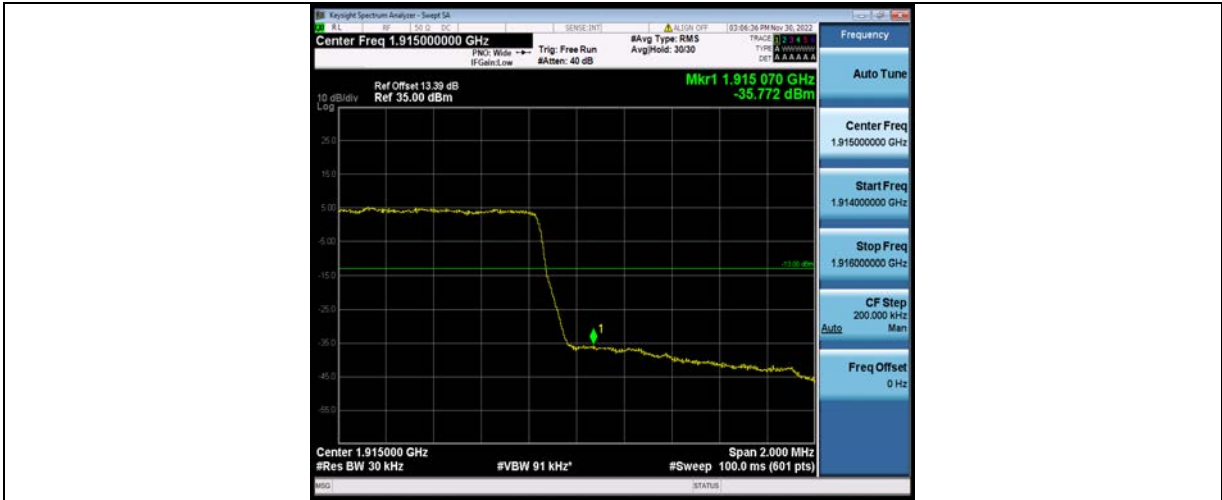

BUREAU VERITAS

Test Report No.: W7L-P23100014RF05

Band25-3MHz-QPSK-26055-1RB#0