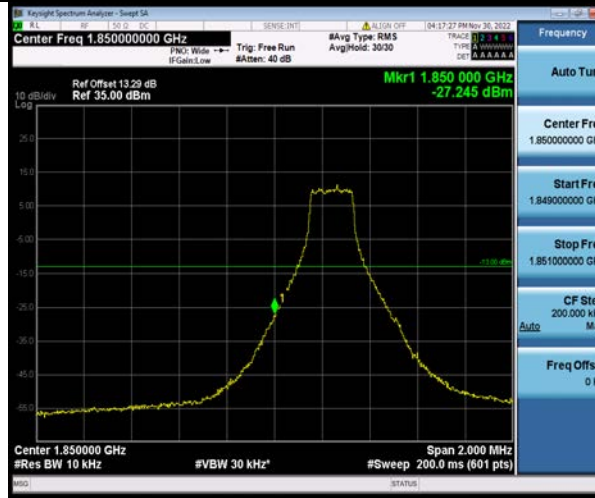

BUREAU VERITAS

Test Report No.: W7L-P23100014RF05

Band25-3MHz-16QAM-26055-15RB#0