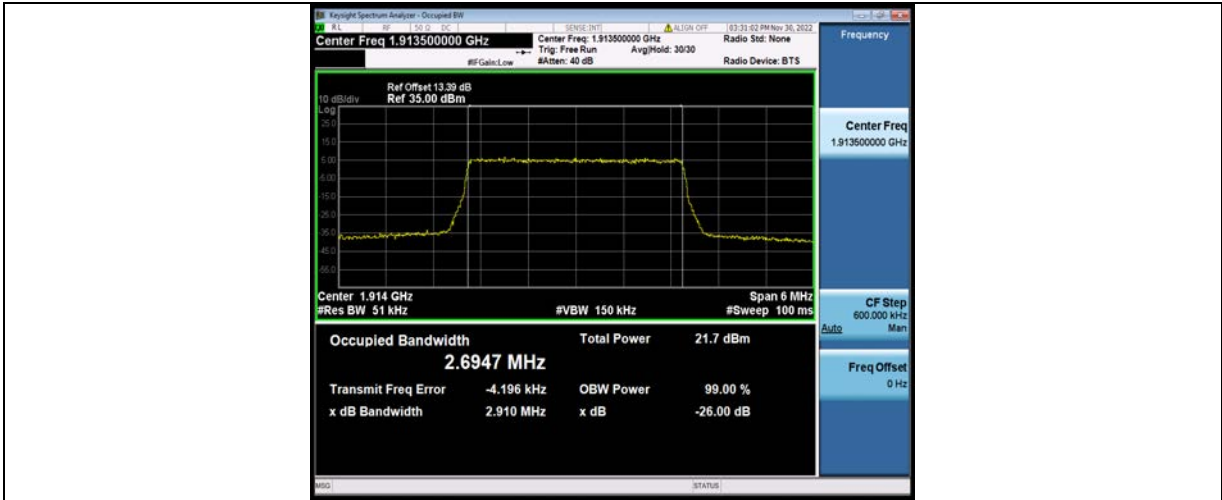

BUREAU VERITAS

Test Report No.: W7L-P23100014RF05

Band25-5MHz-QPSK-26065-25RB#0

Band25-5MHz-QPSK-26365-25RB#0

Band25-5MHz-QPSK-26665-25RB#0

BUREAU VERITAS

Test Report No.: W7L-P23100014RF05

Band25-5MHz-16QAM-26065-25RB#0