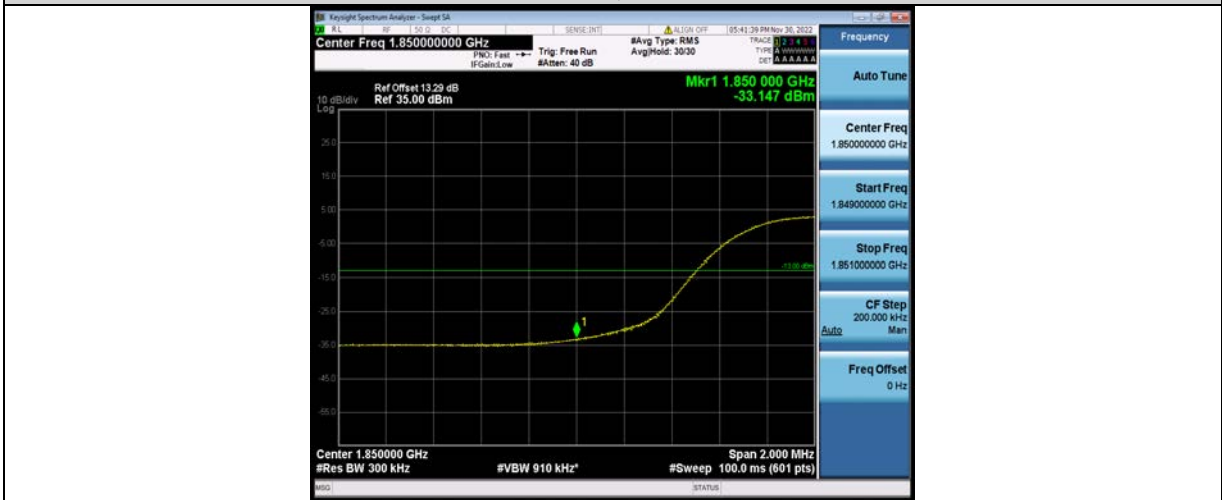

Band25-15MHz-64QAM-26615-1RB#0

BV 7Layers Communications Technology (Shenzhen) Co., Ltd

No.B102, Dazu Chuangxin Mansion, North of Beihuan Avenue, North Area, Hi-Tech Industrial Park, Nanshan District, Shenzhen, Guangdong, China

Tel: +86 755 8869 6566
Fax: +86 755 8869 6577
Email: customerservice.sw@bureauveritas.com