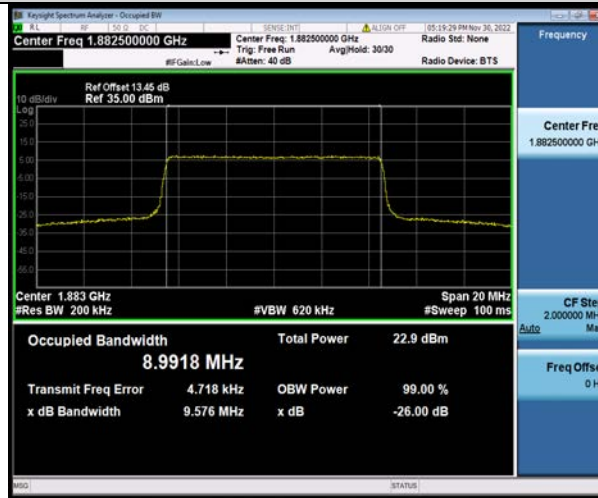

Band25-10MHz-QPSK-26640-50RB#0