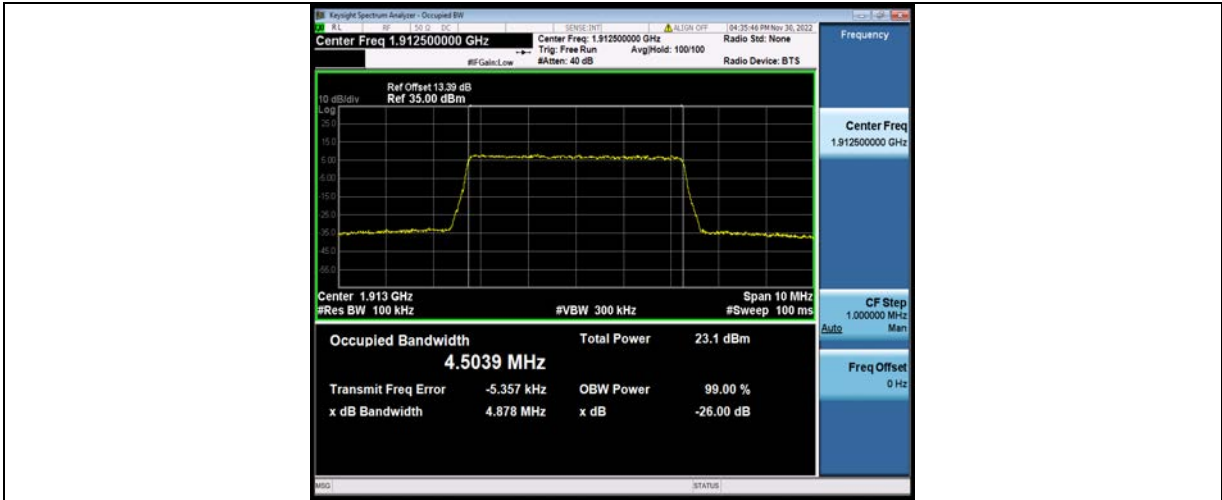

BUREAU VERITAS

Test Report No.: W7L-P23100014RF05

Band25-5MHz-64QAM-26065-25RB#0