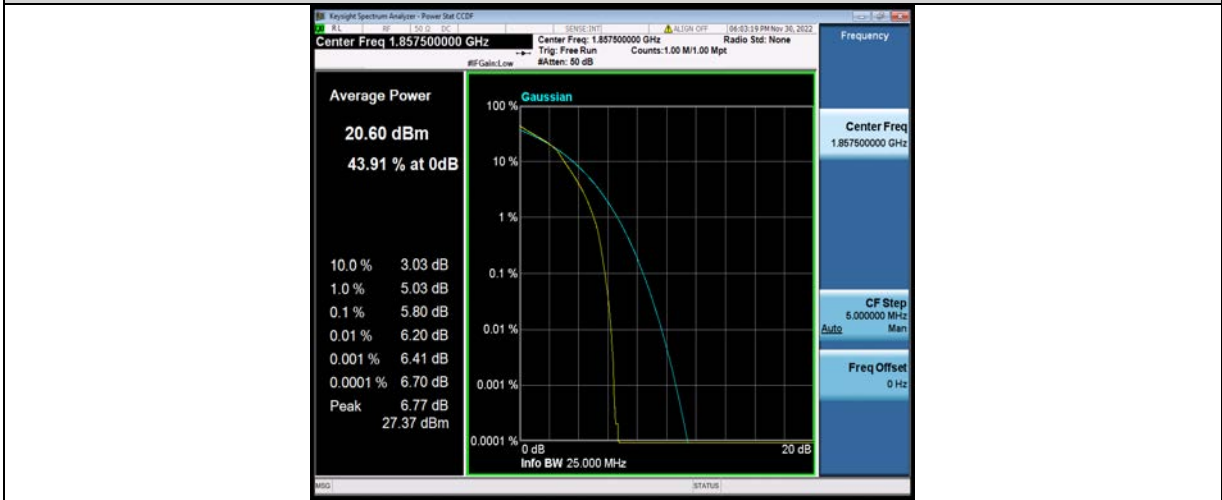

BUREAU VERITAS

Test Report No.: W7L-P23100014RF05

Band25-15MHz-16QAM-26115-1RB#0

Band25-15MHz-16QAM-26115-75RB#0

Band25-15MHz-16QAM-26365-1RB#0

BV 7Layers Communications Technology (Shenzhen) Co., Ltd

No.B102, Dazu Chuangxin Mansion, North of Beihuan Avenue, North Area, Hi-Tech Industrial Park, Nanshan District, Shenzhen, Guangdong, China