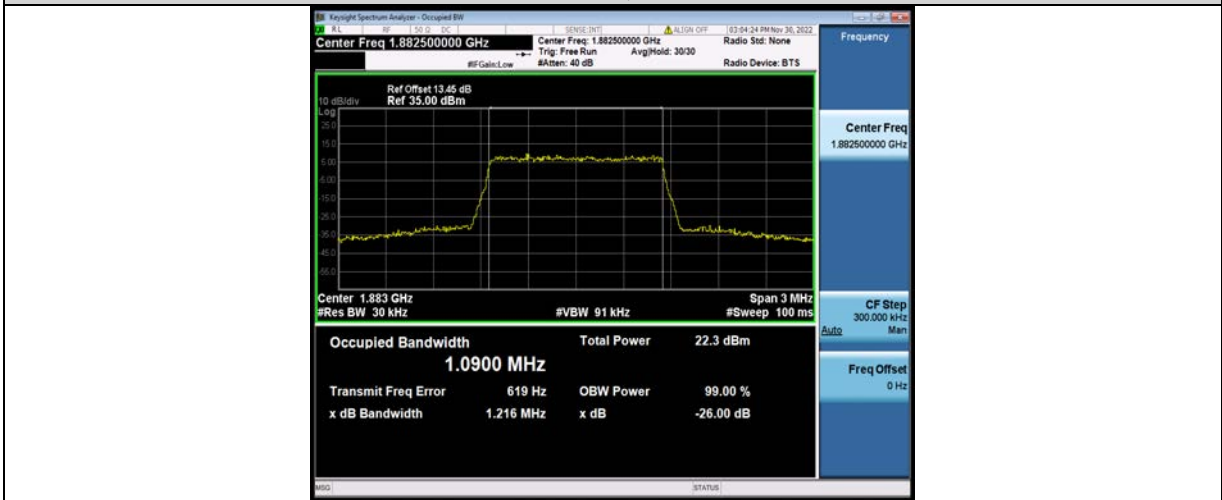

Band25-1.4MHz-64QAM-26683-6RB#0