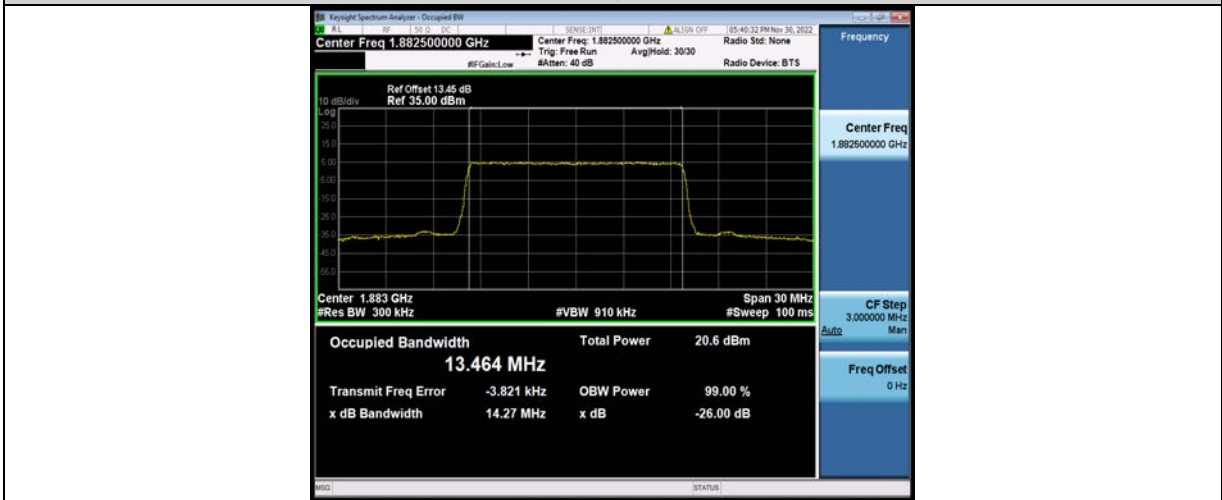

BUREAU VERITAS

Test Report No.: W7L-P23100014RF05

Band25-15MHz-64QAM-26115-75RB#0

Band25-15MHz-64QAM-26365-75RB#0

Band25-15MHz-64QAM-26615-75RB#0

BV 7Layers Communications Technology (Shenzhen) Co., Ltd

No.B102, Dazu Chuangxin Mansion, North of Beihuan Avenue, North Area, Hi-Tech Industrial Park, Nanshan District, Shenzhen, Guangdong, China