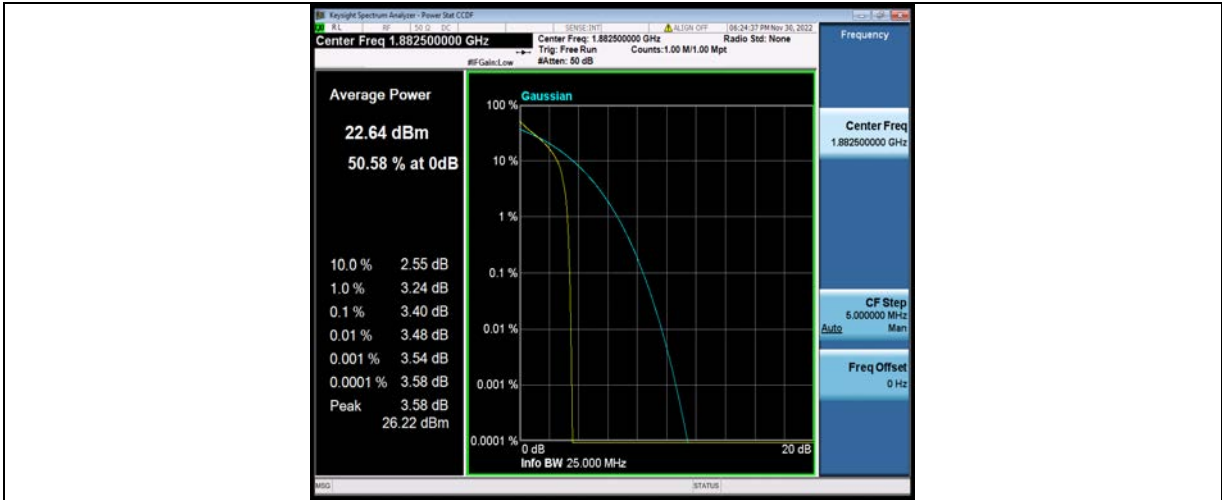

BUREAU VERITAS

Test Report No.: W7L-P23100014RF05

BV 7Layers Communications Technology (Shenzhen) Co., Ltd

No.B102, Dazu Chuangxin Mansion, North of Beihuan Avenue, North Area, Hi-Tech Industrial Park, Nanshan District, Shenzhen, Guangdong, China

Tel: +86 755 8869 6566
Fax: +86 755 8869 6577
Email: customerservice.sw@bureauveritas.com