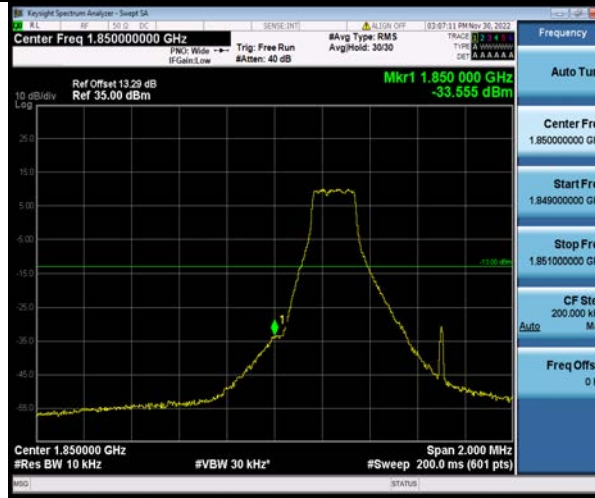

BUREAU VERITAS

Test Report No.: W7L-P23100014RF05

Band25-1.4MHz-16QAM-26047-6RB#0