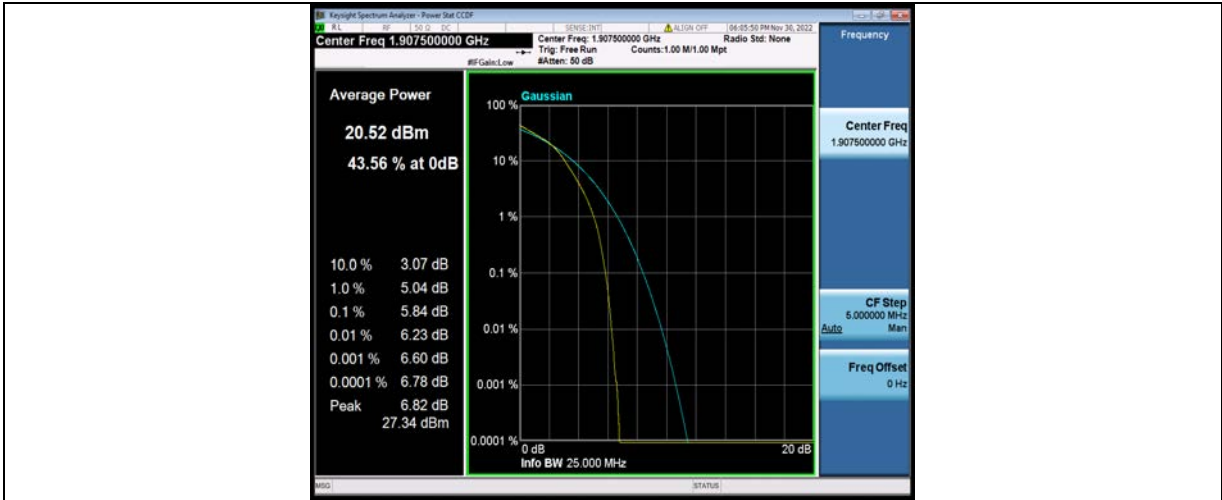

**BUREAU
VERITAS**

Test Report No.: W7L-P23100014RF05

Band25-15MHz-64QAM-26115-1RB#0