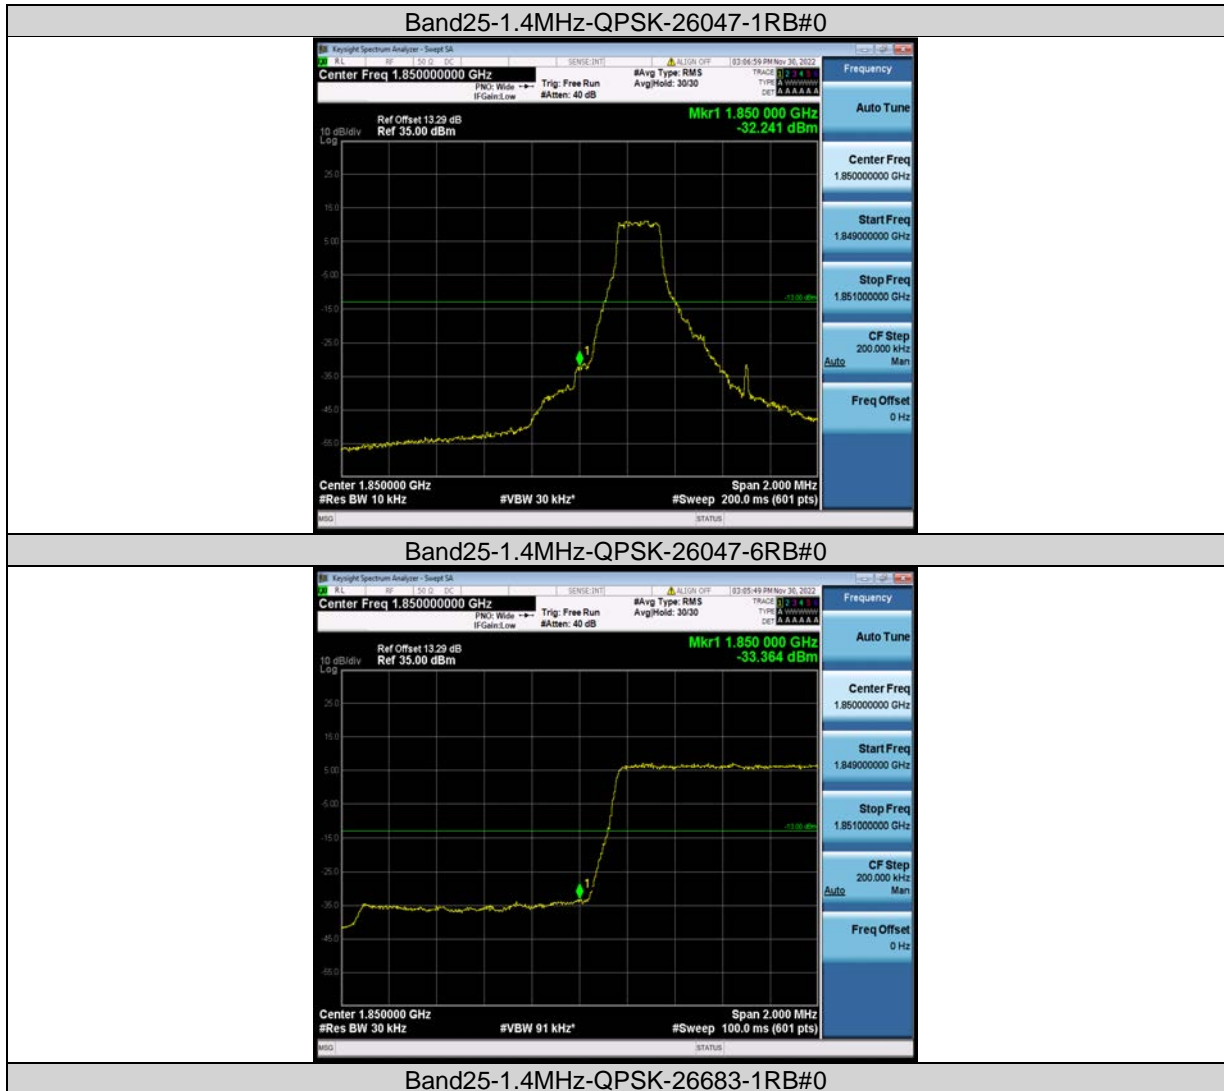

Test Graphs