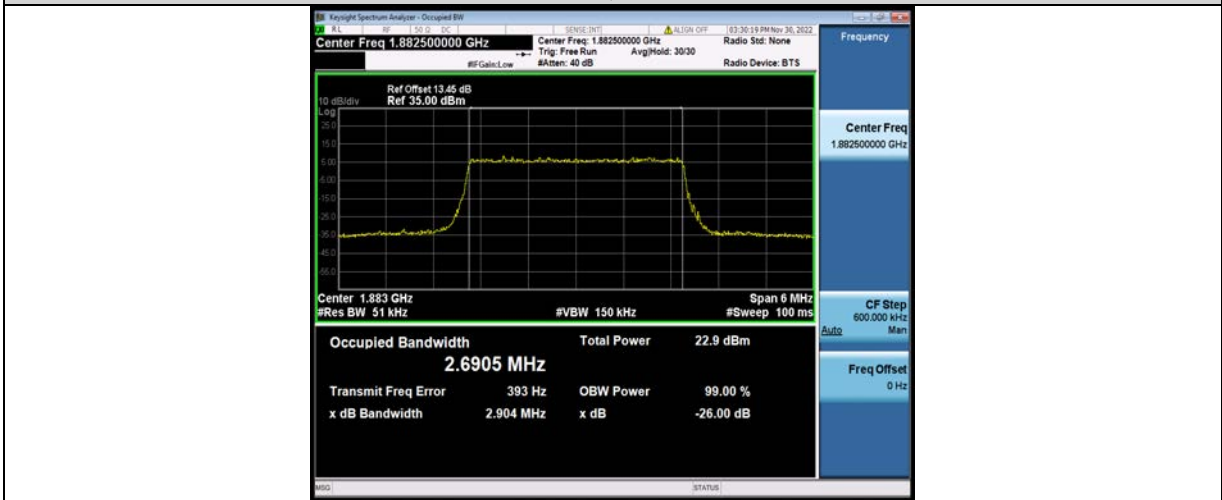

BUREAU VERITAS

Test Report No.: W7L-P23100014RF05

Band25-3MHz-16QAM-26055-15RB#0

Band25-3MHz-16QAM-26365-15RB#0

Band25-3MHz-16QAM-26675-15RB#0

BV 7Layers Communications Technology (Shenzhen) Co., Ltd

No.B102, Dazu Chuangxin Mansion, North of Beihuan Avenue, North Area, Hi-Tech Industrial Park, Nanshan District, Shenzhen, Guangdong, China