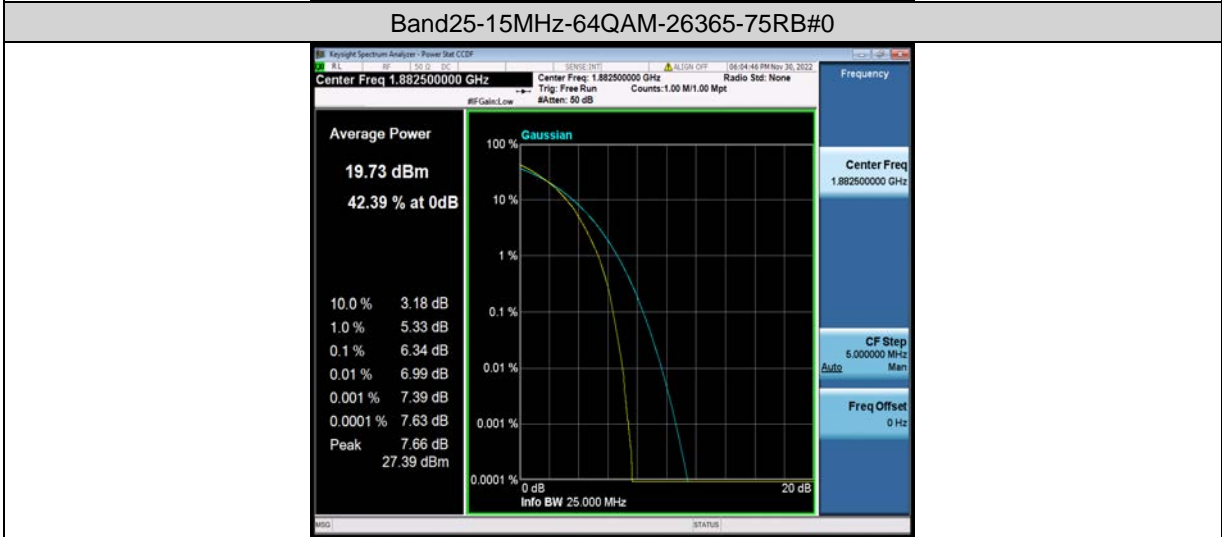

BUREAU VERITAS

Test Report No.: W7L-P23100014RF05

BV 7Layers Communications Technology (Shenzhen) Co., Ltd

No.B102, Dazu Chuangxin Mansion, North of Beihuan Avenue, North Area, Hi-Tech Industrial Park, Nanshan District, Shenzhen, Guangdong, China

Tel: +86 755 8869 6566
Fax: +86 755 8869 6577
Email: customerservice.sw@bureauveritas.com