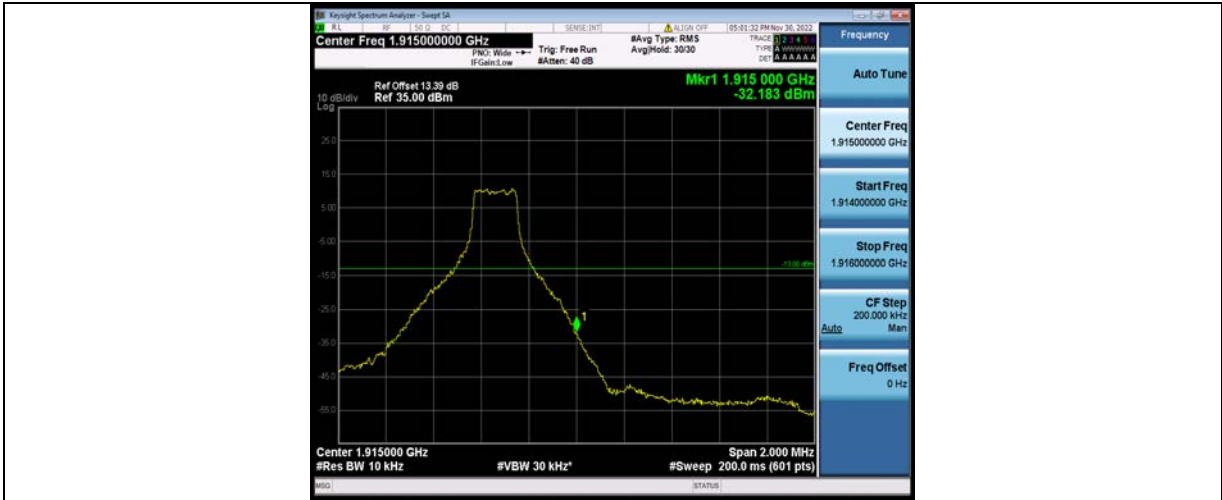

BUREAU VERITAS

Test Report No.: W7L-P23100014RF05

Band25-5MHz-QPSK-26665-25RB#0