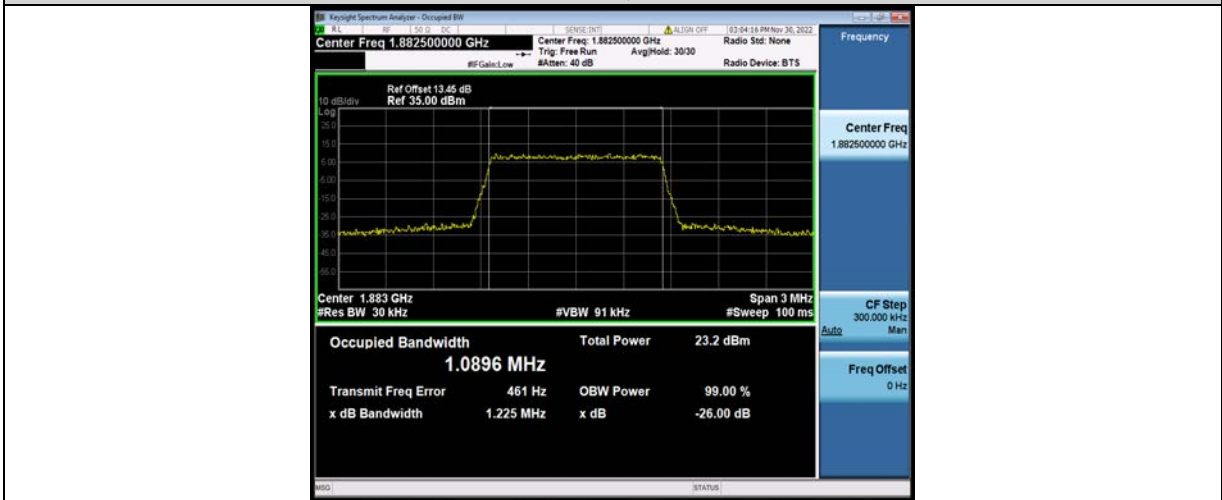

Test Graphs

BUREAU VERITAS

Test Report No.: W7L-P23100014RF05

Band25-1.4MHz-16QAM-26047-6RB#0

Band25-1.4MHz-16QAM-26365-6RB#0

Band25-1.4MHz-16QAM-26683-6RB#0

BUREAU VERITAS

Test Report No.: W7L-P23100014RF05