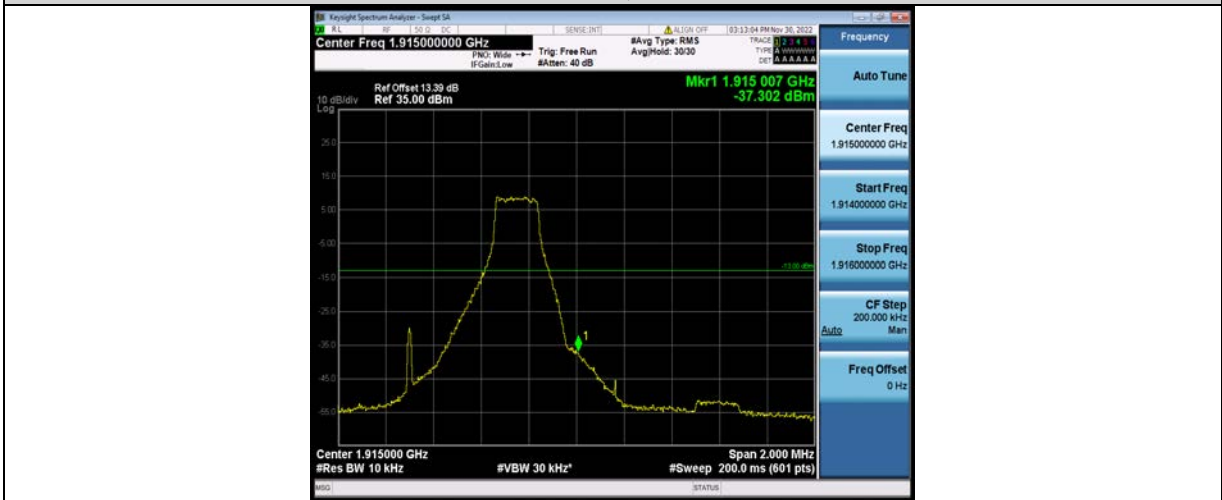

BUREAU VERITAS

Test Report No.: W7L-P23100014RF05

Band25-1.4MHz-64QAM-26683-1RB#0

Band25-1.4MHz-64QAM-26683-1RB#5

Band25-1.4MHz-64QAM-26683-6RB#0

BV 7Layers Communications Technology (Shenzhen) Co., Ltd

No.B102, Dazu Chuangxin Mansion, North of Beihuan Avenue, North Area, Hi-Tech Industrial Park, Nanshan District, Shenzhen, Guangdong, China