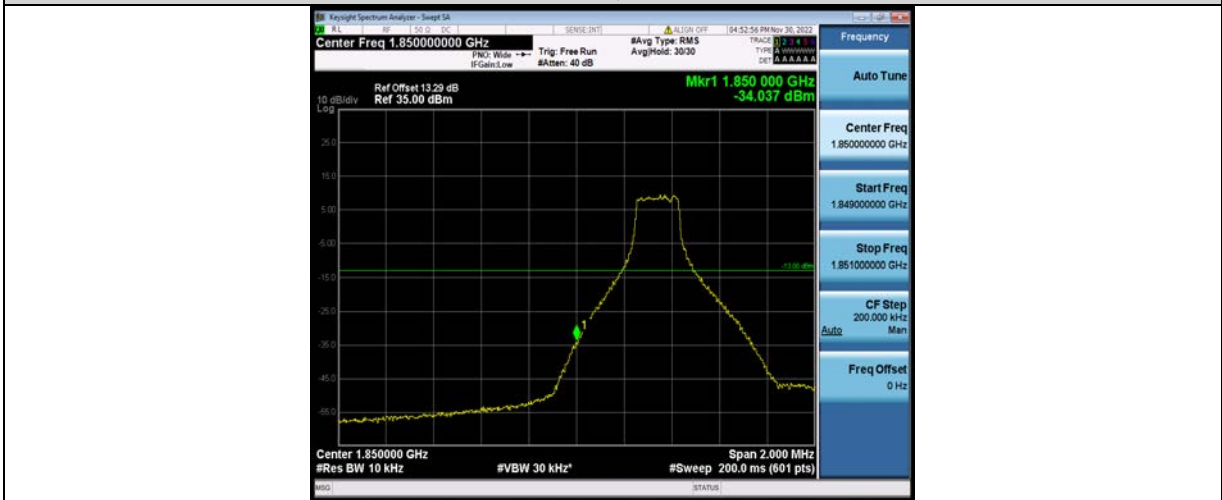

BUREAU VERITAS

Test Report No.: W7L-P23100014RF05

Band25-5MHz-16QAM-26665-25RB#0

Band25-5MHz-64QAM-26065-1RB#0

Band25-5MHz-64QAM-26065-1RB#24

BV 7Layers Communications Technology (Shenzhen) Co., Ltd

No.B102, Dazu Chuangxin Mansion, North of Beihuan Avenue, North Area, Hi-Tech Industrial Park, Nanshan District, Shenzhen, Guangdong, China