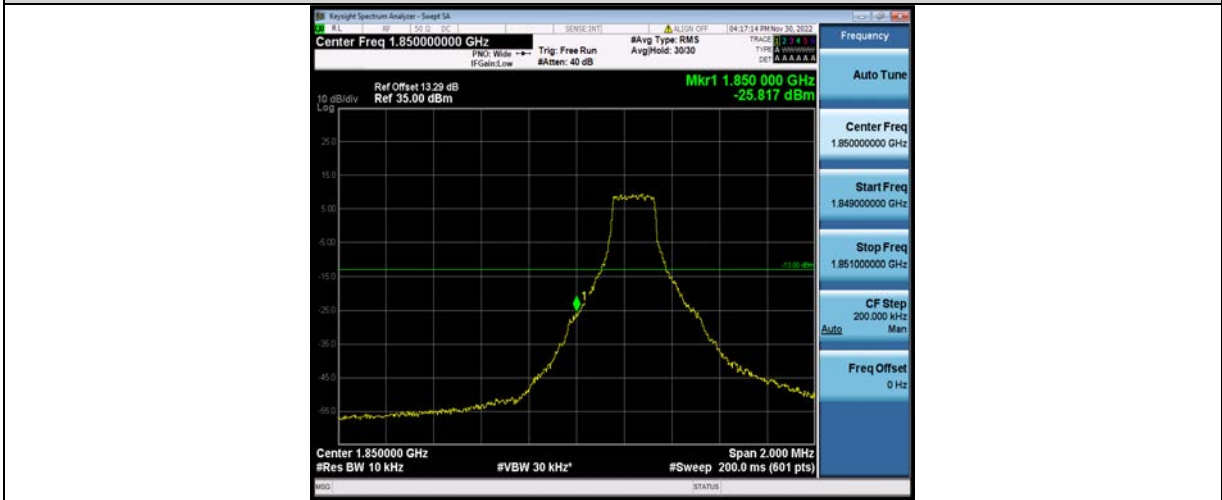

Band25-3MHz-QPSK-26055-15RB#0