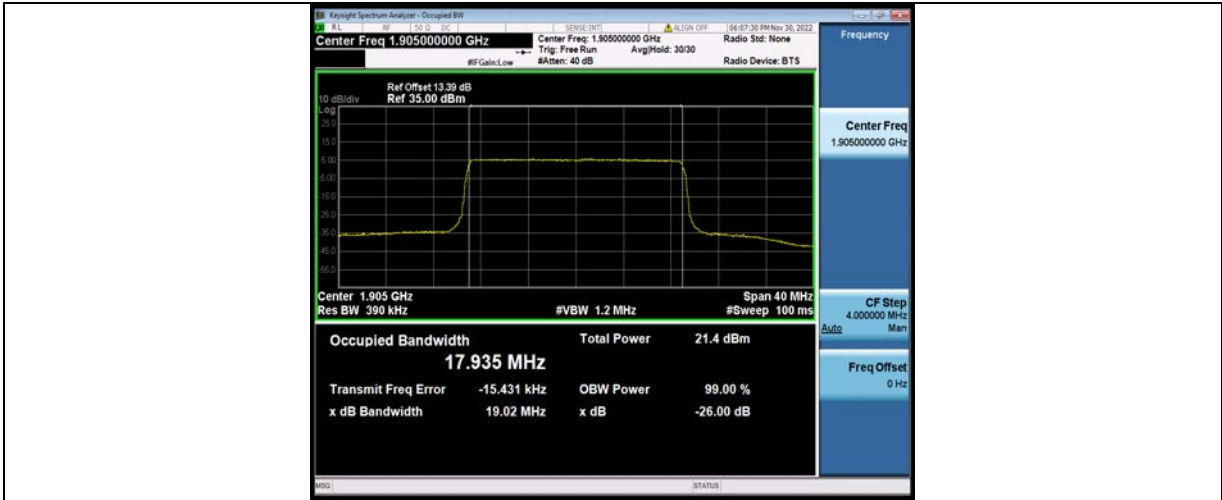

BUREAU VERITAS

Test Report No.: W7L-P23100014RF05

Band25-20MHz-64QAM-26140-100RB#0