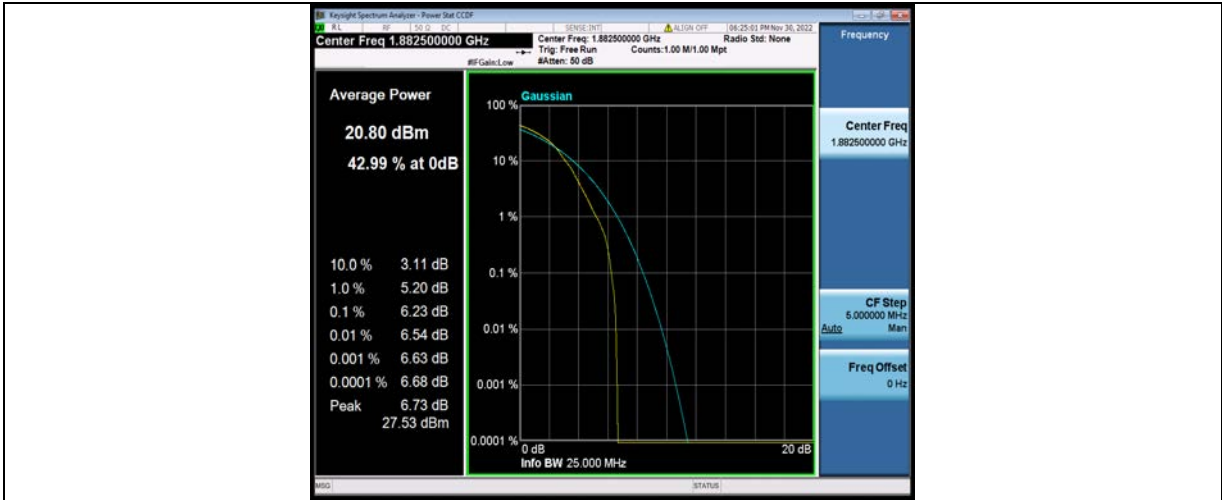

BUREAU VERITAS

Test Report No.: W7L-P23100014RF05

BV 7Layers Communications Technology (Shenzhen) Co., Ltd

No.B102, Dazu Chuangxin Mansion, North of Beihuan Avenue, North Area, Hi-Tech Industrial Park, Nanshan District, Shenzhen, Guangdong, China

Tel: +86 755 8869 6566
Fax: +86 755 8869 6577
Email: customerservice.sw@bureauveritas.com