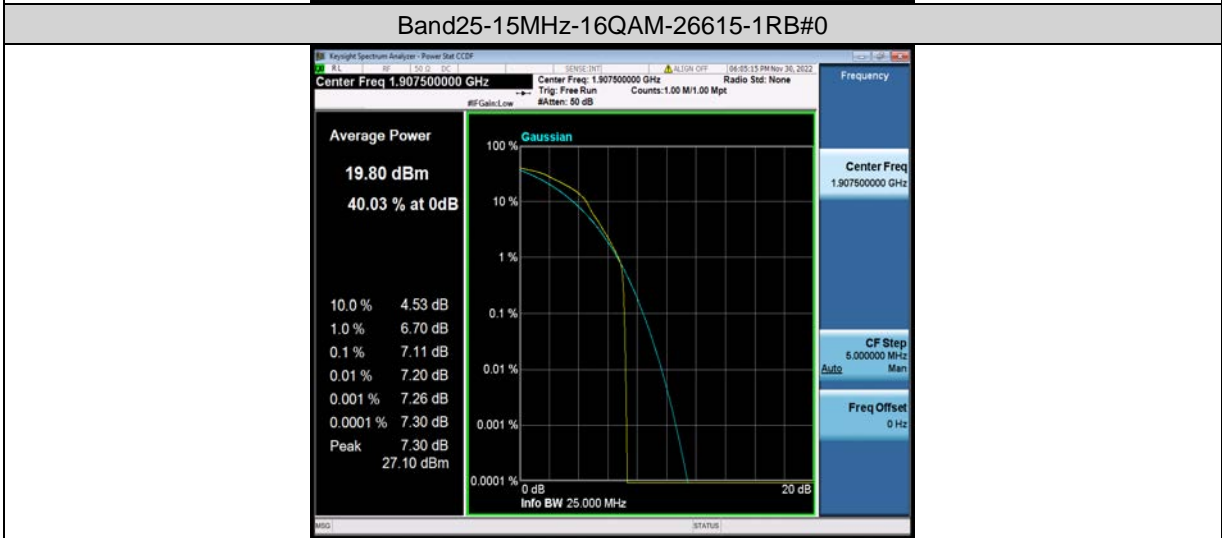

BUREAU VERITAS

Test Report No.: W7L-P23100014RF05

BV 7Layers Communications Technology (Shenzhen) Co., Ltd

No.B102, Dazu Chuangxin Mansion, North of Beihuan Avenue, North Area, Hi-Tech Industrial Park, Nanshan District, Shenzhen, Guangdong, China

Tel: +86 755 8869 6566
Fax: +86 755 8869 6577
Email: customerservice.sw@bureauveritas.com