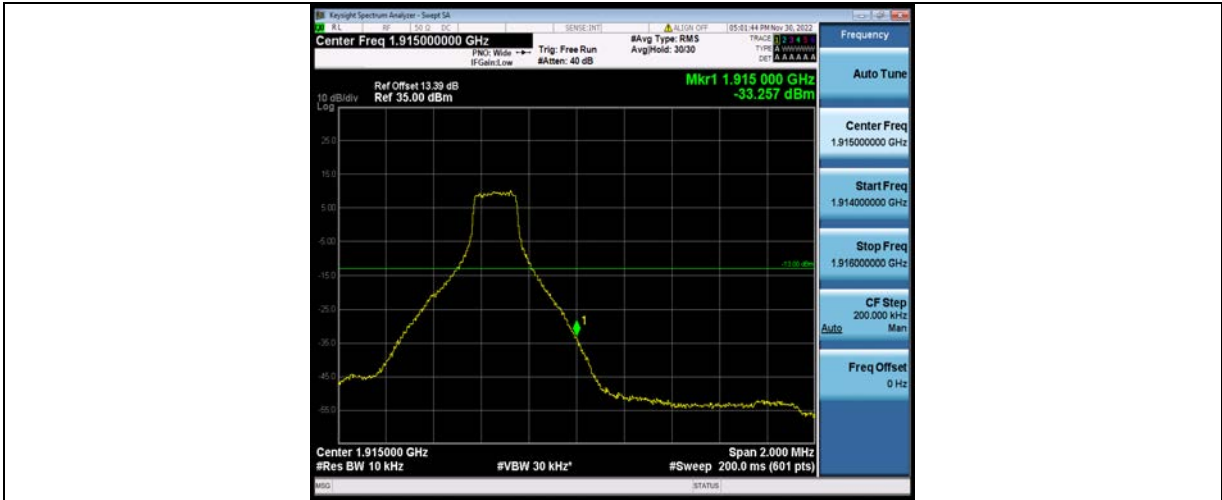

BUREAU VERITAS

Test Report No.: W7L-P23100014RF05

Band25-5MHz-16QAM-26665-25RB#0

Band25-5MHz-64QAM-26065-1RB#0

Band25-5MHz-64QAM-26065-1RB#24

BV 7Layers Communications Technology (Shenzhen) Co., Ltd

No.B102, Dazu Chuangxin Mansion, North of Beihuan Avenue, North Area, Hi-Tech Industrial Park, Nanshan District, Shenzhen, Guangdong, China