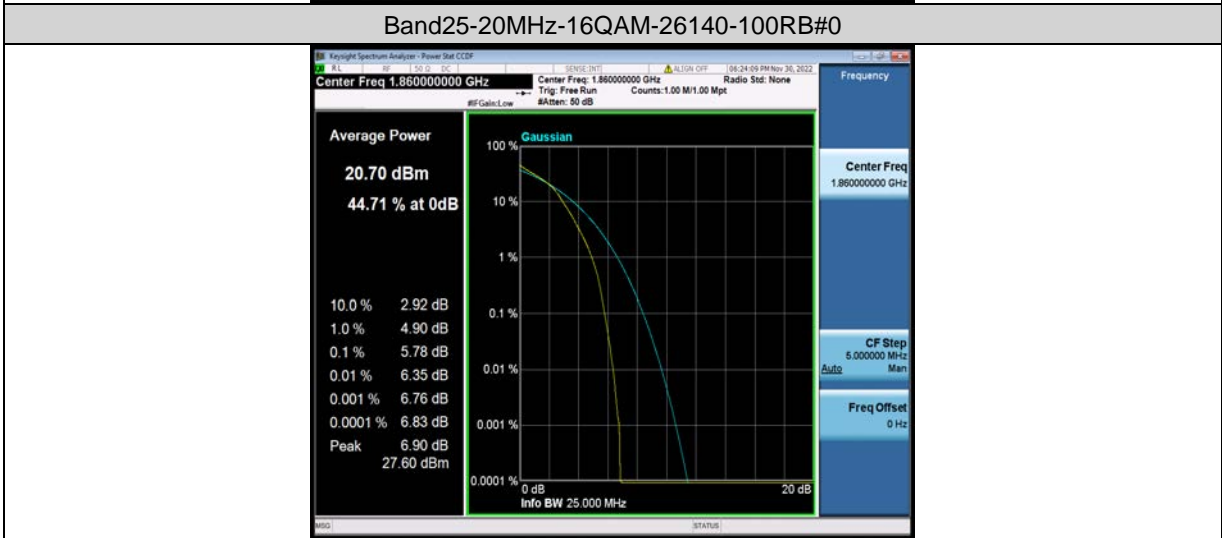

BUREAU VERITAS

Test Report No.: W7L-P23100014RF05