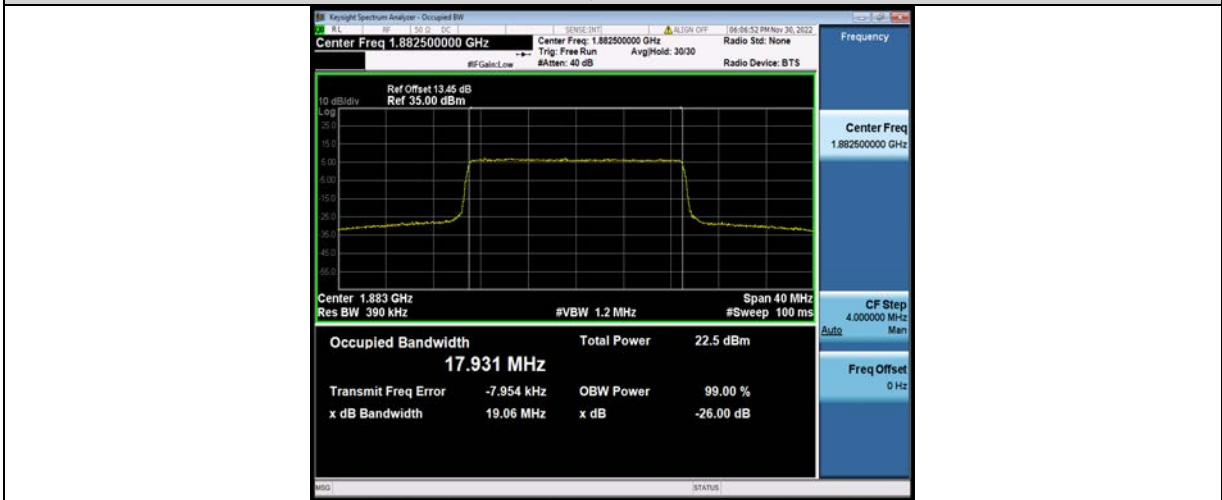

Band25-20MHz-QPSK-26590-100RB#0