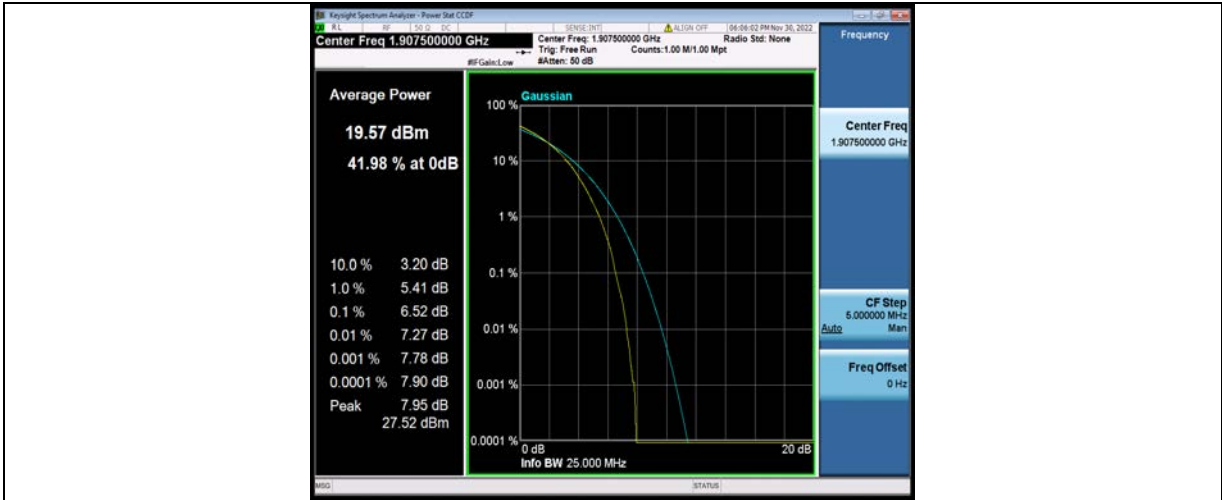

BUREAU VERITAS

Test Report No.: W7L-P23100014RF05

BV 7Layers Communications Technology (Shenzhen) Co., Ltd

No.B102, Dazu Chuangxin Mansion, North of Beihuan Avenue, North Area, Hi-Tech Industrial Park, Nanshan District, Shenzhen, Guangdong, China

Tel: +86 755 8869 6566
Fax: +86 755 8869 6577
Email: customerservice.sw@bureauveritas.com