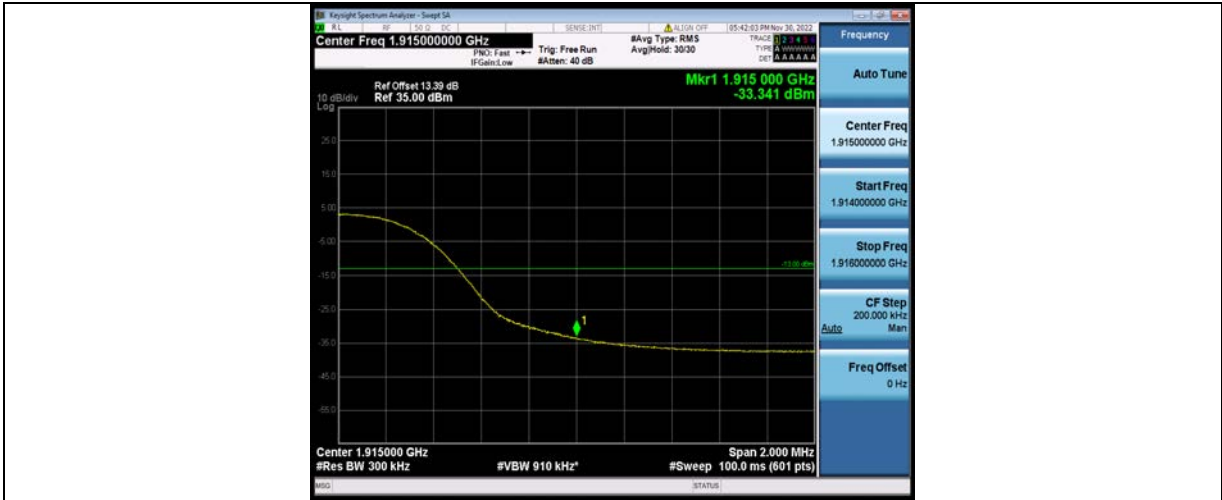

BUREAU VERITAS

Test Report No.: W7L-P23100014RF05

Band25-15MHz-64QAM-26115-1RB#0