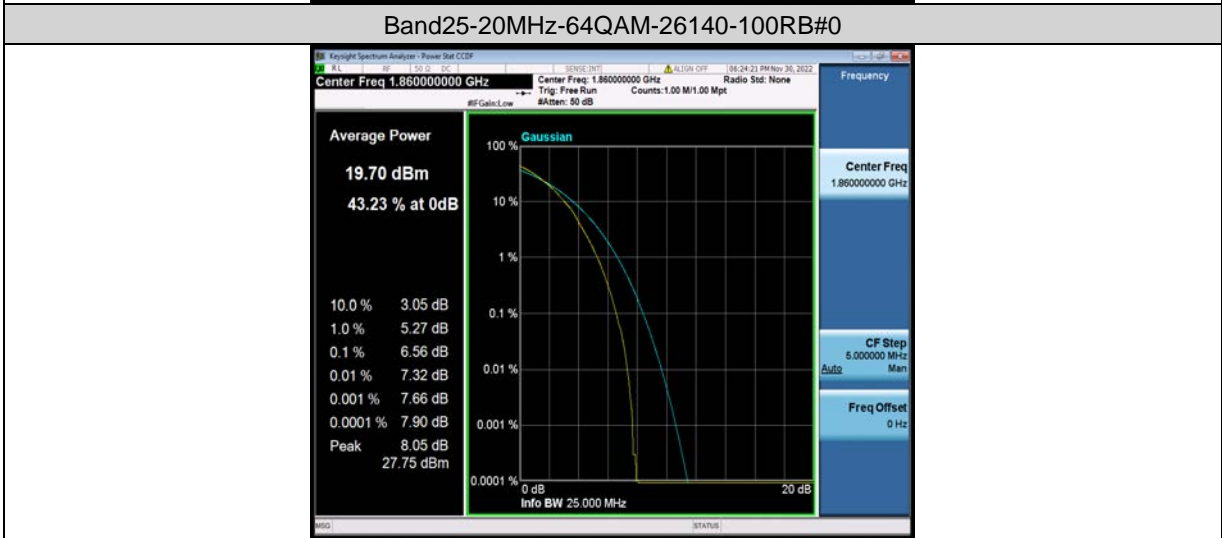

**BUREAU
VERITAS**

Test Report No.: W7L-P23100014RF05

BV 7Layers Communications Technology (Shenzhen) Co., Ltd

No.B102, Dazu Chuangxin Mansion, North of Beihuan Avenue, North Area, Hi-Tech Industrial Park, Nanshan District, Shenzhen, Guangdong, China