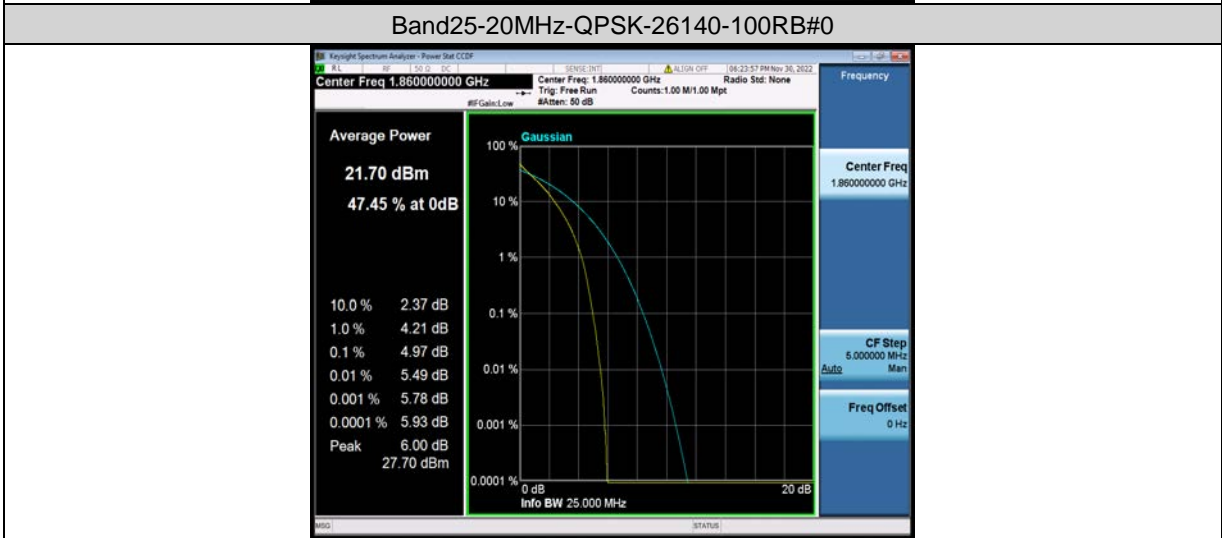

BUREAU VERITAS

Test Report No.: W7L-P23100014RF05

BV 7Layers Communications Technology (Shenzhen) Co., Ltd

No.B102, Dazu Chuangxin Mansion, North of Beihuan Avenue, North Area, Hi-Tech Industrial Park, Nanshan District, Shenzhen, Guangdong, China

Tel: +86 755 8869 6566
Fax: +86 755 8869 6577
Email: customerservice.sw@bureauveritas.com