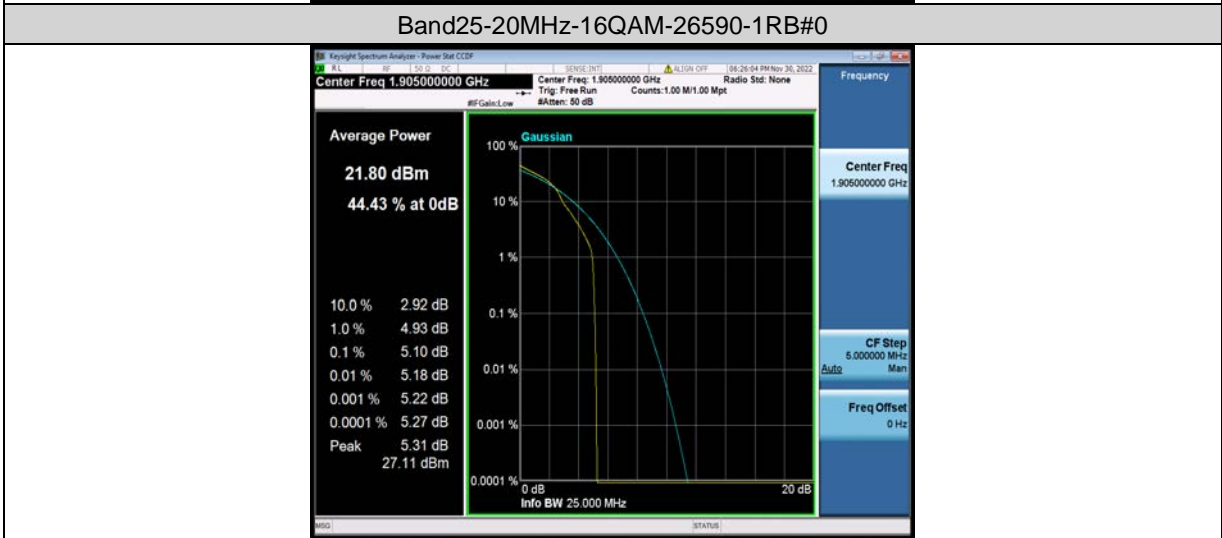

**BUREAU
VERITAS**

Test Report No.: W7L-P23100014RF05

BV 7Layers Communications Technology
(Shenzhen) Co., Ltd

No.B102, Dazu Chuangxin Mansion, North of Beihuan
Avenue, North Area, Hi-Tech Industrial Park, Nanshan
District, Shenzhen, Guangdong, China

Tel: +86 755 8869 6566
Fax: +86 755 8869 6577
Email: customerservice.sw@bureauveritas.com