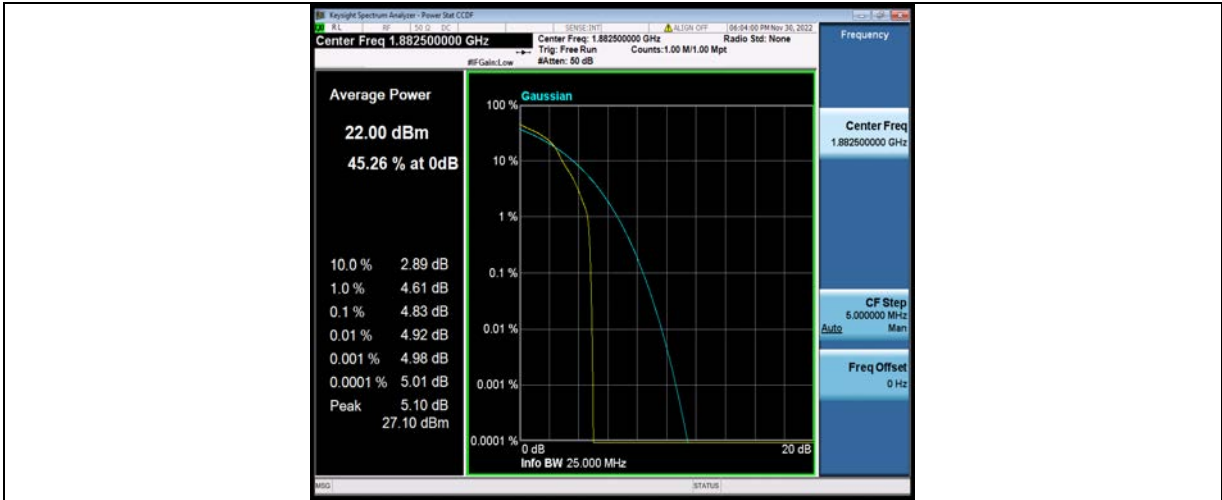

BUREAU VERITAS

Test Report No.: W7L-P23100014RF05

BV 7Layers Communications Technology (Shenzhen) Co., Ltd

No.B102, Dazu Chuangxin Mansion, North of Beihuan Avenue, North Area, Hi-Tech Industrial Park, Nanshan District, Shenzhen, Guangdong, China

Tel: +86 755 8869 6566
Fax: +86 755 8869 6577
Email: customerservice.sw@bureauveritas.com