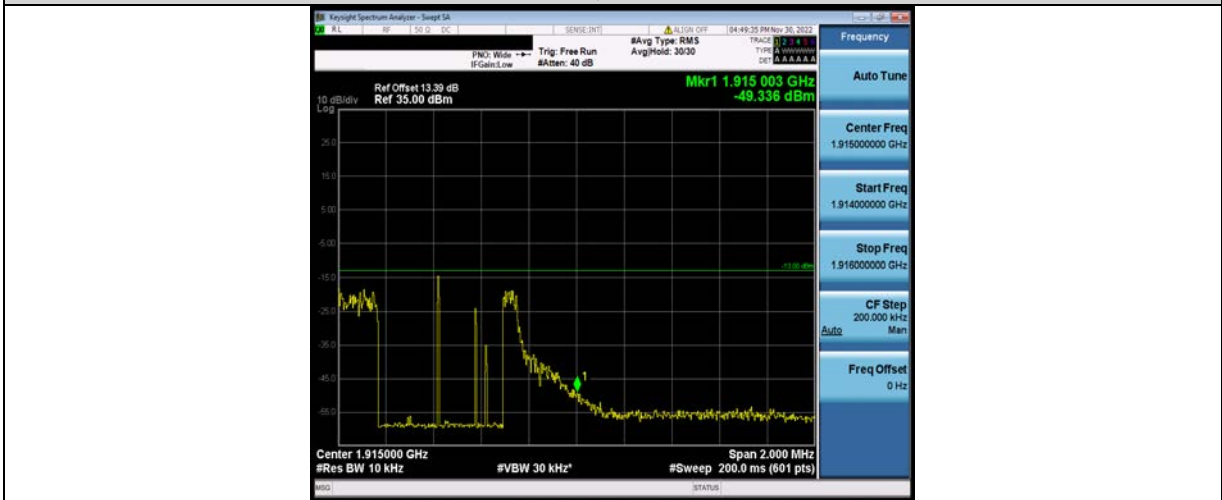

Band25-5MHz-QPSK-26665-1RB#24

BV 7Layers Communications Technology (Shenzhen) Co., Ltd

No.B102, Dazu Chuangxin Mansion, North of Beihuan Avenue, North Area, Hi-Tech Industrial Park, Nanshan District, Shenzhen, Guangdong, China

Tel: +86 755 8869 6566
Fax: +86 755 8869 6577
Email: customerservice.sw@bureauveritas.com