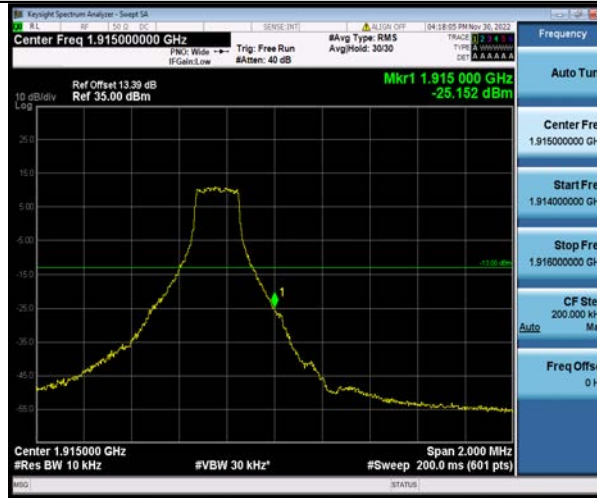

BUREAU VERITAS

Test Report No.: W7L-P23100014RF05

Band25-3MHz-QPSK-26675-1RB#14

Band25-3MHz-QPSK-26675-15RB#0

Band25-3MHz-16QAM-26055-1RB#0

BV 7Layers Communications Technology (Shenzhen) Co., Ltd

No.B102, Dazu Chuangxin Mansion, North of Beihuan Avenue, North Area, Hi-Tech Industrial Park, Nanshan District, Shenzhen, Guangdong, China