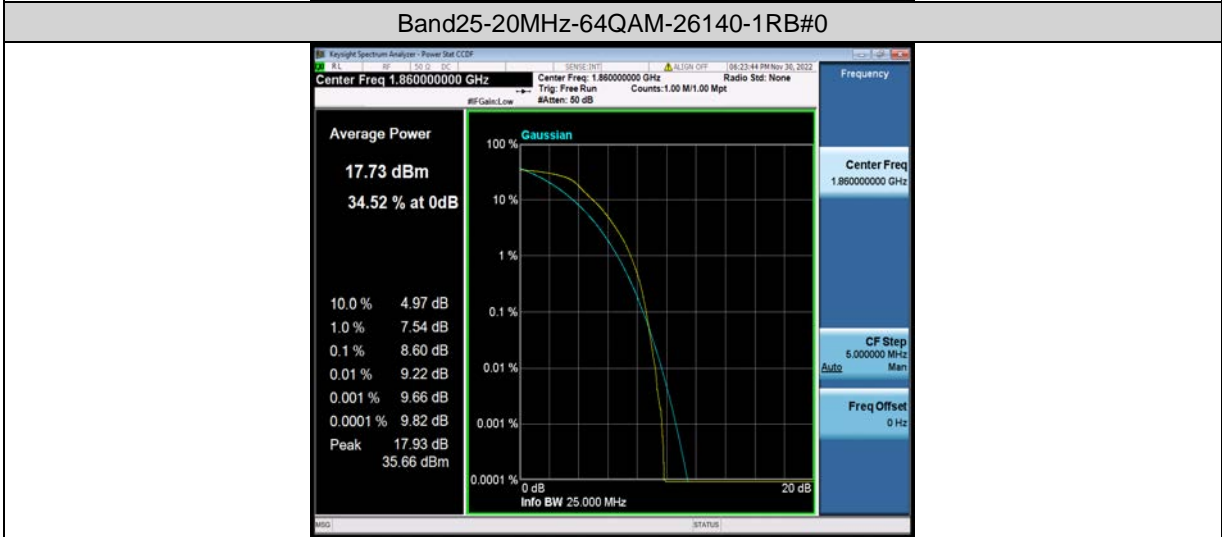

**BUREAU
VERITAS**

Test Report No.: W7L-P23100014RF05

BV 7Layers Communications Technology (Shenzhen) Co., Ltd

No.B102, Dazu Chuangxin Mansion, North of Beihuan Avenue, North Area, Hi-Tech Industrial Park, Nanshan District, Shenzhen, Guangdong, China