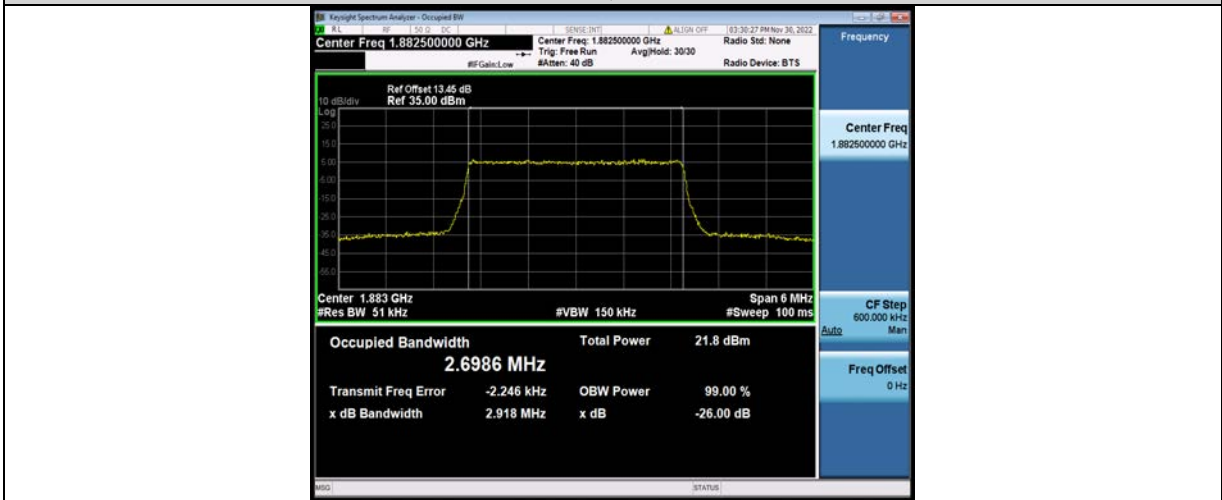

Band25-3MHz-64QAM-26675-15RB#0

BV 7Layers Communications Technology (Shenzhen) Co., Ltd

No.B102, Dazu Chuangxin Mansion, North of Beihuan Avenue, North Area, Hi-Tech Industrial Park, Nanshan District, Shenzhen, Guangdong, China

Tel: +86 755 8869 6566
Fax: +86 755 8869 6577
Email: customerservice.sw@bureauveritas.com