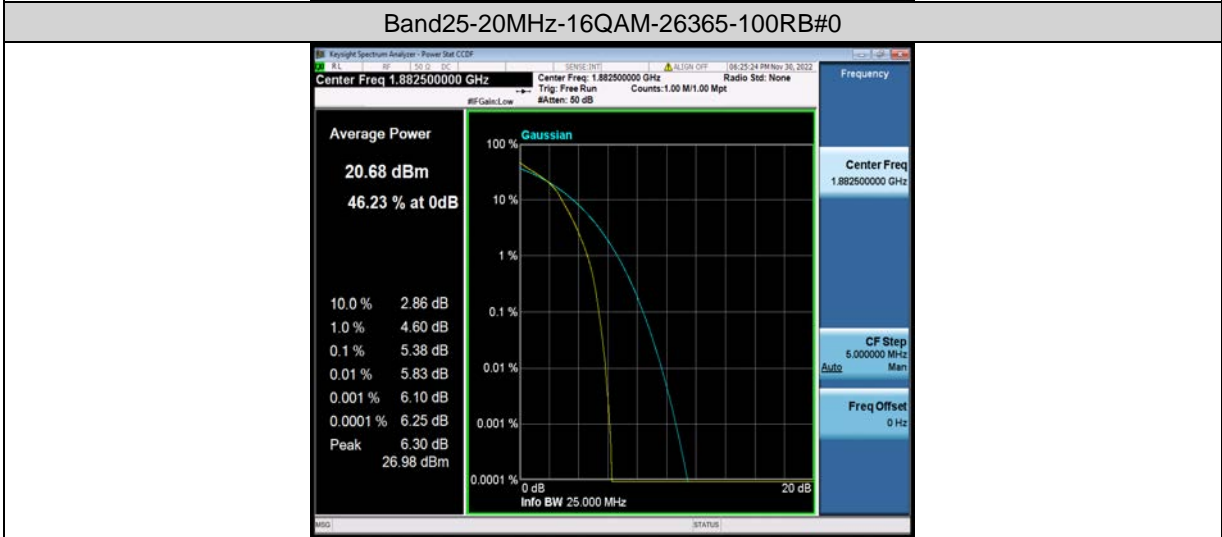

**BUREAU
VERITAS**

Test Report No.: W7L-P23100014RF05

BV 7Layers Communications Technology
(Shenzhen) Co., Ltd

No.B102, Dazu Chuangxin Mansion, North of Beihuan
Avenue, North Area, Hi-Tech Industrial Park, Nanshan
District, Shenzhen, Guangdong, China

Tel: +86 755 8869 6566
Fax: +86 755 8869 6577
Email: customerservice.sw@bureauveritas.com