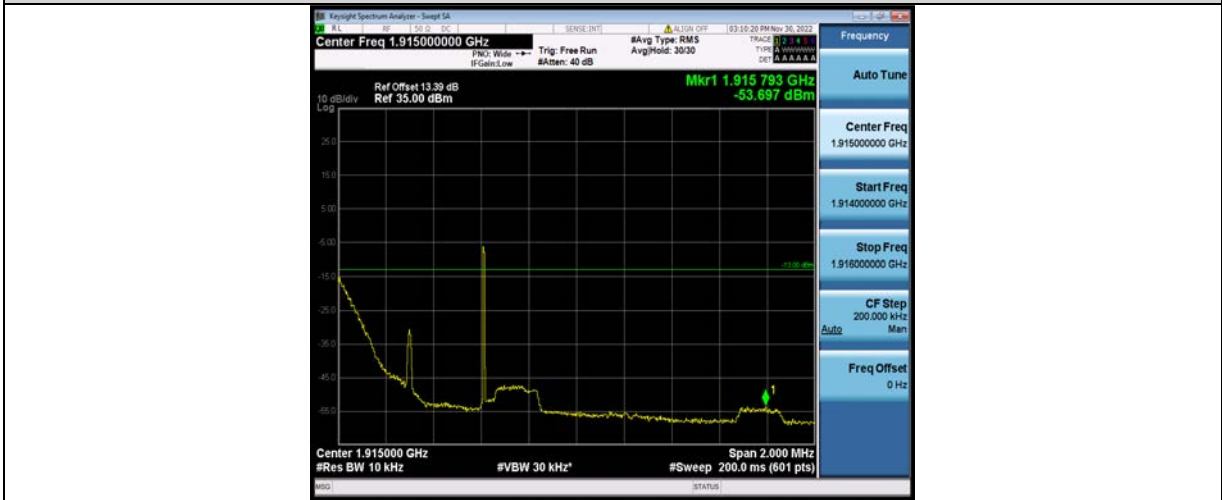

BUREAU VERITAS

Test Report No.: W7L-P23100014RF05

Band25-1.4MHz-64QAM-26683-1RB#0

Band25-1.4MHz-64QAM-26683-1RB#5

Band25-1.4MHz-64QAM-26683-6RB#0

BV 7Layers Communications Technology (Shenzhen) Co., Ltd

No.B102, Dazu Chuangxin Mansion, North of Beihuan Avenue, North Area, Hi-Tech Industrial Park, Nanshan District, Shenzhen, Guangdong, China