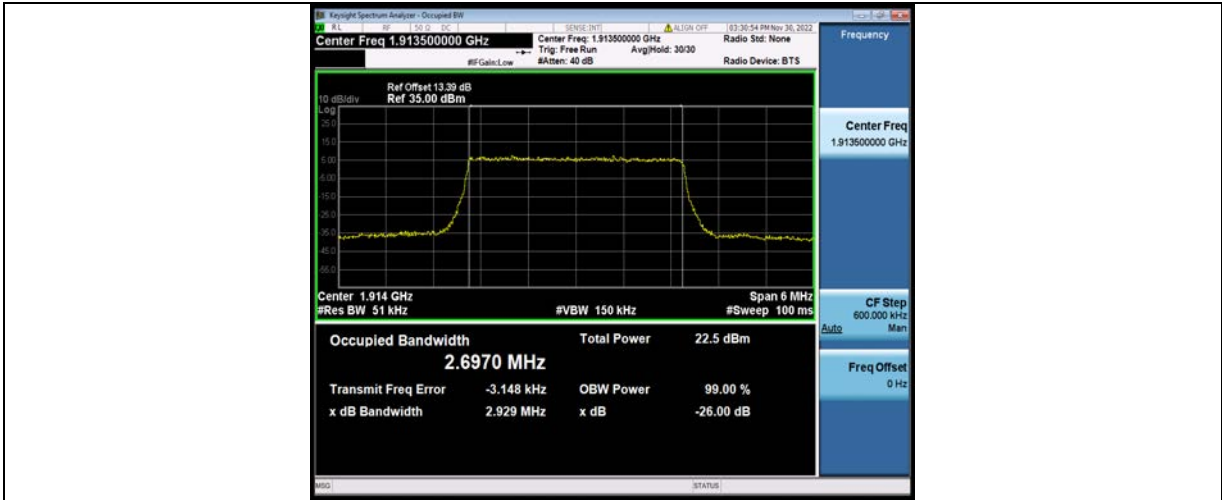

BUREAU VERITAS

Test Report No.: W7L-P23100014RF05

Band25-3MHz-64QAM-26055-15RB#0