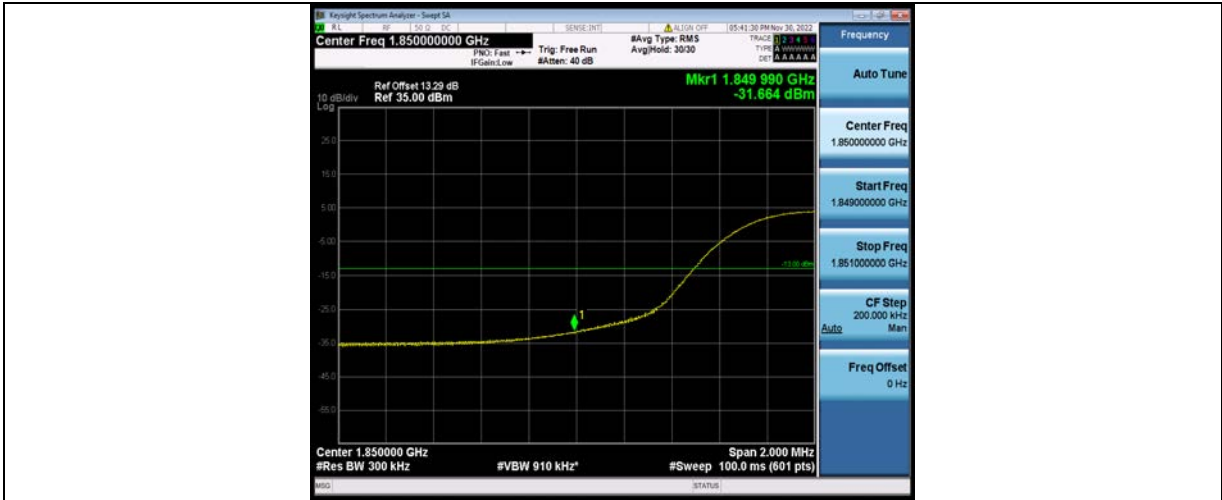

BUREAU VERITAS

Test Report No.: W7L-P23100014RF05

Band25-15MHz-16QAM-26615-1RB#0

Band25-15MHz-16QAM-26615-1RB#74

Band25-15MHz-16QAM-26615-75RB#0

BV 7Layers Communications Technology (Shenzhen) Co., Ltd

No.B102, Dazu Chuangxin Mansion, North of Beihuan Avenue, North Area, Hi-Tech Industrial Park, Nanshan District, Shenzhen, Guangdong, China