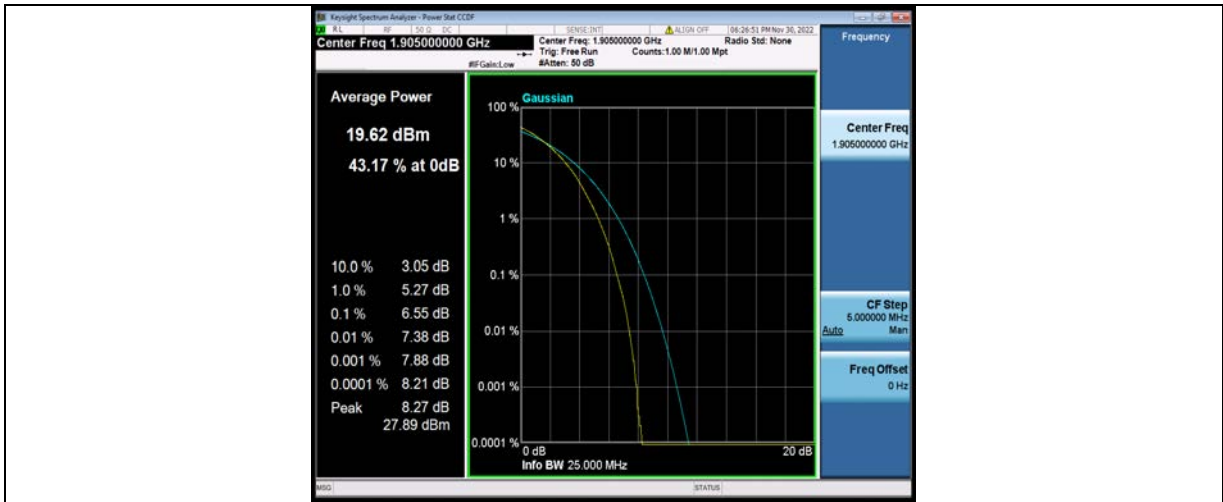

**BUREAU
VERITAS**

Test Report No.: W7L-P23100014RF05