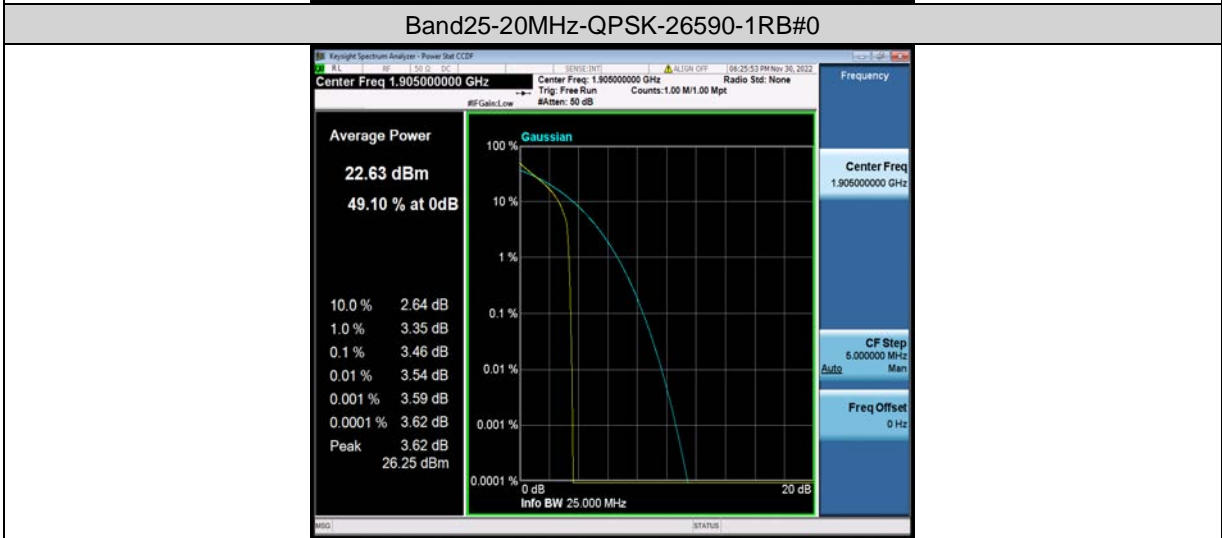

BUREAU VERITAS

Test Report No.: W7L-P23100014RF05

BV 7Layers Communications Technology (Shenzhen) Co., Ltd

No.B102, Dazu Chuangxin Mansion, North of Beihuan Avenue, North Area, Hi-Tech Industrial Park, Nanshan District, Shenzhen, Guangdong, China

Tel: +86 755 8869 6566
Fax: +86 755 8869 6577
Email: customerservice.sw@bureauveritas.com