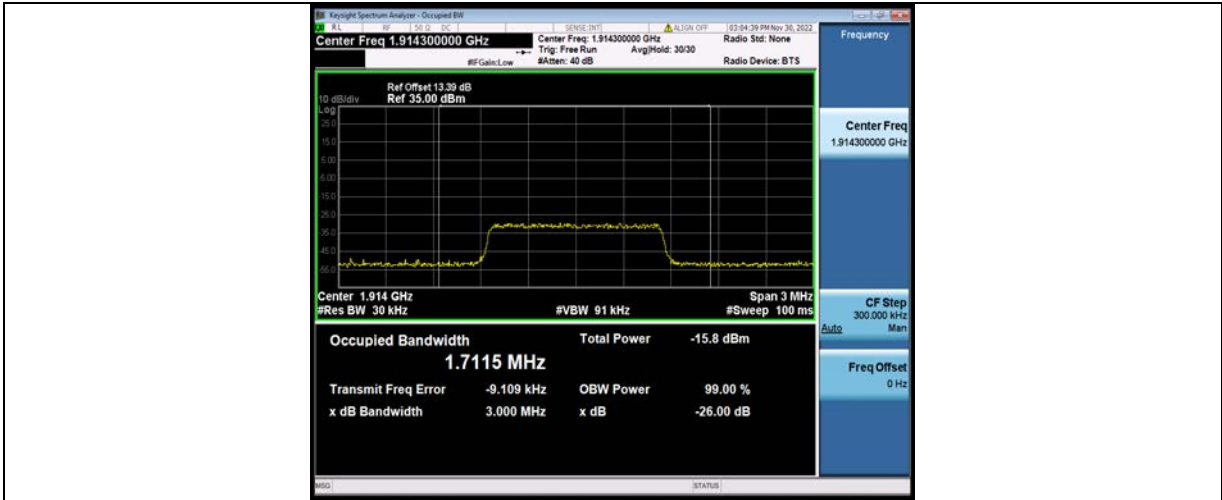

BUREAU VERITAS

Test Report No.: W7L-P23100014RF05

Band25-1.4MHz-16QAM-26047-6RB#0