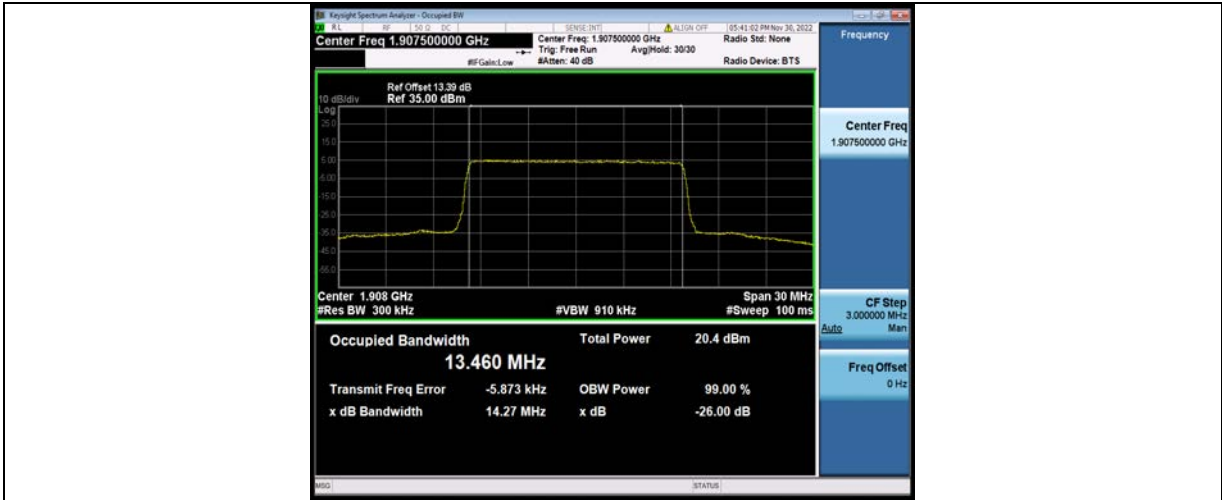

BUREAU VERITAS

Test Report No.: W7L-P23100014RF05

Band25-20MHz-QPSK-26140-100RB#0