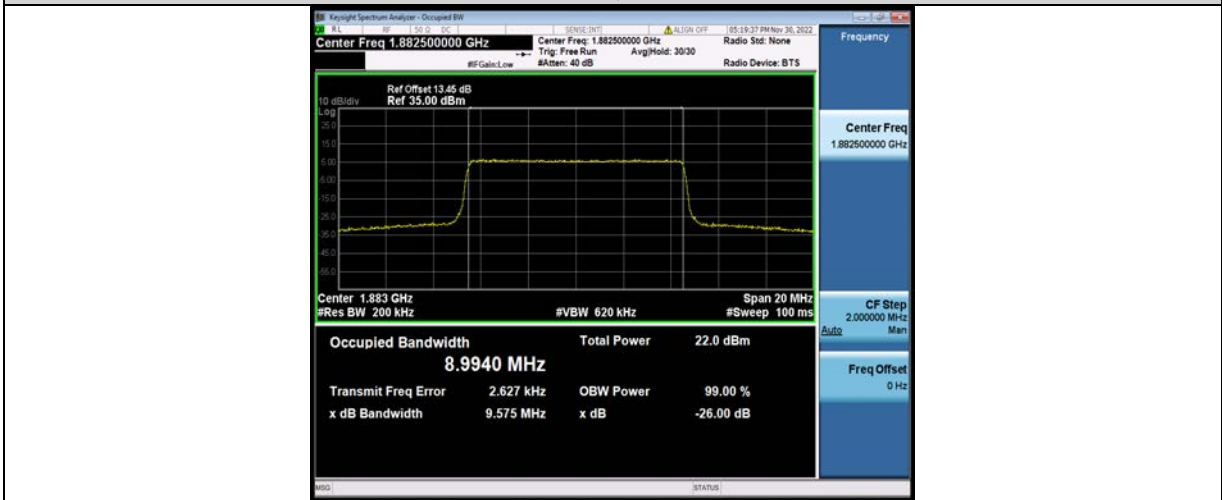

Band25-10MHz-16QAM-26640-50RB#0

BV 7Layers Communications Technology (Shenzhen) Co., Ltd

No.B102, Dazu Chuangxin Mansion, North of Beihuan Avenue, North Area, Hi-Tech Industrial Park, Nanshan District, Shenzhen, Guangdong, China

Tel: +86 755 8869 6566
Fax: +86 755 8869 6577
Email: customerservice.sw@bureauveritas.com