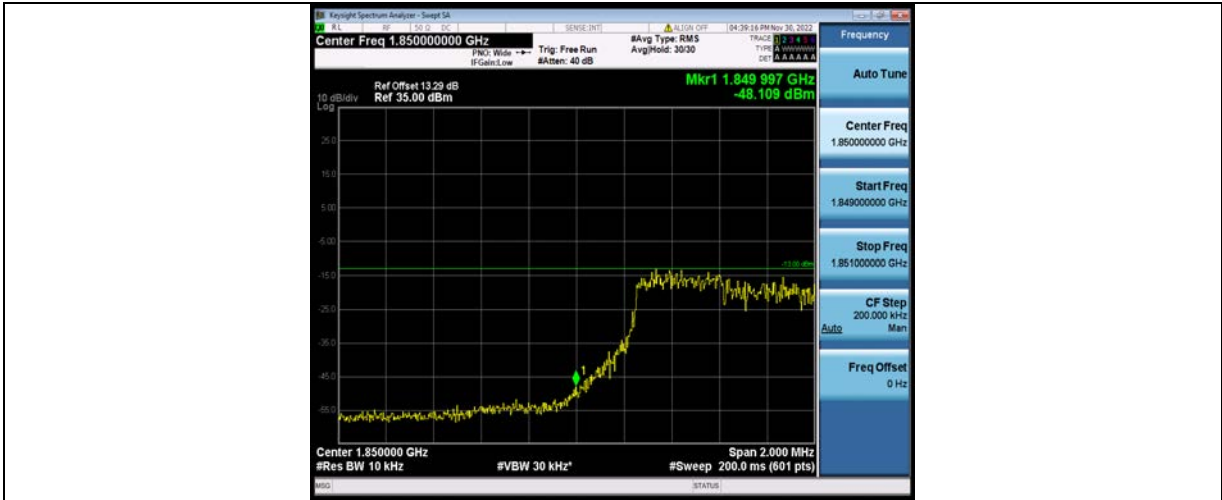

BUREAU VERITAS

Test Report No.: W7L-P23100014RF05

Band25-5MHz-QPSK-26065-25RB#0