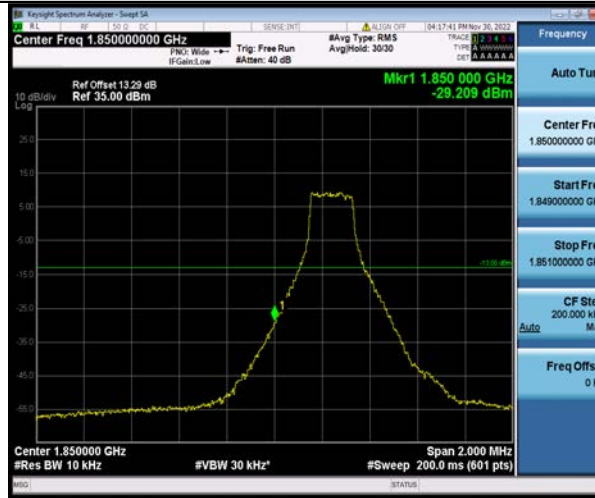

BUREAU VERITAS

Test Report No.: W7L-P23100014RF05

Band25-3MHz-64QAM-26055-1RB#0

Band25-3MHz-64QAM-26055-15RB#0

Band25-3MHz-64QAM-26675-1RB#14

BV 7Layers Communications Technology (Shenzhen) Co., Ltd

No.B102, Dazu Chuangxin Mansion, North of Beihuan Avenue, North Area, Hi-Tech Industrial Park, Nanshan District, Shenzhen, Guangdong, China