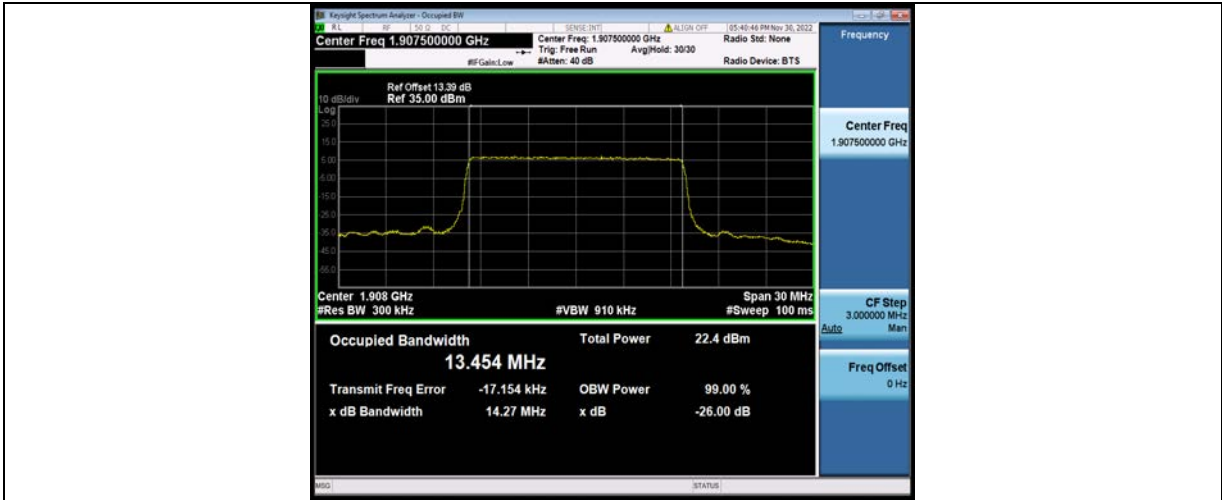

BUREAU VERITAS

Test Report No.: W7L-P23100014RF05

Band25-15MHz-16QAM-26115-75RB#0