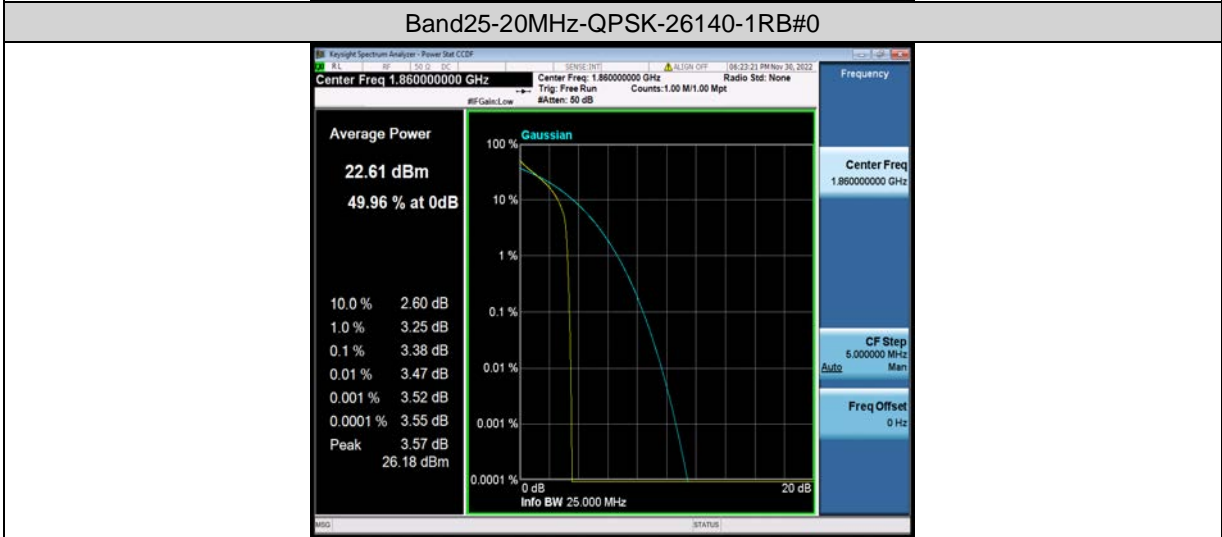

BUREAU VERITAS

Test Report No.: W7L-P23100014RF05

BV 7Layers Communications Technology (Shenzhen) Co., Ltd

No.B102, Dazu Chuangxin Mansion, North of Beihuan Avenue, North Area, Hi-Tech Industrial Park, Nanshan District, Shenzhen, Guangdong, China

Tel: +86 755 8869 6566
Fax: +86 755 8869 6577
Email: customerservice.sw@bureauveritas.com