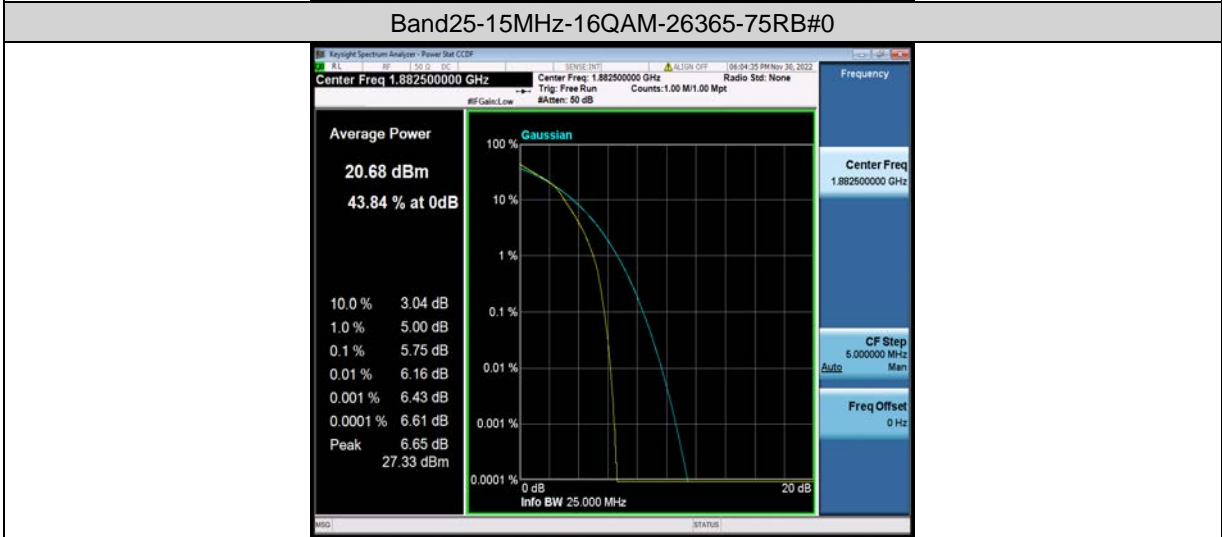

BUREAU VERITAS

Test Report No.: W7L-P23100014RF05

BV 7Layers Communications Technology (Shenzhen) Co., Ltd

No.B102, Dazu Chuangxin Mansion, North of Beihuan Avenue, North Area, Hi-Tech Industrial Park, Nanshan District, Shenzhen, Guangdong, China

Tel: +86 755 8869 6566
Fax: +86 755 8869 6577
Email: customerservice.sw@bureauveritas.com