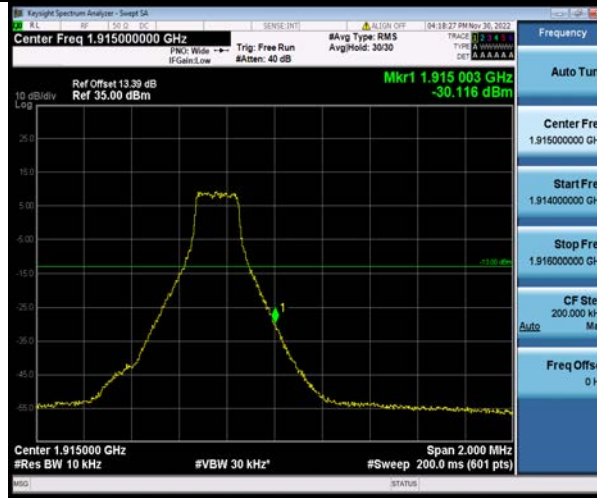

BUREAU VERITAS

Test Report No.: W7L-P23100014RF05

Band25-3MHz-64QAM-26675-15RB#0