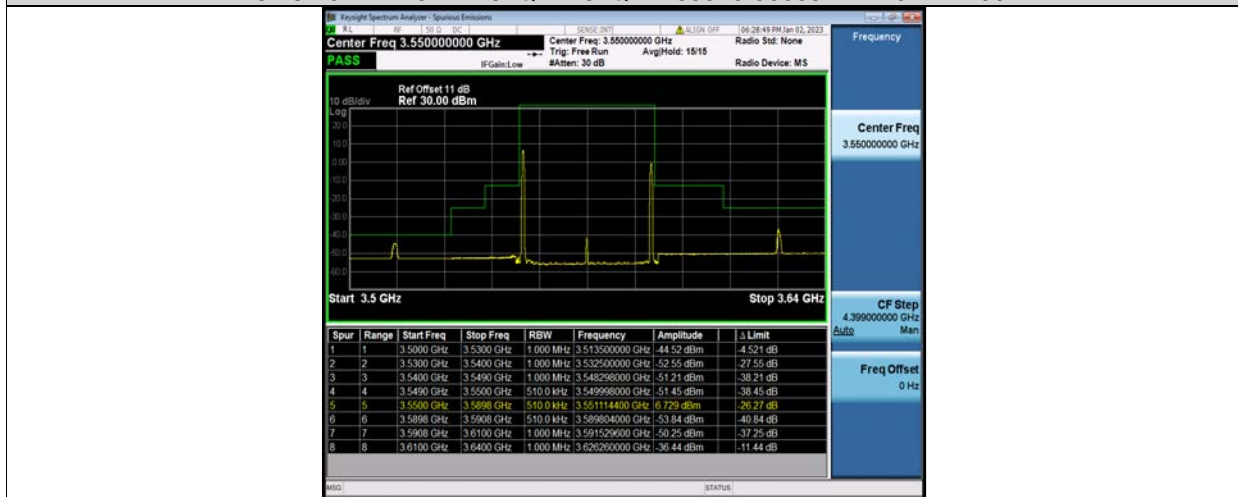

48-48-20MHz-20MHz-64QAM-64QAM-55340-55538-1RB#99-1RB#0

BV 7Layers Communications Technology (Shenzhen) Co., Ltd

No.B102, Dazu Chuangxin Mansion, North of Beihuan Avenue, North Area, Hi-Tech Industrial Park, Nanshan District, Shenzhen, Guangdong, China