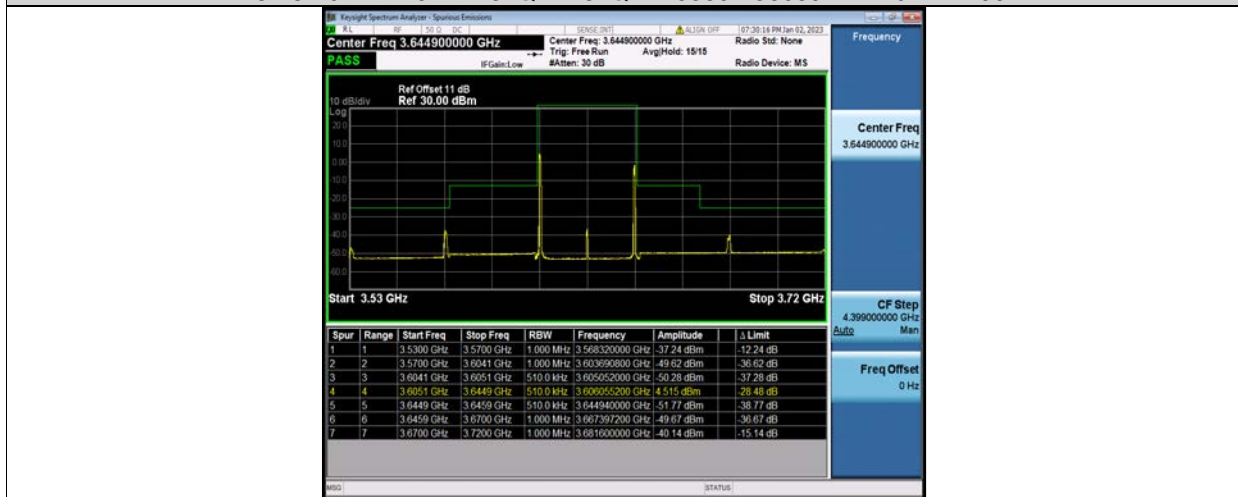

48-48-20MHz-20MHz-64QAM-64QAM-55891-56089-1RB#99-1RB#0

BV 7Layers Communications Technology (Shenzhen) Co., Ltd

No.B102, Dazu Chuangxin Mansion, North of Beihuan Avenue, North Area, Hi-Tech Industrial Park, Nanshan District, Shenzhen, Guangdong, China