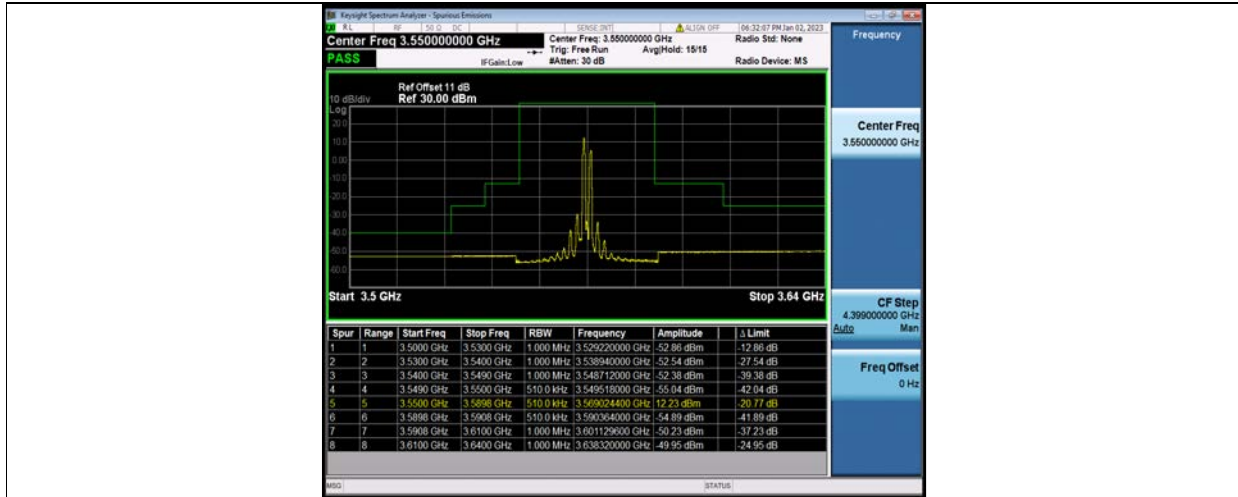

BUREAU VERITAS

Test Report No.: W7L-P23100014RF10

48-48-20MHz-20MHz-64QAM-64QAM-55891-56089-100RB#0-100RB#0