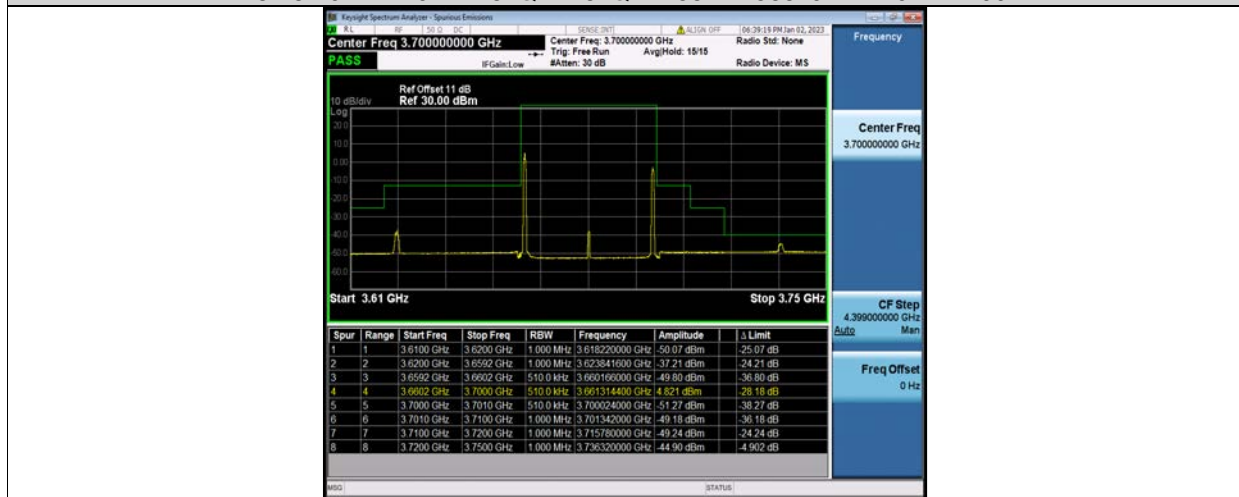

48-48-20MHz-20MHz-64QAM-64QAM-56442-56640-1RB#99-1RB#0

BV 7Layers Communications Technology (Shenzhen) Co., Ltd

No.B102, Dazu Chuangxin Mansion, North of Beihuan Avenue, North Area, Hi-Tech Industrial Park, Nanshan District, Shenzhen, Guangdong, China