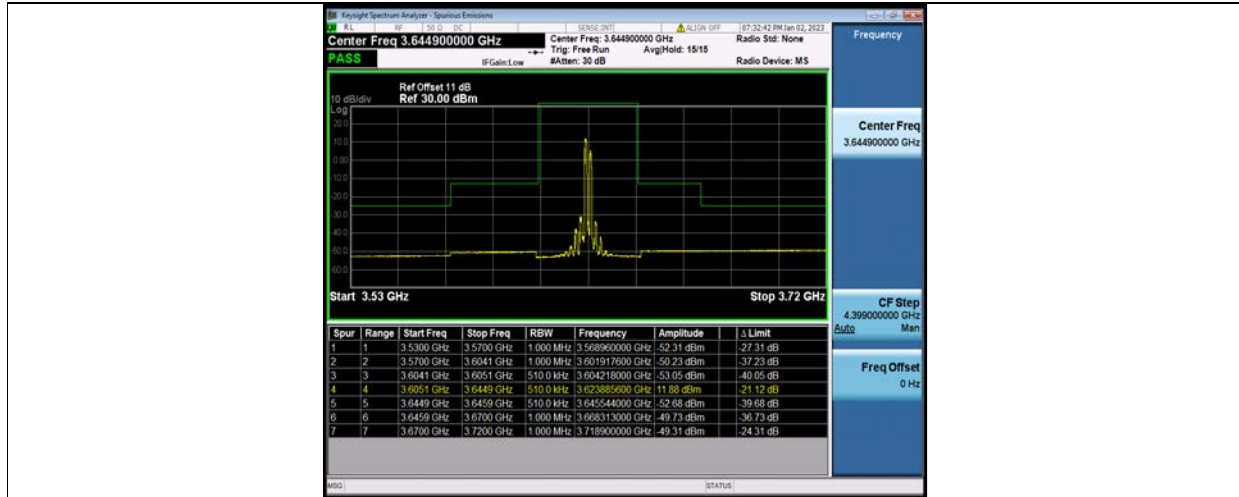

BUREAU VERITAS

Test Report No.: W7L-P23100014RF10

48-48-20MHz-20MHz-64QAM-64QAM-56442-56640-100RB#0-100RB#0