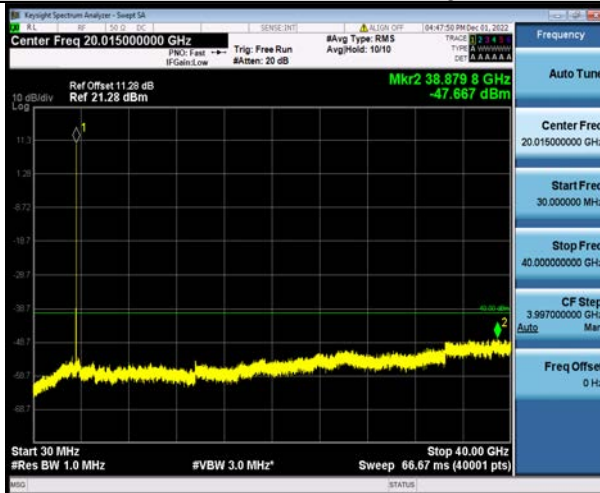

BUREAU VERITAS

Test Report No.: W7L-P23100014RF10

Band48-20MHz-64QAM-55340-1RB#0-Range1:30~40000MHz

Band48-20MHz-64QAM-55990-1RB#0-Range1:30~40000MHz

Band48-20MHz-64QAM-56640-1RB#0-Range1:30~40000MHz

BV 7Layers Communications Technology (Shenzhen) Co., Ltd