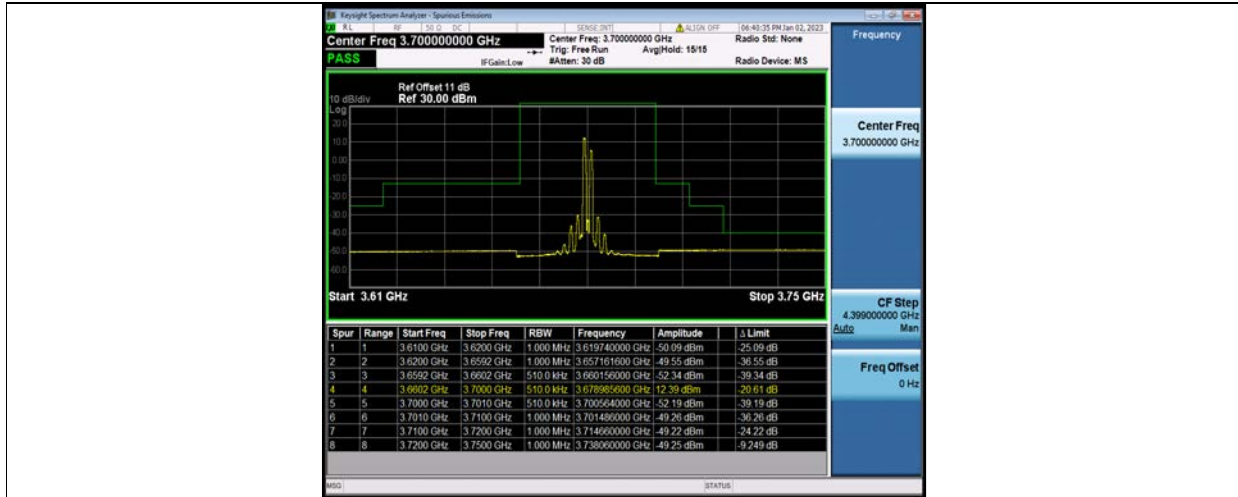

BUREAU VERITAS

Test Report No.: W7L-P23100014RF10

48-48-20MHz-20MHz-16QAM-16QAM-55340-55538-100RB#0-100RB#0