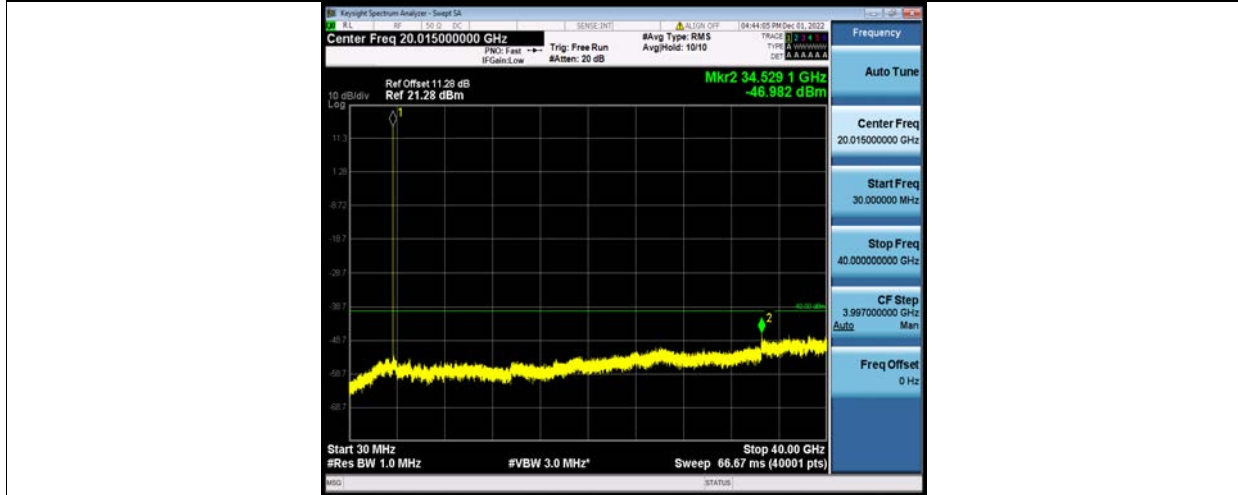

BUREAU VERITAS

Test Report No.: W7L-P23100014RF10

Band48-10MHz-64QAM-55290-1RB#0-Range1:30~40000MHz