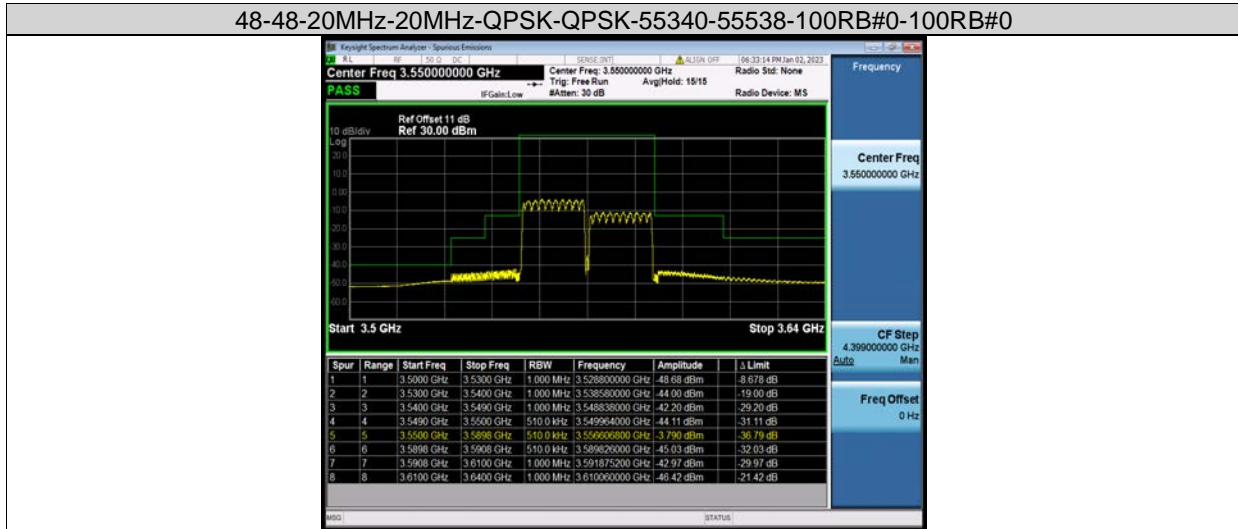

BUREAU VERITAS

Test Report No.: W7L-P23100014RF10

TEST GRAPHS

48-48-20MHz-20MHz-QPSK-QPSK-55340-55538-100RB#0-100RB#0

48-48-20MHz-20MHz-QPSK-QPSK-55340-55538-1RB#0-1RB#99