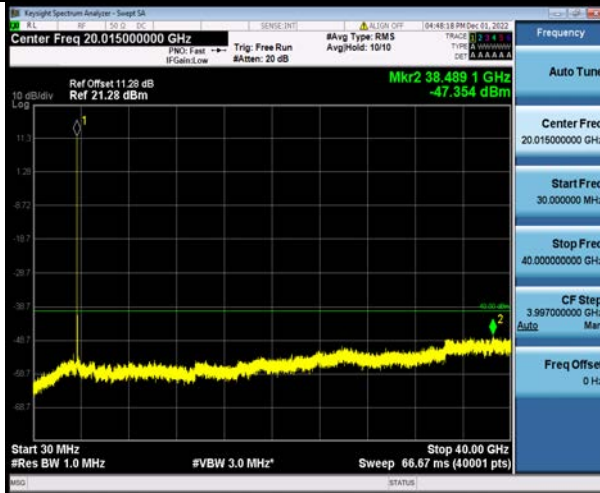

BUREAU VERITAS

Test Report No.: W7L-P23100014RF10

Band48-20MHz-64QAM-55340-1RB#0-Range1:30~40000MHz