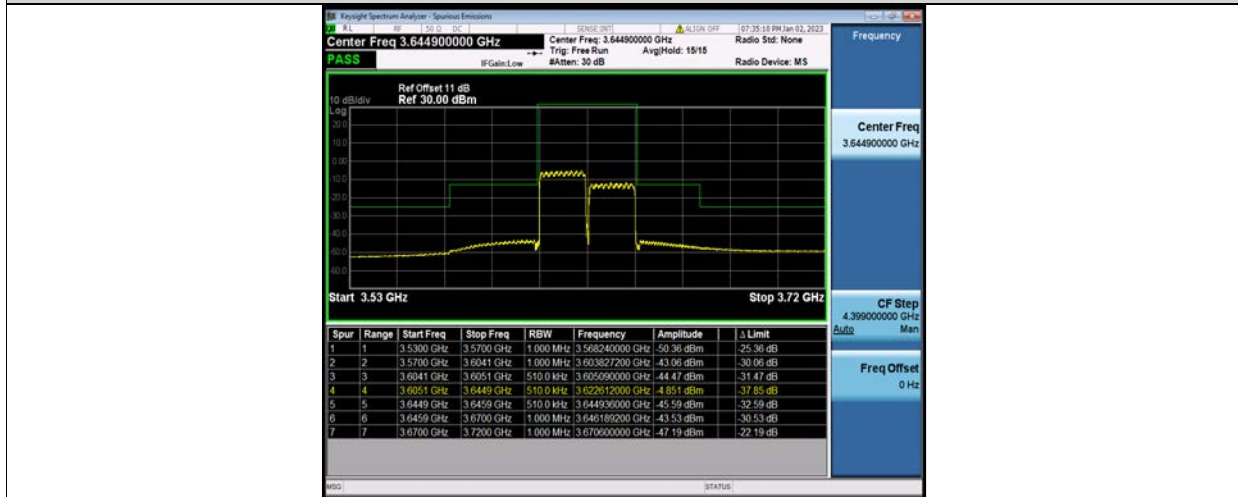

48-48-20MHz-20MHz-64QAM-64QAM-55891-56089-1RB#0-1RB#99