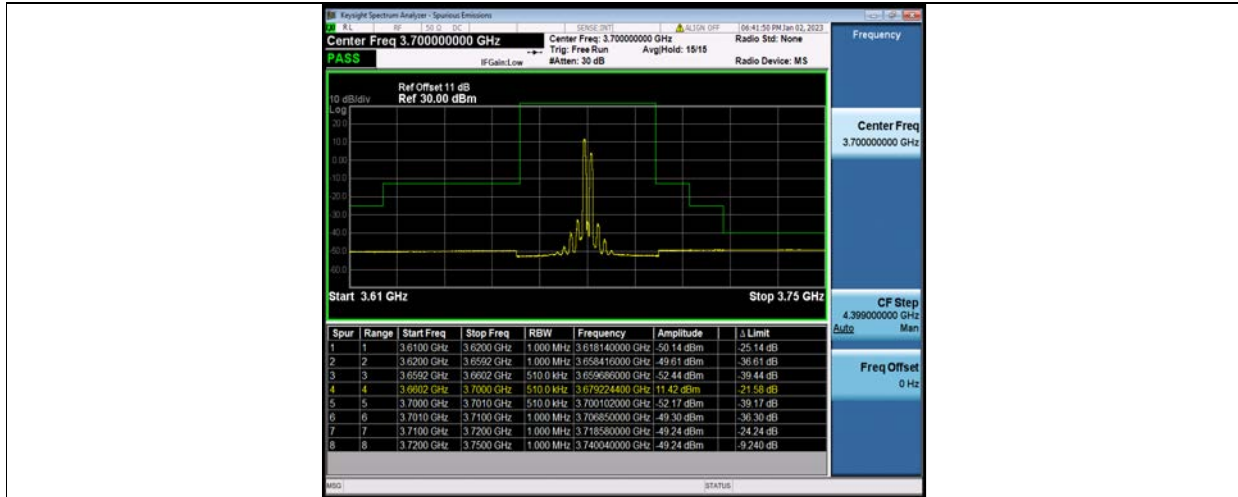

BUREAU VERITAS

Test Report No.: W7L-P23100014RF10

48-48-20MHz-20MHz-64QAM-64QAM-55340-55538-100RB#0-100RB#0