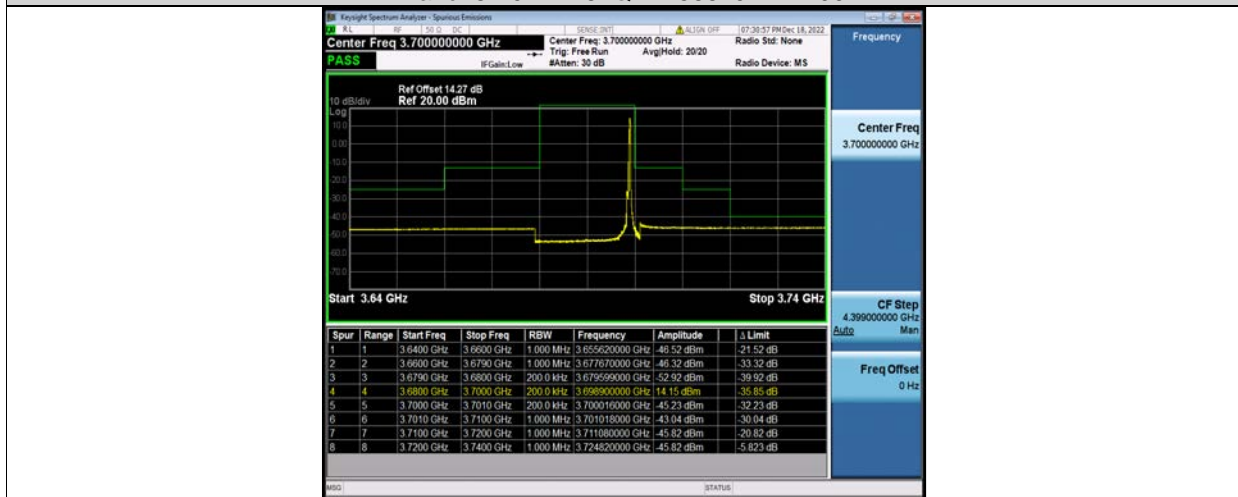

Band48-20MHz-64QAM-56640-100RB#0

BV 7Layers Communications Technology (Shenzhen) Co., Ltd

No.B102, Dazu Chuangxin Mansion, North of Beihuan Avenue, North Area, Hi-Tech Industrial Park, Nanshan District, Shenzhen, Guangdong, China

Tel: +86 755 8869 6566
Fax: +86 755 8869 6577
Email: customerservice.sw@bureauveritas.com