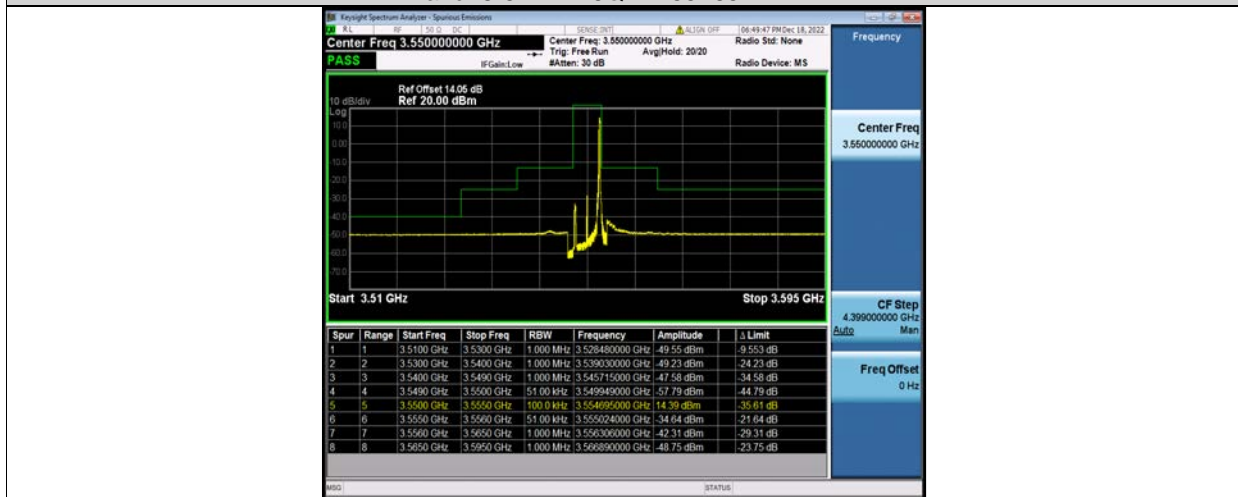

BUREAU VERITAS

Test Report No.: W7L-P23100014RF10

Band48-5MHz-16QAM-55265-1RB#0

Band48-5MHz-16QAM-55265-1RB#24

Band48-5MHz-16QAM-55265-25RB#0

BV 7Layers Communications Technology (Shenzhen) Co., Ltd

No.B102, Dazu Chuangxin Mansion, North of Beihuan Avenue, North Area, Hi-Tech Industrial Park, Nanshan District, Shenzhen, Guangdong, China