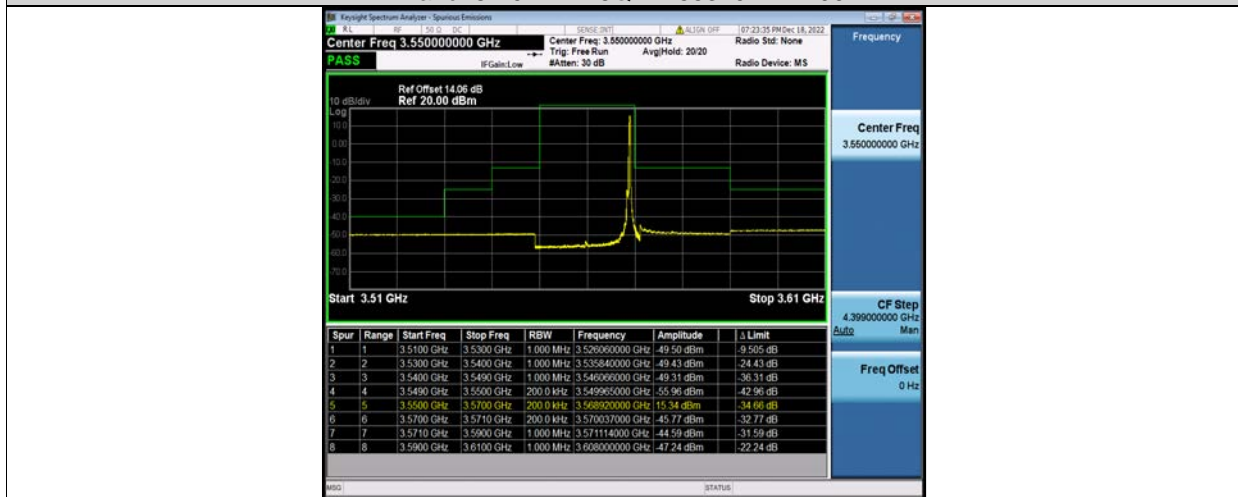

BUREAU VERITAS

Test Report No.: W7L-P23100014RF10

Band48-20MHz-16QAM-55340-1RB#0

Band48-20MHz-16QAM-55340-1RB#99

Band48-20MHz-16QAM-55340-100RB#0

BV 7Layers Communications Technology (Shenzhen) Co., Ltd

No.B102, Dazu Chuangxin Mansion, North of Beihuan Avenue, North Area, Hi-Tech Industrial Park, Nanshan District, Shenzhen, Guangdong, China