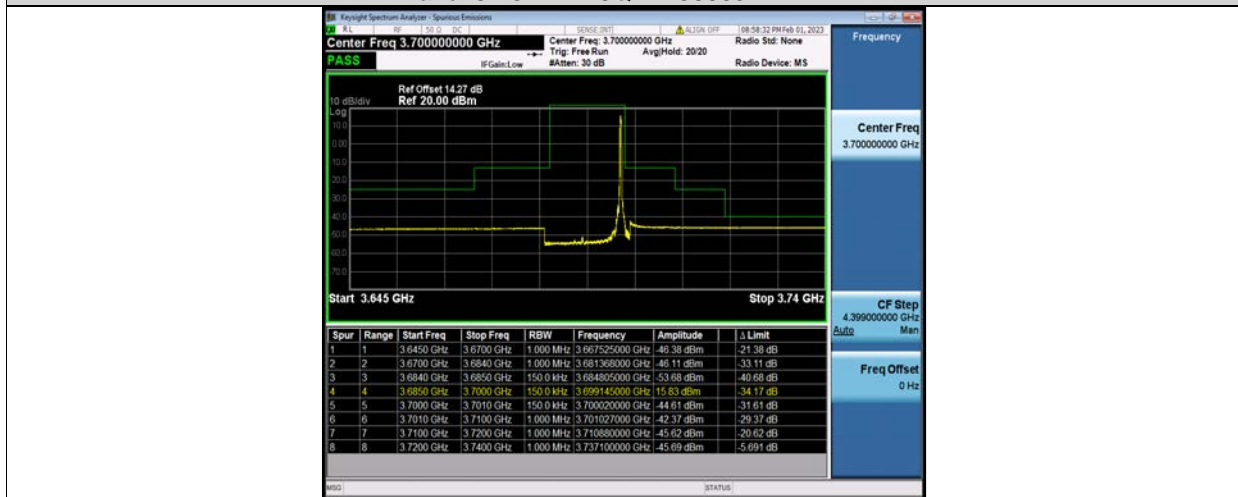

Band48-15MHz-16QAM-56665-75RB#0

BV 7Layers Communications Technology (Shenzhen) Co., Ltd

No.B102, Dazu Chuangxin Mansion, North of Beihuan Avenue, North Area, Hi-Tech Industrial Park, Nanshan District, Shenzhen, Guangdong, China

Tel: +86 755 8869 6566
Fax: +86 755 8869 6577
Email: customerservice.sw@bureauveritas.com