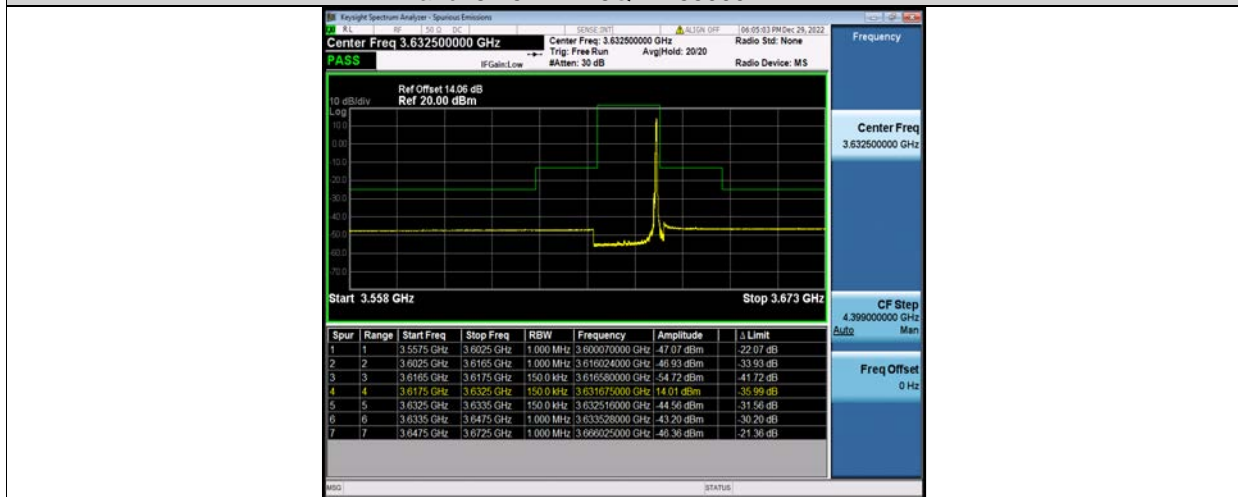

Band48-15MHz-16QAM-55990-75RB#0

BV 7Layers Communications Technology (Shenzhen) Co., Ltd

No.B102, Dazu Chuangxin Mansion, North of Beihuan Avenue, North Area, Hi-Tech Industrial Park, Nanshan District, Shenzhen, Guangdong, China