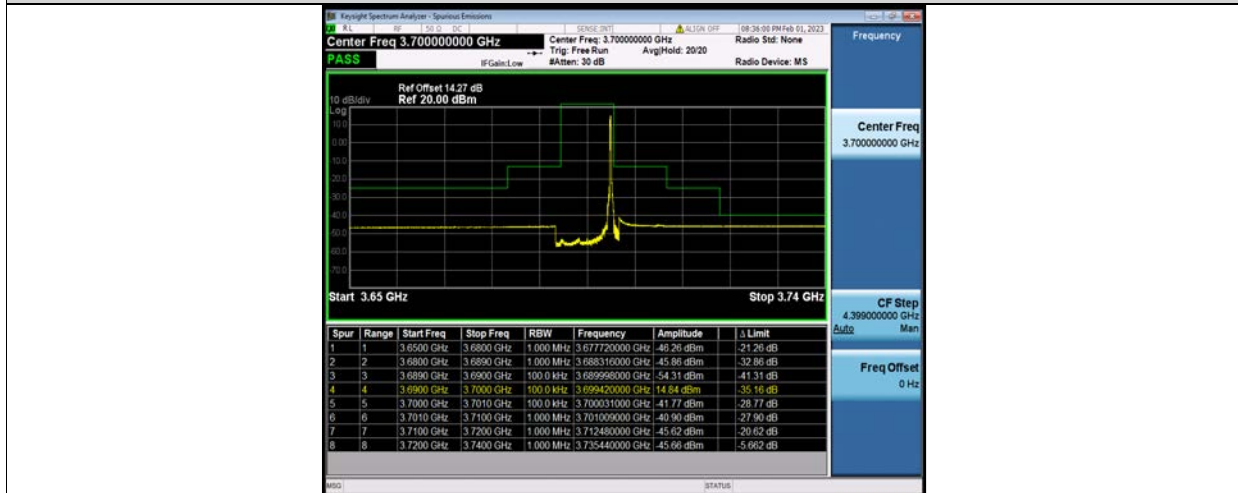

Band48-10MHz-QPSK-56690-50RB#0

BV 7Layers Communications Technology (Shenzhen) Co., Ltd

No.B102, Dazu Chuangxin Mansion, North of Beihuan Avenue, North Area, Hi-Tech Industrial Park, Nanshan District, Shenzhen, Guangdong, China

Tel: +86 755 8869 6566

Fax: +86 755 8869 6577

Email: customerservice.sw@bureauveritas.com