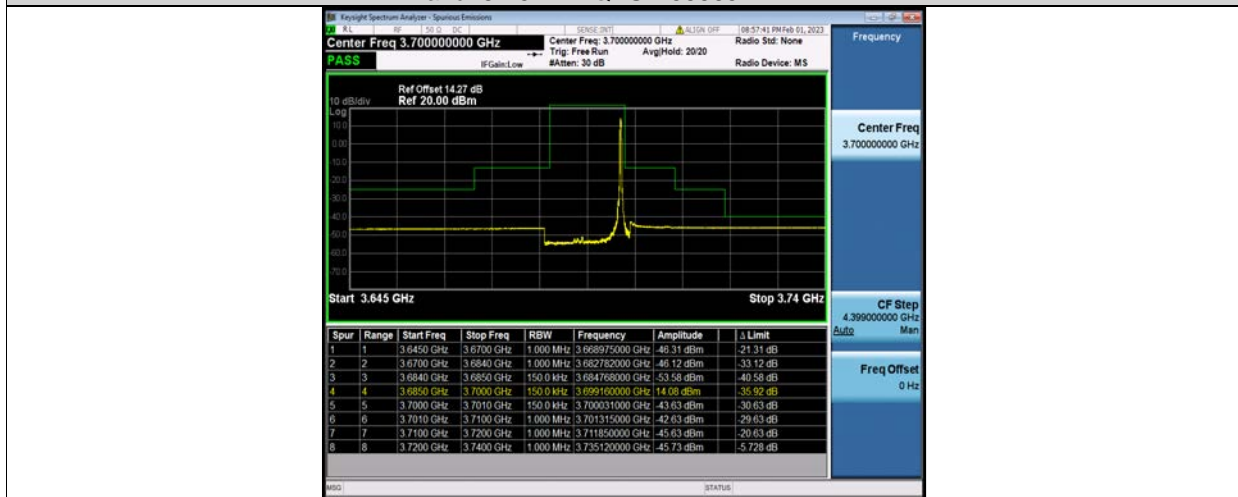

Band48-15MHz-QPSK-56665-75RB#0

BV 7Layers Communications Technology (Shenzhen) Co., Ltd

No.B102, Dazu Chuangxin Mansion, North of Beihuan Avenue, North Area, Hi-Tech Industrial Park, Nanshan District, Shenzhen, Guangdong, China

Tel: +86 755 8869 6566
Fax: +86 755 8869 6577
Email: customerservice.sw@bureauveritas.com