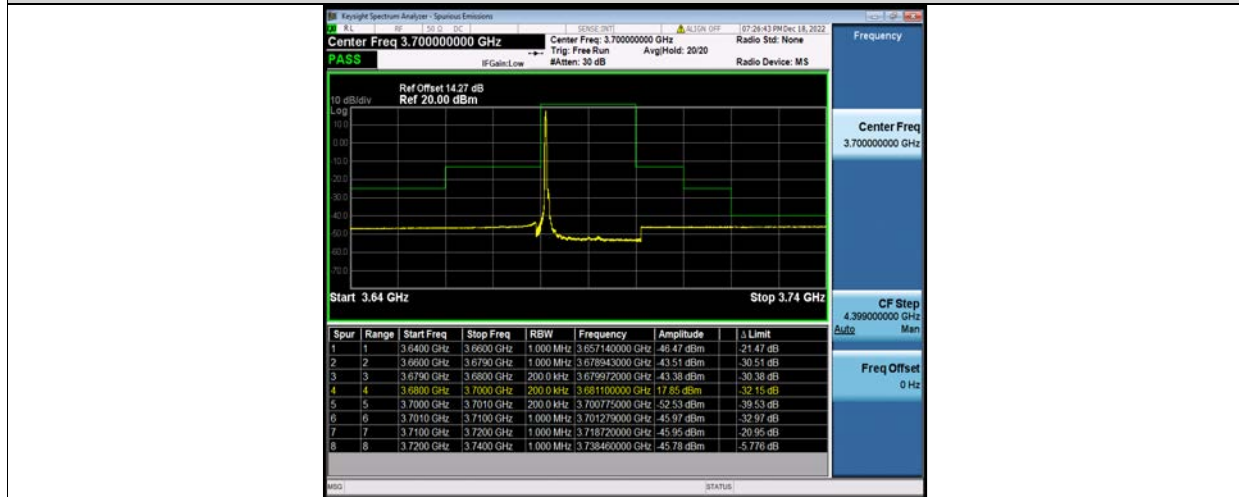

Band48-20MHz-QPSK-56640-1RB#99