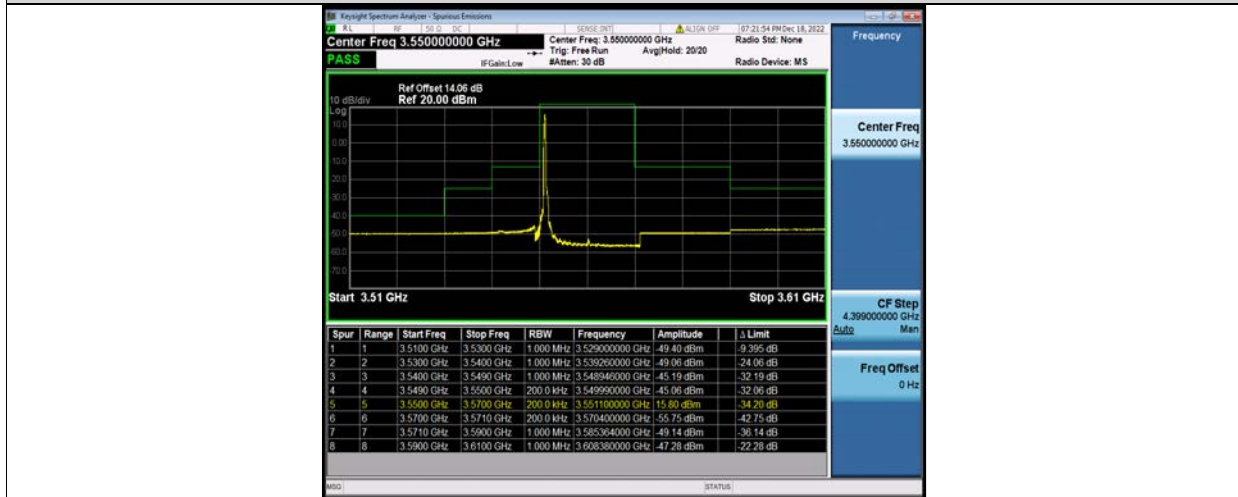

BUREAU VERITAS

Test Report No.: W7L-P23100014RF10

Band48-20MHz-16QAM-55340-1RB#0

Band48-20MHz-16QAM-55340-1RB#99

Band48-20MHz-16QAM-55340-100RB#0

BV 7Layers Communications Technology (Shenzhen) Co., Ltd

No.B102, Dazu Chuangxin Mansion, North of Beihuan Avenue, North Area, Hi-Tech Industrial Park, Nanshan District, Shenzhen, Guangdong, China