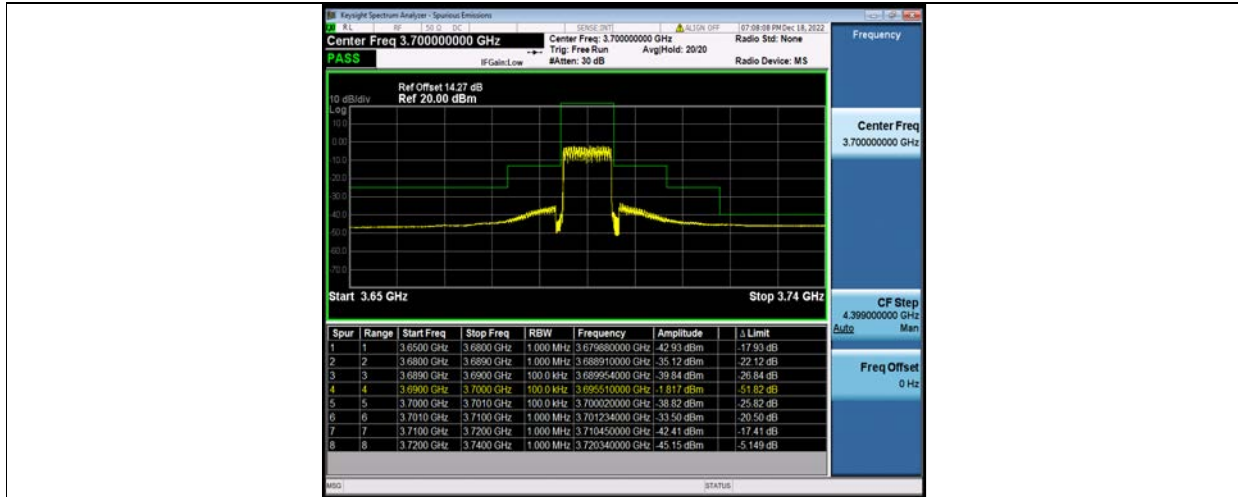

BUREAU VERITAS

Test Report No.: W7L-P23100014RF10

Band48-10MHz-16QAM-55290-1RB#0