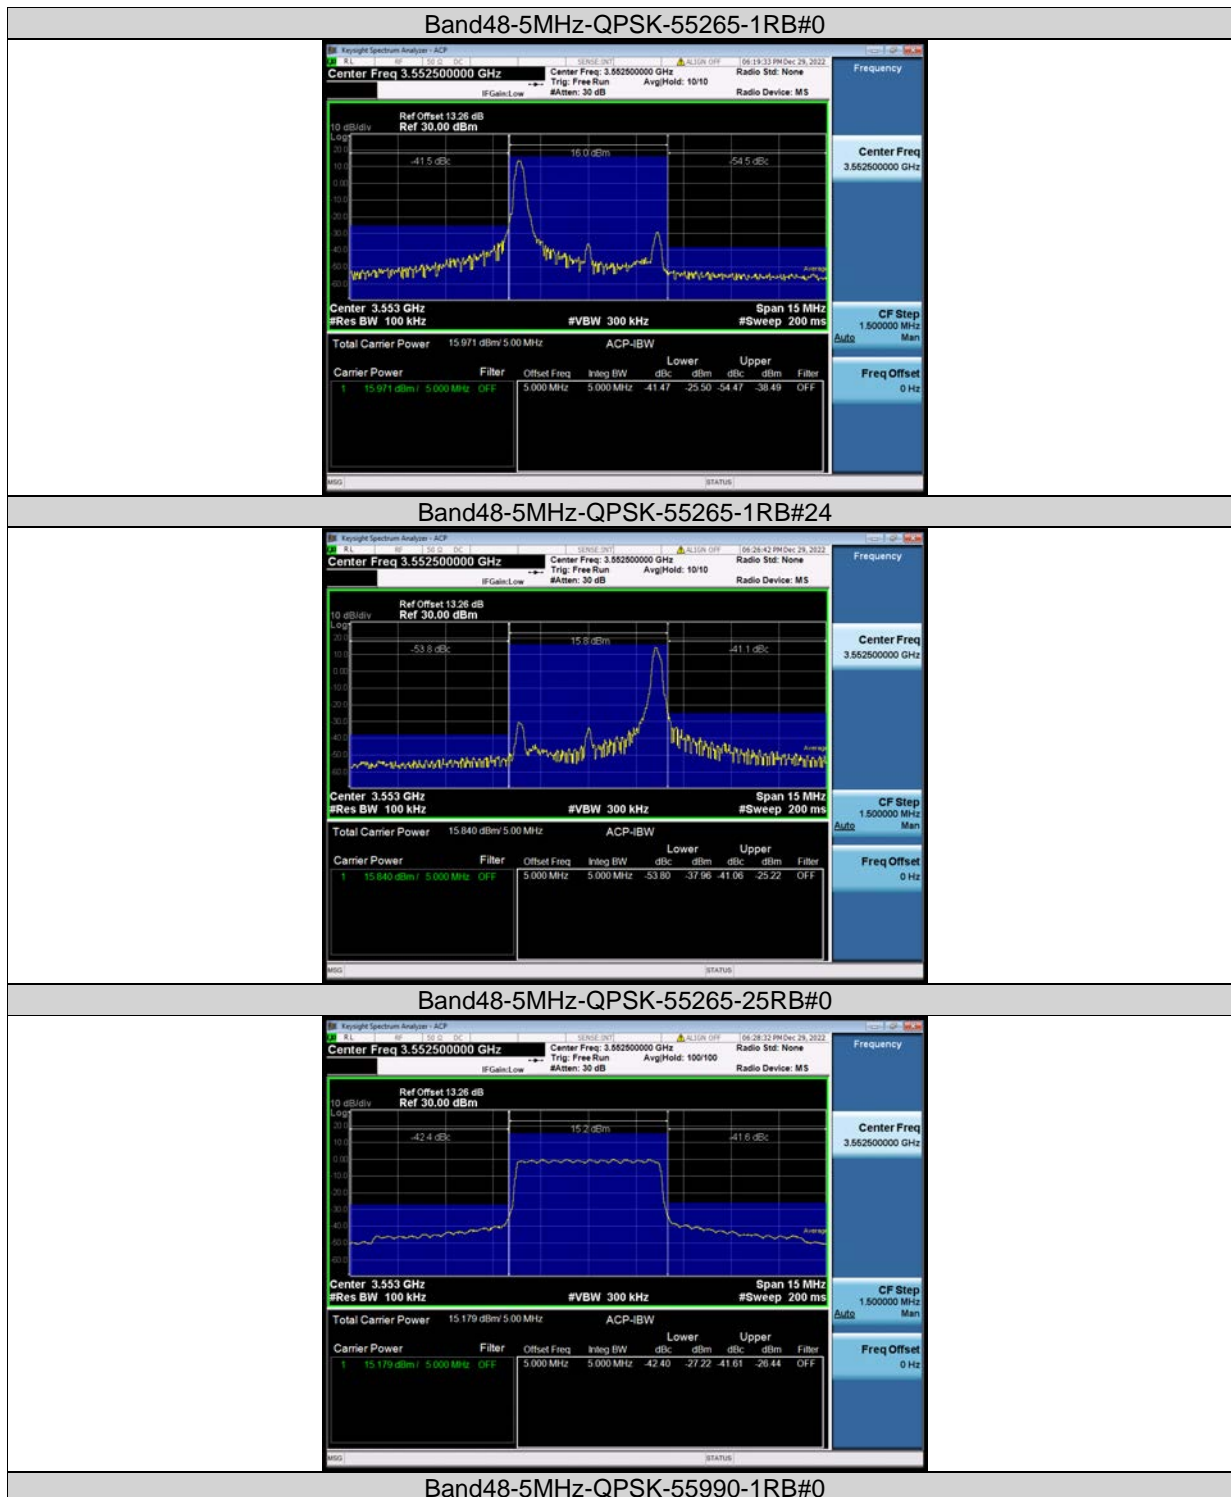

TEST GRAPHS