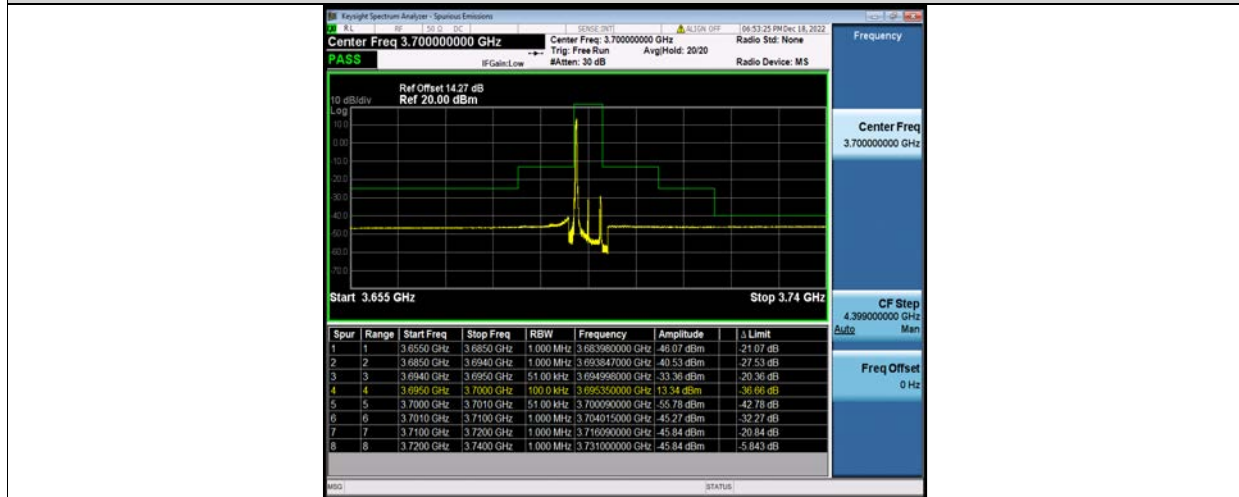

Band48-5MHz-16QAM-56715-1RB#24