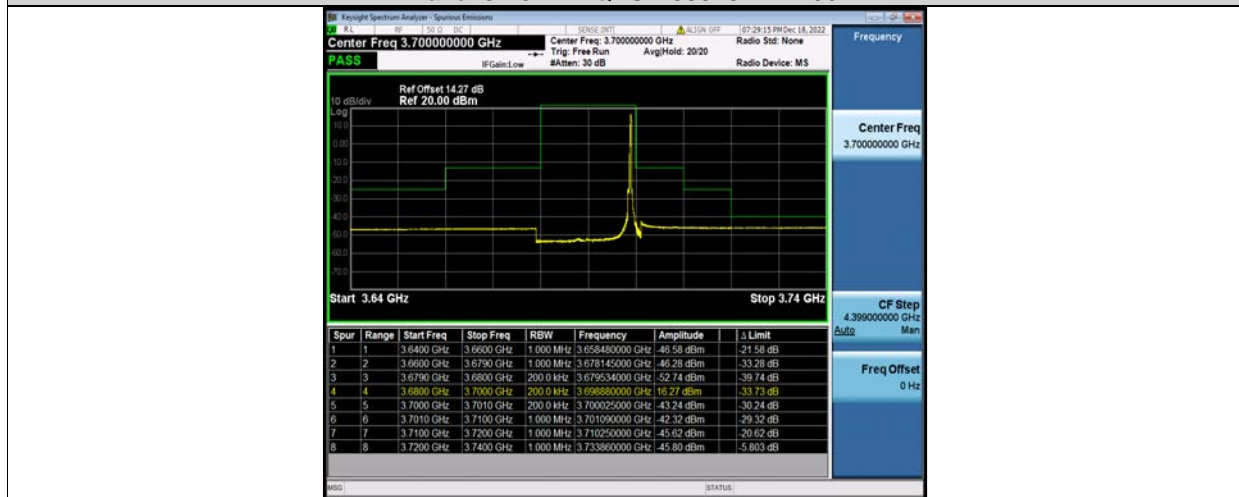

Band48-20MHz-QPSK-56640-100RB#0

BV 7Layers Communications Technology (Shenzhen) Co., Ltd

No.B102, Dazu Chuangxin Mansion, North of Beihuan Avenue, North Area, Hi-Tech Industrial Park, Nanshan District, Shenzhen, Guangdong, China

Tel: +86 755 8869 6566
Fax: +86 755 8869 6577
Email: customerservice.sw@bureauveritas.com