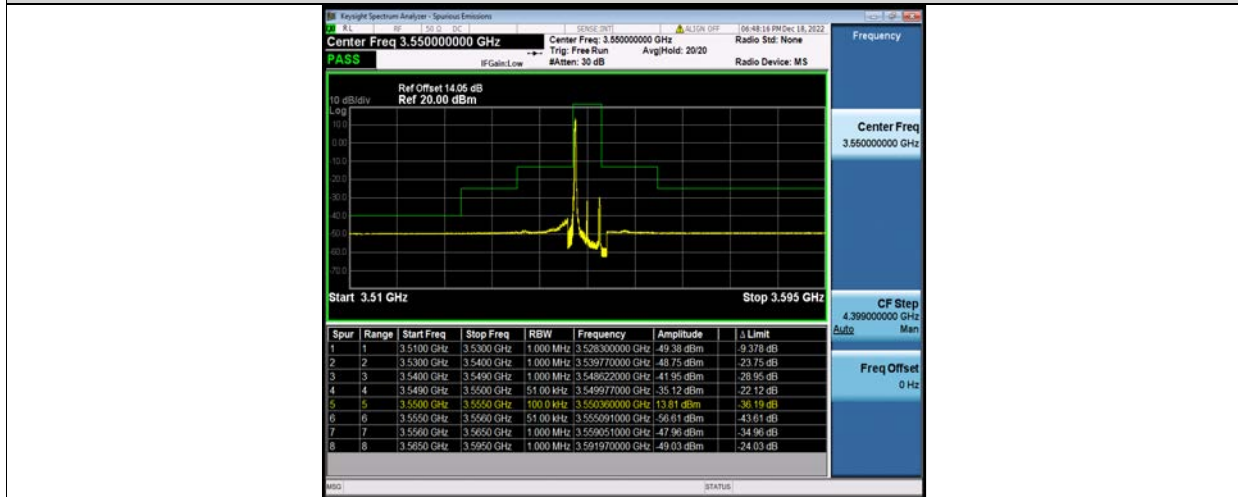

BUREAU VERITAS

Test Report No.: W7L-P23100014RF10

Band48-5MHz-16QAM-55265-1RB#0

Band48-5MHz-16QAM-55265-1RB#24

Band48-5MHz-16QAM-55265-25RB#0

BV 7Layers Communications Technology (Shenzhen) Co., Ltd

No.B102, Dazu Chuangxin Mansion, North of Beihuan Avenue, North Area, Hi-Tech Industrial Park, Nanshan District, Shenzhen, Guangdong, China