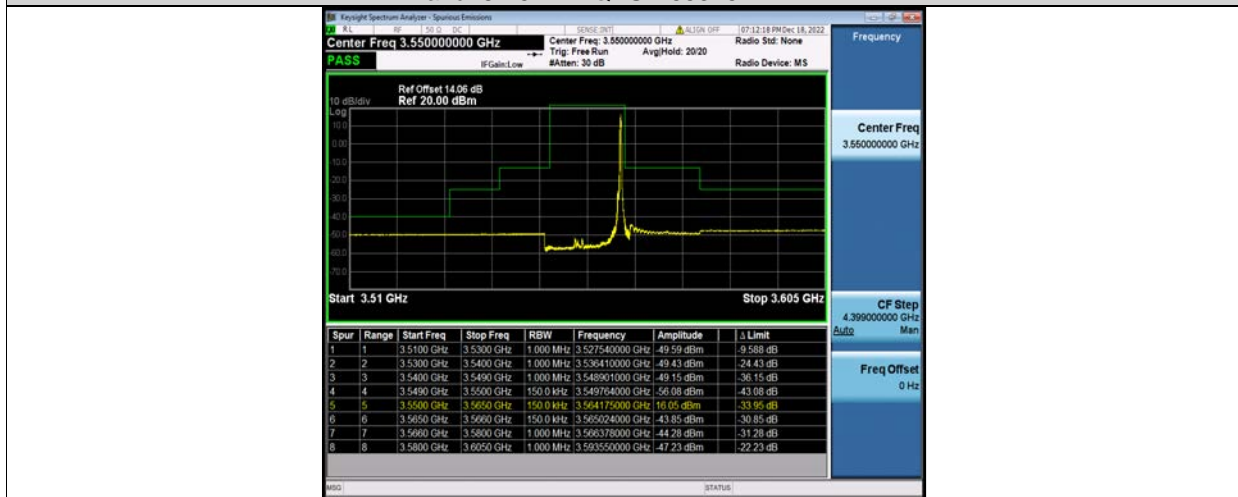

Band48-15MHz-QPSK-55315-75RB#0