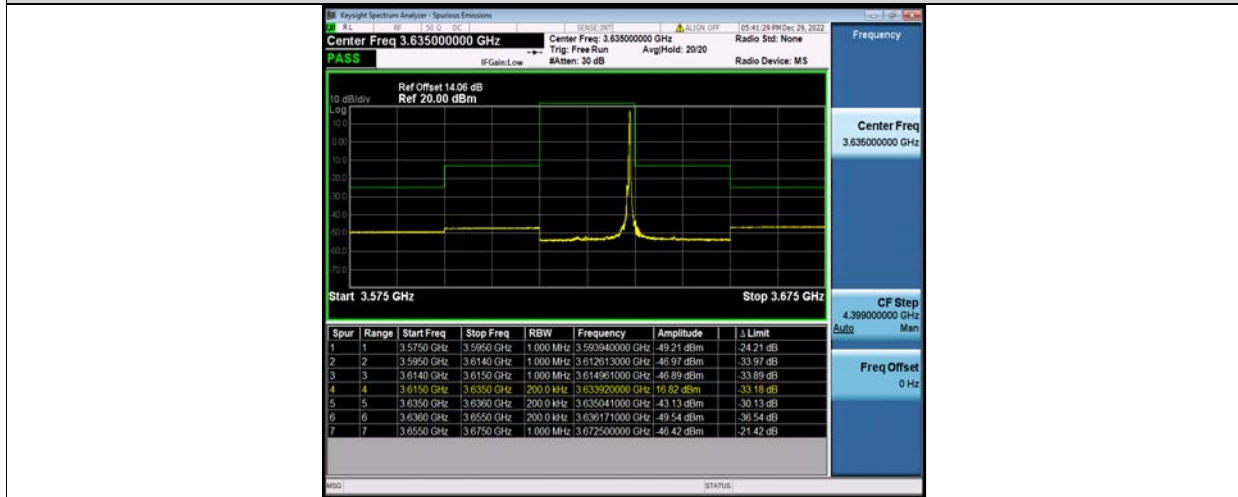

BUREAU VERITAS

Test Report No.: W7L-P23100014RF10

Band48-20MHz-QPSK-55990-1RB#0

Band48-20MHz-QPSK-55990-1RB#99

Band48-20MHz-QPSK-55990-100RB#0

BV 7Layers Communications Technology (Shenzhen) Co., Ltd

No.B102, Dazu Chuangxin Mansion, North of Beihuan Avenue, North Area, Hi-Tech Industrial Park, Nanshan District, Shenzhen, Guangdong, China