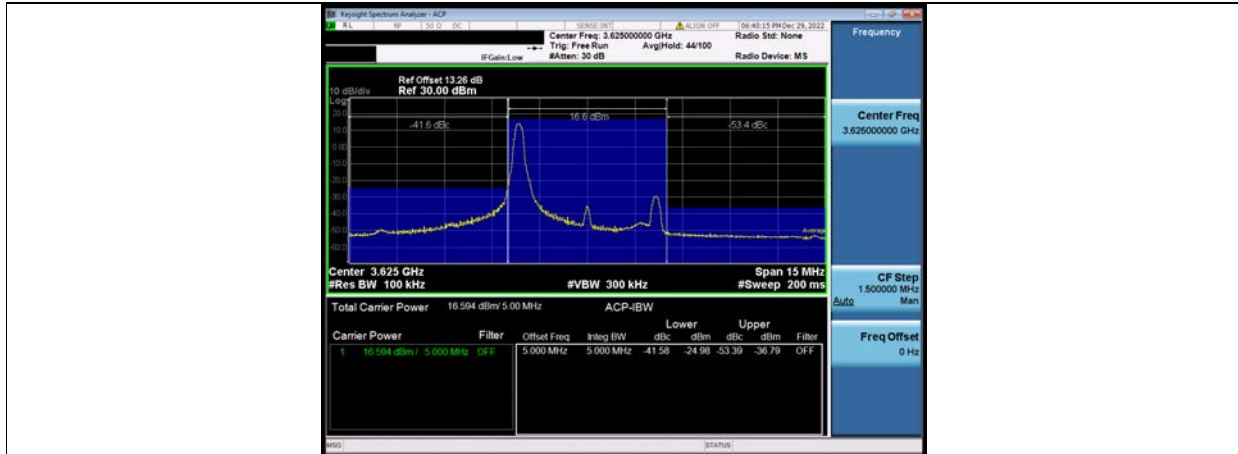

BUREAU VERITAS

Test Report No.: W7L-P23100014RF10

Band48-5MHz-QPSK-55990-1RB#24