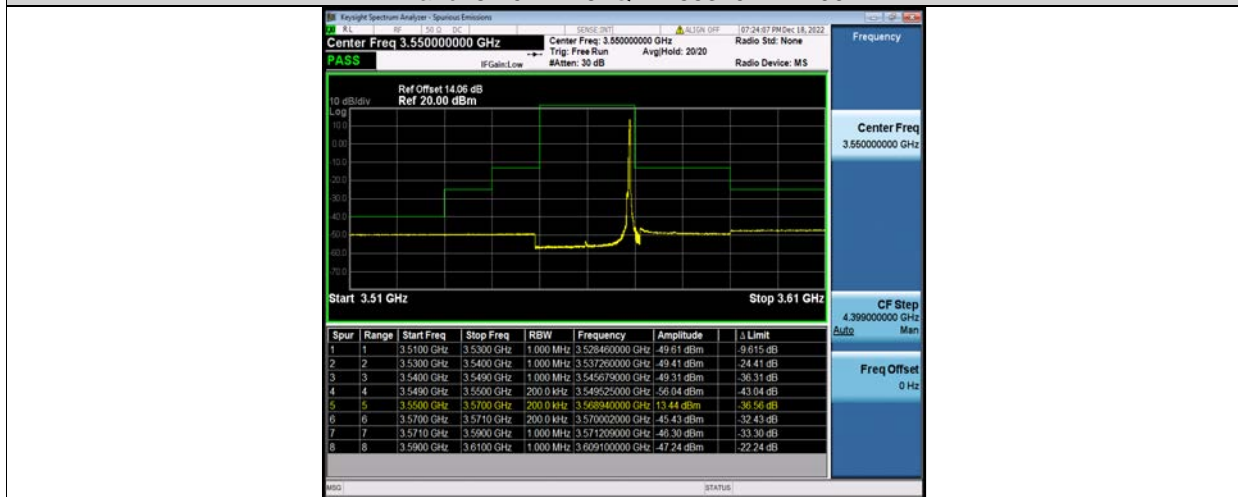

Band48-20MHz-64QAM-55340-100RB#0