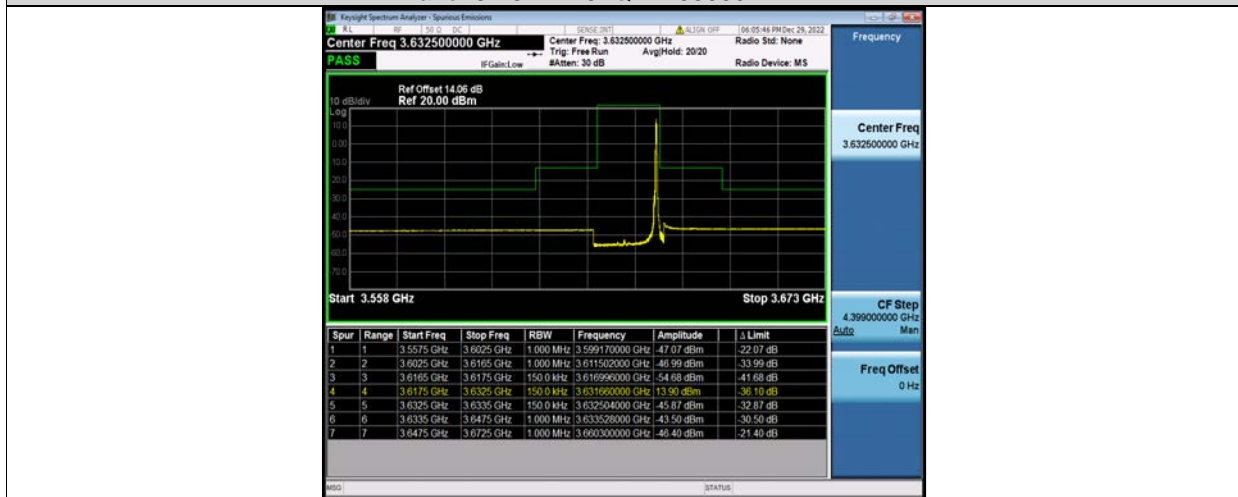

Band48-15MHz-64QAM-55990-75RB#0

BV 7Layers Communications Technology (Shenzhen) Co., Ltd

No.B102, Dazu Chuangxin Mansion, North of Beihuan Avenue, North Area, Hi-Tech Industrial Park, Nanshan District, Shenzhen, Guangdong, China

Tel: +86 755 8869 6566
Fax: +86 755 8869 6577
Email: customerservice.sw@bureauveritas.com