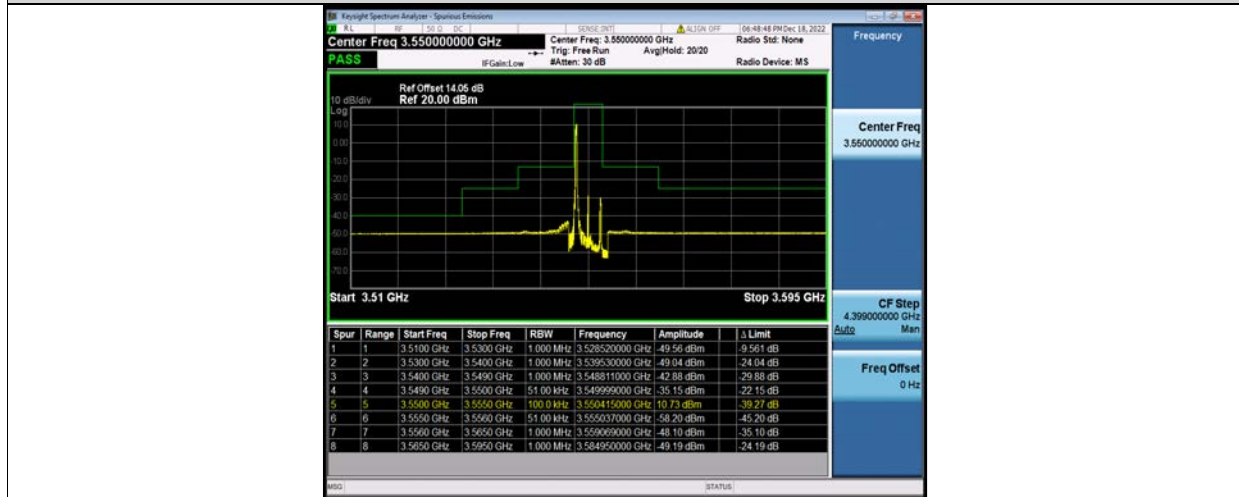

Band48-5MHz-64QAM-55265-1RB#0

Band48-5MHz-64QAM-55265-1RB#24

Band48-5MHz-64QAM-55265-25RB#0

BV 7Layers Communications Technology (Shenzhen) Co., Ltd

No.B102, Dazu Chuangxin Mansion, North of Beihuan Avenue, North Area, Hi-Tech Industrial Park, Nanshan District, Shenzhen, Guangdong, China