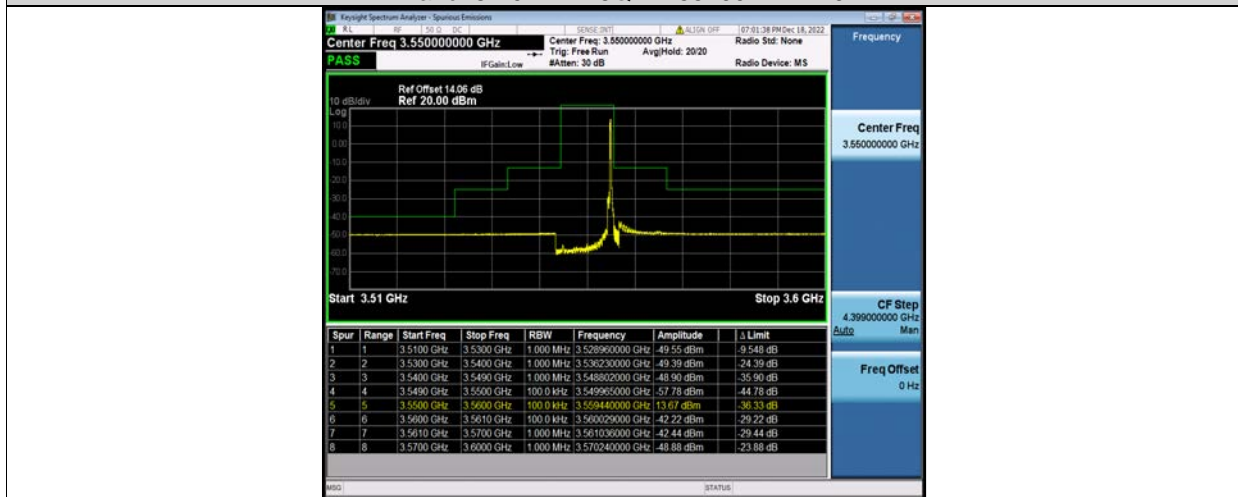

Band48-10MHz-16QAM-55290-50RB#0

BV 7Layers Communications Technology (Shenzhen) Co., Ltd

No.B102, Dazu Chuangxin Mansion, North of Beihuan Avenue, North Area, Hi-Tech Industrial Park, Nanshan District, Shenzhen, Guangdong, China

Tel: +86 755 8869 6566
Fax: +86 755 8869 6577
Email: customerservice.sw@bureauveritas.com