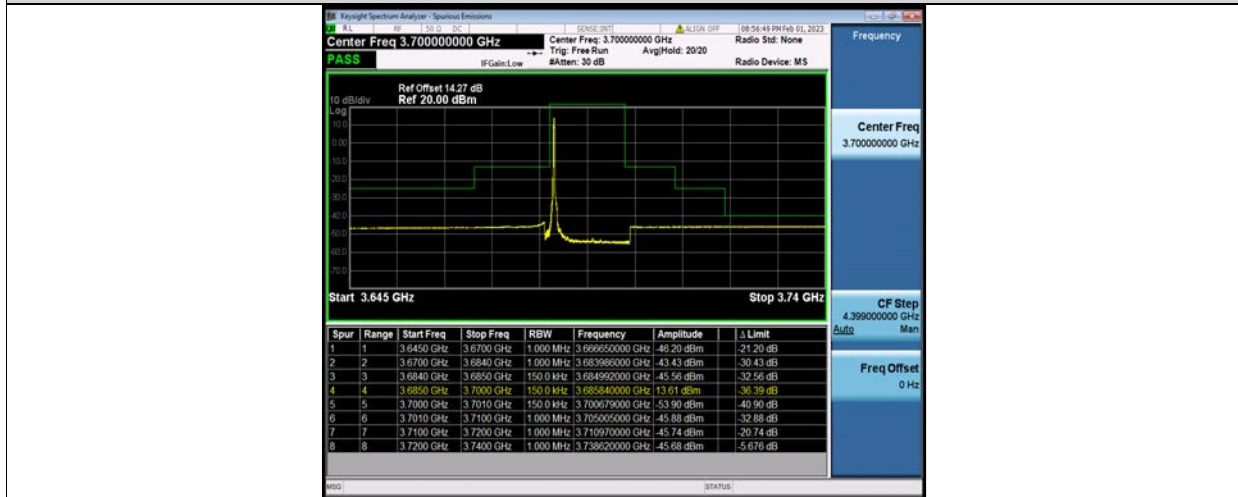

BUREAU VERITAS

Test Report No.: W7L-P23100014RF10

Band48-15MHz-64QAM-56665-1RB#0

Band48-15MHz-64QAM-56665-1RB#74

Band48-15MHz-64QAM-56665-75RB#0

BV 7Layers Communications Technology (Shenzhen) Co., Ltd

No.B102, Dazu Chuangxin Mansion, North of Beihuan Avenue, North Area, Hi-Tech Industrial Park, Nanshan District, Shenzhen, Guangdong, China