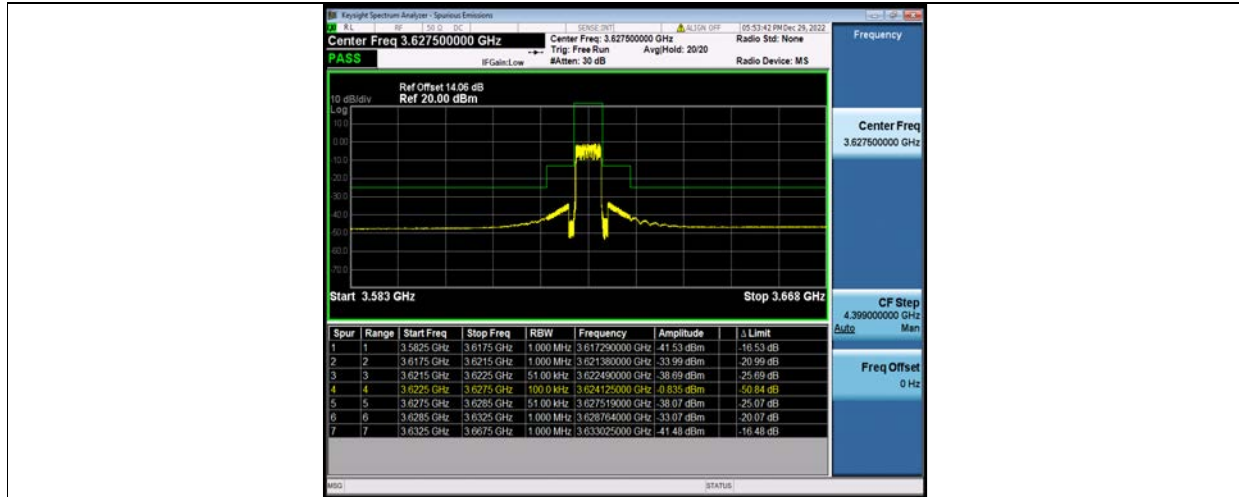

Band48-5MHz-16QAM-56715-1RB#0