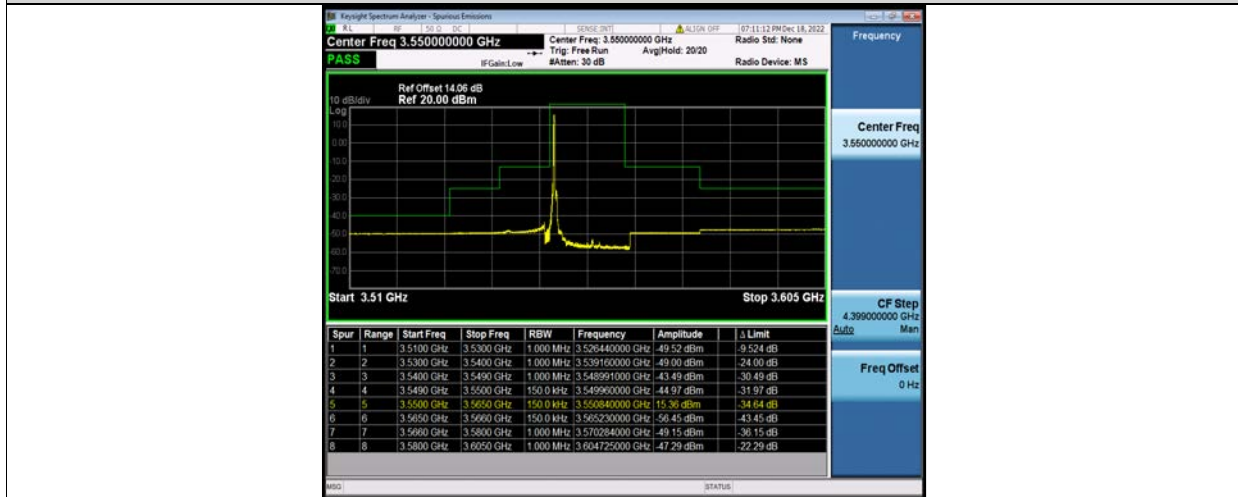

Band48-15MHz-16QAM-55315-1RB#74