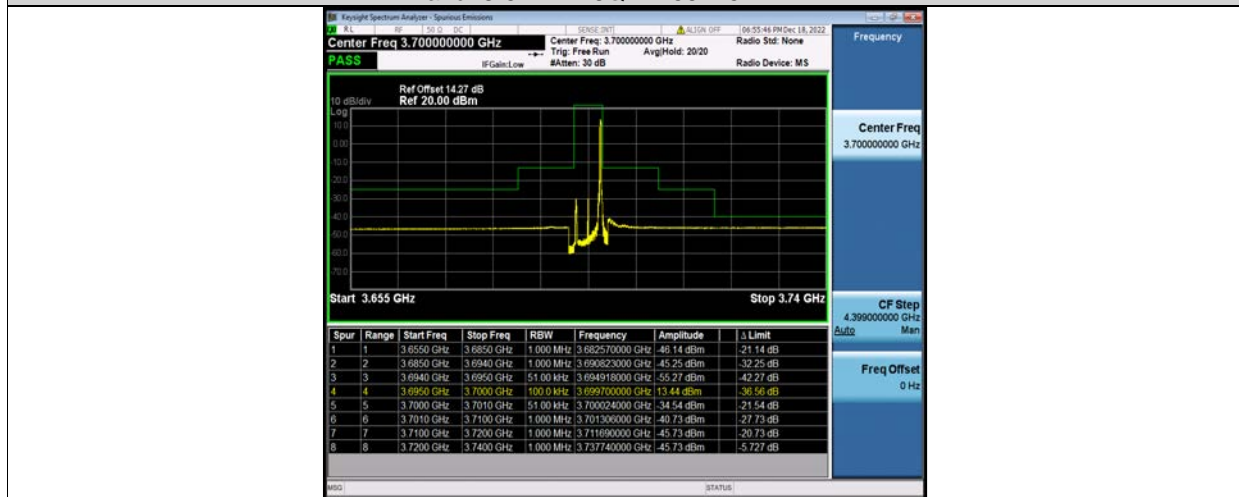

Band48-5MHz-16QAM-56715-25RB#0