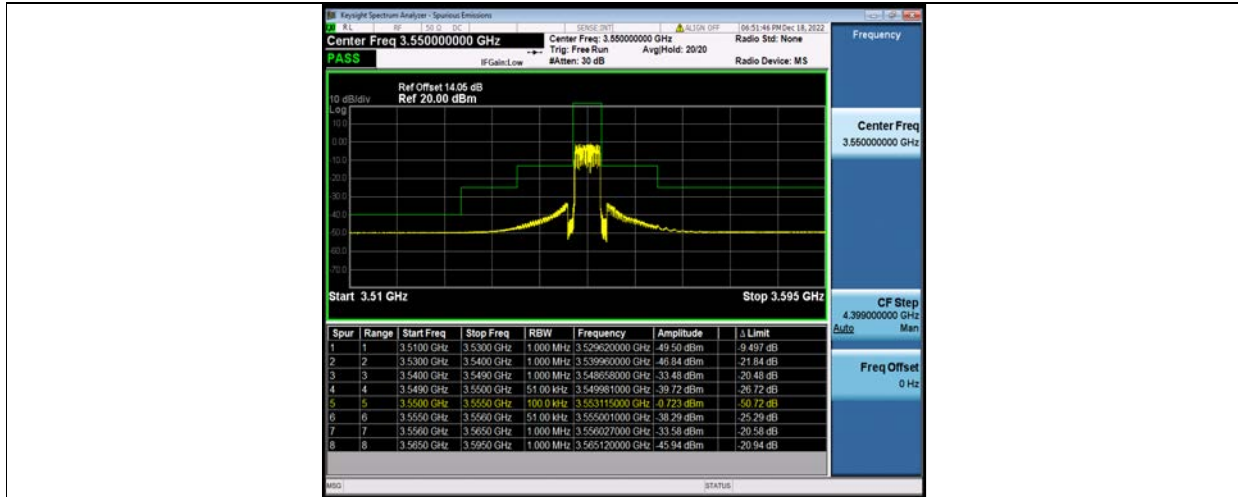

BUREAU VERITAS

Test Report No.: W7L-P23100014RF10

Band48-5MHz-64QAM-5590-1RB#0