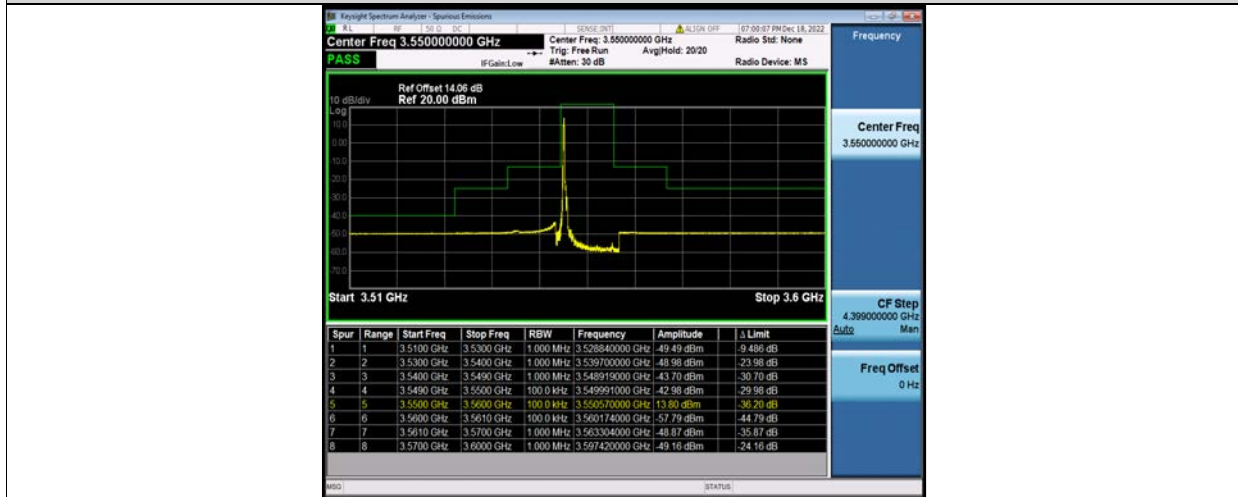

Band48-10MHz-16QAM-55290-1RB#49