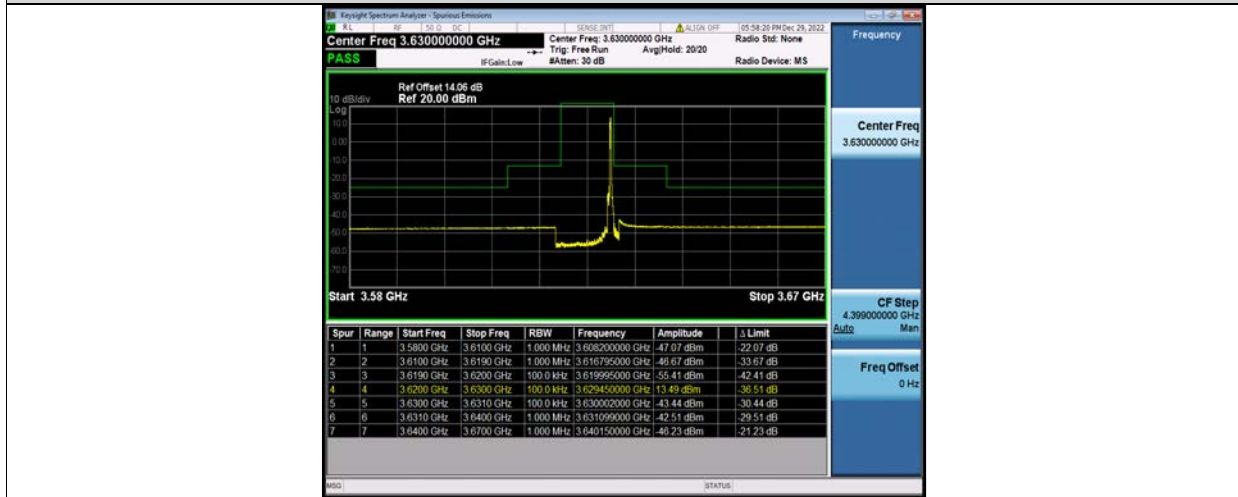

BUREAU VERITAS

Test Report No.: W7L-P23100014RF10

Band48-10MHz-16QAM-55990-1RB#0

Band48-10MHz-16QAM-55990-1RB#49

Band48-10MHz-16QAM-55990-50RB#0

BV 7Layers Communications Technology (Shenzhen) Co., Ltd

No.B102, Dazu Chuangxin Mansion, North of Beihuan Avenue, North Area, Hi-Tech Industrial Park, Nanshan District, Shenzhen, Guangdong, China