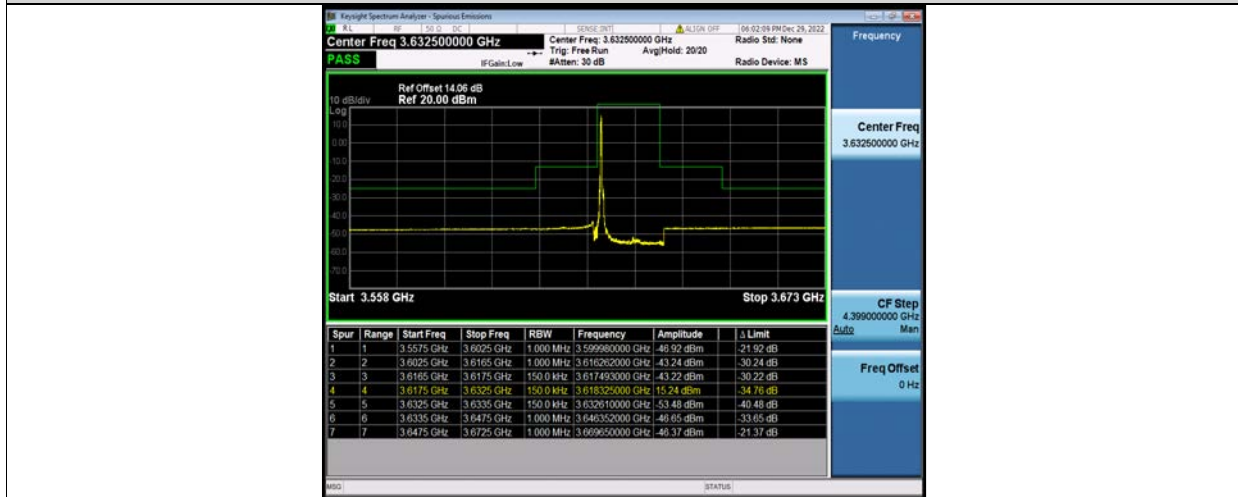

Band48-15MHz-QPSK-55990-1RB#0

Band48-15MHz-QPSK-55990-1RB#74

Band48-15MHz-QPSK-55990-75RB#0

BV 7Layers Communications Technology (Shenzhen) Co., Ltd

No.B102, Dazu Chuangxin Mansion, North of Beihuan Avenue, North Area, Hi-Tech Industrial Park, Nanshan District, Shenzhen, Guangdong, China