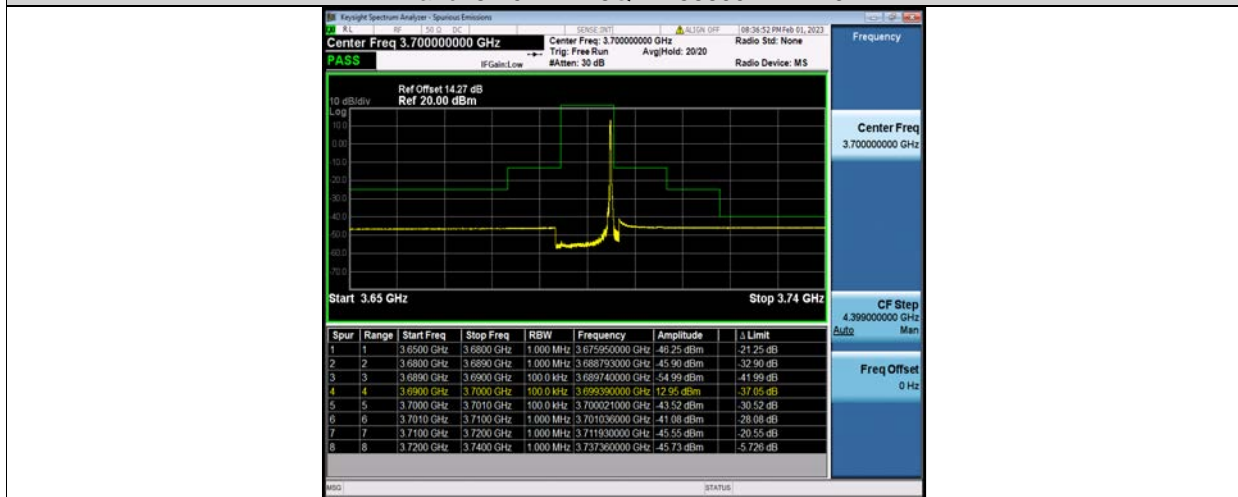

Band48-10MHz-16QAM-56690-50RB#0

BV 7Layers Communications Technology (Shenzhen) Co., Ltd

No.B102, Dazu Chuangxin Mansion, North of Beihuan Avenue, North Area, Hi-Tech Industrial Park, Nanshan District, Shenzhen, Guangdong, China

Tel: +86 755 8869 6566
Fax: +86 755 8869 6577
Email: customerservice.sw@bureauveritas.com