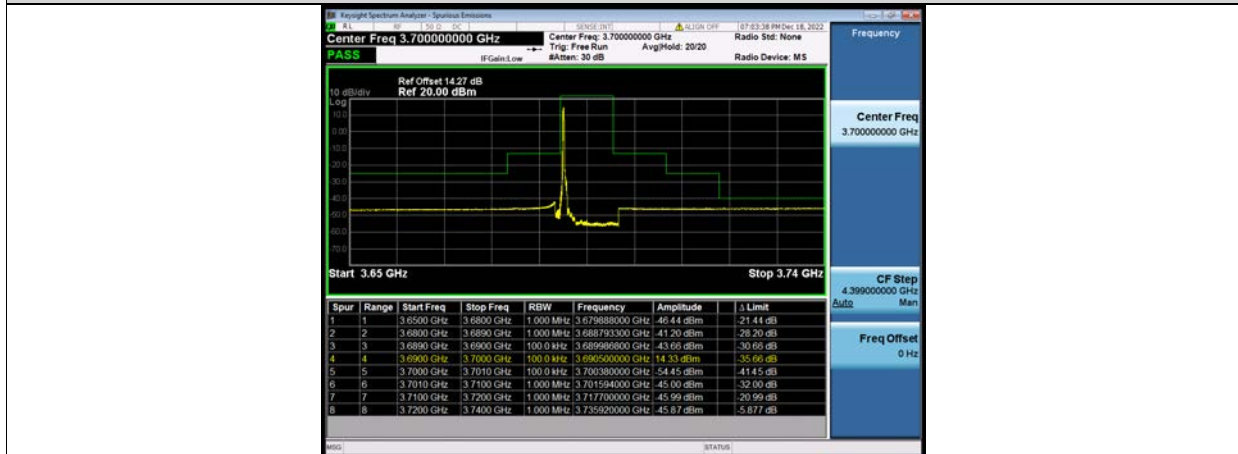

Band48-10MHz-QPSK-56690-1RB#49