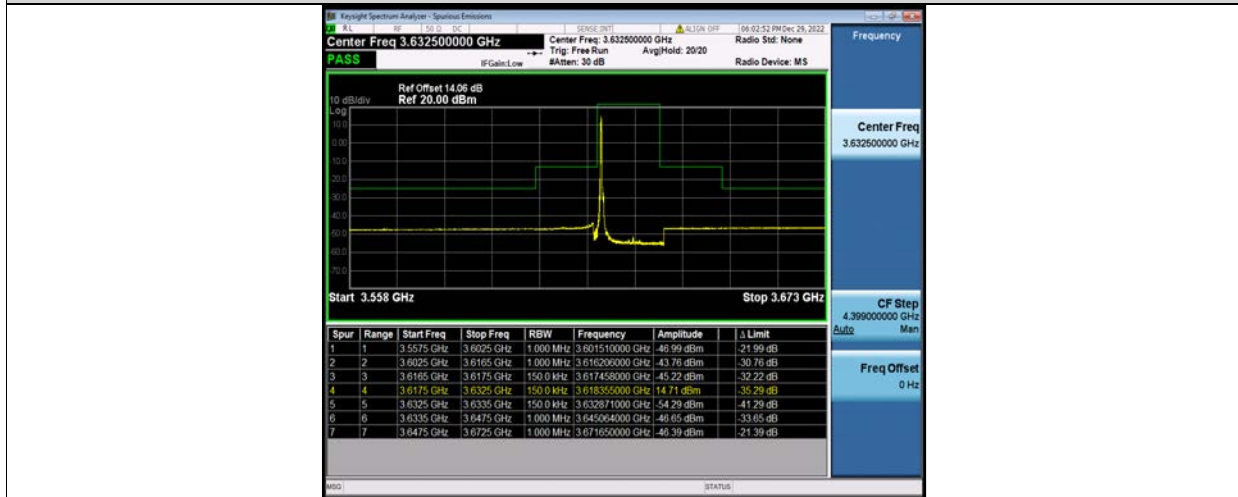

Band48-15MHz-16QAM-55990-1RB#74