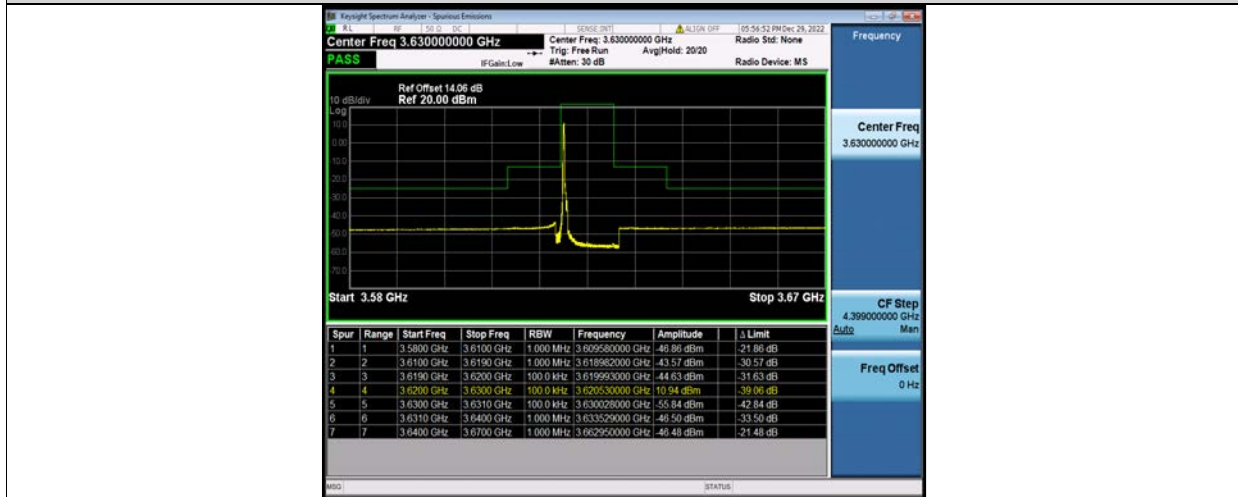

Band48-10MHz-64QAM-55990-1RB#49