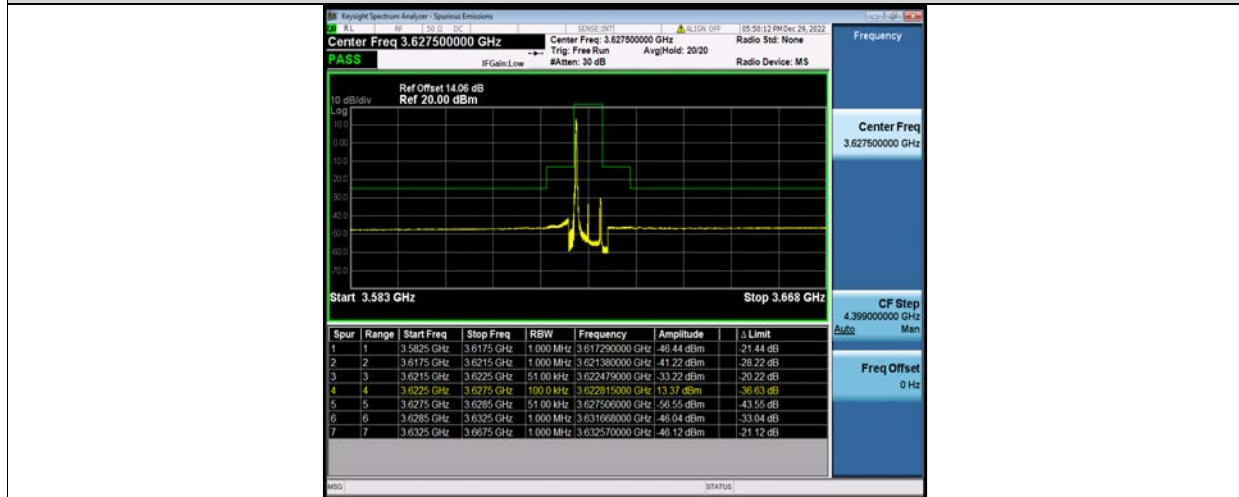

Band48-5MHz-16QAM-5590-1RB#24