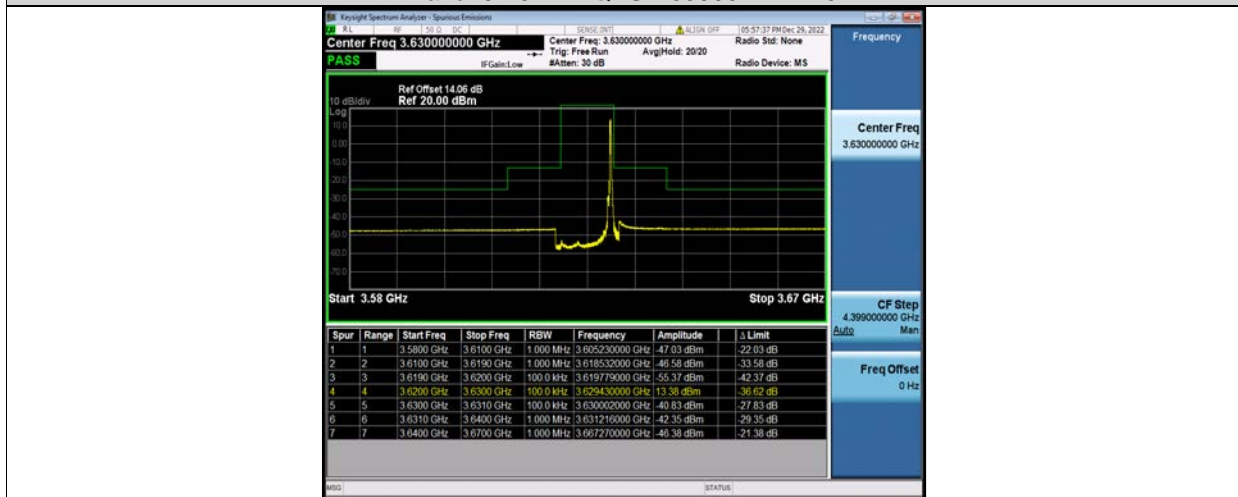

Band48-10MHz-QPSK-55990-1RB#0

Band48-10MHz-QPSK-55990-1RB#49

Band48-10MHz-QPSK-55990-50RB#0

BV 7Layers Communications Technology (Shenzhen) Co., Ltd

No.B102, Dazu Chuangxin Mansion, North of Beihuan Avenue, North Area, Hi-Tech Industrial Park, Nanshan District, Shenzhen, Guangdong, China