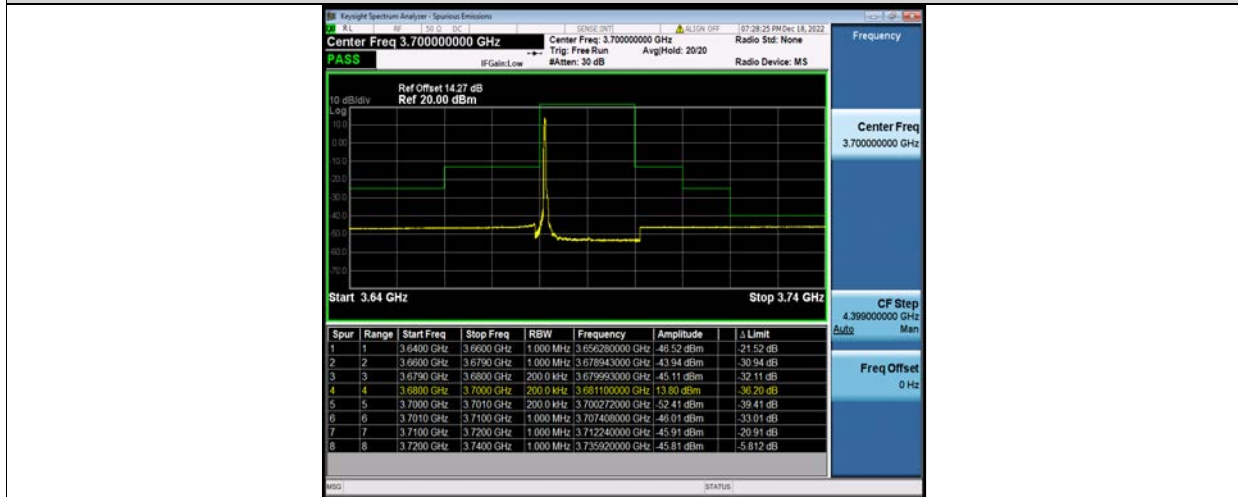

Band48-20MHz-64QAM-56640-1RB#99