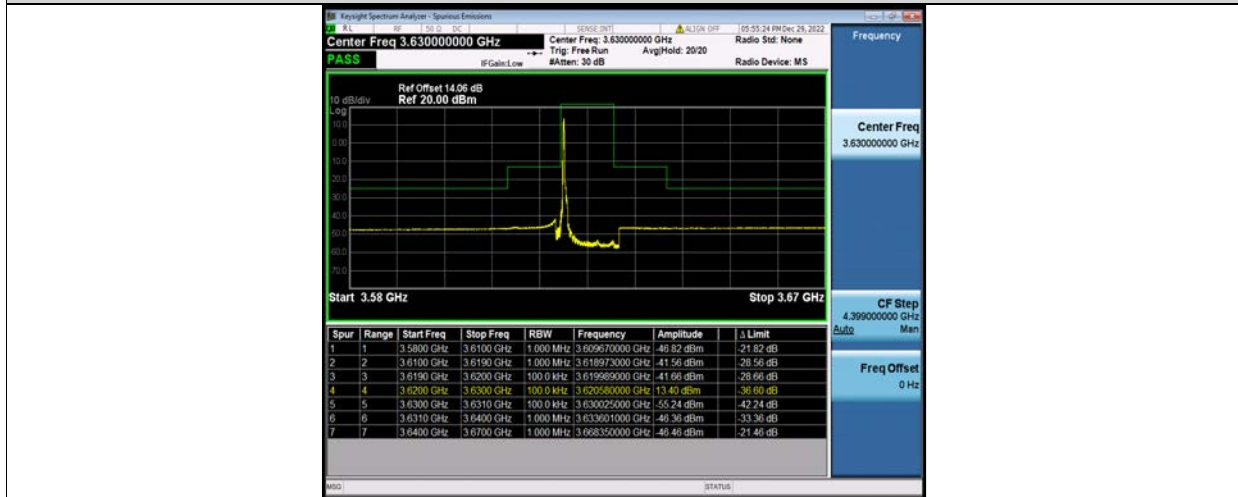

Band48-10MHz-QPSK-55990-1RB#0

Band48-10MHz-QPSK-55990-1RB#49

Band48-10MHz-QPSK-55990-50RB#0

BV 7Layers Communications Technology (Shenzhen) Co., Ltd

No.B102, Dazu Chuangxin Mansion, North of Beihuan Avenue, North Area, Hi-Tech Industrial Park, Nanshan District, Shenzhen, Guangdong, China