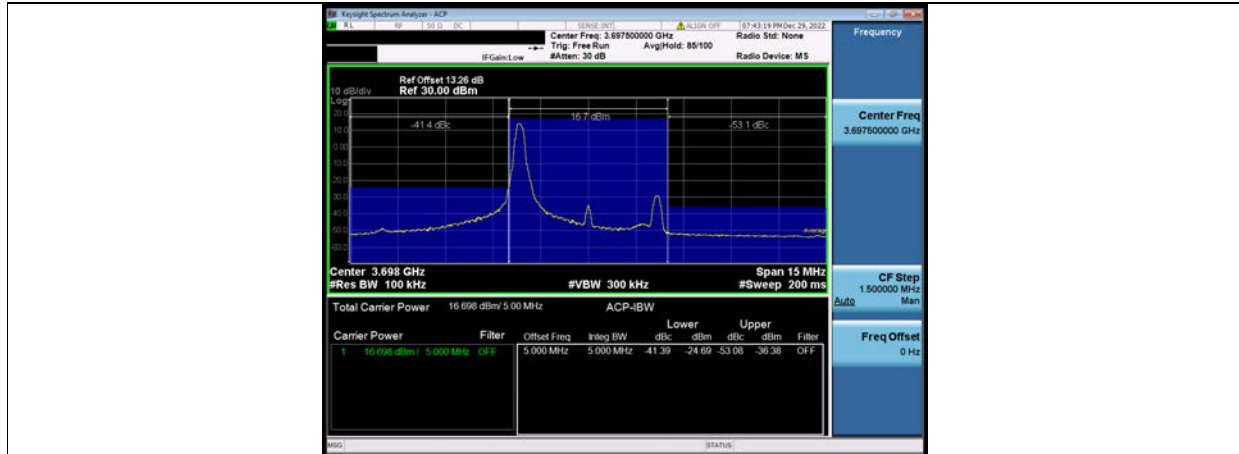

Band48-5MHz-QPSK-56715-1RB#24