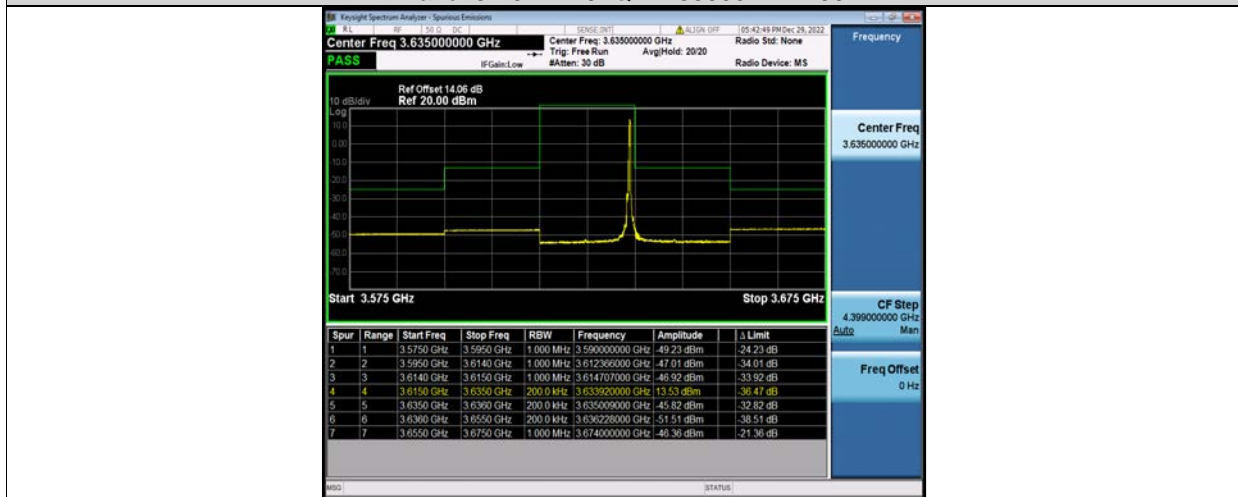

Band48-20MHz-64QAM-55990-1RB#0

Band48-20MHz-64QAM-55990-1RB#99

Band48-20MHz-64QAM-55990-100RB#0

BV 7Layers Communications Technology (Shenzhen) Co., Ltd

No.B102, Dazu Chuangxin Mansion, North of Beihuan Avenue, North Area, Hi-Tech Industrial Park, Nanshan District, Shenzhen, Guangdong, China