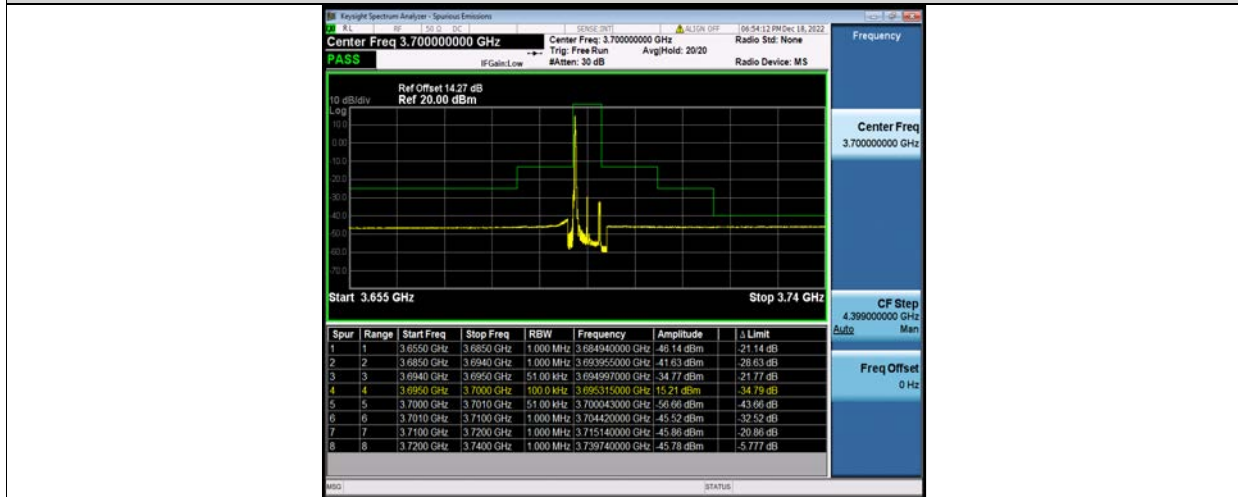

Band48-5MHz-64QAM-56715-1RB#24