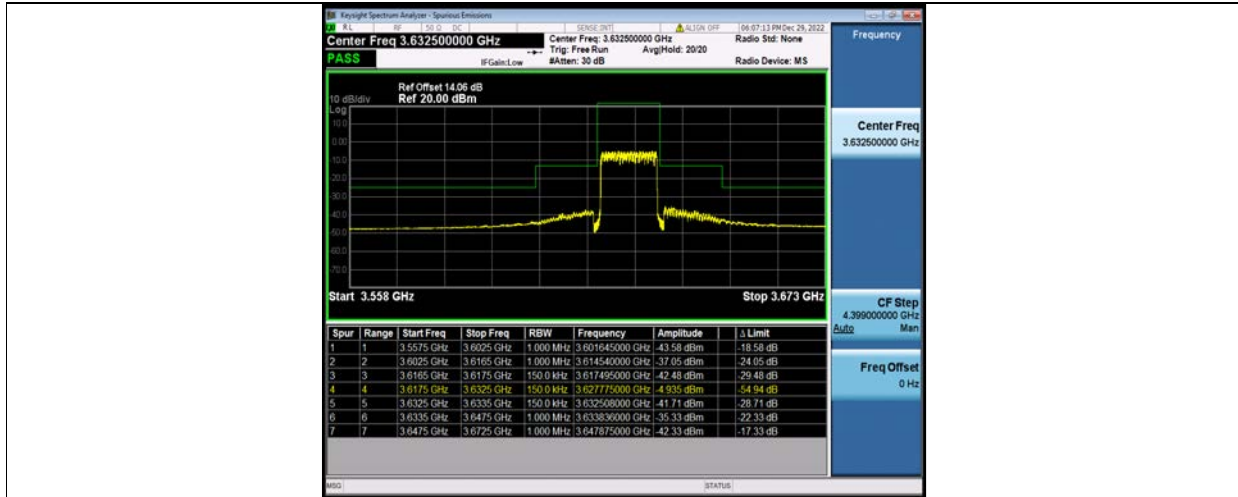

BUREAU VERITAS

Test Report No.: W7L-P23100014RF10

Band48-15MHz-16QAM-56665-1RB#0