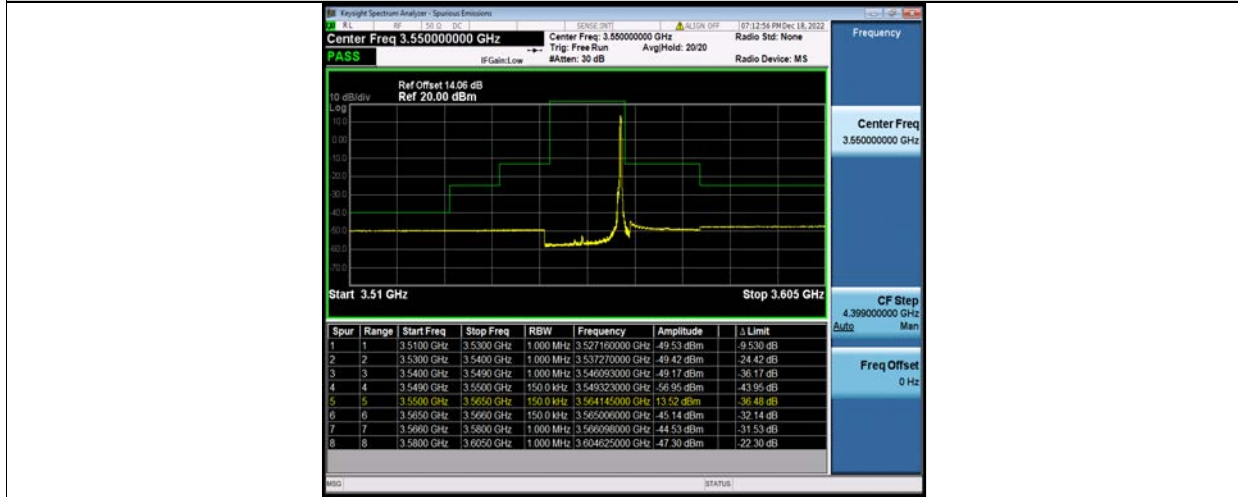

Band48-15MHz-16QAM-55315-75RB#0