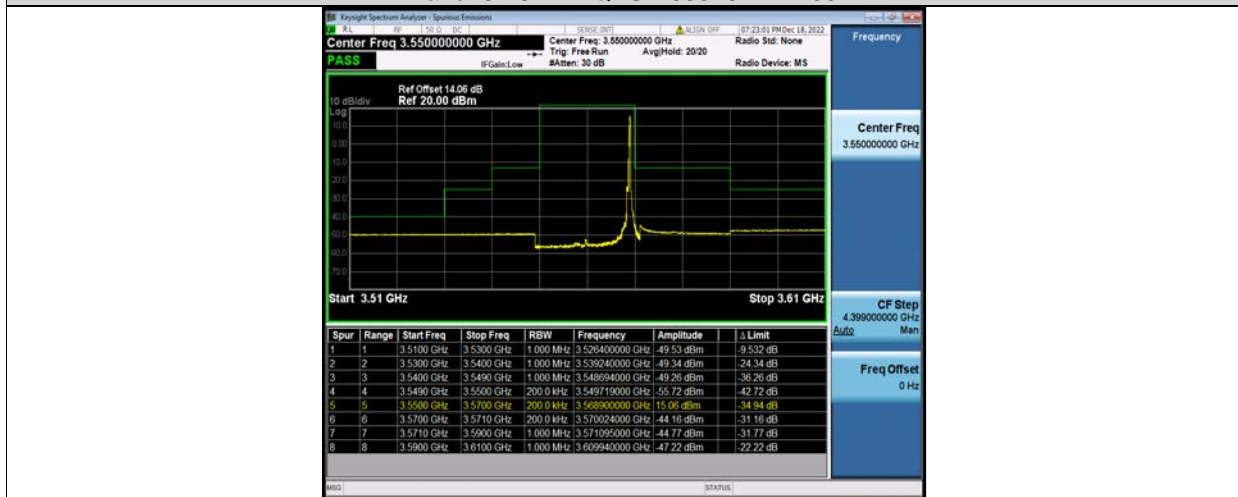

Band48-20MHz-QPSK-55340-100RB#0

BV 7Layers Communications Technology (Shenzhen) Co., Ltd

No.B102, Dazu Chuangxin Mansion, North of Beihuan Avenue, North Area, Hi-Tech Industrial Park, Nanshan District, Shenzhen, Guangdong, China

Tel: +86 755 8869 6566
Fax: +86 755 8869 6577
Email: customerservice.sw@bureauveritas.com