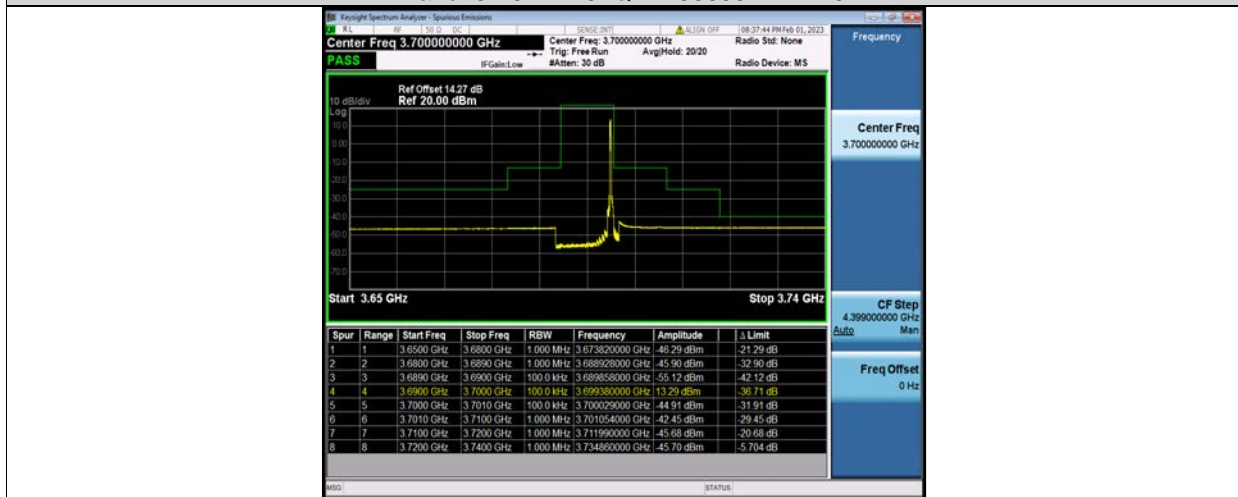

BUREAU VERITAS

Test Report No.: W7L-P23100014RF10

Band48-10MHz-64QAM-56690-1RB#0

Band48-10MHz-64QAM-56690-1RB#49

Band48-10MHz-64QAM-56690-50RB#0

BV 7Layers Communications Technology (Shenzhen) Co., Ltd

No.B102, Dazu Chuangxin Mansion, North of Beihuan Avenue, North Area, Hi-Tech Industrial Park, Nanshan District, Shenzhen, Guangdong, China