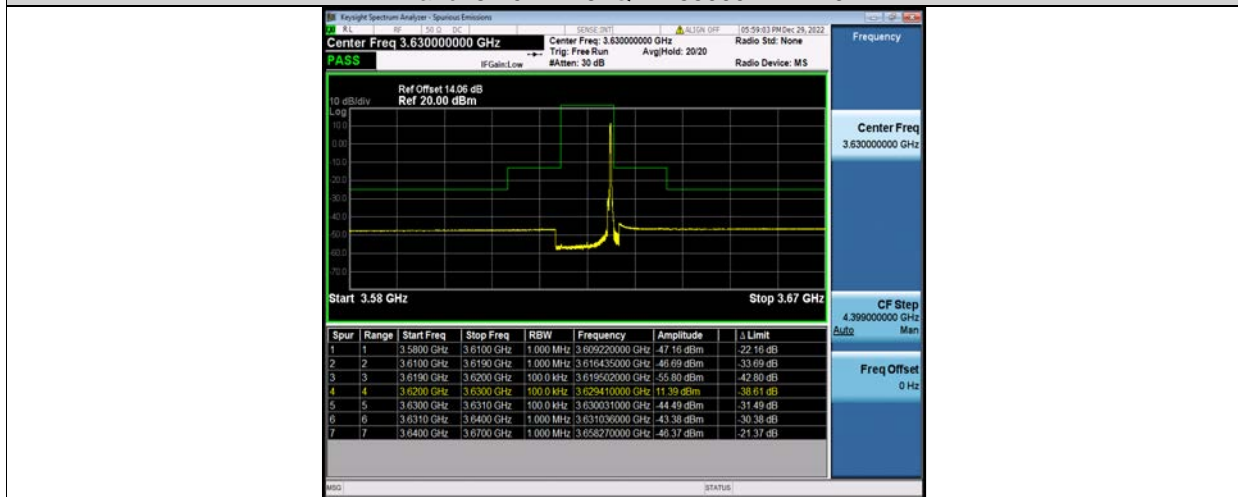

Band48-10MHz-64QAM-55990-50RB#0

BV 7Layers Communications Technology (Shenzhen) Co., Ltd

No.B102, Dazu Chuangxin Mansion, North of Beihuan Avenue, North Area, Hi-Tech Industrial Park, Nanshan District, Shenzhen, Guangdong, China

Tel: +86 755 8869 6566
Fax: +86 755 8869 6577
Email: customerservice.sw@bureauveritas.com