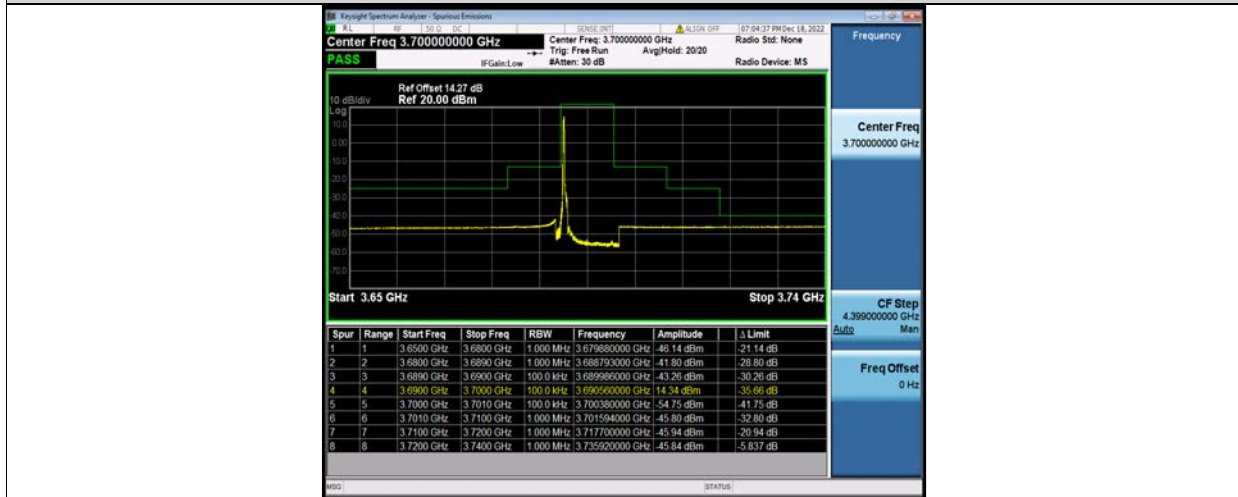

Band48-10MHz-16QAM-56690-1RB#49