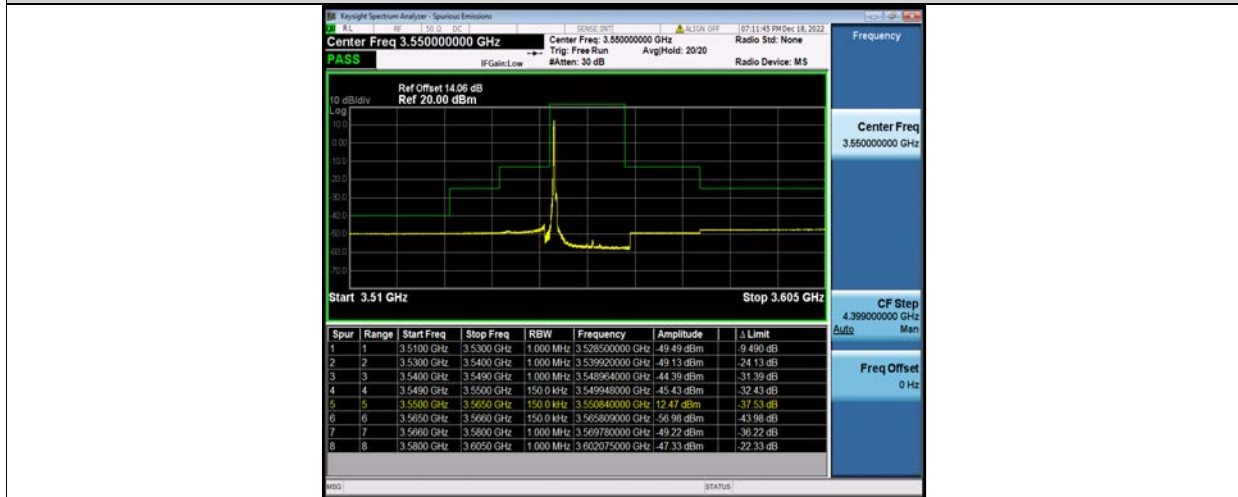

BUREAU VERITAS

Test Report No.: W7L-P23100014RF10

Band48-15MHz-64QAM-55315-1RB#0

Band48-15MHz-64QAM-55315-1RB#74

Band48-15MHz-64QAM-55315-75RB#0

BV 7Layers Communications Technology (Shenzhen) Co., Ltd

No.B102, Dazu Chuangxin Mansion, North of Beihuan Avenue, North Area, Hi-Tech Industrial Park, Nanshan District, Shenzhen, Guangdong, China