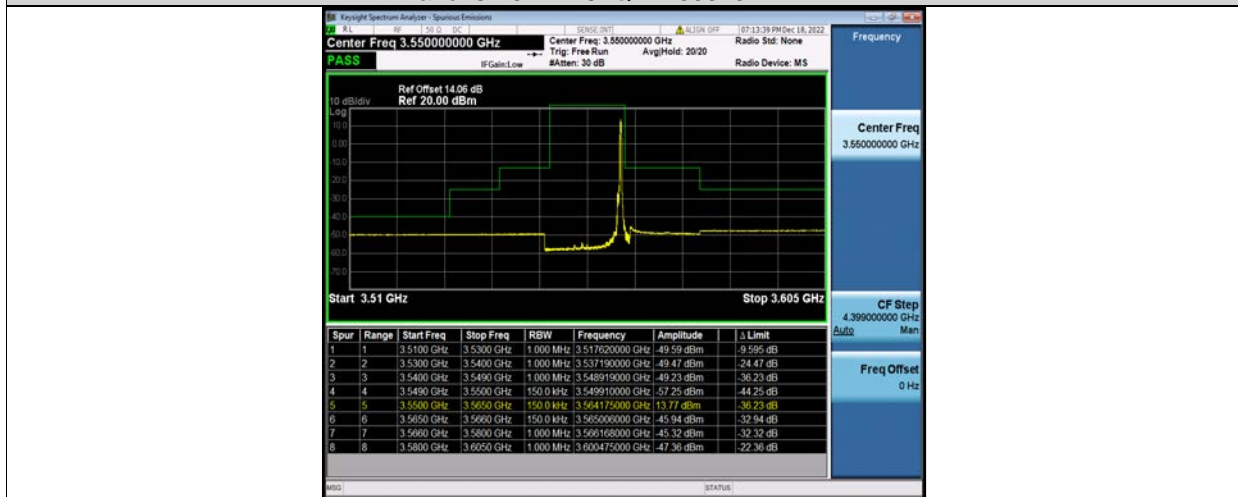

BUREAU VERITAS

Test Report No.: W7L-P23100014RF10

Band48-15MHz-64QAM-55315-1RB#0

Band48-15MHz-64QAM-55315-1RB#74

Band48-15MHz-64QAM-55315-75RB#0

BV 7Layers Communications Technology (Shenzhen) Co., Ltd

No.B102, Dazu Chuangxin Mansion, North of Beihuan Avenue, North Area, Hi-Tech Industrial Park, Nanshan District, Shenzhen, Guangdong, China