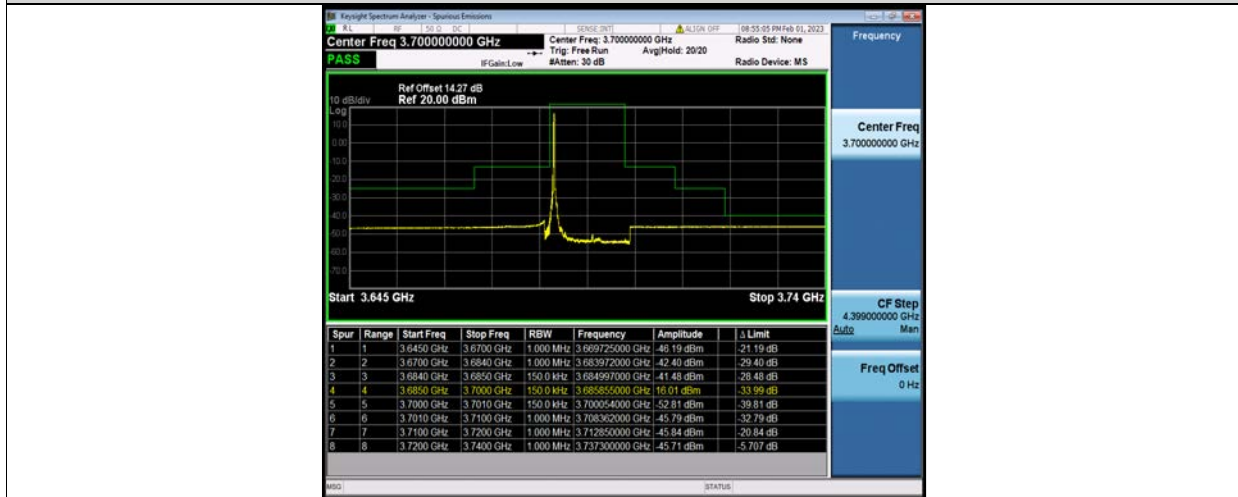

Band48-15MHz-QPSK-56665-1RB#74