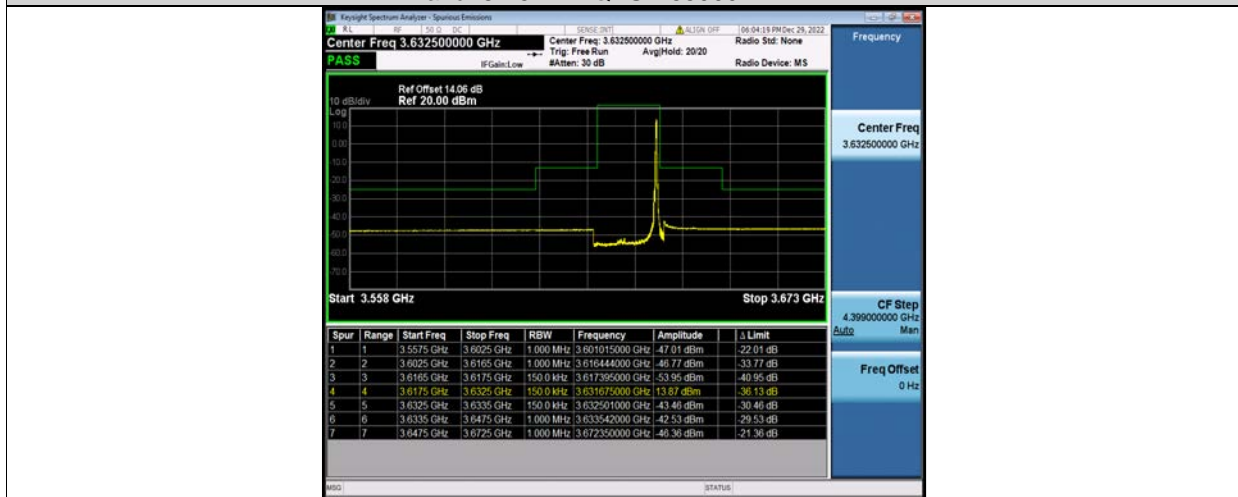

Band48-15MHz-QPSK-55990-1RB#0

Band48-15MHz-QPSK-55990-1RB#74

Band48-15MHz-QPSK-55990-75RB#0

BV 7Layers Communications Technology (Shenzhen) Co., Ltd

No.B102, Dazu Chuangxin Mansion, North of Beihuan Avenue, North Area, Hi-Tech Industrial Park, Nanshan District, Shenzhen, Guangdong, China