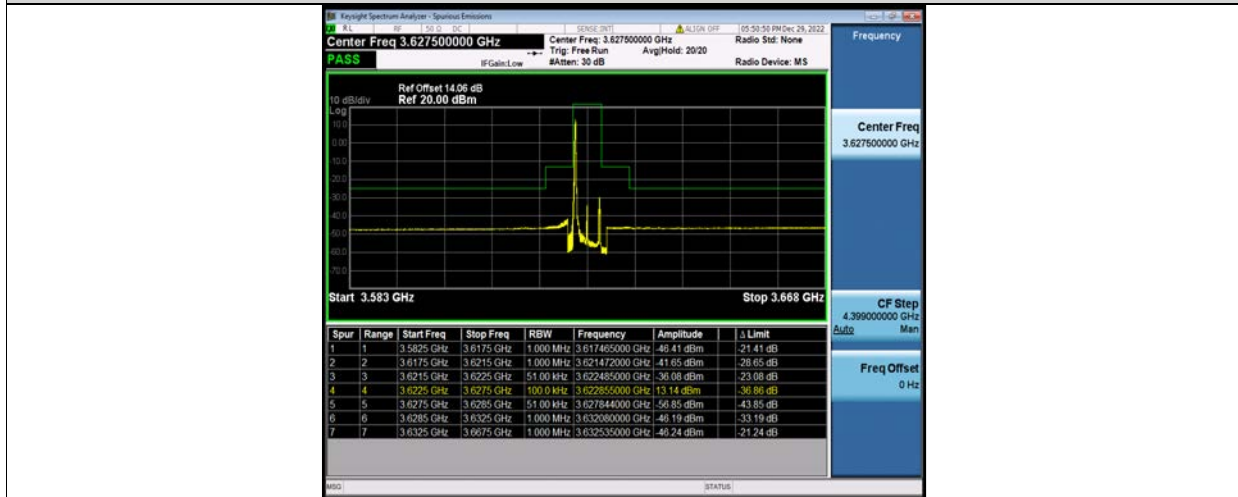

Band48-5MHz-64QAM-5590-1RB#24