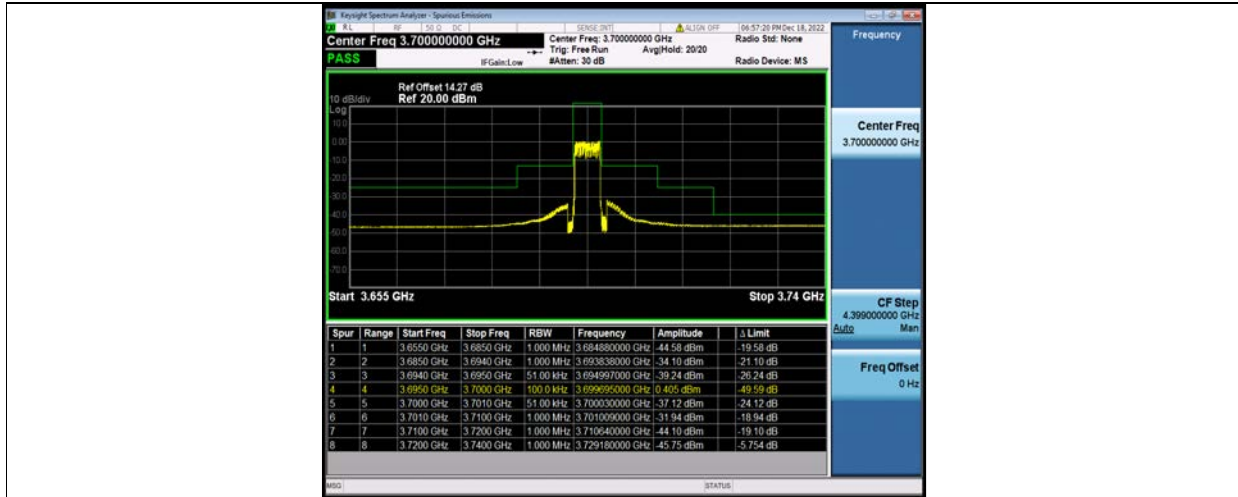

BUREAU VERITAS

Test Report No.: W7L-P23100014RF10

Band48-5MHz-16QAM-55265-1RB#0

Band48-5MHz-16QAM-55265-1RB#24

Band48-5MHz-16QAM-55265-25RB#0

BV 7Layers Communications Technology (Shenzhen) Co., Ltd

No.B102, Dazu Chuangxin Mansion, North of Beihuan Avenue, North Area, Hi-Tech Industrial Park, Nanshan District, Shenzhen, Guangdong, China