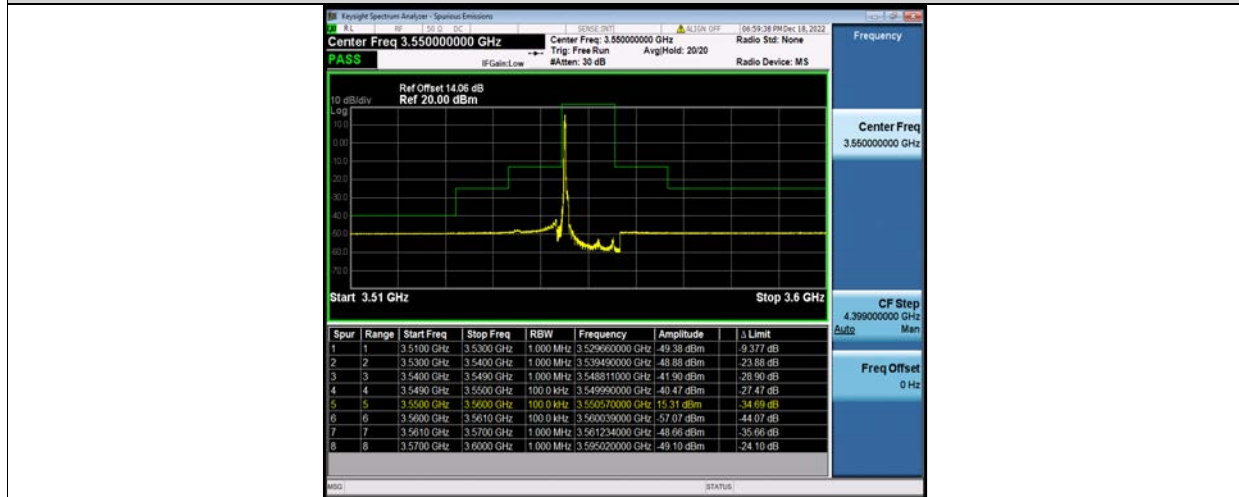

Band48-10MHz-QPSK-55290-1RB#49