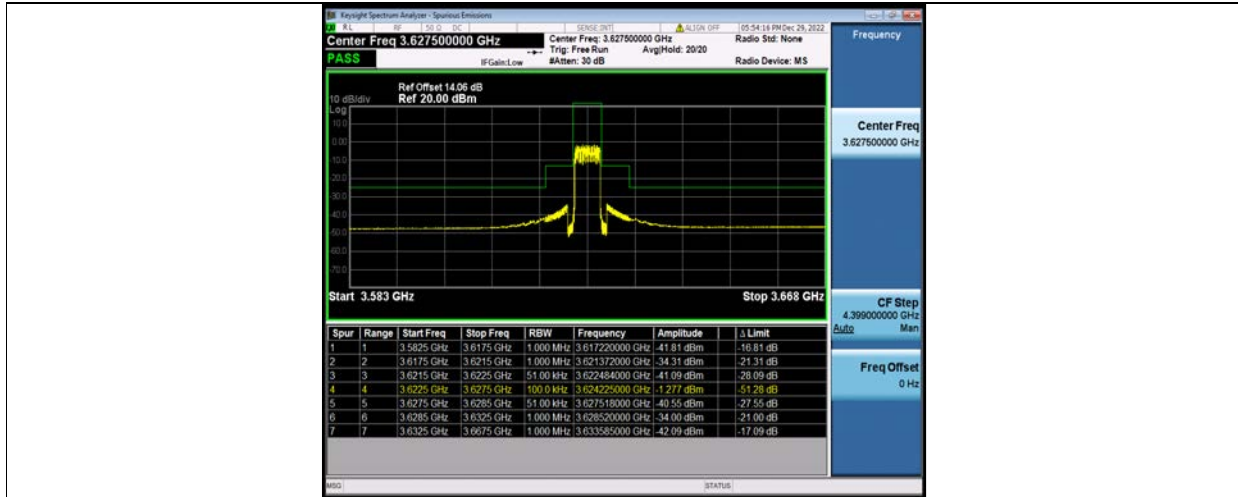

BUREAU VERITAS

Test Report No.: W7L-P23100014RF10

Band48-5MHz-64QAM-56715-1RB#0