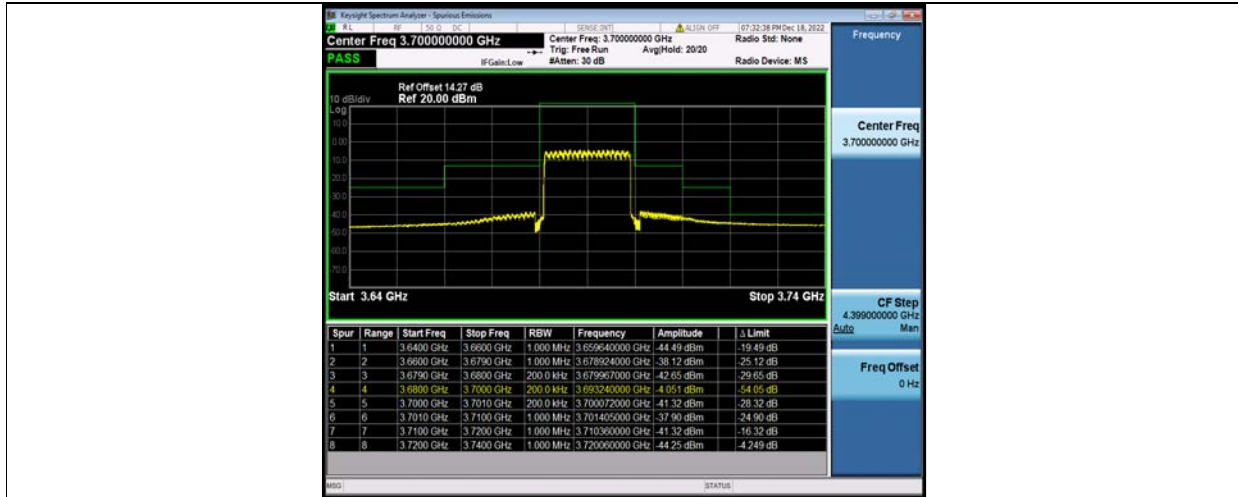

Band48-20MHz-64QAM-55340-1RB#0