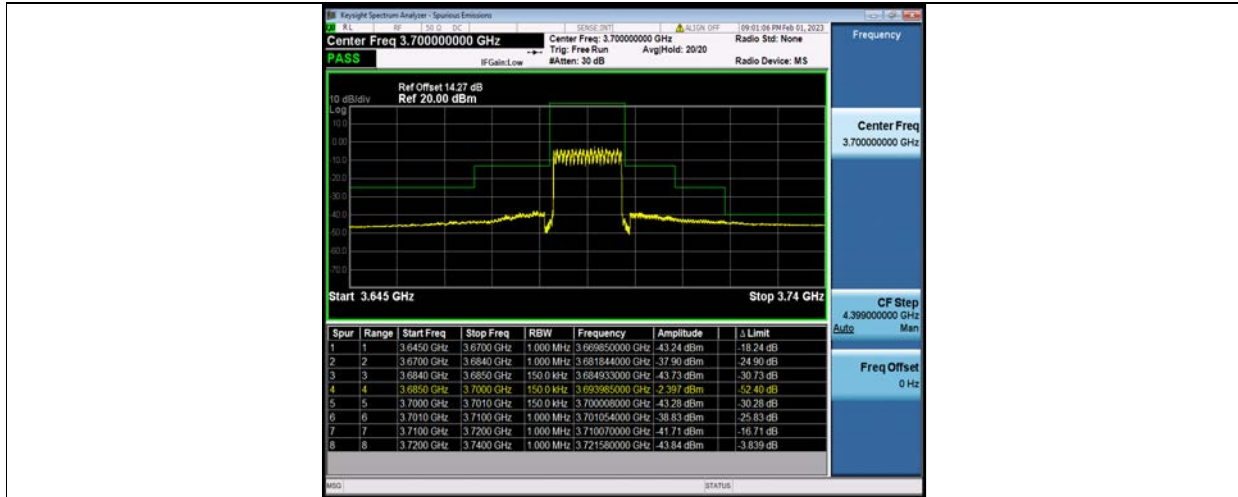

BUREAU VERITAS

Test Report No.: W7L-P23100014RF10

Band48-15MHz-64QAM-55315-1RB#0

Band48-15MHz-64QAM-55315-1RB#74

Band48-15MHz-64QAM-55315-75RB#0

BV 7Layers Communications Technology (Shenzhen) Co., Ltd

No.B102, Dazu Chuangxin Mansion, North of Beihuan Avenue, North Area, Hi-Tech Industrial Park, Nanshan District, Shenzhen, Guangdong, China