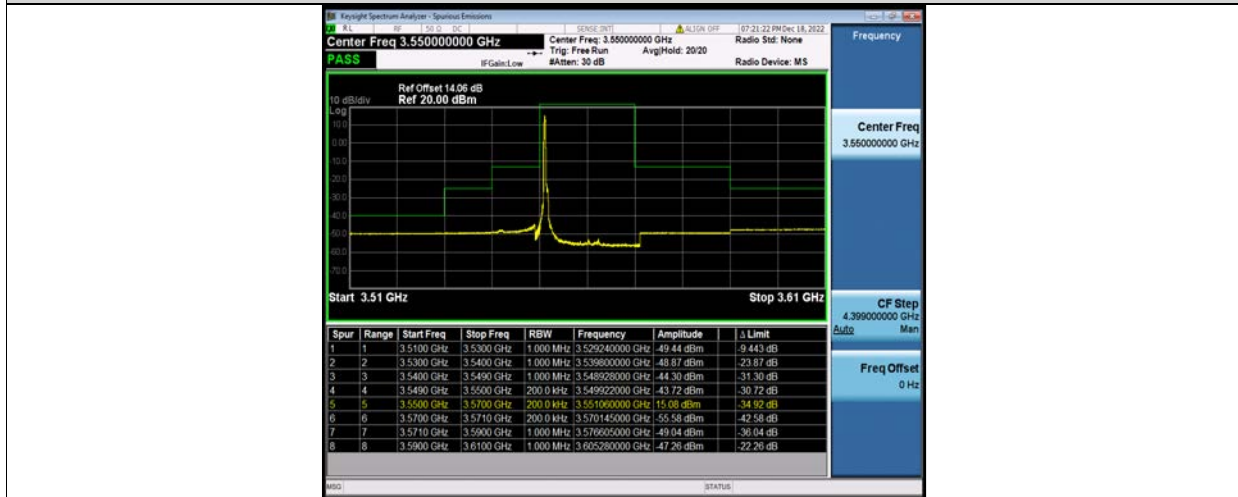

Band48-20MHz-QPSK-55340-1RB#99