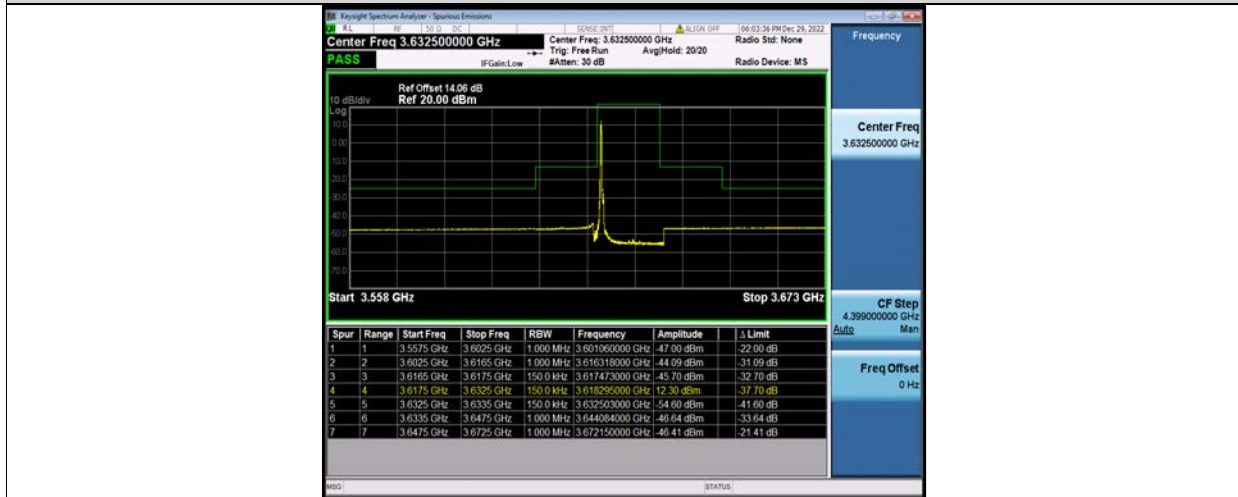

Band48-15MHz-64QAM-55990-1RB#74