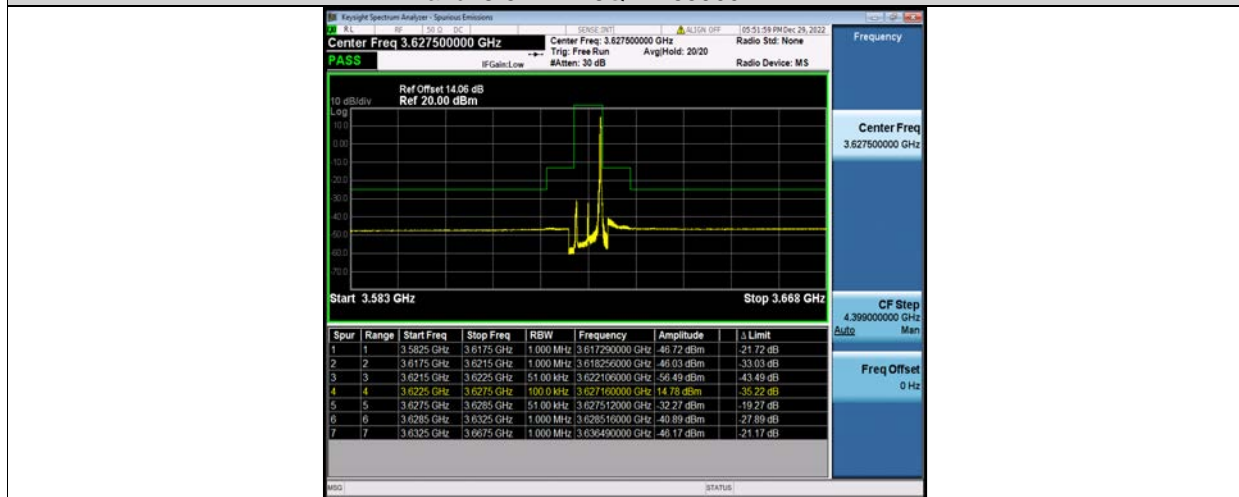

Band48-5MHz-16QAM-5590-25RB#0

BV 7Layers Communications Technology (Shenzhen) Co., Ltd

No.B102, Dazu Chuangxin Mansion, North of Beihuan Avenue, North Area, Hi-Tech Industrial Park, Nanshan District, Shenzhen, Guangdong, China

Tel: +86 755 8869 6566

Fax: +86 755 8869 6577

Email: customerservice.sw@bureauveritas.com