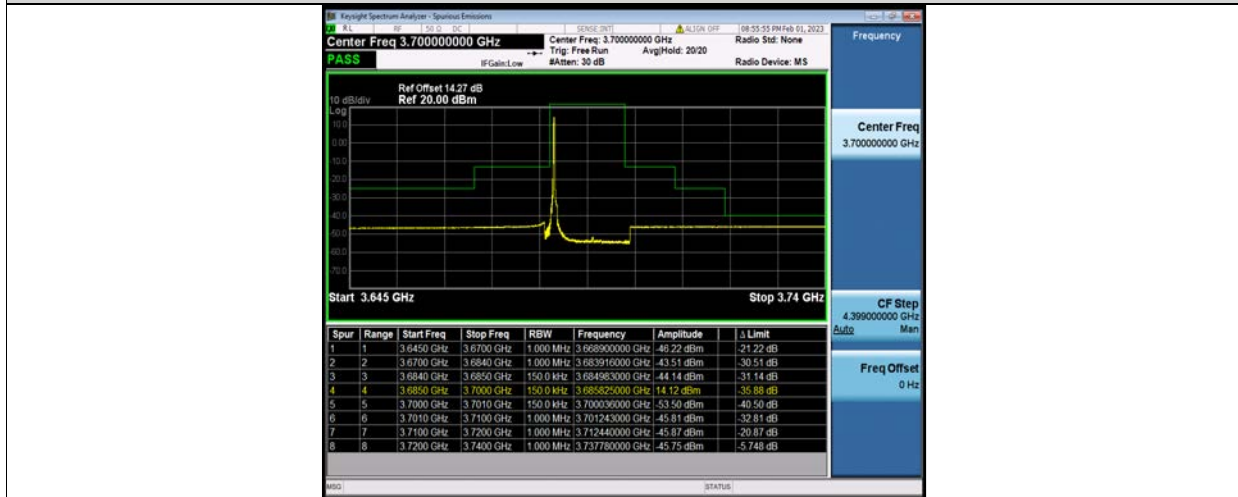

Band48-15MHz-16QAM-56665-1RB#74