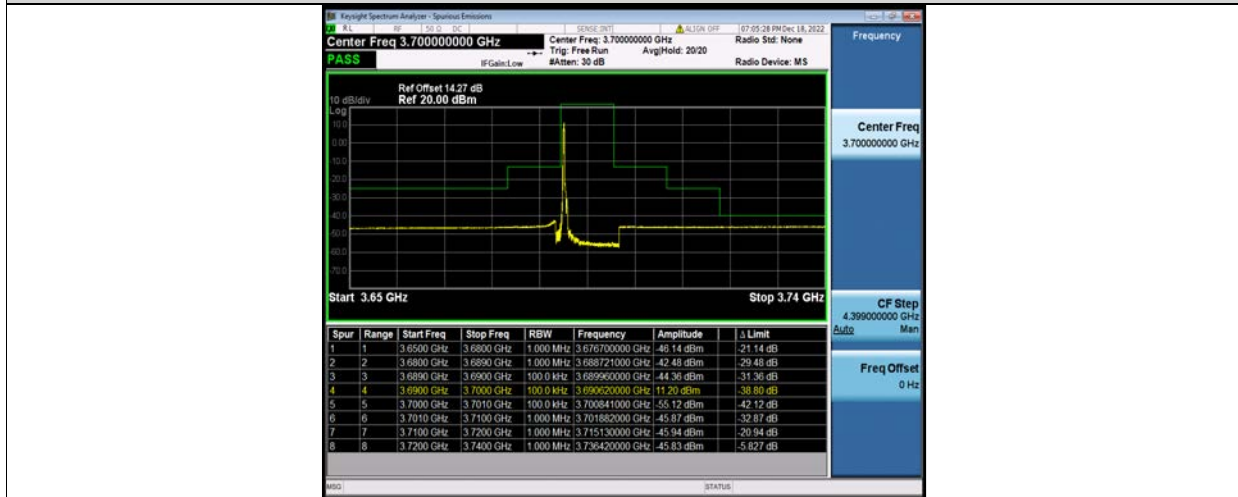

BUREAU VERITAS

Test Report No.: W7L-P23100014RF10

Band48-10MHz-64QAM-56690-1RB#0

Band48-10MHz-64QAM-56690-1RB#49

Band48-10MHz-64QAM-56690-50RB#0

BV 7Layers Communications Technology (Shenzhen) Co., Ltd

No.B102, Dazu Chuangxin Mansion, North of Beihuan Avenue, North Area, Hi-Tech Industrial Park, Nanshan District, Shenzhen, Guangdong, China