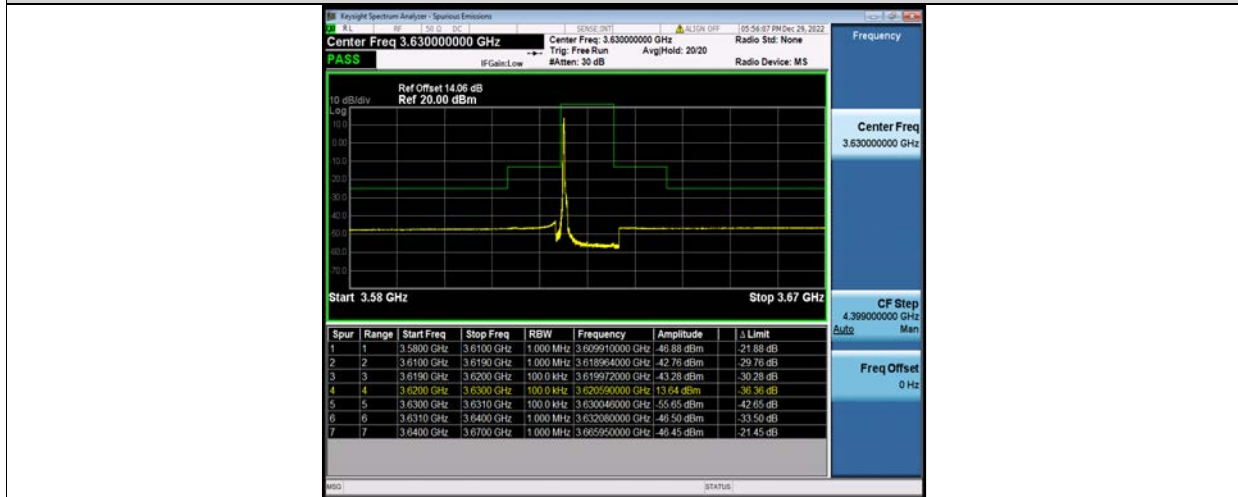

BUREAU VERITAS

Test Report No.: W7L-P23100014RF10

Band48-10MHz-16QAM-55990-1RB#0

Band48-10MHz-16QAM-55990-1RB#49

Band48-10MHz-16QAM-55990-50RB#0

BV 7Layers Communications Technology (Shenzhen) Co., Ltd

No.B102, Dazu Chuangxin Mansion, North of Beihuan Avenue, North Area, Hi-Tech Industrial Park, Nanshan District, Shenzhen, Guangdong, China