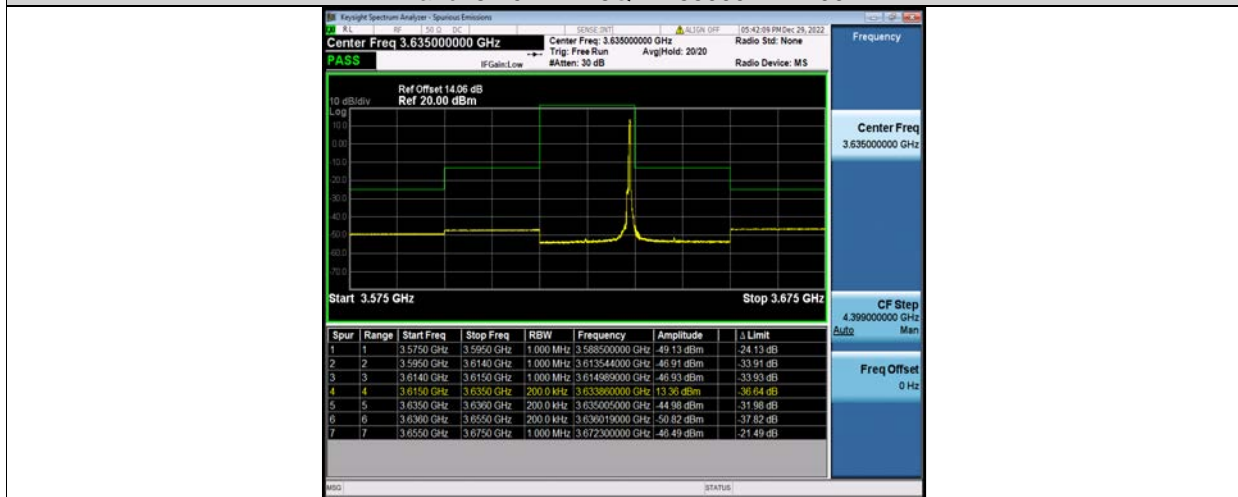

Band48-20MHz-16QAM-55990-100RB#0

BV 7Layers Communications Technology (Shenzhen) Co., Ltd

No.B102, Dazu Chuangxin Mansion, North of Beihuan Avenue, North Area, Hi-Tech Industrial Park, Nanshan District, Shenzhen, Guangdong, China

Tel: +86 755 8869 6566
Fax: +86 755 8869 6577
Email: customerservice.sw@bureauveritas.com