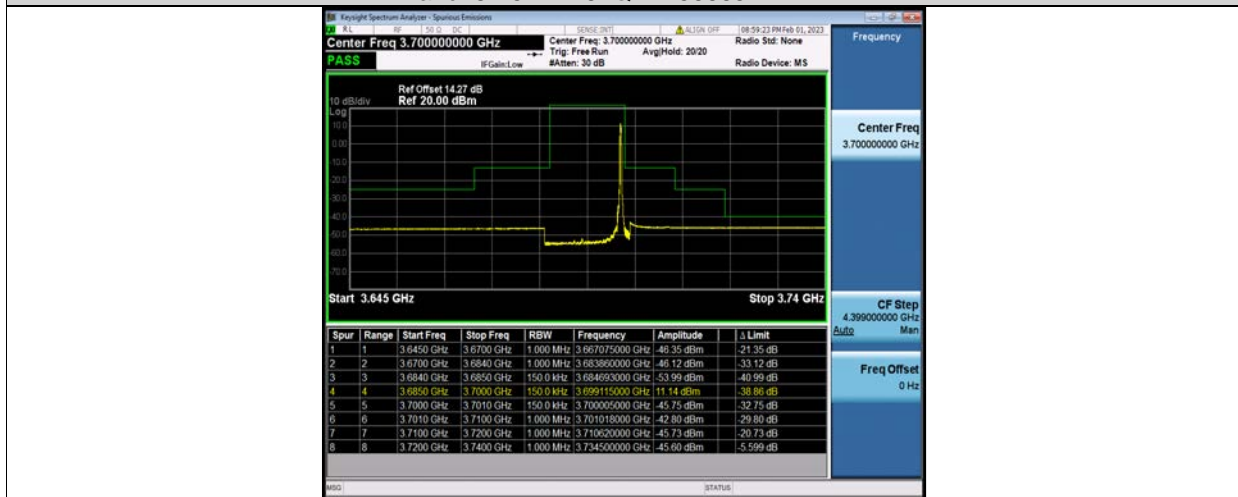

BUREAU VERITAS

Test Report No.: W7L-P23100014RF10

Band48-15MHz-64QAM-56665-1RB#0

Band48-15MHz-64QAM-56665-1RB#74

Band48-15MHz-64QAM-56665-75RB#0

BV 7Layers Communications Technology (Shenzhen) Co., Ltd

No.B102, Dazu Chuangxin Mansion, North of Beihuan Avenue, North Area, Hi-Tech Industrial Park, Nanshan District, Shenzhen, Guangdong, China