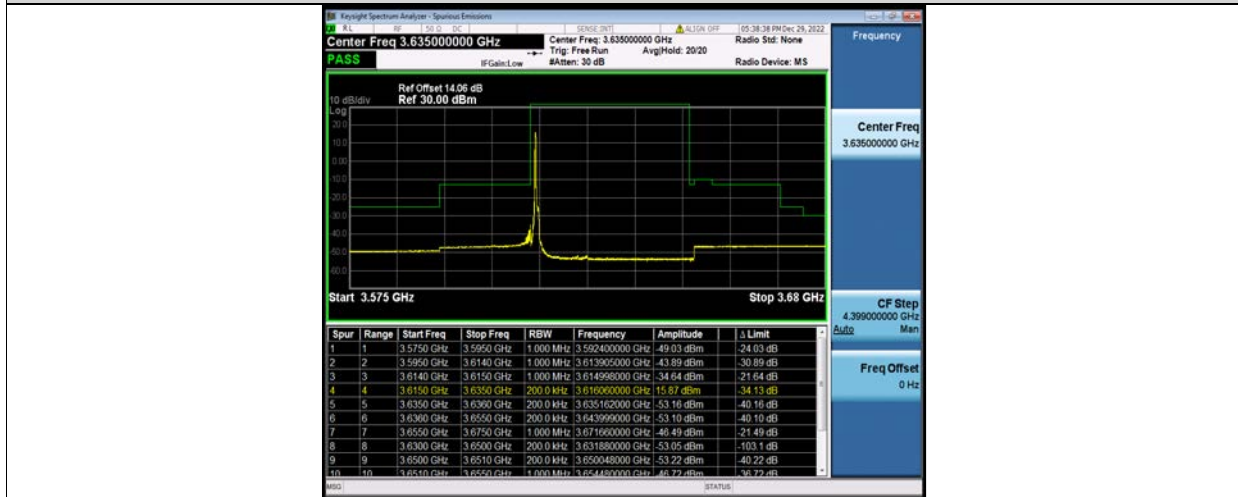

BUREAU VERITAS

Test Report No.: W7L-P23100014RF10

Band48-20MHz-QPSK-55990-1RB#0

Band48-20MHz-QPSK-55990-1RB#99

Band48-20MHz-QPSK-55990-100RB#0

BV 7Layers Communications Technology (Shenzhen) Co., Ltd

No.B102, Dazu Chuangxin Mansion, North of Beihuan Avenue, North Area, Hi-Tech Industrial Park, Nanshan District, Shenzhen, Guangdong, China