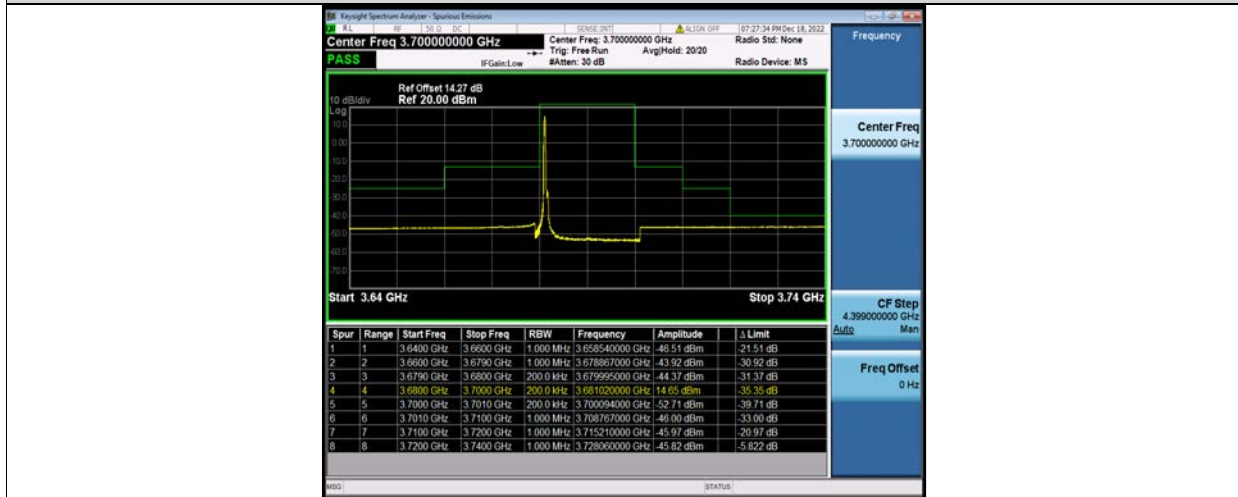

BUREAU VERITAS

Test Report No.: W7L-P23100014RF10

Band48-20MHz-16QAM-56640-1RB#0

Band48-20MHz-16QAM-56640-1RB#99

Band48-20MHz-16QAM-56640-100RB#0

BV 7Layers Communications Technology (Shenzhen) Co., Ltd

No.B102, Dazu Chuangxin Mansion, North of Beihuan Avenue, North Area, Hi-Tech Industrial Park, Nanshan District, Shenzhen, Guangdong, China