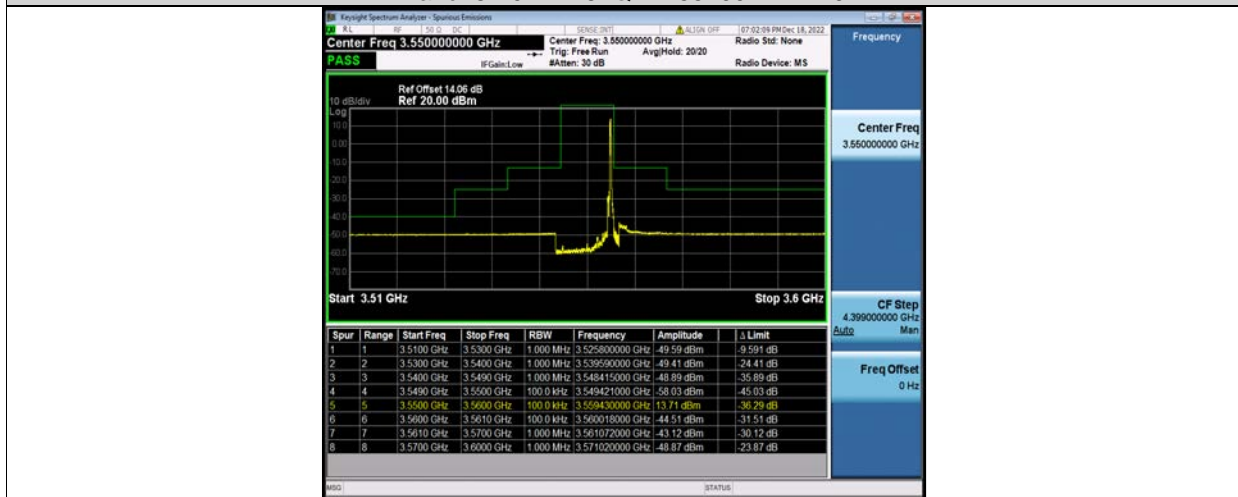

BUREAU VERITAS

Test Report No.: W7L-P23100014RF10

Band48-10MHz-64QAM-55290-1RB#0

Band48-10MHz-64QAM-55290-1RB#49

Band48-10MHz-64QAM-55290-50RB#0

BV 7Layers Communications Technology (Shenzhen) Co., Ltd

No.B102, Dazu Chuangxin Mansion, North of Beihuan Avenue, North Area, Hi-Tech Industrial Park, Nanshan District, Shenzhen, Guangdong, China