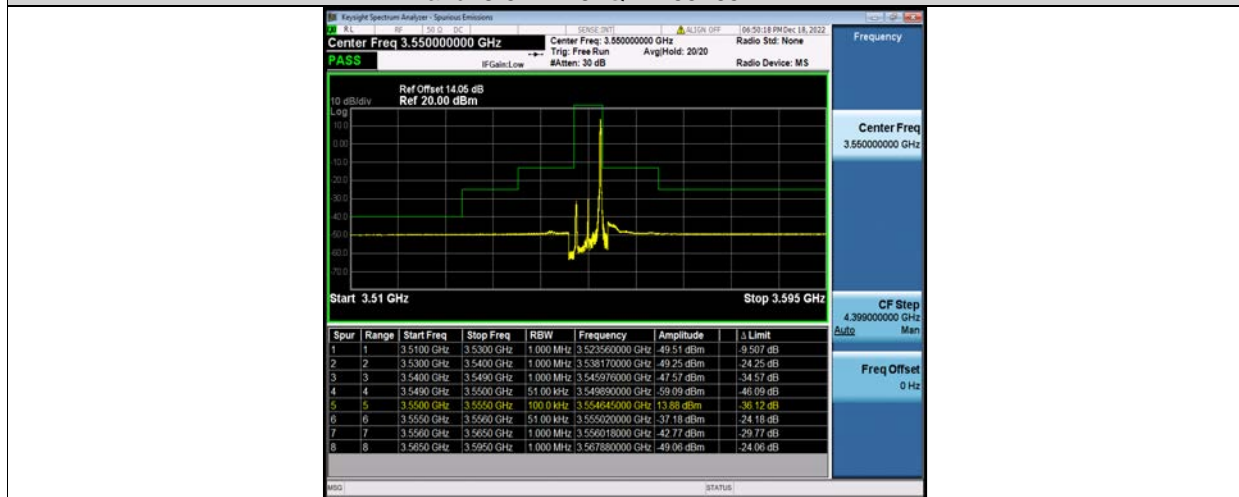

Band48-5MHz-64QAM-55265-1RB#0

Band48-5MHz-64QAM-55265-1RB#24

Band48-5MHz-64QAM-55265-25RB#0

BV 7Layers Communications Technology (Shenzhen) Co., Ltd

No.B102, Dazu Chuangxin Mansion, North of Beihuan Avenue, North Area, Hi-Tech Industrial Park, Nanshan District, Shenzhen, Guangdong, China