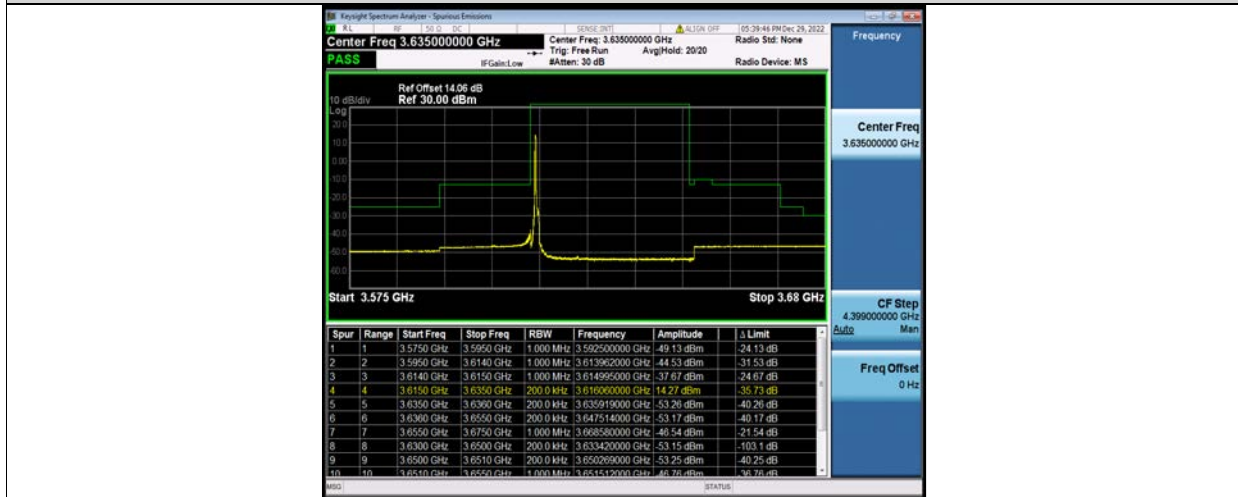

Band48-20MHz-16QAM-55990-1RB#99