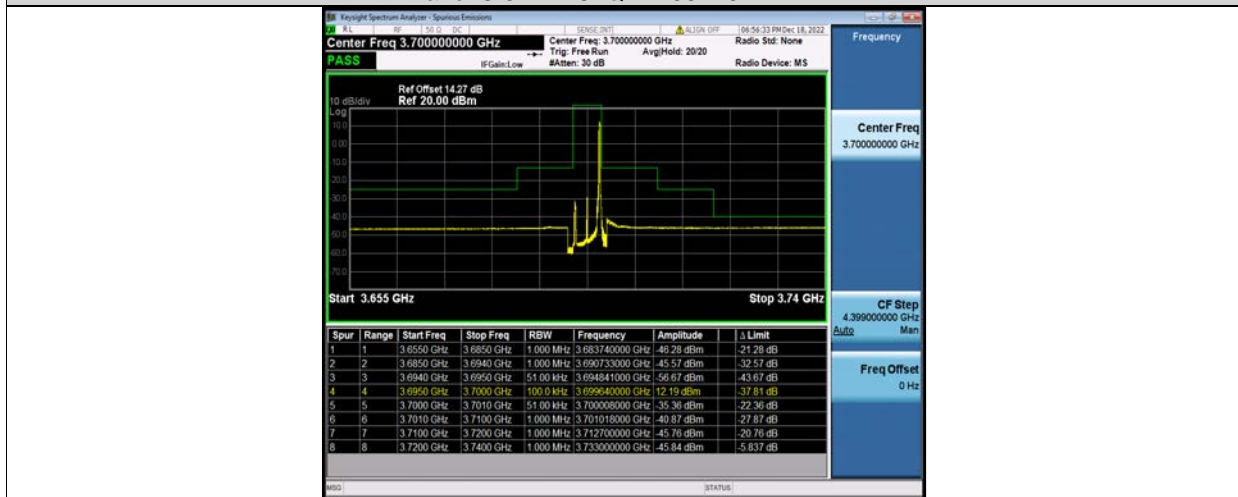

Band48-5MHz-64QAM-56715-25RB#0

BV 7Layers Communications Technology (Shenzhen) Co., Ltd

No.B102, Dazu Chuangxin Mansion, North of Beihuan Avenue, North Area, Hi-Tech Industrial Park, Nanshan District, Shenzhen, Guangdong, China

Tel: +86 755 8869 6566

Fax: +86 755 8869 6577

Email: customerservice.sw@bureauveritas.com