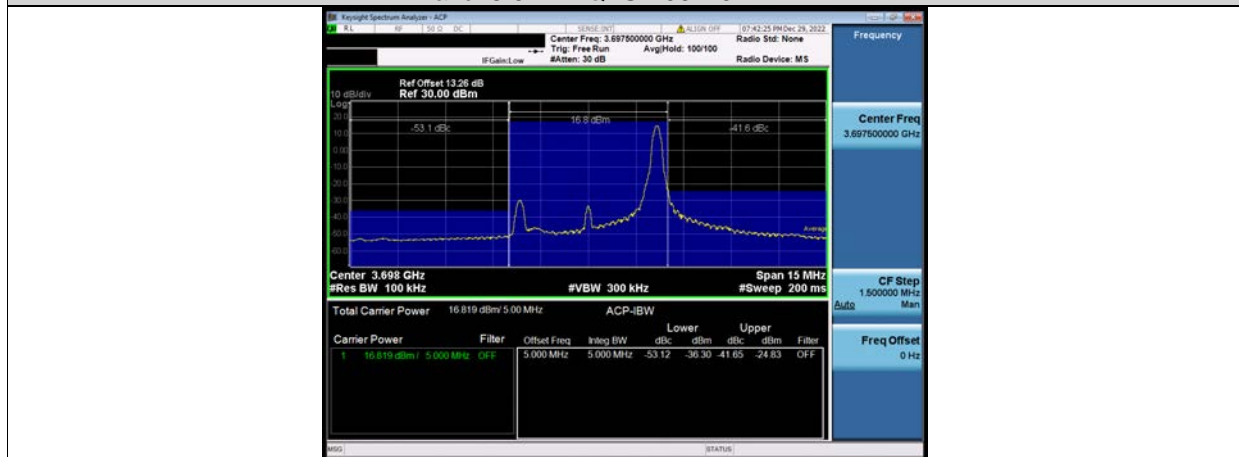

Band48-5MHz-QPSK-56715-25RB#0