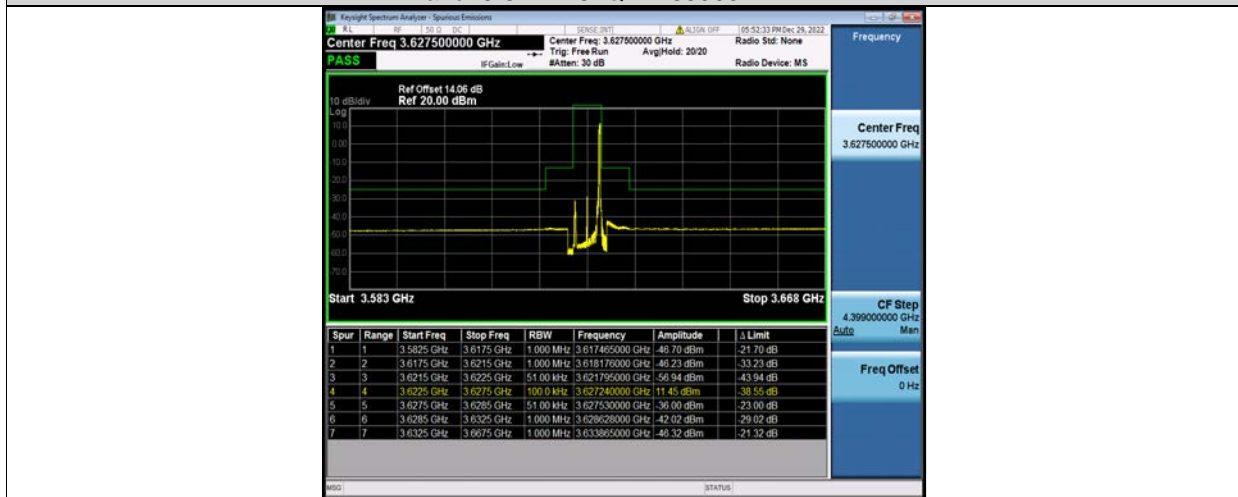

Band48-5MHz-64QAM-5590-25RB#0

BV 7Layers Communications Technology (Shenzhen) Co., Ltd

No.B102, Dazu Chuangxin Mansion, North of Beihuan Avenue, North Area, Hi-Tech Industrial Park, Nanshan District, Shenzhen, Guangdong, China

Tel: +86 755 8869 6566

Fax: +86 755 8869 6577

Email: customerservice.sw@bureauveritas.com