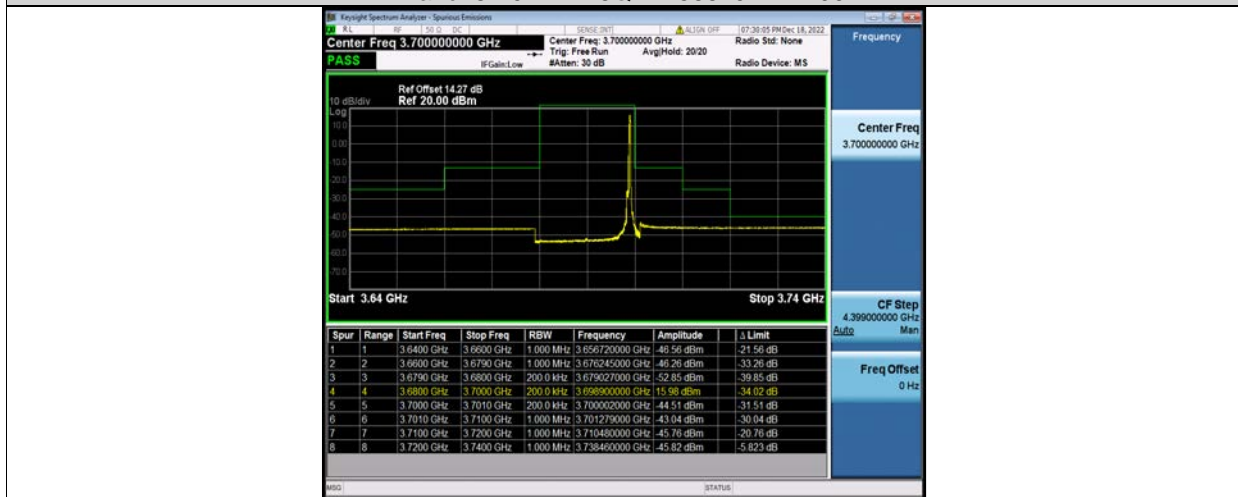

BUREAU VERITAS

Test Report No.: W7L-P23100014RF10

Band48-20MHz-16QAM-56640-1RB#0

Band48-20MHz-16QAM-56640-1RB#99

Band48-20MHz-16QAM-56640-100RB#0

BV 7Layers Communications Technology (Shenzhen) Co., Ltd

No.B102, Dazu Chuangxin Mansion, North of Beihuan Avenue, North Area, Hi-Tech Industrial Park, Nanshan District, Shenzhen, Guangdong, China