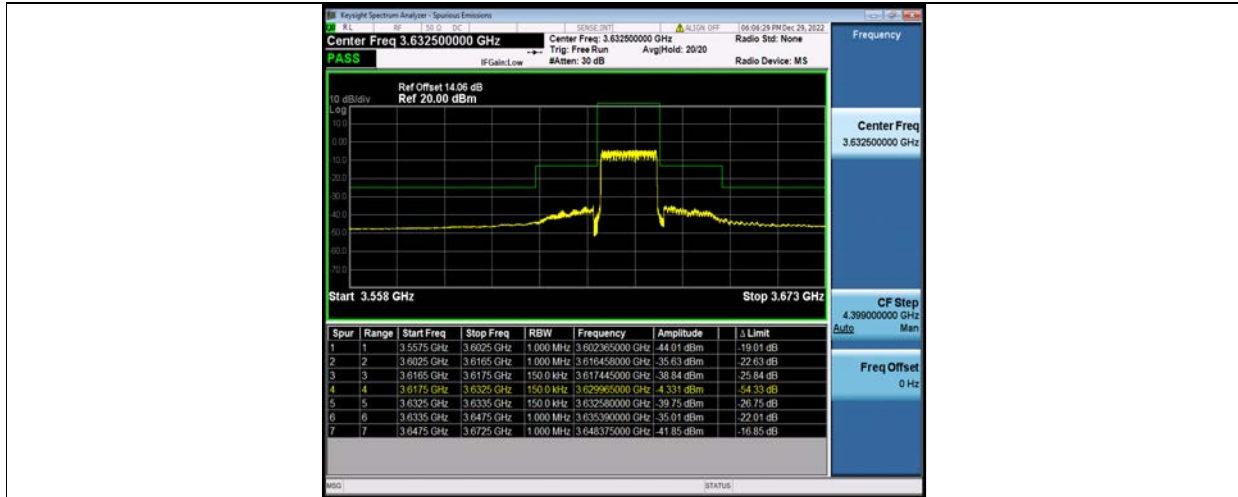

BUREAU VERITAS

Test Report No.: W7L-P23100014RF10

Band48-15MHz-QPSK-56665-1RB#0