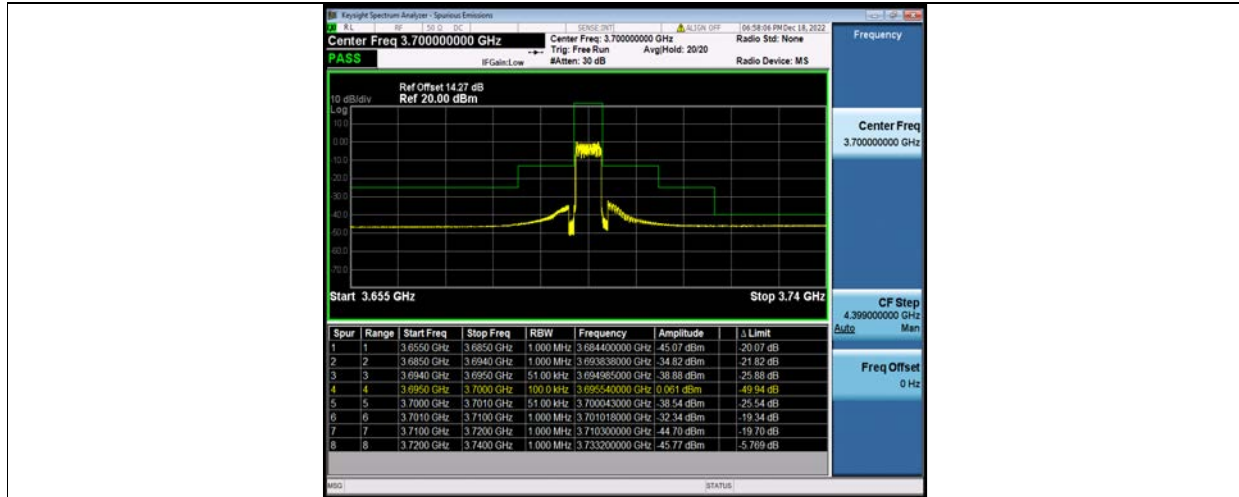

Band48-5MHz-64QAM-55265-1RB#0

Band48-5MHz-64QAM-55265-1RB#24

Band48-5MHz-64QAM-55265-25RB#0

BV 7Layers Communications Technology (Shenzhen) Co., Ltd

No.B102, Dazu Chuangxin Mansion, North of Beihuan Avenue, North Area, Hi-Tech Industrial Park, Nanshan District, Shenzhen, Guangdong, China