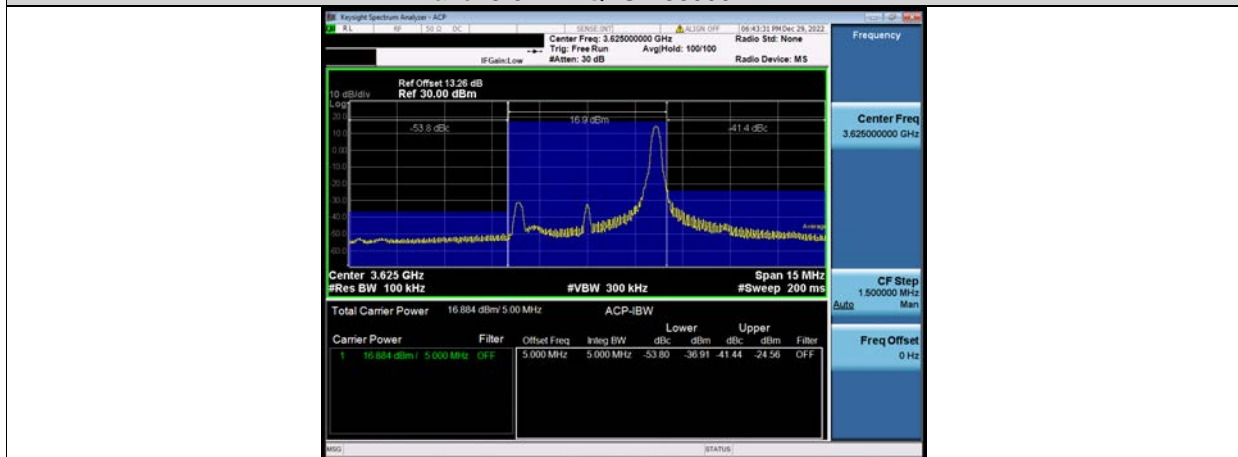

TEST GRAPHS

BUREAU VERITAS

Test Report No.: W7L-P23100014RF10

Band48-5MHz-QPSK-55990-1RB#24

Band48-5MHz-QPSK-55990-25RB#0

Band48-5MHz-QPSK-56715-1RB#0

BV 7Layers Communications Technology (Shenzhen) Co., Ltd