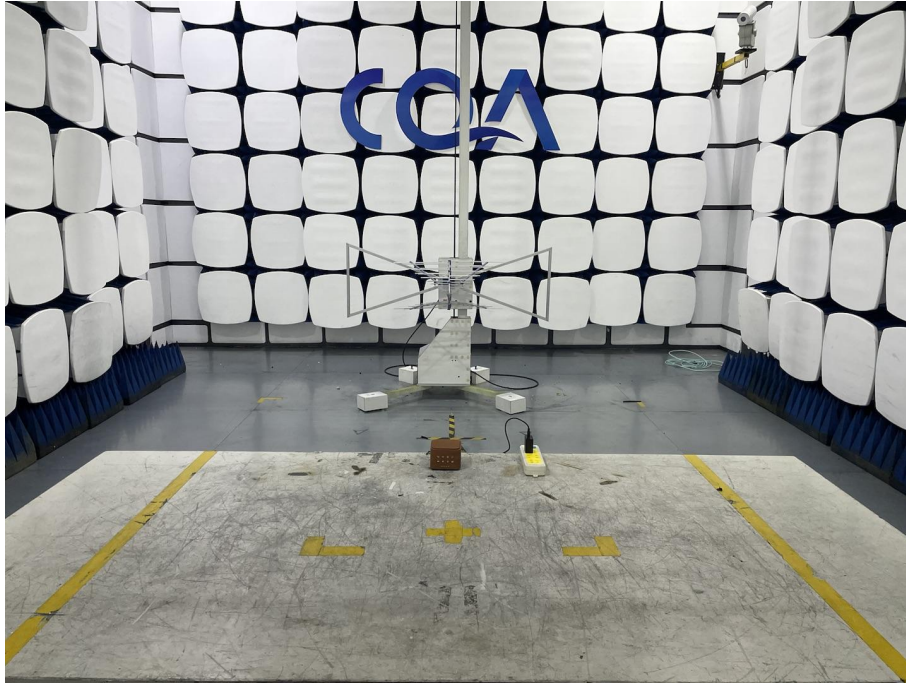

APPENDIX 1 PHOTOGRAPHS OF TEST SETUP

Radiated emission Test Setup (30MHz~1GHz)

Conducted Emissions Test Setup