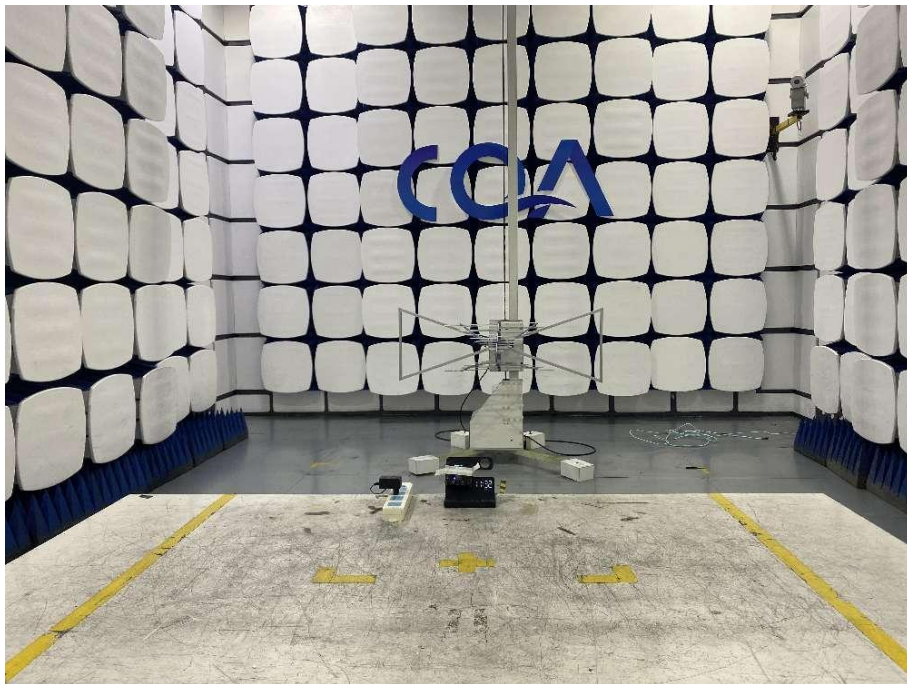

# 1 Photographs - EUT Test Setup

## 1.1 Radiated Emission

9kHz~30MHz:

30MHz~1GHz:

## 1.2 Conducted Emission