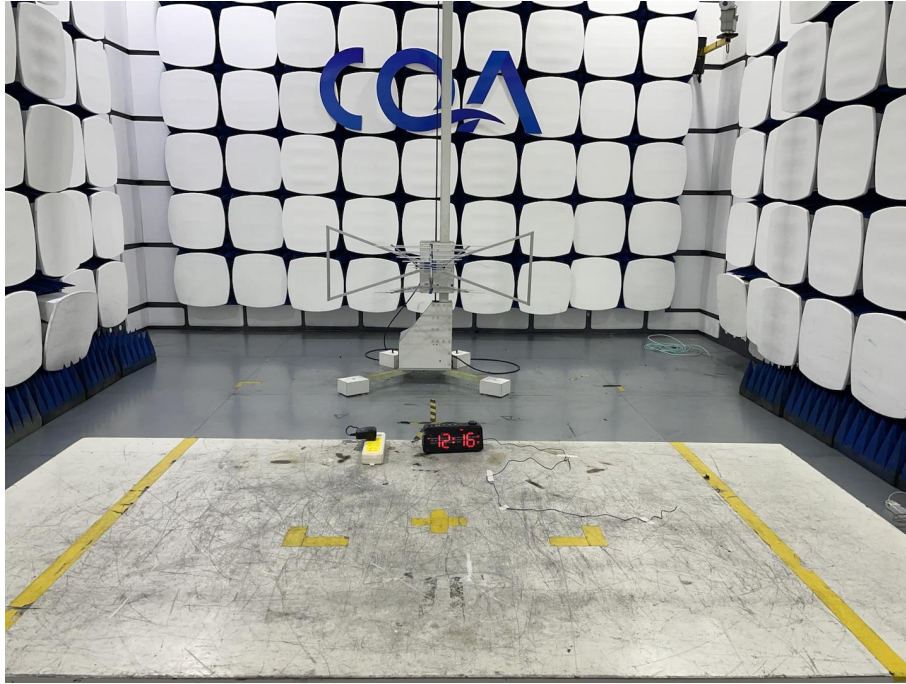

APPENDIX 1 PHOTOGRAPHS OF TEST SETUP

Radiated emission Test Setup (30MHz~1GHz)

Conducted Emissions Test Setup