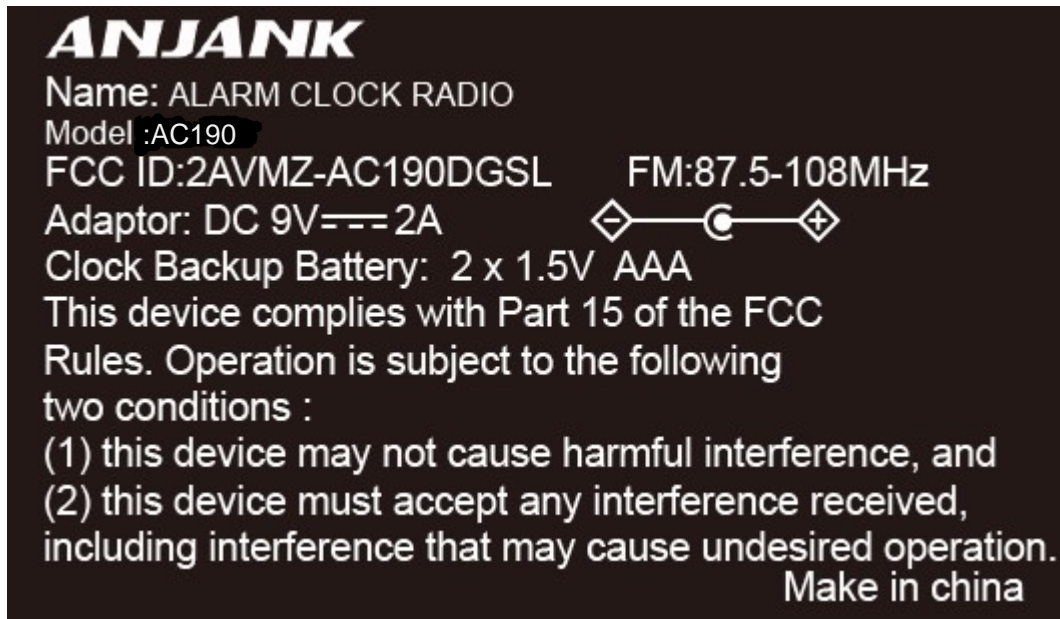

FCC ID Label

Label Size: 45*26mm

FCC ID Size: 26*2.2mm