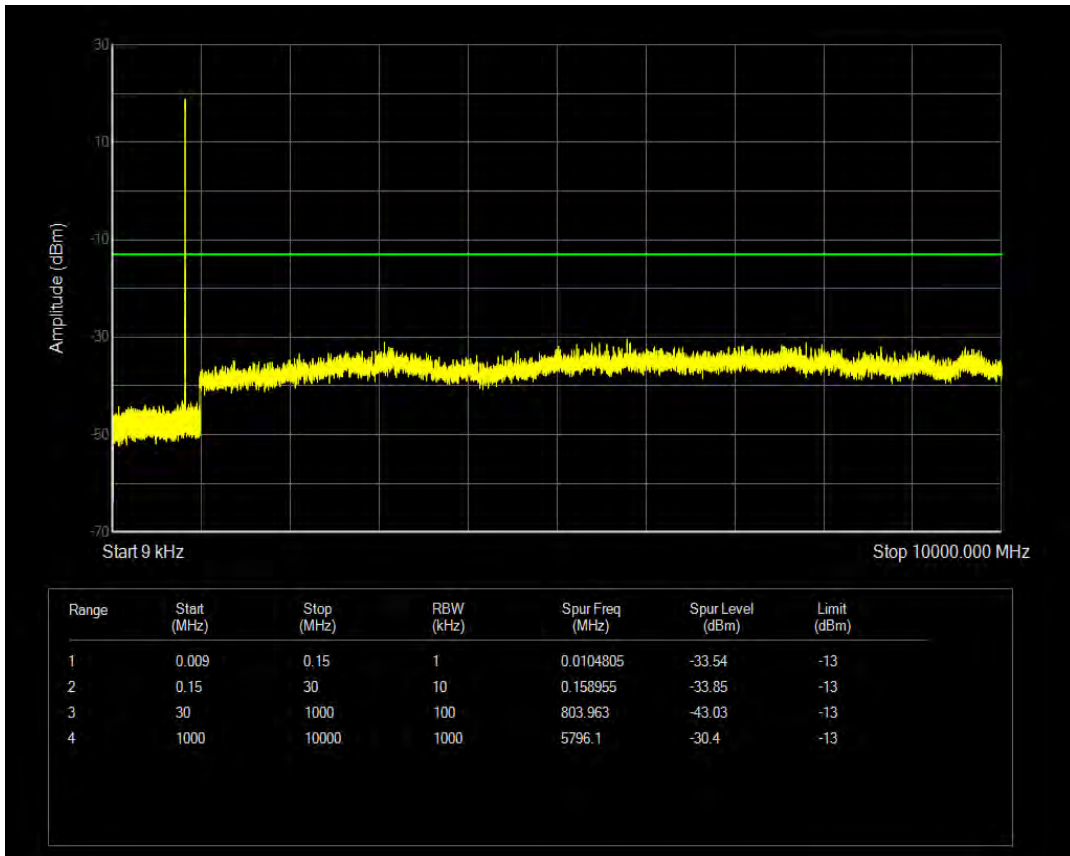

Band5 QPSK BW=1.4MHz Channel=20407 RB Size=6 Position=#0

Band5 QAM16 BW=1.4MHz Channel=20407 RB Size=6 Position=#0

Band5 QPSK BW=1.4MHz Channel=20525 RB Size=1 Position=#0

Band5 QPSK BW=1.4MHz Channel=20525 RB Size=6 Position=#0

Band5 QAM16 BW=1.4MHz Channel=20525 RB Size=1 Position=#0

Band5 QAM16 BW=1.4MHz Channel=20525 RB Size=6 Position=#0

Band5 QPSK BW=1.4MHz Channel=20643 RB Size=1 Position=#0

Band5 QPSK BW=1.4MHz Channel=20643 RB Size=6 Position=#0