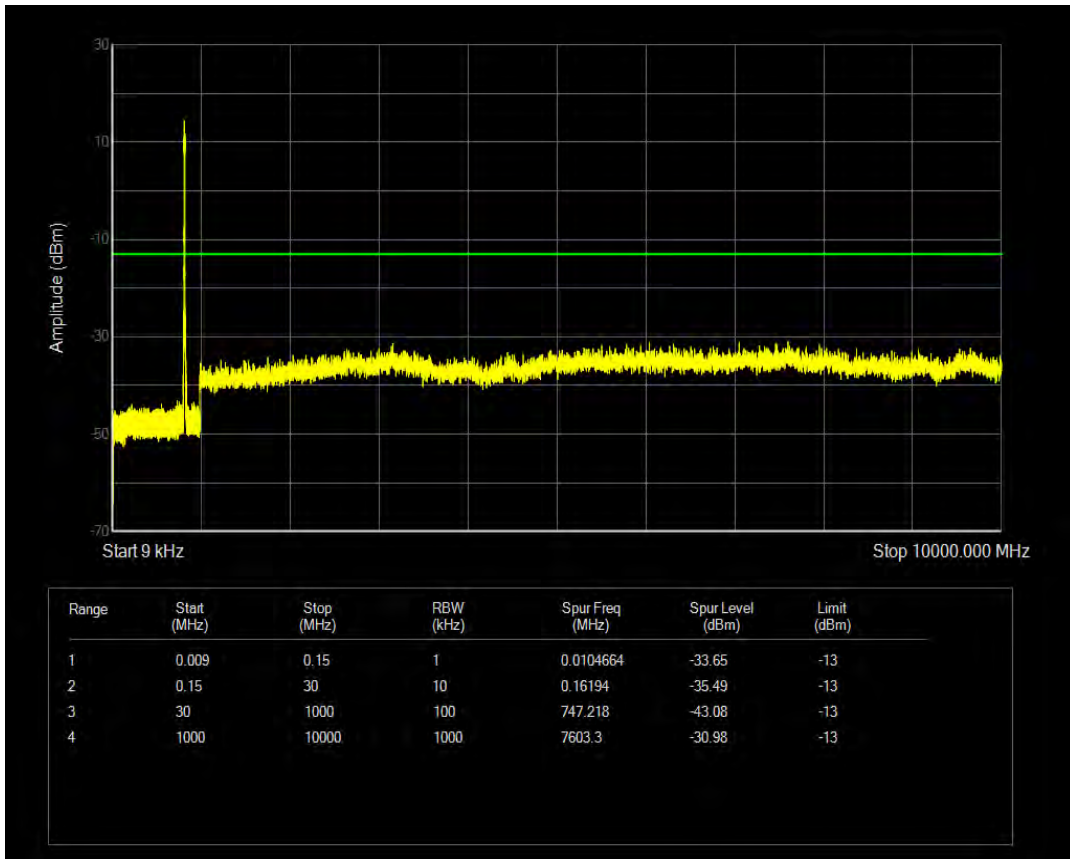

Band5 QAM16 BW=5MHz Channel=20625 RB Size=25 Position=#0

Band5 QAM16 BW=5MHz Channel=20625 RB Size=1 Position=#0

Band5 QPSK BW=10MHz Channel=20450 RB Size=1 Position=#0

Band5 QAM16 BW=10MHz Channel=20450 RB Size=1 Position=#0

Band5 QPSK BW=10MHz Channel=20450 RB Size=50 Position=#0

Band5 QAM16 BW=10MHz Channel=20450 RB Size=50 Position=#0

Band5 QPSK BW=10MHz Channel=20525 RB Size=50 Position=#0

Band5 QPSK BW=10MHz Channel=20525 RB Size=1 Position=#0