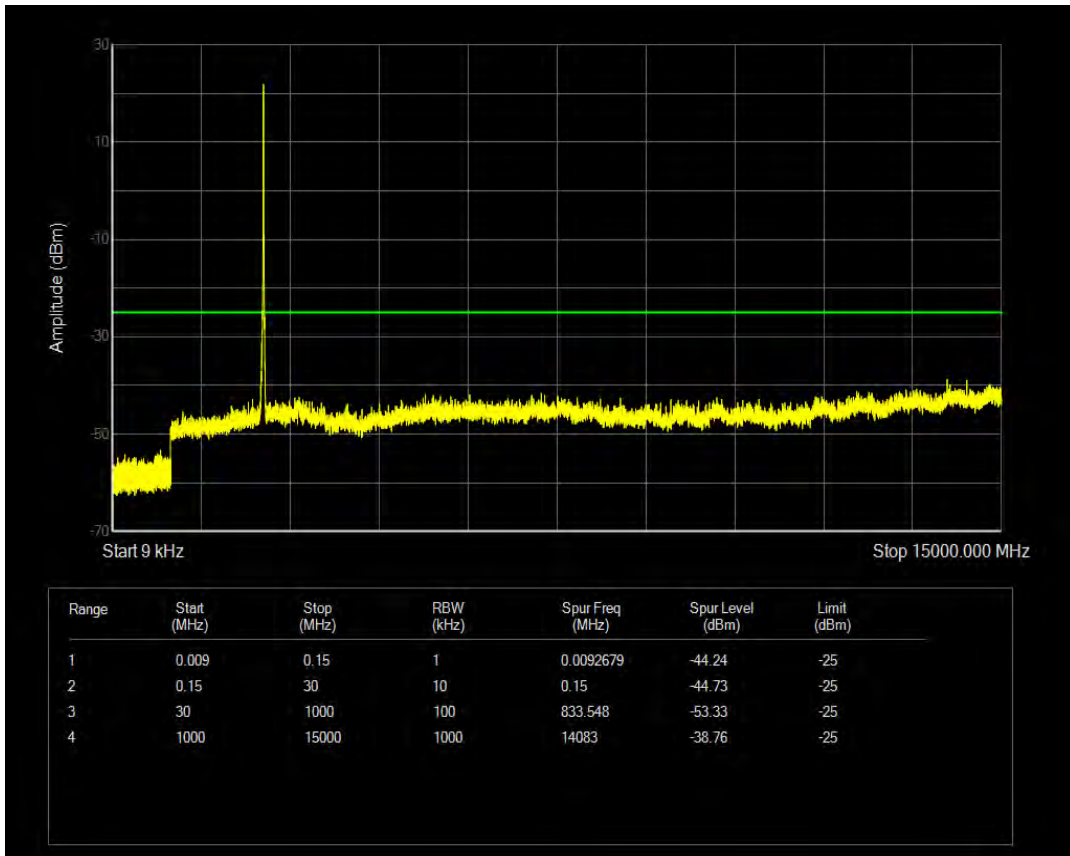

Band7 QPSK BW=10MHz Channel=21100 RB Size=1 Position=#0

Band7 QPSK BW=10MHz Channel=21100 RB Size=50 Position=#0

Band7 QAM16 BW=10MHz Channel=21100 RB Size=50 Position=#0

Band7 QAM16 BW=10MHz Channel=21100 RB Size=1 Position=#0

Band7 QPSK BW=10MHz Channel=21400 RB Size=1 Position=#0

Band7 QAM16 BW=10MHz Channel=21400 RB Size=1 Position=#0

Band7 QPSK BW=10MHz Channel=21400 RB Size=50 Position=#0

Band7 QAM16 BW=10MHz Channel=21400 RB Size=50 Position=#0