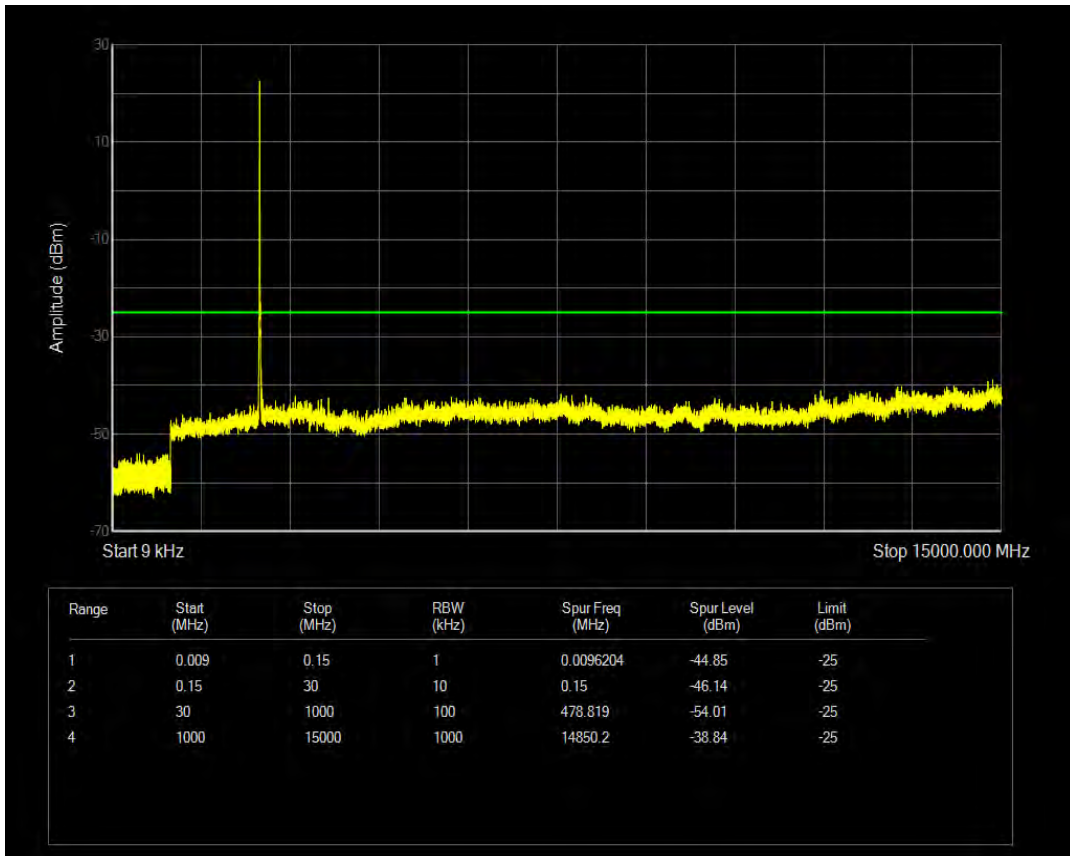

Band7 QAM16 BW=5MHz Channel=20775 RB Size=1 Position=#0

Band7 QPSK BW=5MHz Channel=20775 RB Size=25 Position=#0