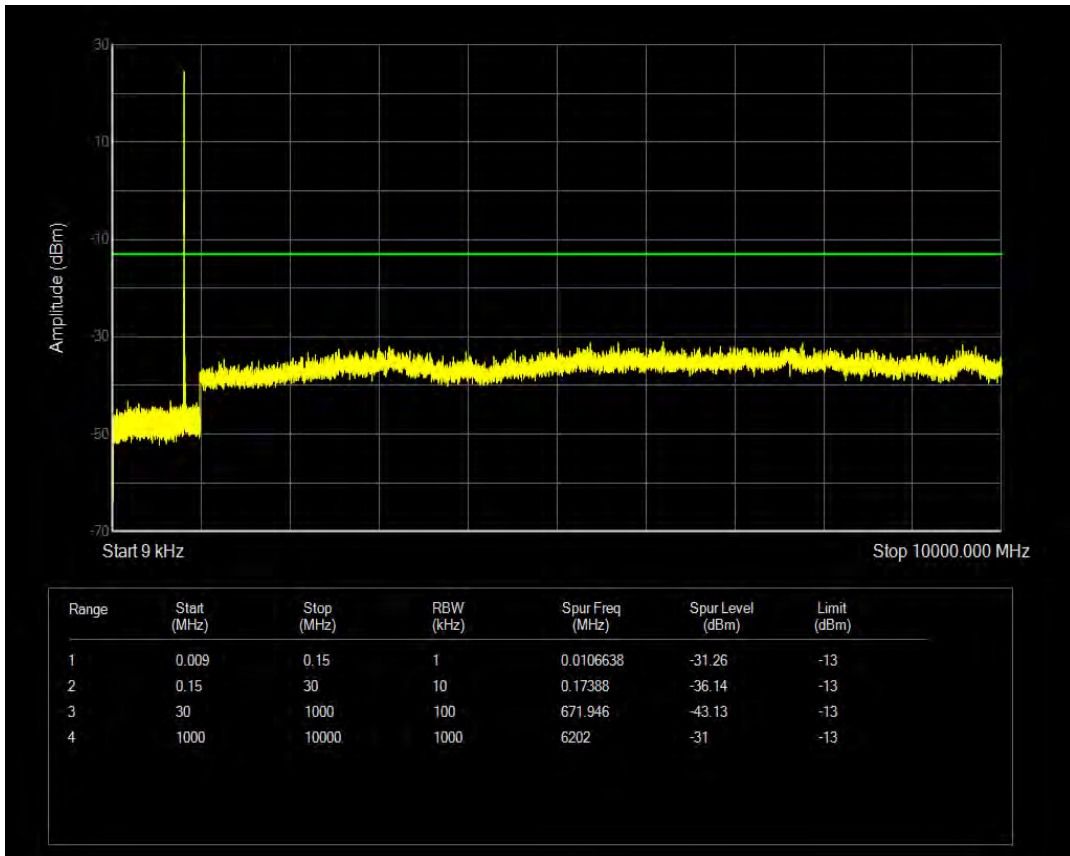

Band5 QAM16 BW=5MHz Channel=20425 RB Size=25 Position=#0

Band5 QAM16 BW=5MHz Channel=20425 RB Size=1 Position=#0