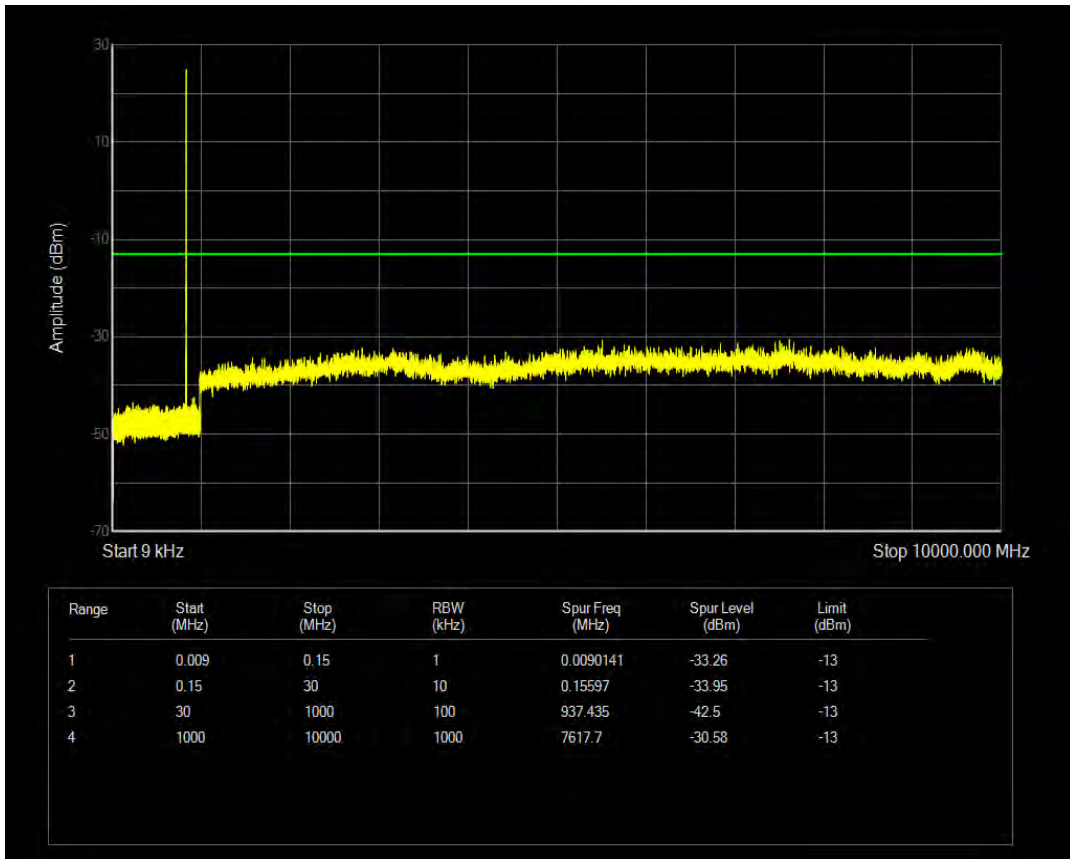

Band5 QPSK BW=1.4MHz Channel=20407 RB Size=6 Position=#0

Band5 QAM16 BW=1.4MHz Channel=20407 RB Size=6 Position=#0

Band5 QPSK BW=1.4MHz Channel=20525 RB Size=1 Position=#0

Band5 QPSK BW=1.4MHz Channel=20525 RB Size=6 Position=#0

Band5 QAM16 BW=1.4MHz Channel=20525 RB Size=1 Position=#0

Band5 QAM16 BW=1.4MHz Channel=20525 RB Size=6 Position=#0

Band5 QPSK BW=1.4MHz Channel=20643 RB Size=1 Position=#0

Band5 QPSK BW=1.4MHz Channel=20643 RB Size=6 Position=#0

Band5 QAM16 BW=1.4MHz Channel=20643 RB Size=1 Position=#0

Band5 QAM16 BW=1.4MHz Channel=20643 RB Size=6 Position=#0

Band5 QPSK BW=3MHz Channel=20415 RB Size=1 Position=#0

Band5 QPSK BW=3MHz Channel=20415 RB Size=15 Position=#0