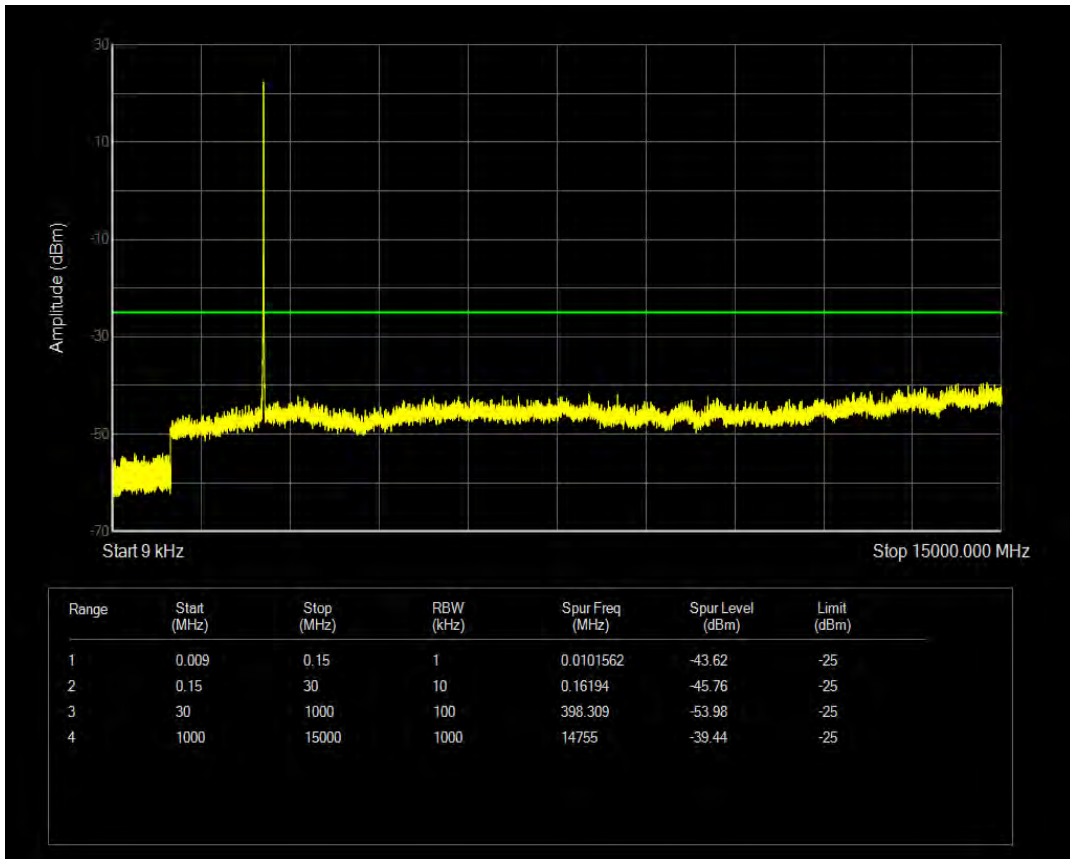

Band7 QAM16 BW=5MHz Channel=21100 RB Size=25 Position=#0

Band7 QPSK BW=5MHz Channel=21425 RB Size=1 Position=#0

Band7 QPSK BW=5MHz Channel=21425 RB Size=25 Position=#0

Band7 QAM16 BW=5MHz Channel=21425 RB Size=1 Position=#0

Band7 QAM16 BW=5MHz Channel=21425 RB Size=25 Position=#0

Band7 QPSK BW=10MHz Channel=20800 RB Size=50 Position=#0

Band7 QAM16 BW=10MHz Channel=20800 RB Size=1 Position=#0

Band7 QAM16 BW=10MHz Channel=20800 RB Size=50 Position=#0