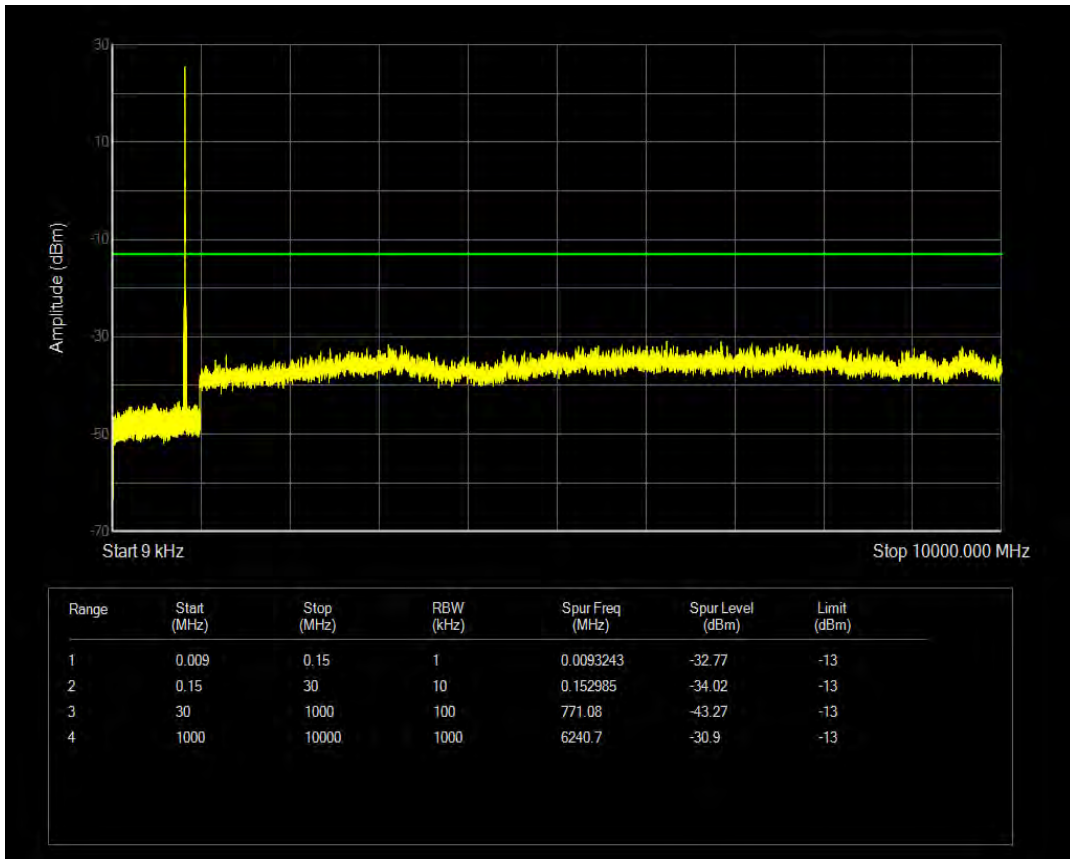

Band5 QAM16 BW=5MHz Channel=20525 RB Size=25 Position=#0

Band5 QAM16 BW=5MHz Channel=20525 RB Size=1 Position=#0