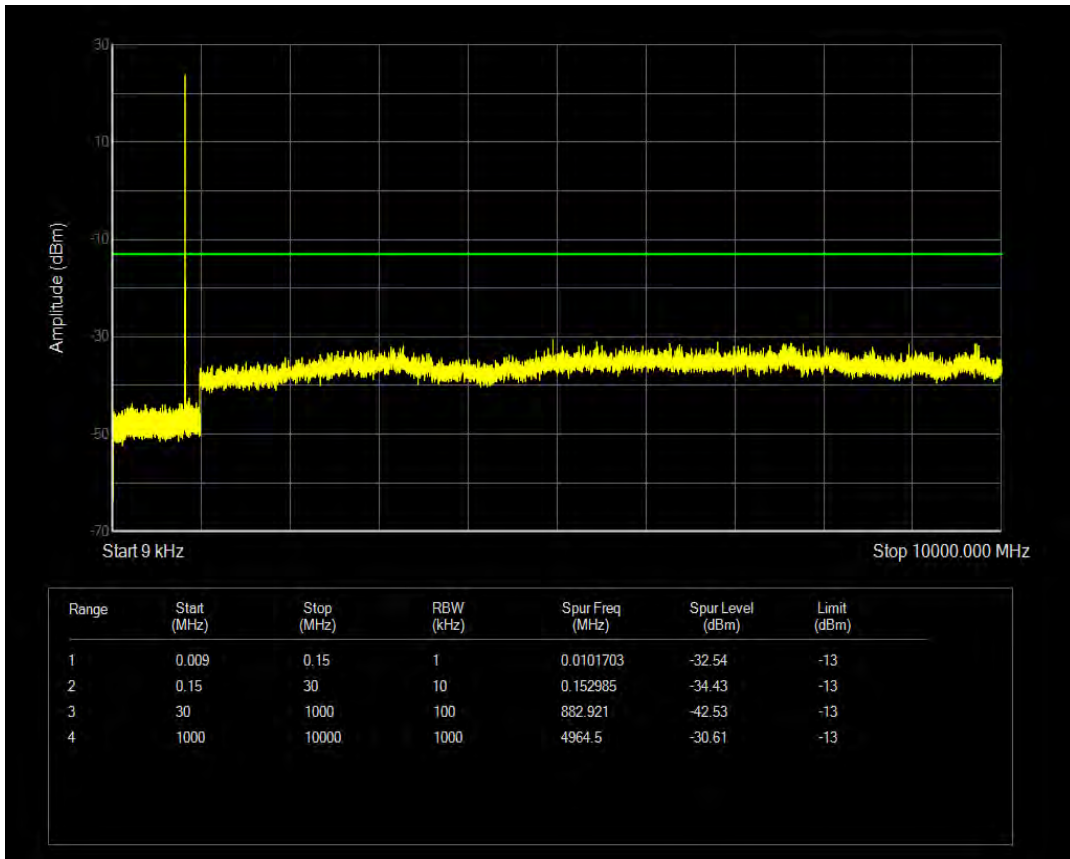

Band5 QAM16 BW=3MHz Channel=20525 RB Size=15 Position=#0

Band5 QAM16 BW=3MHz Channel=20525 RB Size=1 Position=#0