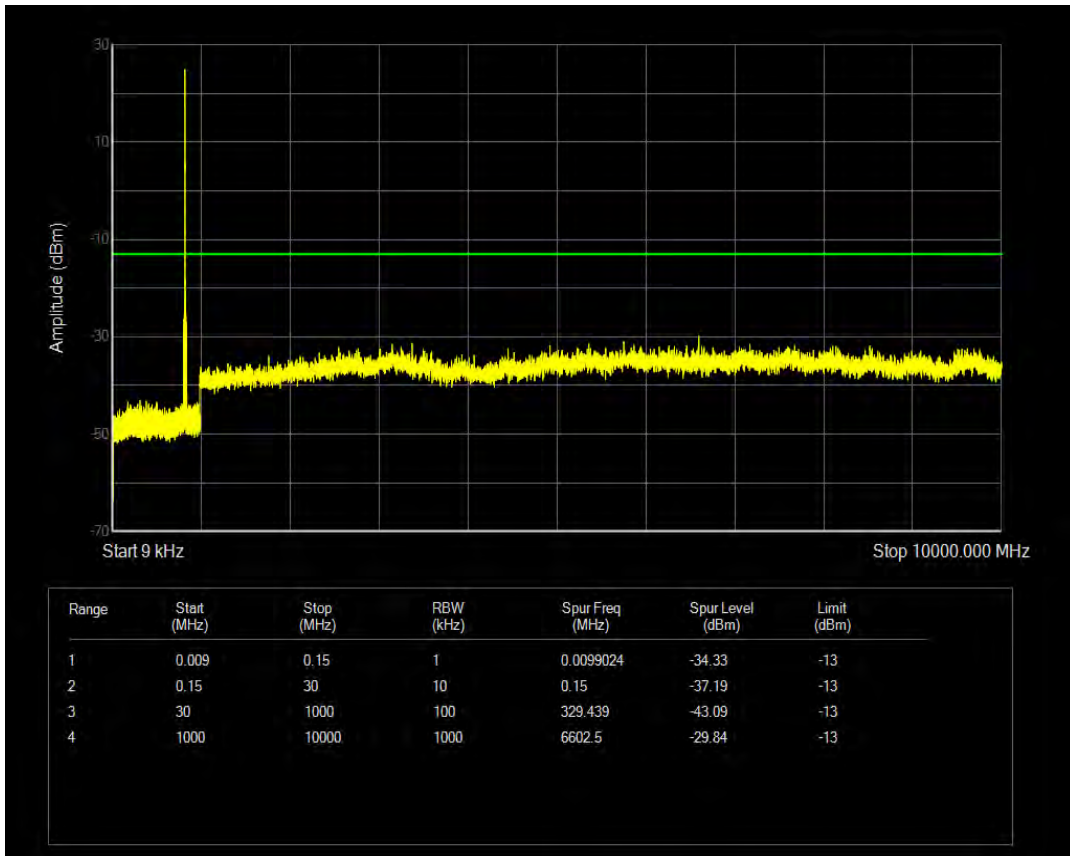

Band5 QPSK BW=5MHz Channel=20525 RB Size=25 Position=#0

Band5 QPSK BW=5MHz Channel=20525 RB Size=1 Position=#0