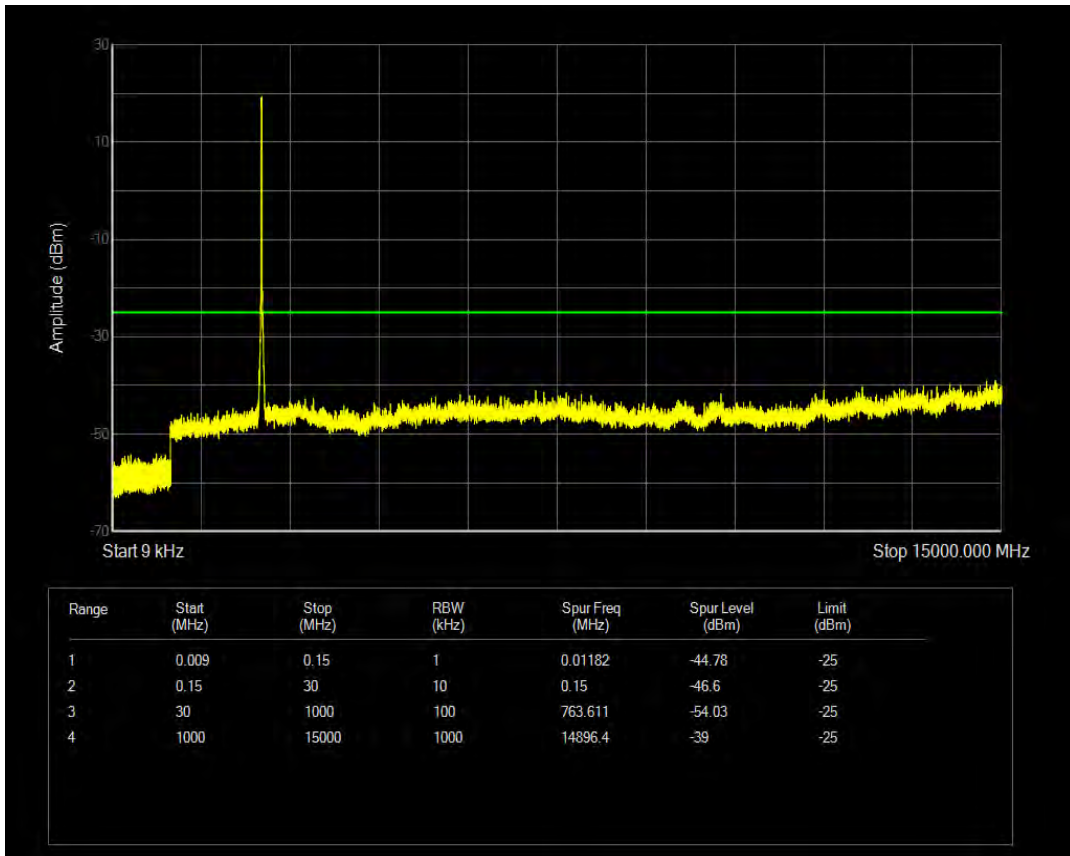

Band7 QPSK BW=15MHz Channel=21375 RB Size=1 Position=#0

Band7 QAM16 BW=15MHz Channel=21100 RB Size=75 Position=#0