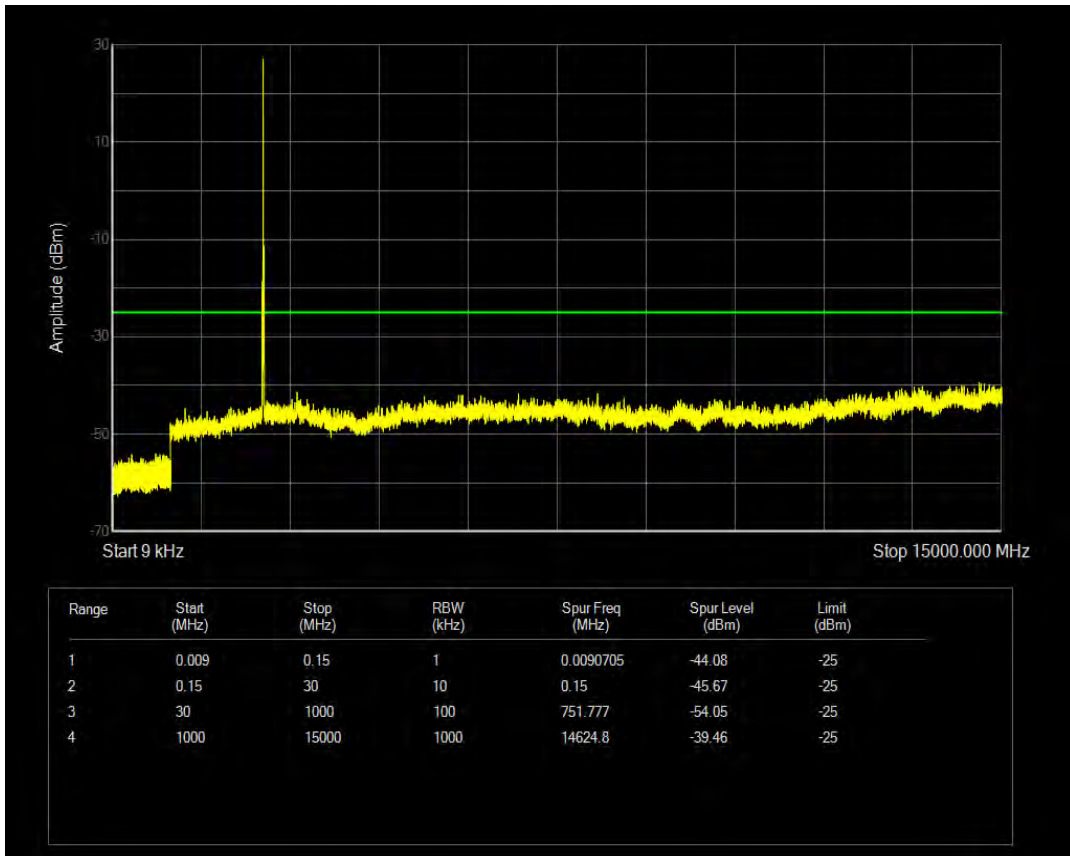

Band7 QAM16 BW=10MHz Channel=21400 RB Size=1 Position=#0

Band7 QPSK BW=10MHz Channel=21400 RB Size=1 Position=#0