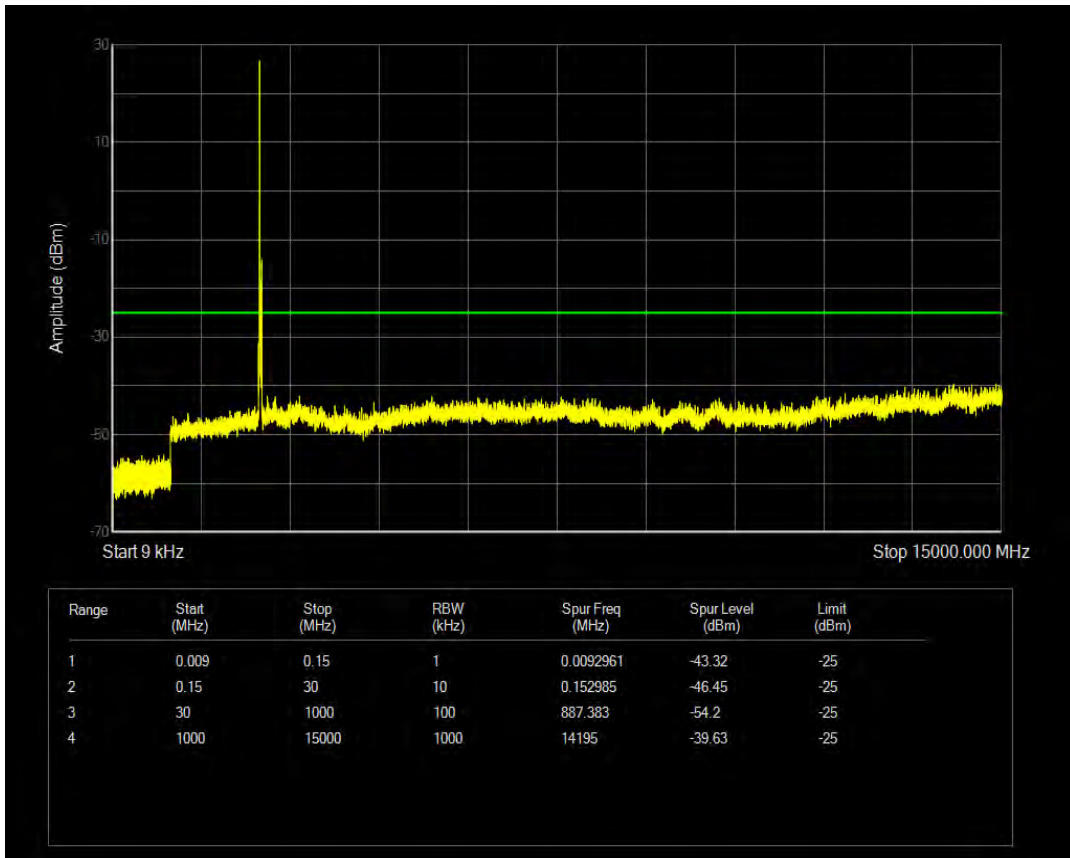

Band7 QPSK BW=5MHz Channel=20775 RB Size=25 Position=#0

Band7 QPSK BW=20MHz Channel=20850 RB Size=1 Position=#0