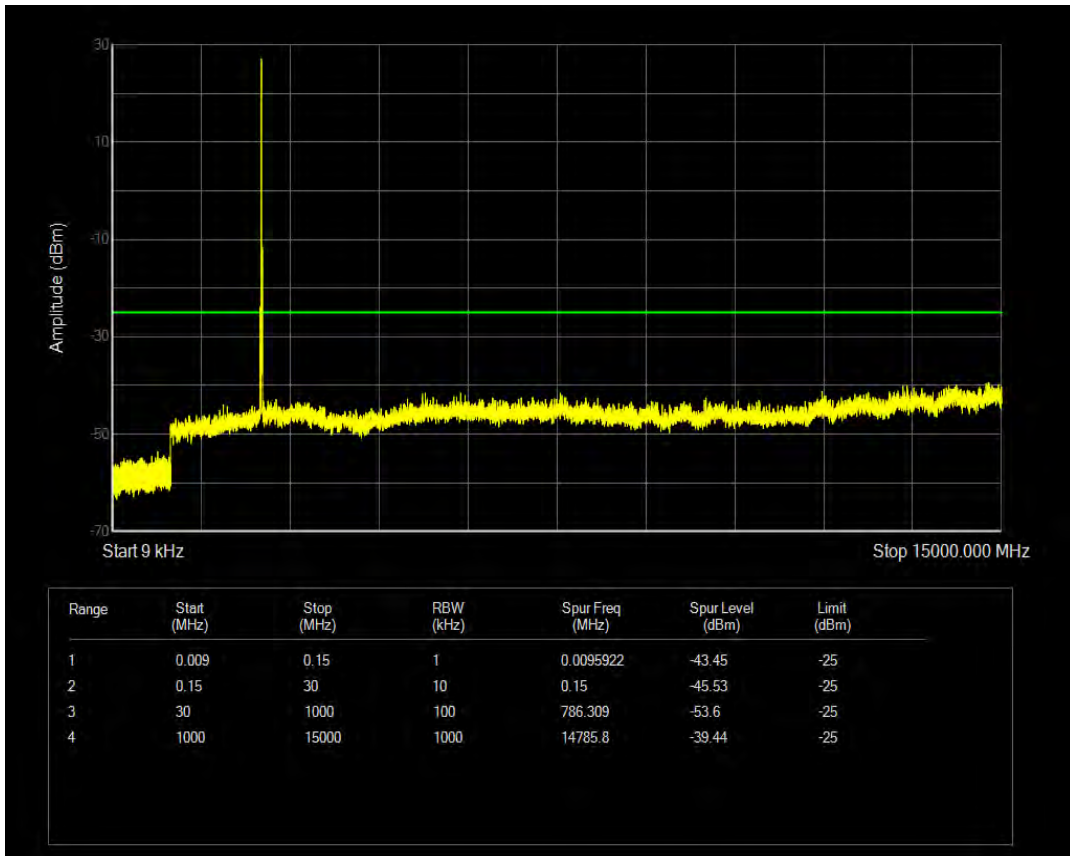

Band7 QAM16 BW=5MHz Channel=21425 RB Size=25 Position=#0

Band7 QPSK BW=10MHz Channel=20800 RB Size=50 Position=#0

Band7 QAM16 BW=10MHz Channel=20800 RB Size=1 Position=#0

Band7 QAM16 BW=10MHz Channel=20800 RB Size=50 Position=#0

Band7 QPSK BW=10MHz Channel=21100 RB Size=1 Position=#0

Band7 QPSK BW=10MHz Channel=21100 RB Size=50 Position=#0

Band7 QAM16 BW=10MHz Channel=21100 RB Size=50 Position=#0

Band7 QAM16 BW=10MHz Channel=21100 RB Size=1 Position=#0