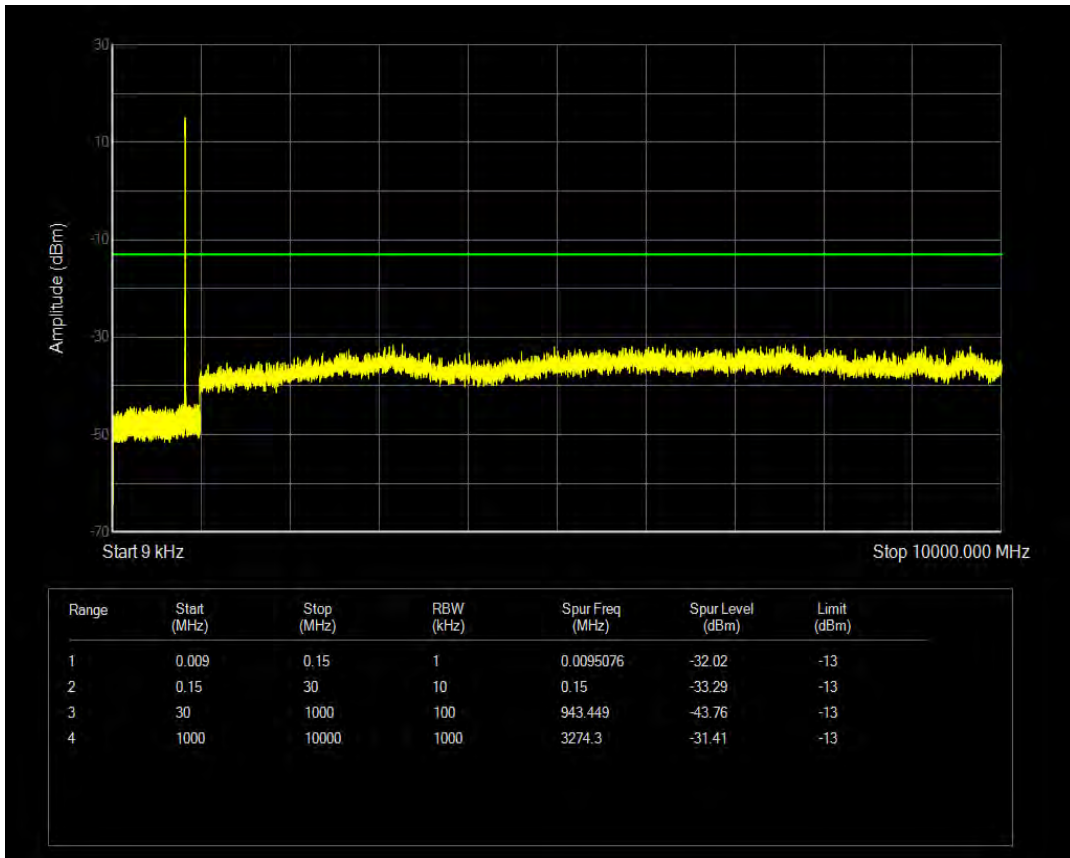

Band5 QPSK BW=3MHz Channel=20635 RB Size=1 Position=#0

Band5 QAM16 BW=3MHz Channel=20525 RB Size=15 Position=#0