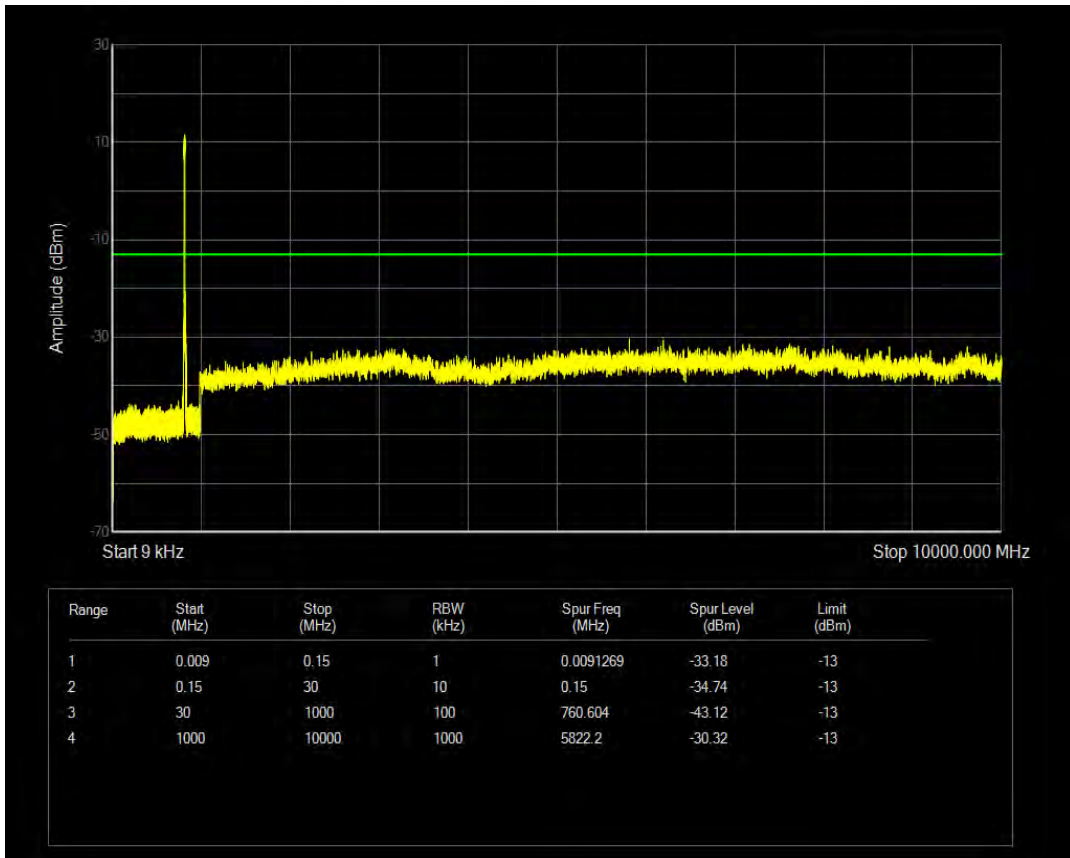

Band5 QPSK BW=10MHz Channel=20525 RB Size=50 Position=#0

Band5 QAM16 BW=10MHz Channel=20450 RB Size=50 Position=#0