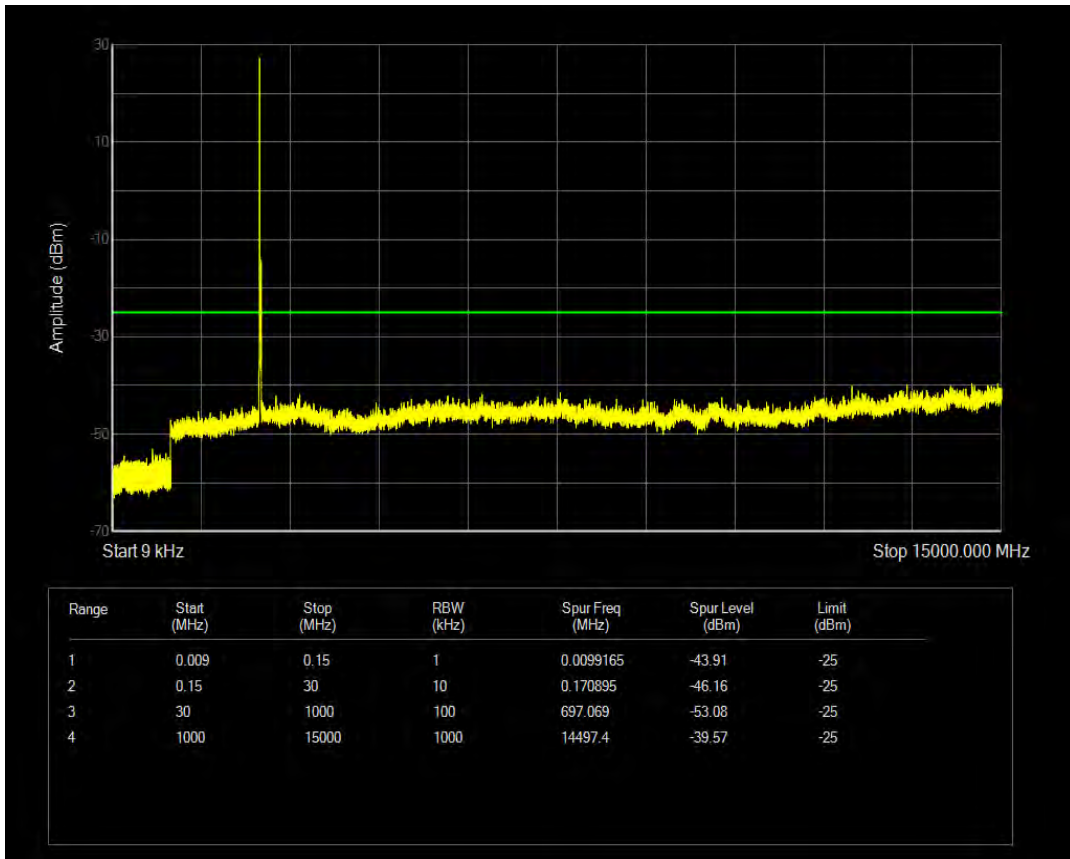

Band7 QPSK BW=10MHz Channel=21100 RB Size=1 Position=#0

Band7 QPSK BW=10MHz Channel=21100 RB Size=50 Position=#0

Band7 QAM16 BW=10MHz Channel=21100 RB Size=50 Position=#0

Band7 QAM16 BW=10MHz Channel=21100 RB Size=1 Position=#0

Band7 QPSK BW=10MHz Channel=21400 RB Size=1 Position=#0

Band7 QAM16 BW=10MHz Channel=21400 RB Size=1 Position=#0

Band7 QPSK BW=10MHz Channel=21400 RB Size=50 Position=#0

Band7 QAM16 BW=10MHz Channel=21400 RB Size=50 Position=#0

Band7 QPSK BW=15MHz Channel=20825 RB Size=75 Position=#0

Band7 QAM16 BW=15MHz Channel=20825 RB Size=75 Position=#0

Band7 QAM16 BW=15MHz Channel=20825 RB Size=1 Position=#0

Band7 QPSK BW=15MHz Channel=21100 RB Size=1 Position=#0