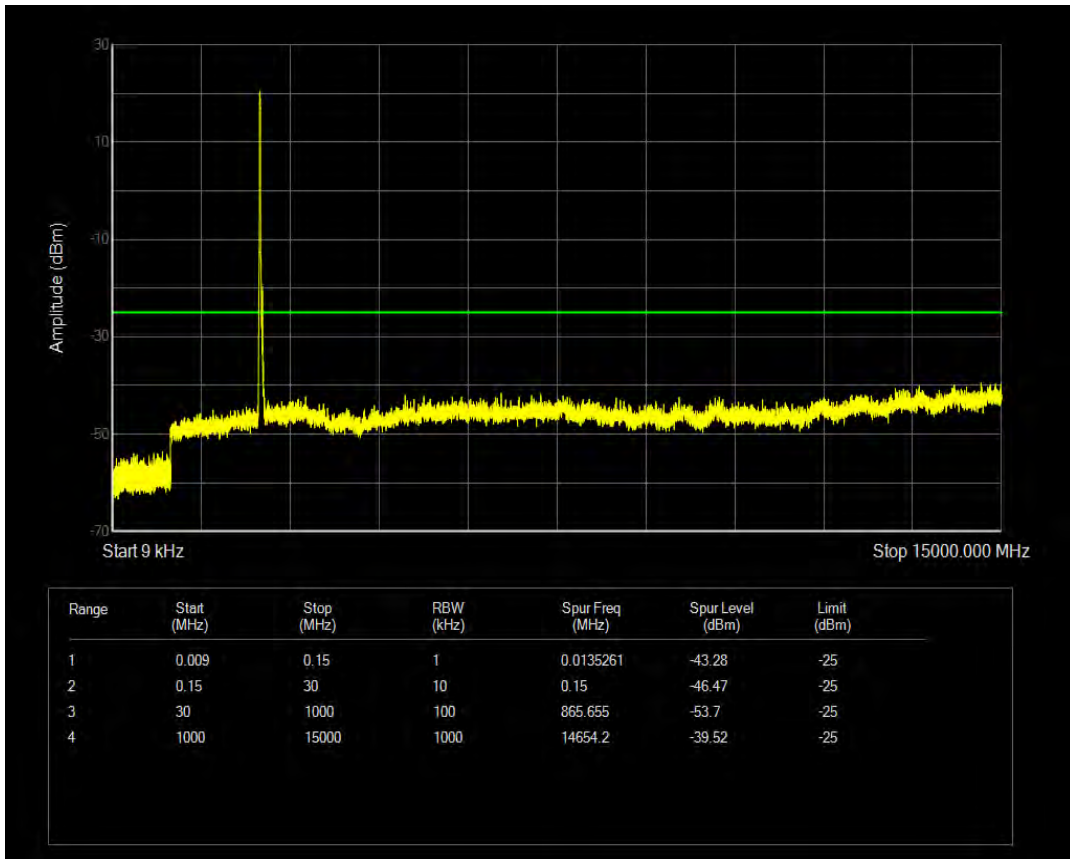

Band7 QAM16 BW=15MHz Channel=20825 RB Size=75 Position=#0

Band7 QPSK BW=15MHz Channel=20825 RB Size=75 Position=#0