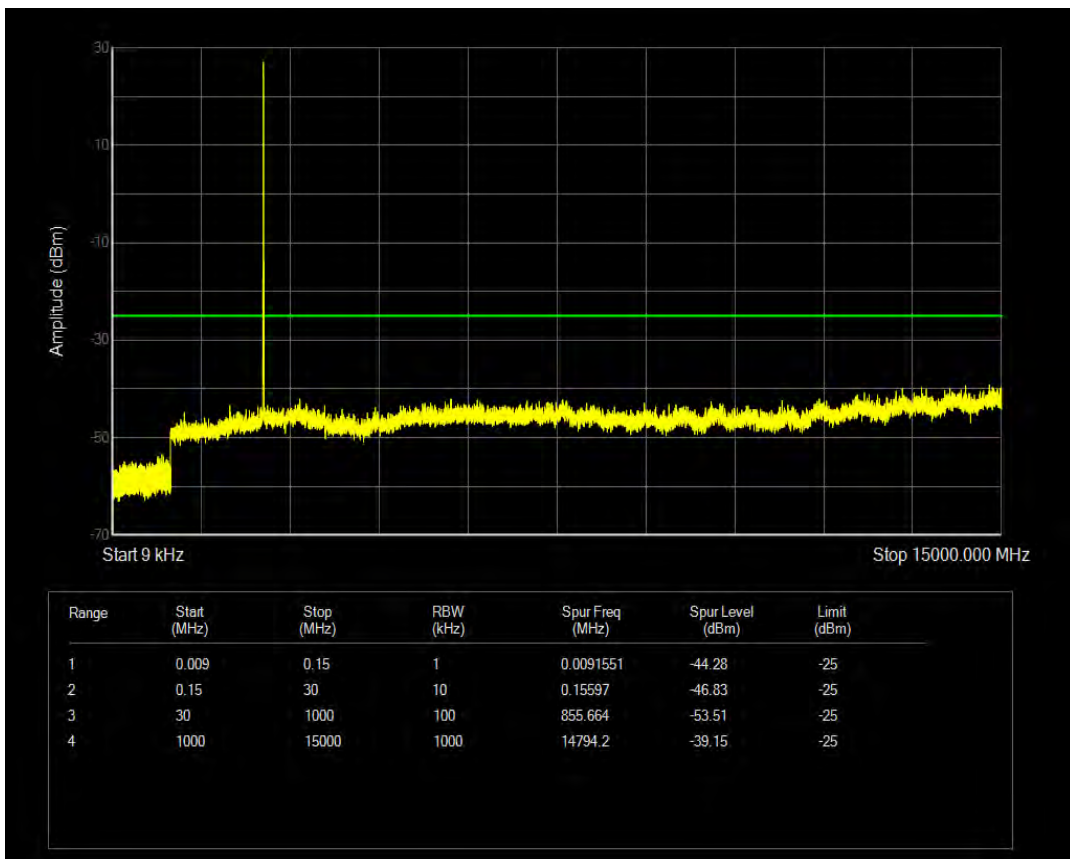

Band7 QPSK BW=5MHz Channel=21425 RB Size=25 Position=#0

Band7 QPSK BW=5MHz Channel=21425 RB Size=1 Position=#0