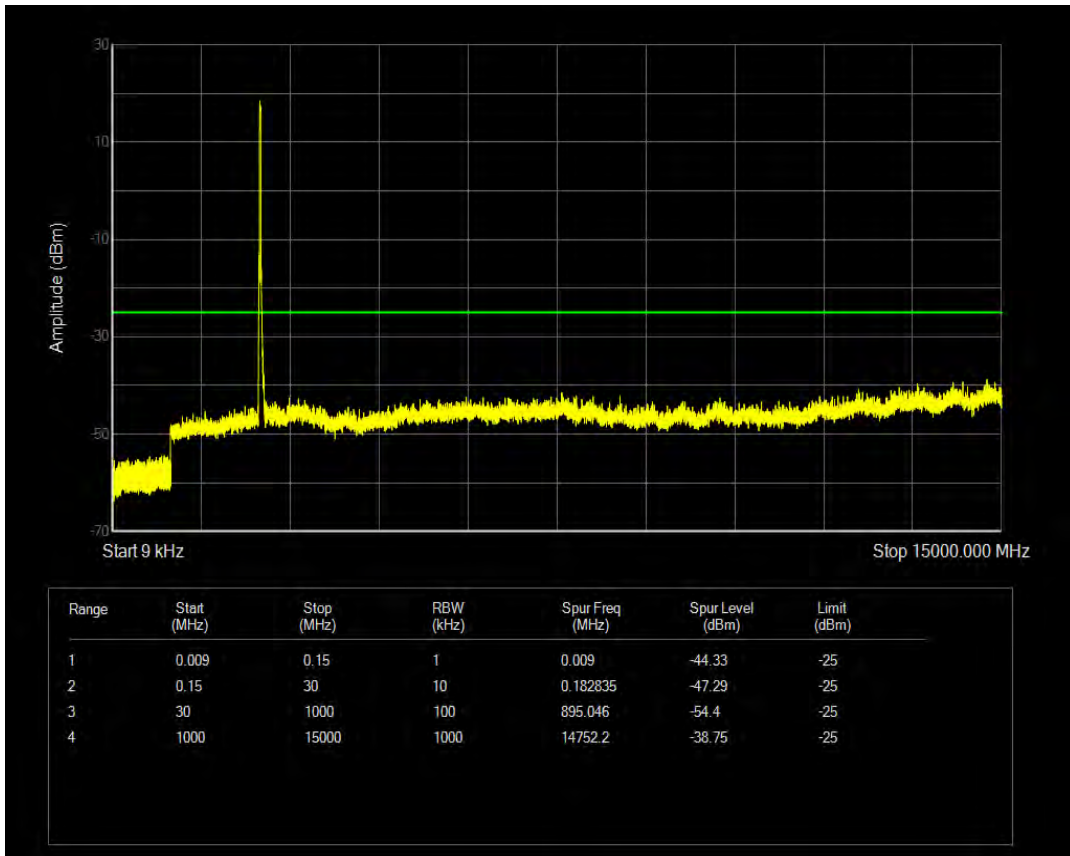

Band7 QPSK BW=15MHz Channel=21375 RB Size=75 Position=#0

Band7 QAM16 BW=15MHz Channel=21375 RB Size=1 Position=#0

Band7 QAM16 BW=15MHz Channel=21375 RB Size=75 Position=#0

Band7 QAM16 BW=20MHz Channel=20850 RB Size=1 Position=#0

Band7 QPSK BW=20MHz Channel=20850 RB Size=100 Position=#0

Band7 QPSK BW=20MHz Channel=21100 RB Size=1 Position=#0

Band7 QAM16 BW=20MHz Channel=20850 RB Size=100 Position=#0

Band7 QPSK BW=20MHz Channel=21100 RB Size=100 Position=#0