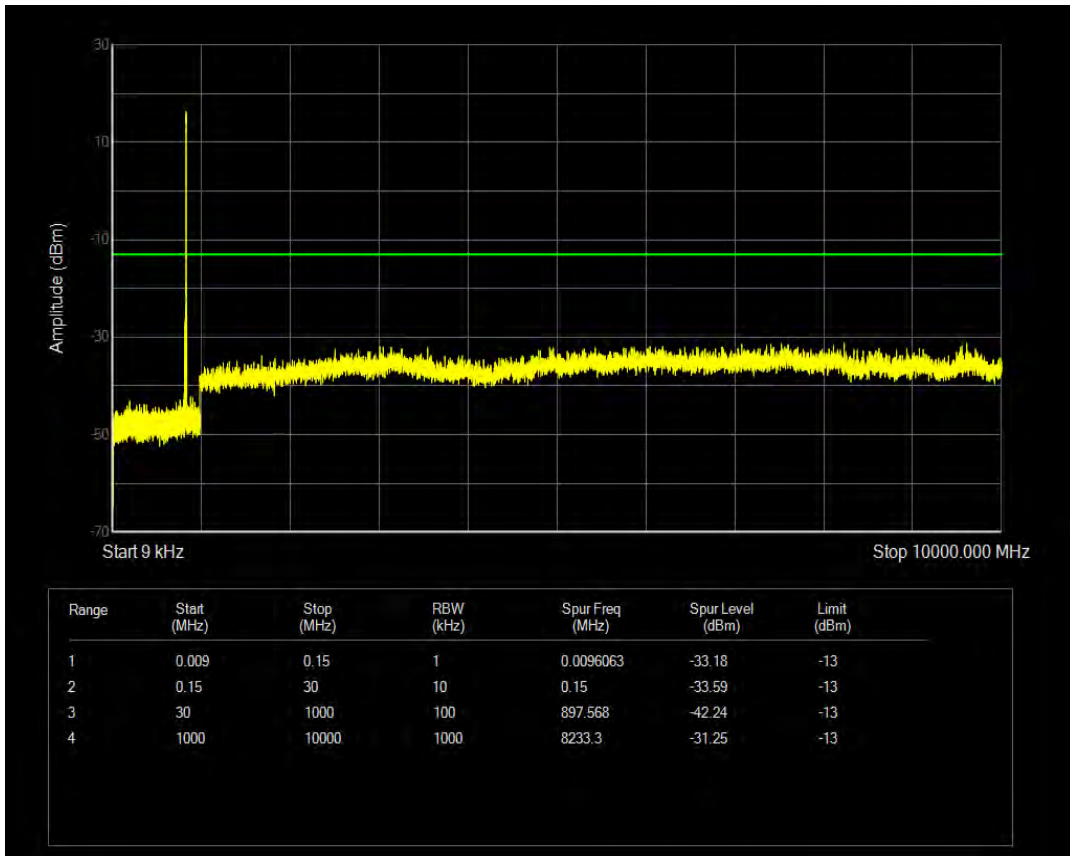

Band5 QAM16 BW=3MHz Channel=20525 RB Size=1 Position=#0

Band5 QAM16 BW=3MHz Channel=20525 RB Size=15 Position=#0

Band5 QPSK BW=3MHz Channel=20635 RB Size=1 Position=#0

Band5 QPSK BW=3MHz Channel=20635 RB Size=15 Position=#0