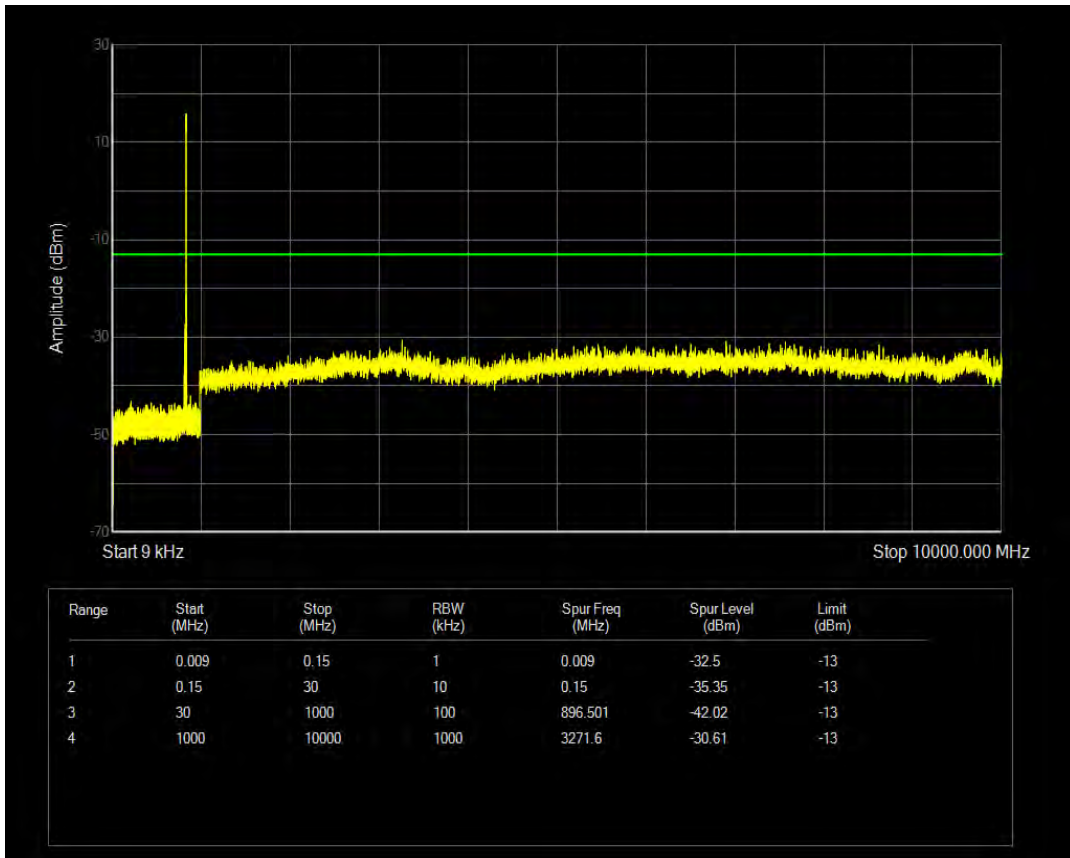

Band5 QPSK BW=5MHz Channel=20425 RB Size=25 Position=#0

Band5 QAM16 BW=3MHz Channel=20635 RB Size=15 Position=#0