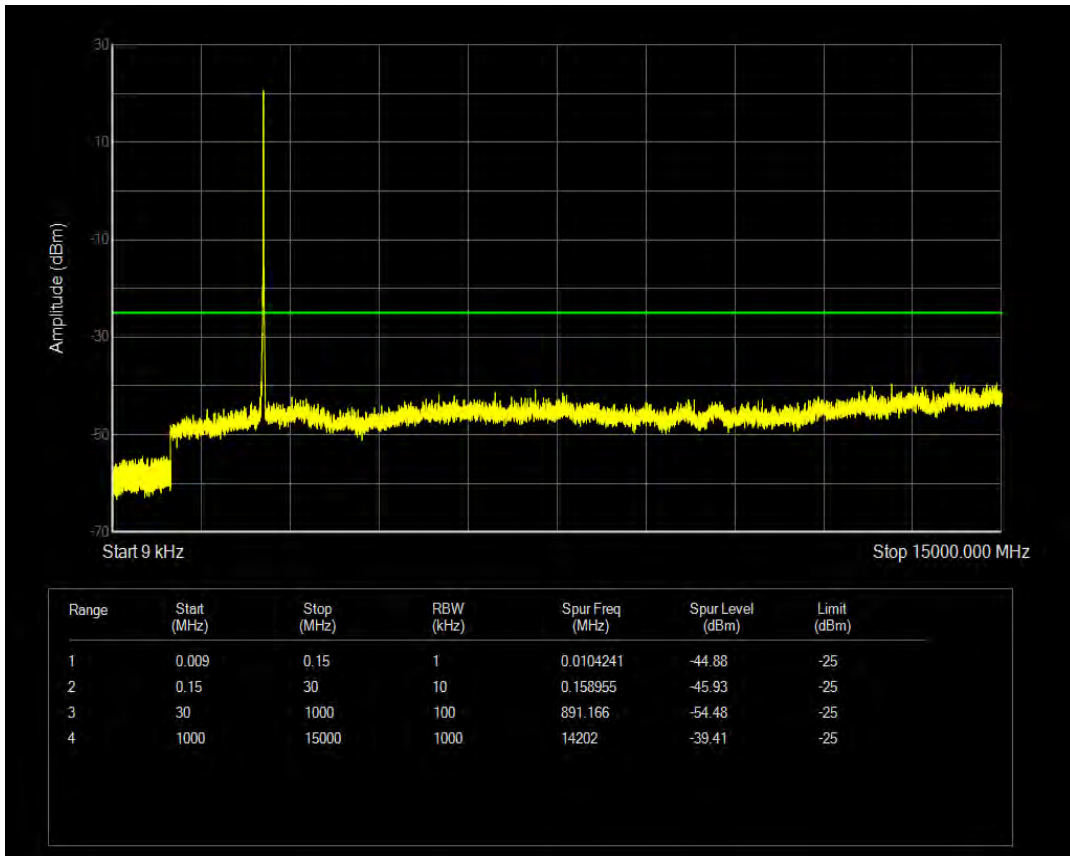

Band7 QPSK BW=10MHz Channel=21400 RB Size=1 Position=#0

Band7 QAM16 BW=10MHz Channel=21400 RB Size=1 Position=#0

Band7 QPSK BW=10MHz Channel=21400 RB Size=50 Position=#0

Band7 QAM16 BW=10MHz Channel=21400 RB Size=50 Position=#0