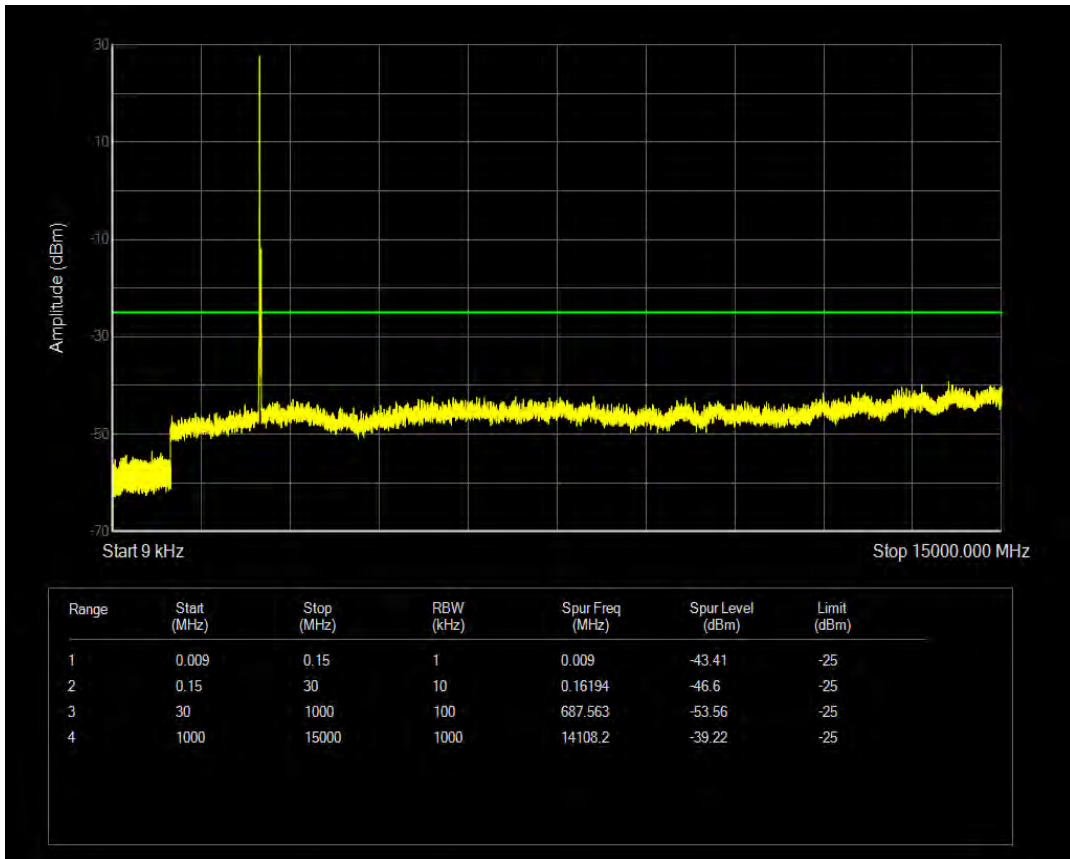

Band7 QPSK BW=20MHz Channel=20850 RB Size=1 Position=#0

Band7 QPSK BW=15MHz Channel=20825 RB Size=1 Position=#0