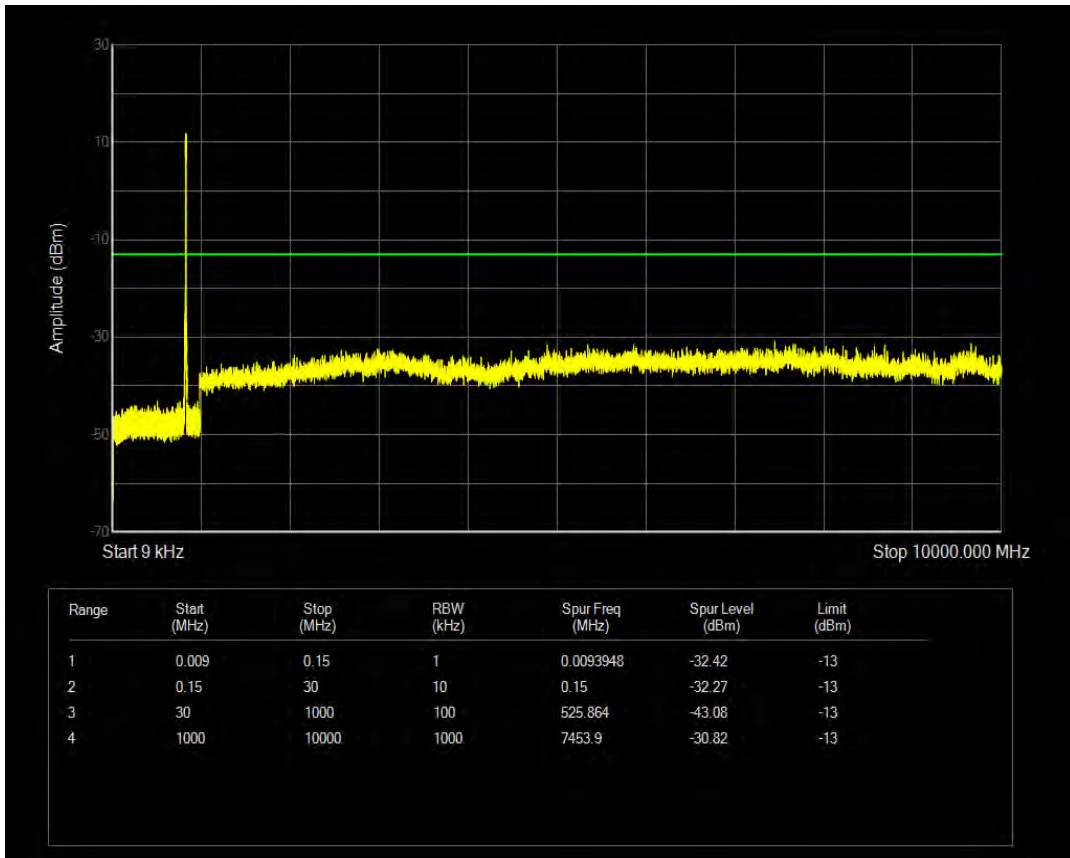

Band7 QPSK BW=5MHz Channel=20775 RB Size=1 Position=#0

Band5 QAM16 BW=10MHz Channel=20600 RB Size=50 Position=#0