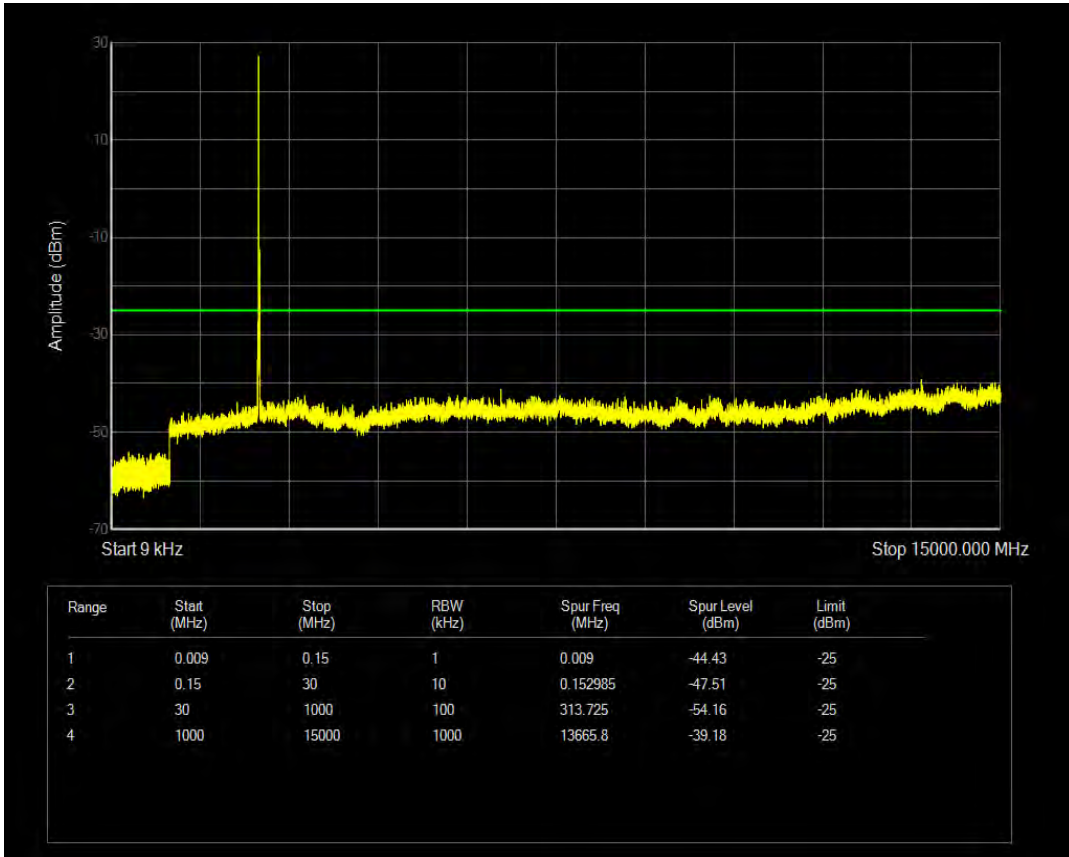

Band7 QAM16 BW=10MHz Channel=20800 RB Size=50 Position=#0

Band7 QAM16 BW=10MHz Channel=20800 RB Size=1 Position=#0