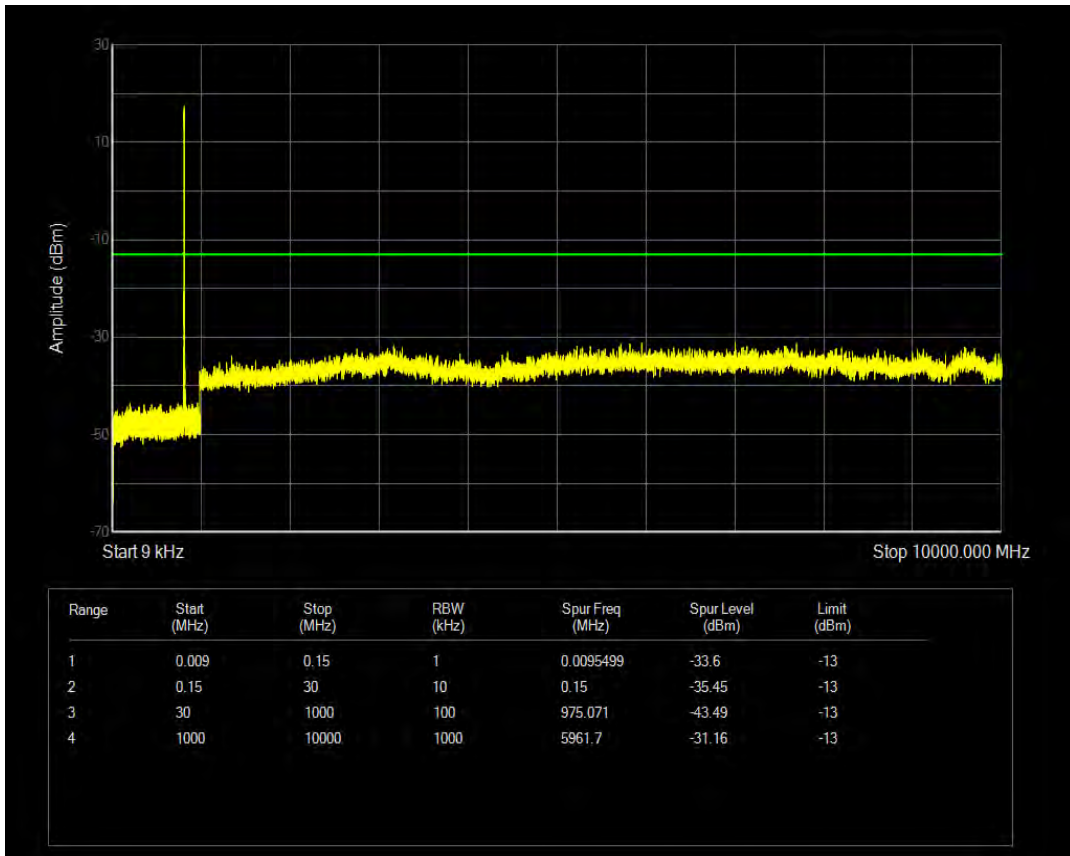

Band5 QAM16 BW=1.4MHz Channel=20643 RB Size=1 Position=#0

Band5 QAM16 BW=1.4MHz Channel=20643 RB Size=6 Position=#0

Band5 QPSK BW=3MHz Channel=20415 RB Size=1 Position=#0

Band5 QPSK BW=3MHz Channel=20415 RB Size=15 Position=#0