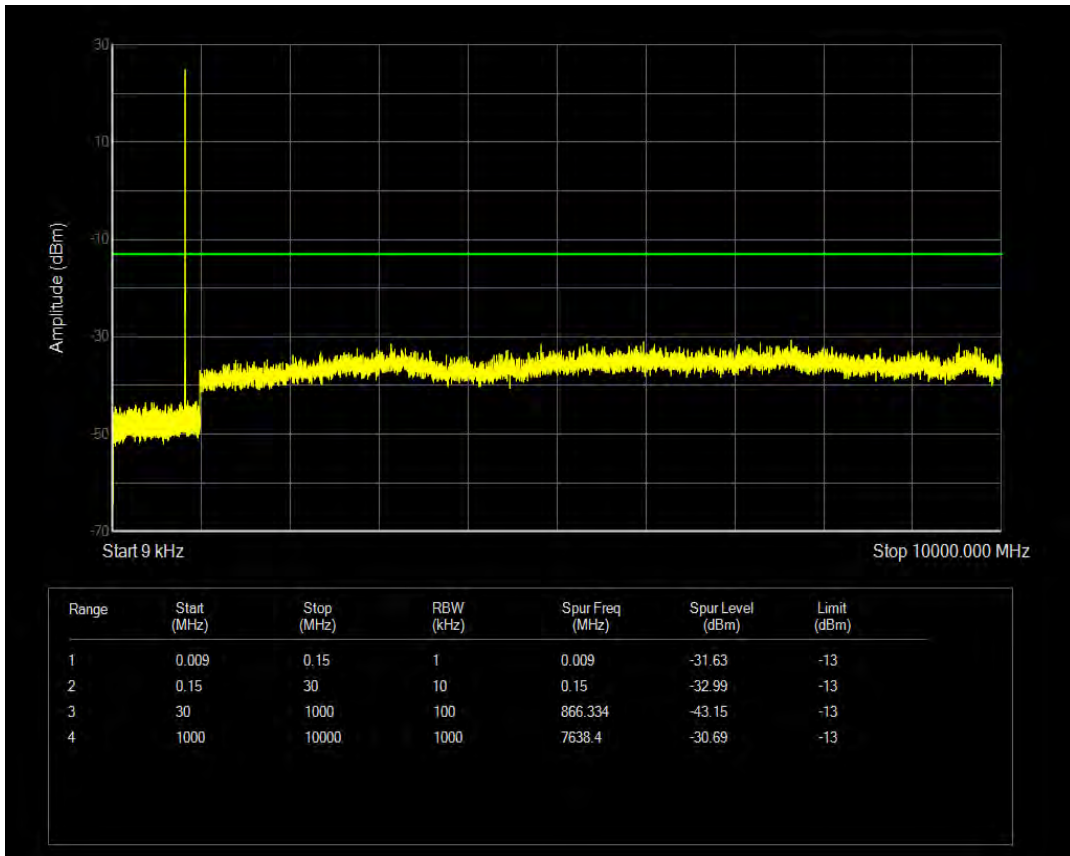

Band5 QPSK BW=1.4MHz Channel=20407 RB Size=6 Position=#0

Band5 QAM16 BW=1.4MHz Channel=20407 RB Size=6 Position=#0

Band5 QPSK BW=1.4MHz Channel=20525 RB Size=1 Position=#0

Band5 QPSK BW=1.4MHz Channel=20525 RB Size=6 Position=#0

Band5 QAM16 BW=1.4MHz Channel=20525 RB Size=1 Position=#0

Band5 QAM16 BW=1.4MHz Channel=20525 RB Size=6 Position=#0

Band5 QPSK BW=1.4MHz Channel=20643 RB Size=1 Position=#0

Band5 QPSK BW=1.4MHz Channel=20643 RB Size=6 Position=#0