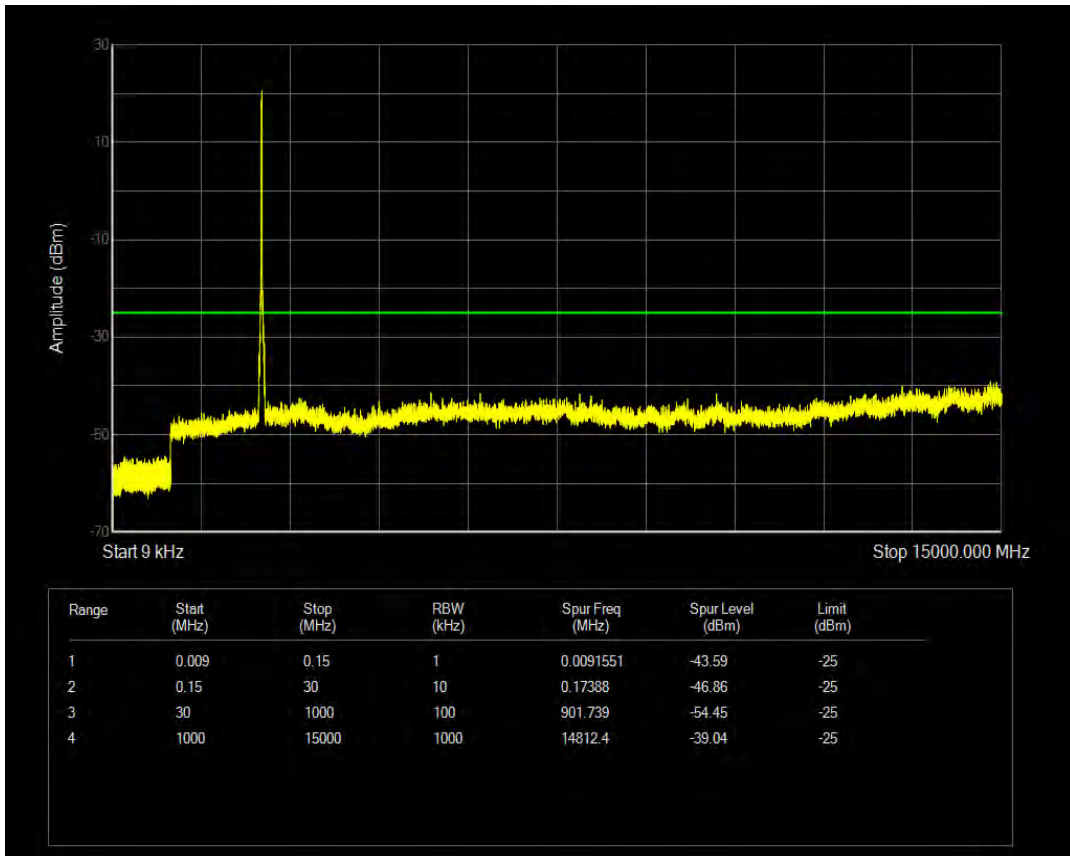

Band7 QAM16 BW=15MHz Channel=21100 RB Size=75 Position=#0

Band7 QPSK BW=15MHz Channel=21100 RB Size=75 Position=#0