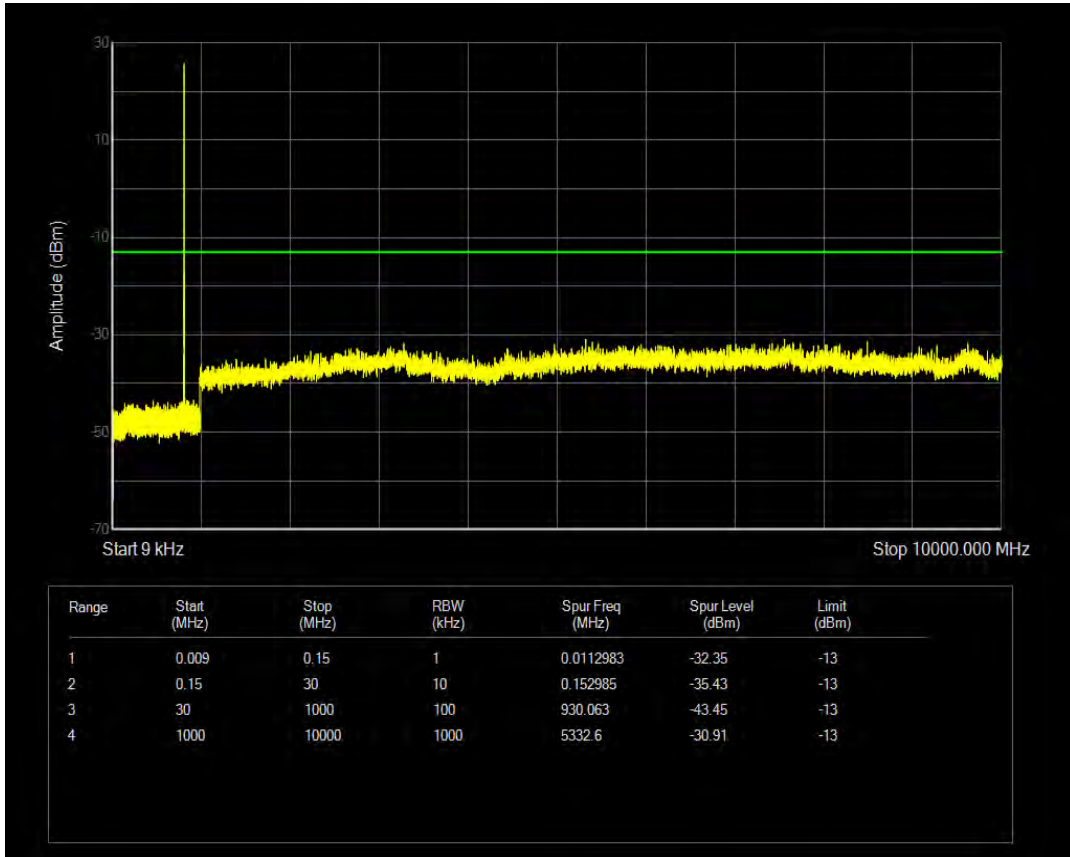

Band5 QAM16 BW=1.4MHz Channel=20643 RB Size=1 Position=#0

Band5 QAM16 BW=1.4MHz Channel=20643 RB Size=6 Position=#0

Band5 QPSK BW=3MHz Channel=20415 RB Size=1 Position=#0

Band5 QPSK BW=3MHz Channel=20415 RB Size=15 Position=#0

Band5 QAM16 BW=3MHz Channel=20415 RB Size=1 Position=#0

Band5 QPSK BW=3MHz Channel=20525 RB Size=1 Position=#0

Band5 QAM16 BW=3MHz Channel=20415 RB Size=15 Position=#0

Band5 QPSK BW=3MHz Channel=20525 RB Size=15 Position=#0