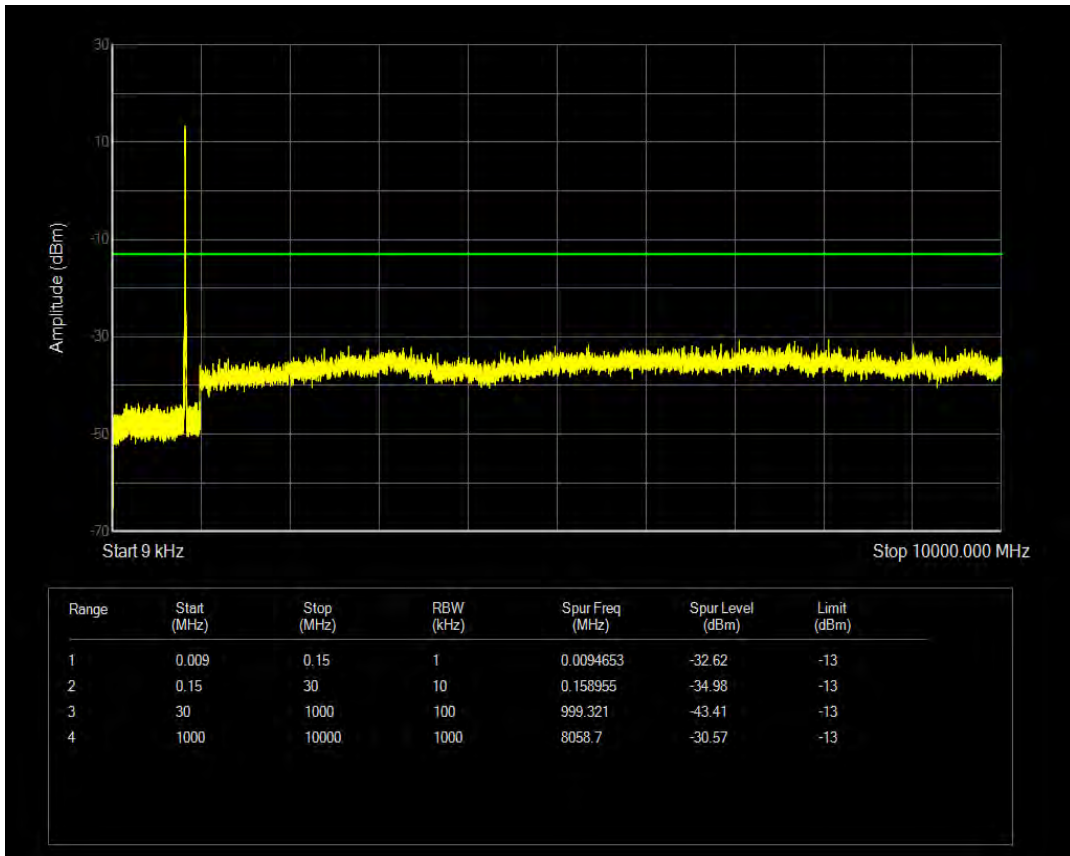

Band5 QPSK BW=10MHz Channel=20525 RB Size=1 Position=#0

Band5 QPSK BW=10MHz Channel=20525 RB Size=50 Position=#0