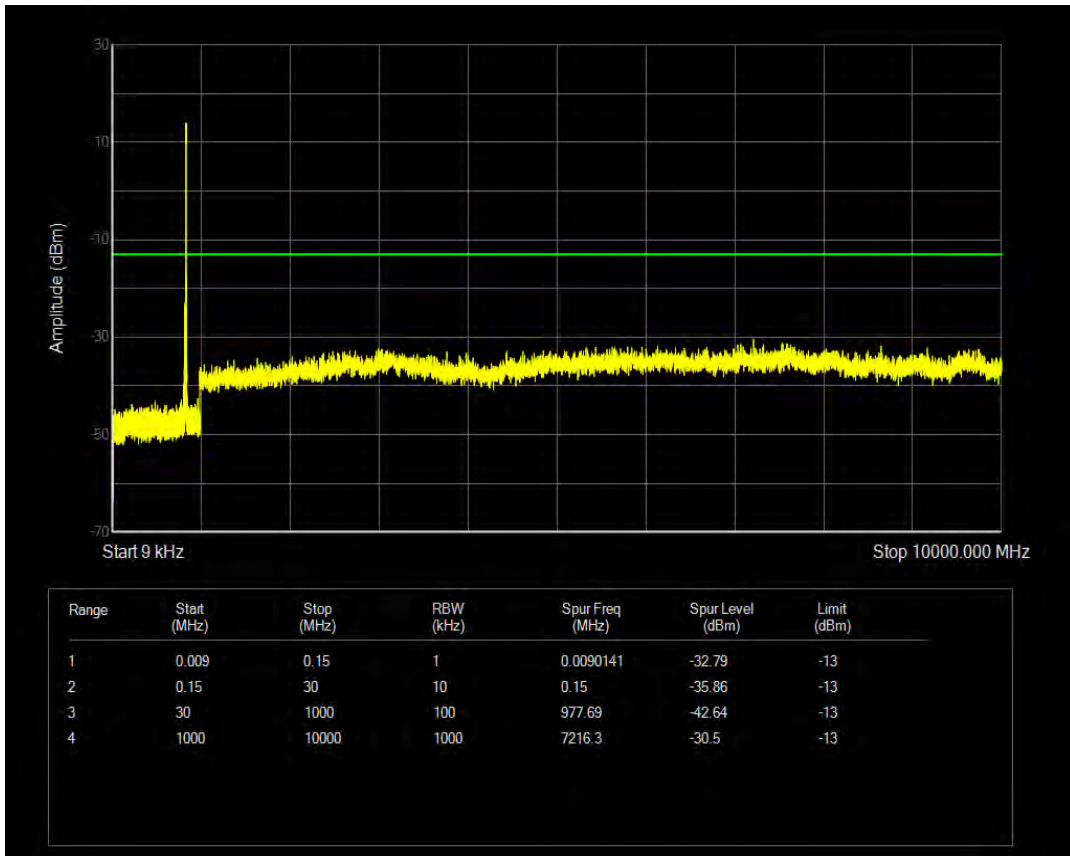

Band5 QAM16 BW=5MHz Channel=20525 RB Size=1 Position=#0

Band5 QAM16 BW=5MHz Channel=20525 RB Size=25 Position=#0

Band5 QPSK BW=5MHz Channel=20625 RB Size=1 Position=#0

Band5 QPSK BW=5MHz Channel=20625 RB Size=25 Position=#0