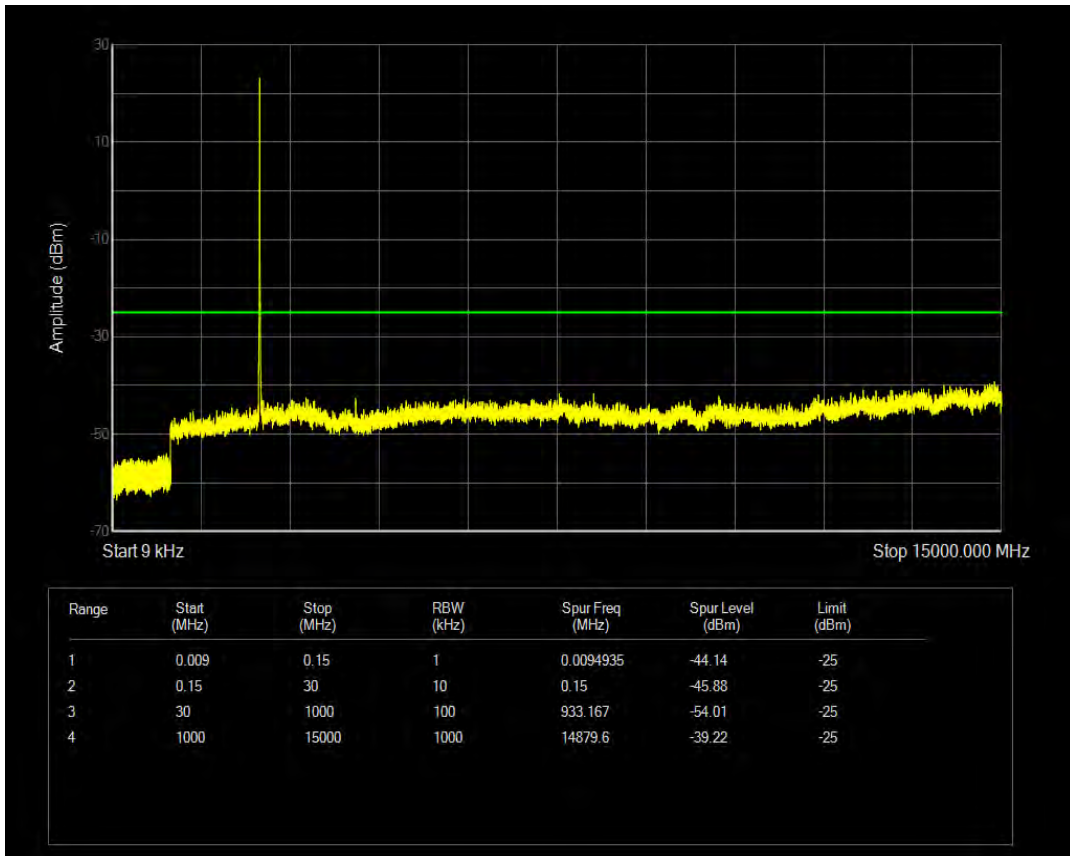

Band7 QPSK BW=5MHz Channel=21100 RB Size=1 Position=#0

Band7 QAM16 BW=5MHz Channel=20775 RB Size=25 Position=#0