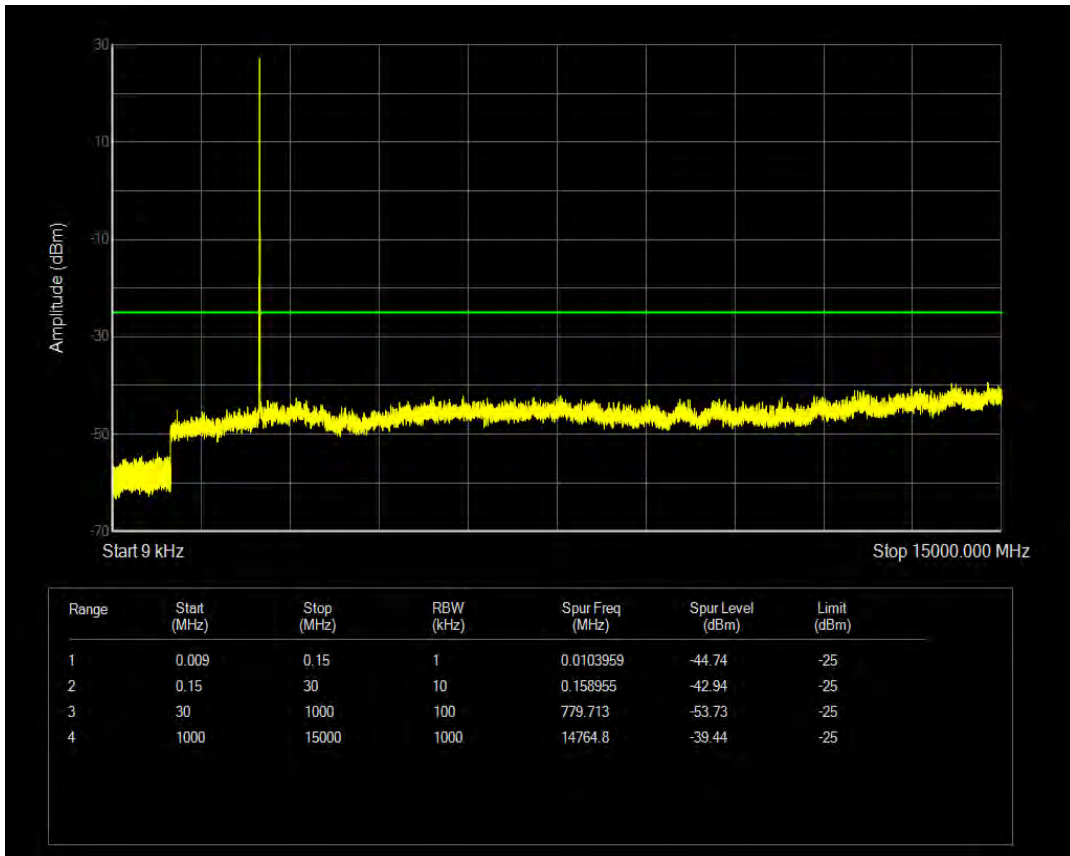

Band7 QPSK BW=10MHz Channel=20800 RB Size=1 Position=#0

Band7 QPSK BW=5MHz Channel=20775 RB Size=1 Position=#0