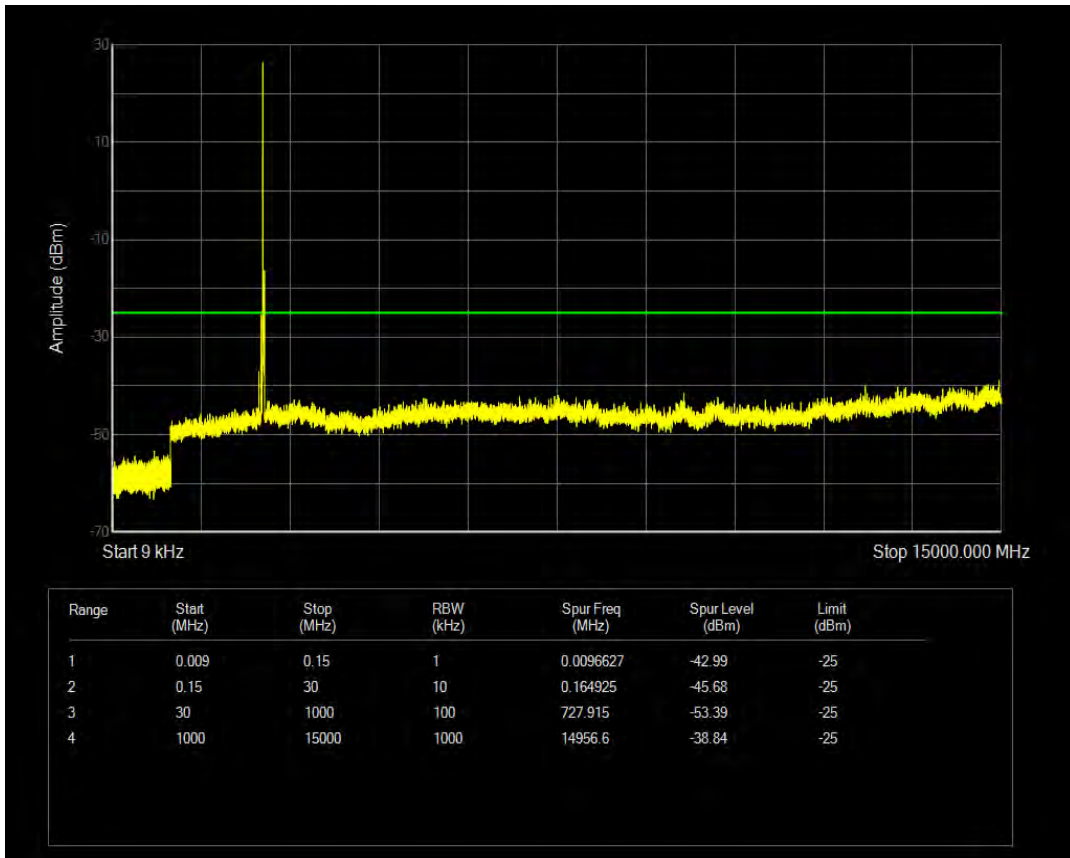

Band7 QAM16 BW=15MHz Channel=21375 RB Size=75 Position=#0

Band7 QAM16 BW=15MHz Channel=21375 RB Size=1 Position=#0