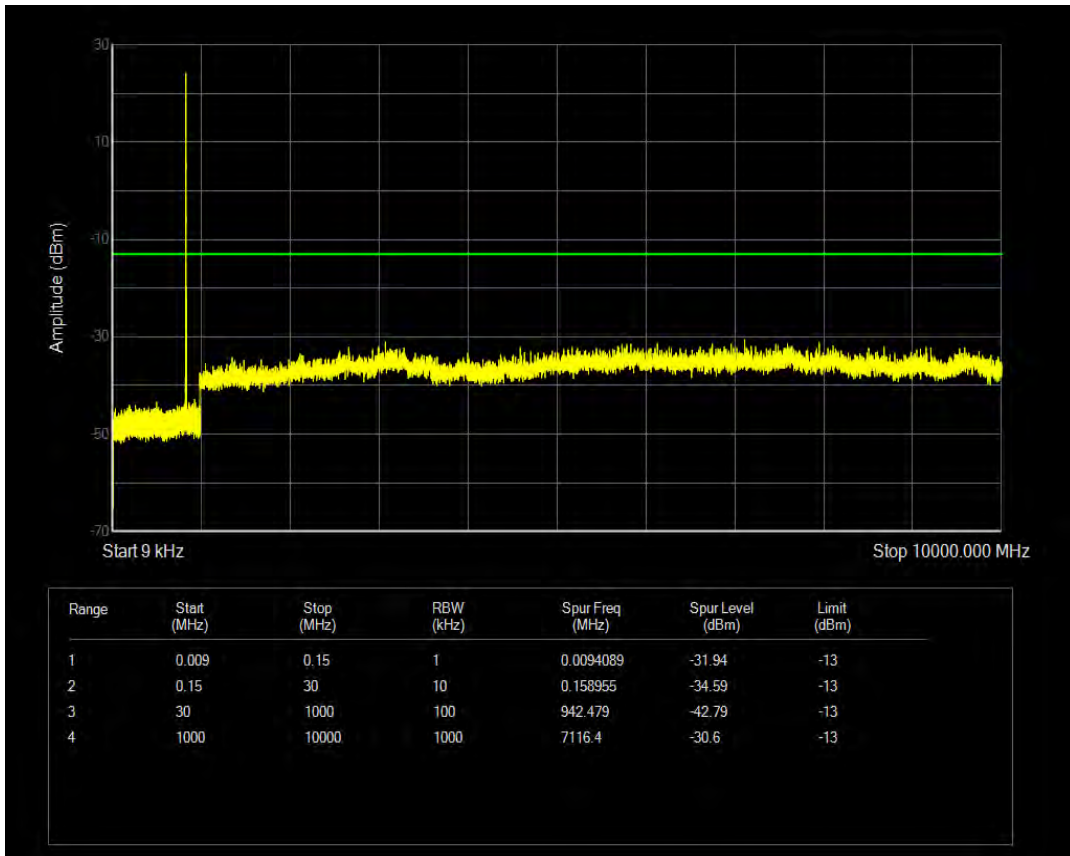

Band5 QPSK BW=5MHz Channel=20625 RB Size=25 Position=#0

Band5 QPSK BW=5MHz Channel=20625 RB Size=1 Position=#0