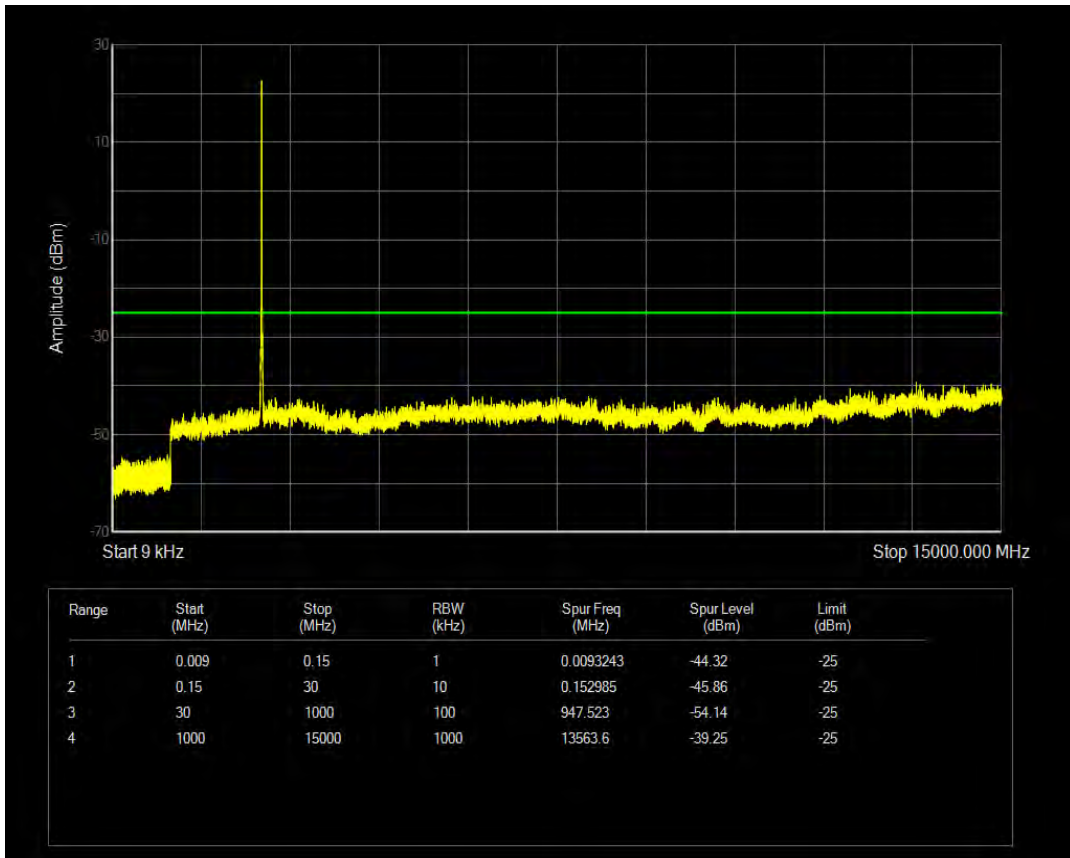

Band7 QAM16 BW=5MHz Channel=20775 RB Size=25 Position=#0

Band7 QPSK BW=5MHz Channel=21100 RB Size=1 Position=#0

Band7 QAM16 BW=5MHz Channel=21100 RB Size=1 Position=#0

Band7 QPSK BW=5MHz Channel=21100 RB Size=25 Position=#0