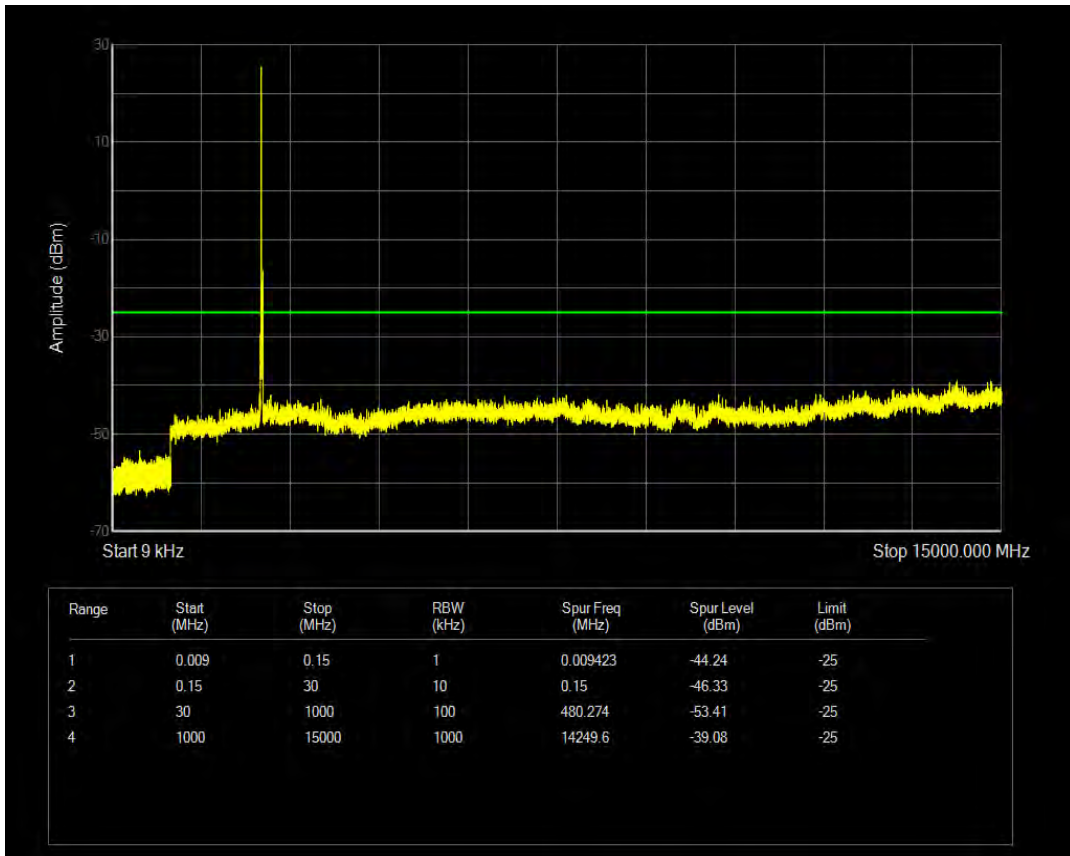

Band7 QPSK BW=15MHz Channel=21100 RB Size=75 Position=#0

Band7 QAM16 BW=15MHz Channel=21100 RB Size=1 Position=#0