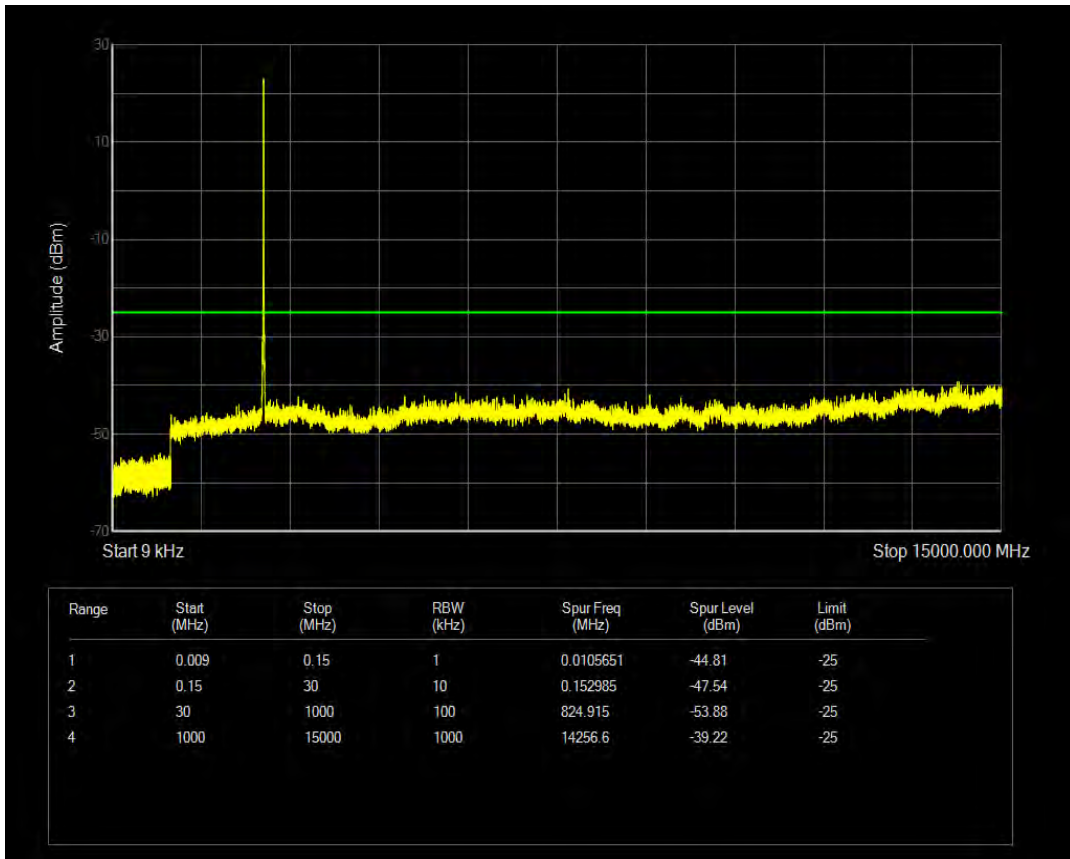

Band7 QAM16 BW=5MHz Channel=21425 RB Size=1 Position=#0

Band7 QPSK BW=5MHz Channel=21425 RB Size=25 Position=#0