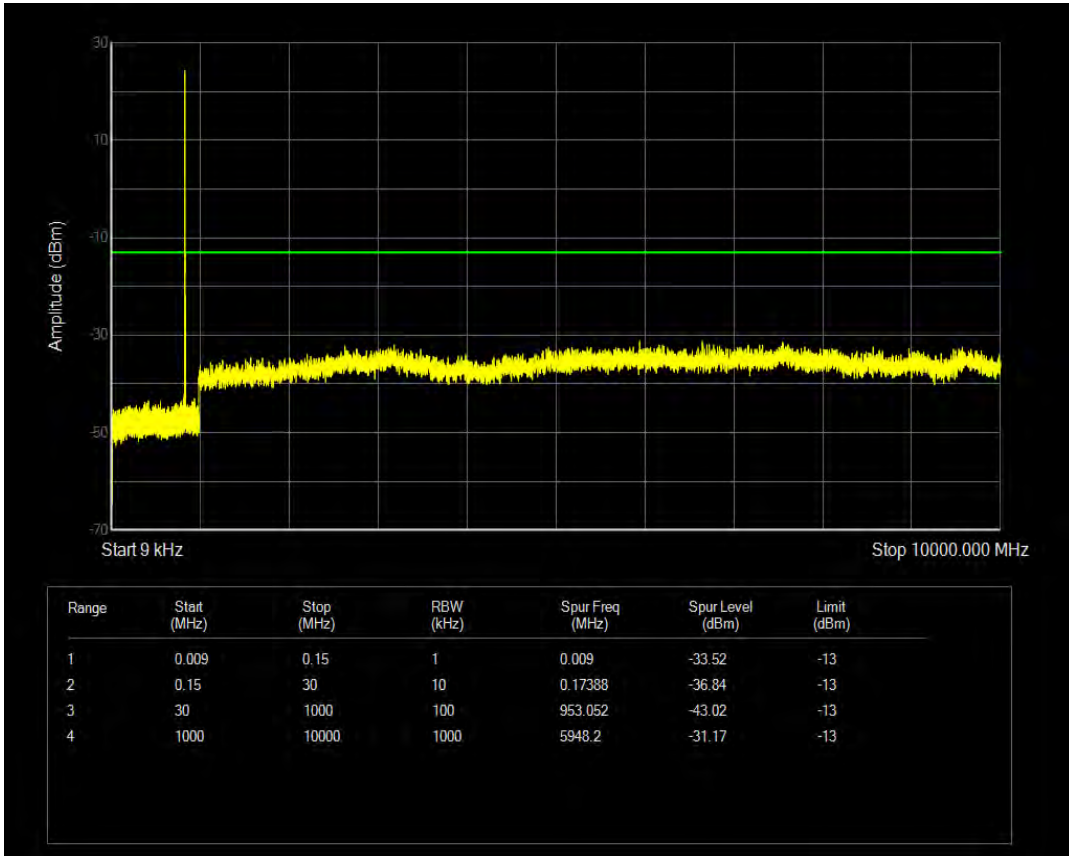

Band5 QAM16 BW=5MHz Channel=20525 RB Size=1 Position=#0

Band5 QAM16 BW=5MHz Channel=20525 RB Size=25 Position=#0

Band5 QPSK BW=5MHz Channel=20625 RB Size=1 Position=#0

Band5 QPSK BW=5MHz Channel=20625 RB Size=25 Position=#0

Band5 QAM16 BW=5MHz Channel=20625 RB Size=25 Position=#0

Band5 QAM16 BW=5MHz Channel=20625 RB Size=1 Position=#0

Band5 QPSK BW=10MHz Channel=20450 RB Size=1 Position=#0

Band5 QAM16 BW=10MHz Channel=20450 RB Size=1 Position=#0