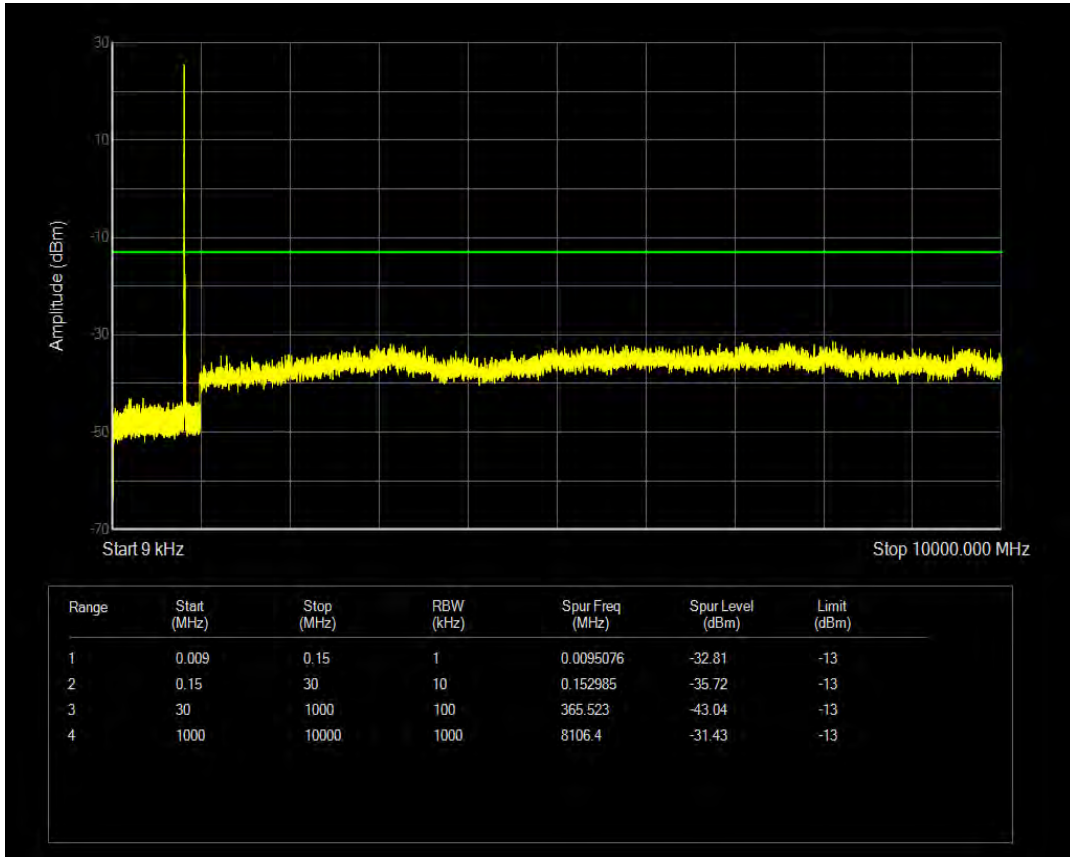

Band5 QAM16 BW=10MHz Channel=20450 RB Size=1 Position=#0

Band5 QPSK BW=10MHz Channel=20450 RB Size=1 Position=#0