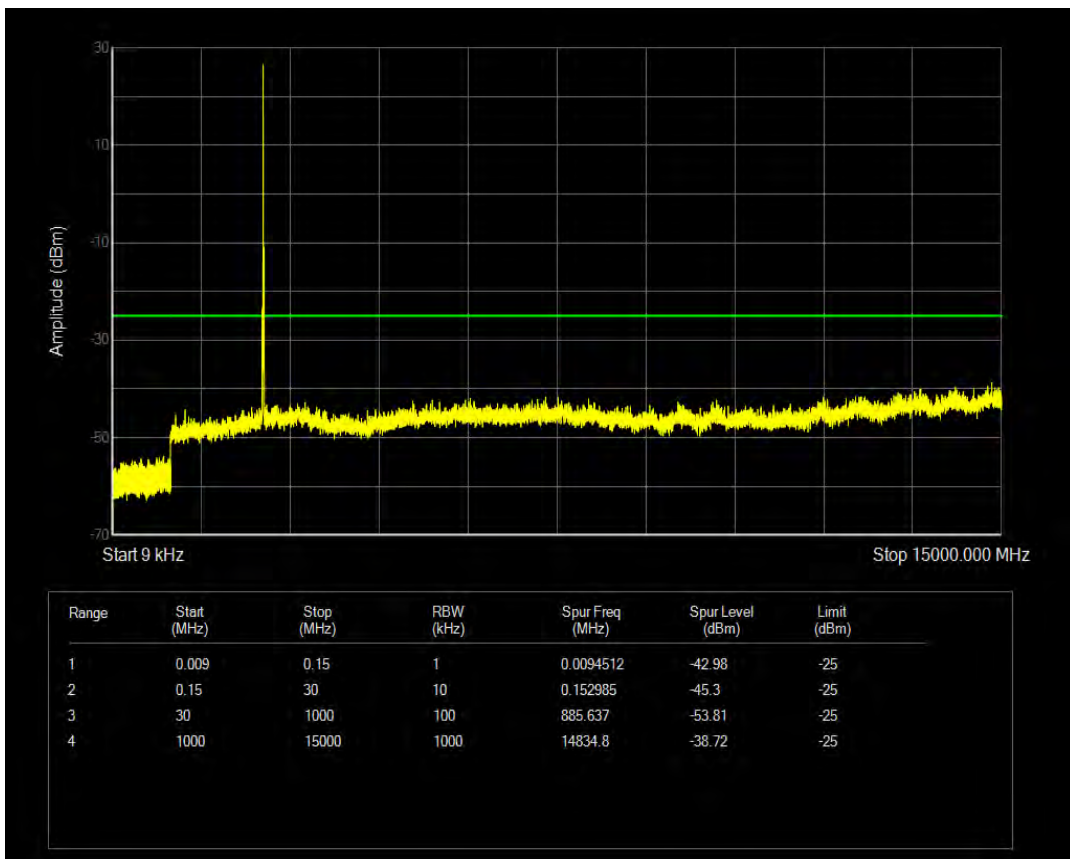

Band7 QPSK BW=10MHz Channel=21100 RB Size=1 Position=#0

Band7 QPSK BW=10MHz Channel=21100 RB Size=50 Position=#0

Band7 QAM16 BW=10MHz Channel=21100 RB Size=50 Position=#0

Band7 QAM16 BW=10MHz Channel=21100 RB Size=1 Position=#0

Band7 QPSK BW=10MHz Channel=21400 RB Size=1 Position=#0

Band7 QAM16 BW=10MHz Channel=21400 RB Size=1 Position=#0

Band7 QPSK BW=10MHz Channel=21400 RB Size=50 Position=#0

Band7 QAM16 BW=10MHz Channel=21400 RB Size=50 Position=#0