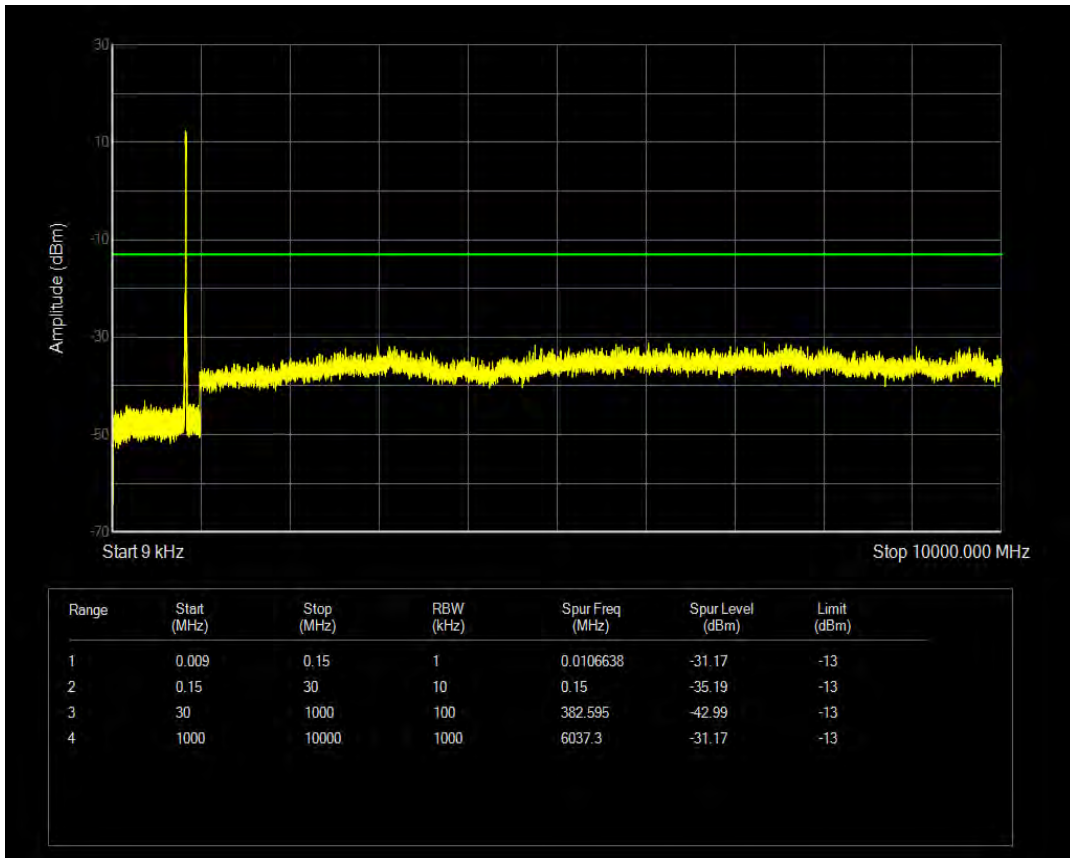

Band5 QAM16 BW=10MHz Channel=20525 RB Size=1 Position=#0

Band5 QPSK BW=10MHz Channel=20600 RB Size=1 Position=#0

Band5 QAM16 BW=10MHz Channel=20525 RB Size=50 Position=#0

Band5 QPSK BW=10MHz Channel=20600 RB Size=50 Position=#0

Band5 QAM16 BW=10MHz Channel=20600 RB Size=1 Position=#0

Band5 QAM16 BW=10MHz Channel=20600 RB Size=50 Position=#0

Band7 QPSK BW=5MHz Channel=20775 RB Size=1 Position=#0

Band7 QPSK BW=10MHz Channel=20800 RB Size=1 Position=#0