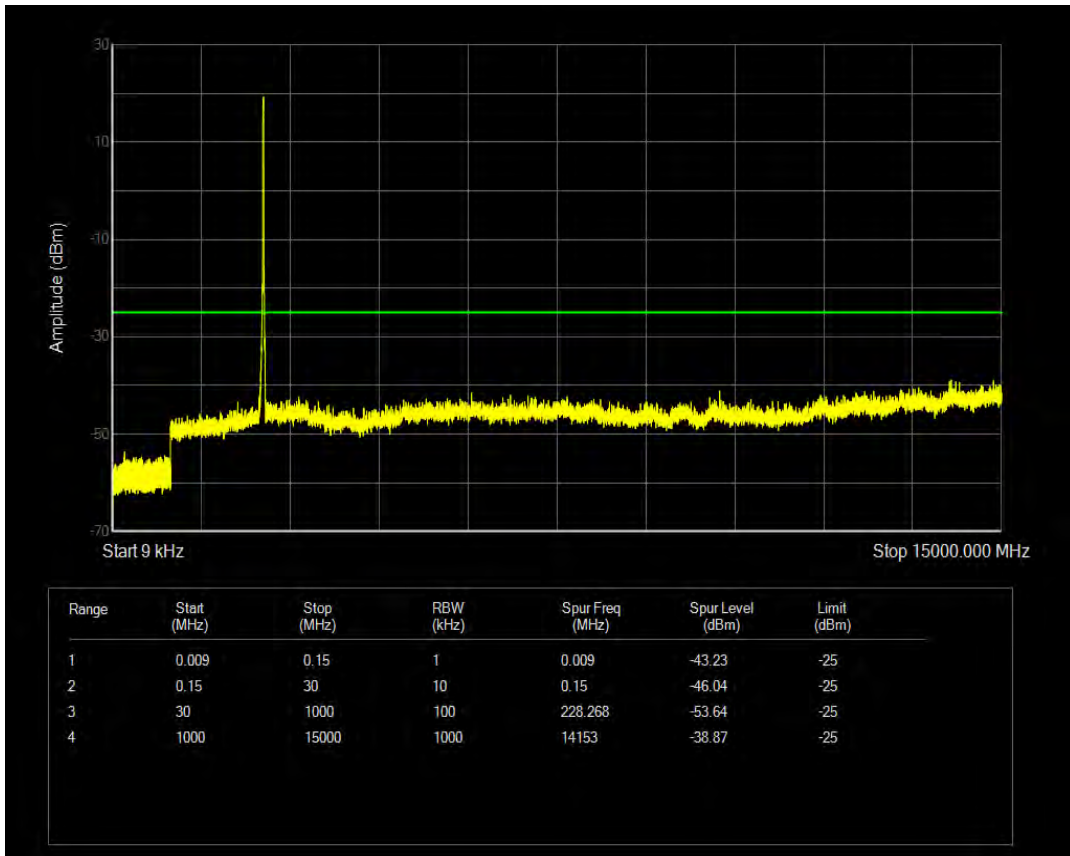

Band7 QAM16 BW=20MHz Channel=20850 RB Size=1 Position=#0

Band7 QAM16 BW=15MHz Channel=21375 RB Size=75 Position=#0