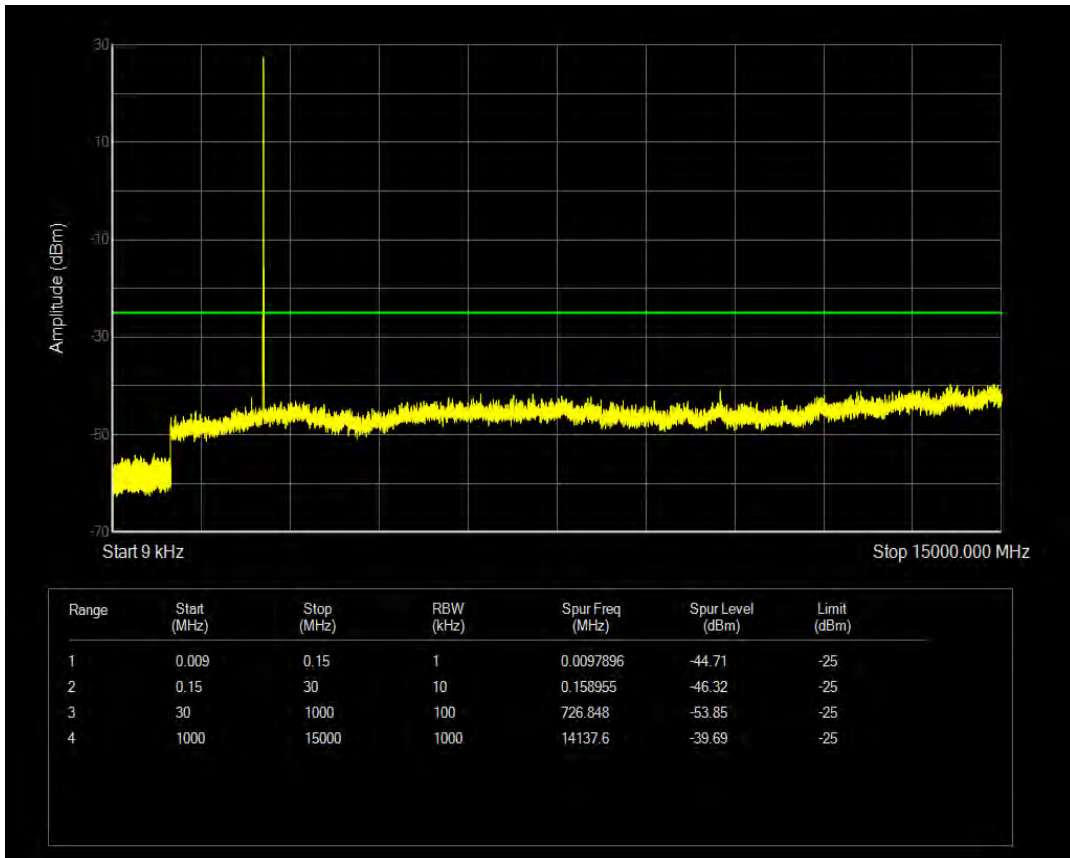

Band7 QAM16 BW=5MHz Channel=21100 RB Size=25 Position=#0

Band7 QPSK BW=5MHz Channel=21425 RB Size=1 Position=#0

Band7 QPSK BW=5MHz Channel=21425 RB Size=25 Position=#0

Band7 QAM16 BW=5MHz Channel=21425 RB Size=1 Position=#0