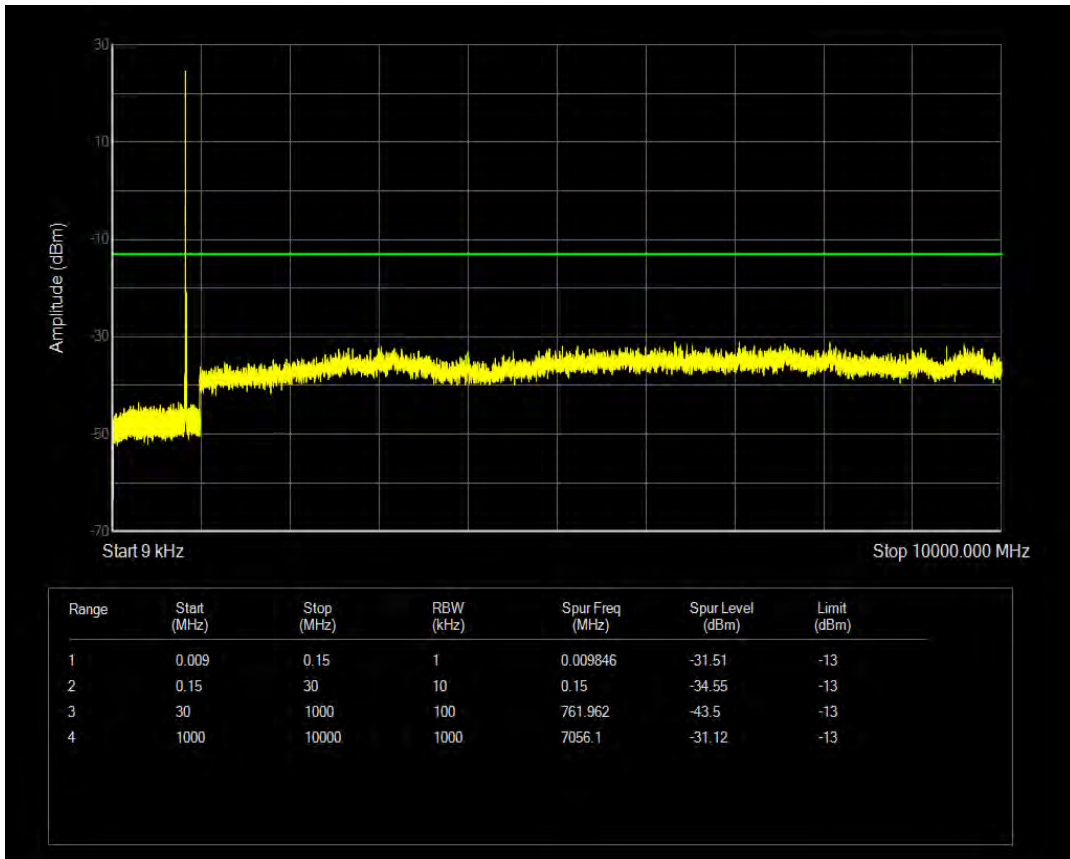

Band5 QAM16 BW=10MHz Channel=20525 RB Size=1 Position=#0

Band5 QPSK BW=10MHz Channel=20600 RB Size=1 Position=#0

Band5 QAM16 BW=10MHz Channel=20525 RB Size=50 Position=#0

Band5 QPSK BW=10MHz Channel=20600 RB Size=50 Position=#0

Band5 QAM16 BW=10MHz Channel=20600 RB Size=1 Position=#0

Band5 QAM16 BW=10MHz Channel=20600 RB Size=50 Position=#0

Band7 QPSK BW=5MHz Channel=20775 RB Size=1 Position=#0

Band7 QPSK BW=10MHz Channel=20800 RB Size=1 Position=#0