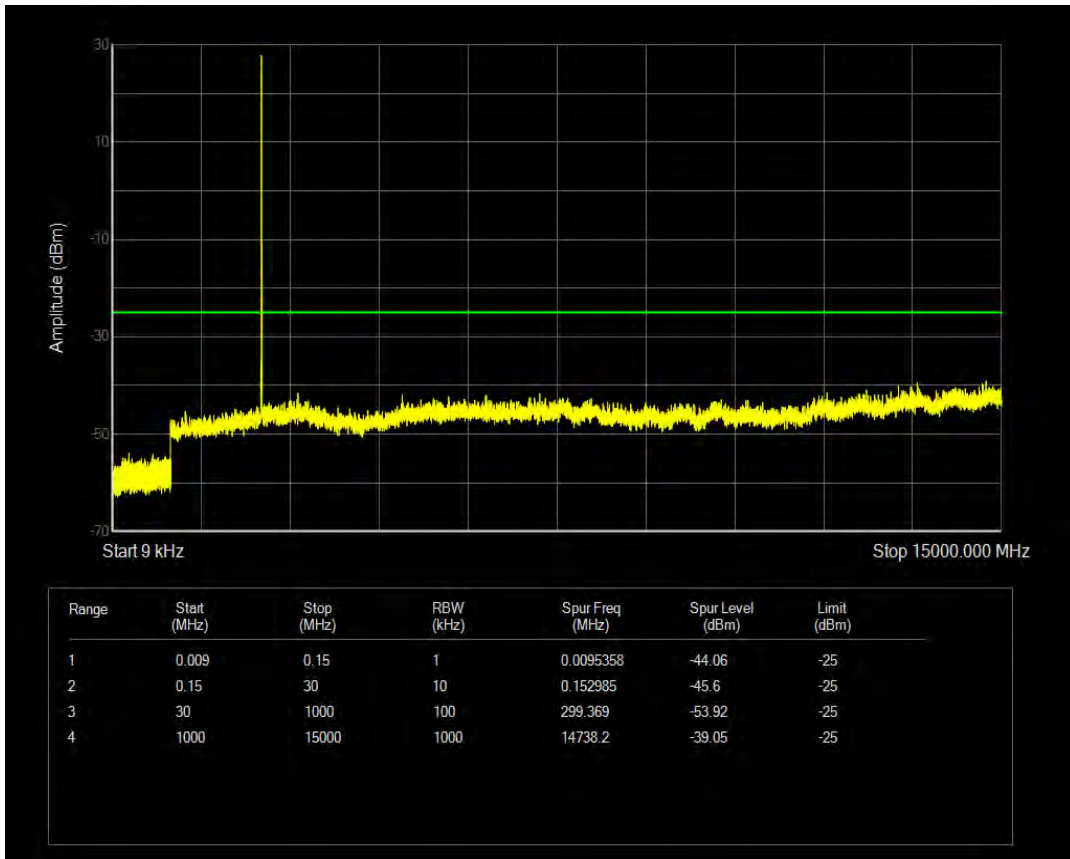

Band7 QPSK BW=5MHz Channel=21100 RB Size=25 Position=#0

Band7 QAM16 BW=5MHz Channel=21100 RB Size=1 Position=#0