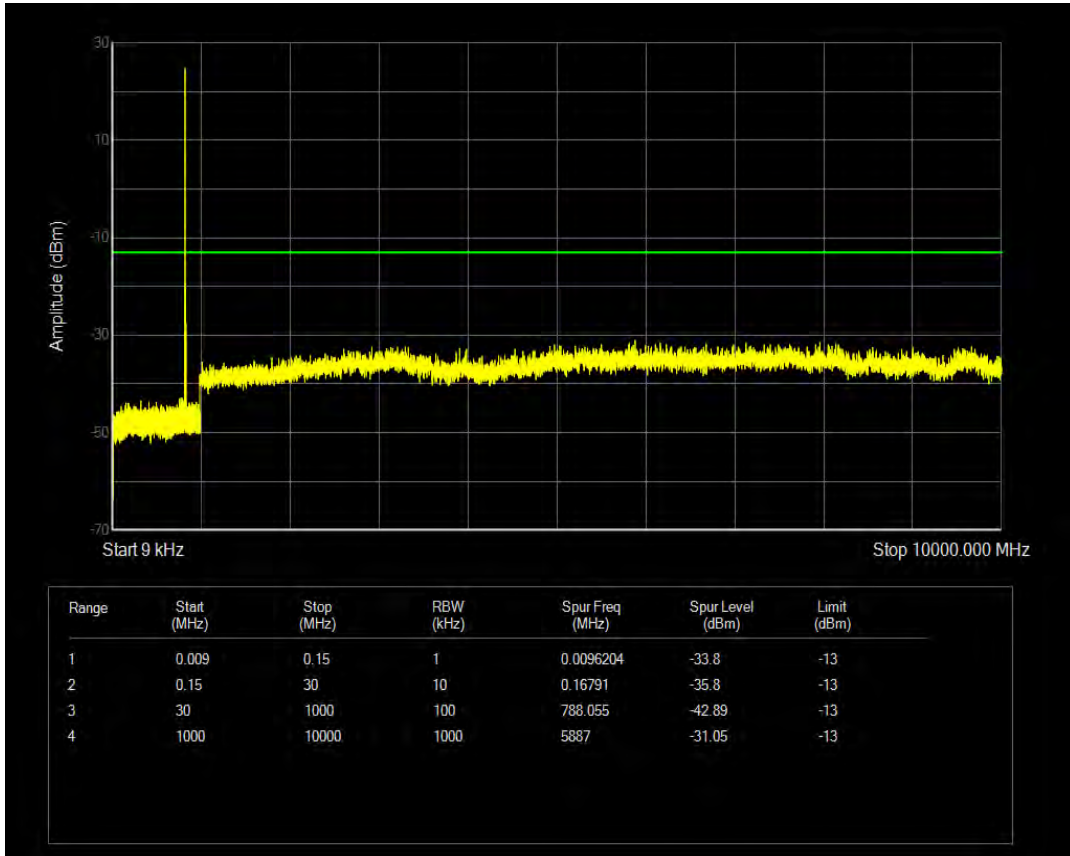

Band5 QAM16 BW=1.4MHz Channel=20643 RB Size=1 Position=#0

Band5 QAM16 BW=1.4MHz Channel=20643 RB Size=6 Position=#0

Band5 QPSK BW=3MHz Channel=20415 RB Size=1 Position=#0

Band5 QPSK BW=3MHz Channel=20415 RB Size=15 Position=#0

Band5 QAM16 BW=3MHz Channel=20415 RB Size=1 Position=#0

Band5 QPSK BW=3MHz Channel=20525 RB Size=1 Position=#0

Band5 QAM16 BW=3MHz Channel=20415 RB Size=15 Position=#0

Band5 QPSK BW=3MHz Channel=20525 RB Size=15 Position=#0