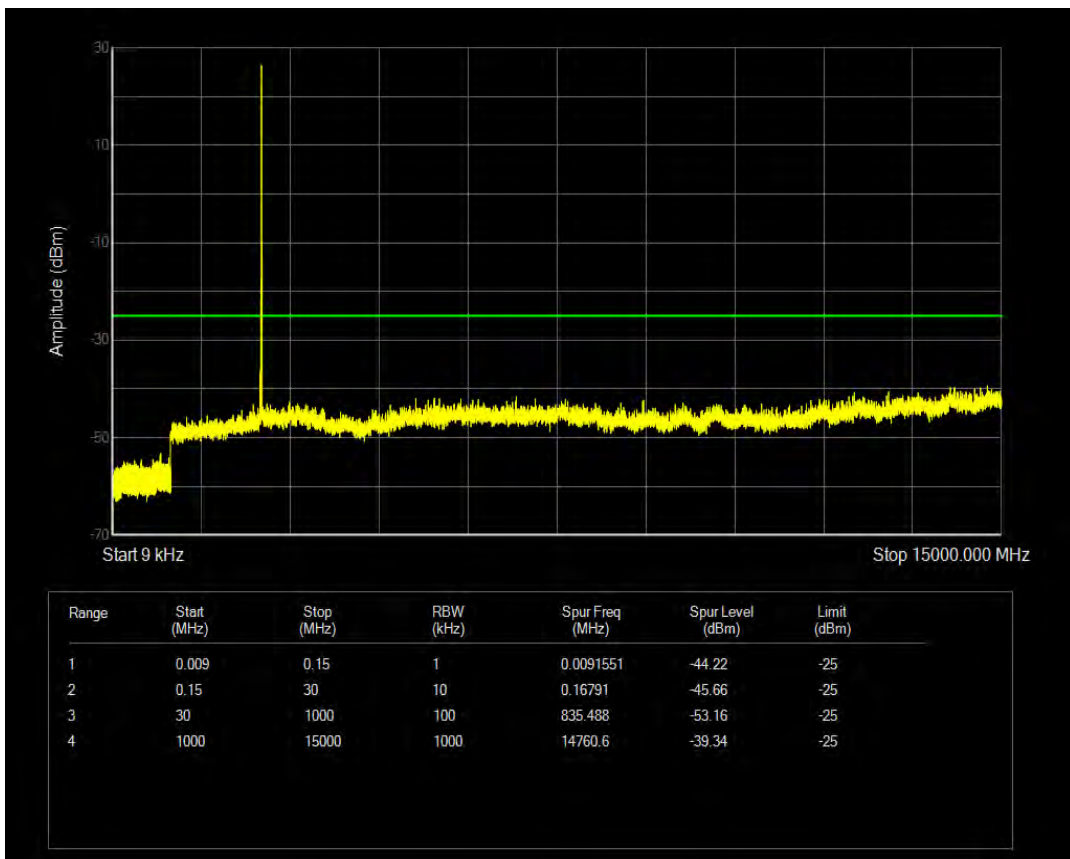

Band7 QAM16 BW=5MHz Channel=21100 RB Size=1 Position=#0

Band7 QPSK BW=5MHz Channel=21100 RB Size=1 Position=#0