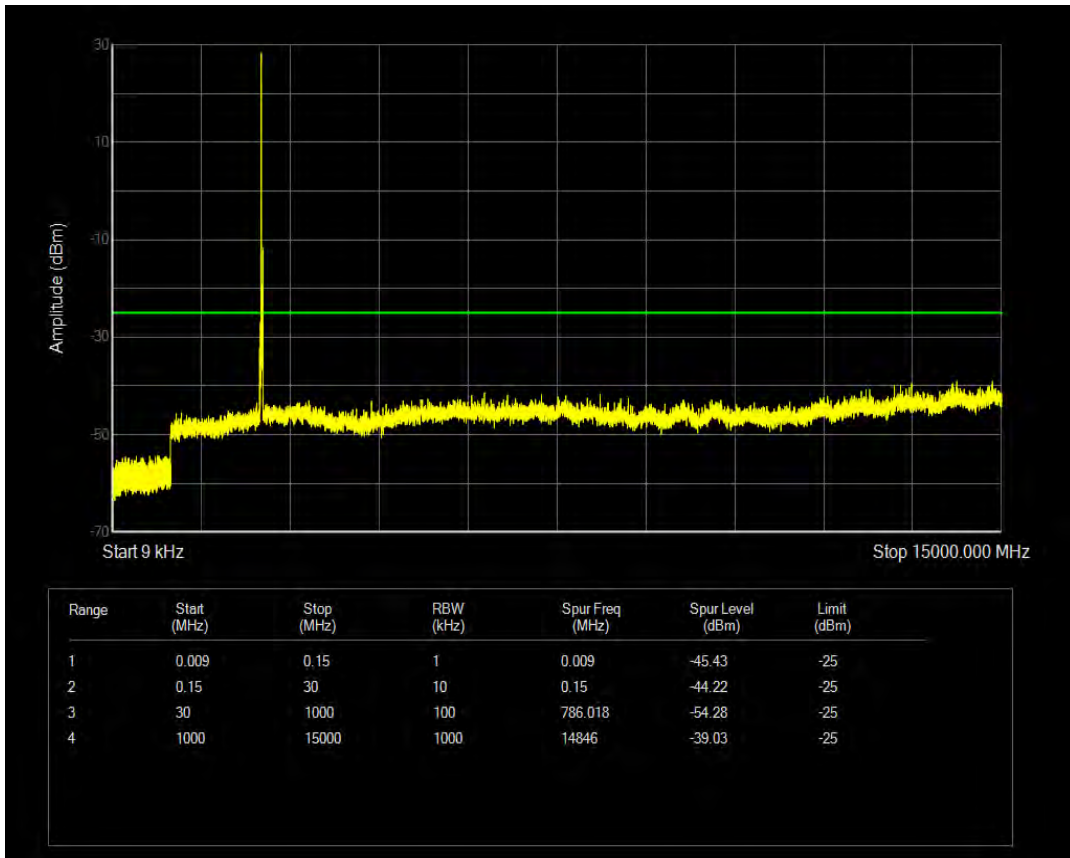

Band7 QPSK BW=15MHz Channel=20825 RB Size=75 Position=#0

Band7 QAM16 BW=15MHz Channel=20825 RB Size=75 Position=#0

Band7 QAM16 BW=15MHz Channel=20825 RB Size=1 Position=#0

Band7 QPSK BW=15MHz Channel=21100 RB Size=1 Position=#0