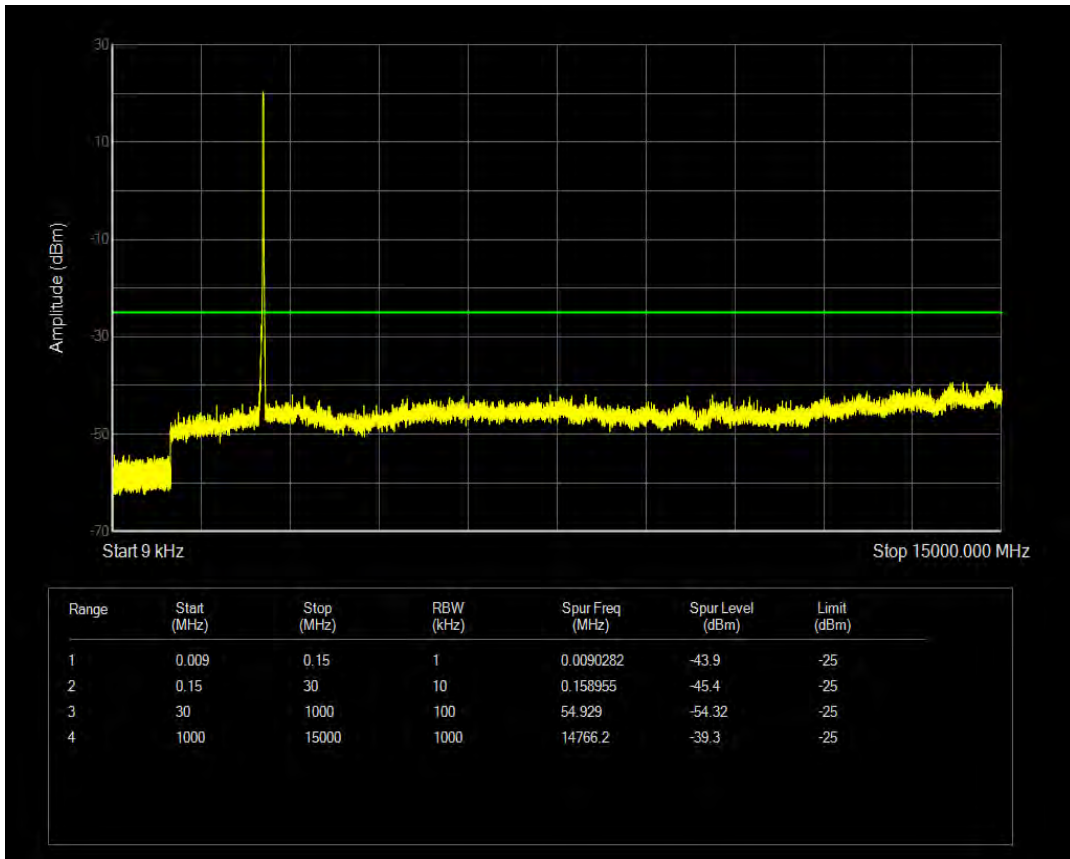

Band7 QAM16 BW=15MHz Channel=21375 RB Size=1 Position=#0

Band7 QPSK BW=15MHz Channel=21375 RB Size=75 Position=#0