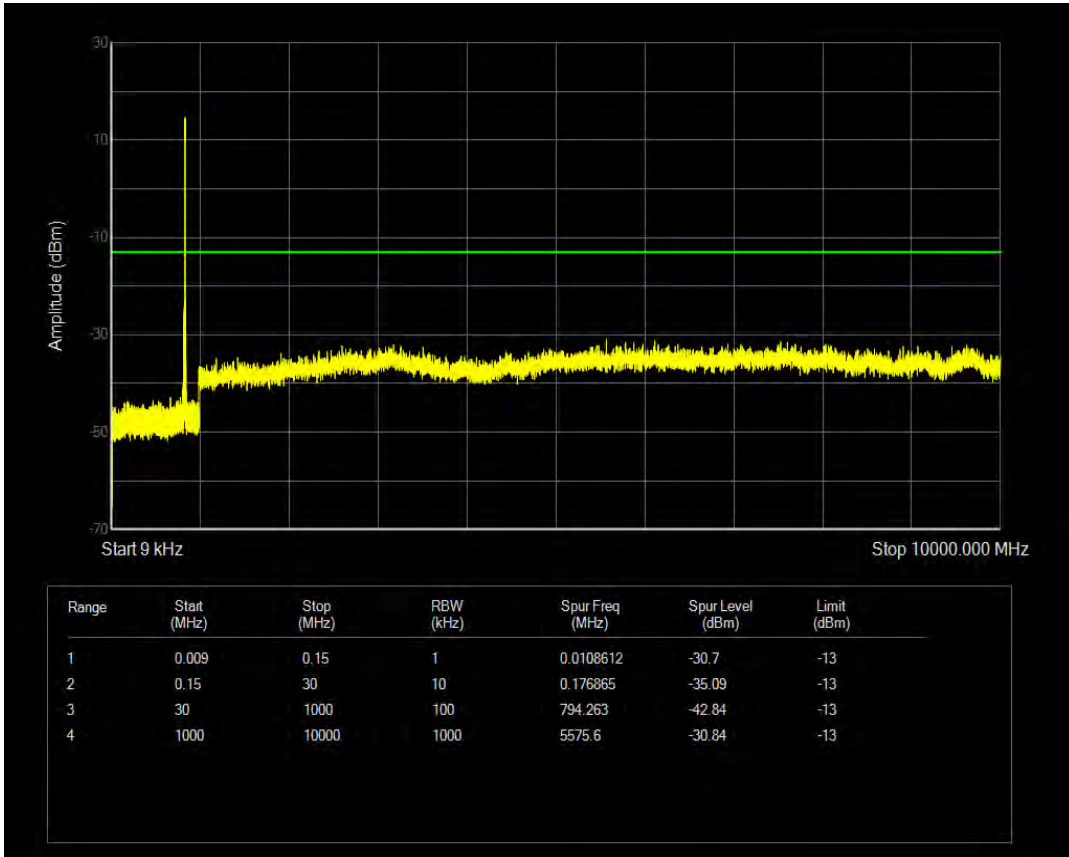

Band5 QAM16 BW=5MHz Channel=20625 RB Size=1 Position=#0

Band5 QAM16 BW=5MHz Channel=20625 RB Size=25 Position=#0