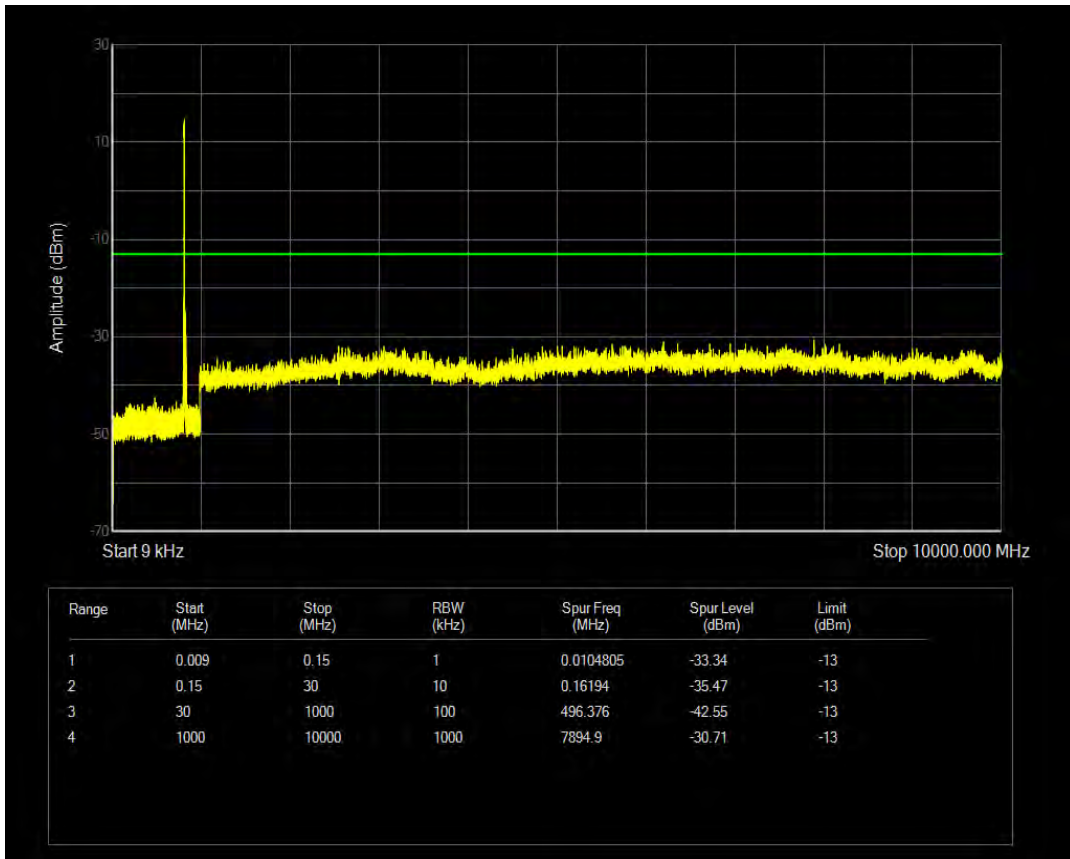

Band5 QAM16 BW=3MHz Channel=20525 RB Size=1 Position=#0

Band5 QAM16 BW=3MHz Channel=20525 RB Size=15 Position=#0

Band5 QPSK BW=3MHz Channel=20635 RB Size=1 Position=#0

Band5 QPSK BW=3MHz Channel=20635 RB Size=15 Position=#0

Band5 QAM16 BW=3MHz Channel=20635 RB Size=1 Position=#0

Band5 QAM16 BW=3MHz Channel=20635 RB Size=15 Position=#0

Band5 QPSK BW=5MHz Channel=20425 RB Size=25 Position=#0

Band5 QPSK BW=5MHz Channel=20425 RB Size=1 Position=#0