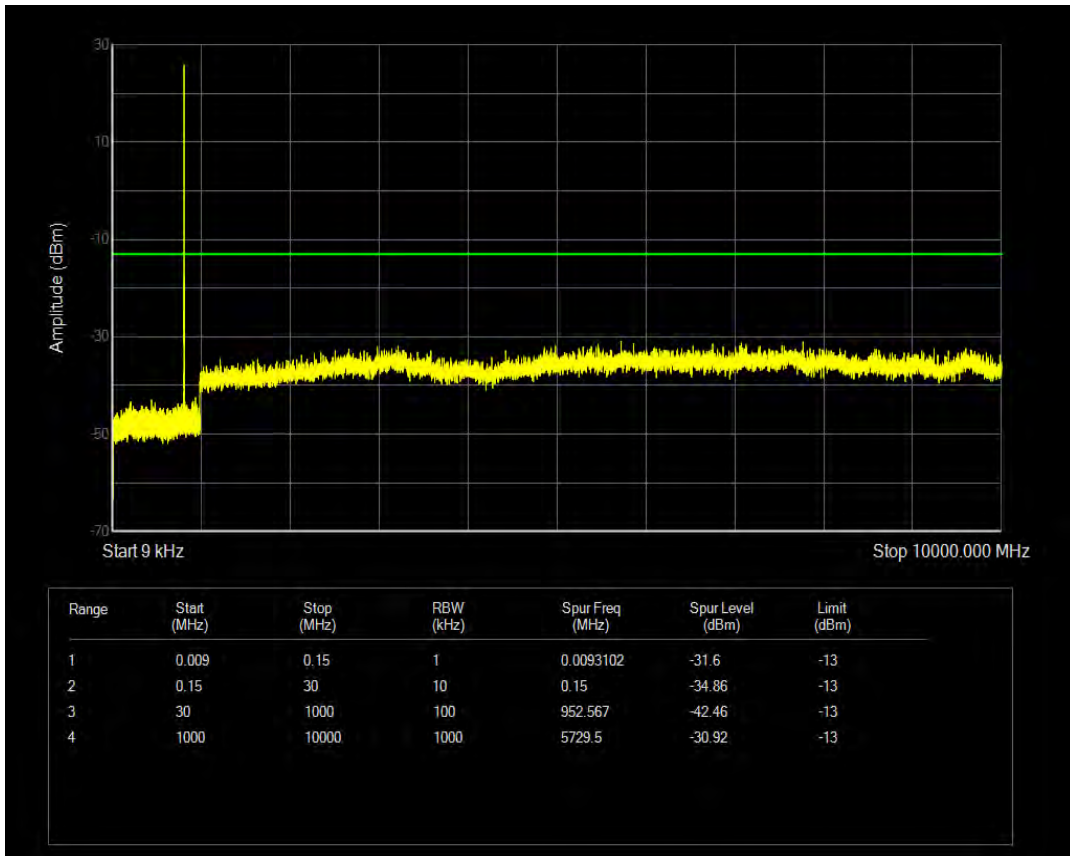

Band5 QPSK BW=1.4MHz Channel=20407 RB Size=6 Position=#0

Band5 QAM16 BW=1.4MHz Channel=20407 RB Size=6 Position=#0

Band5 QPSK BW=1.4MHz Channel=20525 RB Size=1 Position=#0

Band5 QPSK BW=1.4MHz Channel=20525 RB Size=6 Position=#0

Band5 QAM16 BW=1.4MHz Channel=20525 RB Size=1 Position=#0

Band5 QAM16 BW=1.4MHz Channel=20525 RB Size=6 Position=#0

Band5 QPSK BW=1.4MHz Channel=20643 RB Size=1 Position=#0

Band5 QPSK BW=1.4MHz Channel=20643 RB Size=6 Position=#0

Band5 QAM16 BW=1.4MHz Channel=20643 RB Size=1 Position=#0

Band5 QAM16 BW=1.4MHz Channel=20643 RB Size=6 Position=#0

Band5 QPSK BW=3MHz Channel=20415 RB Size=1 Position=#0

Band5 QPSK BW=3MHz Channel=20415 RB Size=15 Position=#0