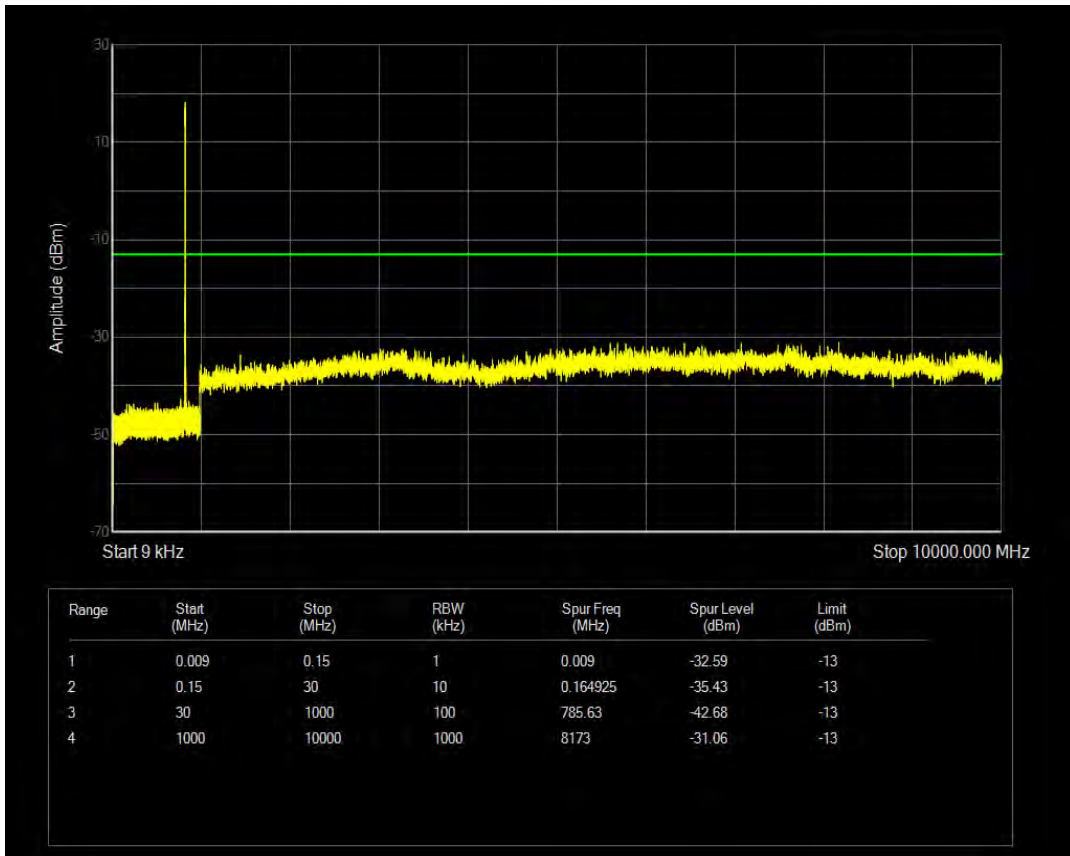

Band5 QAM16 BW=3MHz Channel=20415 RB Size=1 Position=#0

Band5 QPSK BW=3MHz Channel=20525 RB Size=1 Position=#0

Band5 QAM16 BW=3MHz Channel=20415 RB Size=15 Position=#0

Band5 QPSK BW=3MHz Channel=20525 RB Size=15 Position=#0