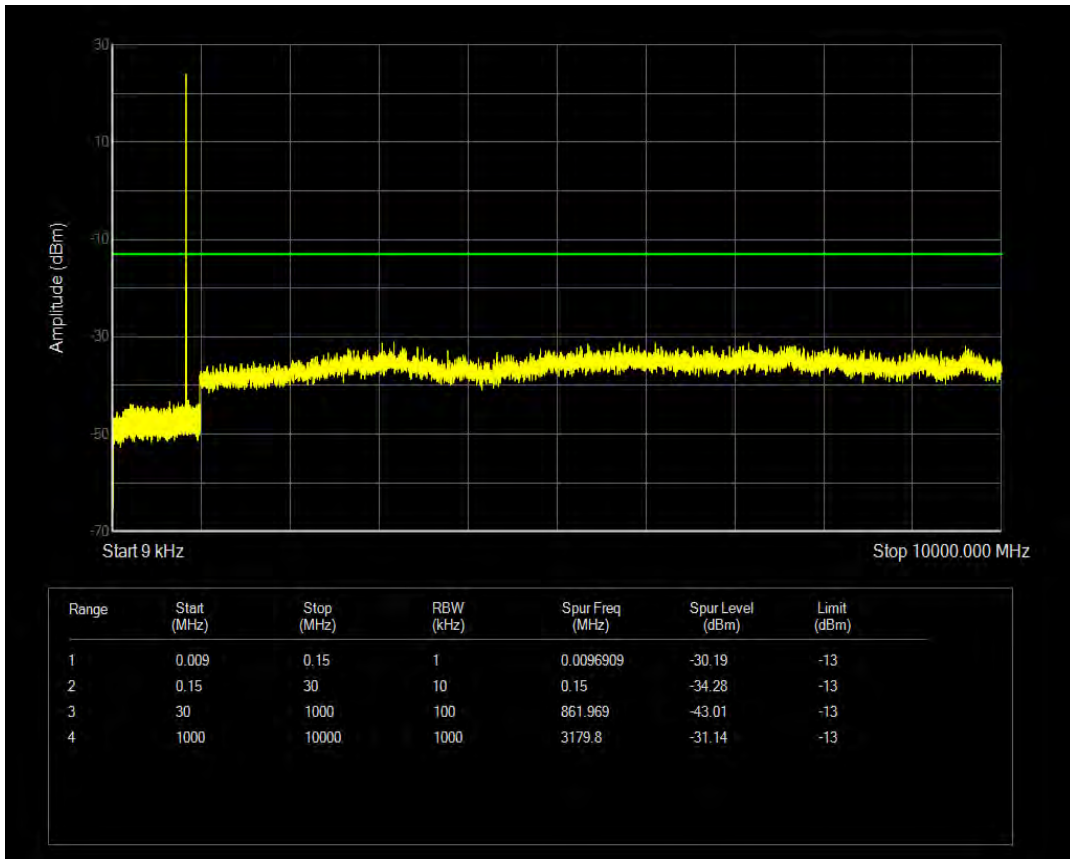

Band5 QAM16 BW=3MHz Channel=20635 RB Size=15 Position=#0

Band5 QAM16 BW=3MHz Channel=20635 RB Size=1 Position=#0