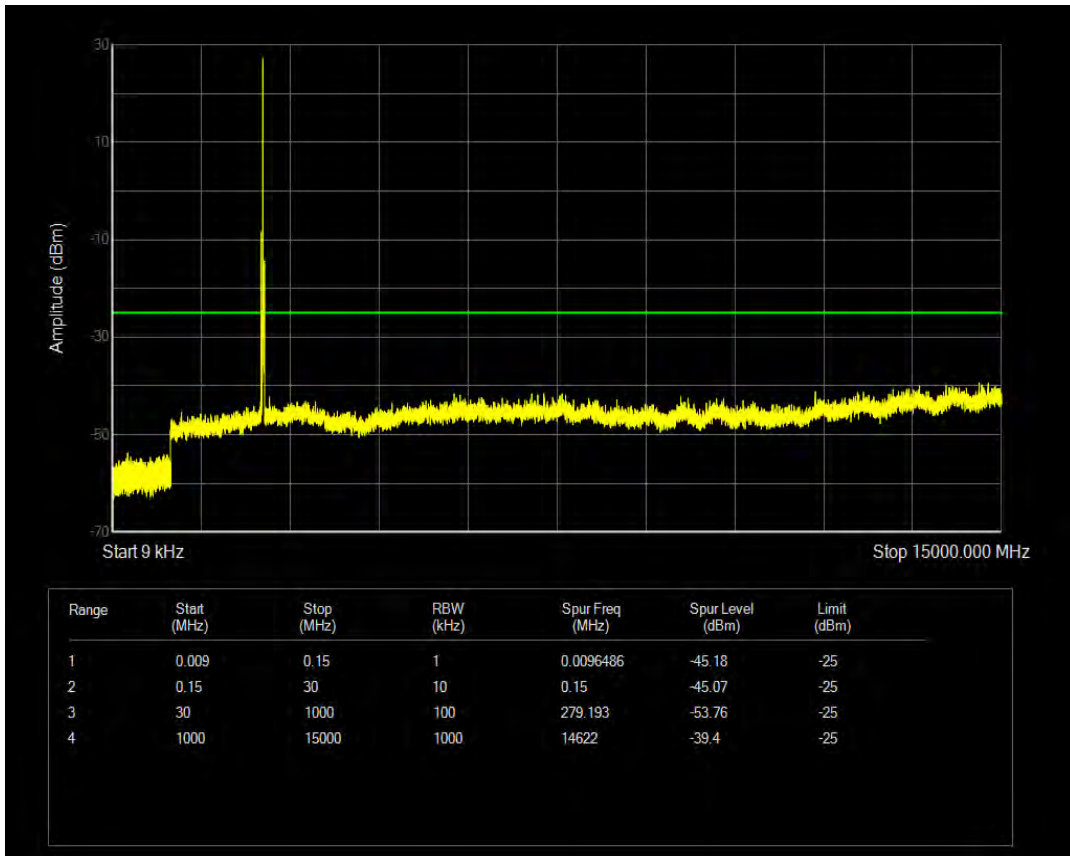

Band7 QAM16 BW=15MHz Channel=21100 RB Size=1 Position=#0

Band7 QPSK BW=15MHz Channel=21100 RB Size=75 Position=#0

Band7 QAM16 BW=15MHz Channel=21100 RB Size=75 Position=#0

Band7 QPSK BW=15MHz Channel=21375 RB Size=1 Position=#0