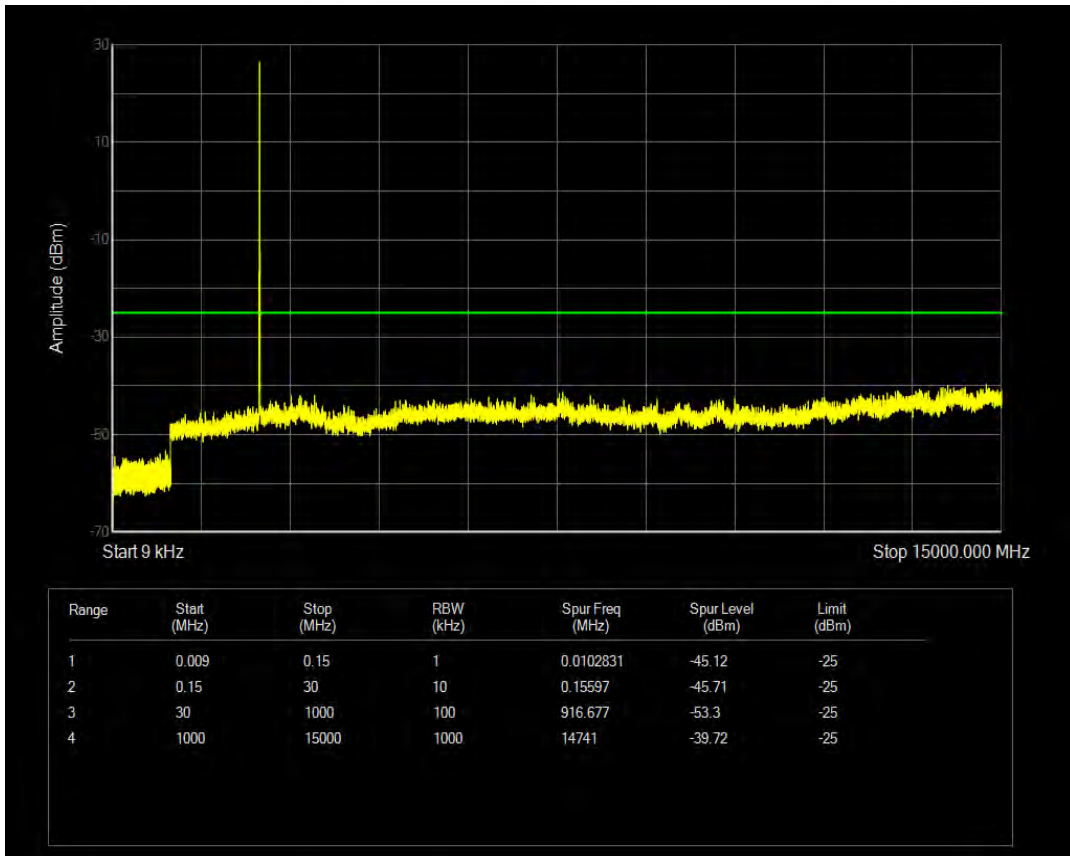

Band7 QPSK BW=15MHz Channel=20825 RB Size=1 Position=#0

Band7 QPSK BW=20MHz Channel=20850 RB Size=1 Position=#0

Band7 QPSK BW=5MHz Channel=20775 RB Size=25 Position=#0

Band7 QAM16 BW=5MHz Channel=20775 RB Size=1 Position=#0