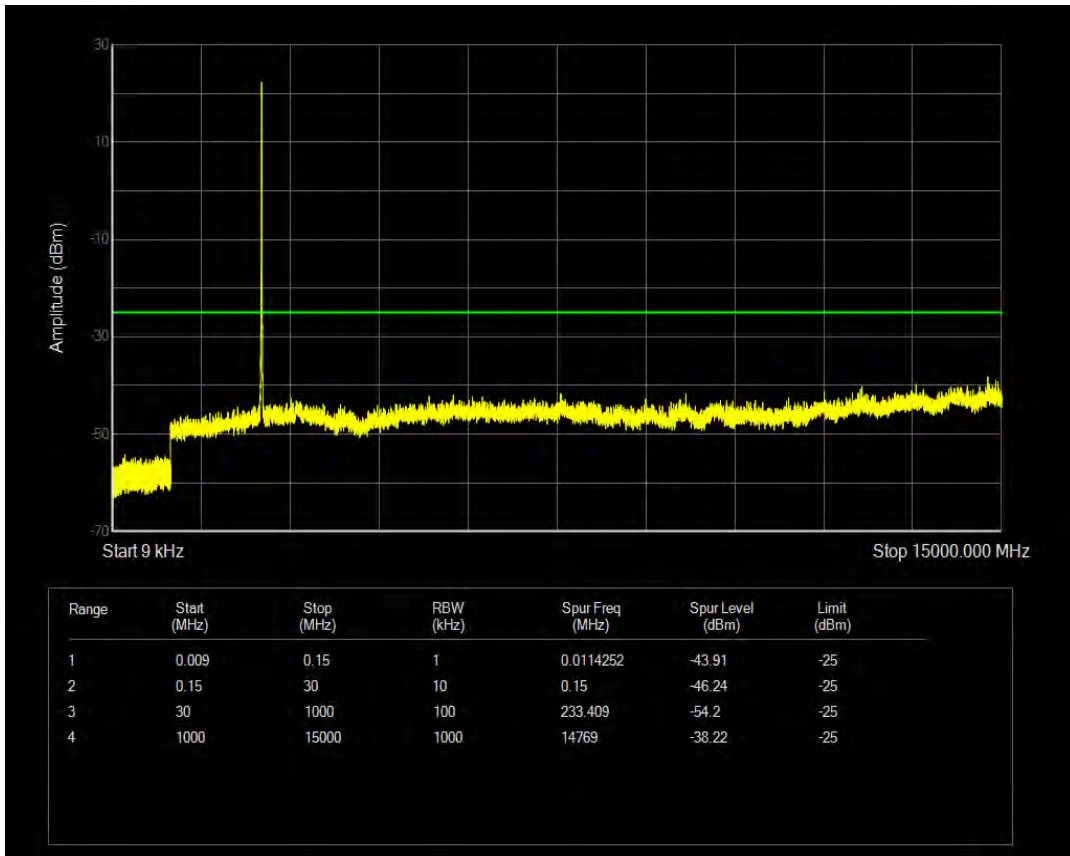

Band7 QPSK BW=5MHz Channel=21425 RB Size=1 Position=#0

Band7 QAM16 BW=5MHz Channel=21100 RB Size=25 Position=#0