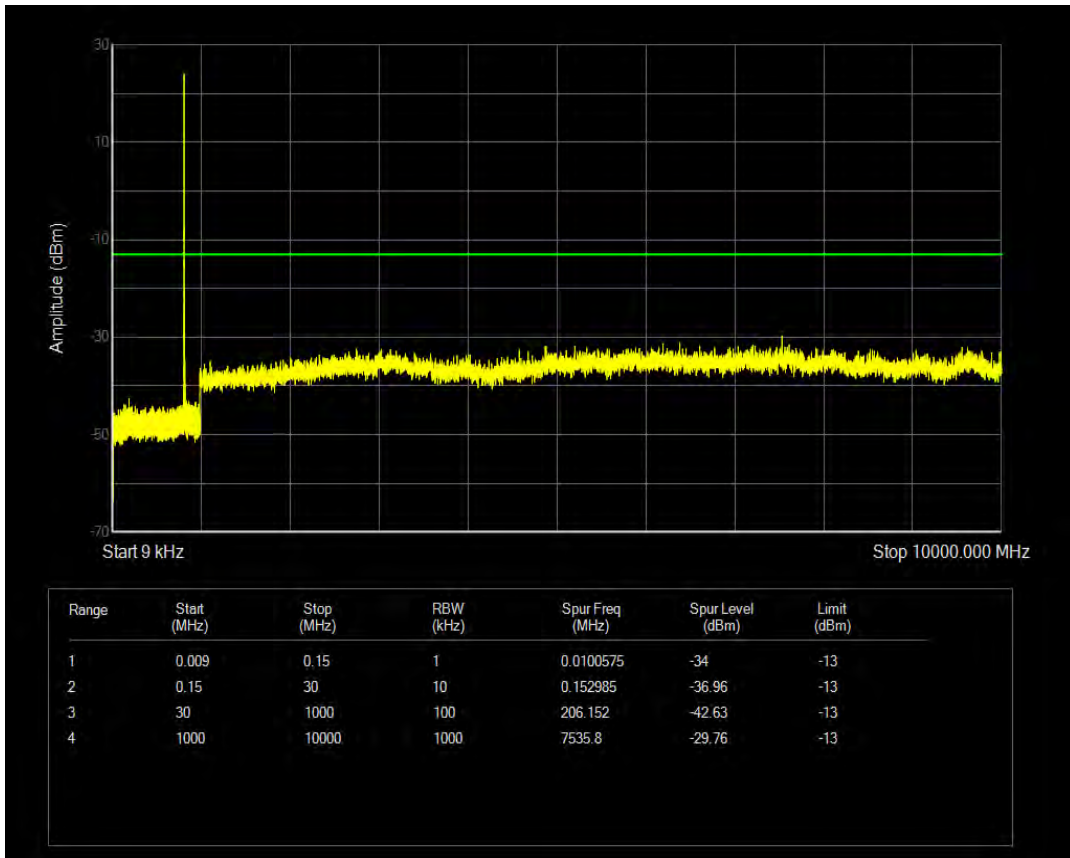

Band5 QAM16 BW=3MHz Channel=20635 RB Size=1 Position=#0

Band5 QAM16 BW=3MHz Channel=20635 RB Size=15 Position=#0

Band5 QPSK BW=5MHz Channel=20425 RB Size=25 Position=#0

Band5 QPSK BW=5MHz Channel=20425 RB Size=1 Position=#0

Band5 QAM16 BW=5MHz Channel=20425 RB Size=1 Position=#0

Band5 QAM16 BW=5MHz Channel=20425 RB Size=25 Position=#0

Band5 QPSK BW=5MHz Channel=20525 RB Size=1 Position=#0

Band5 QPSK BW=5MHz Channel=20525 RB Size=25 Position=#0