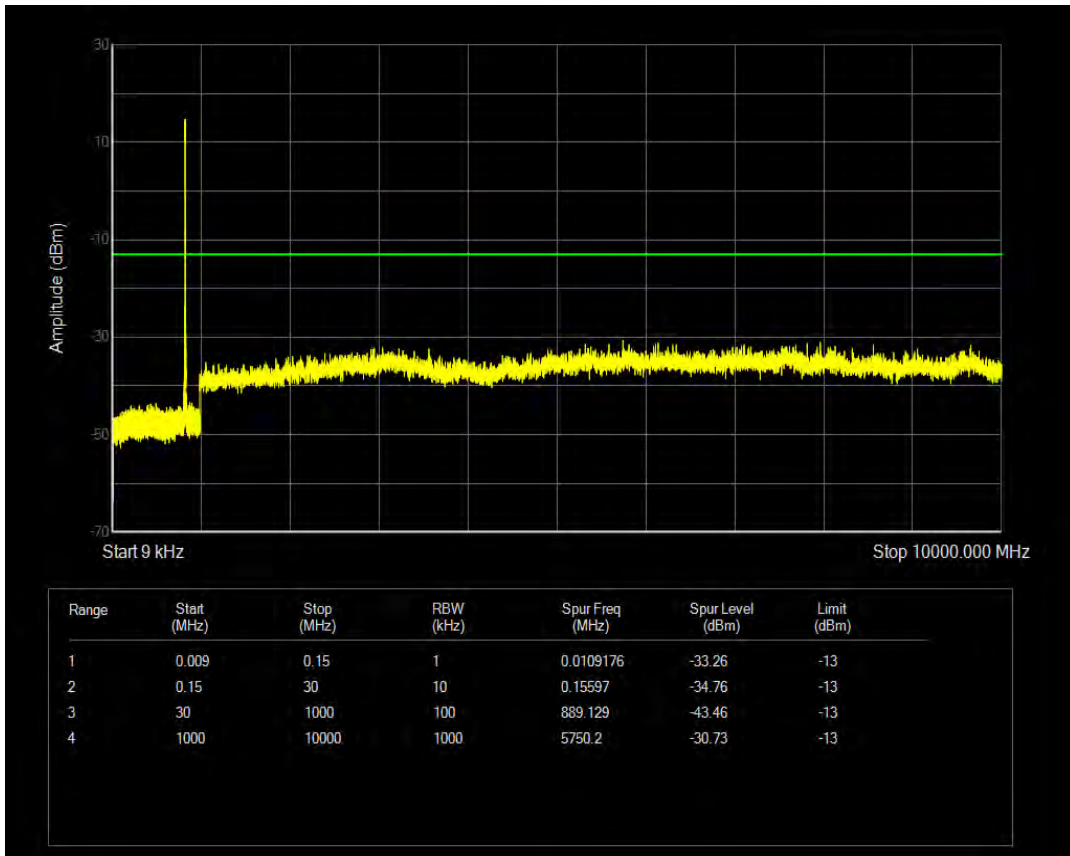

Band5 QAM16 BW=5MHz Channel=20425 RB Size=1 Position=#0

Band5 QAM16 BW=5MHz Channel=20425 RB Size=25 Position=#0

Band5 QPSK BW=5MHz Channel=20525 RB Size=1 Position=#0

Band5 QPSK BW=5MHz Channel=20525 RB Size=25 Position=#0