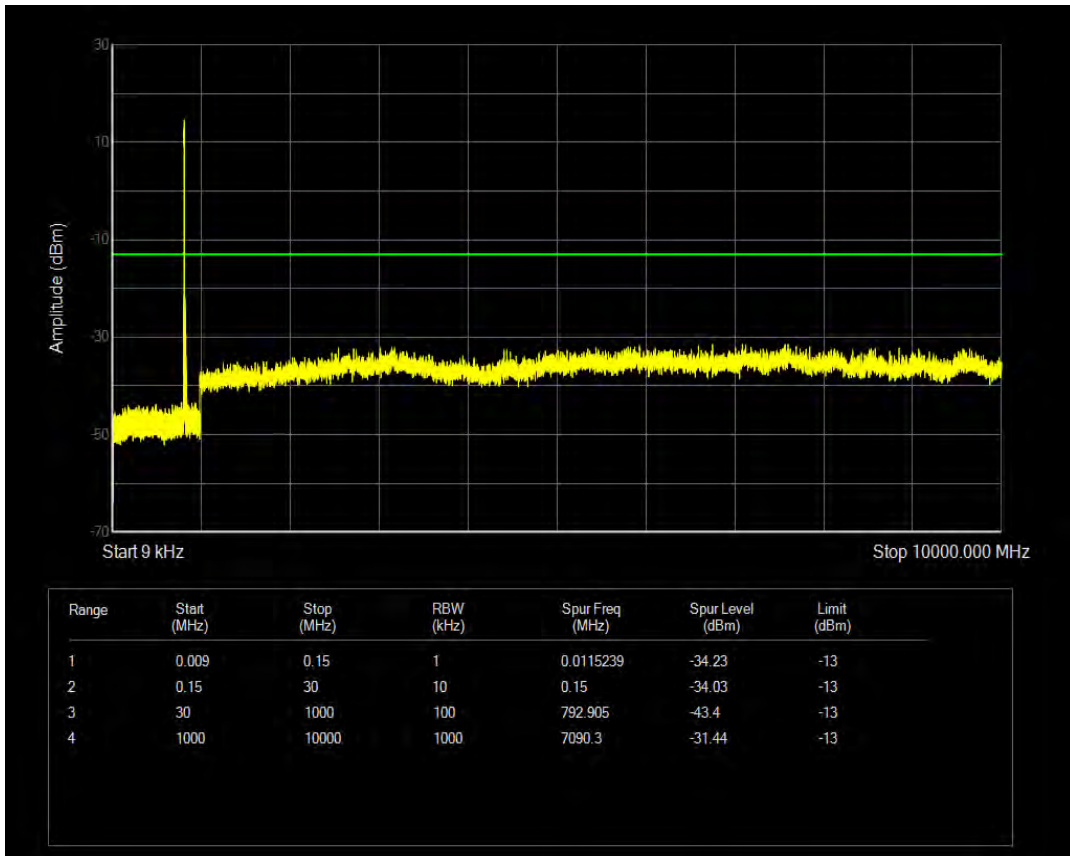

Band5 QPSK BW=5MHz Channel=20525 RB Size=1 Position=#0

Band5 QAM16 BW=5MHz Channel=20425 RB Size=25 Position=#0