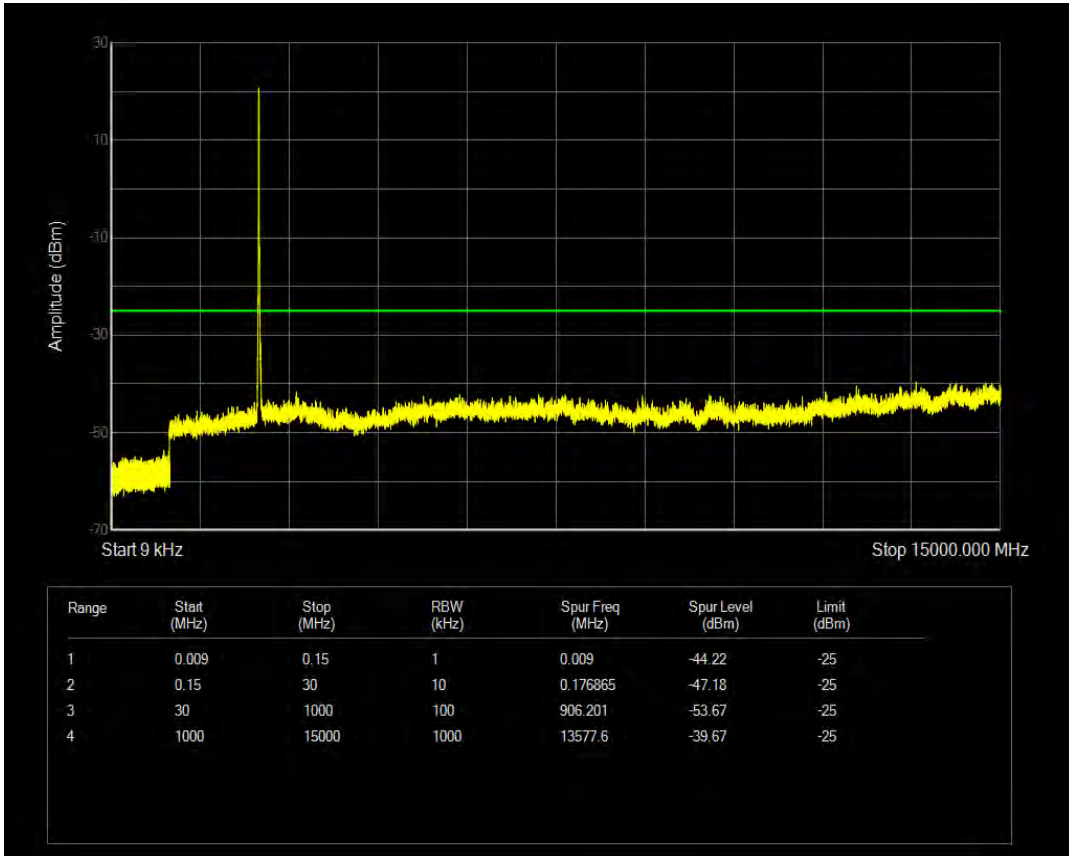

Band7 QAM16 BW=5MHz Channel=21425 RB Size=25 Position=#0

Band7 QPSK BW=10MHz Channel=20800 RB Size=50 Position=#0

Band7 QAM16 BW=10MHz Channel=20800 RB Size=1 Position=#0

Band7 QAM16 BW=10MHz Channel=20800 RB Size=50 Position=#0

Band7 QPSK BW=10MHz Channel=21100 RB Size=1 Position=#0

Band7 QPSK BW=10MHz Channel=21100 RB Size=50 Position=#0

Band7 QAM16 BW=10MHz Channel=21100 RB Size=50 Position=#0

Band7 QAM16 BW=10MHz Channel=21100 RB Size=1 Position=#0