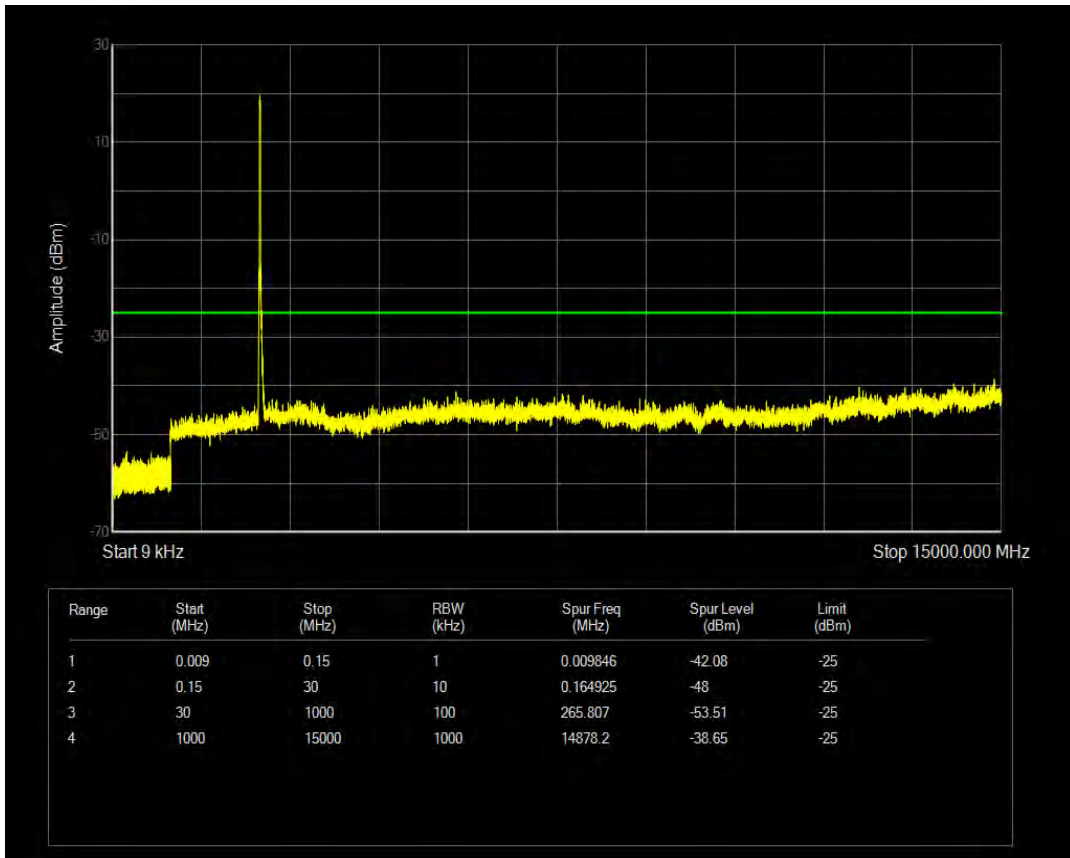

Band7 QAM16 BW=15MHz Channel=20825 RB Size=1 Position=#0

Band7 QAM16 BW=15MHz Channel=20825 RB Size=75 Position=#0