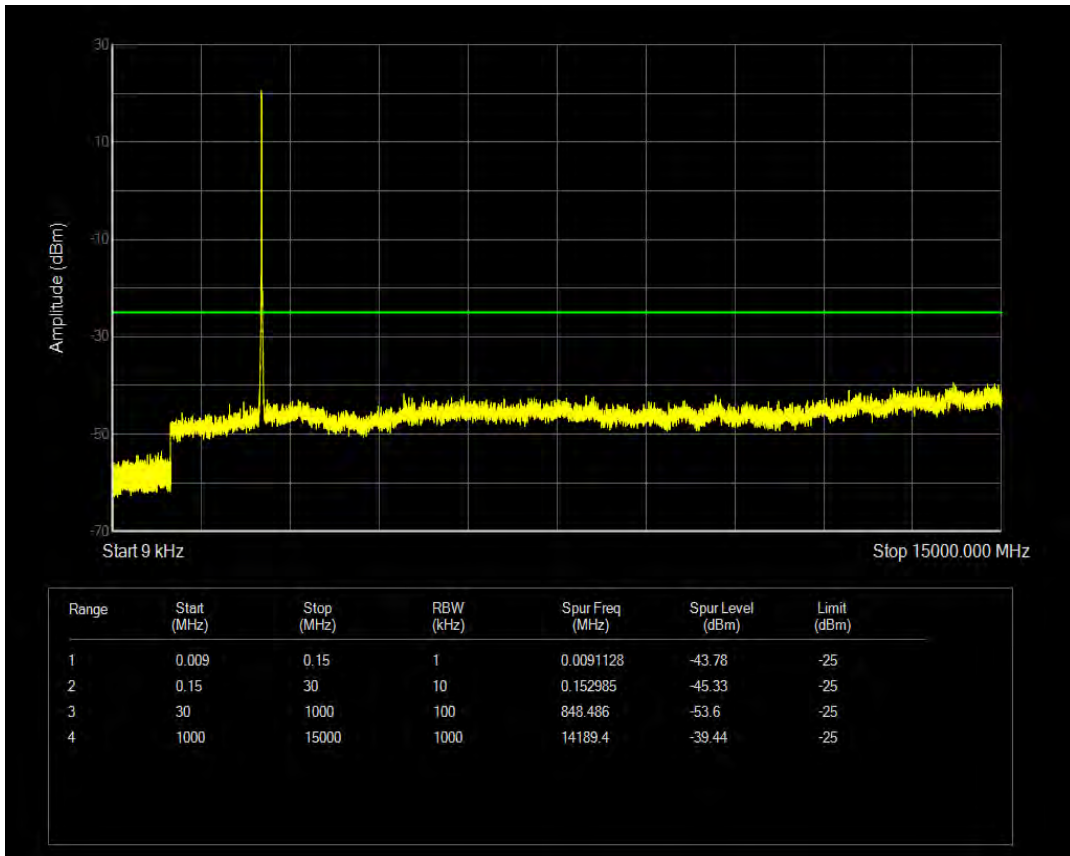

Band7 QAM16 BW=10MHz Channel=21100 RB Size=1 Position=#0

Band7 QAM16 BW=10MHz Channel=21100 RB Size=50 Position=#0