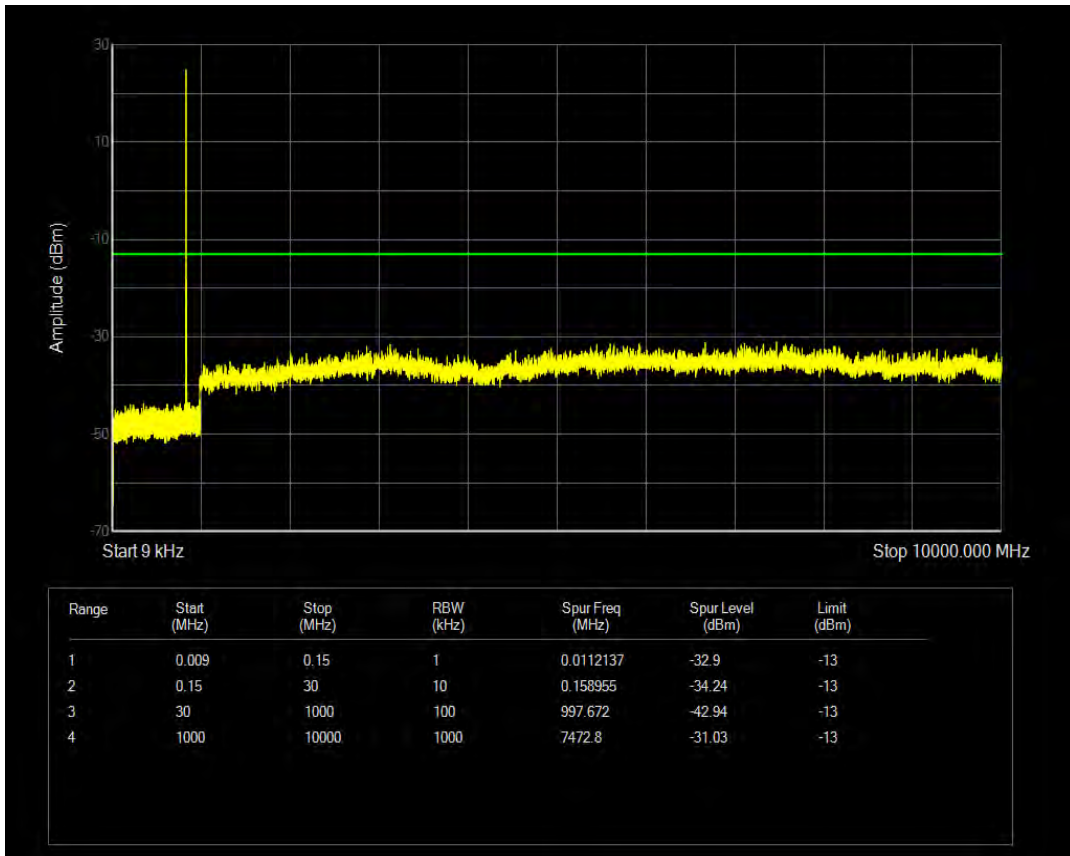

Band5 QPSK BW=3MHz Channel=20635 RB Size=15 Position=#0

Band5 QPSK BW=3MHz Channel=20635 RB Size=1 Position=#0