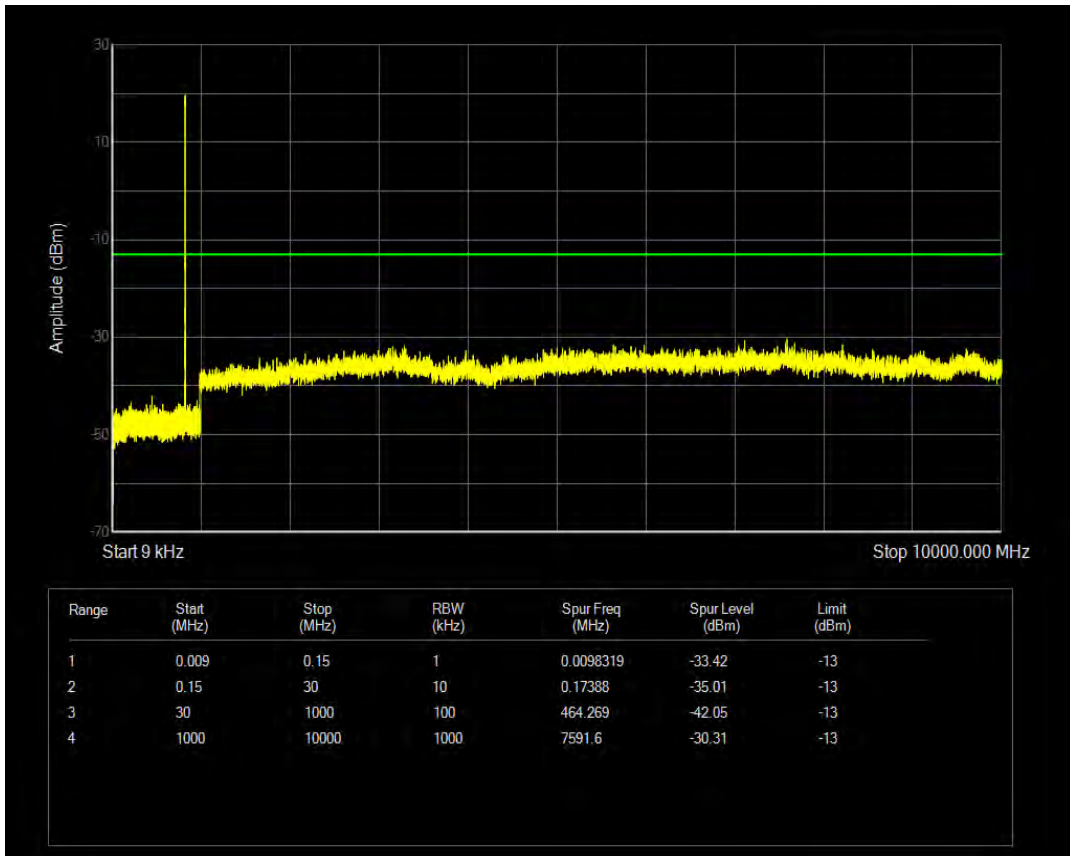

Band5 QPSK BW=1.4MHz Channel=20407 RB Size=6 Position=#0

Band5 QAM16 BW=1.4MHz Channel=20407 RB Size=6 Position=#0

Band5 QPSK BW=1.4MHz Channel=20525 RB Size=1 Position=#0

Band5 QPSK BW=1.4MHz Channel=20525 RB Size=6 Position=#0

Band5 QAM16 BW=1.4MHz Channel=20525 RB Size=1 Position=#0

Band5 QAM16 BW=1.4MHz Channel=20525 RB Size=6 Position=#0

Band5 QPSK BW=1.4MHz Channel=20643 RB Size=1 Position=#0

Band5 QPSK BW=1.4MHz Channel=20643 RB Size=6 Position=#0