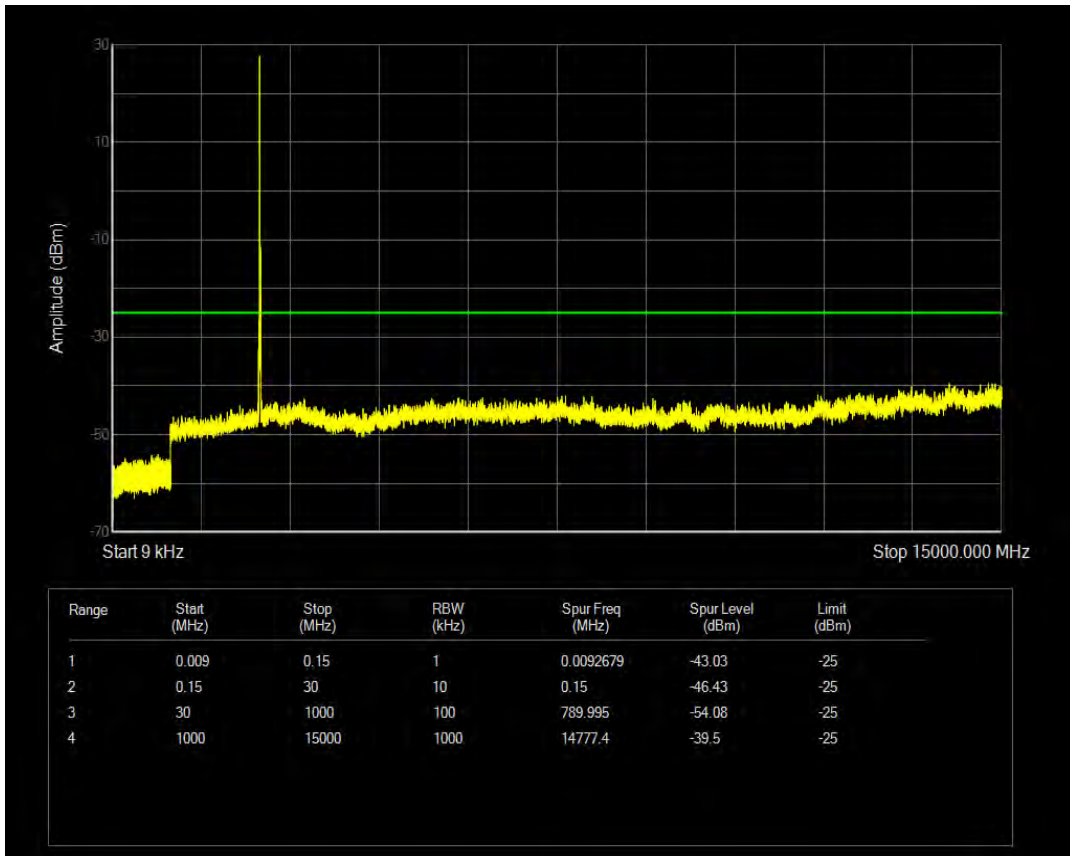

Band5 QAM16 BW=10MHz Channel=20600 RB Size=1 Position=#0

Band5 QAM16 BW=10MHz Channel=20600 RB Size=50 Position=#0

Band7 QPSK BW=5MHz Channel=20775 RB Size=1 Position=#0

Band7 QPSK BW=10MHz Channel=20800 RB Size=1 Position=#0