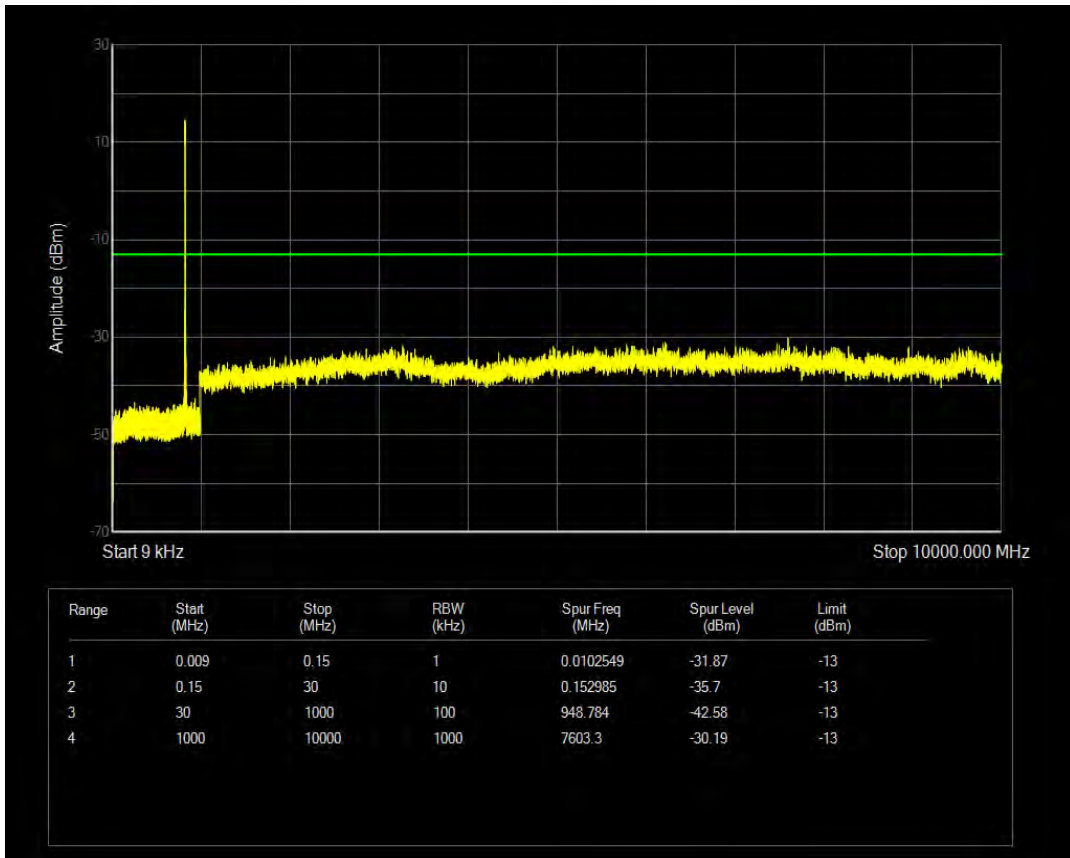

Band5 QPSK BW=5MHz Channel=20625 RB Size=1 Position=#0

Band5 QAM16 BW=5MHz Channel=20525 RB Size=25 Position=#0