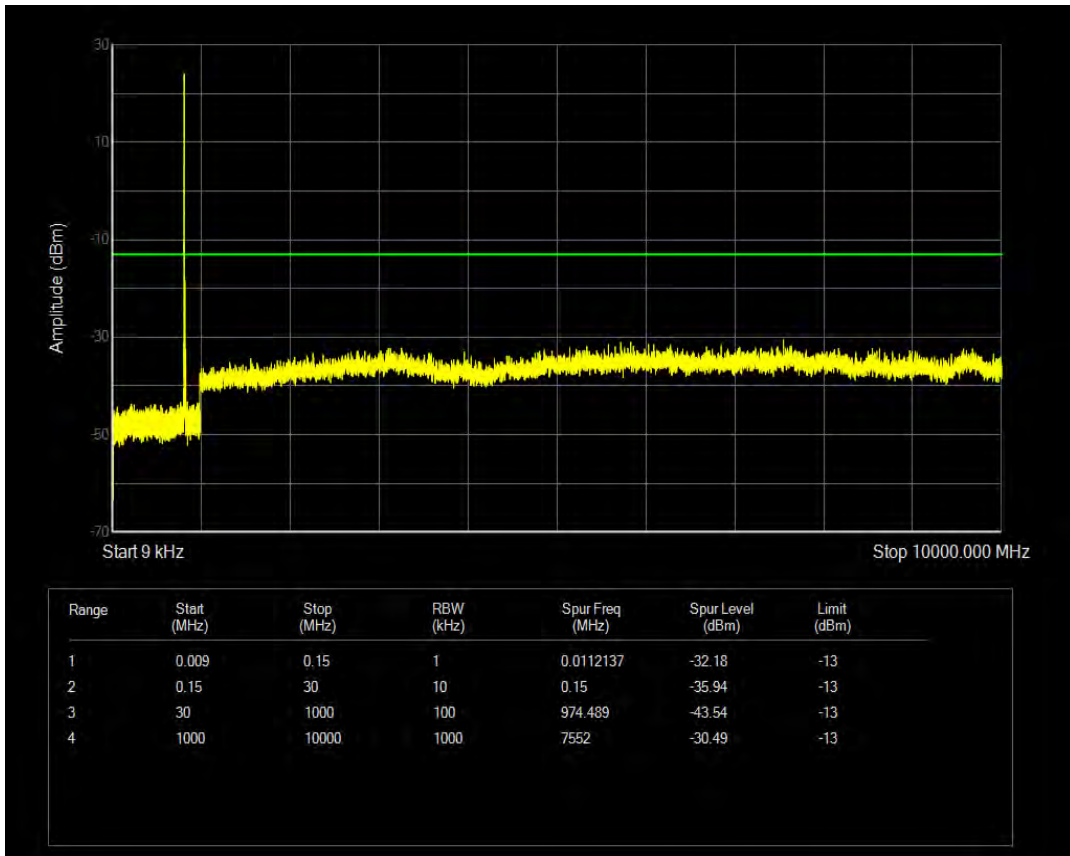

Band5 QAM16 BW=5MHz Channel=20625 RB Size=25 Position=#0

Band5 QAM16 BW=5MHz Channel=20625 RB Size=1 Position=#0

Band5 QPSK BW=10MHz Channel=20450 RB Size=1 Position=#0

Band5 QAM16 BW=10MHz Channel=20450 RB Size=1 Position=#0