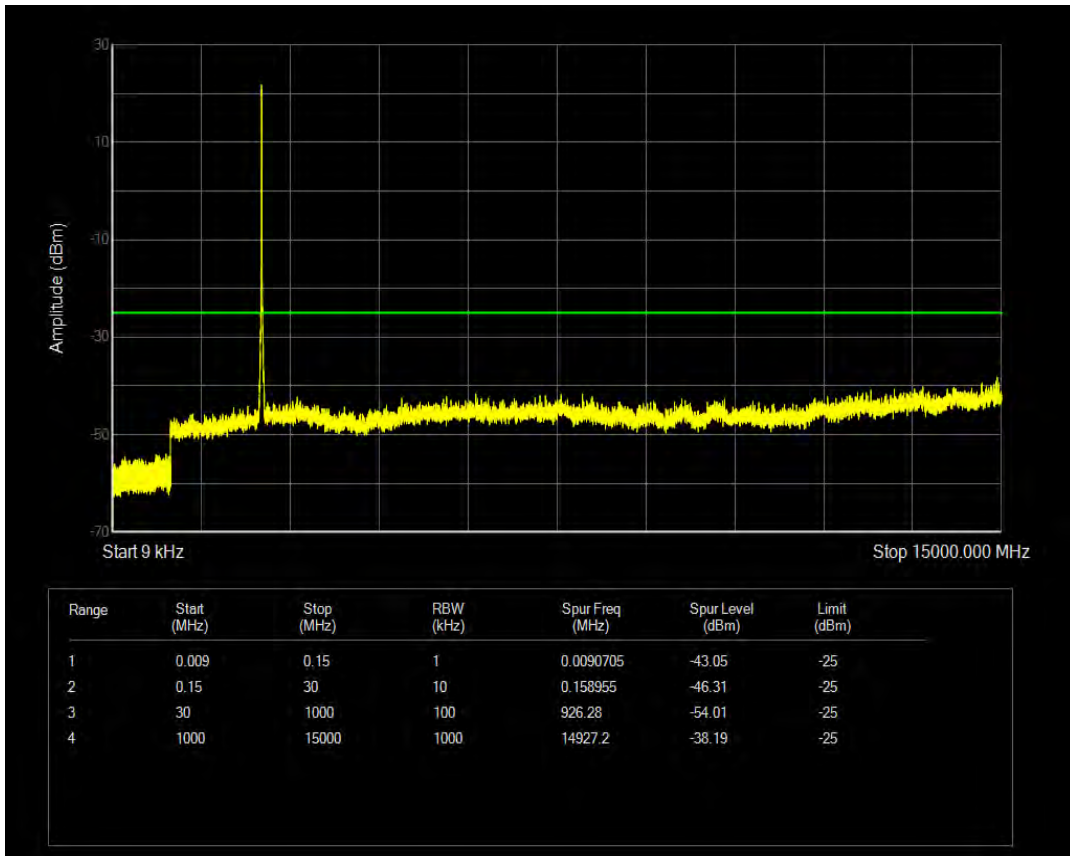

Band7 QAM16 BW=5MHz Channel=21425 RB Size=25 Position=#0

Band7 QPSK BW=10MHz Channel=20800 RB Size=50 Position=#0

Band7 QAM16 BW=10MHz Channel=20800 RB Size=1 Position=#0

Band7 QAM16 BW=10MHz Channel=20800 RB Size=50 Position=#0

Band7 QPSK BW=10MHz Channel=21100 RB Size=1 Position=#0

Band7 QPSK BW=10MHz Channel=21100 RB Size=50 Position=#0

Band7 QAM16 BW=10MHz Channel=21100 RB Size=50 Position=#0

Band7 QAM16 BW=10MHz Channel=21100 RB Size=1 Position=#0