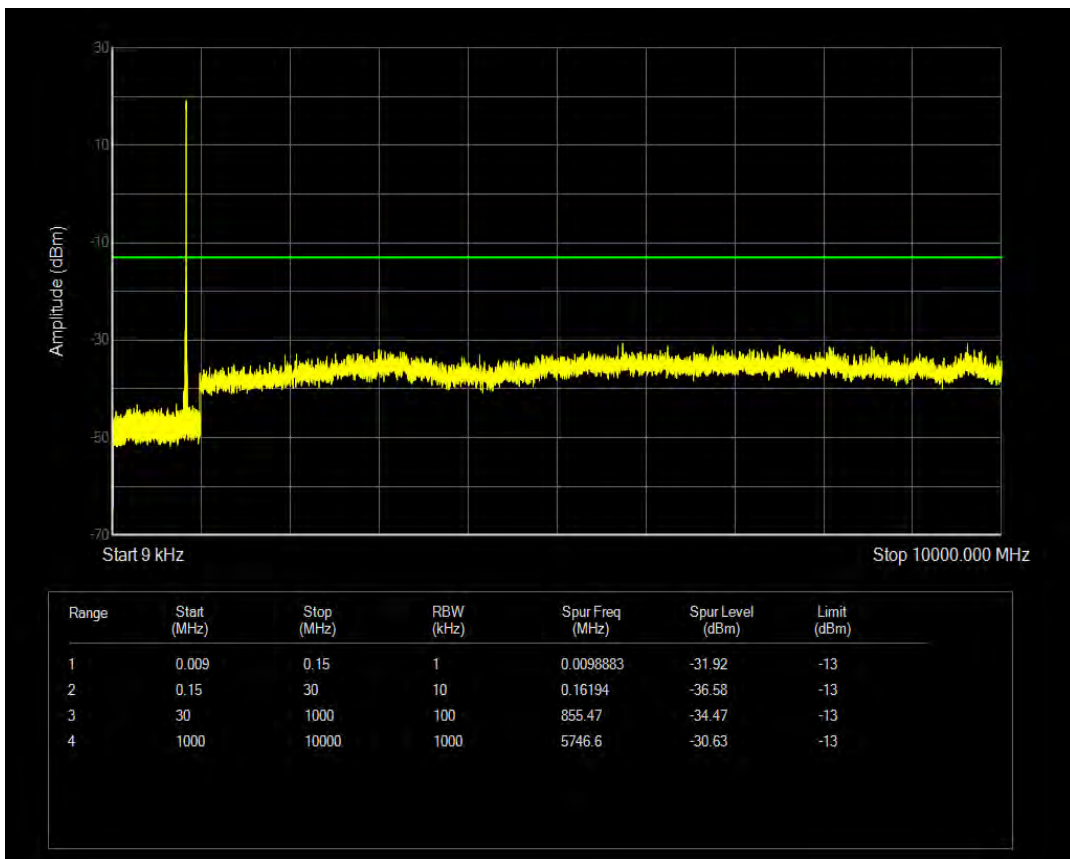

Band5 QPSK BW=1.4MHz Channel=20407 RB Size=6 Position=#0

Band5 QAM16 BW=1.4MHz Channel=20407 RB Size=6 Position=#0

Band5 QPSK BW=1.4MHz Channel=20525 RB Size=1 Position=#0

Band5 QPSK BW=1.4MHz Channel=20525 RB Size=6 Position=#0

Band5 QAM16 BW=1.4MHz Channel=20525 RB Size=1 Position=#0

Band5 QAM16 BW=1.4MHz Channel=20525 RB Size=6 Position=#0

Band5 QPSK BW=1.4MHz Channel=20643 RB Size=1 Position=#0

Band5 QPSK BW=1.4MHz Channel=20643 RB Size=6 Position=#0

Band5 QAM16 BW=1.4MHz Channel=20643 RB Size=1 Position=#0

Band5 QAM16 BW=1.4MHz Channel=20643 RB Size=6 Position=#0

Band5 QPSK BW=3MHz Channel=20415 RB Size=1 Position=#0

Band5 QPSK BW=3MHz Channel=20415 RB Size=15 Position=#0