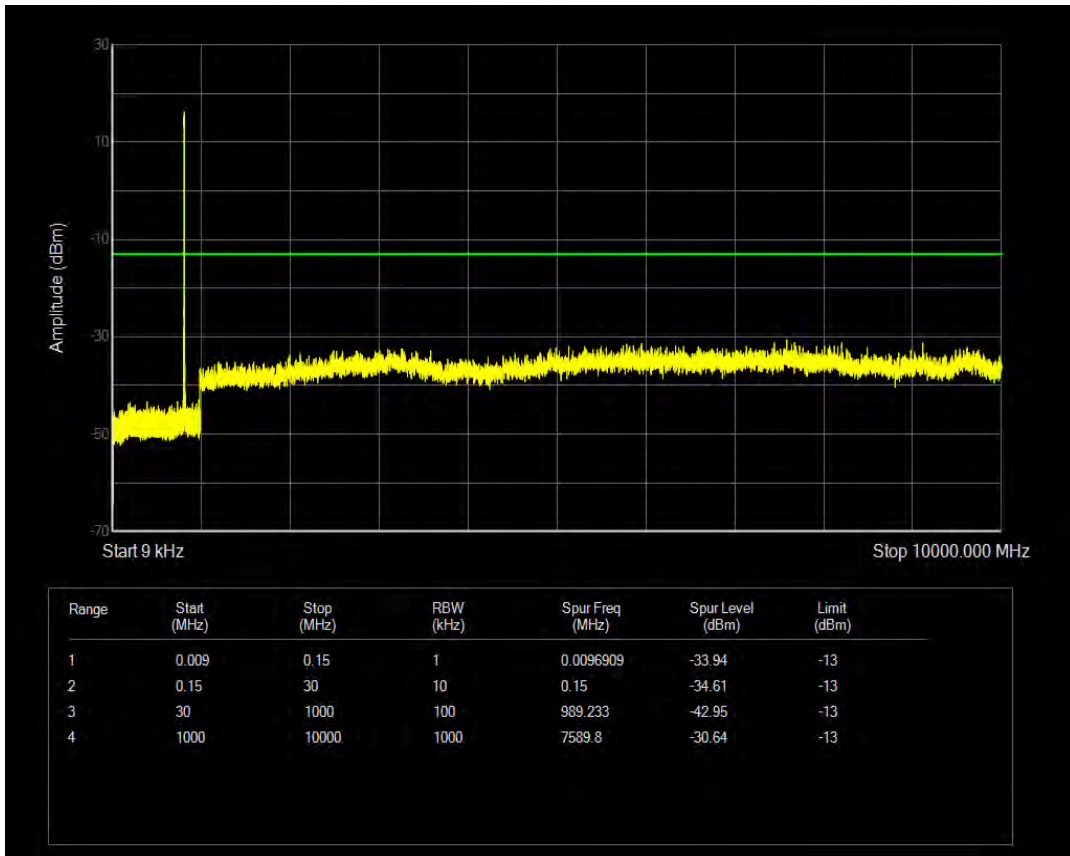

Band5 QAM16 BW=1.4MHz Channel=20525 RB Size=1 Position=#0

Band5 QAM16 BW=1.4MHz Channel=20525 RB Size=6 Position=#0

Band5 QPSK BW=1.4MHz Channel=20643 RB Size=1 Position=#0

Band5 QPSK BW=1.4MHz Channel=20643 RB Size=6 Position=#0

Band5 QAM16 BW=1.4MHz Channel=20643 RB Size=1 Position=#0

Band5 QAM16 BW=1.4MHz Channel=20643 RB Size=6 Position=#0

Band5 QPSK BW=3MHz Channel=20415 RB Size=1 Position=#0

Band5 QPSK BW=3MHz Channel=20415 RB Size=15 Position=#0

Band5 QAM16 BW=3MHz Channel=20415 RB Size=1 Position=#0

Band5 QPSK BW=3MHz Channel=20525 RB Size=1 Position=#0

Band5 QAM16 BW=3MHz Channel=20415 RB Size=15 Position=#0

Band5 QPSK BW=3MHz Channel=20525 RB Size=15 Position=#0