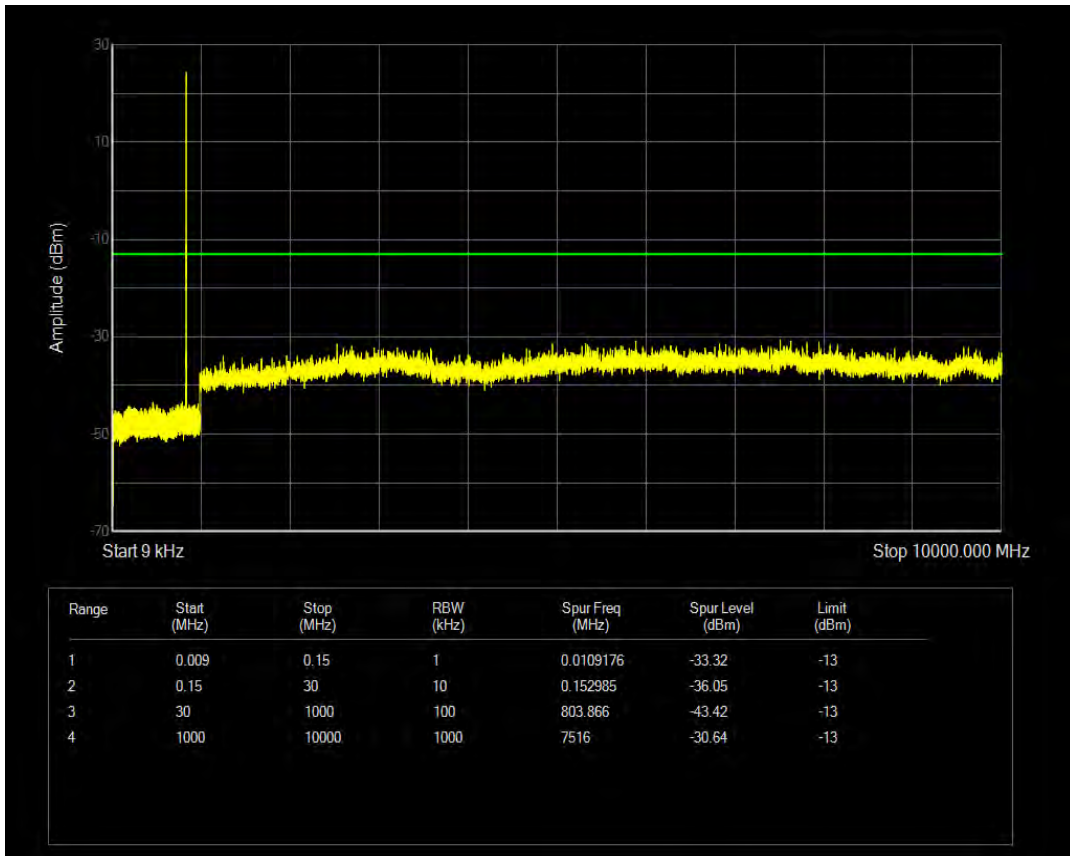

Band5 QPSK BW=1.4MHz Channel=20407 RB Size=6 Position=#0

Band5 QAM16 BW=1.4MHz Channel=20407 RB Size=6 Position=#0

Band5 QPSK BW=1.4MHz Channel=20525 RB Size=1 Position=#0

Band5 QPSK BW=1.4MHz Channel=20525 RB Size=6 Position=#0

Band5 QAM16 BW=1.4MHz Channel=20525 RB Size=1 Position=#0

Band5 QAM16 BW=1.4MHz Channel=20525 RB Size=6 Position=#0

Band5 QPSK BW=1.4MHz Channel=20643 RB Size=1 Position=#0

Band5 QPSK BW=1.4MHz Channel=20643 RB Size=6 Position=#0