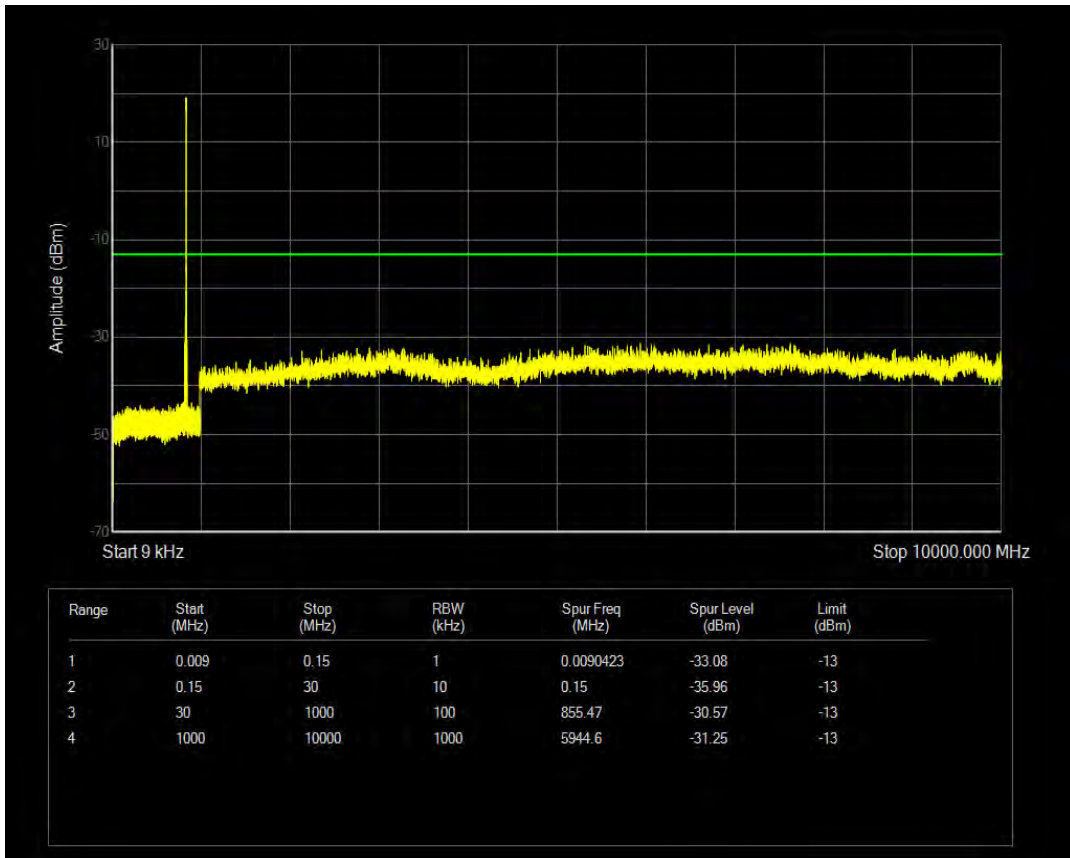

Band5 QPSK BW=1.4MHz Channel=20407 RB Size=6 Position=#0

Band5 QAM16 BW=1.4MHz Channel=20407 RB Size=6 Position=#0

Band5 QPSK BW=1.4MHz Channel=20525 RB Size=1 Position=#0

Band5 QPSK BW=1.4MHz Channel=20525 RB Size=6 Position=#0

Band5 QAM16 BW=1.4MHz Channel=20525 RB Size=1 Position=#0

Band5 QAM16 BW=1.4MHz Channel=20525 RB Size=6 Position=#0

Band5 QPSK BW=1.4MHz Channel=20643 RB Size=1 Position=#0

Band5 QPSK BW=1.4MHz Channel=20643 RB Size=6 Position=#0

Band5 QAM16 BW=1.4MHz Channel=20643 RB Size=1 Position=#0

Band5 QAM16 BW=1.4MHz Channel=20643 RB Size=6 Position=#0

Band5 QPSK BW=3MHz Channel=20415 RB Size=1 Position=#0

Band5 QPSK BW=3MHz Channel=20415 RB Size=15 Position=#0