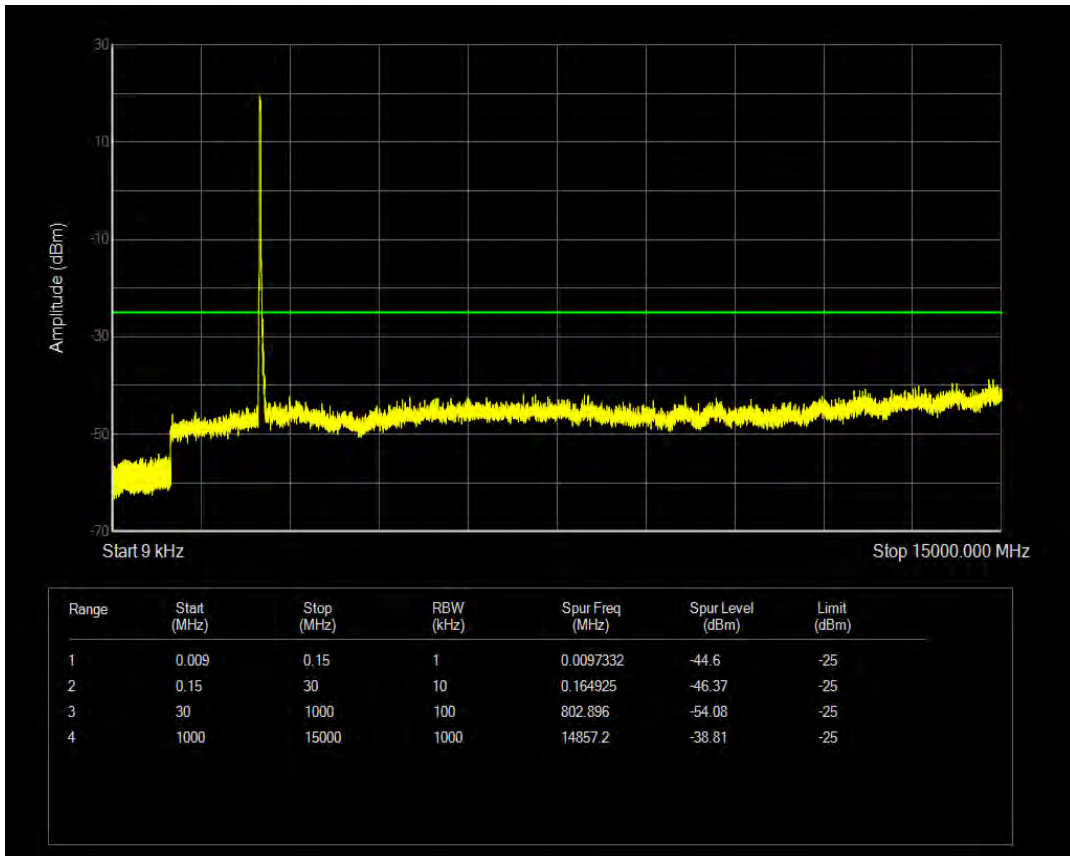

Band7 QPSK BW=15MHz Channel=21375 RB Size=75 Position=#0

Band7 QAM16 BW=15MHz Channel=21375 RB Size=1 Position=#0

Band7 QAM16 BW=15MHz Channel=21375 RB Size=75 Position=#0

Band7 QAM16 BW=20MHz Channel=20850 RB Size=1 Position=#0

Band7 QPSK BW=20MHz Channel=20850 RB Size=100 Position=#0

Band7 QPSK BW=20MHz Channel=21100 RB Size=1 Position=#0

Band7 QAM16 BW=20MHz Channel=20850 RB Size=100 Position=#0

Band7 QPSK BW=20MHz Channel=21100 RB Size=100 Position=#0