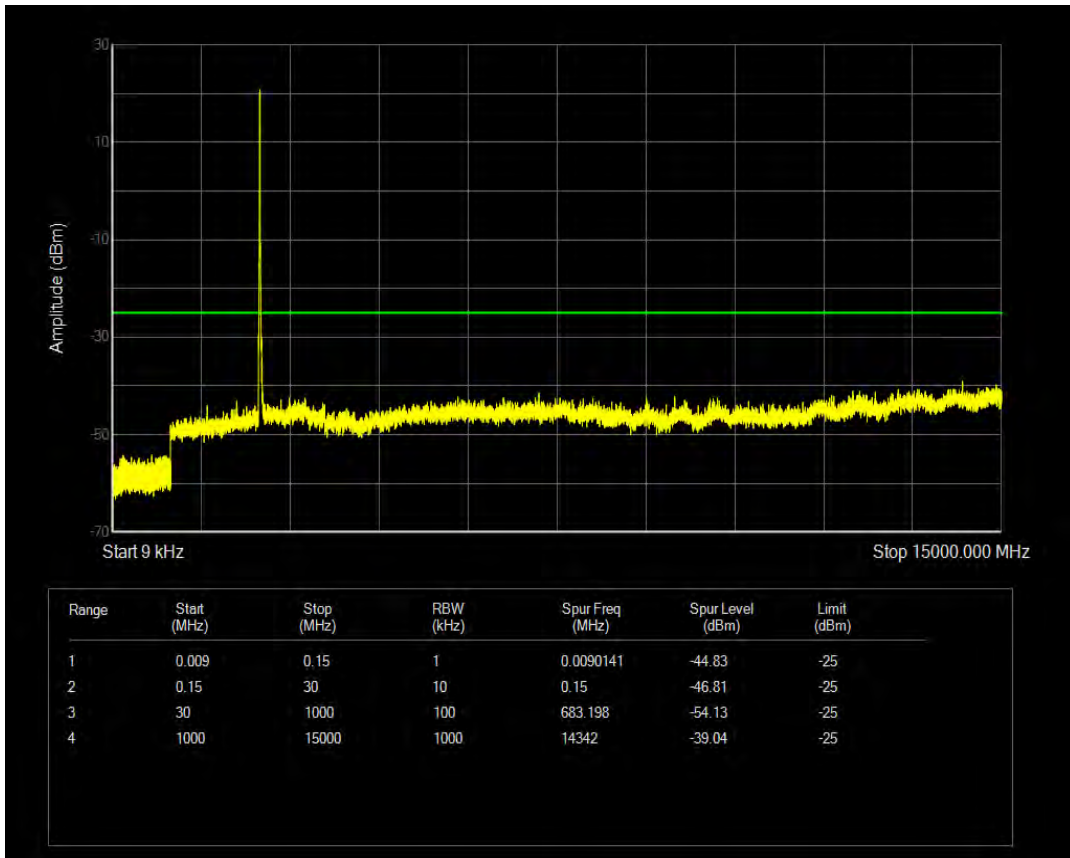

Band7 QAM16 BW=10MHz Channel=20800 RB Size=1 Position=#0

Band7 QPSK BW=10MHz Channel=20800 RB Size=50 Position=#0