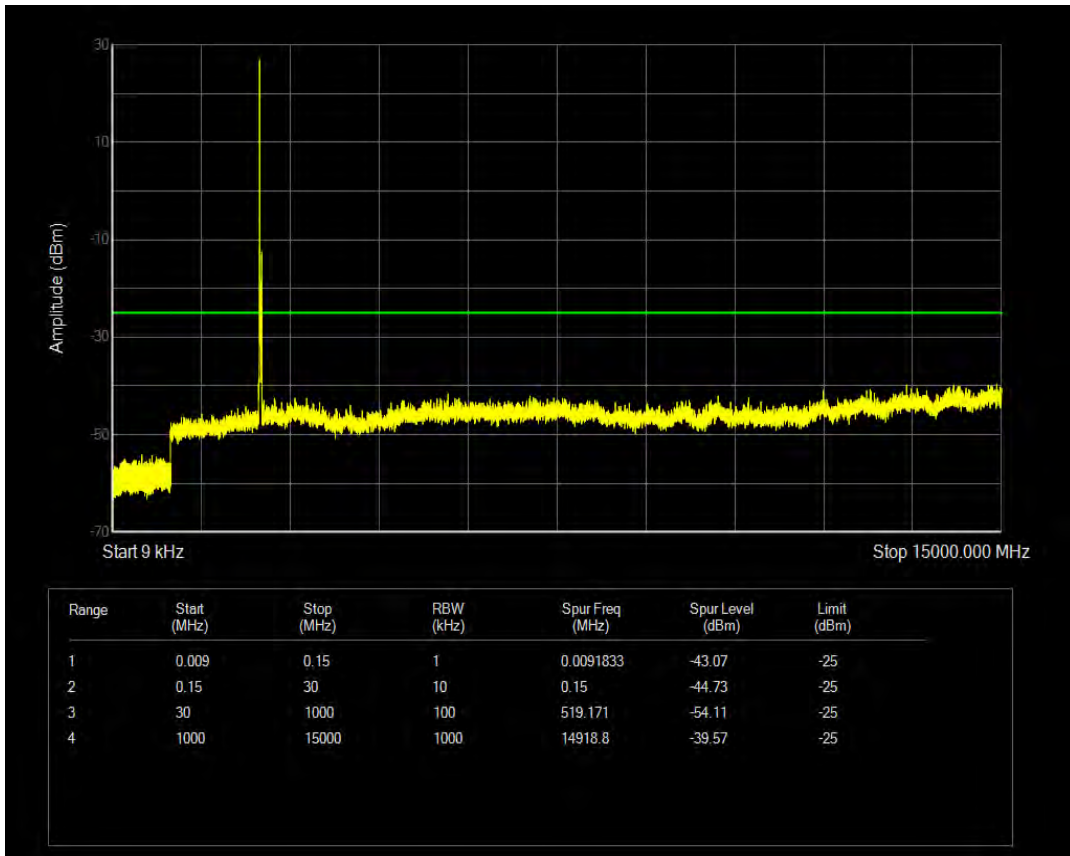

Band7 QPSK BW=15MHz Channel=21375 RB Size=75 Position=#0

Band7 QAM16 BW=15MHz Channel=21375 RB Size=1 Position=#0

Band7 QAM16 BW=15MHz Channel=21375 RB Size=75 Position=#0

Band7 QAM16 BW=20MHz Channel=20850 RB Size=1 Position=#0

Band7 QPSK BW=20MHz Channel=20850 RB Size=100 Position=#0

Band7 QPSK BW=20MHz Channel=21100 RB Size=1 Position=#0

Band7 QAM16 BW=20MHz Channel=20850 RB Size=100 Position=#0

Band7 QPSK BW=20MHz Channel=21100 RB Size=100 Position=#0