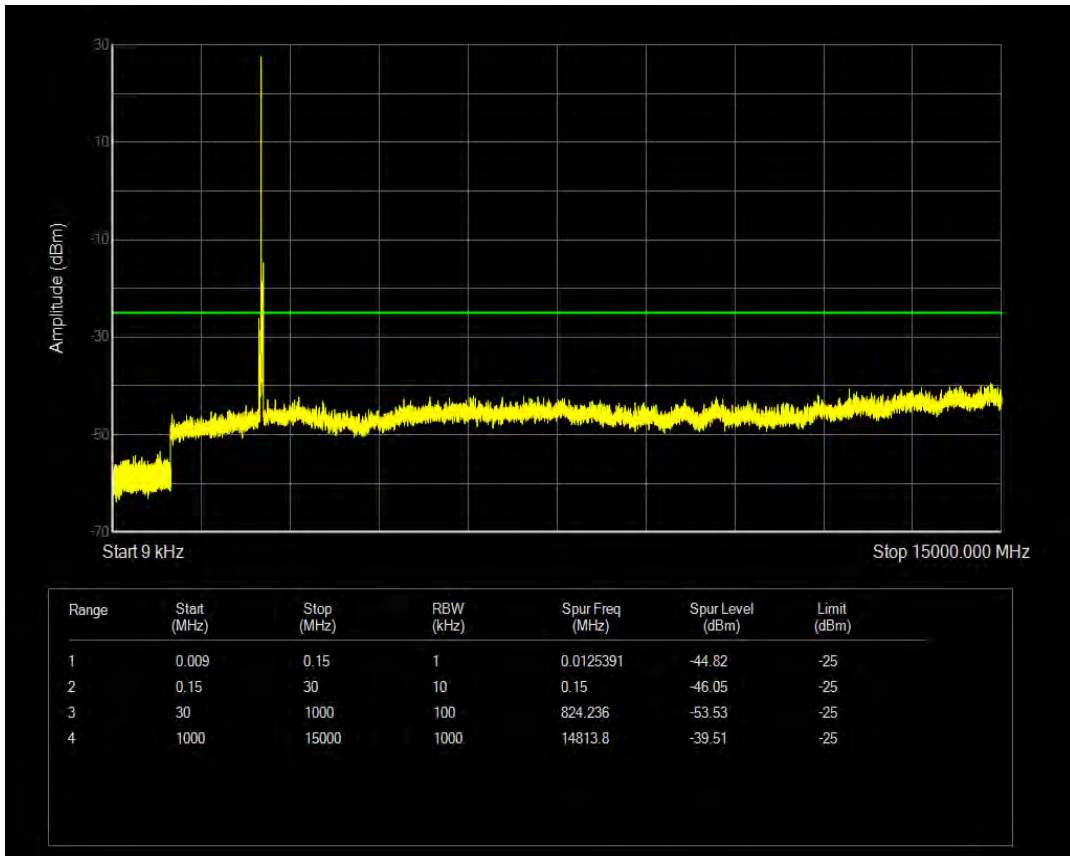

Band7 QPSK BW=15MHz Channel=21375 RB Size=75 Position=#0

Band7 QAM16 BW=15MHz Channel=21375 RB Size=1 Position=#0

Band7 QAM16 BW=15MHz Channel=21375 RB Size=75 Position=#0

Band7 QAM16 BW=20MHz Channel=20850 RB Size=1 Position=#0

Band7 QPSK BW=20MHz Channel=20850 RB Size=100 Position=#0

Band7 QPSK BW=20MHz Channel=21100 RB Size=1 Position=#0

Band7 QAM16 BW=20MHz Channel=20850 RB Size=100 Position=#0

Band7 QPSK BW=20MHz Channel=21100 RB Size=100 Position=#0