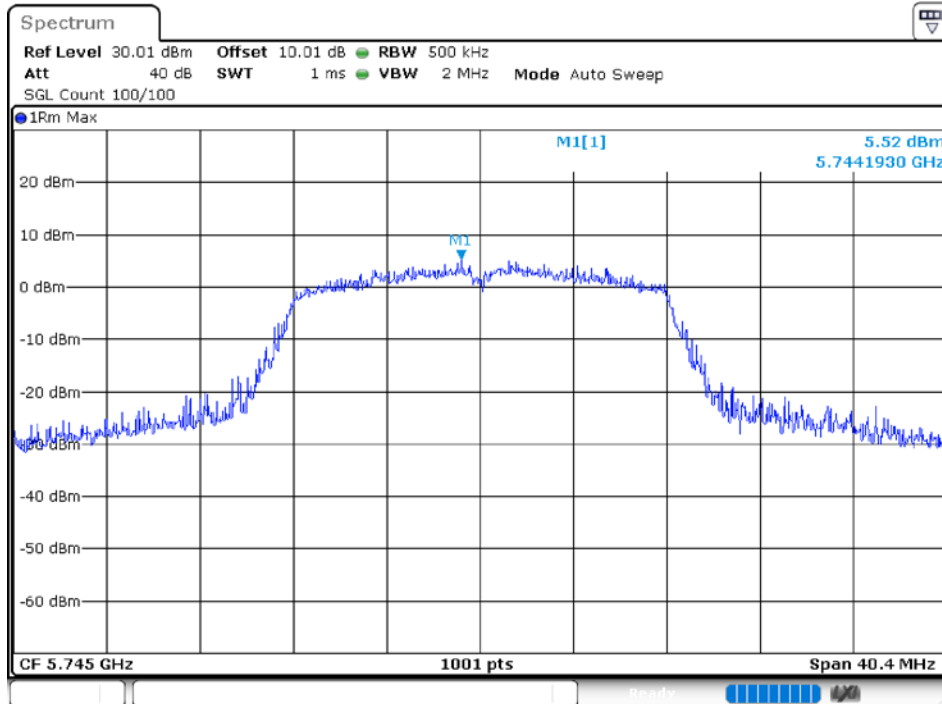

5.5 MAXIMUM POWER SPECTRAL DENSITY LEVEL

Condition	Mode	Frequency (MHz)	Antenna	Max PSD (dBm)	Limit (dBm)	Verdict
NVNT	802.11a	5745	Ant 1	5.516	30	Pass
NVNT	802.11a	5785	Ant 1	5.18	30	Pass
NVNT	802.11a	5825	Ant 1	5.127	30	Pass
NVNT	802.11ac20	5745	Ant 1	4.108	30	Pass
NVNT	802.11ac20	5785	Ant 1	3.693	30	Pass
NVNT	802.11ac20	5825	Ant 1	4.424	30	Pass
NVNT	802.11ac40	5755	Ant 1	0.057	30	Pass
NVNT	802.11ac40	5795	Ant 1	1.021	30	Pass
NVNT	802.11ac80	5775	Ant 1	-2.786	30	Pass
NVNT	802.11n(HT20)	5745	Ant 1	3.529	30	Pass
NVNT	802.11n(HT20)	5785	Ant 1	3.727	30	Pass
NVNT	802.11n(HT20)	5825	Ant 1	4.332	30	Pass
NVNT	802.11n(HT40)	5755	Ant 1	0.958	30	Pass
NVNT	802.11n(HT40)	5795	Ant 1	1.763	30	Pass

PSD NVNT 802.11a 5745MHz Ant1