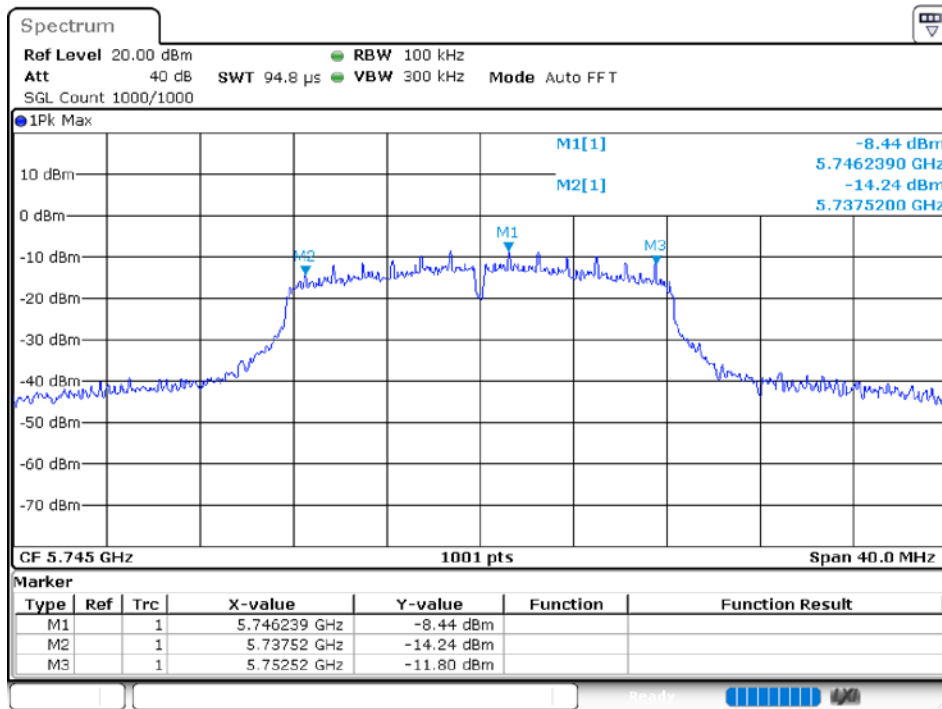

5.3 -6DB EMISSION BANDWIDTH

Condition	Mode	Frequency (MHz)	Antenna	-6 dB Bandwidth (MHz)	Limit -6 dB Bandwidth (MHz)	Verdict
NVNT	802.11a	5745	Ant 1	15	0.5	Pass
NVNT	802.11a	5785	Ant 1	15.08	0.5	Pass
NVNT	802.11a	5825	Ant 1	15.12	0.5	Pass
NVNT	802.11ac20	5745	Ant 1	15.08	0.5	Pass
NVNT	802.11ac20	5785	Ant 1	15.08	0.5	Pass
NVNT	802.11ac20	5825	Ant 1	15.96	0.5	Pass
NVNT	802.11ac40	5755	Ant 1	33.84	0.5	Pass
NVNT	802.11ac40	5795	Ant 1	32.56	0.5	Pass
NVNT	802.11ac80	5775	Ant 1	68.96	0.5	Pass
NVNT	802.11n(HT20)	5745	Ant 1	15.08	0.5	Pass
NVNT	802.11n(HT20)	5785	Ant 1	16.28	0.5	Pass
NVNT	802.11n(HT20)	5825	Ant 1	15.08	0.5	Pass
NVNT	802.11n(HT40)	5755	Ant 1	33.76	0.5	Pass
NVNT	802.11n(HT40)	5795	Ant 1	35.04	0.5	Pass

EBW NVNT 802.11a 5745MHz Ant1