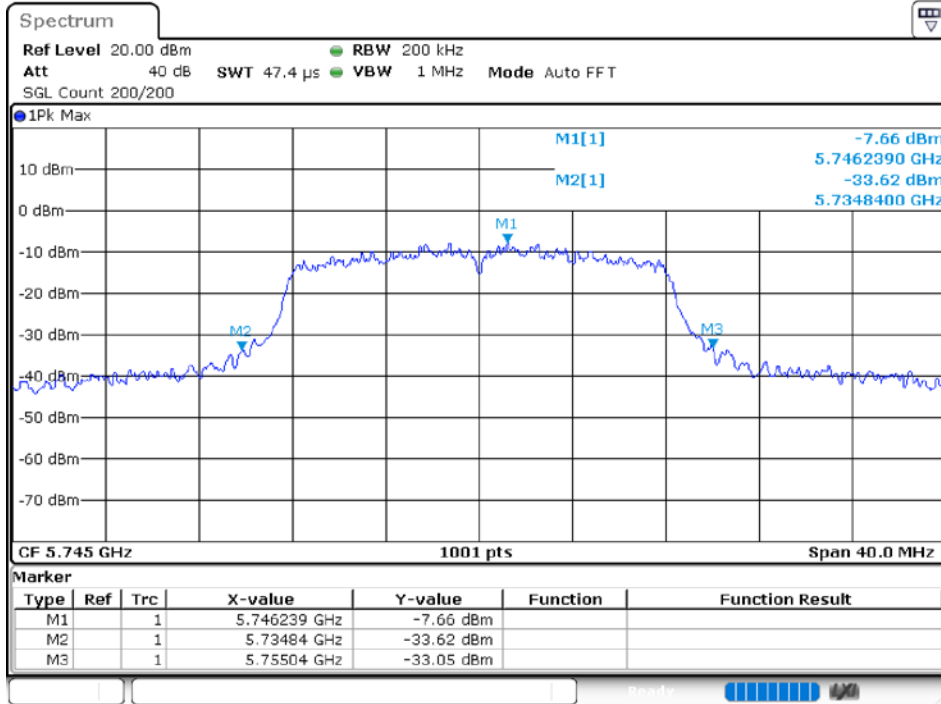

-26 dB BW NVNT 802.11a 5745MHz Ant1