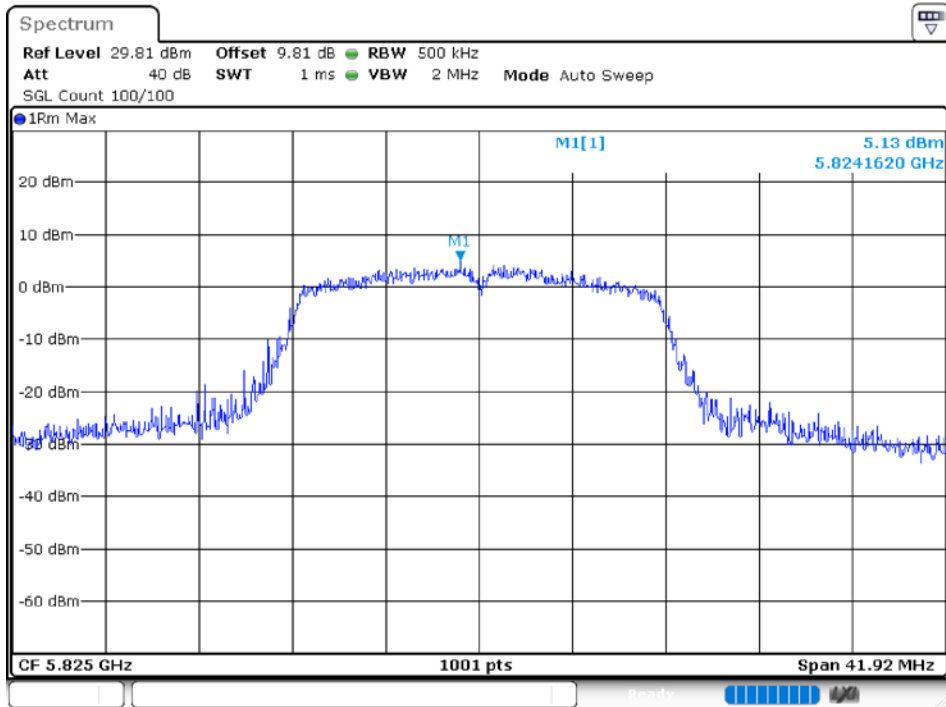

PSD NVNT 802.11a 5825MHz Ant1