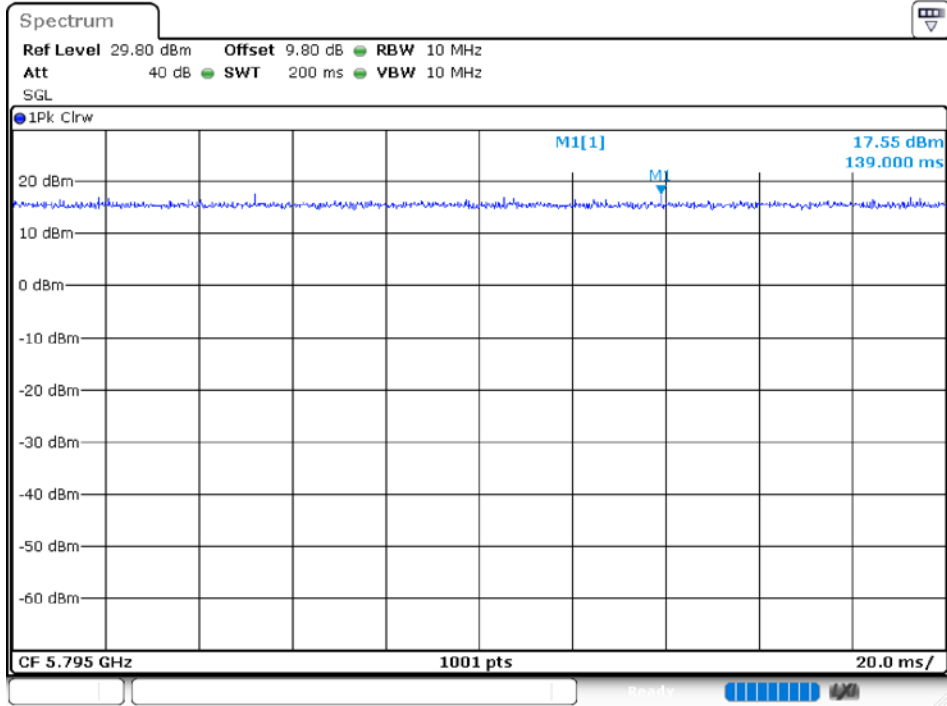

Duty Cycle NVNT 802.11n(HT40) 5795MHz