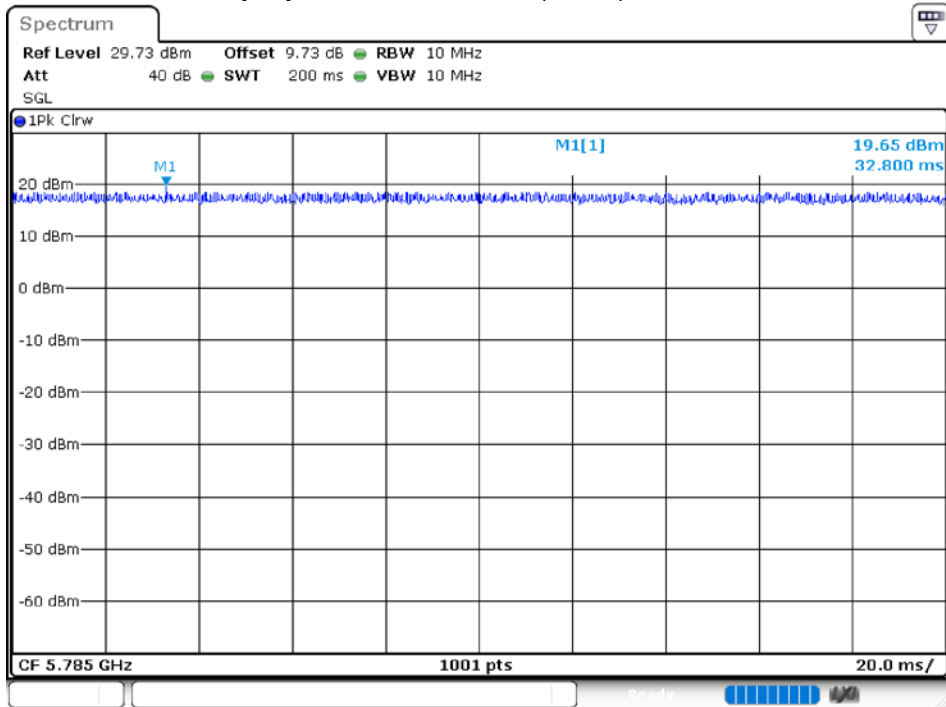

Duty Cycle NVNT 802.11ac40 5795MHz

Duty Cycle NVNT 802.11ac80 5775MHz

Duty Cycle NVNT 802.11n(HT20) 5745MHz

Duty Cycle NVNT 802.11n(HT20) 5785MHz

Duty Cycle NVNT 802.11n(HT20) 5825MHz

Duty Cycle NVNT 802.11n(HT40) 5755MHz