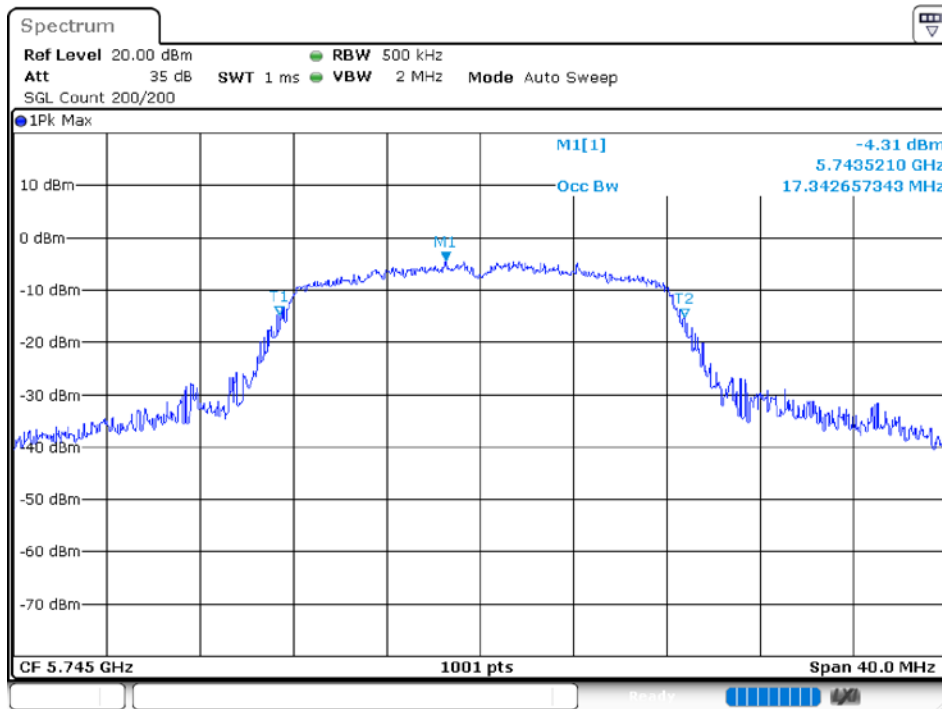

5.4 OCCUPIED CHANNEL BANDWIDTH

Condition	Mode	Frequency (MHz)	Antenna	99% OBW (MHz)	-26 dB Bandwidth (MHz)	Verdict
NVNT	802.11a	5745	Ant 1	17.3427	20.2	Pass
NVNT	802.11a	5785	Ant 1	17.1029	19.8	Pass
NVNT	802.11a	5825	Ant 1	17.3427	20.96	Pass
NVNT	802.11ac20	5745	Ant 1	17.7822	20.32	Pass
NVNT	802.11ac20	5785	Ant 1	17.6224	20.04	Pass
NVNT	802.11ac20	5825	Ant 1	17.7423	20.56	Pass
NVNT	802.11ac40	5755	Ant 1	36.2038	45.84	Pass
NVNT	802.11ac40	5795	Ant 1	35.964	40	Pass
NVNT	802.11ac80	5775	Ant 1	75.2847	81.12	Pass
NVNT	802.11n(HT20)	5745	Ant 1	17.7023	20.4	Pass
NVNT	802.11n(HT20)	5785	Ant 1	17.7423	20.08	Pass
NVNT	802.11n(HT20)	5825	Ant 1	17.6623	20.36	Pass
NVNT	802.11n(HT40)	5755	Ant 1	36.2837	51.52	Pass
NVNT	802.11n(HT40)	5795	Ant 1	36.044	40.32	Pass

OBW NVNT 802.11a 5745MHz Ant1