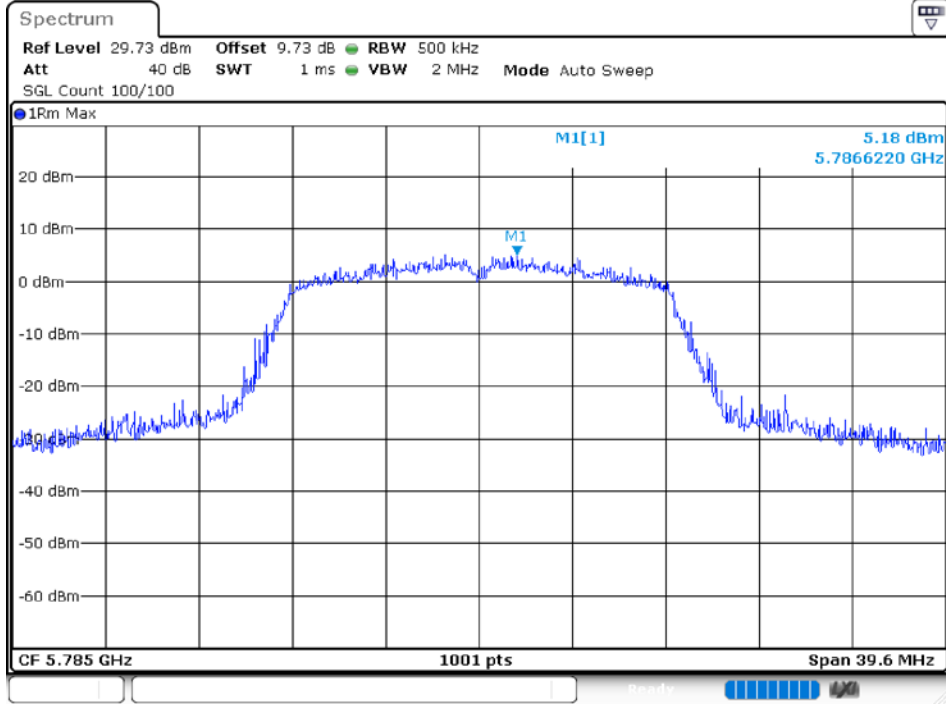

PSD NVNT 802.11a 5785MHz Ant1