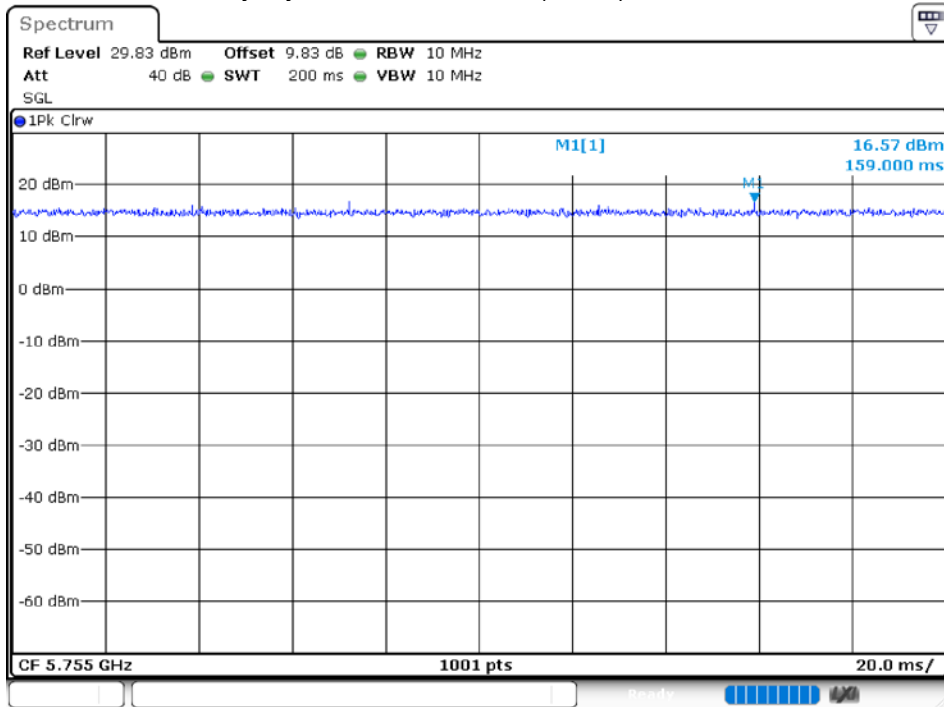

Duty Cycle NVNT 802.11ac40 5795MHz

Duty Cycle NVNT 802.11ac80 5775MHz

Duty Cycle NVNT 802.11n(HT20) 5745MHz

Duty Cycle NVNT 802.11n(HT20) 5785MHz

Duty Cycle NVNT 802.11n(HT20) 5825MHz

Duty Cycle NVNT 802.11n(HT40) 5755MHz