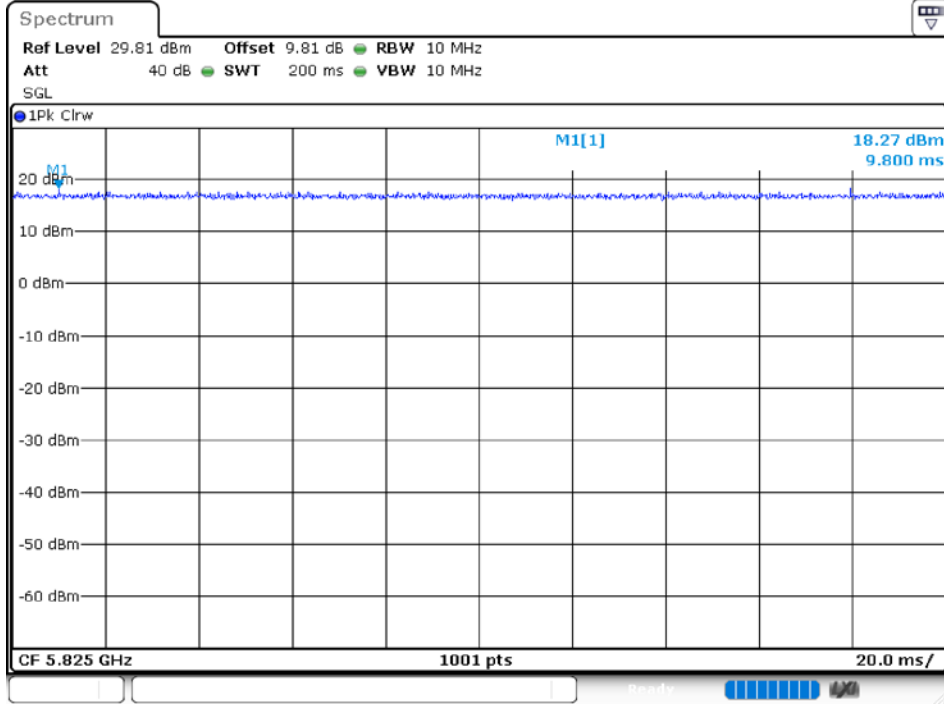

Duty Cycle NVNT 802.11ac40 5795MHz

Duty Cycle NVNT 802.11ac80 5775MHz

Duty Cycle NVNT 802.11n(HT20) 5745MHz

Duty Cycle NVNT 802.11n(HT20) 5785MHz

Duty Cycle NVNT 802.11n(HT20) 5825MHz

Duty Cycle NVNT 802.11n(HT40) 5755MHz