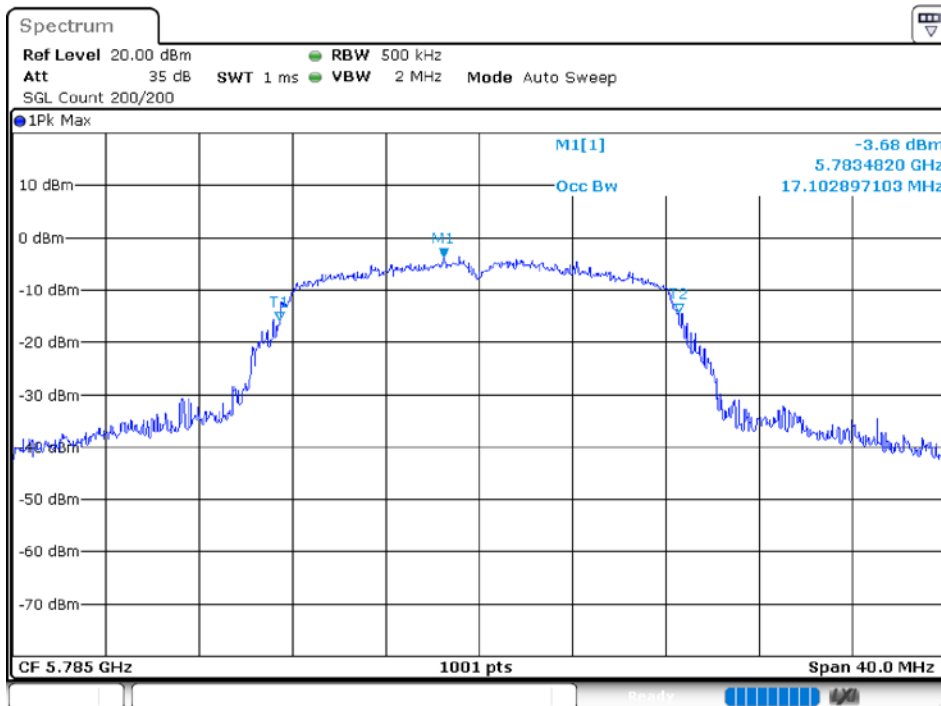

OBW NVNT 802.11a 5785MHz Ant1