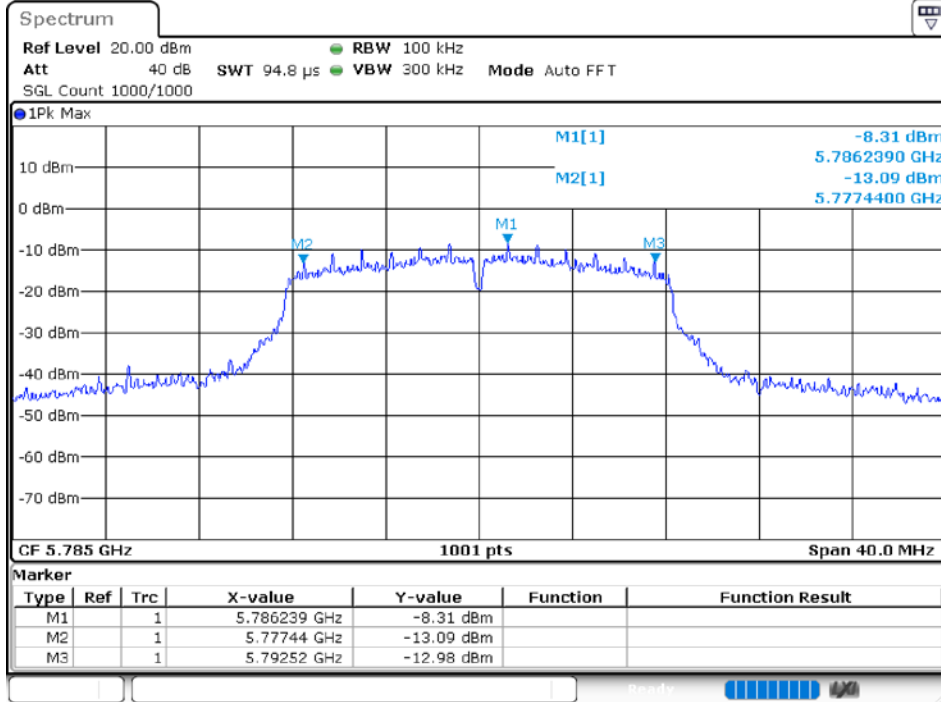

EBW NVNT 802.11a 5785MHz Ant1