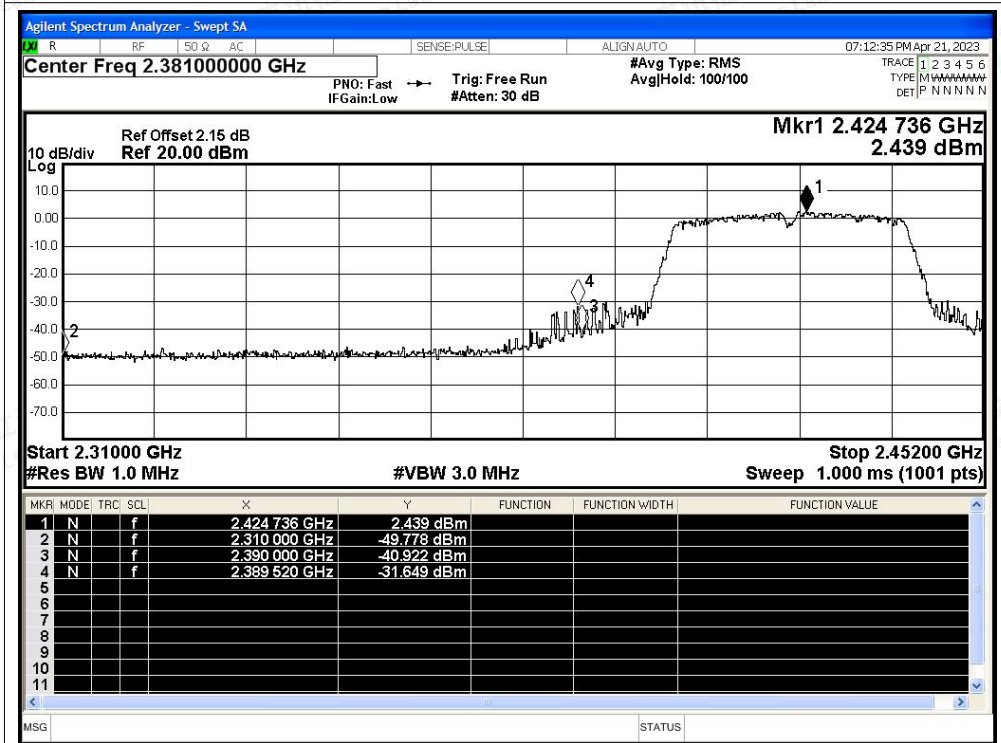

Restrict Band NVNT n20 2412MHz Peak

Restrict Band NVNT n20 2412MHz Average

Restrict Band NVNT n40 2422MHz Peak

Restrict Band NVNT n40 2422MHz Average