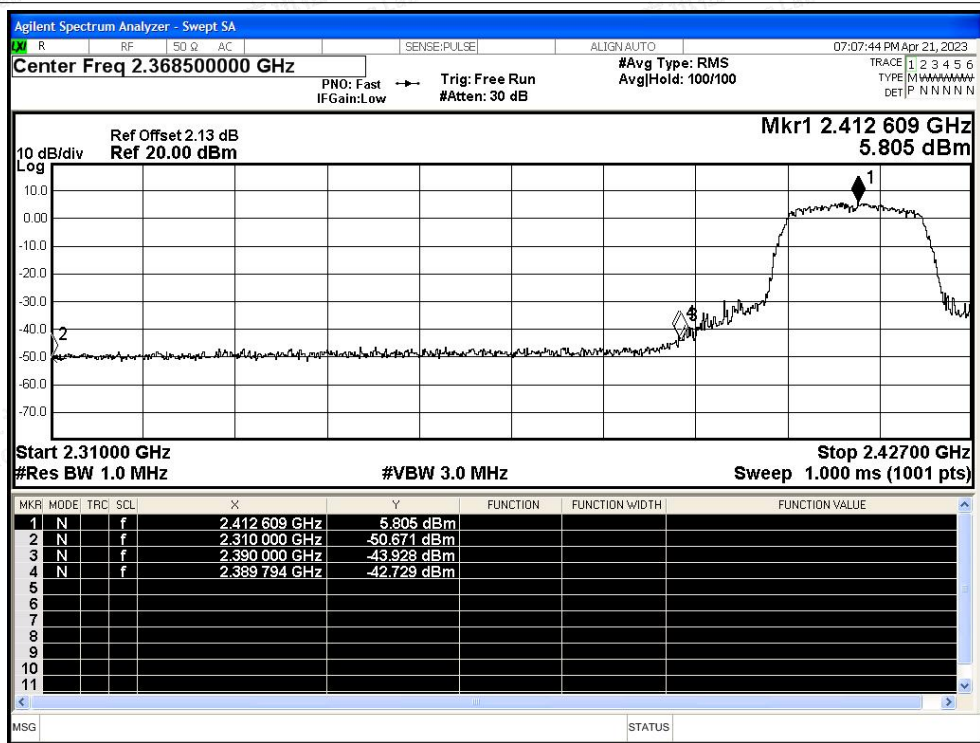

Restrict Band NVNT n20 2412MHz Peak

Restrict Band NVNT n20 2412MHz Average

Restrict Band NVNT n40 2422MHz Peak

Restrict Band NVNT n40 2422MHz Average