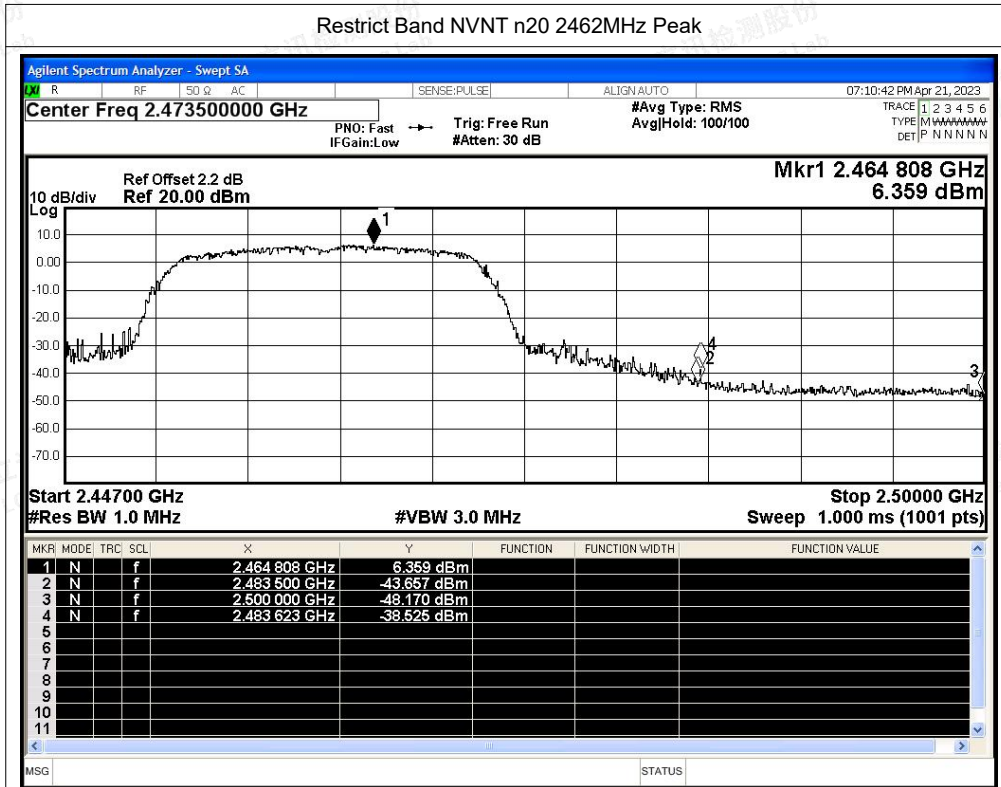

Restrict Band NVNT n20 2412MHz Peak

Restrict Band NVNT n20 2412MHz Average

Restrict Band NVNT n40 2422MHz Peak

Restrict Band NVNT n40 2422MHz Average