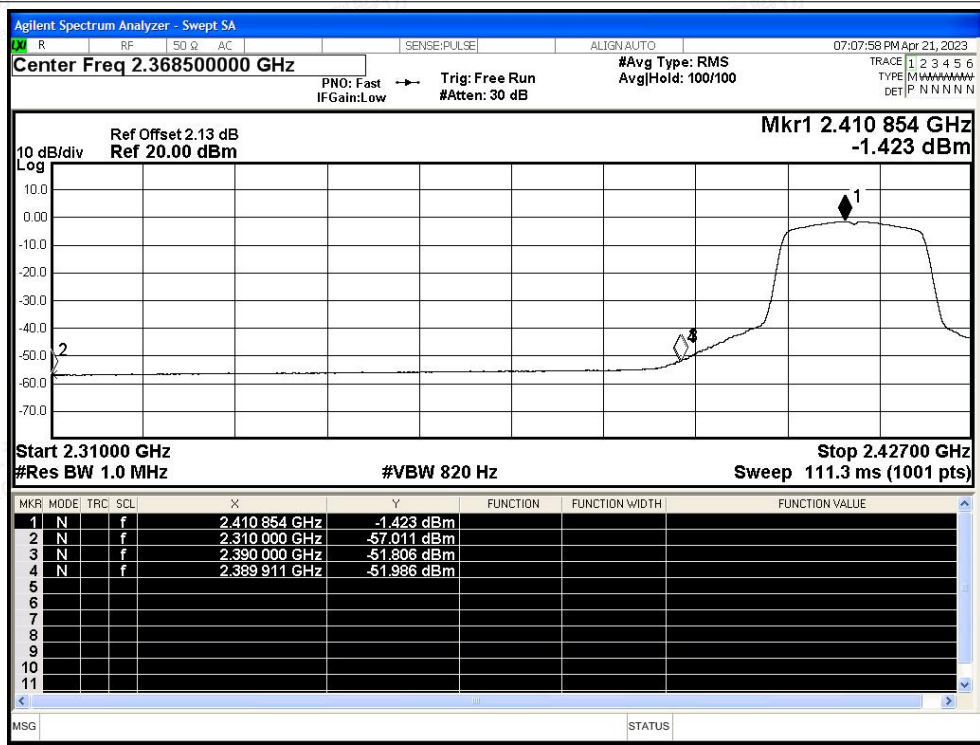

Restrict Band NVNT n20 2412MHz Peak

Restrict Band NVNT n20 2412MHz Average

Restrict Band NVNT n40 2422MHz Peak

Restrict Band NVNT n40 2422MHz Average