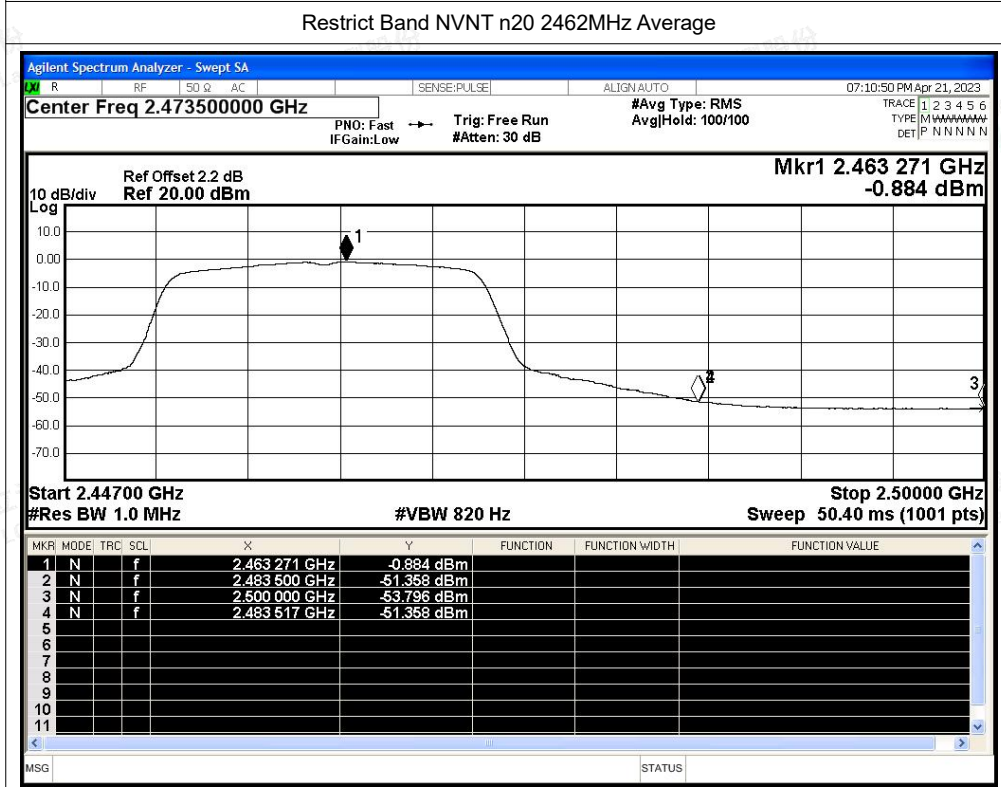

Restrict Band NVNT n20 2412MHz Peak

Restrict Band NVNT n20 2412MHz Average

Restrict Band NVNT n40 2422MHz Peak

Restrict Band NVNT n40 2422MHz Average