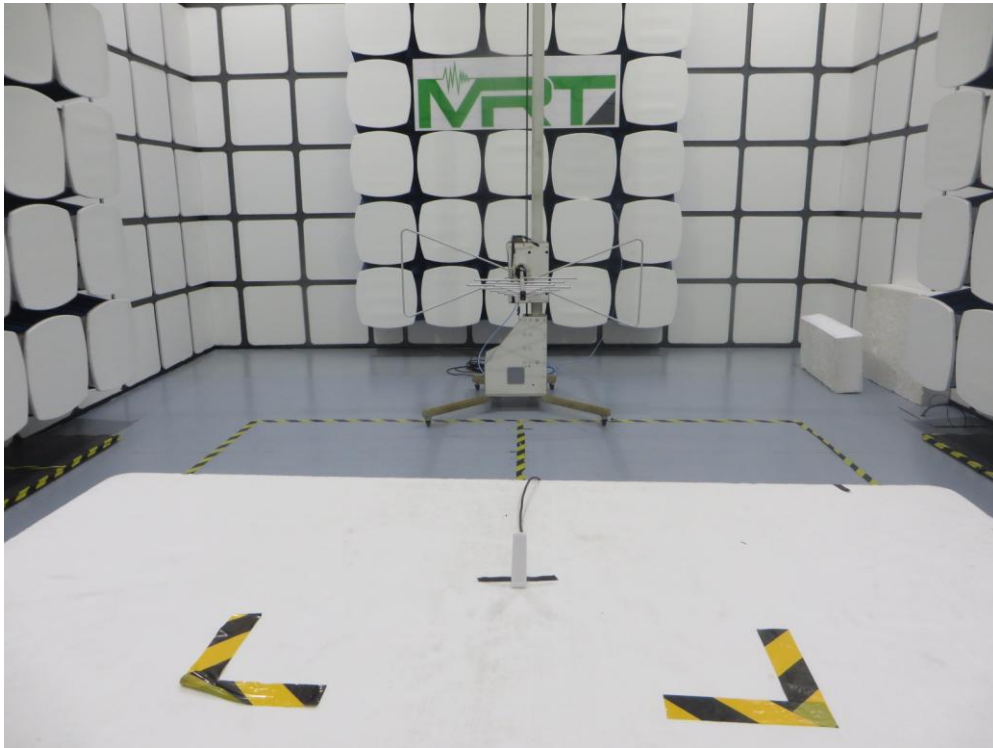

FCC Part 15C Test Setup Photo

Description: Front View of Conducted Emission Test Setup

Description: Back View of Conducted Emission Test Setup

Description: Radiated Spurious Emission Test Setup for Below 1GHz

Description: Radiated Spurious Emission Test Setup for Above 1GHz