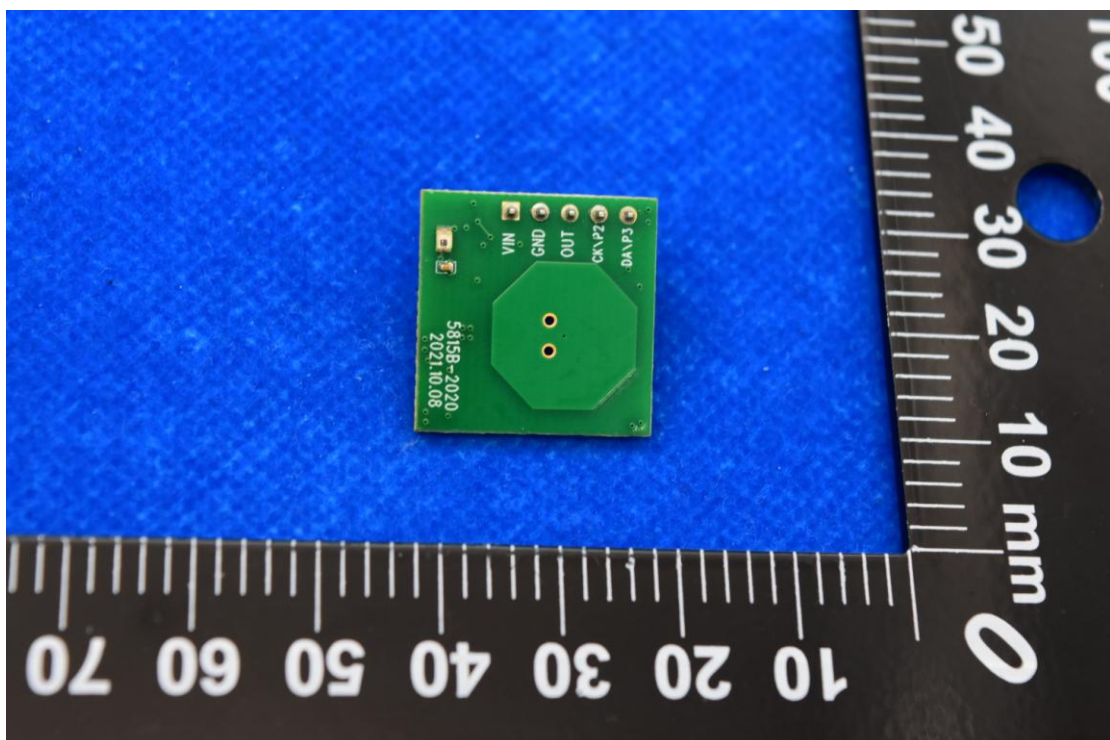

FCC ID: 2AVK2-AT5815B

Internal Photos

1. EUT uncover view

2. Antenna view