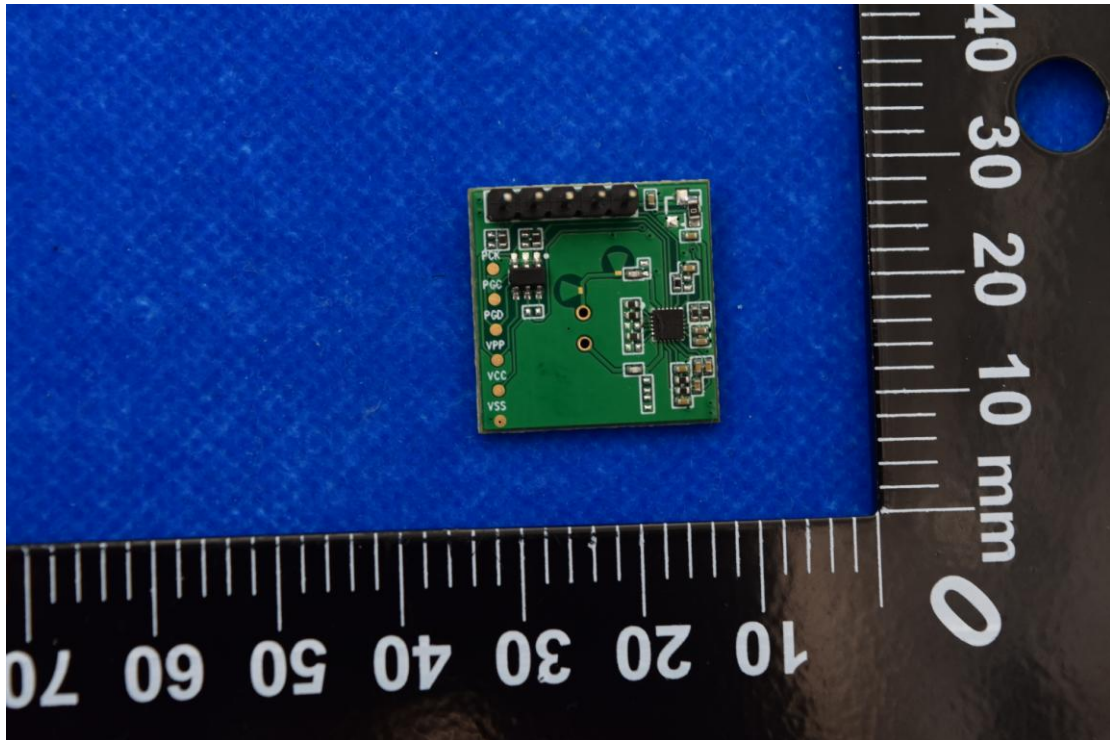

FCC ID: 2AVK2-AT5815B

Internal Photos

1. EUT uncover view

2. Antenna view