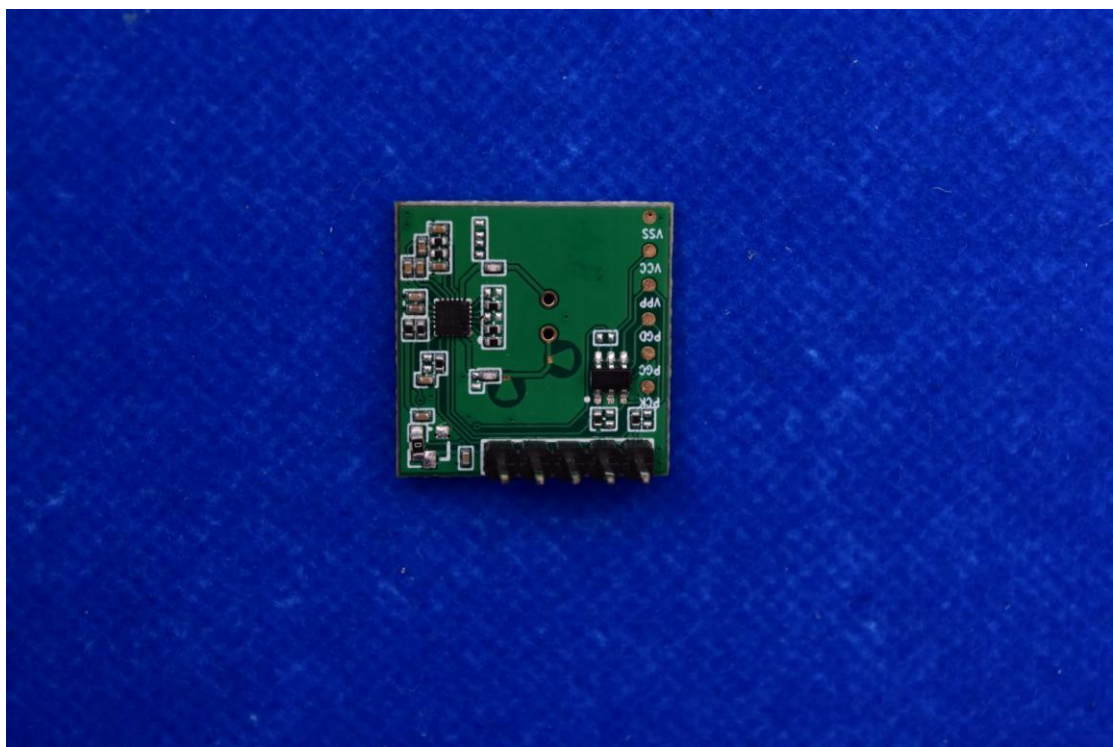

FCC ID: 2AVK2-AT5815B

Internal Photos

1. EUT uncover view

2. Antenna view