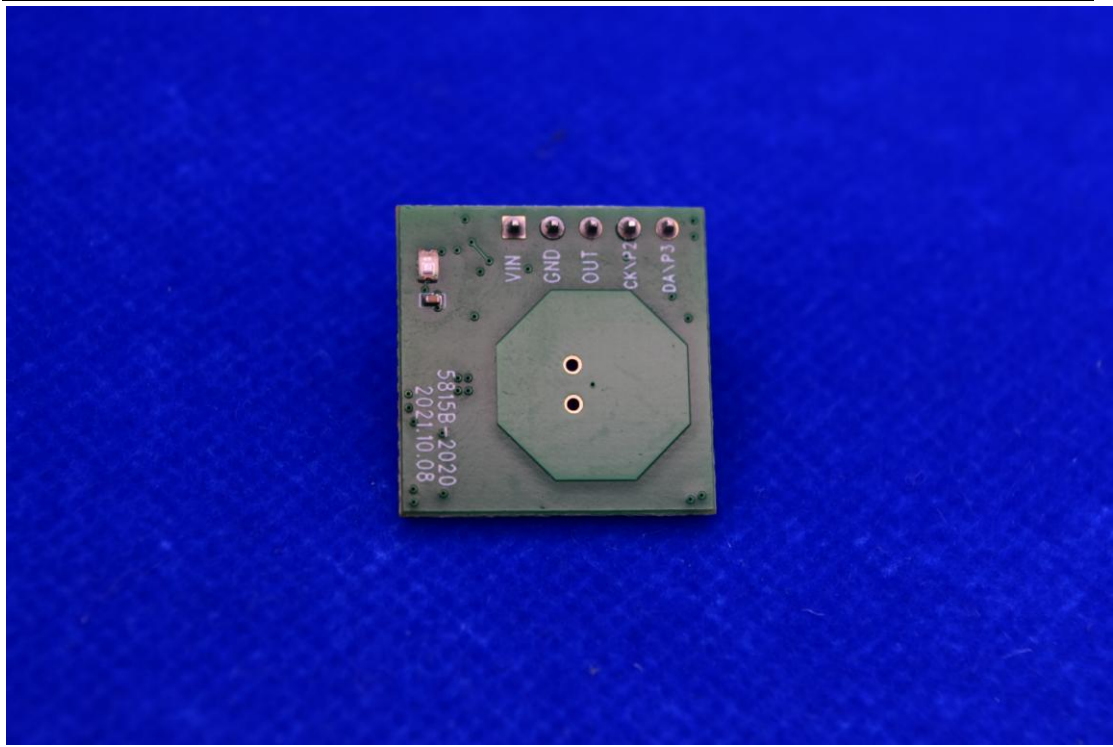

FCC ID: 2AVK2-AT5815B

Internal Photos

1. EUT uncover view

2. Antenna view