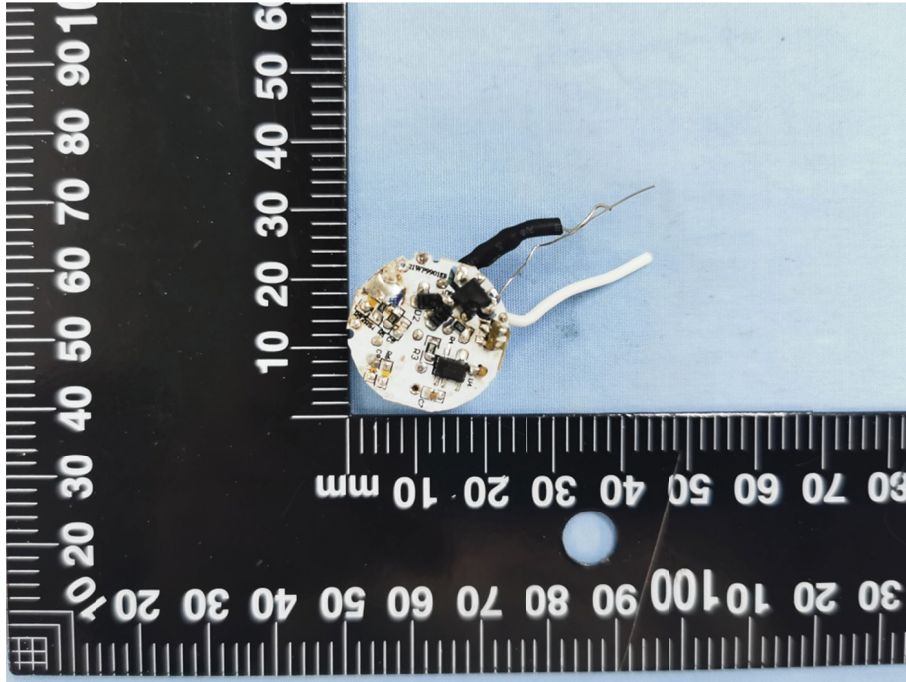

## EXHIBIT 3 - EUT INTERNAL PHOTOGRAPHS

---

### EUT Housing and Board View 1

### Solder Board-Component View 1

Reference No.: WTX20X09063128W

**Solder Board-Component View 2**

**Solder Board-Component View 3**

Reference No.: WTX20X09063128W

**Solder Board-Component View 4**

**Solder Board-Component View 5**