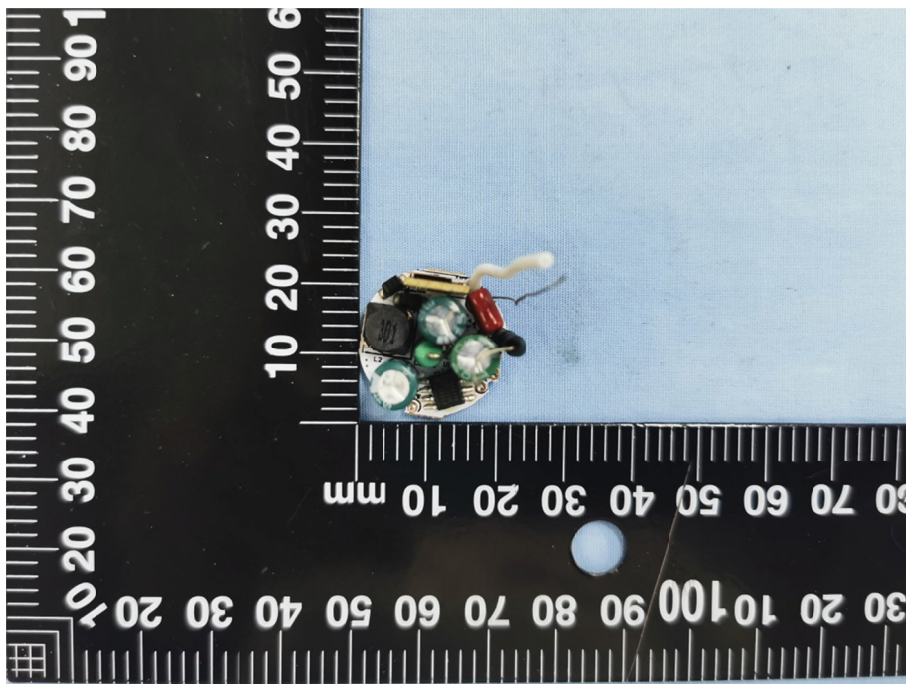

## EXHIBIT 3 - EUT INTERNAL PHOTOGRAPHS

---

### Solder Board-Component View 1

Reference No.: WTX20X09063128W

**Solder Board-Component View 2**

**Solder Board-Component View 3**

Reference No.: WTX20X09063128W

**Solder Board-Component View 4**

**Solder Board-Component View 5**

Reference No.: WTX20X09063128W

**Antenna View**

WIFI Antenna