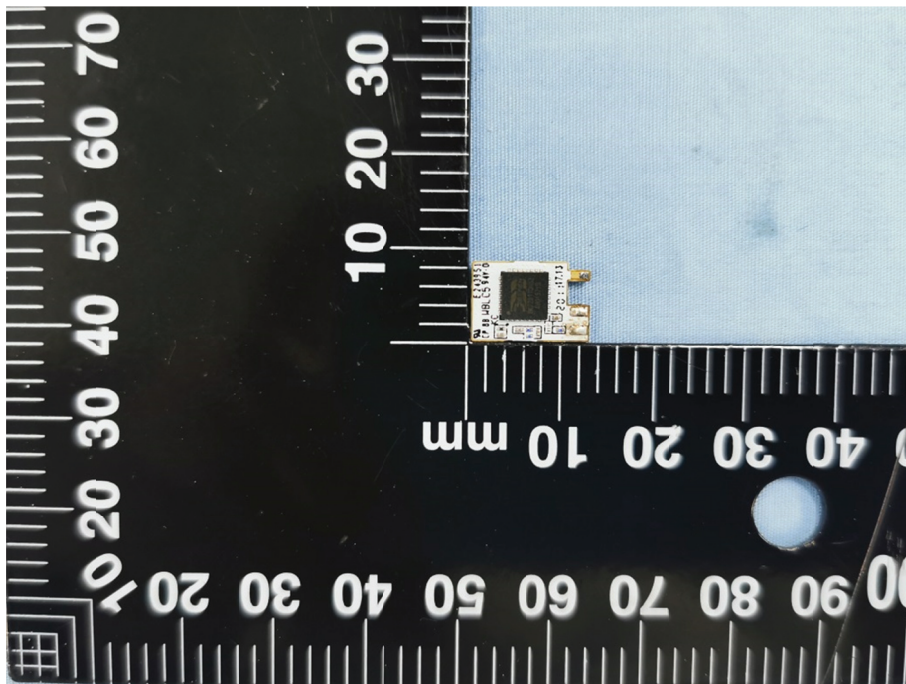

### Solder Board-Component View 1

Reference No.: WTX20X09063128W

**Solder Board-Component View 2**

**Solder Board-Component View 3**

Reference No.: WTX20X09063128W

**Solder Board-Component View 4**

**Solder Board-Component View 5**

Reference No.: WTX20X09063128W

**Antenna View**

WIFI Antenna