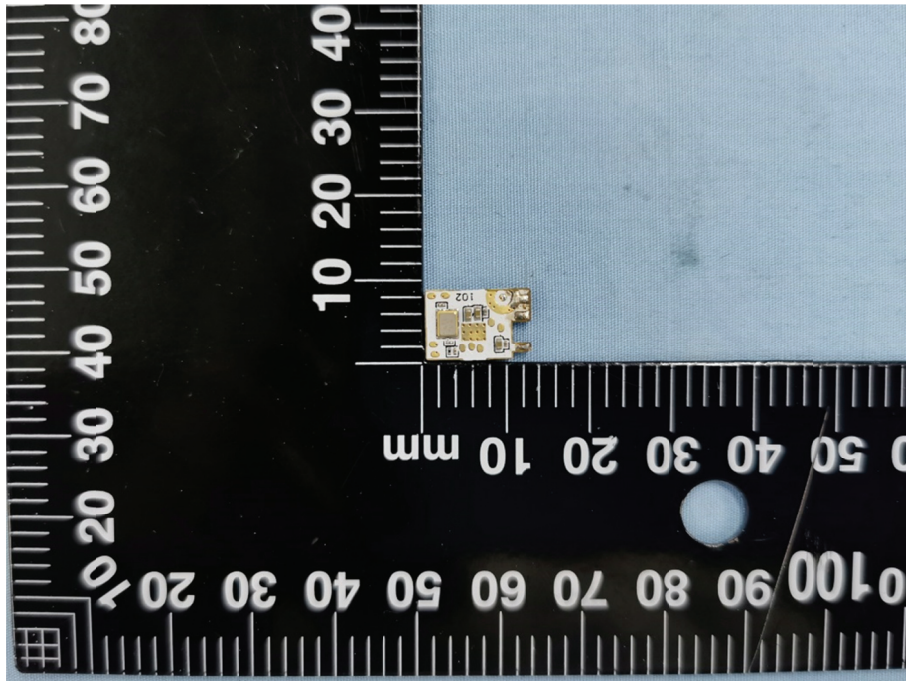

### Solder Board-Component View 1

Reference No.: WTX20X09063128W

**Solder Board-Component View 2**

**Solder Board-Component View 3**

Reference No.: WTX20X09063128W

**Solder Board-Component View 4**

**Solder Board-Component View 5**

Reference No.: WTX20X09063128W

**Antenna View**

WIFI Antenna