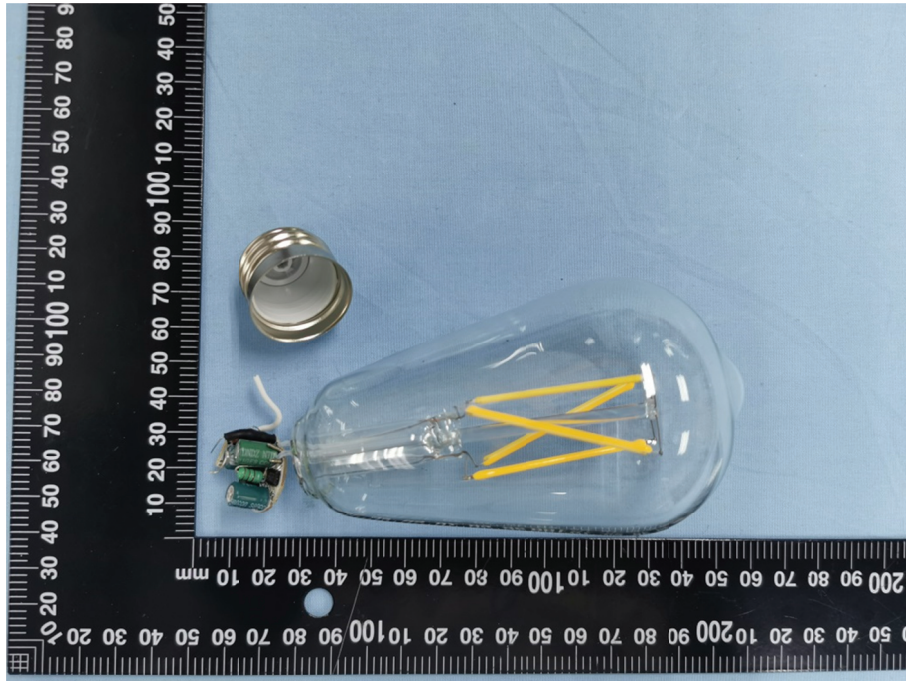

## EXHIBIT 3 - EUT INTERNAL PHOTOGRAPHS

---

### Solder Board-Component View 1

Reference No.: WTX20X09063128W

**Solder Board-Component View 2**

**Solder Board-Component View 3**

Reference No.: WTX20X09063128W

**Solder Board-Component View 4**

**Solder Board-Component View 5**