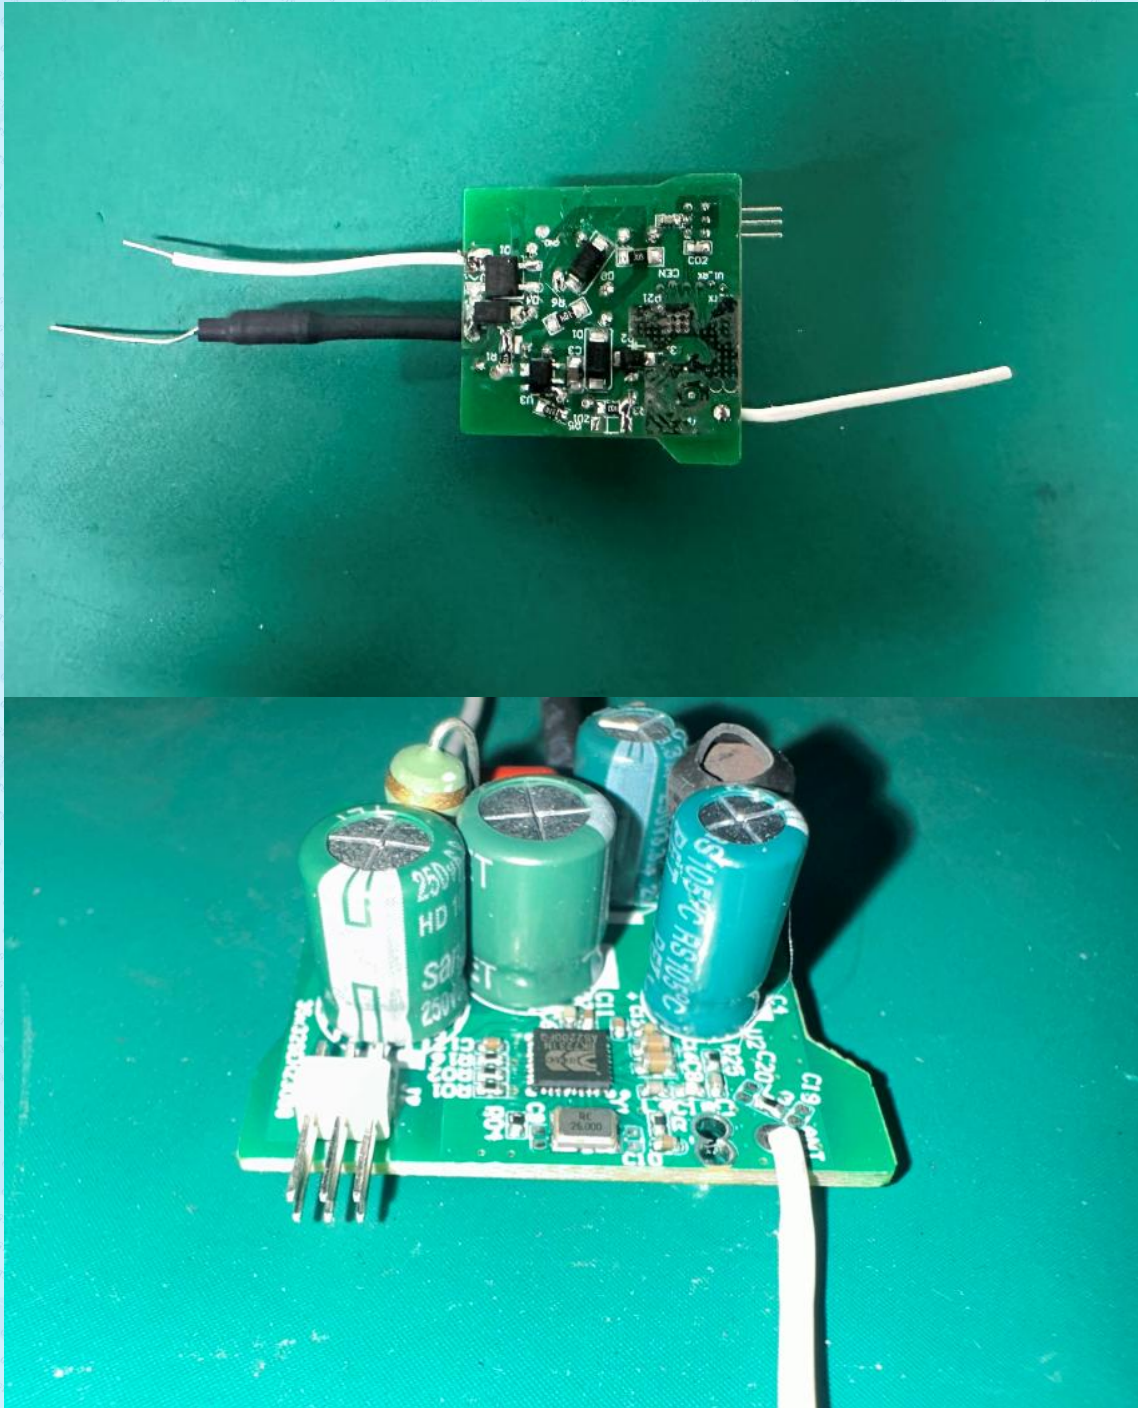

Product Name: LED lamp

Test Model No.: QPBR30-PA-WIFILIC-TY-RGBCW 8W

EUT Constructional Details

-----End-----