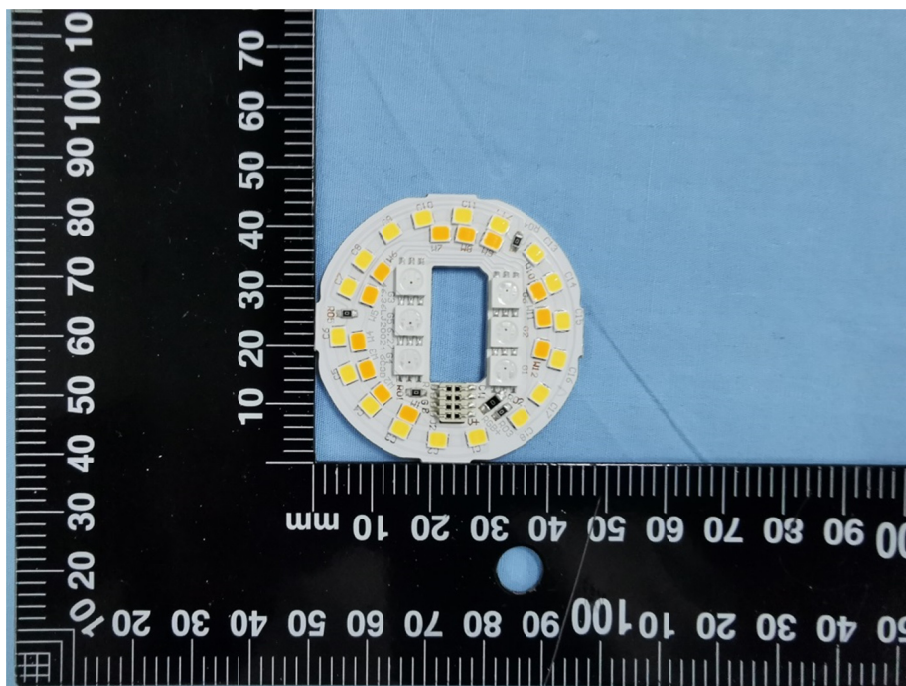

EXHIBIT 3 - EUT INTERNAL PHOTOGRAPHS

EUT Housing and Board View 1

Solder Board-Component View 1

Reference No.: WTX20X08054890W

Solder Board-Component View 2

Solder Board-Component View 3

Reference No.: WTX20X08054890W

Solder Board-Component View 4

Solder Board-Component View 5

Reference No.: WTX20X08054890W

Solder Board-Component View 6

Solder Board-Component View 7

Reference No.: WTX20X08054890W

Solder Board-Component View 8

Solder Board-Component View 9

Antenna View

WIFI Antenna