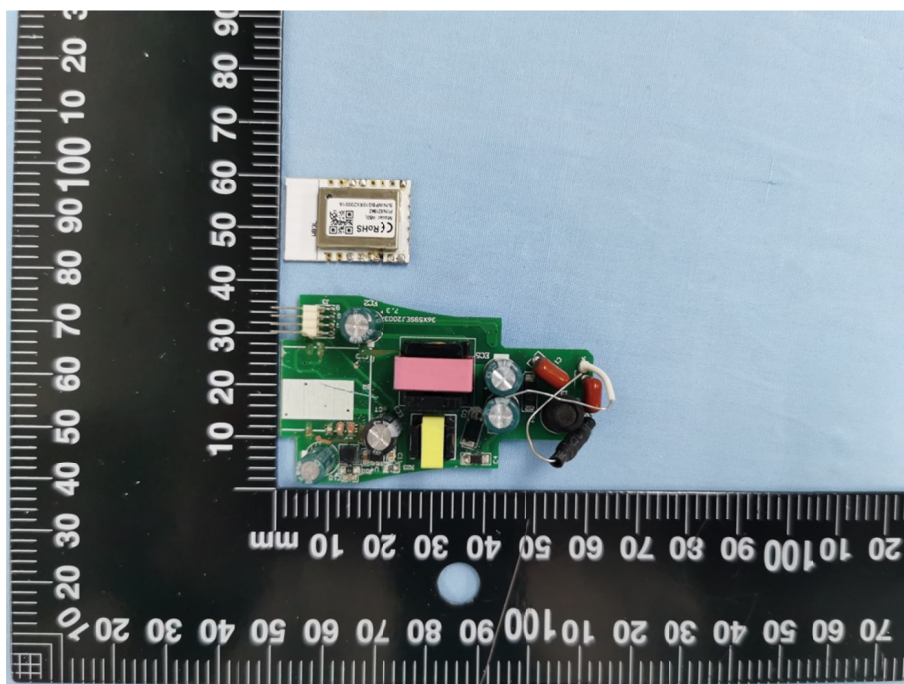

EXHIBIT 3 - EUT INTERNAL PHOTOGRAPHS

EUT Housing and Board View 1

Solder Board-Component View 1

Reference No.: WTX20X08054890W

Solder Board-Component View 2

Solder Board-Component View 3

Reference No.: WTX20X08054890W

Solder Board-Component View 4

Solder Board-Component View 5

Reference No.: WTX20X08054890W

Solder Board-Component View 6

Solder Board-Component View 7

Reference No.: WTX20X08054890W

Solder Board-Component View 8