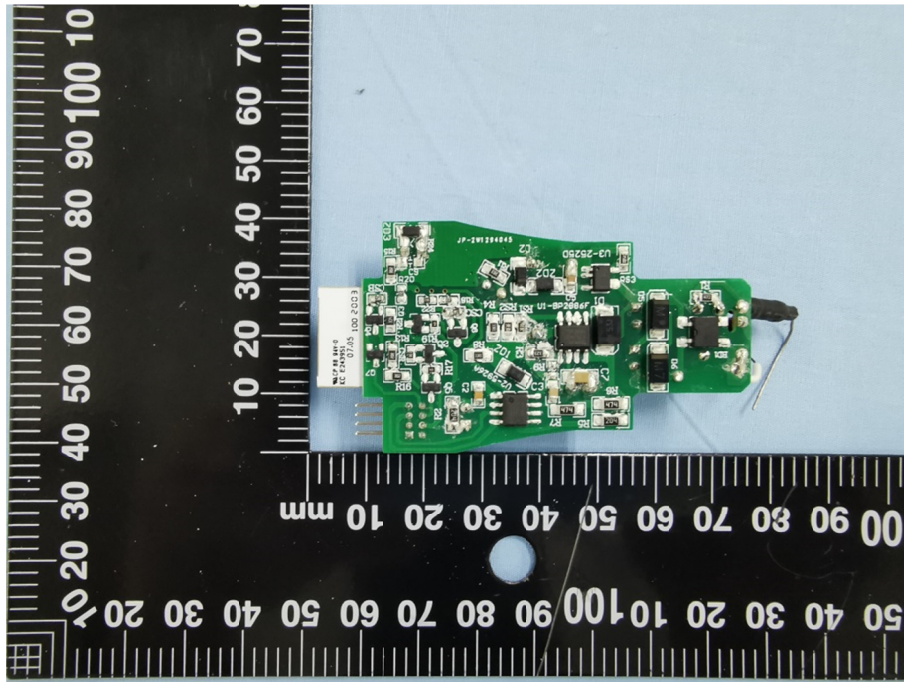

EXHIBIT 3 - EUT INTERNAL PHOTOGRAPHS

EUT Housing and Board View 1

Solder Board-Component View 1

Reference No.: WTX20X08054890W

Solder Board-Component View 2

Solder Board-Component View 3

Reference No.: WTX20X08054890W

Solder Board-Component View 4

Solder Board-Component View 5

Reference No.: WTX20X08054890W

Solder Board-Component View 6

Solder Board-Component View 7

Reference No.: WTX20X08054890W

Solder Board-Component View 8

Solder Board-Component View 9

Antenna View

WIFI Antenna