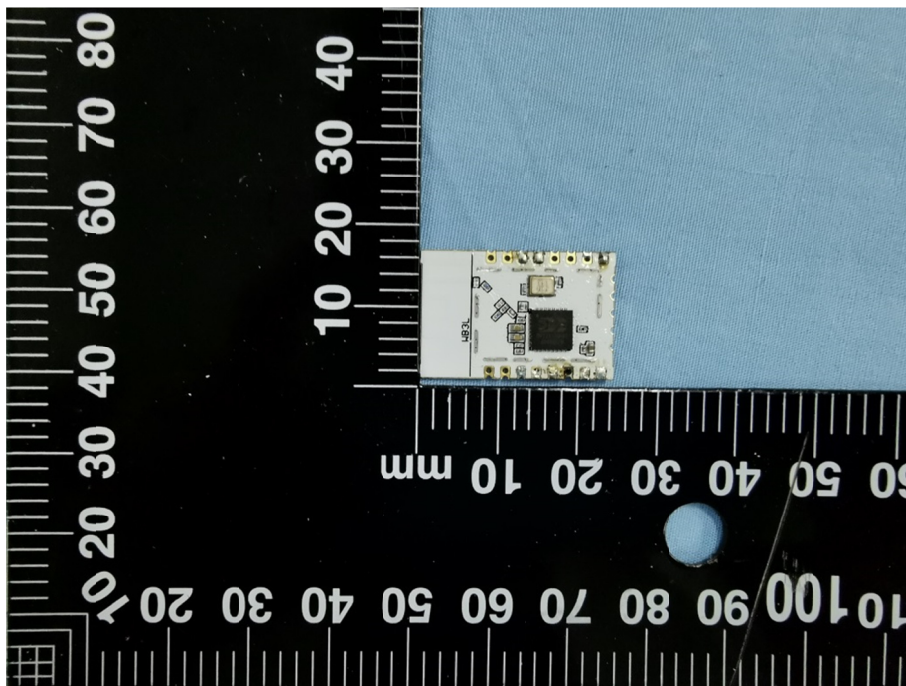

EXHIBIT 3 - EUT INTERNAL PHOTOGRAPHS

EUT Housing and Board View 1

Solder Board-Component View 1

Reference No.: WTX20X08054890W

Solder Board-Component View 2

Solder Board-Component View 3

Reference No.: WTX20X08054890W

Solder Board-Component View 4

Solder Board-Component View 5

Reference No.: WTX20X08054890W

Solder Board-Component View 6

Solder Board-Component View 7

Reference No.: WTX20X08054890W

Solder Board-Component View 8

Solder Board-Component View 9

Antenna View

WIFI Antenna