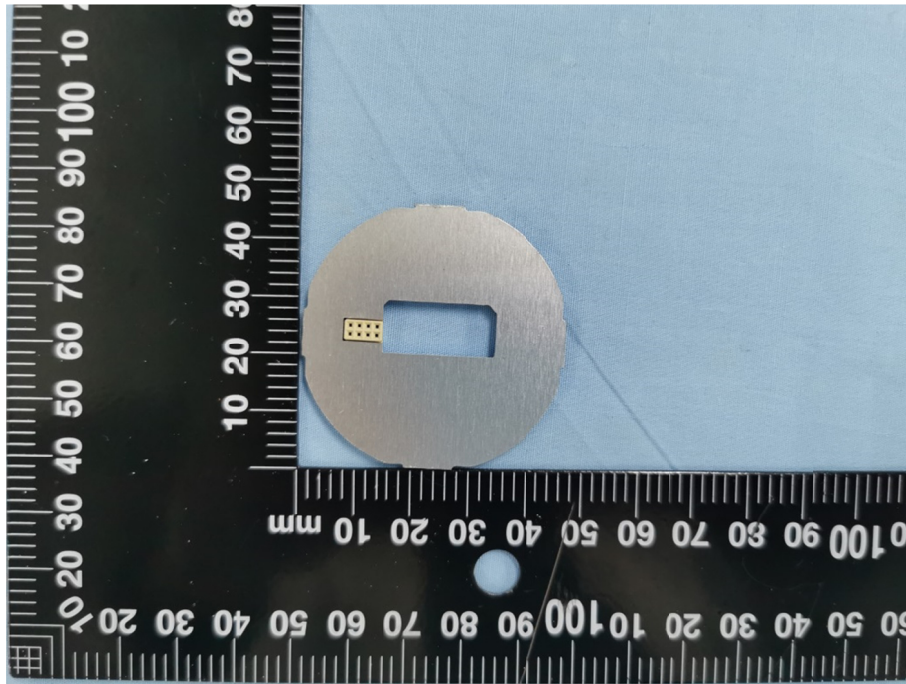

EXHIBIT 3 - EUT INTERNAL PHOTOGRAPHS

EUT Housing and Board View 1

Solder Board-Component View 1

Reference No.: WTX20X08054890W

Solder Board-Component View 2

Solder Board-Component View 3

Reference No.: WTX20X08054890W

Solder Board-Component View 4

Solder Board-Component View 5

Reference No.: WTX20X08054890W

Solder Board-Component View 6

Solder Board-Component View 7

Reference No.: WTX20X08054890W

Solder Board-Component View 8

Solder Board-Component View 9

Antenna View

WIFI Antenna