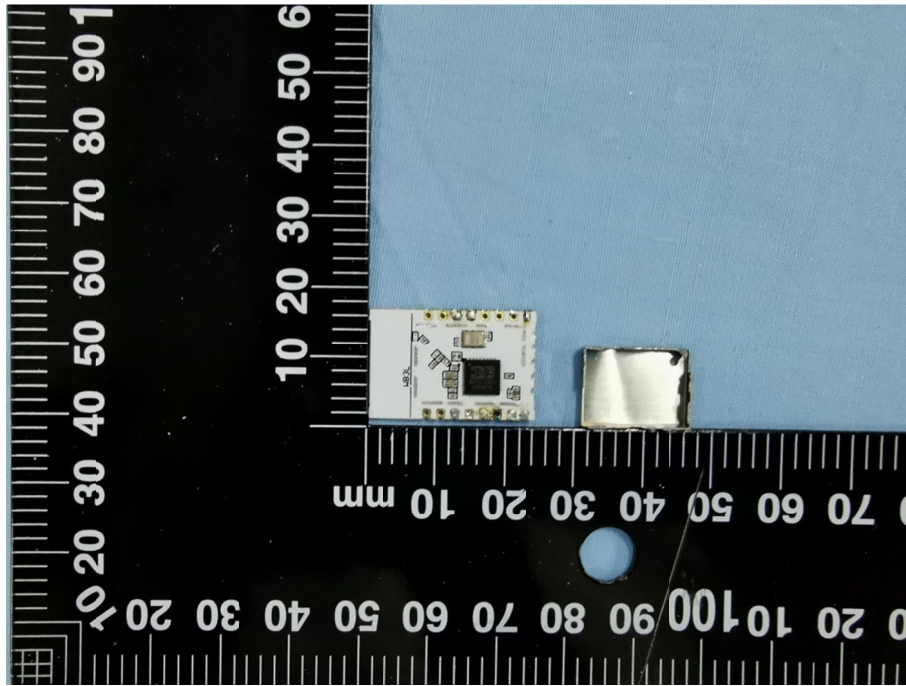

EXHIBIT 3 - EUT INTERNAL PHOTOGRAPHS

EUT Housing and Board View 1

Solder Board-Component View 1

Reference No.: WTX20X08054890W

Solder Board-Component View 2

Solder Board-Component View 3

Reference No.: WTX20X08054890W

Solder Board-Component View 4

Solder Board-Component View 5

Reference No.: WTX20X08054890W

Solder Board-Component View 6

Solder Board-Component View 7

Reference No.: WTX20X08054890W

Solder Board-Component View 8

Solder Board-Component View 9

Antenna View

WIFI Antenna