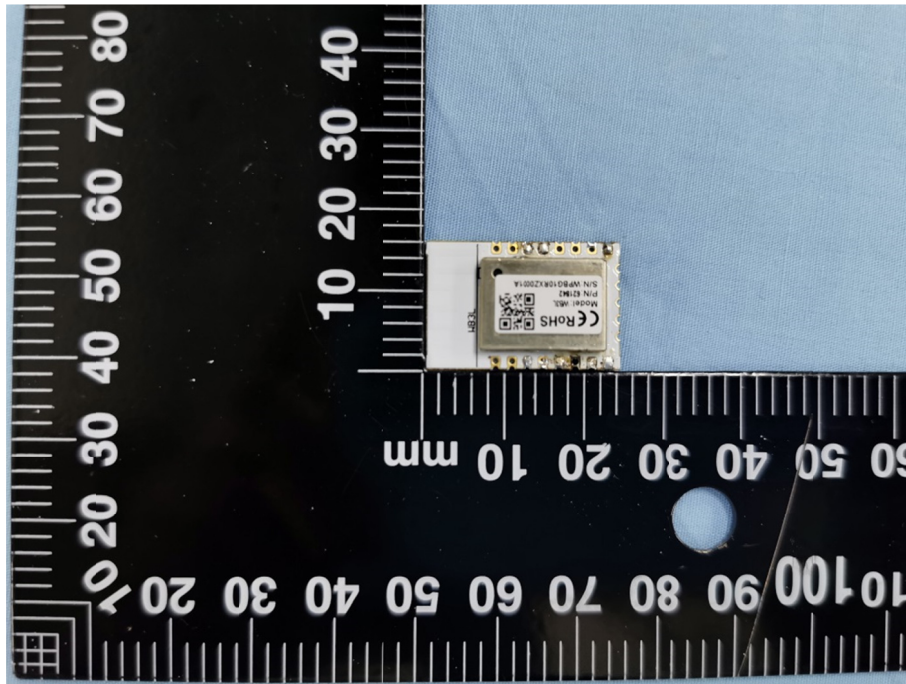

EXHIBIT 3 - EUT INTERNAL PHOTOGRAPHS

EUT Housing and Board View 1

Solder Board-Component View 1

Reference No.: WTX20X08054890W

Solder Board-Component View 2

Solder Board-Component View 3

Reference No.: WTX20X08054890W

Solder Board-Component View 4

Solder Board-Component View 5

Reference No.: WTX20X08054890W

Solder Board-Component View 6

Solder Board-Component View 7

Reference No.: WTX20X08054890W

Solder Board-Component View 8

Solder Board-Component View 9

Antenna View

WIFI Antenna