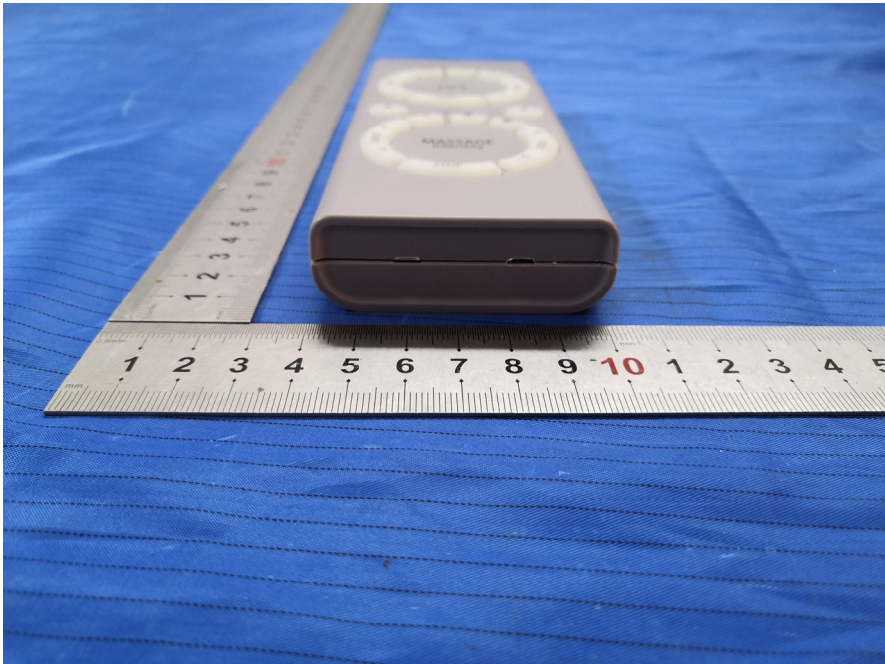

EXHIBIT A - EUT EXTERNAL PHOTOGRAPHS

Model: RF47, D2-RC-2.4G-RF47

Model: D1-RC-2.4G-RF47