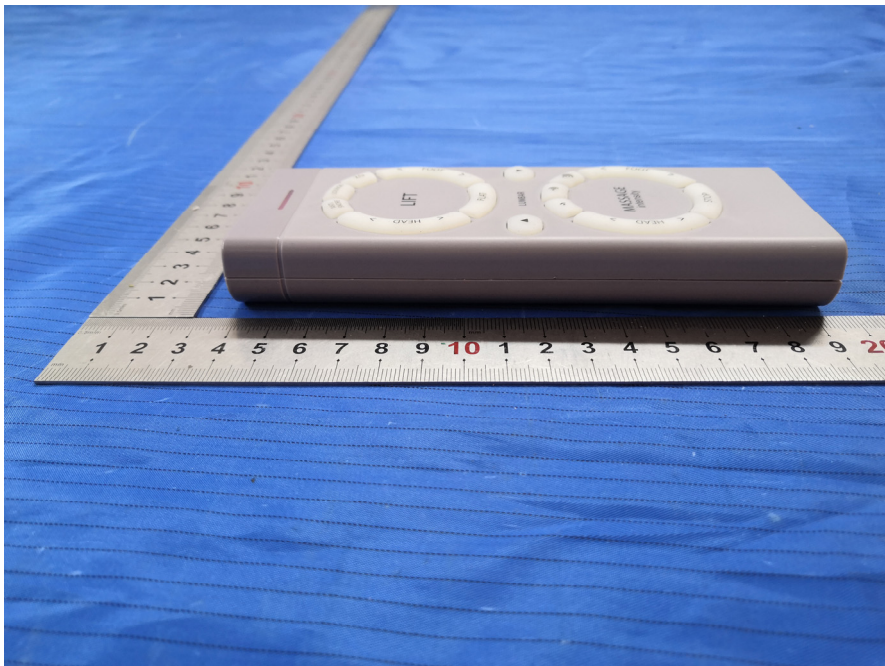

EXHIBIT A - EUT EXTERNAL PHOTOGRAPHS

Model: RF47, D2-RC-2.4G-RF47

Model: D1-RC-2.4G-RF47