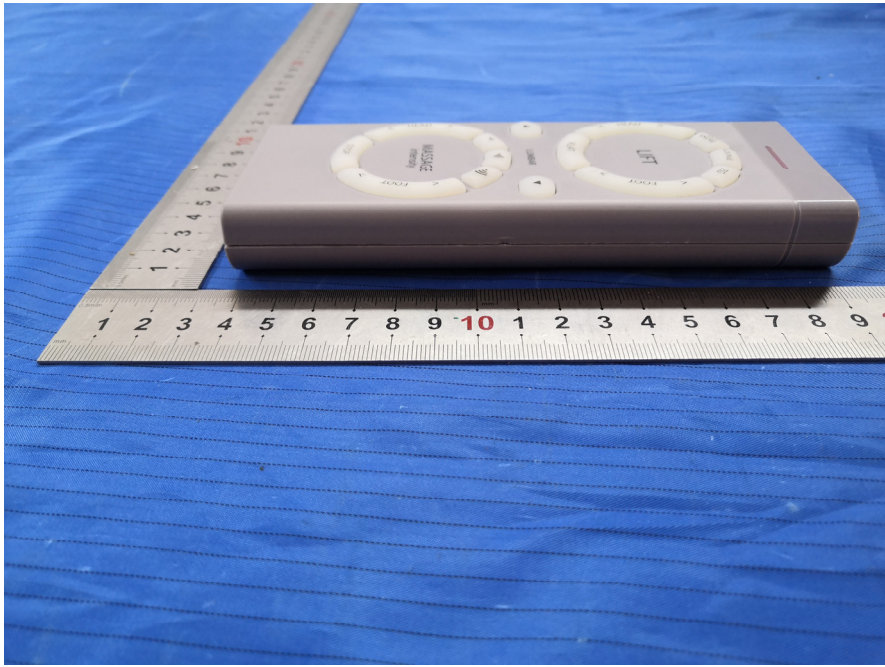

EXHIBIT A - EUT EXTERNAL PHOTOGRAPHS

Model: RF47, D2-RC-2.4G-RF47

Model: D1-RC-2.4G-RF47