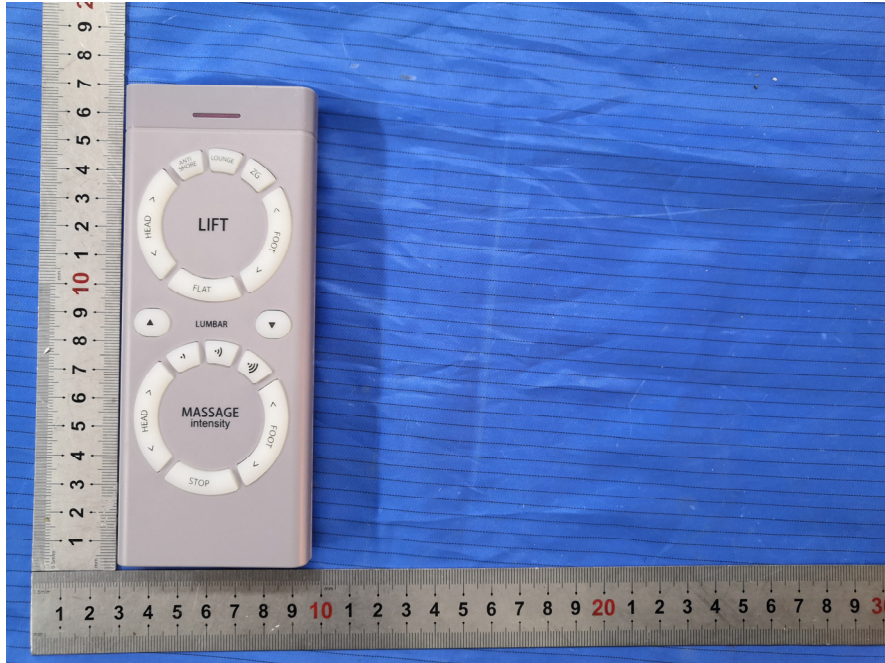

EXHIBIT A - EUT EXTERNAL PHOTOGRAPHS

Model: RF47, D2-RC-2.4G-RF47

Model: D1-RC-2.4G-RF47