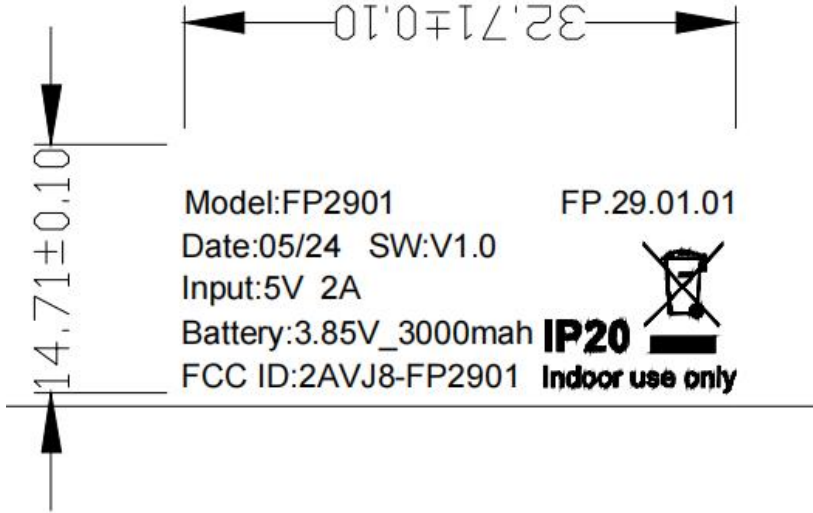

# Label Artwork and Location

Model: FP2901

## Label and Size:

Location