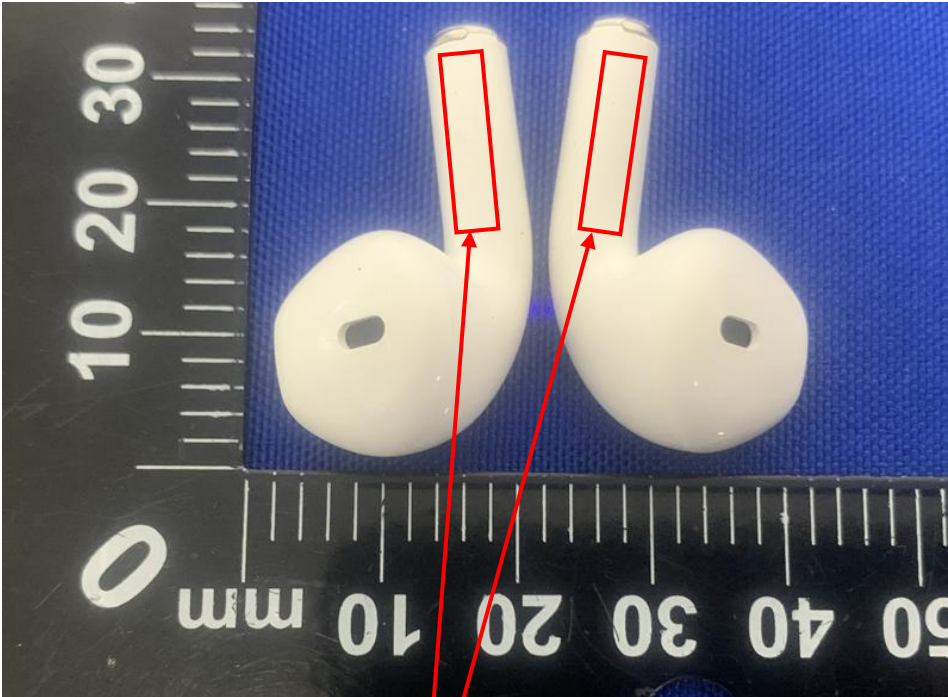

**Label Artwork and Location**

**Model: PRO 4**

**Label:**

FCC ID: 2AVIZ-PRO

**Size: L\*W= 10\*3.5mm**

Location