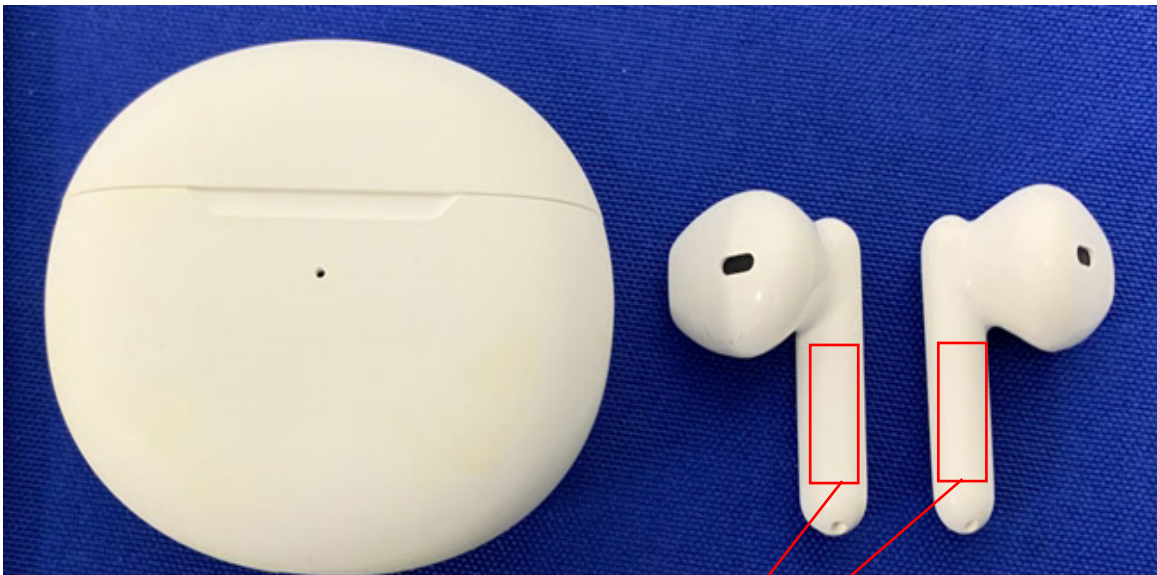

Label Artwork and Location

Model: J56

Label:

Model: J56
FCC ID: 2AVIZ-J56

Size: L*W=16*6mm

Location