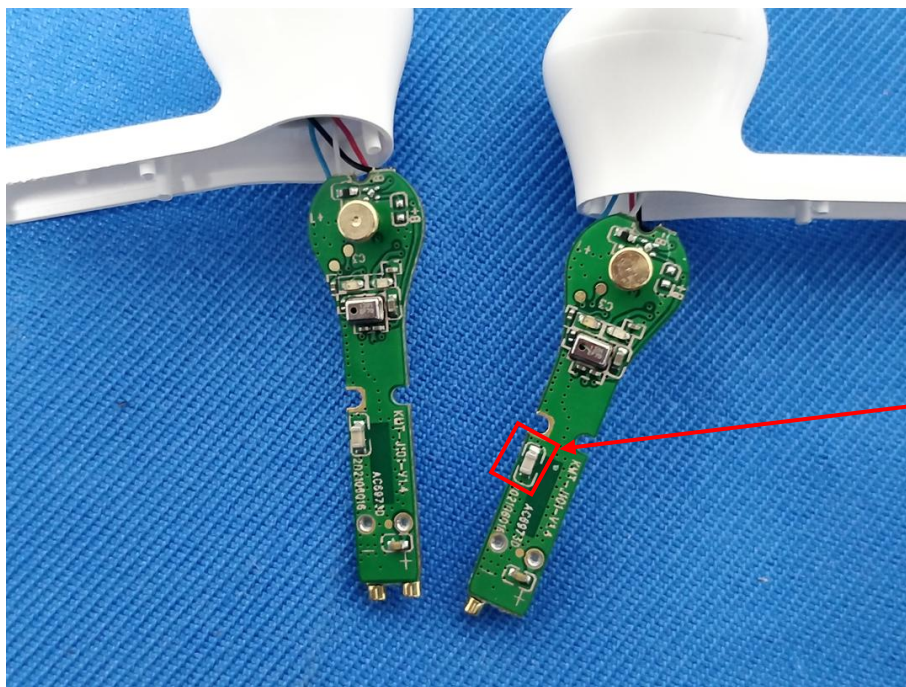

Appendix C: Photographs of EUT

Product: Wireless Earphones

Model: J101

Internal Photos

Antenna