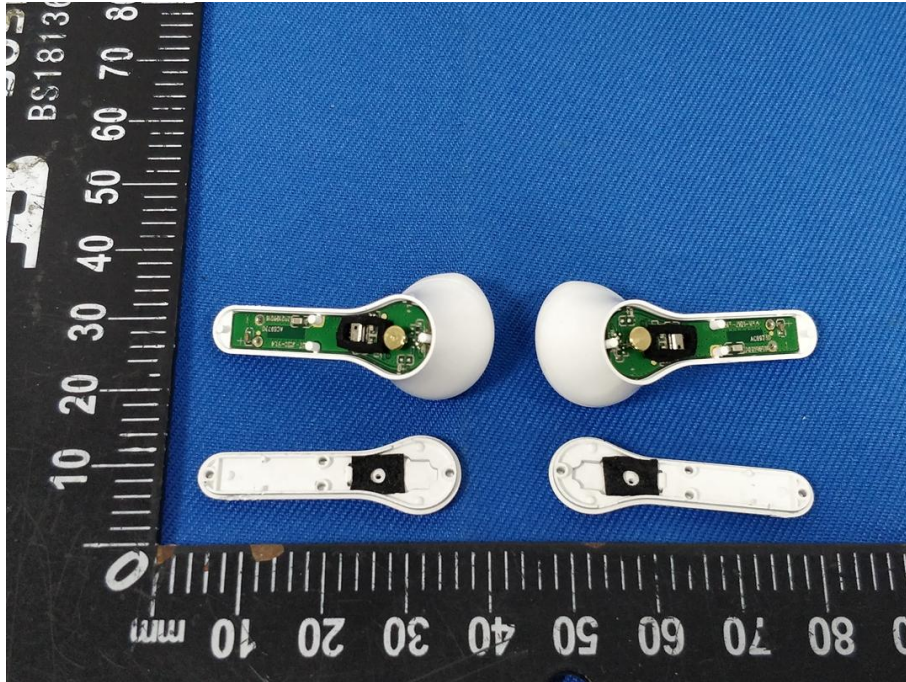

Appendix C: Photographs of EUT

Product: Wireless Earphones

Model: J101

Internal Photos

Antenna