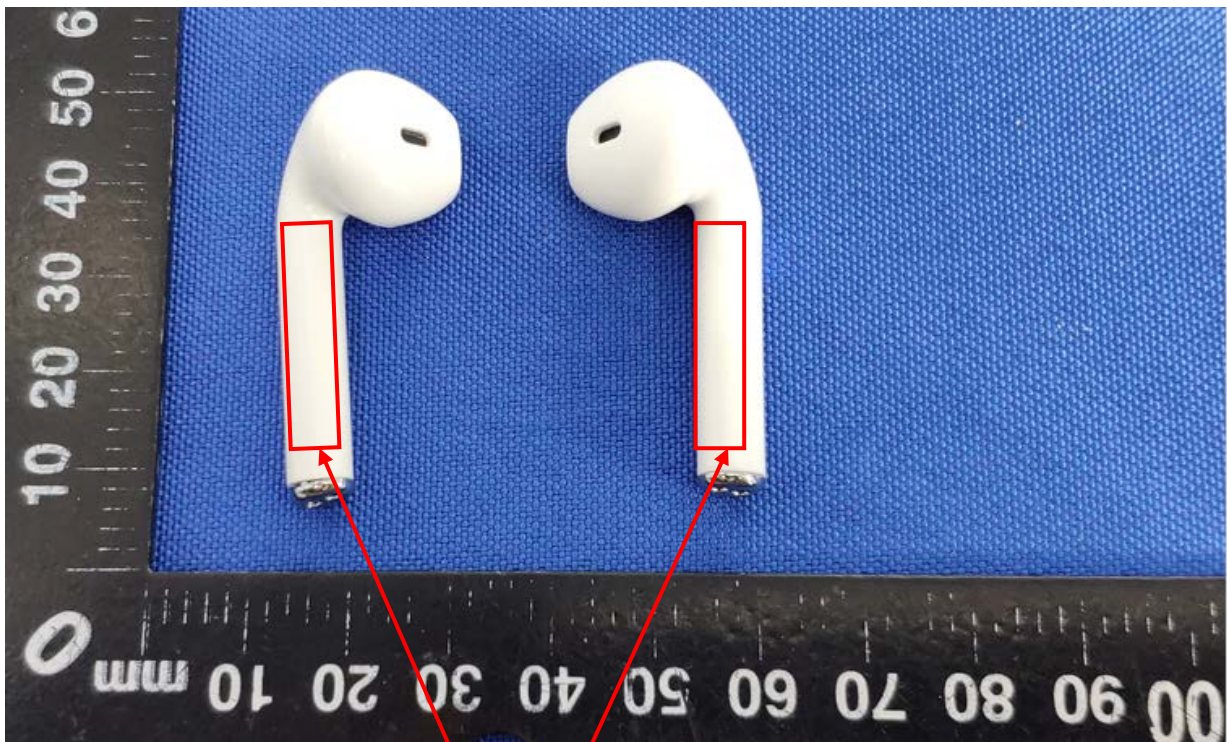

Label Artwork and Location

Model: i9s

Label:

FCC ID: 2AVIZ-I9S

Size: L*W=25*8mm

Location