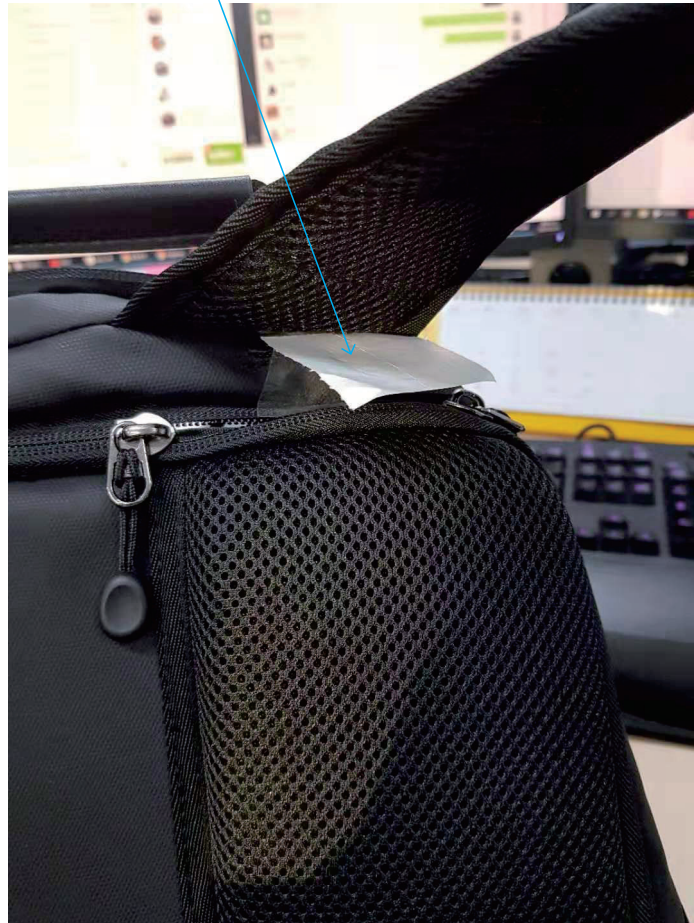

40.00 mm

Wireless charger Backpack
Model:SB01
Input:DC5V 2A /9V1.67A
Output:10W Max Made in china
FCC ID: 2AVIX-SB

CE FC RoHS

FCC Warning: This device complies with Part 15 of the FCC Rules. Operation is subject to the following two conditions:(1) this device may not cause harmful interference, and (2) this device must accept any interference received,including interference that may cause undesired operation.

42.00 mm

Note: The tag is sewn on the backpack, so it won't drop or damage easily