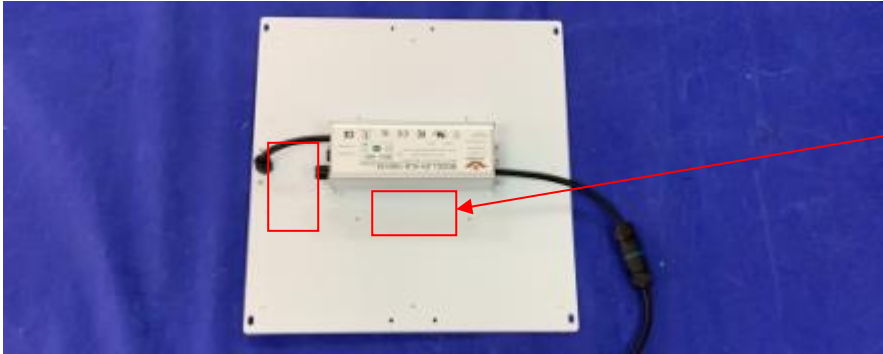

<b>ZEGGWELL</b> L I G H T I N G		CONFORMS TO: CONFORME À: ANSI / UL STD.1598/8800 CERTIFIED TO: CERTIFIÉ À: CSA STD.C22.2 NO.250.0 CAN ICES-005-(B)/ NMB-005-(B) MADE IN CHINA / FABRIQUÉ EN CHINE 03/2021
Model / Modèle : ZF-H-SS-160A1-01 120~277V, 60Hz, 160W FCC ID: 2AVIPZFHSS160A SUITABLE FOR WET LOCATIONS CONVIENT AUX EMPLACEMENTS		

Label location