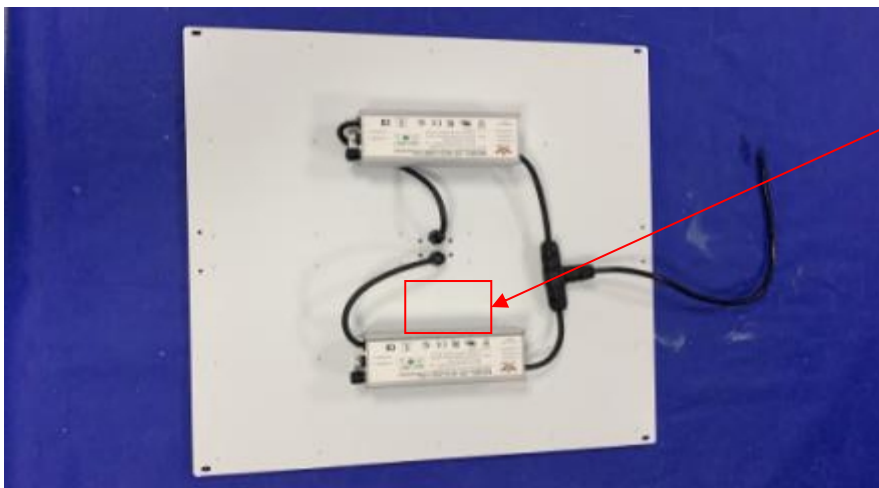

Label location